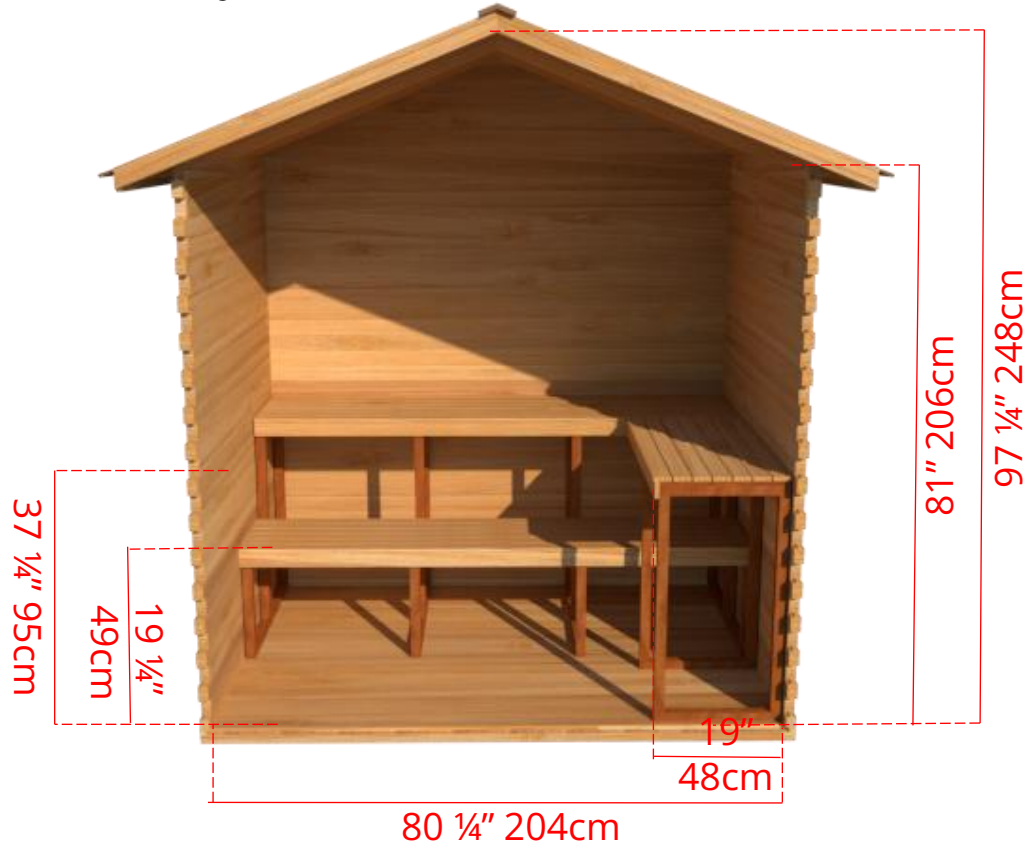

## 5' x 7' Outdoor Cabin Sauna

C57B - 2 Tier Back Wall Benches

## 5' x 7' Outdoor Cabin Sauna

C57L - 2 Tier Back Wall Bench & Single Tier Bench on Left Side

\* Only Available with Door in Middle \*

## 5' x 7' Outdoor Cabin Sauna

C57R - 2 Tier Back Wall Bench & Single Tier Bench on Right Side

\* Only Available with Door in Middle \*