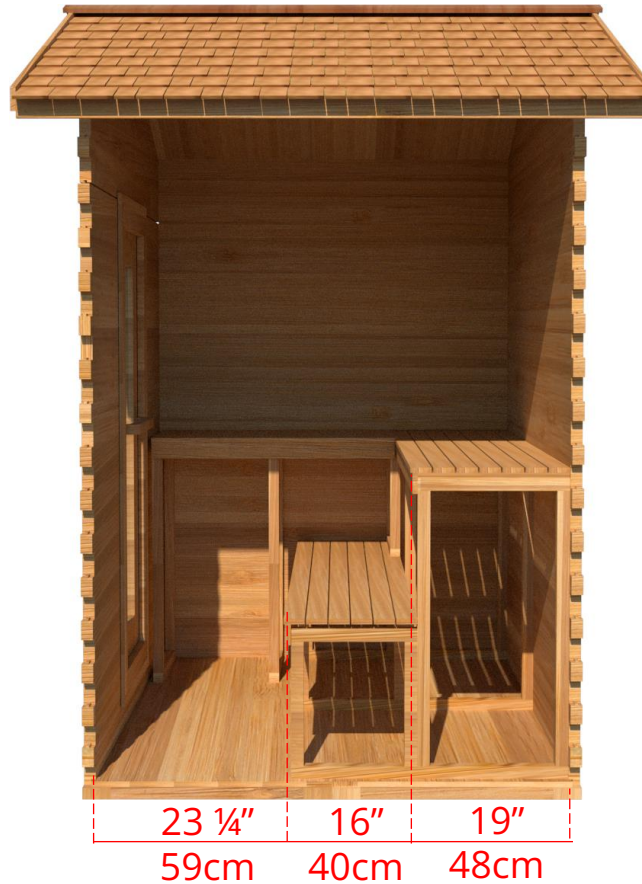

## 5' x 7' Outdoor Cabin Sauna

C57B - 2 Tier Back Wall Benches

## 5' x 7' Outdoor Cabin Sauna

C57L - 2 Tier Back Wall Bench & Single Tier Bench on Left Side

\* Only Available with Door in Middle \*

## 5' x 7' Outdoor Cabin Sauna

C57R - 2 Tier Back Wall Bench & Single Tier Bench on Right Side

\* Only Available with Door in Middle \*