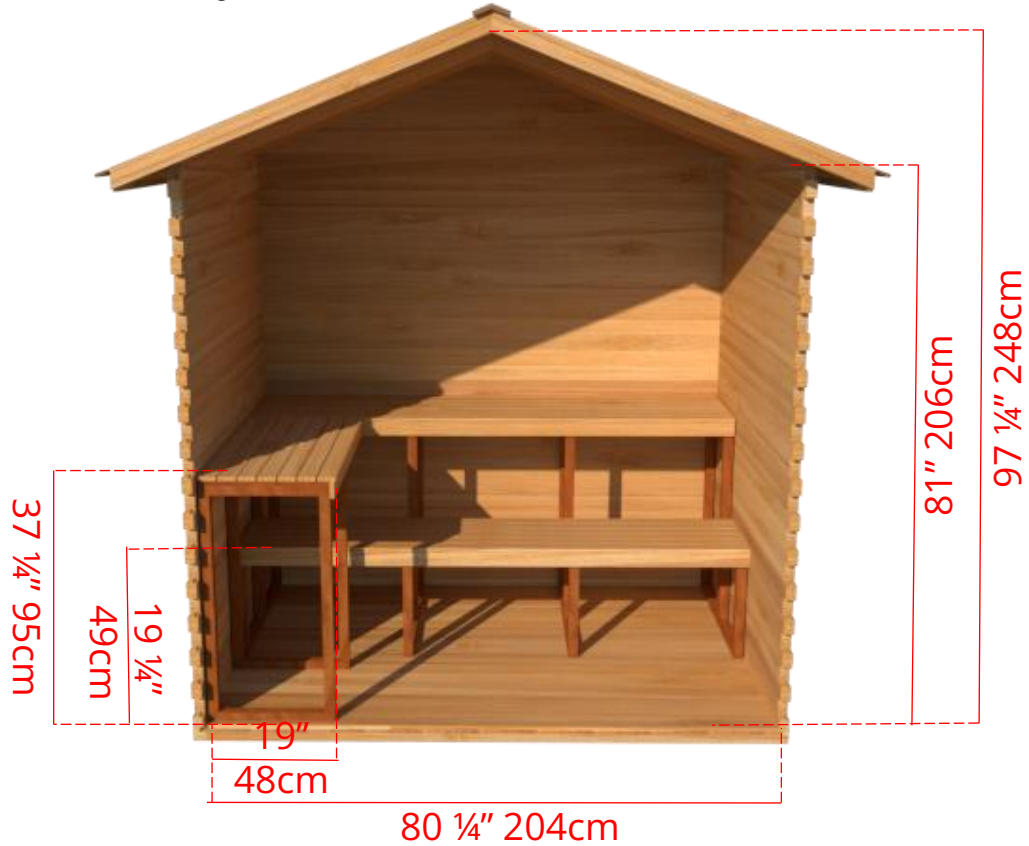

## 5' x 7' Outdoor Cabin Sauna

C57B - 2 Tier Back Wall Benches

## 5' x 7' Outdoor Cabin Sauna

C57L - 2 Tier Back Wall Bench & Single Tier Bench on Left Side

\* Only Available with Door in Middle \*