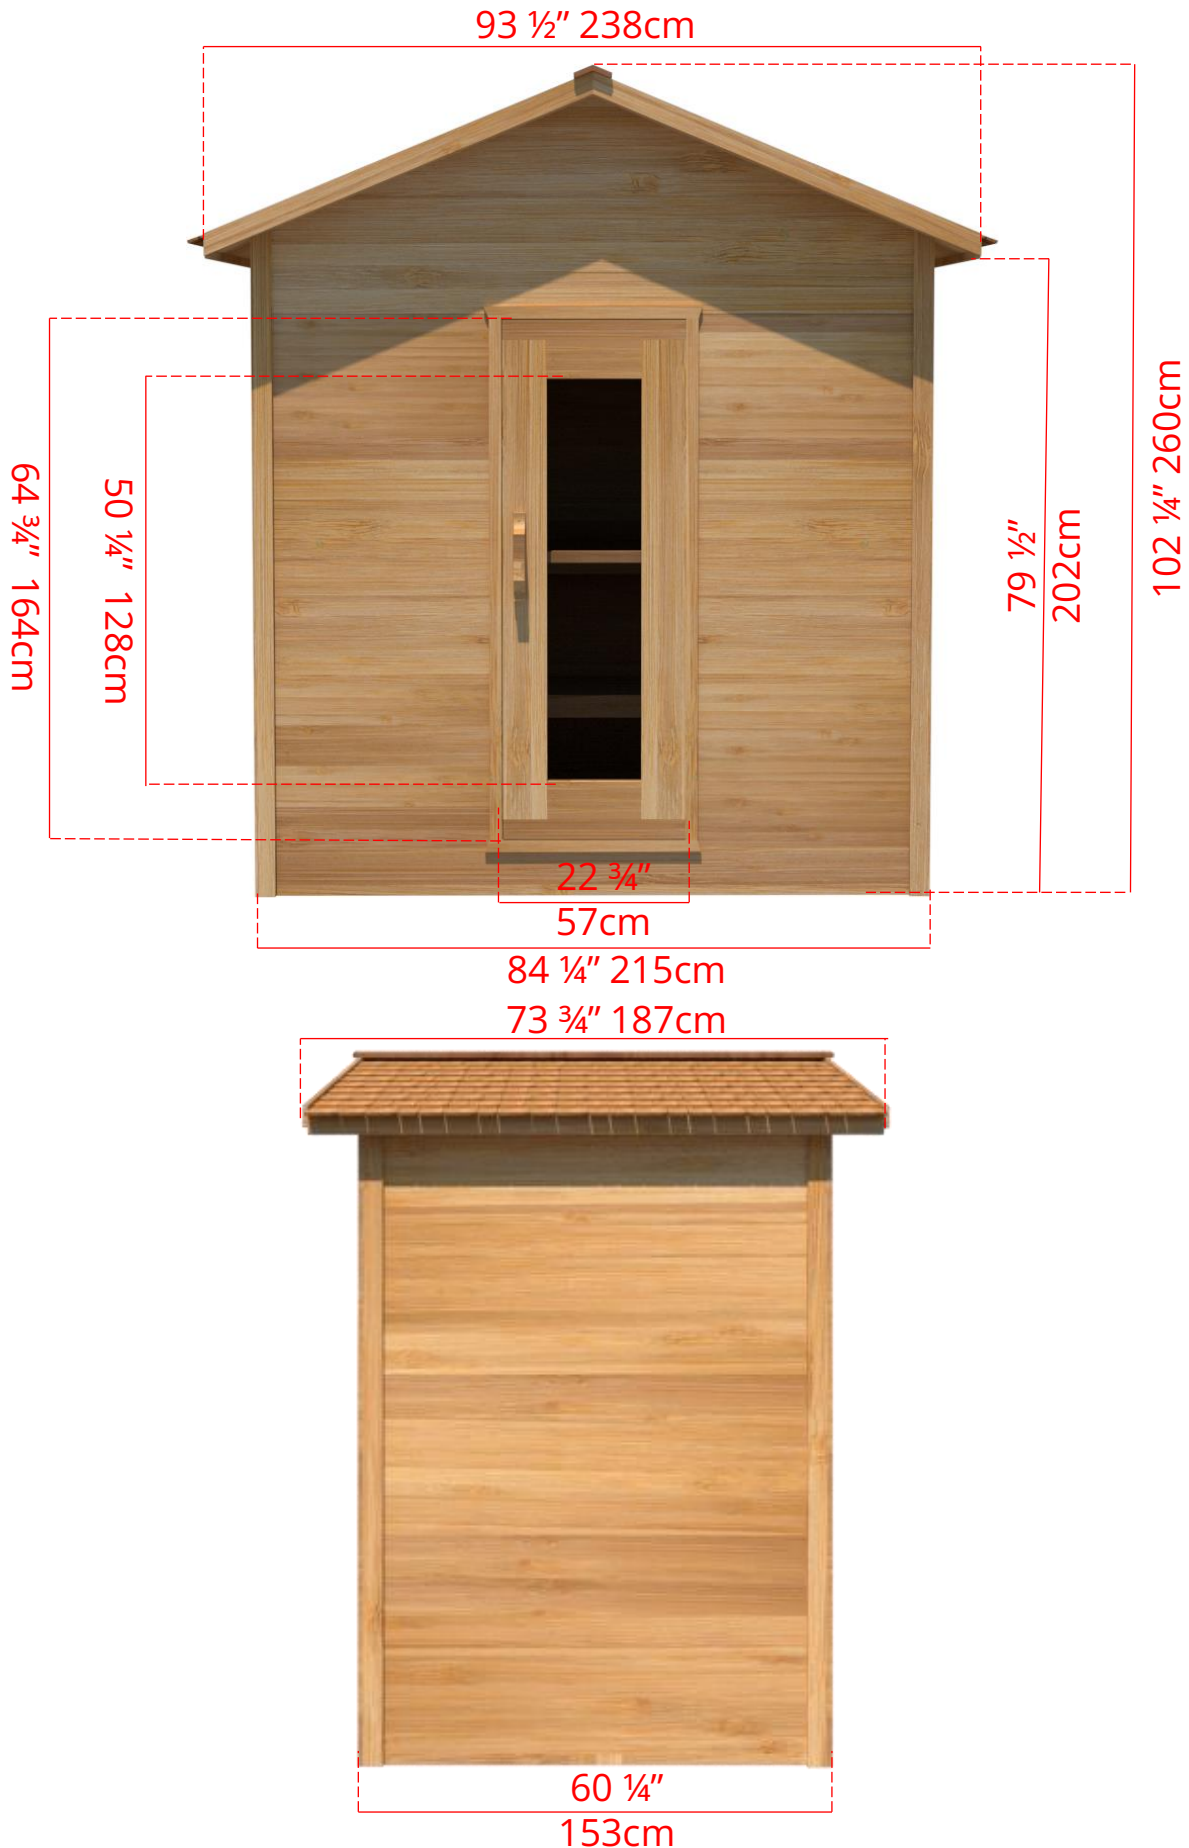

# OLS570/OLS572 5' x 7' Outdoor Cabin Sauna

## 5' x 7' Outdoor Cabin Sauna

C57B - 2 Tier Back Wall Benches

## 5' x 7' Outdoor Cabin Sauna

C57L - 2 Tier Back Wall Bench & Single Tier Bench on Left Side

\* Only Available with Door in Middle \*

## Front Wall Options

C7DL - Door on left & no Window  
Or  
C7DR - Door on right & no Window

C7DLW - Door on left & Window on right  
Or  
C7DRW - Door on right & Window on left  
(14 ¾" x 53 ¼" Window)