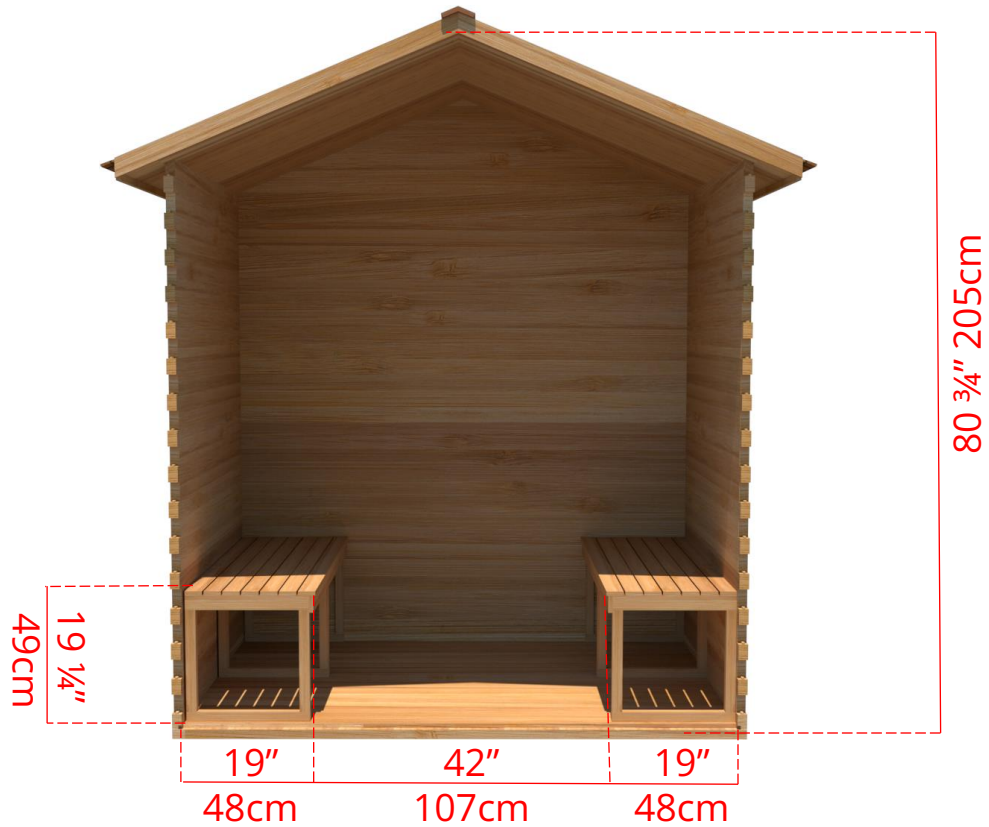

## 5' x 7' Outdoor Cabin Sauna

C57L - 2 Tier Back Wall Bench & Single Tier Bench on Left Side

\* Only Available with Door in Middle \*

## 5' x 7' Outdoor Cabin Sauna

C57R - 2 Tier Back Wall Bench & Single Tier Bench on Right Side

\* Only Available with Door in Middle \*

## 5' x 7' Outdoor Cabin Sauna

C57S - Single Tier Side Wall Benches

\* Only Available with Door in Middle \*