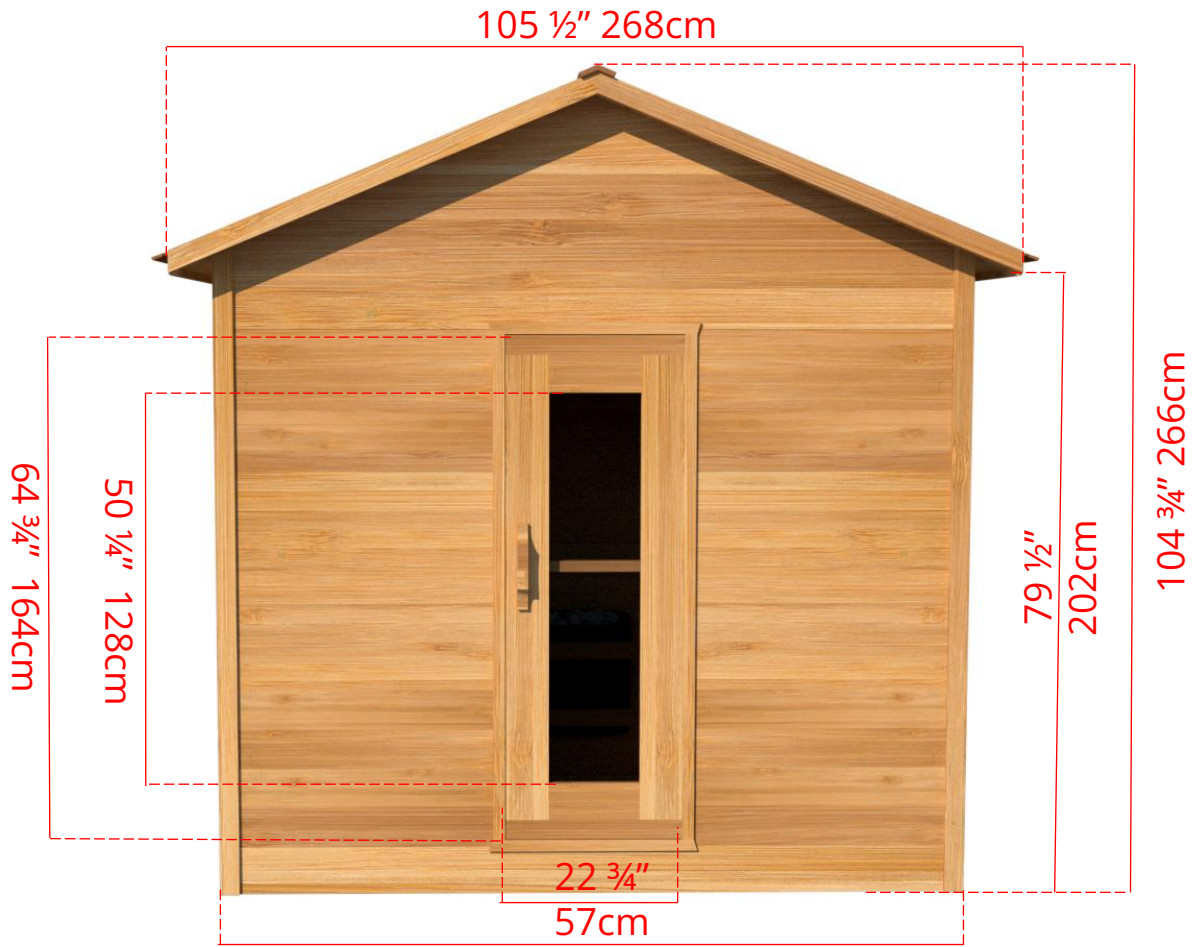

OLS580W/OLS582W 5' x 8' Outdoor Cabin Sauna

OLS580W/OLS582W

5' x 8' Outdoor Cabin Sauna

C58S - Single Tier Side Wall Benches

* Only Available with Door in Middle *

OLS580W/OLS582W 5' x 8' Outdoor Cabin Sauna

C58S2 - 2 Tier Side Wall Benches

* Only Available with Door in Middle *

OLS580W/OLS582W 5' x 8' Outdoor Cabin Sauna

Front Wall Options

C8DL - Door on left & no Window
Or
C8DR - Door on right & no Window

C8DLW - Door on left & Window on right
Or
C8DRW - Door on right & Window on left
(14 3/4" x 53 1/4" Window)

SIDE WALL OR L BENCH OPTIONS ONLY AVAILABLE WITH DOOR IN MIDDLE

C8DM - Door in middle & no Window

C8DM2 - Door in middle & window on each side
Or
C8DML - Door in middle & Window on left
Or
C8DMR - Door in middle & Window on right