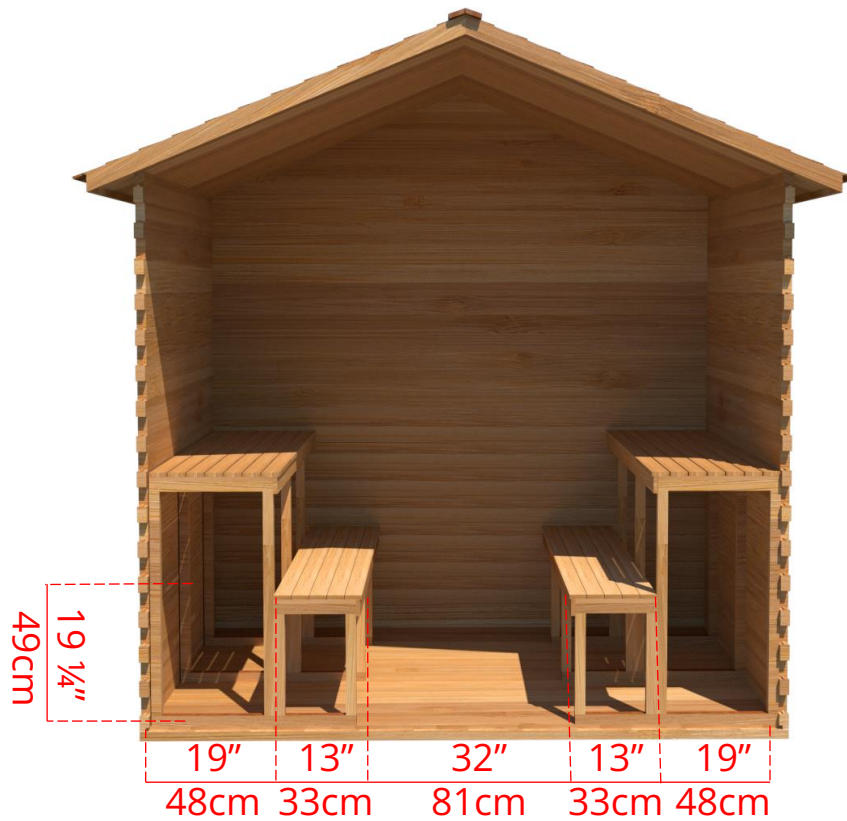

OLS580W/OLS582W 5' x 8' Outdoor Cabin Sauna

OLS580W/OLS582W

5' x 8' Outdoor Cabin Sauna

C58S - Single Tier Side Wall Benches

* Only Available with Door in Middle *

OLS580W/OLS582W 5' x 8' Outdoor Cabin Sauna

C58S2 - 2 Tier Side Wall Benches

* Only Available with Door in Middle *

OLS580W/OLS582W 5' x 8' Outdoor Cabin Sauna

Front Wall Options

C8DL - Door on left & no Window
Or
C8DR - Door on right & no Window

C8DLW - Door on left & Window on right
Or
C8DRW - Door on right & Window on left
(14 3/4" x 53 1/4" Window)

SIDE WALL OR L BENCH OPTIONS ONLY AVAILABLE WITH DOOR IN MIDDLE

C8DM - Door in middle & no Window

C8DM2 - Door in middle & window on each side
Or
C8DML - Door in middle & Window on left
Or
C8DMR - Door in middle & Window on right