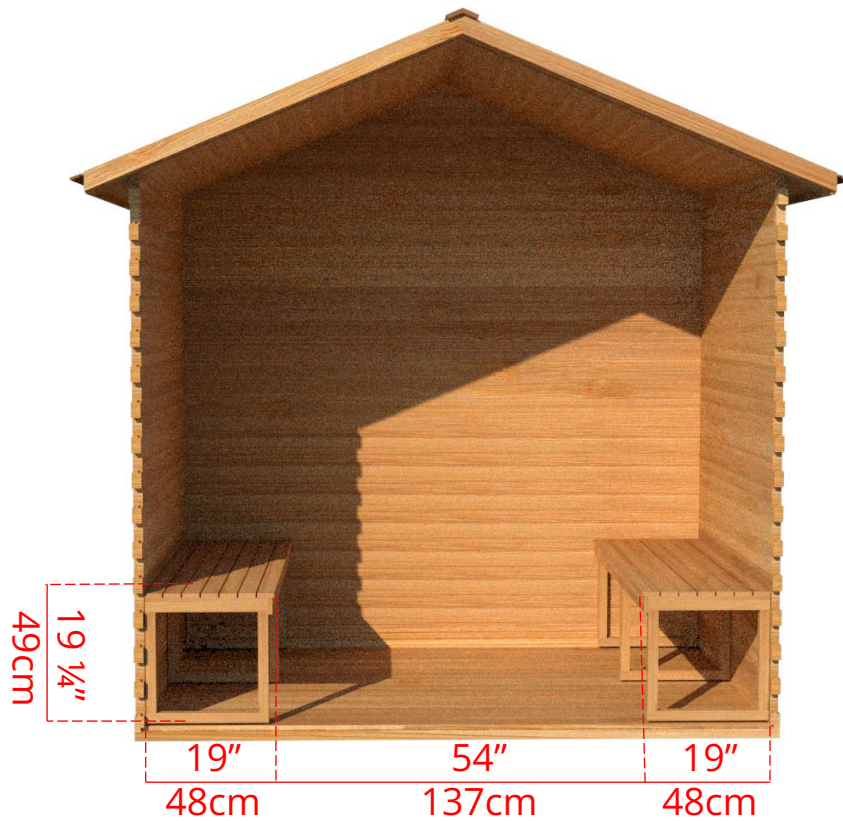

OLS580W/OLS582W 5' x 8' Outdoor Cabin Sauna

OLS580W/OLS582W

5' x 8' Outdoor Cabin Sauna

C58S - Single Tier Side Wall Benches

* Only Available with Door in Middle *

OLS580W/OLS582W 5' x 8' Outdoor Cabin Sauna

C58S2 - 2 Tier Side Wall Benches

* Only Available with Door in Middle *

OLS580W/OLS582W 5' x 8' Outdoor Cabin Sauna

Front Wall Options

C8DL - Door on left & no Window
Or
C8DR - Door on right & no Window

C8DLW - Door on left & Window on right
Or
C8DRW - Door on right & Window on left
(14 3/4" x 53 1/4" Window)

SIDE WALL OR L BENCH OPTIONS ONLY AVAILABLE WITH DOOR IN MIDDLE

C8DM - Door in middle & no Window

C8DM2 - Door in middle & window on each side
Or
C8DML - Door in middle & Window on left
Or
C8DMR - Door in middle & Window on right