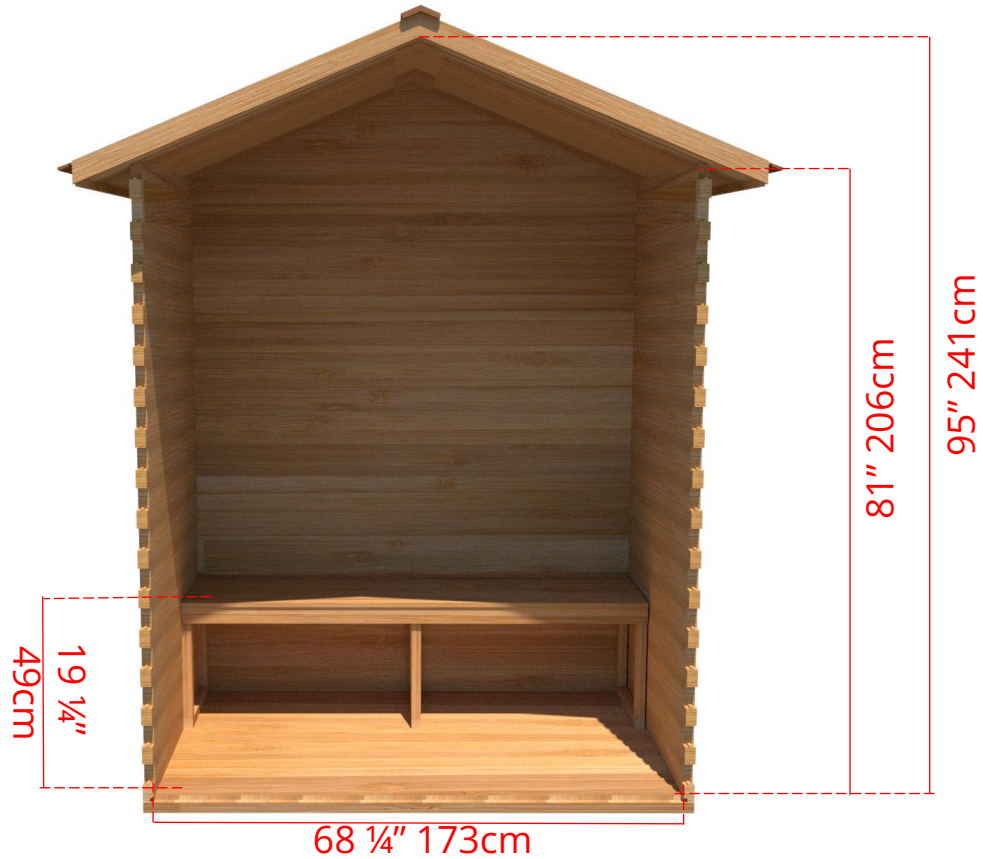

OLS640/OLS642 6' x 4' Outdoor Cabin Sauna

OLS640/OLS642

6' x 4' Outdoor Cabin Sauna

C64B2 - 2 Tier Back Wall Benches

OLS640/OLS642

6' x 4' Outdoor Cabin Sauna

C64BS - Single Tier Back Wall Benches

OLS640/OLS642 6' x 4' Outdoor Cabin Sauna

C64S - Single Tier Side Wall Benches

* Only Available with Door in Middle *

OLS640/OLS642 6' x 4' Outdoor Cabin Sauna

Front Wall Options

C6DL - Door on left & no Window
Or

C6DR - Door on right & no Window

C6DLW - Door on left & Window on right
Or

C6DRW - Door on right & Window on left
(14 ¾" x 53 ¼" Window)

SIDE WALL OPTION ONLY AVAILABLE WITH DOOR IN MIDDLE

C6DM - Door in middle & no Window