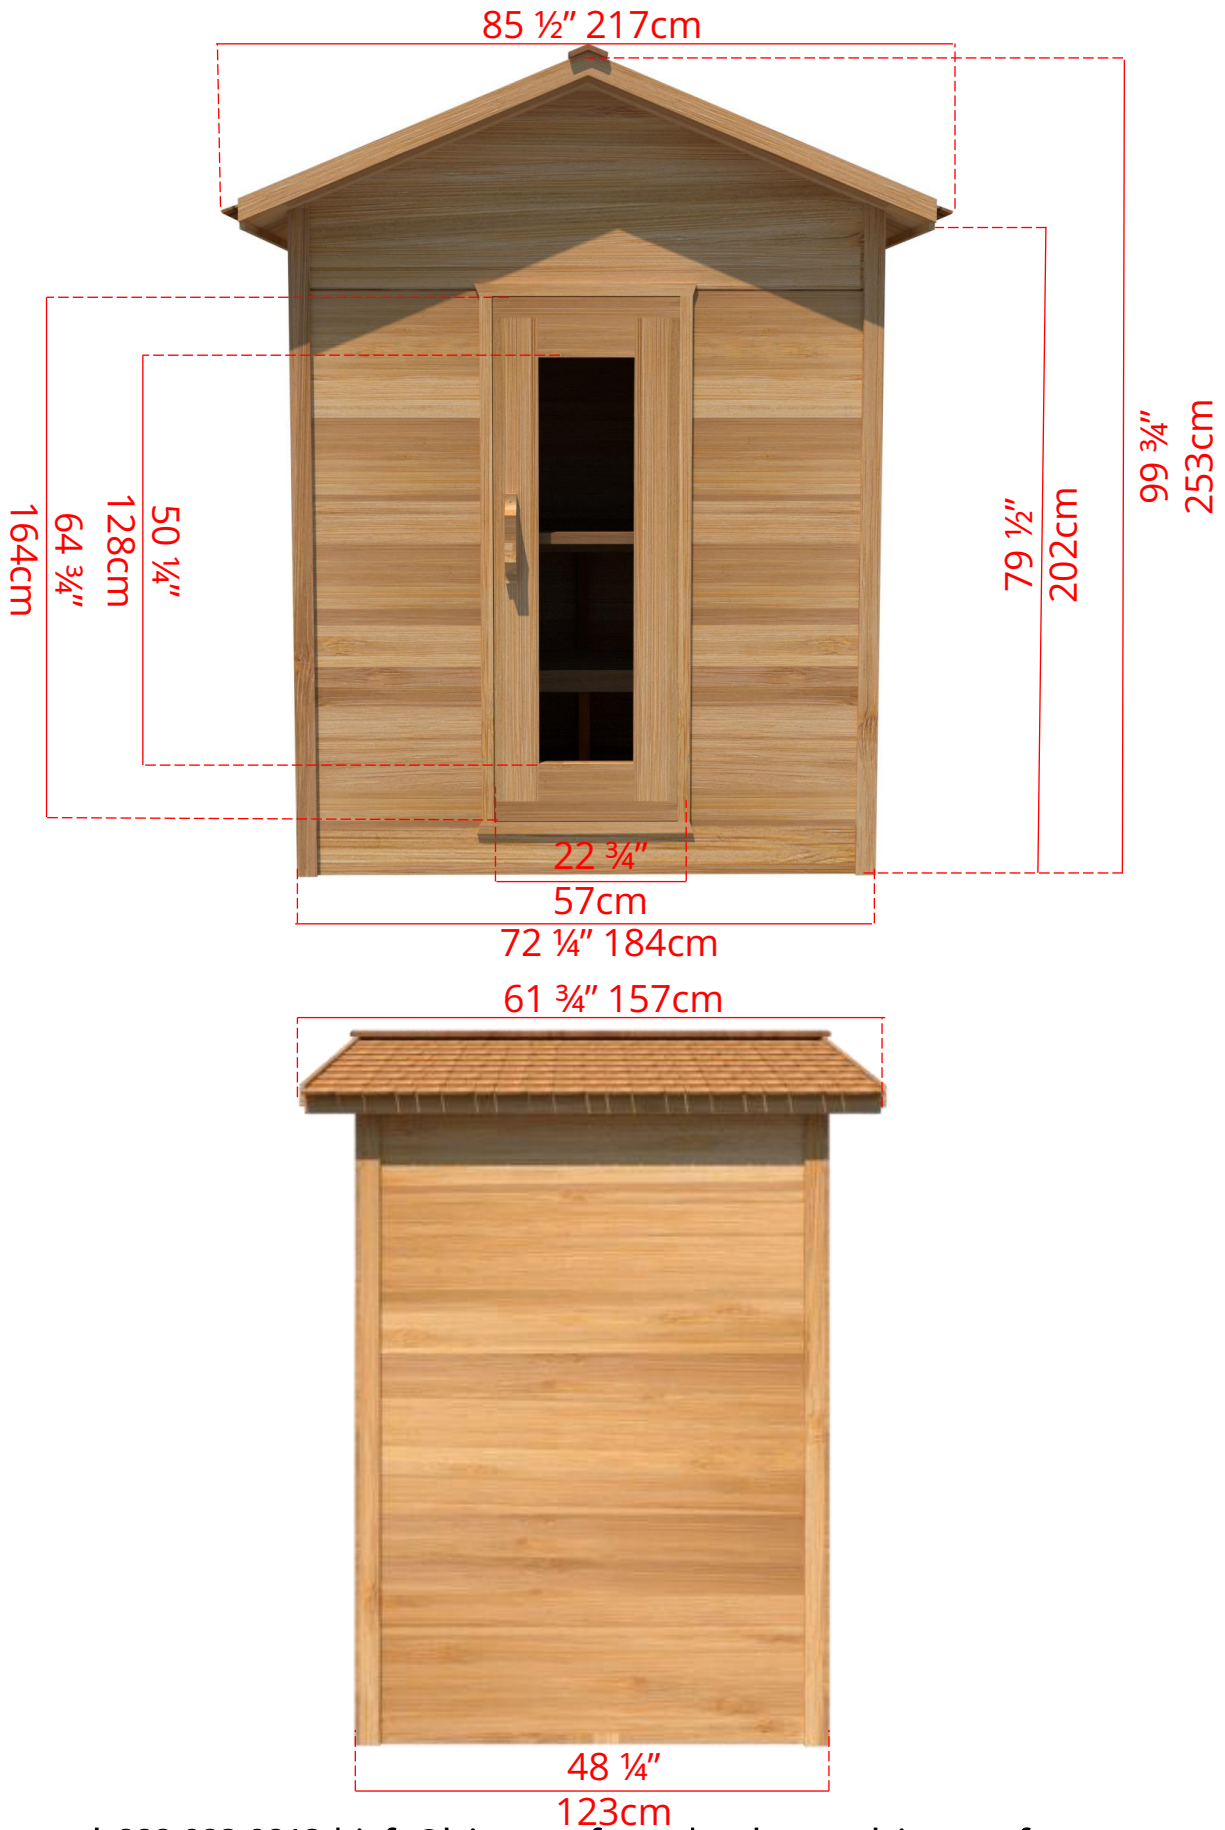

OLS640/OLS642 6' x 4' Outdoor Cabin Sauna

OLS640/OLS642

6' x 4' Outdoor Cabin Sauna

C64B2 - 2 Tier Back Wall Benches

OLS640/OLS642

6' x 4' Outdoor Cabin Sauna

C64BS - Single Tier Back Wall Benches

OLS640/OLS642 6' x 4' Outdoor Cabin Sauna

C64S - Single Tier Side Wall Benches

* Only Available with Door in Middle *

OLS640/OLS642 6' x 4' Outdoor Cabin Sauna

Front Wall Options

C6DL - Door on left & no Window
Or

C6DR - Door on right & no Window

C6DLW - Door on left & Window on right
Or

C6DRW - Door on right & Window on left
(14 ¾" x 53 ¼" Window)

SIDE WALL OPTION ONLY AVAILABLE WITH DOOR IN MIDDLE

C6DM - Door in middle & no Window