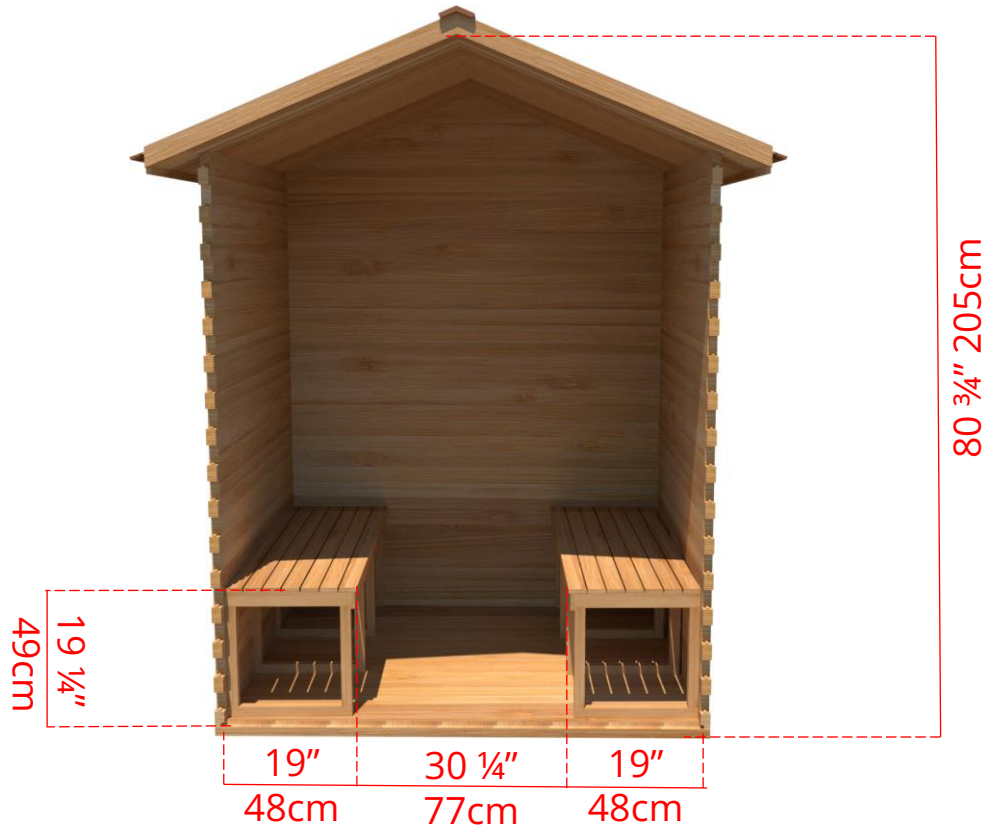

OLS640/OLS642 6' x 4' Outdoor Cabin Sauna

OLS640/OLS642

6' x 4' Outdoor Cabin Sauna

C64B2 - 2 Tier Back Wall Benches

OLS640/OLS642

6' x 4' Outdoor Cabin Sauna

C64BS - Single Tier Back Wall Benches

OLS640/OLS642 6' x 4' Outdoor Cabin Sauna

C64S - Single Tier Side Wall Benches

* Only Available with Door in Middle *

OLS640/OLS642 6' x 4' Outdoor Cabin Sauna

Front Wall Options

C6DL - Door on left & no Window
Or

C6DR - Door on right & no Window

C6DLW - Door on left & Window on right
Or

C6DRW - Door on right & Window on left
(14 ¾" x 53 ¼" Window)

SIDE WALL OPTION ONLY AVAILABLE WITH DOOR IN MIDDLE

C6DM - Door in middle & no Window