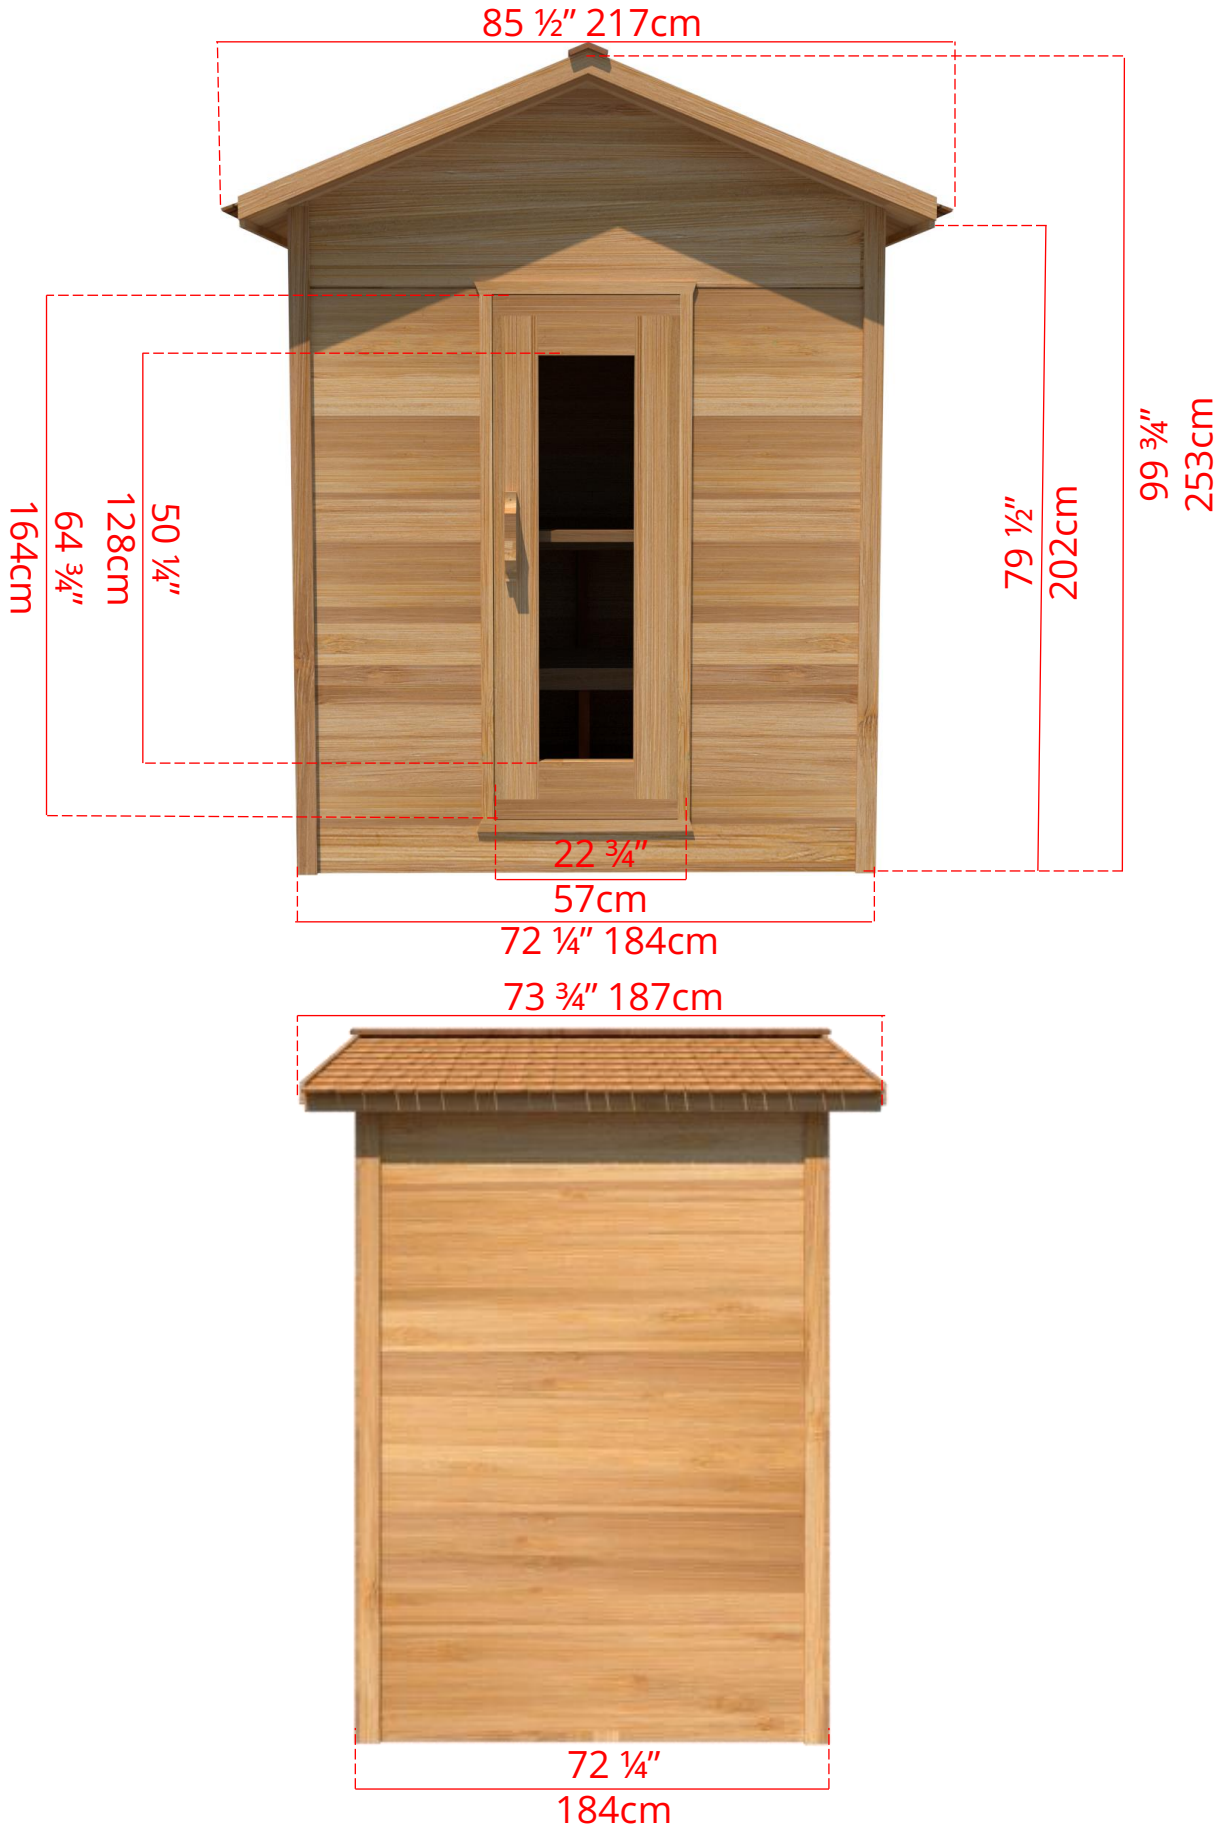

6' x 6' Outdoor Cabin Sauna

Only Available with Door in Middle & No Windows

OLS660W/OLS662W 6' x 6' Outdoor Cabin Sauna

C66S - Single Tier Side Wall Benches

Wood Burning Heater

* Only Available with Door in Middle & No Windows *

OLS660W/OLS662W 6' x 6' Outdoor Cabin Sauna

Wood Burning Heater