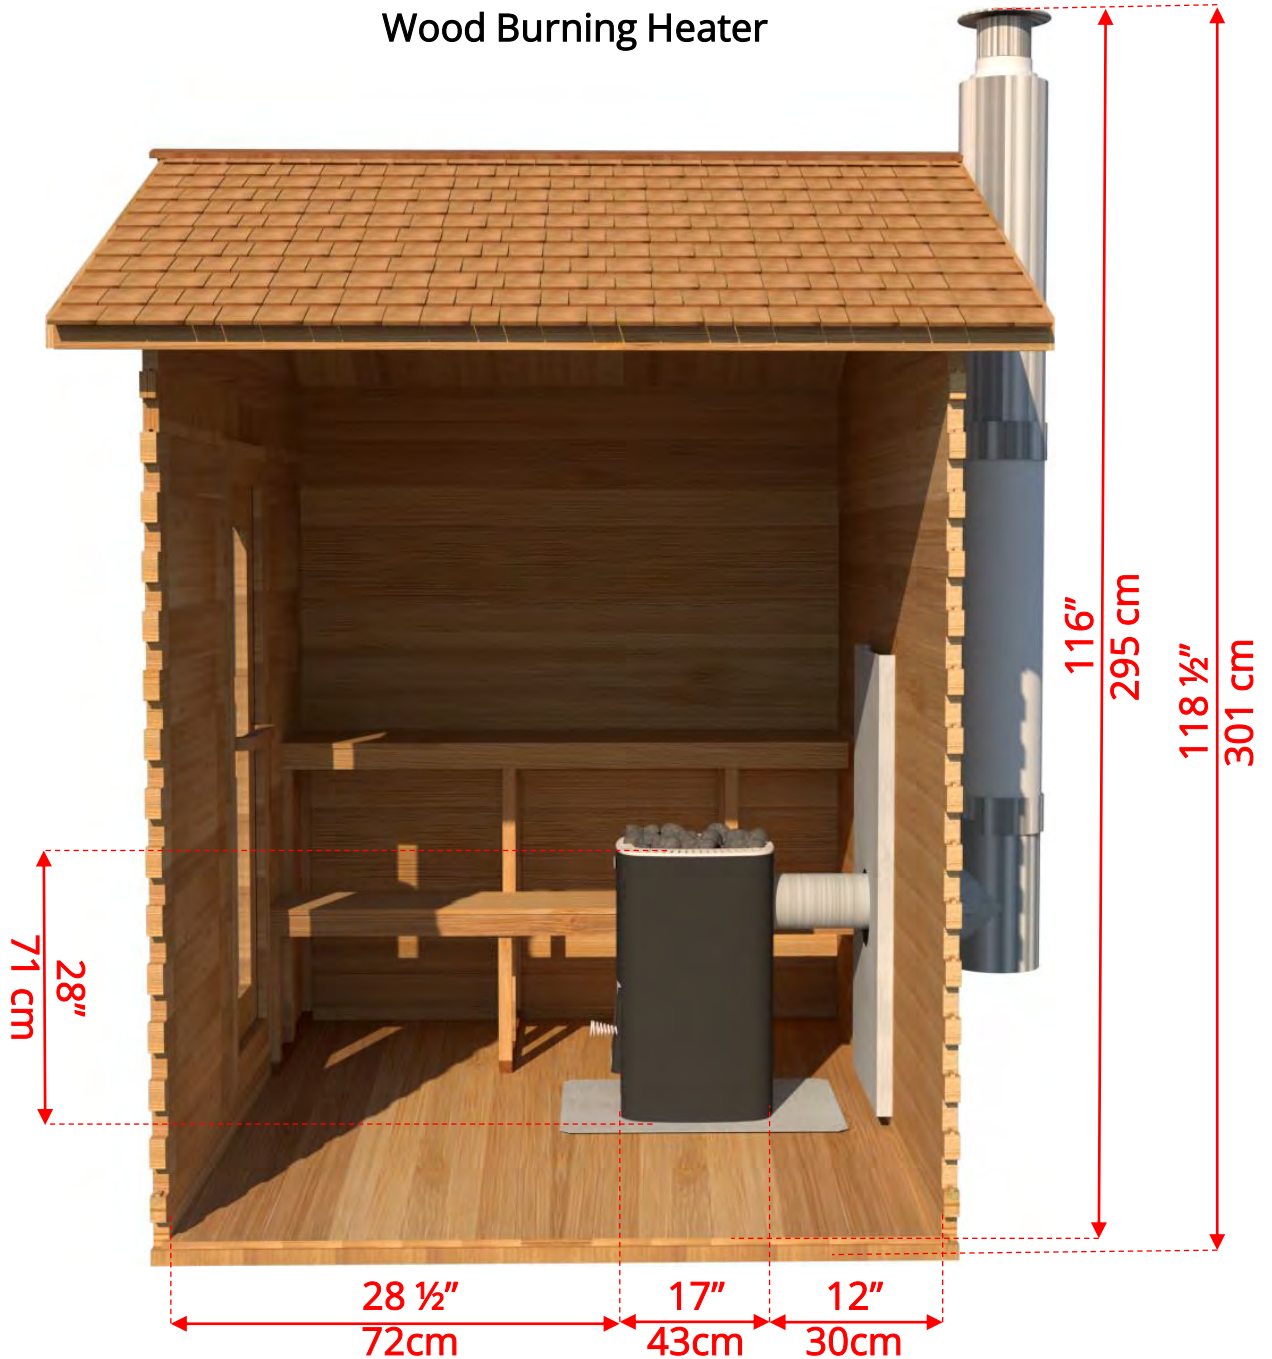

# OLS670W/OLS672W 6' x 7' Outdoor Cabin Sauna

# OLS670W/OLS672W 6' x 7' Outdoor Cabin Sauna

C67S - Single Tier Side Wall Benches

Wood Burning Heater

\* Only Available with Door in Middle \*

# OLS670W/OLS672W 6' x 7' Outdoor Cabin Sauna

Wood Burning Heater

## 6' x 7' Outdoor Cabin Sauna