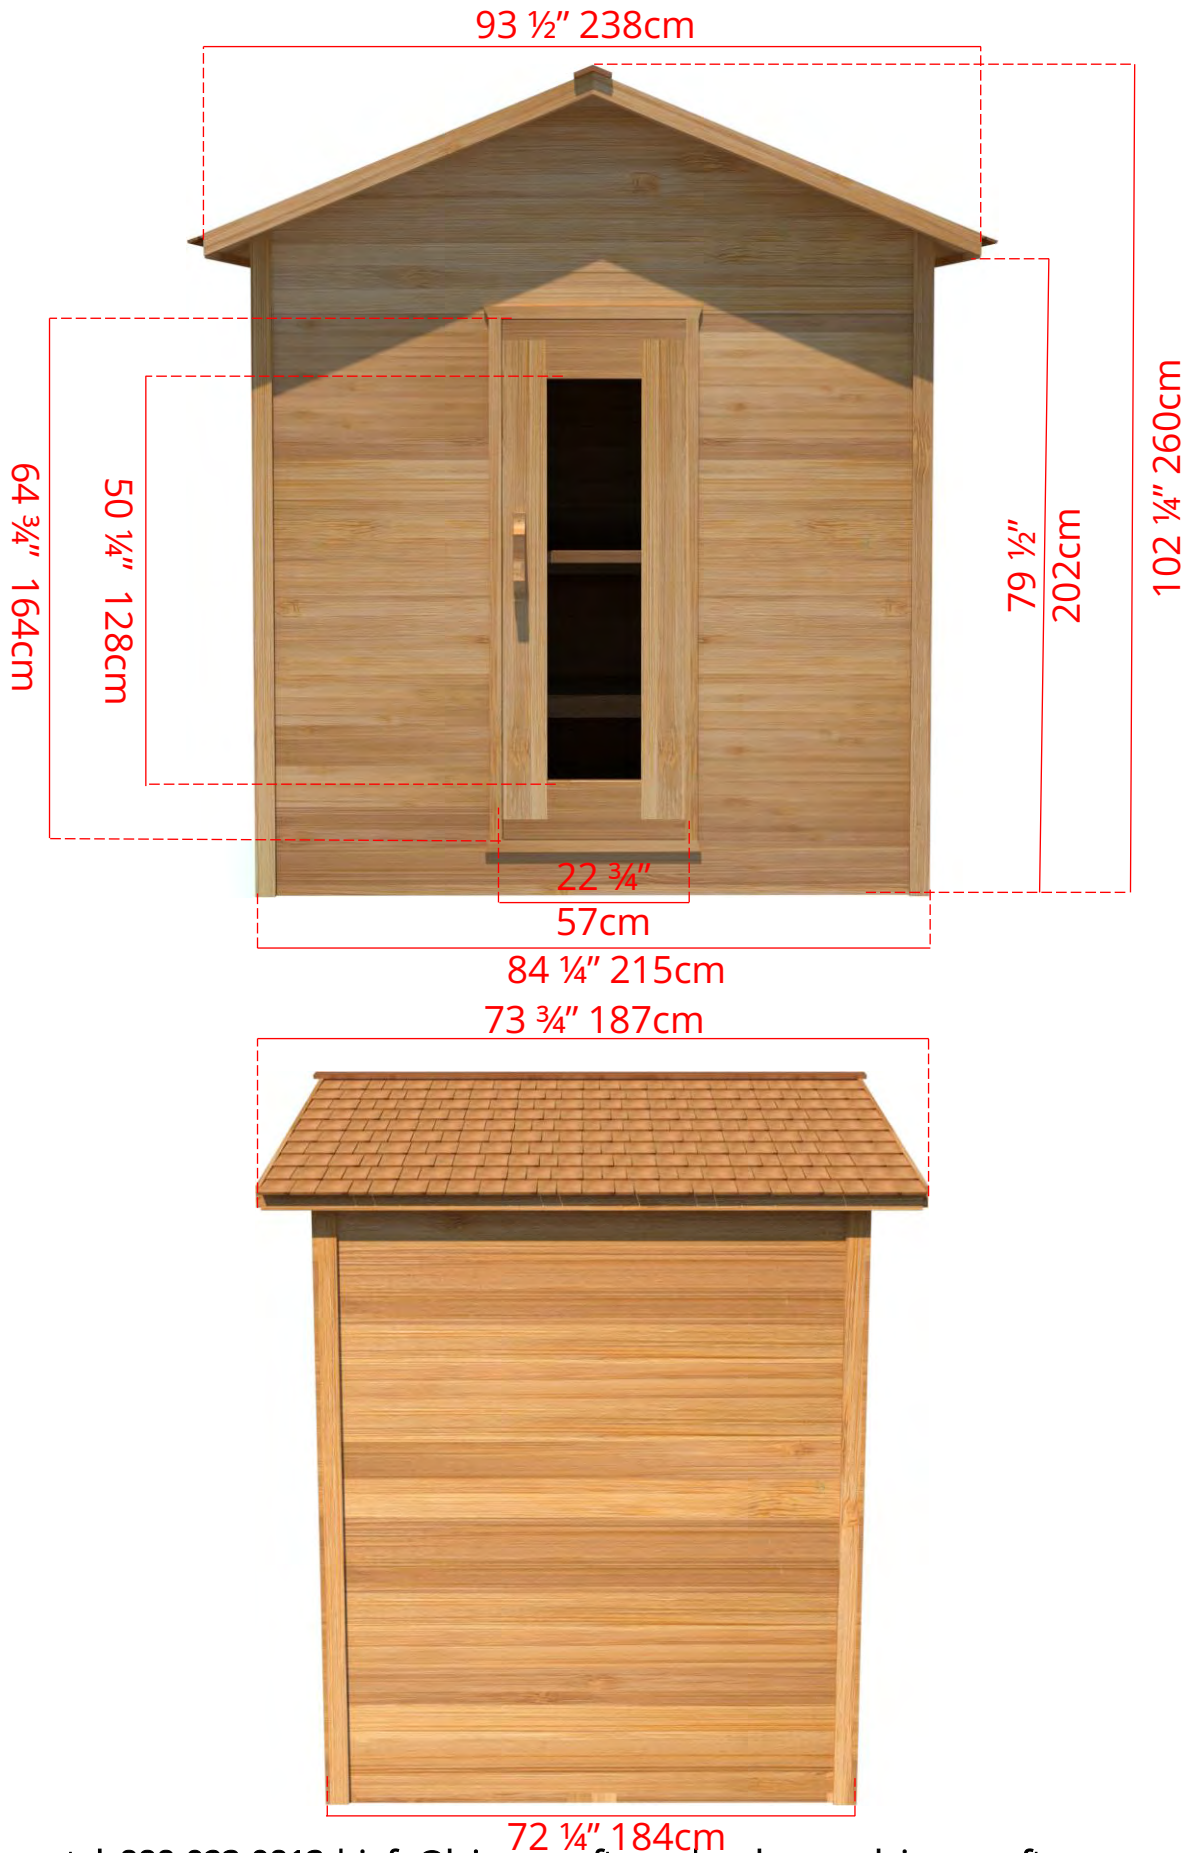

# OLS670W/OLS672W 6' x 7' Outdoor Cabin Sauna

# OLS670W/OLS672W 6' x 7' Outdoor Cabin Sauna

C67S - Single Tier Side Wall Benches

Wood Burning Heater

\* Only Available with Door in Middle \*

# OLS670W/OLS672W 6' x 7' Outdoor Cabin Sauna

Wood Burning Heater

## 6' x 7' Outdoor Cabin Sauna