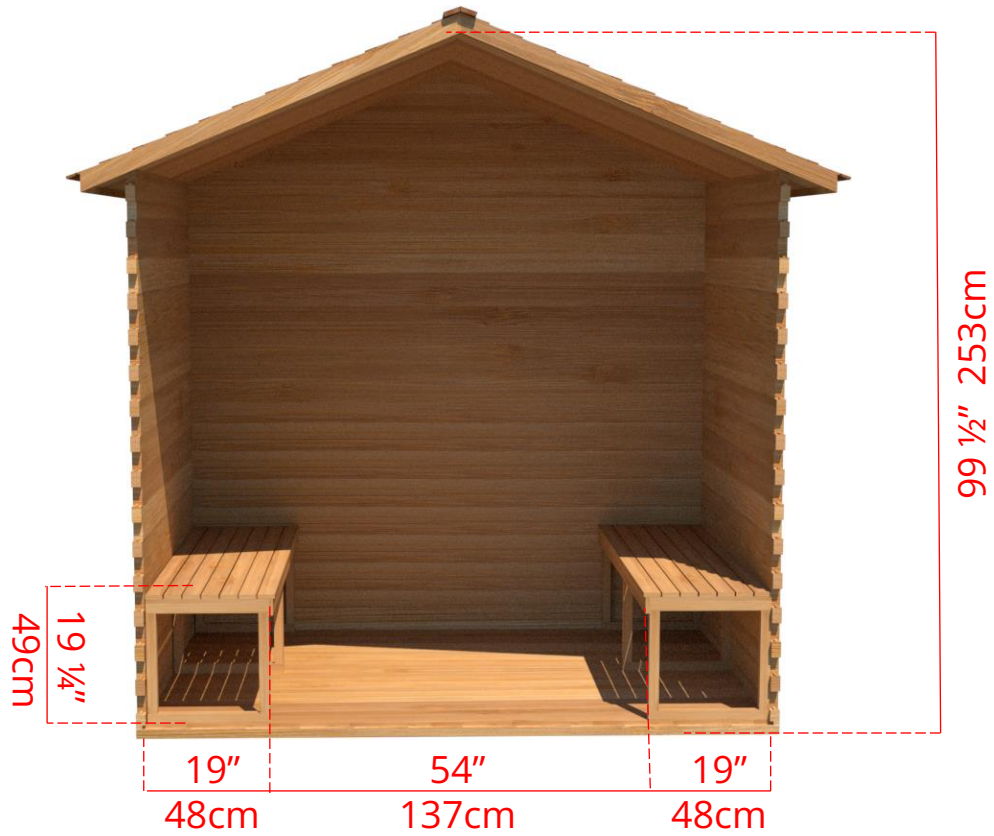

6' x 8' Outdoor Cabin Sauna

OLS680/OLS682

6' x 8' Outdoor Cabin Sauna

C68B - 2 Tier Back Wall Benches

OLS680/OLS682

6' x 8' Outdoor Cabin Sauna

C68L - 2 Tier Back Wall Bench & 2 Tier Bench on Left Side

* Only Available with Door in Middle *

OLS680/OLS682

6' x 8' Outdoor Cabin Sauna

C68R - 2 Tier Back Wall Bench & 2 Tier Bench on Right Side

* Only Available with Door in Middle *

OLS680/OLS682

6' x 8' Outdoor Cabin Sauna

C68S - Single Tier Side Wall Benches

* Only Available with Door in Middle *

OLS680/OLS682

6' x 8' Outdoor Cabin Sauna

C68S2 - Two Tier Side Wall Benches

* Only Available with Door in Middle *

OLS680/OLS682

6' x 8' Outdoor Cabin Sauna

Front Wall Options

C8DL - Door on left & no Window
Or
C8DR - Door on right & no Window

C8DLW - Door on left & Window on right
Or
C8DRW - Door on right & Window on left
(14 3/4" x 53 1/4" Window)

SIDE WALL OR L BENCH OPTIONS ONLY AVAILABLE WITH DOOR IN MIDDLE