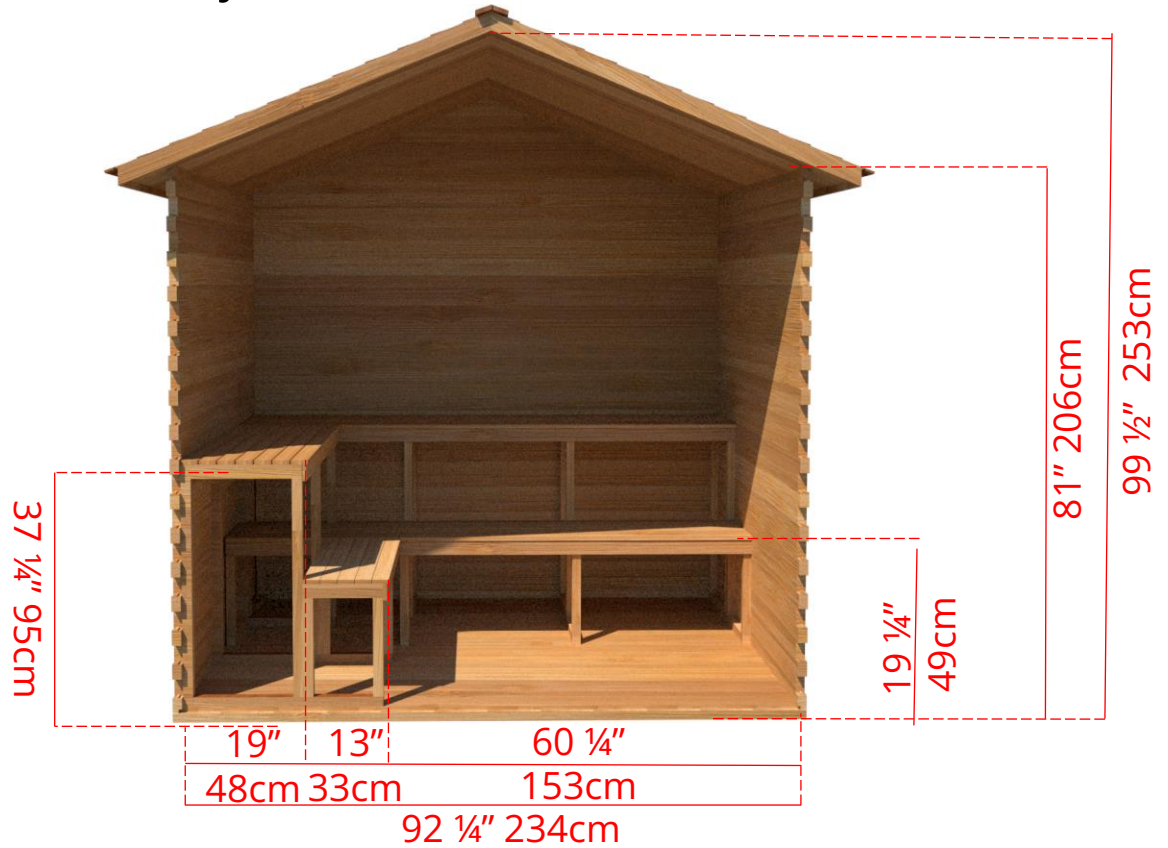

6' x 8' Outdoor Cabin Sauna

OLS680/OLS682

6' x 8' Outdoor Cabin Sauna

C68B - 2 Tier Back Wall Benches

OLS680/OLS682

6' x 8' Outdoor Cabin Sauna

C68L - 2 Tier Back Wall Bench & 2 Tier Bench on Left Side

* Only Available with Door in Middle *

OLS680/OLS682

6' x 8' Outdoor Cabin Sauna

C68R - 2 Tier Back Wall Bench & 2 Tier Bench on Right Side

* Only Available with Door in Middle *

OLS680/OLS682

6' x 8' Outdoor Cabin Sauna

C68S - Single Tier Side Wall Benches

* Only Available with Door in Middle *

OLS680/OLS682

6' x 8' Outdoor Cabin Sauna

C68S2 - Two Tier Side Wall Benches

* Only Available with Door in Middle *

OLS680/OLS682

6' x 8' Outdoor Cabin Sauna

Front Wall Options

C8DL - Door on left & no Window
Or
C8DR - Door on right & no Window

C8DLW - Door on left & Window on right
Or
C8DRW - Door on right & Window on left
(14 3/4" x 53 1/4" Window)

SIDE WALL OR L BENCH OPTIONS ONLY AVAILABLE WITH DOOR IN MIDDLE