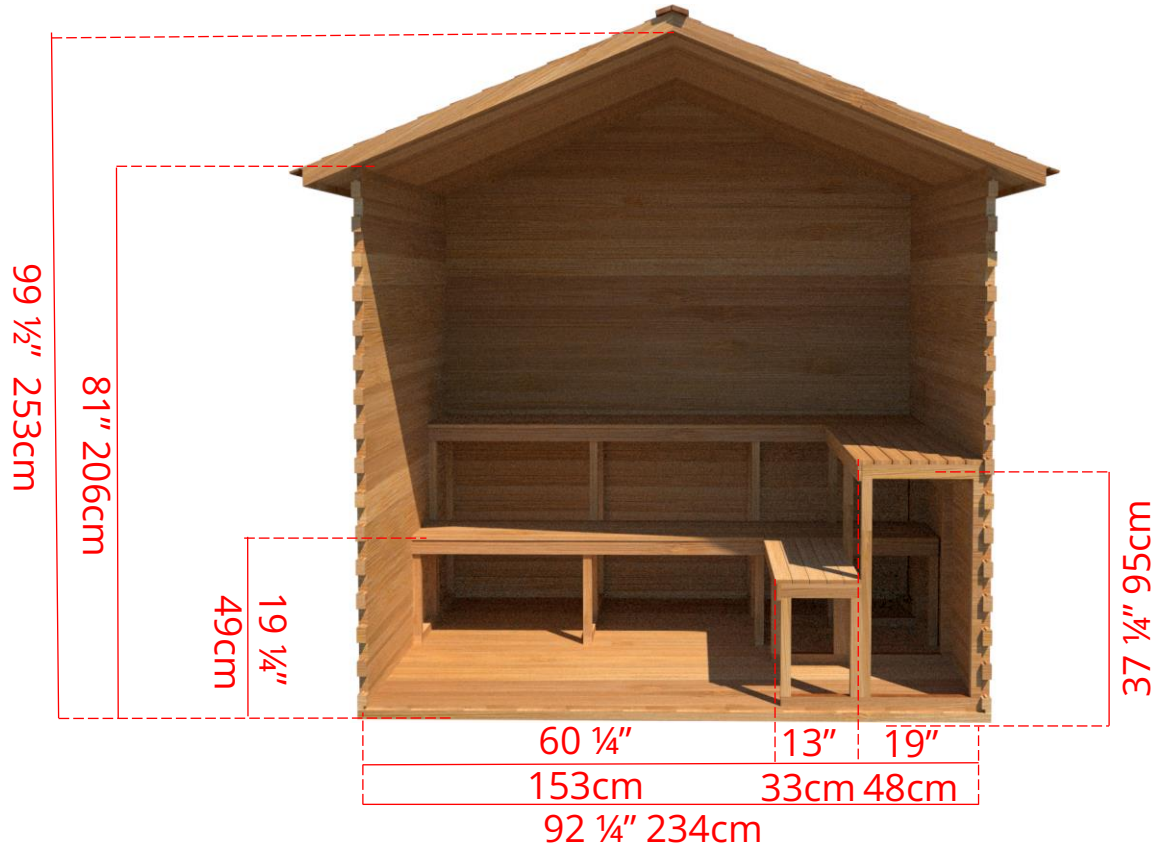

6' x 8' Outdoor Cabin Sauna

OLS680/OLS682

6' x 8' Outdoor Cabin Sauna

C68B - 2 Tier Back Wall Benches

OLS680/OLS682

6' x 8' Outdoor Cabin Sauna

C68L - 2 Tier Back Wall Bench & 2 Tier Bench on Left Side

* Only Available with Door in Middle *

OLS680/OLS682

6' x 8' Outdoor Cabin Sauna

C68R - 2 Tier Back Wall Bench & 2 Tier Bench on Right Side

* Only Available with Door in Middle *

OLS680/OLS682

6' x 8' Outdoor Cabin Sauna

C68S - Single Tier Side Wall Benches

* Only Available with Door in Middle *

OLS680/OLS682

6' x 8' Outdoor Cabin Sauna

C68S2 - Two Tier Side Wall Benches

* Only Available with Door in Middle *

OLS680/OLS682

6' x 8' Outdoor Cabin Sauna

Front Wall Options

C8DL - Door on left & no Window
Or
C8DR - Door on right & no Window

C8DLW - Door on left & Window on right
Or
C8DRW - Door on right & Window on left
(14 3/4" x 53 1/4" Window)

SIDE WALL OR L BENCH OPTIONS ONLY AVAILABLE WITH DOOR IN MIDDLE