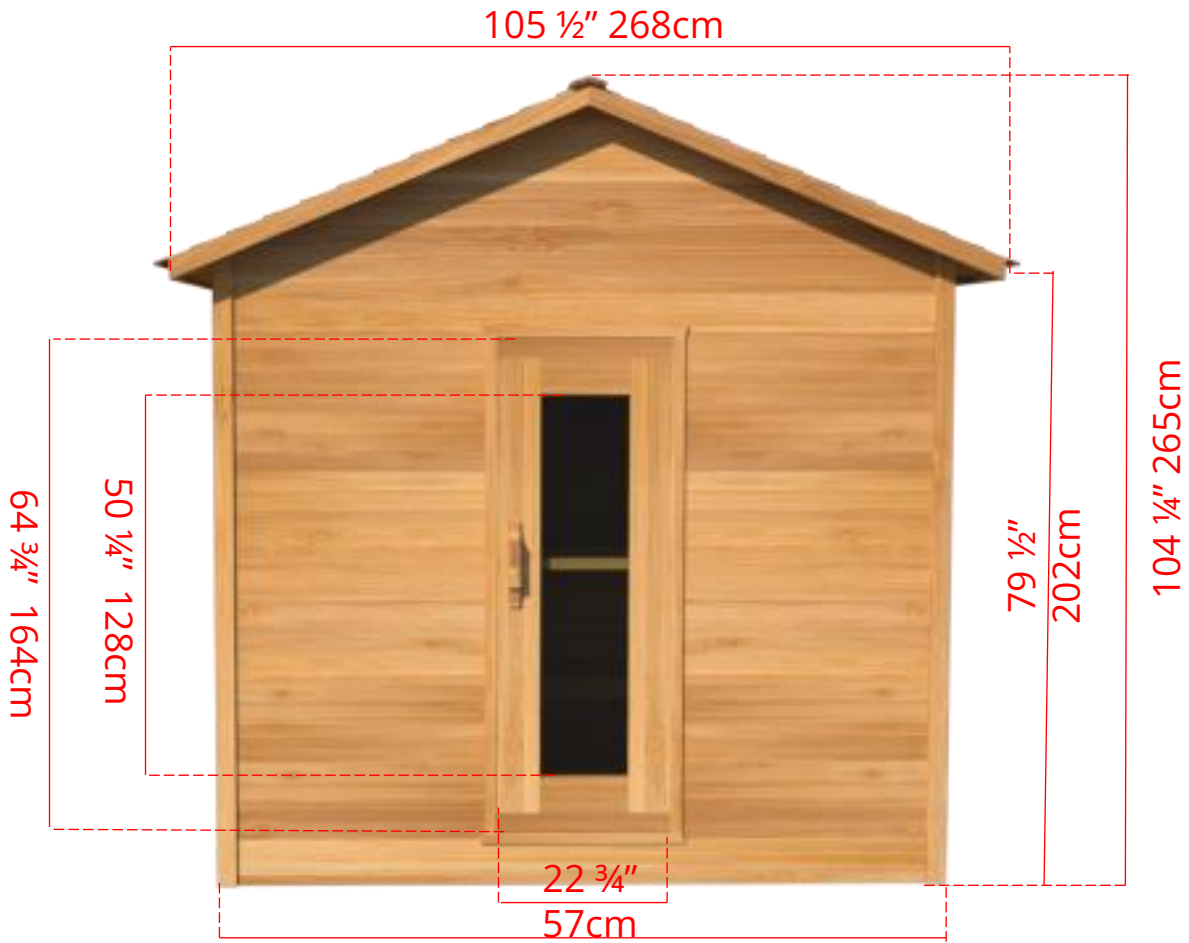

6' x 8' Outdoor Cabin Sauna

OLS680/OLS682

6' x 8' Outdoor Cabin Sauna

C68B - 2 Tier Back Wall Benches

OLS680/OLS682

6' x 8' Outdoor Cabin Sauna

C68L - 2 Tier Back Wall Bench & 2 Tier Bench on Left Side

* Only Available with Door in Middle *

OLS680/OLS682

6' x 8' Outdoor Cabin Sauna

C68R - 2 Tier Back Wall Bench & 2 Tier Bench on Right Side

* Only Available with Door in Middle *

OLS680/OLS682

6' x 8' Outdoor Cabin Sauna

C68S - Single Tier Side Wall Benches

* Only Available with Door in Middle *

OLS680/OLS682

6' x 8' Outdoor Cabin Sauna

C68S2 - Two Tier Side Wall Benches

* Only Available with Door in Middle *

OLS680/OLS682

6' x 8' Outdoor Cabin Sauna

Front Wall Options

C8DL - Door on left & no Window
Or
C8DR - Door on right & no Window

C8DLW - Door on left & Window on right
Or
C8DRW - Door on right & Window on left
(14 3/4" x 53 1/4" Window)

SIDE WALL OR L BENCH OPTIONS ONLY AVAILABLE WITH DOOR IN MIDDLE