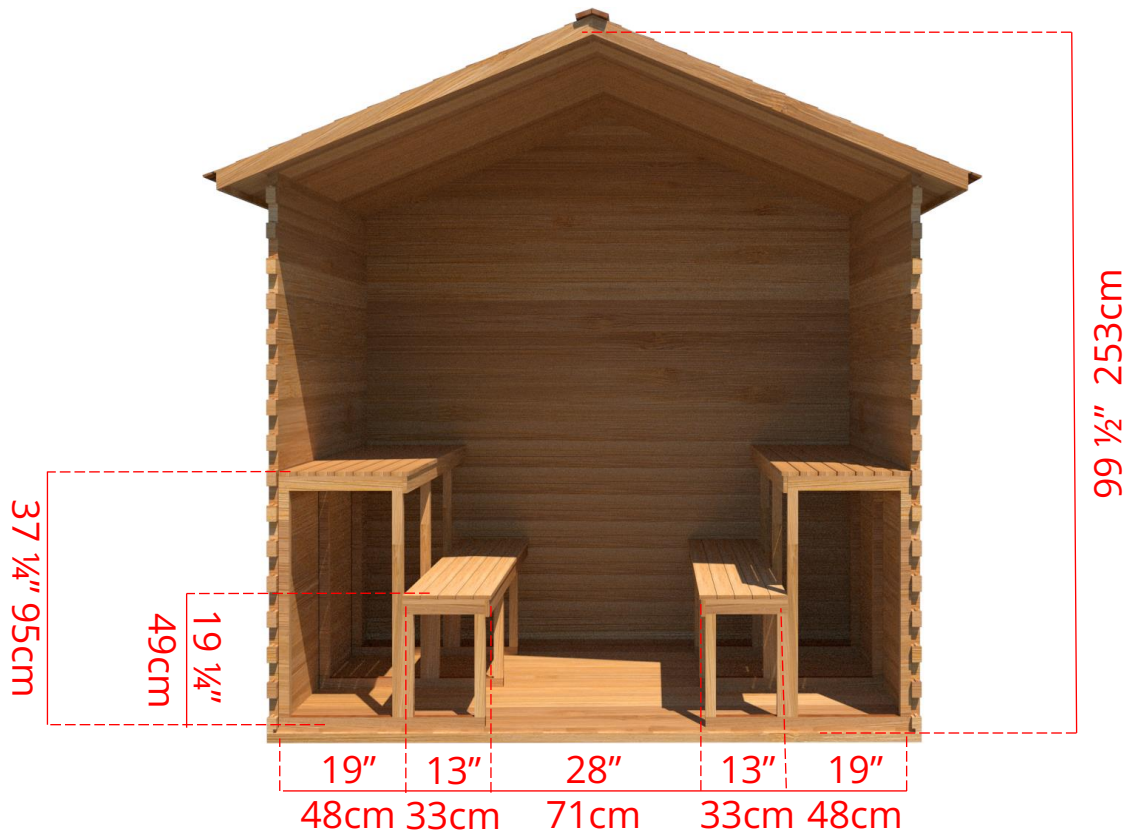

6' x 8' Outdoor Cabin Sauna

OLS680/OLS682

6' x 8' Outdoor Cabin Sauna

C68B - 2 Tier Back Wall Benches

OLS680/OLS682

6' x 8' Outdoor Cabin Sauna

C68L - 2 Tier Back Wall Bench & 2 Tier Bench on Left Side

* Only Available with Door in Middle *

OLS680/OLS682

6' x 8' Outdoor Cabin Sauna

C68R - 2 Tier Back Wall Bench & 2 Tier Bench on Right Side

* Only Available with Door in Middle *

OLS680/OLS682

6' x 8' Outdoor Cabin Sauna

C68S - Single Tier Side Wall Benches

* Only Available with Door in Middle *

OLS680/OLS682

6' x 8' Outdoor Cabin Sauna

C68S2 - Two Tier Side Wall Benches

* Only Available with Door in Middle *

OLS680/OLS682

6' x 8' Outdoor Cabin Sauna

Front Wall Options

C8DL - Door on left & no Window
Or
C8DR - Door on right & no Window

C8DLW - Door on left & Window on right
Or
C8DRW - Door on right & Window on left
(14 3/4" x 53 1/4" Window)

SIDE WALL OR L BENCH OPTIONS ONLY AVAILABLE WITH DOOR IN MIDDLE