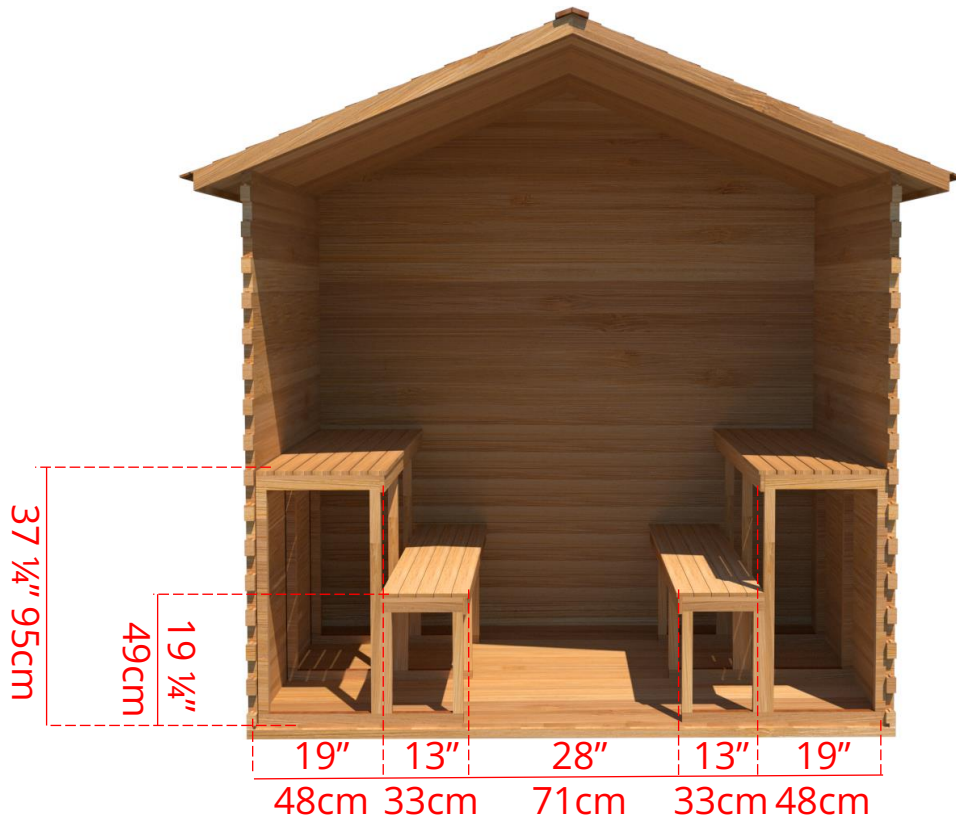

OLS580/OLS582

5' x 8' Outdoor Cabin Sauna

C58R - 2 Tier Back Wall Bench & Single Tier Bench on Right Side

* Only Available with Door in Middle *

Manufactured by:

tel: 888-923-9813 | info@leisurecraft.com | web: www.leisurecraft.com

OLS580/OLS582

5' x 8' Outdoor Cabin Sauna

C58S - Single Tier Side Wall Benches

- Only Available with Door in Middle *

Manufactured by:

tel: 888-923-9813 | info@leisurecraft.com | web: www.leisurecraft.com

OLS580/OLS582

5' x 8' Outdoor Cabin Sauna

C58S2 - 2 Tier Side Wall Benches

* Only Available with Door in Middle *

Manufactured by:

tel: 888-923-9813 | info@leisurecraft.com | web: www.leisurecraft.com

OLS580/OLS582

5' x 8' Outdoor Cabin Sauna

Front Wall Options

C8DL - Door on left & no Window
Or
C8DR - Door on right & no Window

C8DLW - Door on left & Window on right
Or
C8DRW - Door on right & Window on left
(14 3/4" x 53 1/4" Window)

SIDE WALL OR L BENCH OPTIONS ONLY AVAILABLE WITH DOOR IN MIDDLE