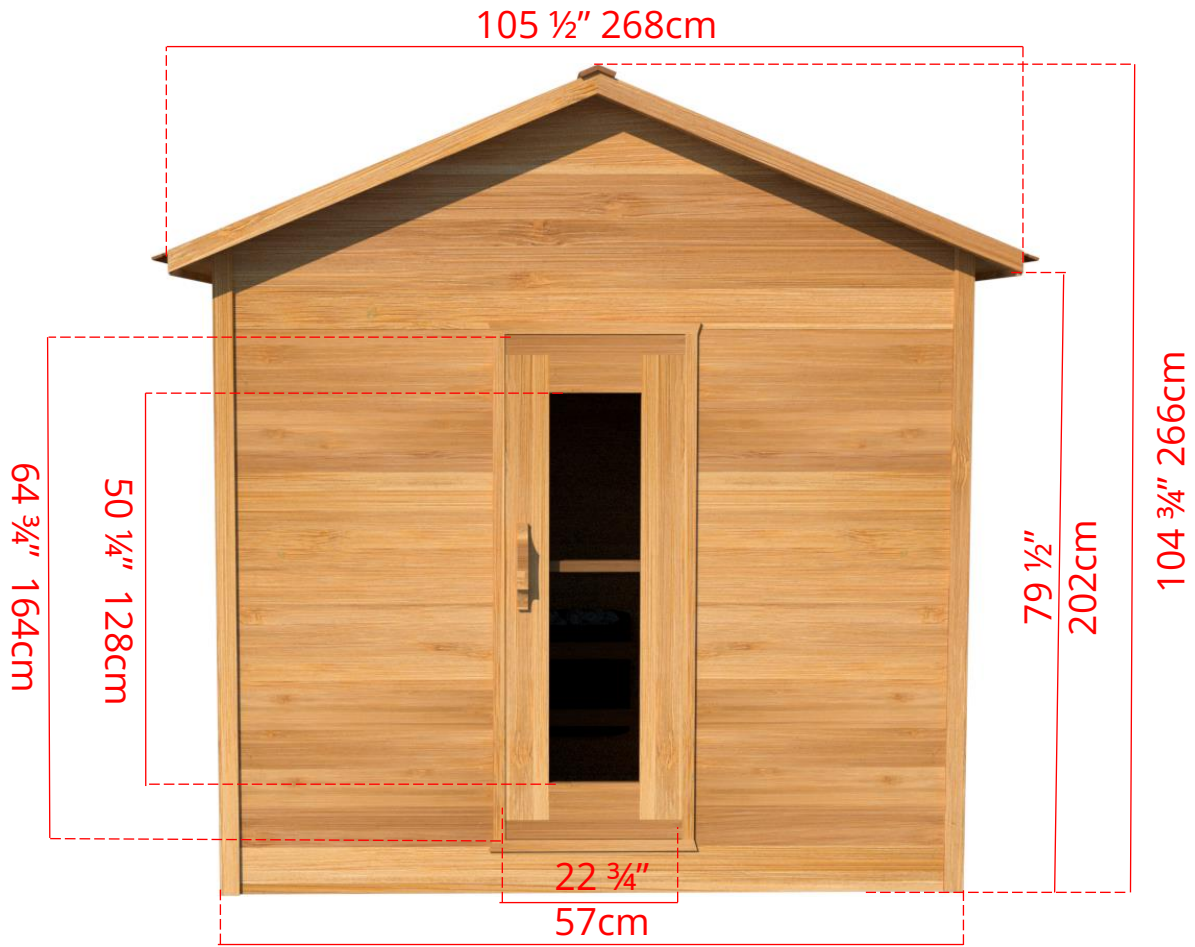

OLS580/OLS582 5' x 8' Outdoor Cabin Sauna

OLS580/OLS582

5' x 8' Outdoor Cabin Sauna

C58B - 2 Tier Back Wall Benches

Manufactured by:

tel: 888-923-9813 | info@leisurecraft.com | web: www.leisurecraft.com

OLS580/OLS582

5' x 8' Outdoor Cabin Sauna

C58L - 2 Tier Back Wall Bench & Single Tier Bench on Left Side

* Only Available with Door in Middle *

Manufactured by:

tel: 888-923-9813 | info@leisurecraft.com | web: www.leisurecraft.com

OLS580/OLS582

5' x 8' Outdoor Cabin Sauna

C58R - 2 Tier Back Wall Bench & Single Tier Bench on Right Side

* Only Available with Door in Middle *

Manufactured by:

tel: 888-923-9813 | info@leisurecraft.com | web: www.leisurecraft.com