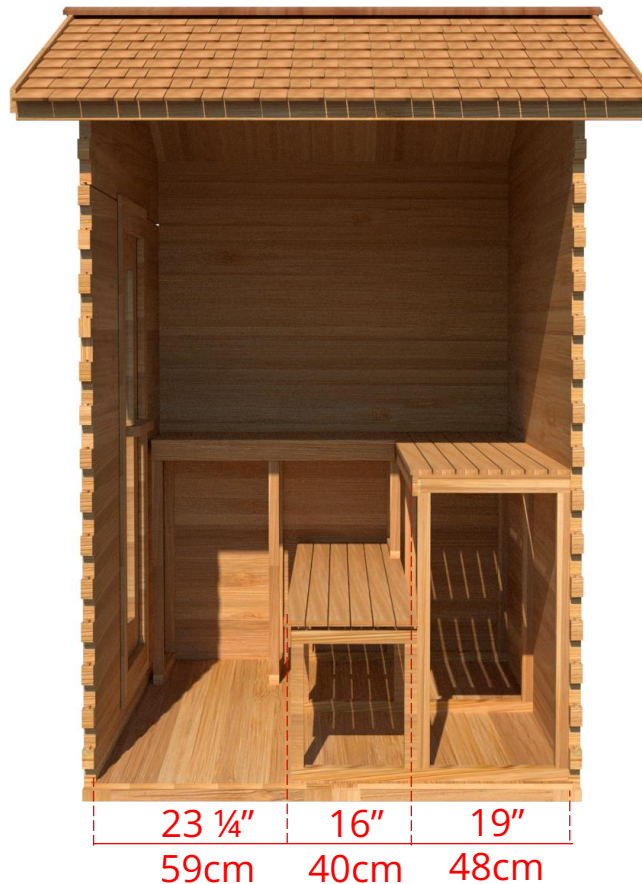

OLS580/OLS582 5' x 8' Outdoor Cabin Sauna

OLS580/OLS582

5' x 8' Outdoor Cabin Sauna

C58B - 2 Tier Back Wall Benches

Manufactured by:

tel: 888-923-9813 | info@leisurecraft.com | web: www.leisurecraft.com

OLS580/OLS582

5' x 8' Outdoor Cabin Sauna

C58L - 2 Tier Back Wall Bench & Single Tier Bench on Left Side

* Only Available with Door in Middle *

Manufactured by:

tel: 888-923-9813 | info@leisurecraft.com | web: www.leisurecraft.com

OLS580/OLS582

5' x 8' Outdoor Cabin Sauna

C58R - 2 Tier Back Wall Bench & Single Tier Bench on Right Side

* Only Available with Door in Middle *

Manufactured by:

tel: 888-923-9813 | info@leisurecraft.com | web: www.leisurecraft.com

Front Wall Options

C8DL - Door on left & no Window
Or
C8DR - Door on right & no Window

C8DLW - Door on left & Window on right
Or
C8DRW - Door on right & Window on left
(14 3/4" x 53 1/4" Window)

SIDE WALL OR L BENCH OPTIONS ONLY AVAILABLE WITH DOOR IN MIDDLE