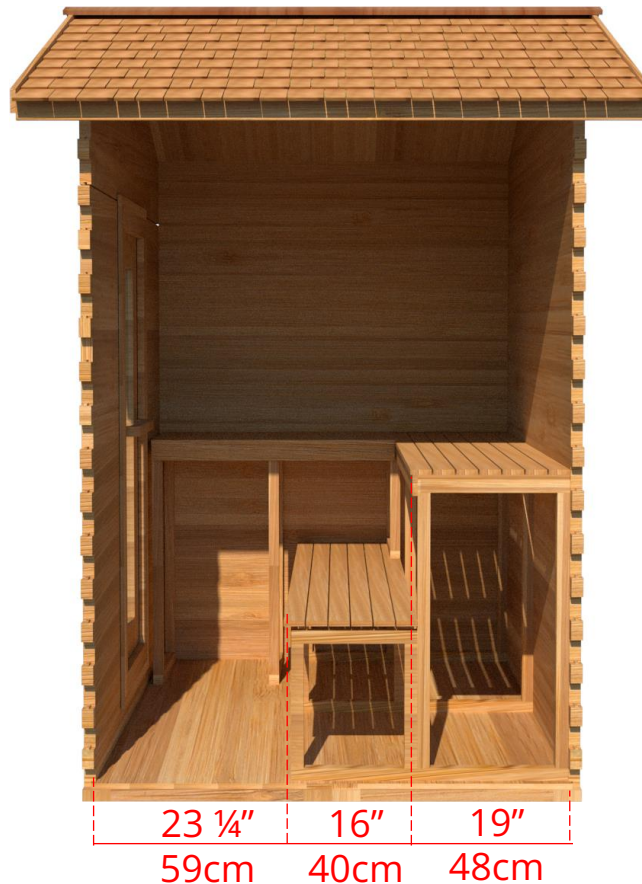

OLS580/OLS582 5' x 8' Outdoor Cabin Sauna

OLS580/OLS582

5' x 8' Outdoor Cabin Sauna

C58B - 2 Tier Back Wall Benches

Manufactured by:

tel: 888-923-9813 | info@leisurecraft.com | web: www.leisurecraft.com

OLS580/OLS582

5' x 8' Outdoor Cabin Sauna

C58L - 2 Tier Back Wall Bench & Single Tier Bench on Left Side

* Only Available with Door in Middle *

Manufactured by:

tel: 888-923-9813 | info@leisurecraft.com | web: www.leisurecraft.com

OLS580/OLS582

5' x 8' Outdoor Cabin Sauna

C58R - 2 Tier Back Wall Bench & Single Tier Bench on Right Side

* Only Available with Door in Middle *

Manufactured by:

tel: 888-923-9813 | info@leisurecraft.com | web: www.leisurecraft.com

OLS580/OLS582

5' x 8' Outdoor Cabin Sauna

C58S - Single Tier Side Wall Benches

- Only Available with Door in Middle *

Manufactured by:

tel: 888-923-9813 | info@leisurecraft.com | web: www.leisurecraft.com

OLS580/OLS582