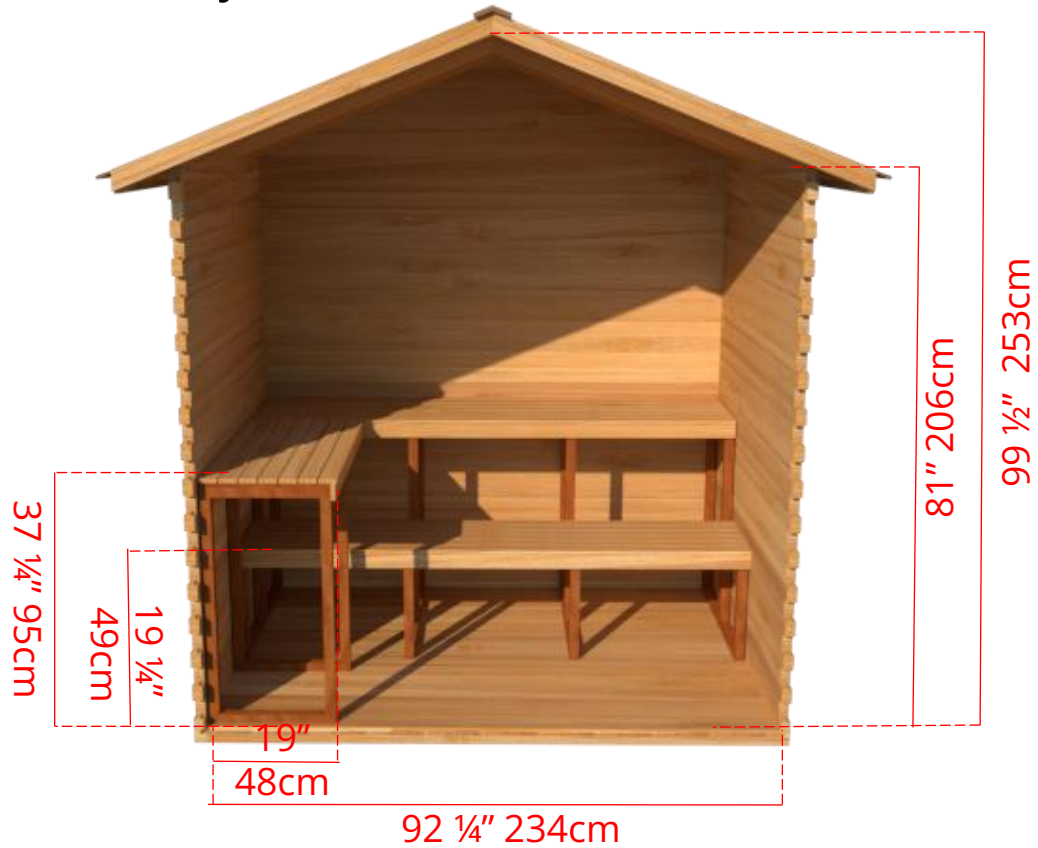

OLS580/OLS582 5' x 8' Outdoor Cabin Sauna

OLS580/OLS582

5' x 8' Outdoor Cabin Sauna

C58B - 2 Tier Back Wall Benches

Manufactured by:

tel: 888-923-9813 | info@leisurecraft.com | web: www.leisurecraft.com

OLS580/OLS582

5' x 8' Outdoor Cabin Sauna

C58L - 2 Tier Back Wall Bench & Single Tier Bench on Left Side

* Only Available with Door in Middle *

Manufactured by:

tel: 888-923-9813 | info@leisurecraft.com | web: www.leisurecraft.com

OLS580/OLS582

5' x 8' Outdoor Cabin Sauna

C58R - 2 Tier Back Wall Bench & Single Tier Bench on Right Side

* Only Available with Door in Middle *

Manufactured by:

tel: 888-923-9813 | info@leisurecraft.com | web: www.leisurecraft.com