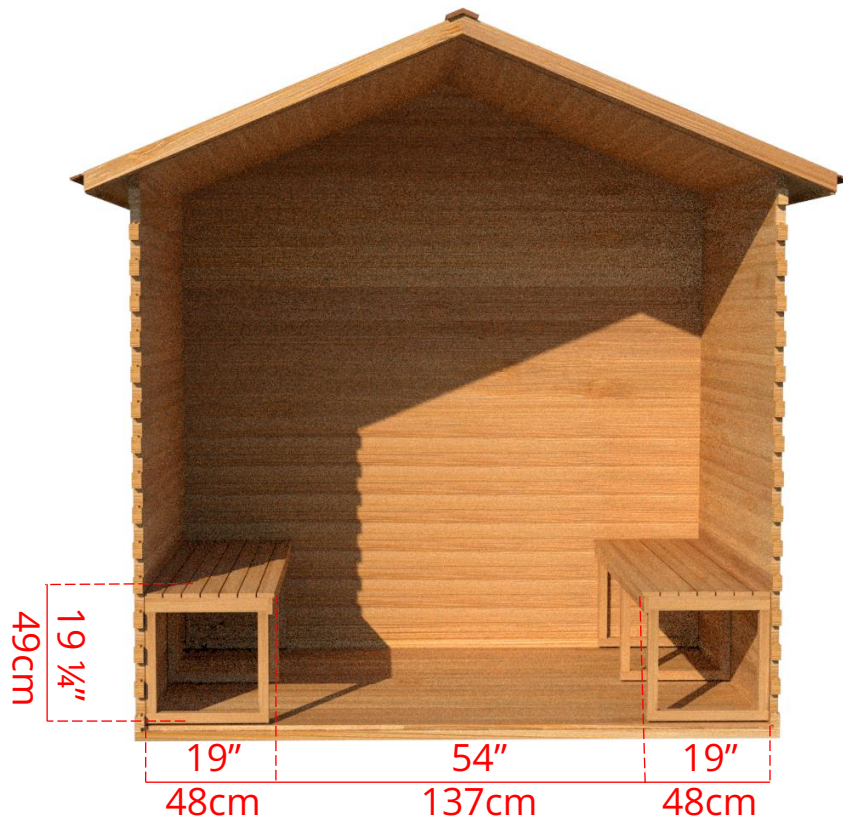

5' x 8' Outdoor Cabin Sauna

C58L - 2 Tier Back Wall Bench & Single Tier Bench on Left Side

* Only Available with Door in Middle *

Manufactured by:

tel: 888-923-9813 | info@leisurecraft.com | web: www.leisurecraft.com

OLS580/OLS582

5' x 8' Outdoor Cabin Sauna

C58R - 2 Tier Back Wall Bench & Single Tier Bench on Right Side

* Only Available with Door in Middle *

Manufactured by:

tel: 888-923-9813 | info@leisurecraft.com | web: www.leisurecraft.com

OLS580/OLS582

5' x 8' Outdoor Cabin Sauna

C58S - Single Tier Side Wall Benches

- Only Available with Door in Middle *

Manufactured by:

tel: 888-923-9813 | info@leisurecraft.com | web: www.leisurecraft.com

OLS580/OLS582