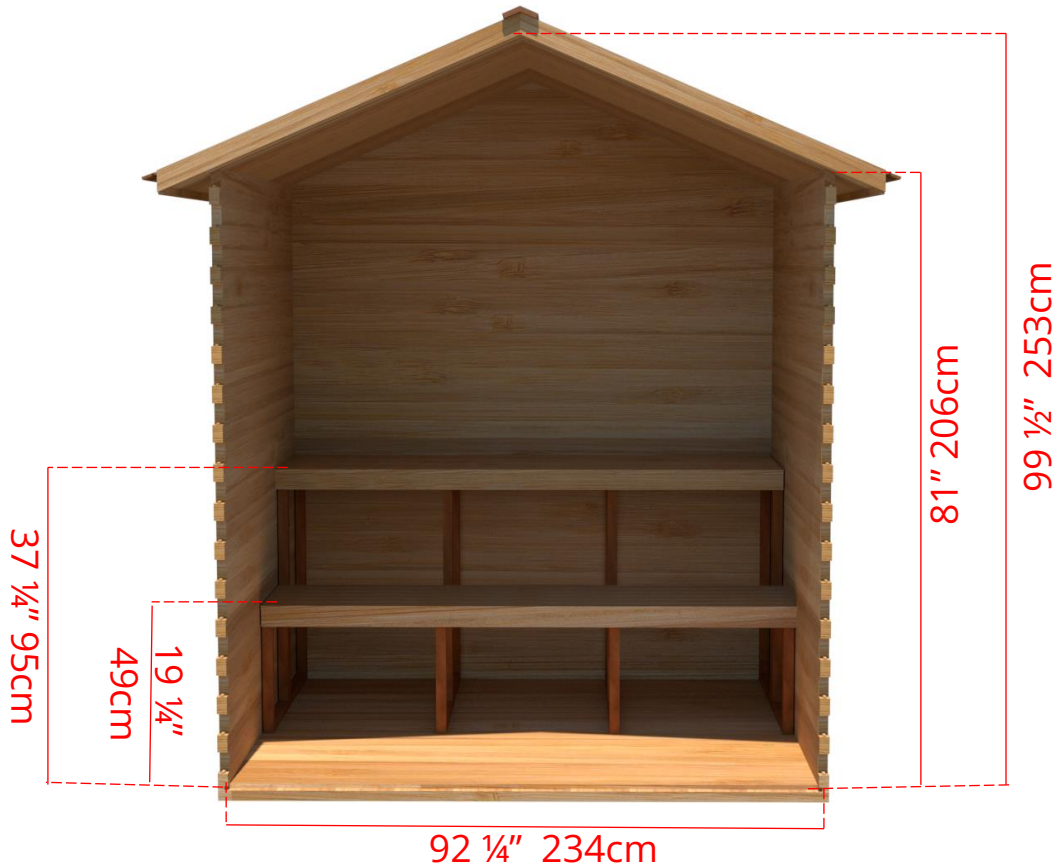

OLS580/OLS582 5' x 8' Outdoor Cabin Sauna

OLS580/OLS582

5' x 8' Outdoor Cabin Sauna

C58B - 2 Tier Back Wall Benches

Manufactured by:

tel: 888-923-9813 | info@leisurecraft.com | web: www.leisurecraft.com

OLS580/OLS582

5' x 8' Outdoor Cabin Sauna

C58L - 2 Tier Back Wall Bench & Single Tier Bench on Left Side

* Only Available with Door in Middle *

Manufactured by:

tel: 888-923-9813 | info@leisurecraft.com | web: www.leisurecraft.com

OLS580/OLS582

5' x 8' Outdoor Cabin Sauna

C58R - 2 Tier Back Wall Bench & Single Tier Bench on Right Side

* Only Available with Door in Middle *

Manufactured by:

tel: 888-923-9813 | info@leisurecraft.com | web: www.leisurecraft.com

Front Wall Options

C8DL - Door on left & no Window
Or
C8DR - Door on right & no Window

C8DLW - Door on left & Window on right
Or
C8DRW - Door on right & Window on left
(14 3/4" x 53 1/4" Window)

SIDE WALL OR L BENCH OPTIONS ONLY AVAILABLE WITH DOOR IN MIDDLE