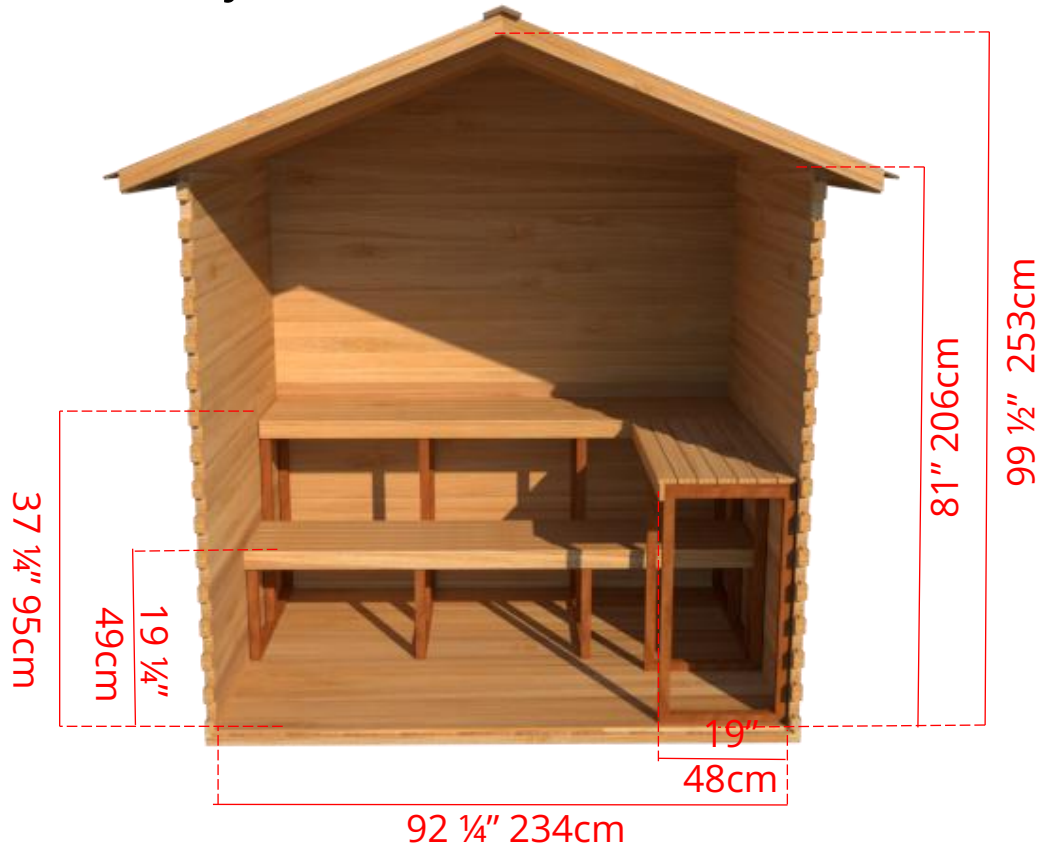

OLS580/OLS582 5' x 8' Outdoor Cabin Sauna

OLS580/OLS582

5' x 8' Outdoor Cabin Sauna

C58B - 2 Tier Back Wall Benches

Manufactured by:

tel: 888-923-9813 | info@leisurecraft.com | web: www.leisurecraft.com

OLS580/OLS582

5' x 8' Outdoor Cabin Sauna

C58L - 2 Tier Back Wall Bench & Single Tier Bench on Left Side

* Only Available with Door in Middle *

Manufactured by:

tel: 888-923-9813 | info@leisurecraft.com | web: www.leisurecraft.com

OLS580/OLS582

5' x 8' Outdoor Cabin Sauna

C58R - 2 Tier Back Wall Bench & Single Tier Bench on Right Side

* Only Available with Door in Middle *

Manufactured by:

tel: 888-923-9813 | info@leisurecraft.com | web: www.leisurecraft.com

OLS580/OLS582

5' x 8' Outdoor Cabin Sauna

C58S - Single Tier Side Wall Benches

- Only Available with Door in Middle *

Manufactured by:

tel: 888-923-9813 | info@leisurecraft.com | web: www.leisurecraft.com

OLS580/OLS582