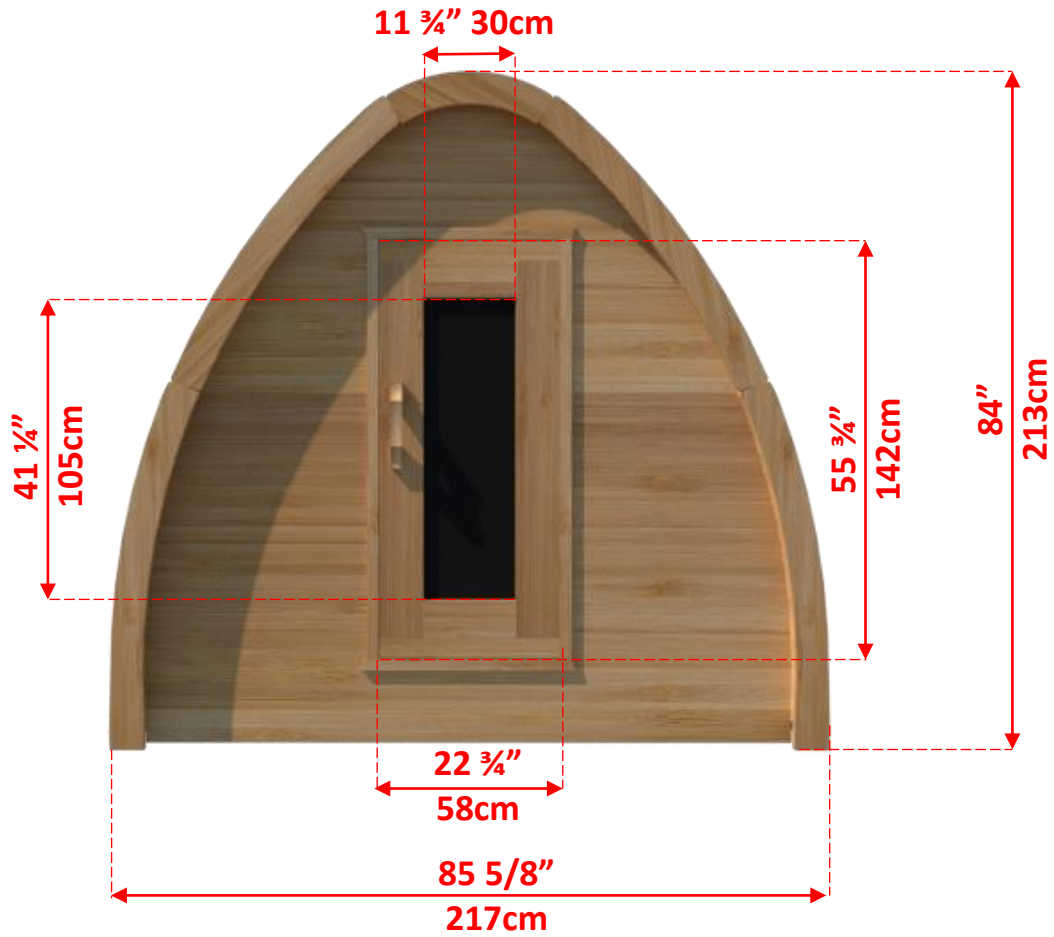

PSMINI/PSMINIKN

7' x 7' Western Red Cedar Mini Pod Sauna

PSMINI/PSMINIKN

7' x 7' Western Red Cedar Mini Pod Sauna

MINIPODLBENCH - L Bench on Back & 1 Side Wall

PSMINI/PSMINIKN

7' x 7' Western Red Cedar Mini Pod Sauna

MINIPODSIDE - Side Wall Benches

PSMINI/PSMINIKN

7' x 7' Western Red Cedar Mini Pod Sauna

Window Options

W8 - Pod Shaped Window in Back Wall

59 ½" (151cm) x 42" (107cm)

Available with L Bench or Side wall bench layout

* Only available with Electric Heater

W1 - Rectangle Window in Back Wall

20" (50cm) x 30" (76cm)

Available with L Bench or Side wall bench layout

* Only available with Electric Heater

PW2 - 2 Windows in Front Wall of POD Sauna

12" (30cm) x 26 ¼" (67cm)