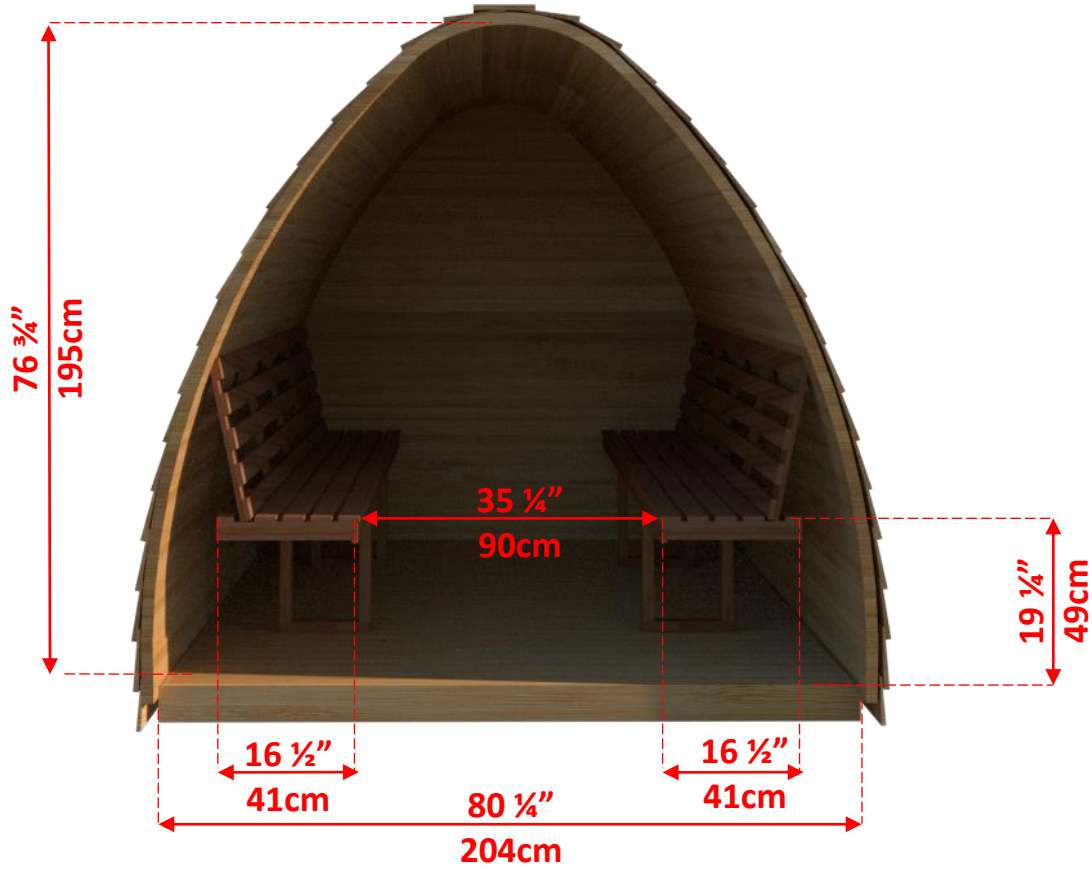

PSMINI/PSMINIKN

7' x 7' Western Red Cedar Mini Pod Sauna

PSMINI/PSMINIKN

7' x 7' Western Red Cedar Mini Pod Sauna

MINIPODLBENCH - L Bench on Back & 1 Side Wall

PSMINI/PSMINIKN

7' x 7' Western Red Cedar Mini Pod Sauna

MINIPODSIDE - Side Wall Benches

PSMINI/PSMINIKN

7' x 7' Western Red Cedar Mini Pod Sauna

Window Options

W8 - Pod Shaped Window in Back Wall

59 ½" (151cm) x 42" (107cm)

Available with L Bench or Side wall bench layout

* Only available with Electric Heater

W1 - Rectangle Window in Back Wall

20" (50cm) x 30" (76cm)

Available with L Bench or Side wall bench layout

* Only available with Electric Heater

PW2 - 2 Windows in Front Wall of POD Sauna

12" (30cm) x 26 ¼" (67cm)