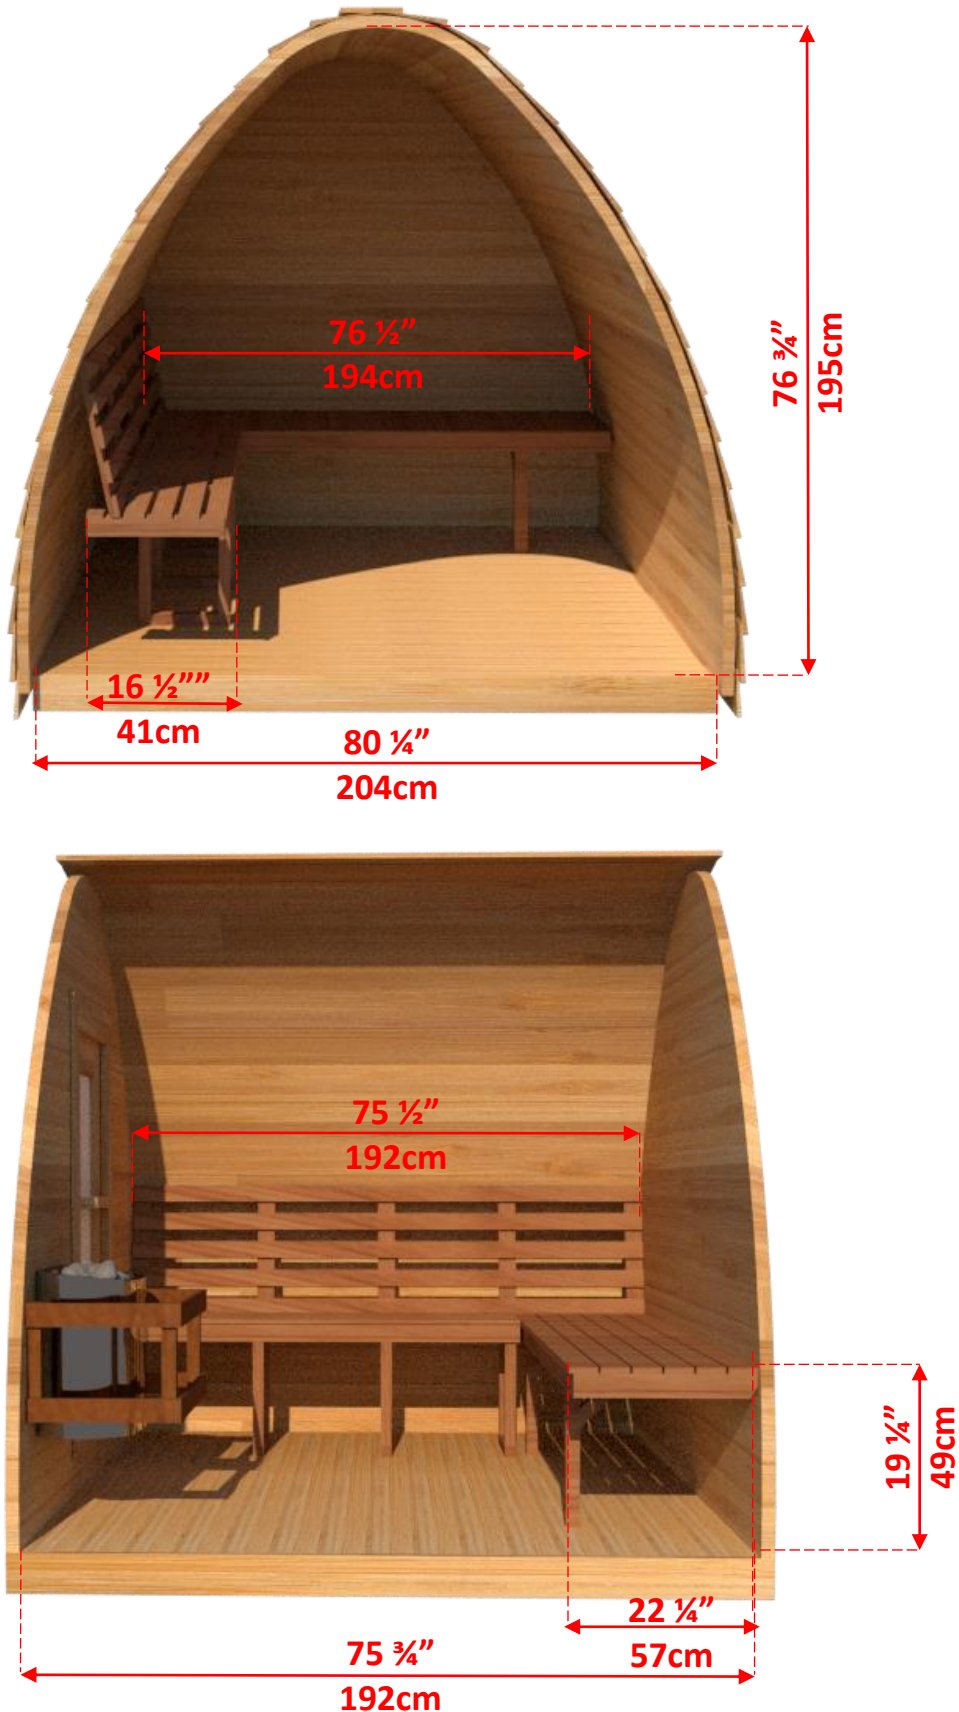

PSMINI/PSMINIKN

7' x 7' Western Red Cedar Mini Pod Sauna

PSMINI/PSMINIKN

7' x 7' Western Red Cedar Mini Pod Sauna

MINIPODLBENCH - L Bench on Back & 1 Side Wall

PSMINI/PSMINIKN

7' x 7' Western Red Cedar Mini Pod Sauna

MINIPODSIDE - Side Wall Benches

PSMINI/PSMINIKN

7' x 7' Western Red Cedar Mini Pod Sauna

Window Options

W8 - Pod Shaped Window in Back Wall

59 ½" (151cm) x 42" (107cm)

Available with L Bench or Side wall bench layout

* Only available with Electric Heater

W1 - Rectangle Window in Back Wall

20" (50cm) x 30" (76cm)

Available with L Bench or Side wall bench layout

* Only available with Electric Heater

PW2 - 2 Windows in Front Wall of POD Sauna

12" (30cm) x 26 ¼" (67cm)