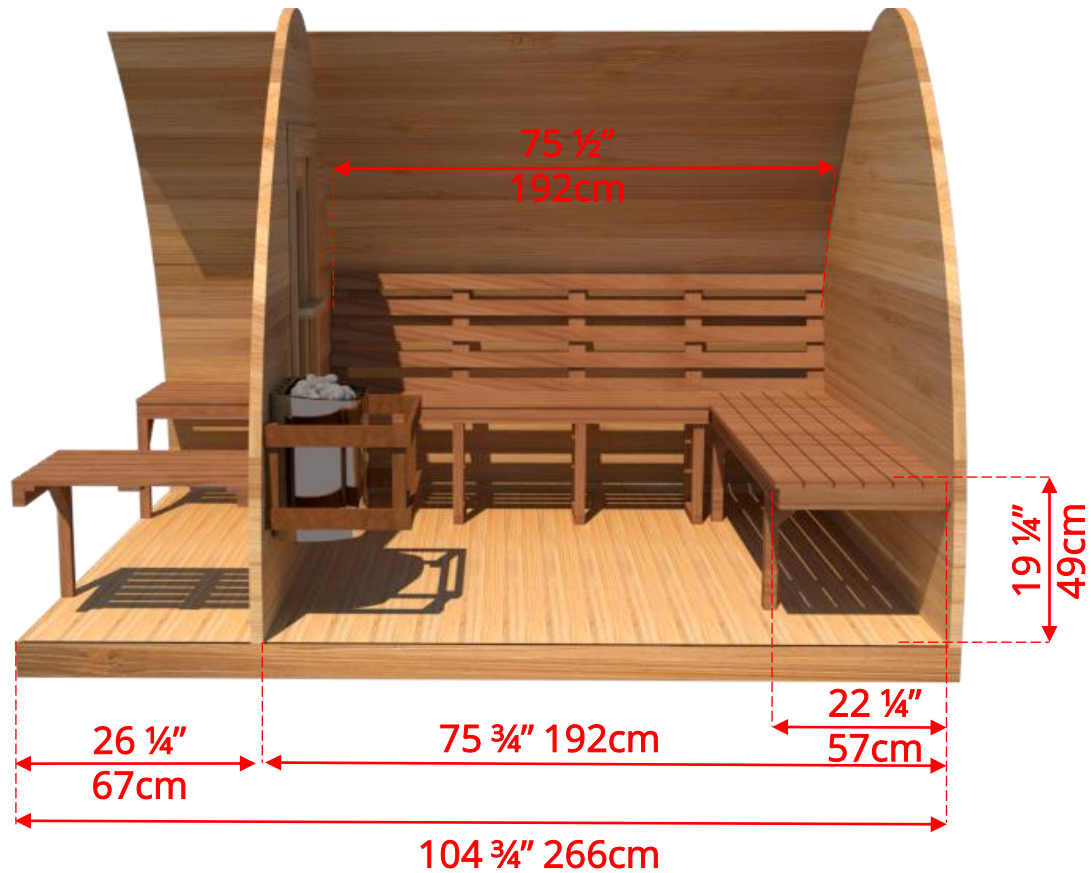

PSMINIPE/PSMINIPEKN

7' x 7' Western Red Cedar Mini Pod Sauna with Porch

PSMINIPE/PSMINIPEKN

7' x 7' Western Red Cedar Mini Pod Sauna with Porch

MINIPODLBENCH - L Bench on Back & 1 Side Wall

PSMINIPE/PSMINIPEKN

7' x 7' Western Red Cedar Mini Pod Sauna with Porch

MINIPODSIDE - Side Wall Benches

PSMINIPE/PSMINIPEKN

7' x 7' Western Red Cedar Mini Pod Sauna with Porch Window Options

W8 - Pod Shaped Window in Back Wall
59 ½" (151cm) x 42" (107cm)

Available with L Bench or Side wall bench layout

* Only available with Electric Heater

W1 - Rectangle Window in Back Wall
20" (50cm) x 30" (76cm)

Available with L Bench or Side wall bench layout

* Only available with Electric Heater

PW2 - 2 Windows in Front Wall of POD Sauna

12" (30cm) x 26 ¼" (67cm)