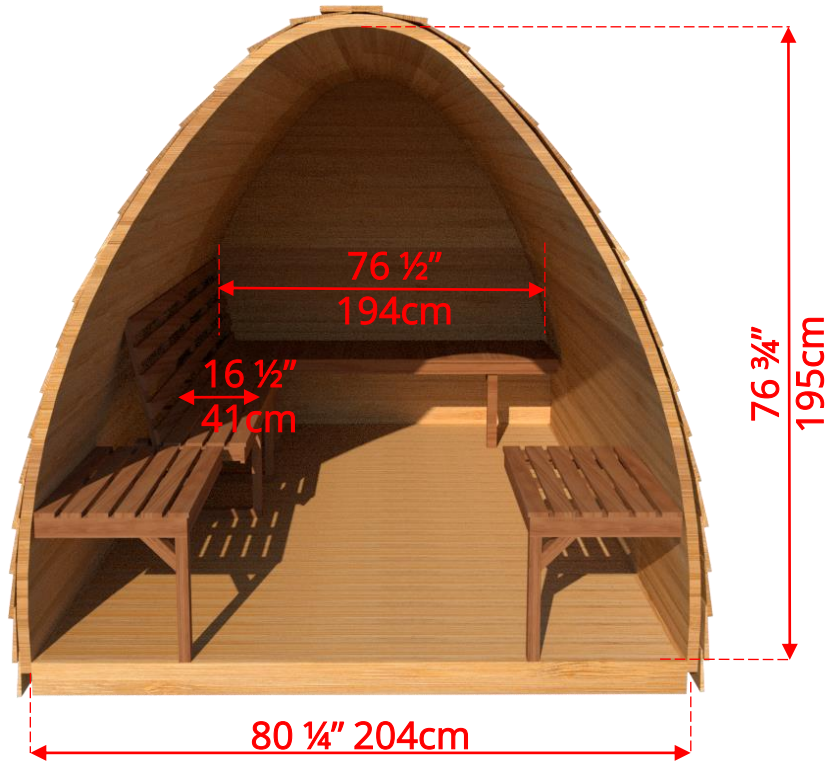

PSMINIPE/PSMINIPEKN

7' x 7' Western Red Cedar Mini Pod Sauna with Porch

PSMINIPE/PSMINIPEKN

7' x 7' Western Red Cedar Mini Pod Sauna with Porch

MINIPODLBENCH - L Bench on Back & 1 Side Wall

PSMINIPE/PSMINIPEKN

7' x 7' Western Red Cedar Mini Pod Sauna with Porch

MINIPODSIDE - Side Wall Benches

PSMINIPE/PSMINIPEKN

7' x 7' Western Red Cedar Mini Pod Sauna with Porch Window Options

W8 - Pod Shaped Window in Back Wall
59 ½" (151cm) x 42" (107cm)

Available with L Bench or Side wall bench layout

* Only available with Electric Heater

W1 - Rectangle Window in Back Wall
20" (50cm) x 30" (76cm)

Available with L Bench or Side wall bench layout

* Only available with Electric Heater

PW2 - 2 Windows in Front Wall of POD Sauna

12" (30cm) x 26 ¼" (67cm)