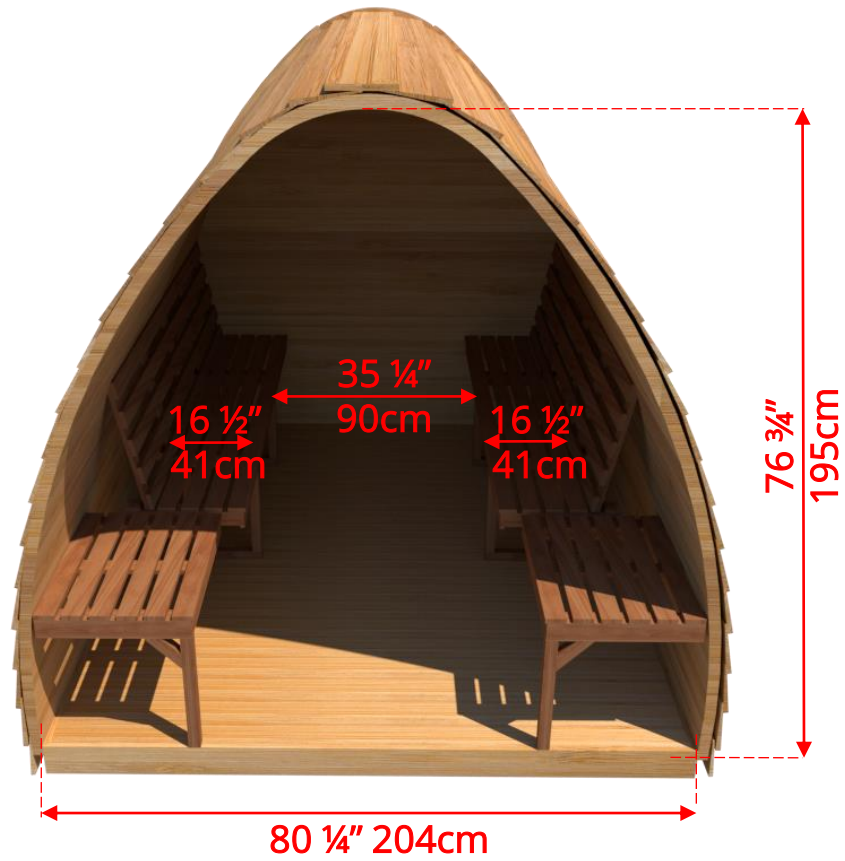

PSMINIPE/PSMINIPEKN

7' x 7' Western Red Cedar Mini Pod Sauna with Porch

PSMINIPE/PSMINIPEKN

7' x 7' Western Red Cedar Mini Pod Sauna with Porch

MINIPODLBENCH - L Bench on Back & 1 Side Wall

PSMINIPE/PSMINIPEKN

7' x 7' Western Red Cedar Mini Pod Sauna with Porch

MINIPODSIDE - Side Wall Benches

PSMINIPE/PSMINIPEKN

7' x 7' Western Red Cedar Mini Pod Sauna with Porch Window Options

W8 - Pod Shaped Window in Back Wall
59 ½" (151cm) x 42" (107cm)

Available with L Bench or Side wall bench layout

* Only available with Electric Heater

W1 - Rectangle Window in Back Wall
20" (50cm) x 30" (76cm)

Available with L Bench or Side wall bench layout

* Only available with Electric Heater

PW2 - 2 Windows in Front Wall of POD Sauna

12" (30cm) x 26 ¼" (67cm)