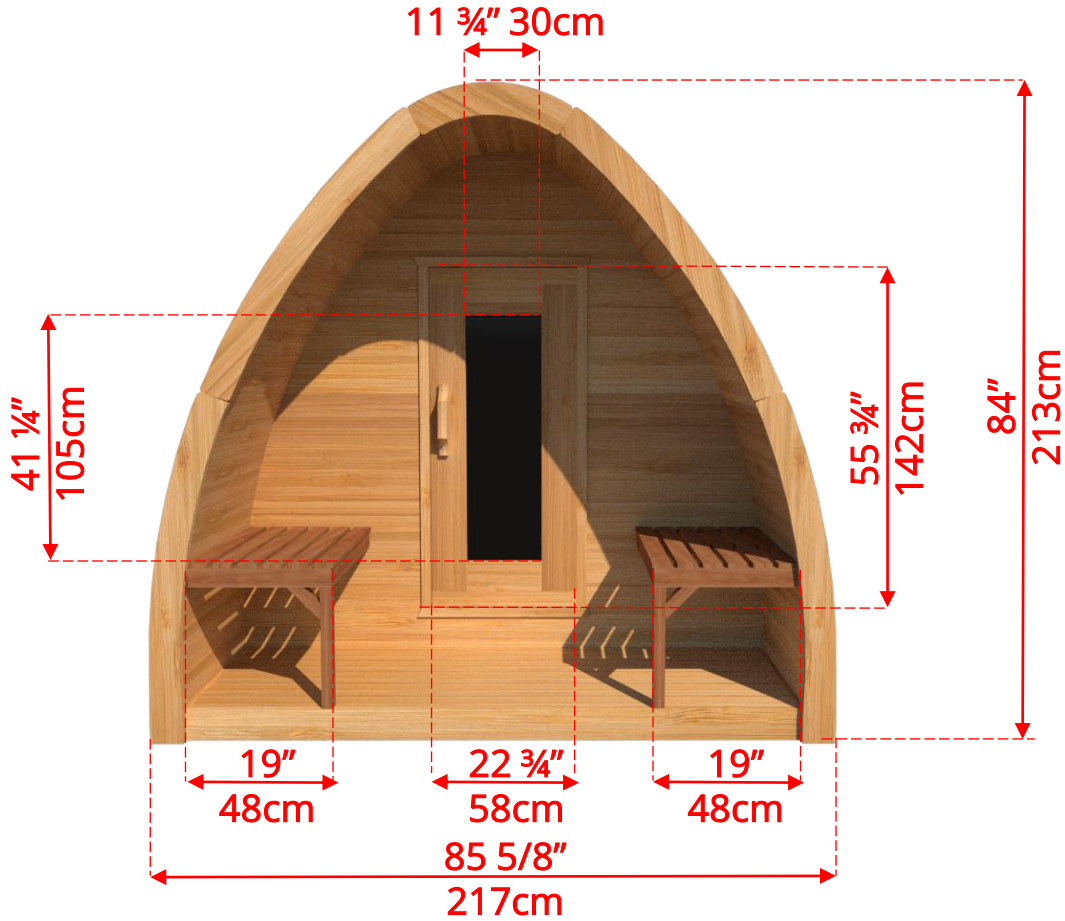

PSMINIPE/PSMINIPEKN

7' x 7' Western Red Cedar Mini Pod Sauna with Porch

PSMINIPE/PSMINIPEKN

7' x 7' Western Red Cedar Mini Pod Sauna with Porch

MINIPODLBENCH - L Bench on Back & 1 Side Wall

PSMINIPE/PSMINIPEKN

7' x 7' Western Red Cedar Mini Pod Sauna with Porch

MINIPODSIDE - Side Wall Benches

PSMINIPE/PSMINIPEKN

7' x 7' Western Red Cedar Mini Pod Sauna with Porch Window Options

W8 - Pod Shaped Window in Back Wall
59 ½" (151cm) x 42" (107cm)

Available with L Bench or Side wall bench layout

* Only available with Electric Heater

W1 - Rectangle Window in Back Wall
20" (50cm) x 30" (76cm)

Available with L Bench or Side wall bench layout

* Only available with Electric Heater

PW2 - 2 Windows in Front Wall of POD Sauna

12" (30cm) x 26 ¼" (67cm)