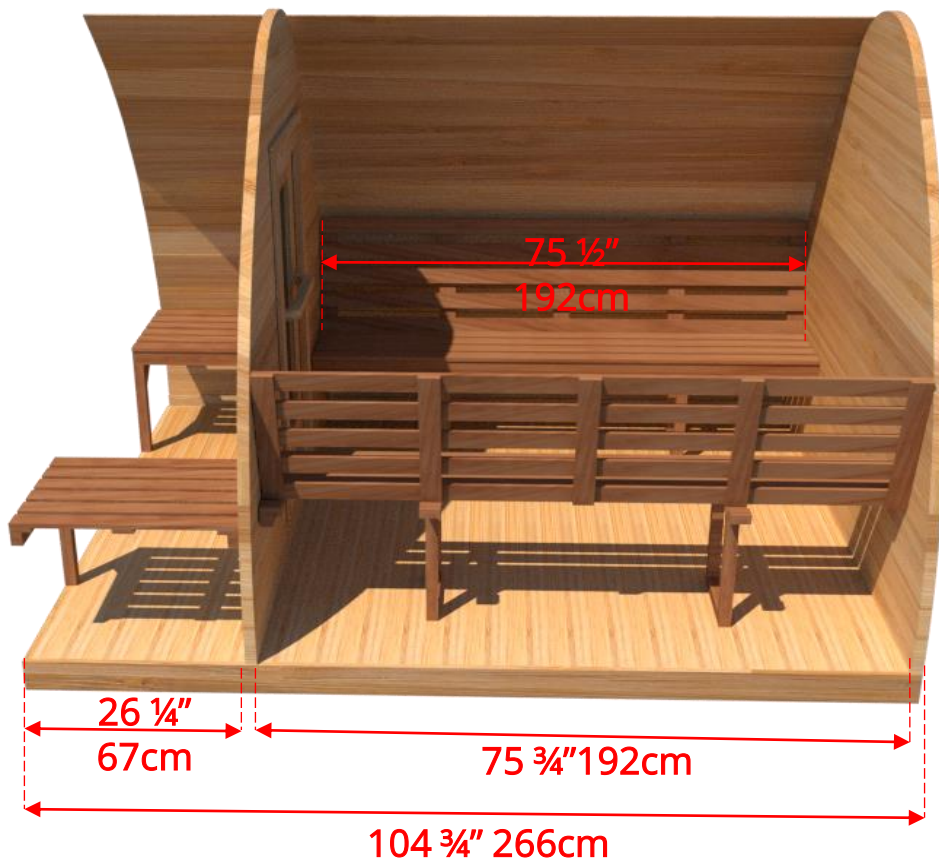

PSMINIPE/PSMINIPEKN

7' x 7' Western Red Cedar Mini Pod Sauna with Porch

PSMINIPE/PSMINIPEKN

7' x 7' Western Red Cedar Mini Pod Sauna with Porch

MINIPODLBENCH - L Bench on Back & 1 Side Wall

PSMINIPE/PSMINIPEKN

7' x 7' Western Red Cedar Mini Pod Sauna with Porch

MINIPODSIDE - Side Wall Benches

PSMINIPE/PSMINIPEKN

7' x 7' Western Red Cedar Mini Pod Sauna with Porch Window Options

W8 - Pod Shaped Window in Back Wall
59 ½" (151cm) x 42" (107cm)

Available with L Bench or Side wall bench layout

* Only available with Electric Heater

W1 - Rectangle Window in Back Wall
20" (50cm) x 30" (76cm)

Available with L Bench or Side wall bench layout

* Only available with Electric Heater

PW2 - 2 Windows in Front Wall of POD Sauna

12" (30cm) x 26 ¼" (67cm)