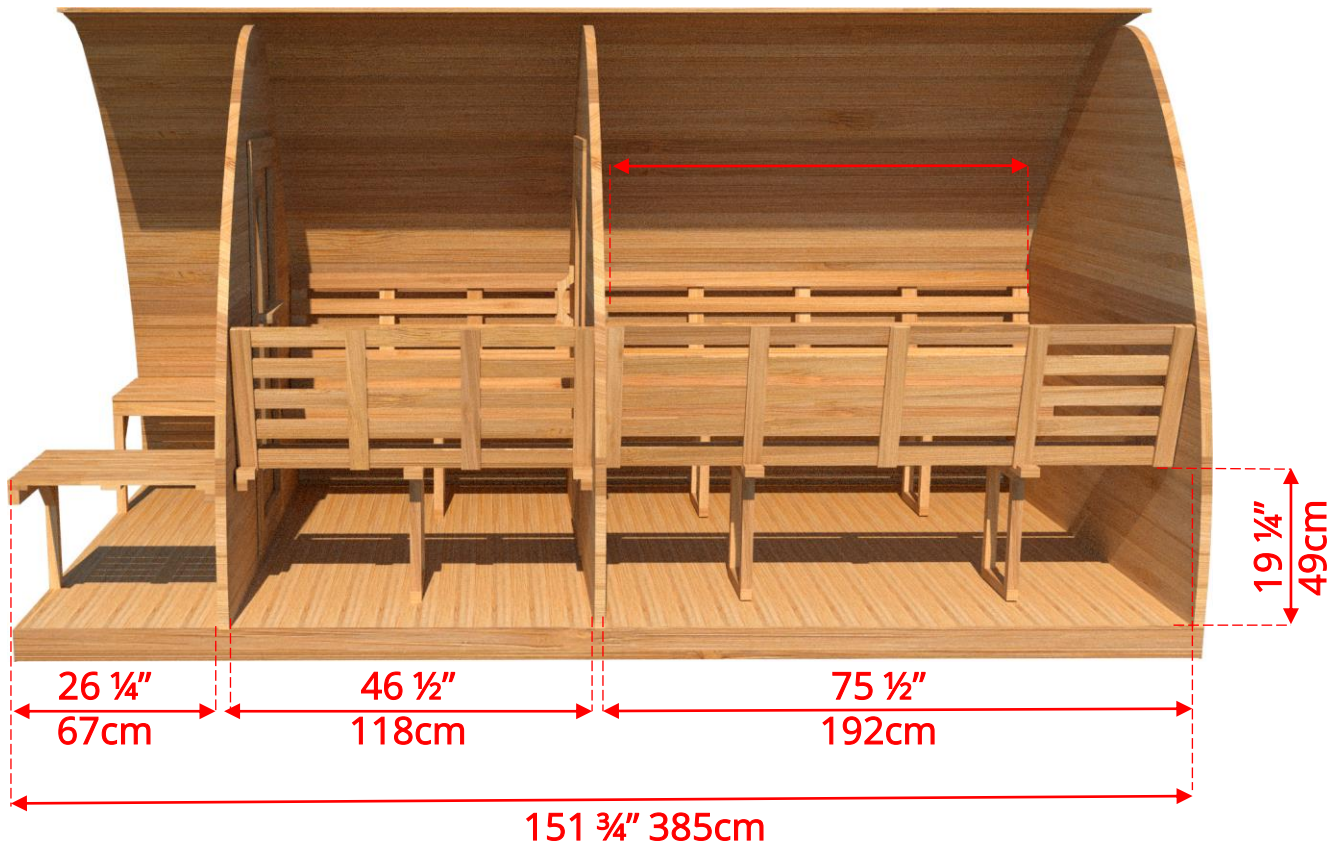

PSMINICPE/PSMINIKNCPE

7' x 7' Western Red Cedar Mini Pod Sauna with Changeroom & Porch

PSMINICPE/PSMINIKNCPE

7' x 7' Western Red Cedar Mini Pod Sauna with Changeroom & Porch

MINIPODLBENCH - L Bench on Back & 1 Side Wall

PSMINICPE/PSMINIKNCPE

7' x 7' Western Red Cedar Mini Pod Sauna with Changeroom & Porch

MINIPODSIDE - Side Wall Benches

PSMINICPE/PSMINIKNCPE

7' x 7' Western Red Cedar Mini Pod Sauna with Changeroom & Porch Window Options

W8 - Pod Shaped Window in Back Wall
59 ½" (151cm) x 42" (107cm)

Available with L Bench or Side wall bench layout

* Only available with Electric Heater

W1 - Rectangle Window in Back Wall
20" (50cm) x 30" (76cm)

Available with L Bench or Side wall bench layout

* Only available with Electric Heater

PW2 - 2 Windows in Front Wall of POD Sauna
* Also available in Changeroom wall