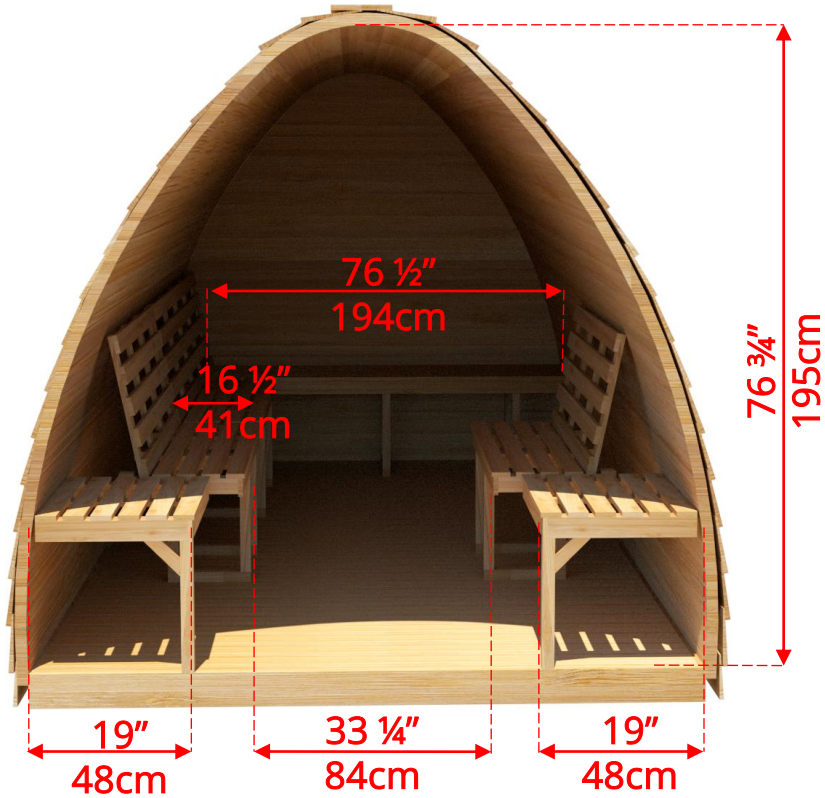

PSMINICPE/PSMINIKNCPE

7' x 7' Western Red Cedar Mini Pod Sauna with Changeroom & Porch

PSMINICPE/PSMINIKNCPE

7' x 7' Western Red Cedar Mini Pod Sauna with Changeroom & Porch

MINIPODLBENCH - L Bench on Back & 1 Side Wall

PSMINICPE/PSMINIKNCPE

7' x 7' Western Red Cedar Mini Pod Sauna with Changeroom & Porch

MINIPODSIDE - Side Wall Benches

PSMINICPE/PSMINIKNCPE

7' x 7' Western Red Cedar Mini Pod Sauna with Changeroom & Porch Window Options

W8 - Pod Shaped Window in Back Wall
59 ½" (151cm) x 42" (107cm)

Available with L Bench or Side wall bench layout

* Only available with Electric Heater

W1 - Rectangle Window in Back Wall
20" (50cm) x 30" (76cm)

Available with L Bench or Side wall bench layout

* Only available with Electric Heater

PW2 - 2 Windows in Front Wall of POD Sauna
* Also available in Changeroom wall