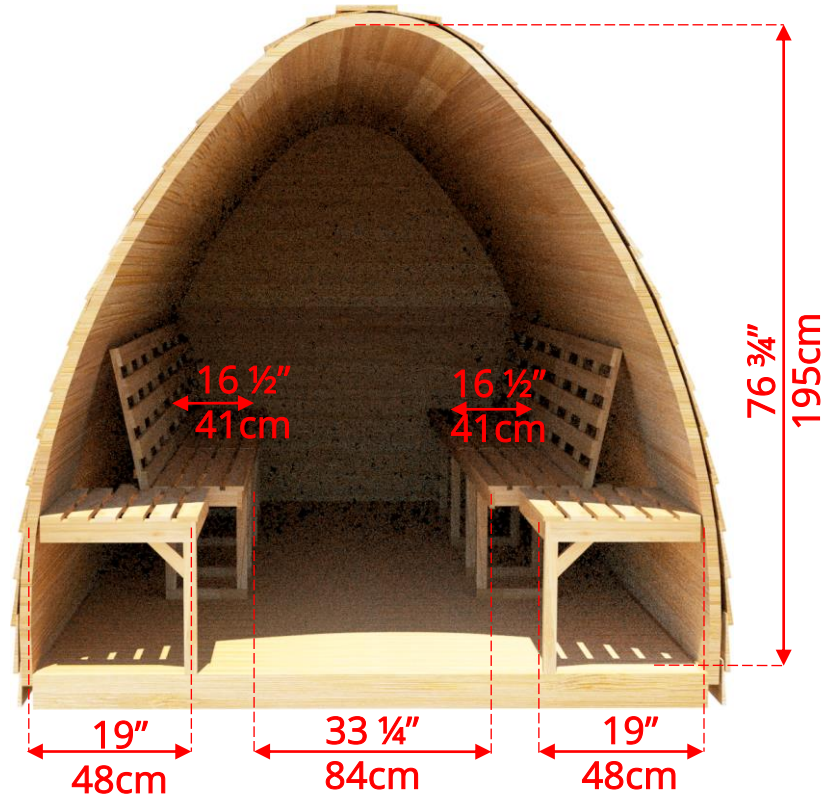

PSMINICPE/PSMINIKNCPE

7' x 7' Western Red Cedar Mini Pod Sauna with Changeroom & Porch

PSMINICPE/PSMINIKNCPE

7' x 7' Western Red Cedar Mini Pod Sauna with Changeroom & Porch

MINIPODLBENCH - L Bench on Back & 1 Side Wall

PSMINICPE/PSMINIKNCPE

7' x 7' Western Red Cedar Mini Pod Sauna with Changeroom & Porch

MINIPODSIDE - Side Wall Benches

PSMINICPE/PSMINIKNCPE

7' x 7' Western Red Cedar Mini Pod Sauna with Changeroom & Porch Window Options

W8 - Pod Shaped Window in Back Wall
59 ½" (151cm) x 42" (107cm)

Available with L Bench or Side wall bench layout

* Only available with Electric Heater

W1 - Rectangle Window in Back Wall
20" (50cm) x 30" (76cm)