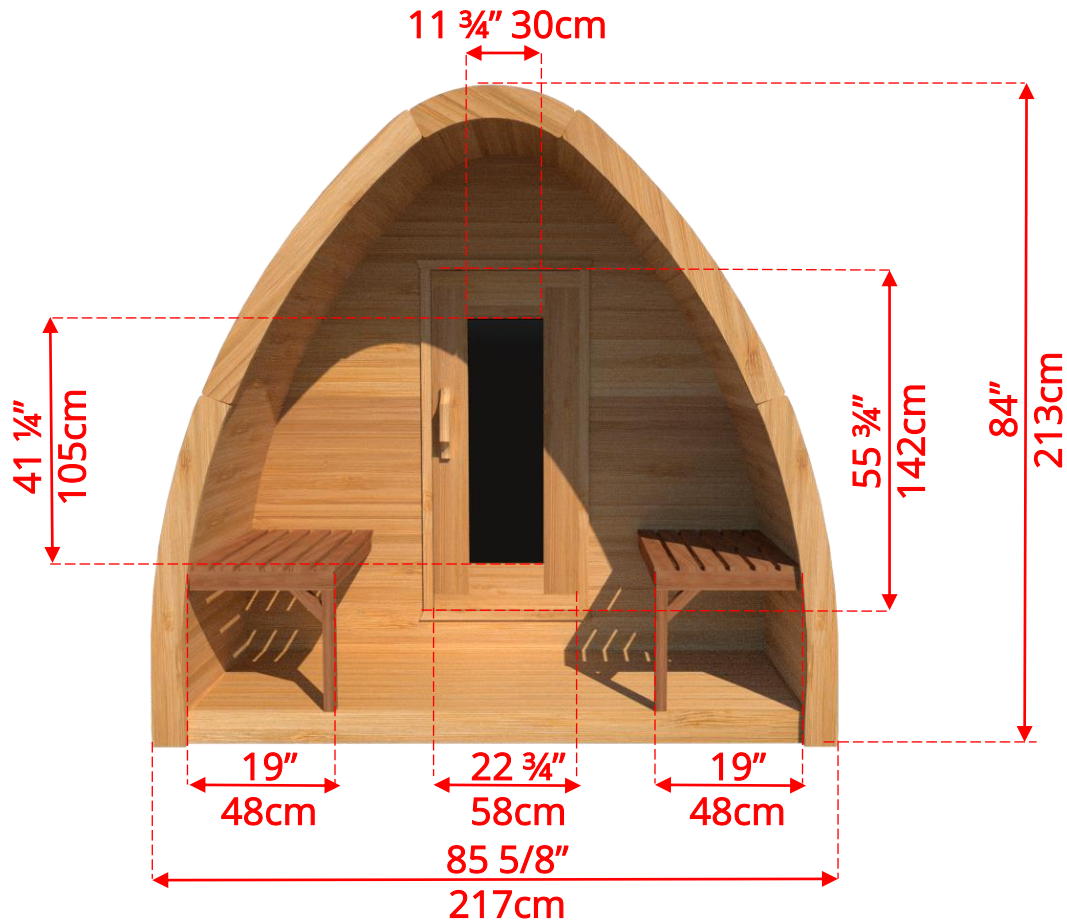

PSMINICPE/PSMINIKNCPE

7' x 7' Western Red Cedar Mini Pod Sauna with Changeroom & Porch

PSMINICPE/PSMINIKNCPE

7' x 7' Western Red Cedar Mini Pod Sauna with Changeroom & Porch

MINIPODLBENCH - L Bench on Back & 1 Side Wall

PSMINICPE/PSMINIKNCPE

7' x 7' Western Red Cedar Mini Pod Sauna with Changeroom & Porch

MINIPODSIDE - Side Wall Benches

PSMINICPE/PSMINIKNCPE

7' x 7' Western Red Cedar Mini Pod Sauna with Changeroom & Porch Window Options

W8 - Pod Shaped Window in Back Wall
59 ½" (151cm) x 42" (107cm)

Available with L Bench or Side wall bench layout

* Only available with Electric Heater

W1 - Rectangle Window in Back Wall
20" (50cm) x 30" (76cm)

Available with L Bench or Side wall bench layout

* Only available with Electric Heater

PW2 - 2 Windows in Front Wall of POD Sauna
* Also available in Changeroom wall