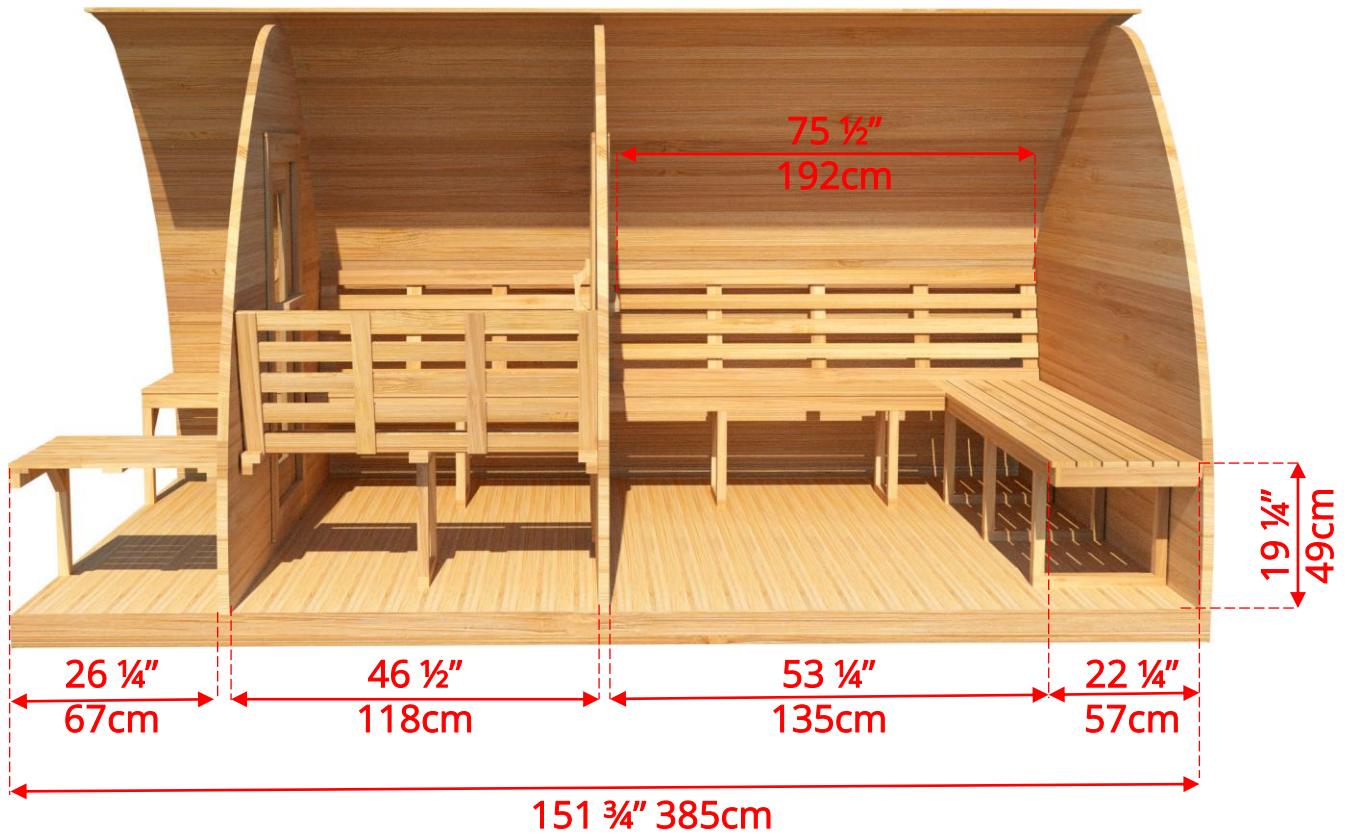

PSMINICPE/PSMINIKNCPE

7' x 7' Western Red Cedar Mini Pod Sauna with Changeroom & Porch

PSMINICPE/PSMINIKNCPE

7' x 7' Western Red Cedar Mini Pod Sauna with Changeroom & Porch

MINIPODLBENCH - L Bench on Back & 1 Side Wall

PSMINICPE/PSMINIKNCPE

7' x 7' Western Red Cedar Mini Pod Sauna with Changeroom & Porch

MINIPODSIDE - Side Wall Benches

PSMINICPE/PSMINIKNCPE

7' x 7' Western Red Cedar Mini Pod Sauna with Changeroom & Porch Window Options

W8 - Pod Shaped Window in Back Wall
59 ½" (151cm) x 42" (107cm)

Available with L Bench or Side wall bench layout

* Only available with Electric Heater

W1 - Rectangle Window in Back Wall
20" (50cm) x 30" (76cm)

Available with L Bench or Side wall bench layout

* Only available with Electric Heater

PW2 - 2 Windows in Front Wall of POD Sauna
* Also available in Changeroom wall