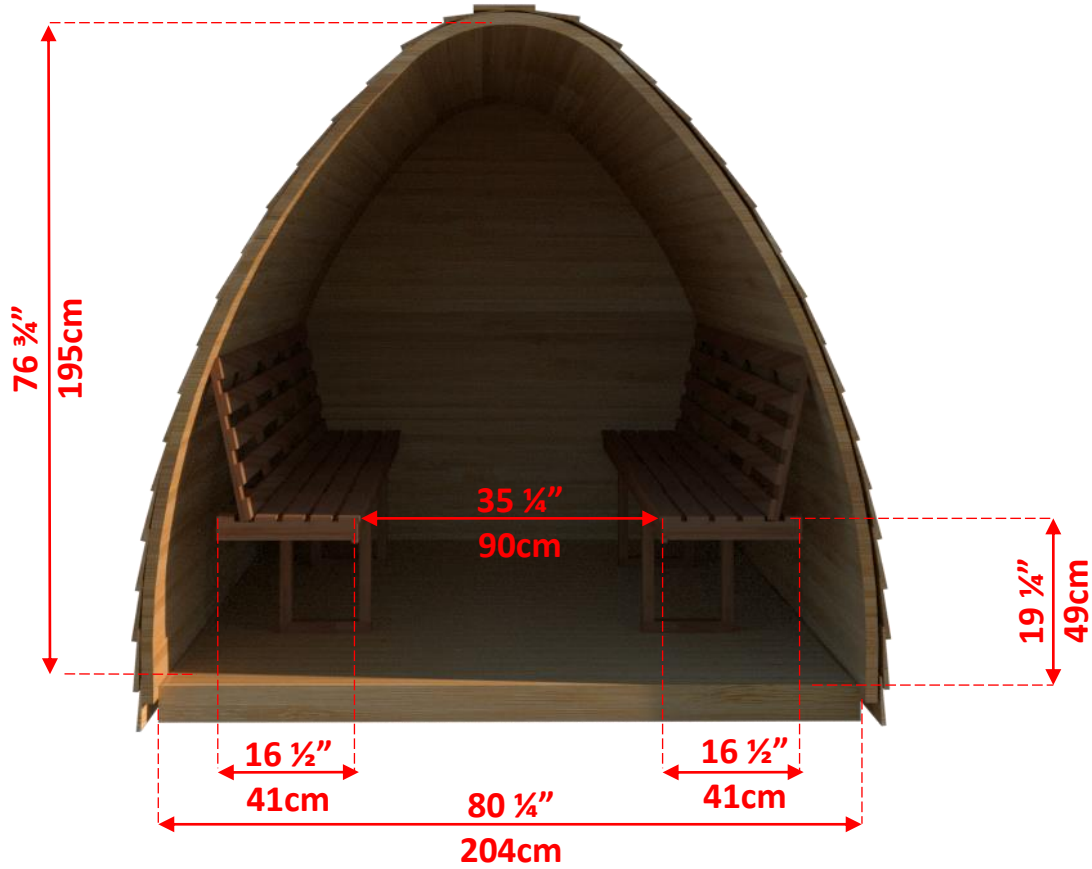

PSMINIW/PSMINIWKN

7' x 7' Western Red Cedar Mini Pod Sauna

7' x 7' Western Red Cedar Mini Pod Sauna

MINIPODSIDE - Side Wall Benches

PSMINIW/PSMINIWKN

7' x 7' Western Red Cedar Mini Pod Sauna

Window Options

PW2 -2 Windows in Front Wall of POD Sauna

12" (30cm) x 26 ¼" (67cm)

PSMINIW/PSMINIWKN

7' x 7' Western Red Cedar Mini Pod Sauna

Wood Burning Heater

BSB212 – Chimney Heat Shield Set for out the Back Wall

** not available with Back wall bench layout*

- Diagram shows dimensions for Wood Heater and BSB212 Only.
 - Refer to other diagrams for sauna dimensions.