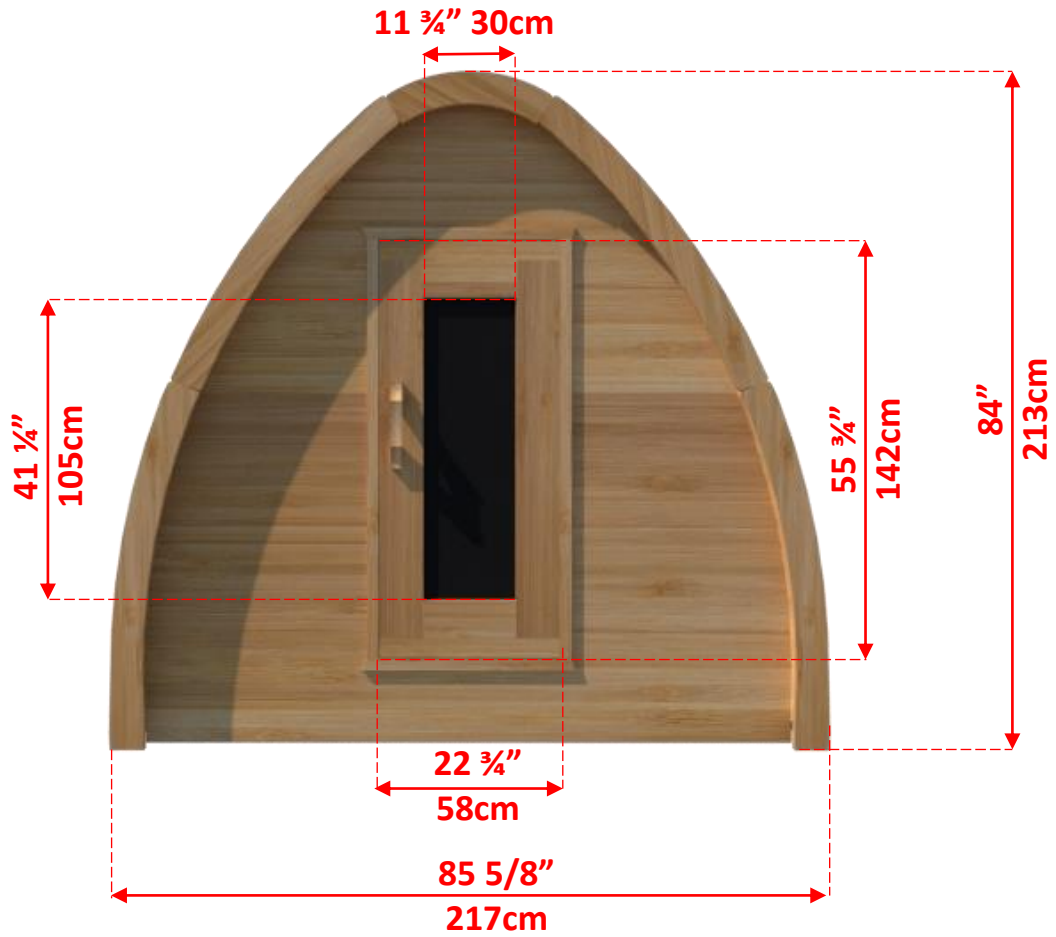

PSMINIW/PSMINIWKN

7' x 7' Western Red Cedar Mini Pod Sauna

7' x 7' Western Red Cedar Mini Pod Sauna

MINIPODSIDE - Side Wall Benches

PSMINIW/PSMINIWKN

7' x 7' Western Red Cedar Mini Pod Sauna

Window Options

PW2 -2 Windows in Front Wall of POD Sauna

12" (30cm) x 26 ¼" (67cm)

PSMINIW/PSMINIWKN

7' x 7' Western Red Cedar Mini Pod Sauna

Wood Burning Heater

BSB212 – Chimney Heat Shield Set for out the Back Wall

** not available with Back wall bench layout*

- Diagram shows dimensions for Wood Heater and BSB212 Only.
 - Refer to other diagrams for sauna dimensions.