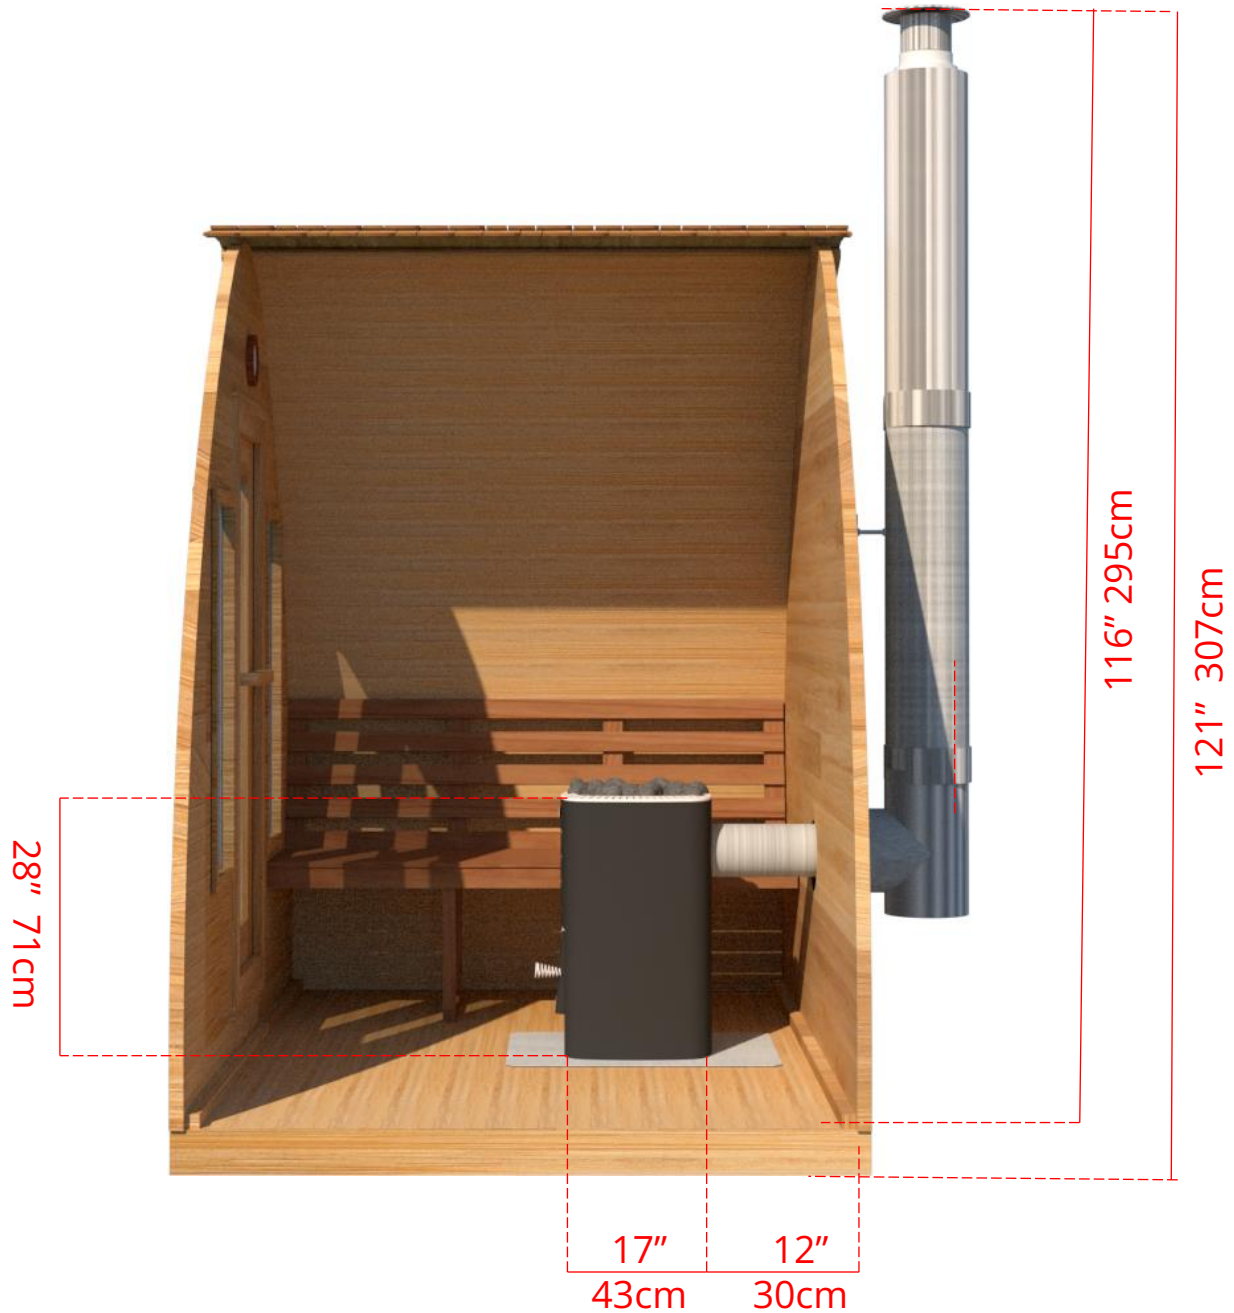

PSMINIW/PSMINIWKN

7' x 7' Western Red Cedar Mini Pod Sauna

7' x 7' Western Red Cedar Mini Pod Sauna

MINIPODSIDE - Side Wall Benches

PSMINIW/PSMINIWKN

7' x 7' Western Red Cedar Mini Pod Sauna

Window Options

PW2 -2 Windows in Front Wall of POD Sauna

12" (30cm) x 26 ¼" (67cm)

PSMINIW/PSMINIWKN

7' x 7' Western Red Cedar Mini Pod Sauna

Wood Burning Heater

BSB212 – Chimney Heat Shield Set for out the Back Wall

** not available with Back wall bench layout*

- Diagram shows dimensions for Wood Heater and BSB212 Only.
 - Refer to other diagrams for sauna dimensions.