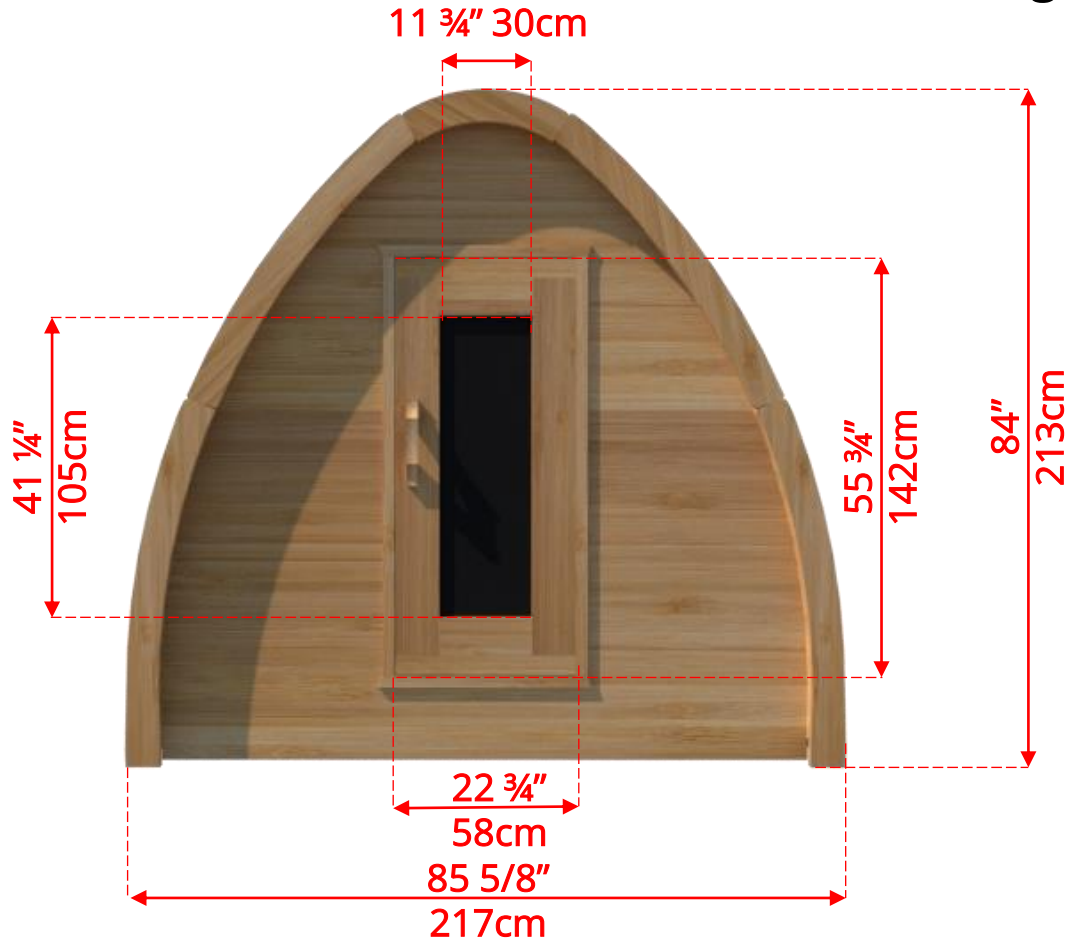

## 7' x 7' Western Red Cedar Mini Pod Sauna with Changeroom

# 7' x 7' Western Red Cedar Mini Pod Sauna with Porch

### Window Options

**PW2 -2 Windows in Front Wall of POD Sauna**

12" (30cm) x 26 ¼" (67cm)

\* Also available in Changeroom wall