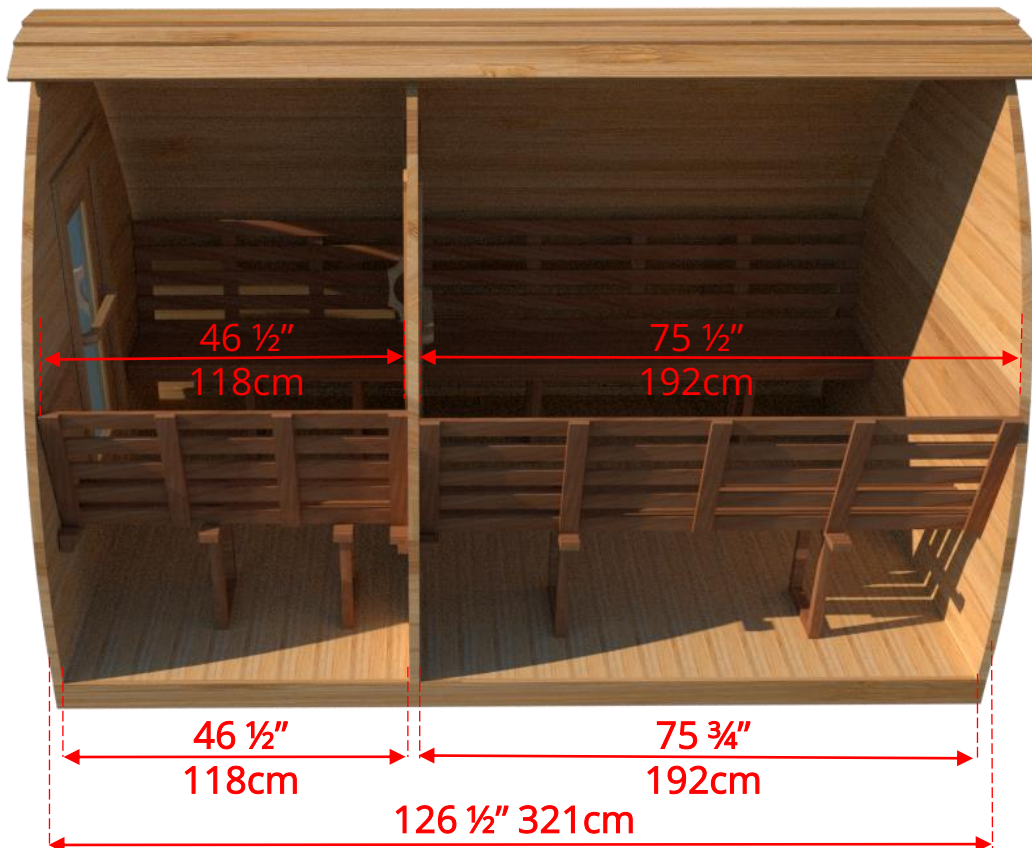

PSMINICW/ PSMINICWKN

7' x 7' Western Red Cedar Mini Pod Sauna with Changeroom

MINIPODSIDE - Side Wall Benches