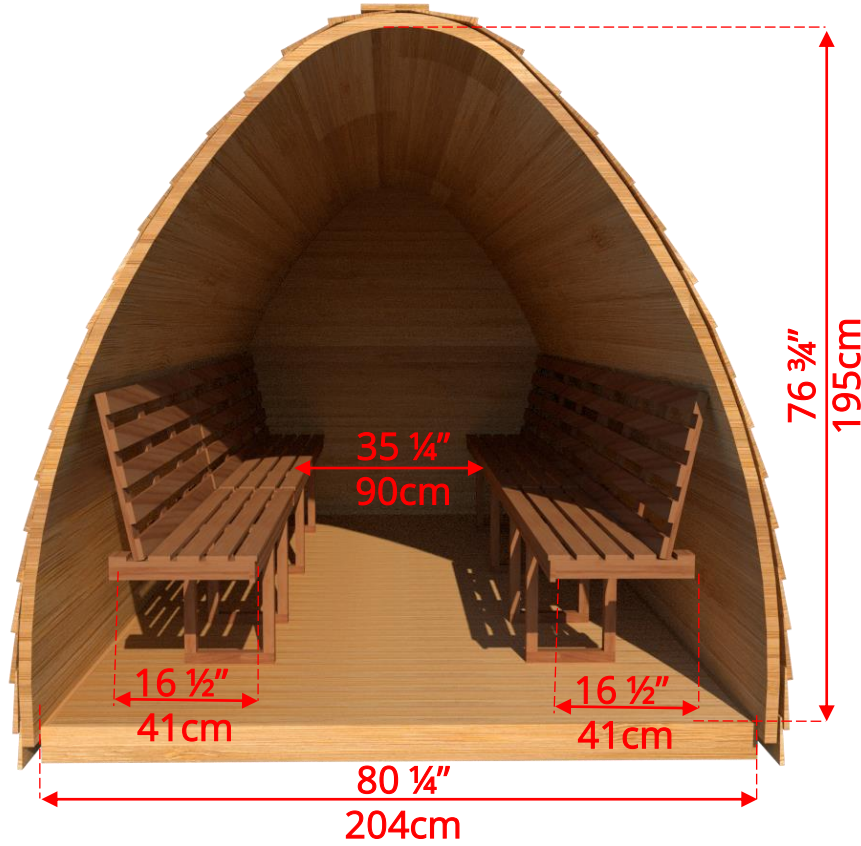

PSMINICW/ PSMINICWKN

7' x 7' Western Red Cedar Mini Pod Sauna with Changeroom

MINIPODSIDE - Side Wall Benches