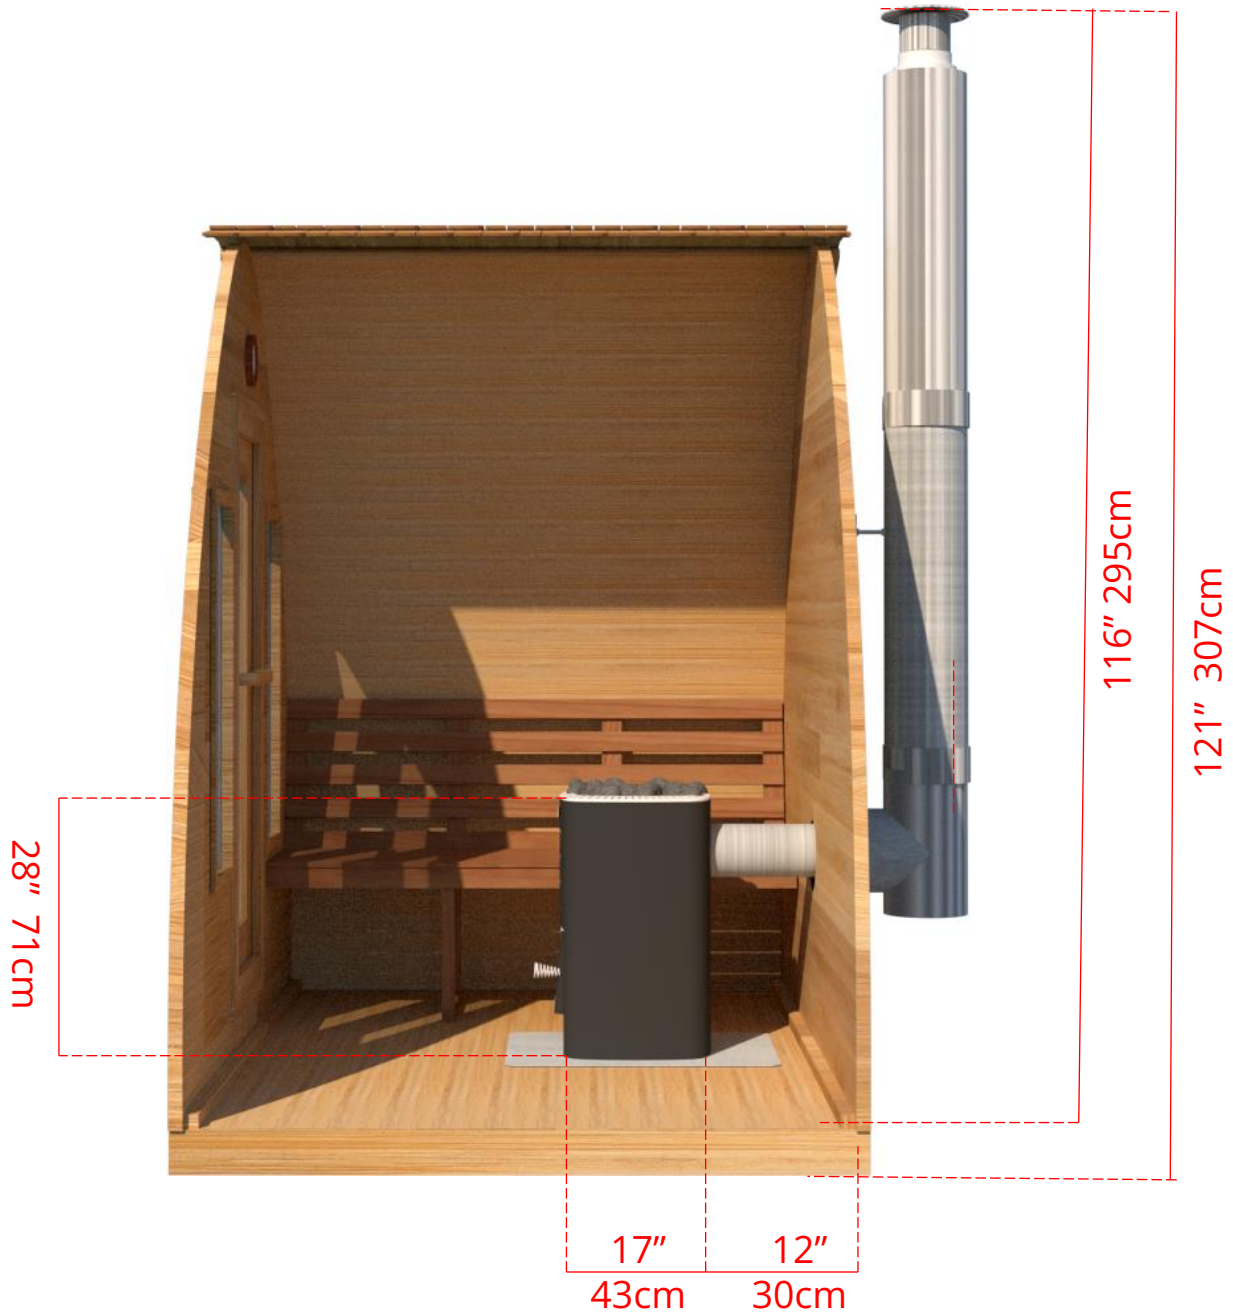

PSMINICW/ PSMINICWKN

7' x 7' Western Red Cedar Mini Pod Sauna with Porch

Wood Burning Heater

BSB212 – Chimney Heat Shield Set for out the Back Wall

* not available with Back wall bench layout

- Diagram shows dimensions for Wood Heater and BSB212 Only.
  - Refer to other diagrams for sauna dimensions.