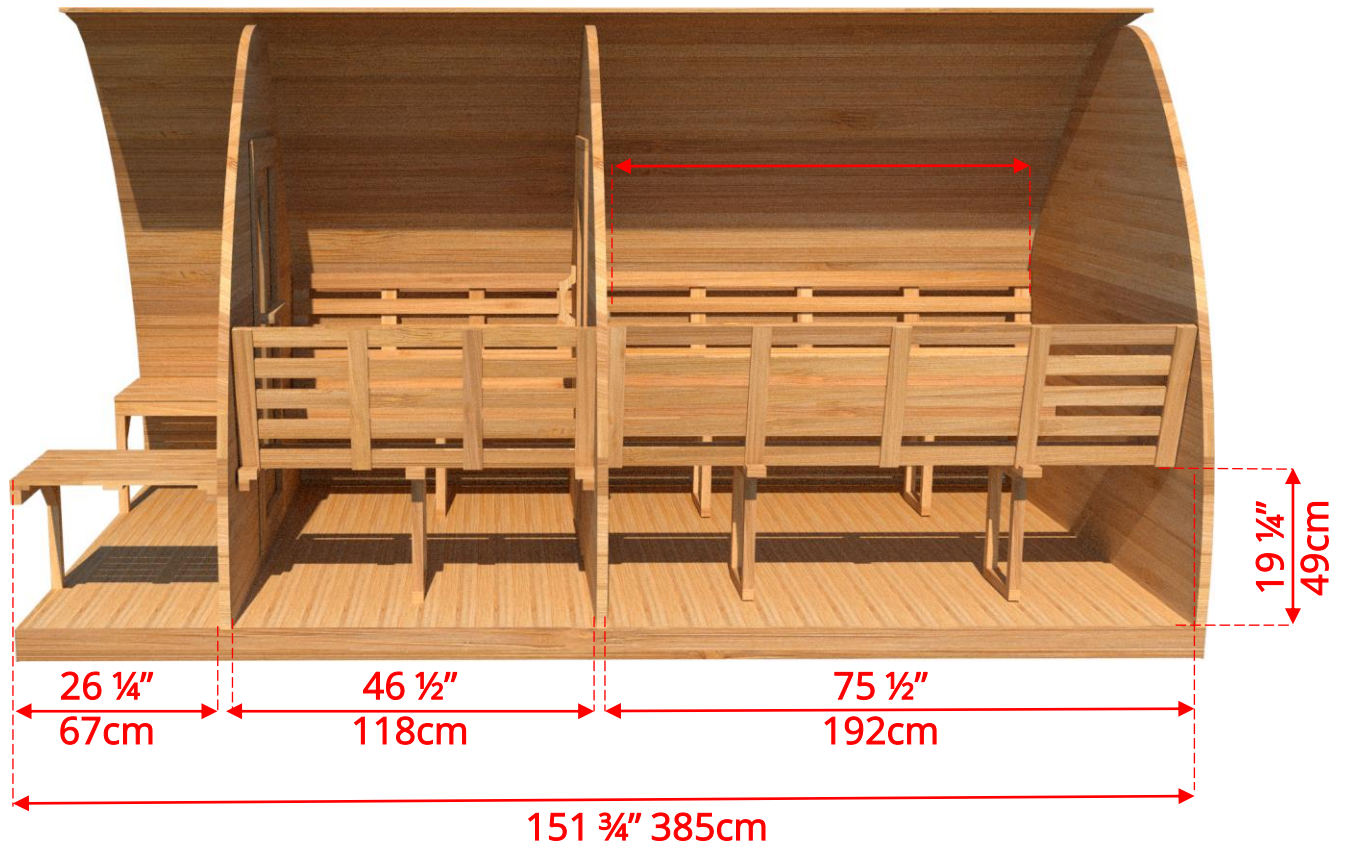

PSMINICPW/ PSMINICPWKN

7' x 7' Western Red Cedar Mini Pod Sauna with Changeroom & Porch

PSMINICPW/ PSMINICPWKN

7' x 7' Western Red Cedar Mini Pod Sauna with Changeroom & Porch
MINIPODLBENCH - L Bench on Back & 1 Side Wall

PSMINICPW/ PSMINICPWKN

7' x 7' Western Red Cedar Mini Pod Sauna with Changeroom & Porch
MINIPODSIDE - Side Wall Benches

PSMINICPW/ PSMINICPWKN

7' x 7' Western Red Cedar Mini Pod Sauna with Porch

Window Options

PW2 -2 Windows in Front Wall of POD Sauna

12" (30cm) x 26 ¼" (67cm)

* Also available in Changeroom wall

PSMINICPW/ PSMINICPWKN

7' x 7' Western Red Cedar Mini Pod Sauna with Porch

Wood Burning Heater

BSB212 – Chimney Heat Shield Set for out the Back Wall

** not available with Back wall bench layout*

- Diagram shows dimensions for Wood Heater and BSB212 Only.
 - Refer to other diagrams for sauna dimensions.