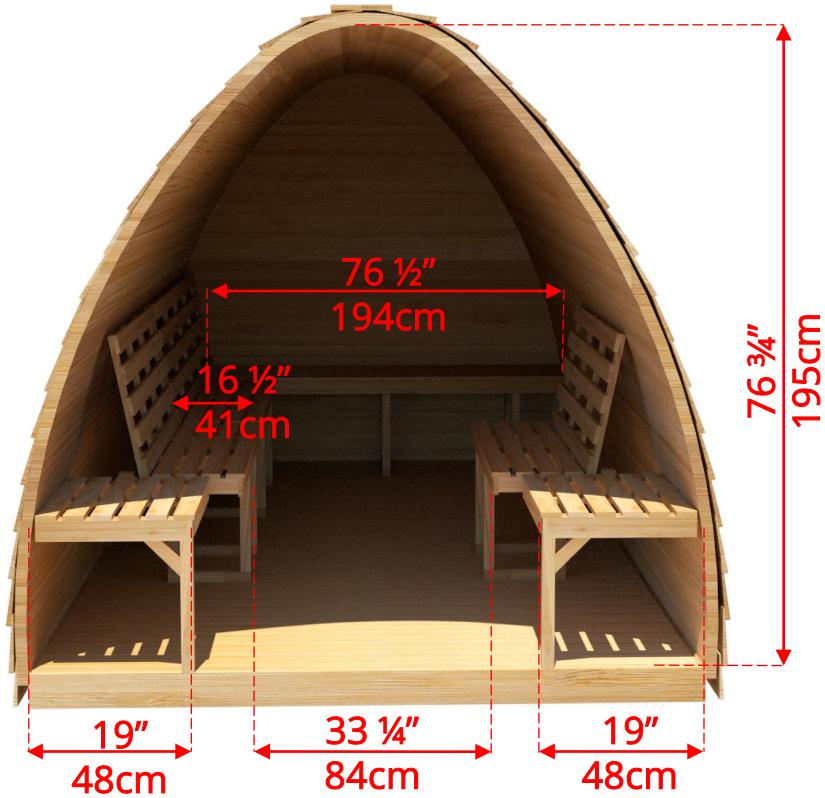

PSMINICPW/ PSMINICPWKN

7' x 7' Western Red Cedar Mini Pod Sauna with Changeroom & Porch

PSMINICPW/ PSMINICPWKN

7' x 7' Western Red Cedar Mini Pod Sauna with Changeroom & Porch
MINIPODLBENCH - L Bench on Back & 1 Side Wall

PSMINICPW/ PSMINICPWKN

7' x 7' Western Red Cedar Mini Pod Sauna with Changeroom & Porch
MINIPODSIDE - Side Wall Benches

PSMINICPW/ PSMINICPWKN

7' x 7' Western Red Cedar Mini Pod Sauna with Porch

Window Options

PW2 -2 Windows in Front Wall of POD Sauna

12" (30cm) x 26 ¼" (67cm)

* Also available in Changeroom wall

PSMINICPW/ PSMINICPWKN

7' x 7' Western Red Cedar Mini Pod Sauna with Porch

Wood Burning Heater

BSB212 – Chimney Heat Shield Set for out the Back Wall

** not available with Back wall bench layout*

- Diagram shows dimensions for Wood Heater and BSB212 Only.
 - Refer to other diagrams for sauna dimensions.