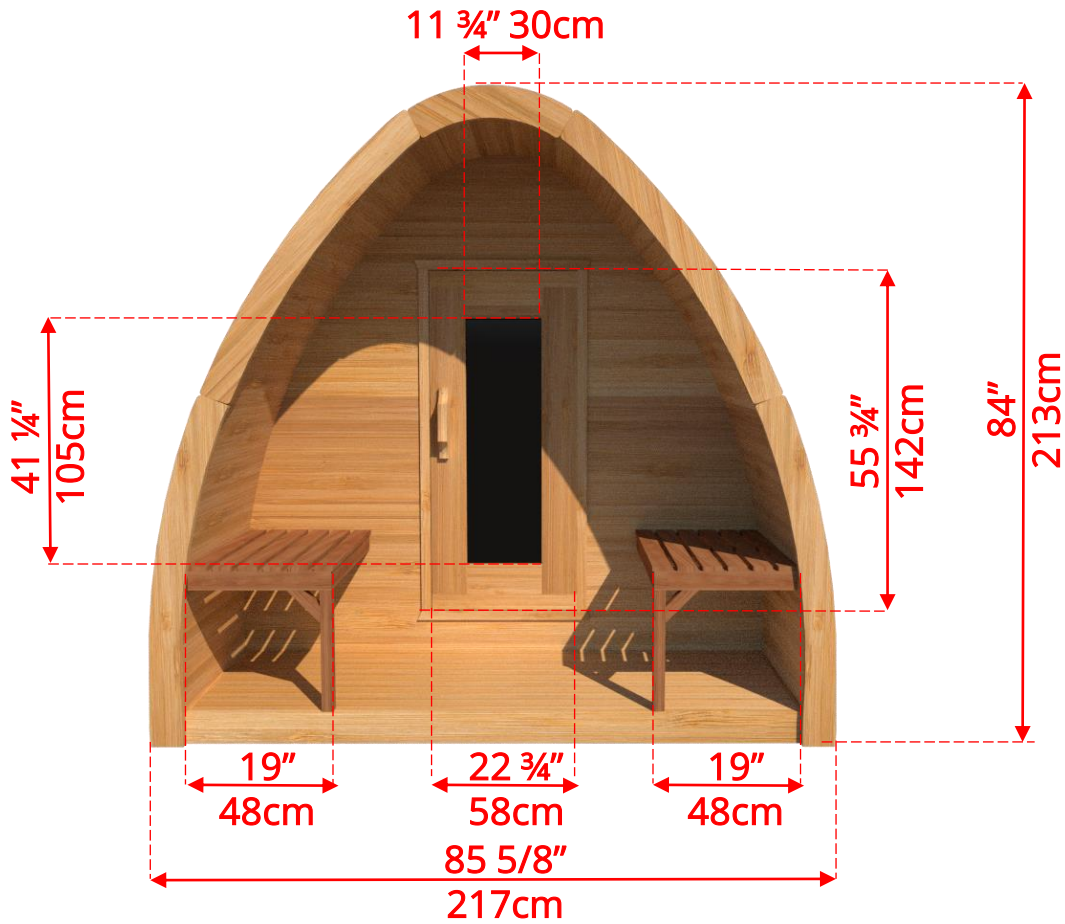

PSMINICPW/ PSMINICPWKN

7' x 7' Western Red Cedar Mini Pod Sauna with Changeroom & Porch

PSMINICPW/ PSMINICPWKN

7' x 7' Western Red Cedar Mini Pod Sauna with Changeroom & Porch
MINIPODLBENCH - L Bench on Back & 1 Side Wall

PSMINICPW/ PSMINICPWKN

7' x 7' Western Red Cedar Mini Pod Sauna with Changeroom & Porch
MINIPODSIDE - Side Wall Benches

PSMINICPW/ PSMINICPWKN

7' x 7' Western Red Cedar Mini Pod Sauna with Porch

Window Options

PW2 -2 Windows in Front Wall of POD Sauna

12" (30cm) x 26 ¼" (67cm)

* Also available in Changeroom wall

PSMINICPW/ PSMINICPWKN

7' x 7' Western Red Cedar Mini Pod Sauna with Porch

Wood Burning Heater

BSB212 – Chimney Heat Shield Set for out the Back Wall

** not available with Back wall bench layout*

- Diagram shows dimensions for Wood Heater and BSB212 Only.
 - Refer to other diagrams for sauna dimensions.