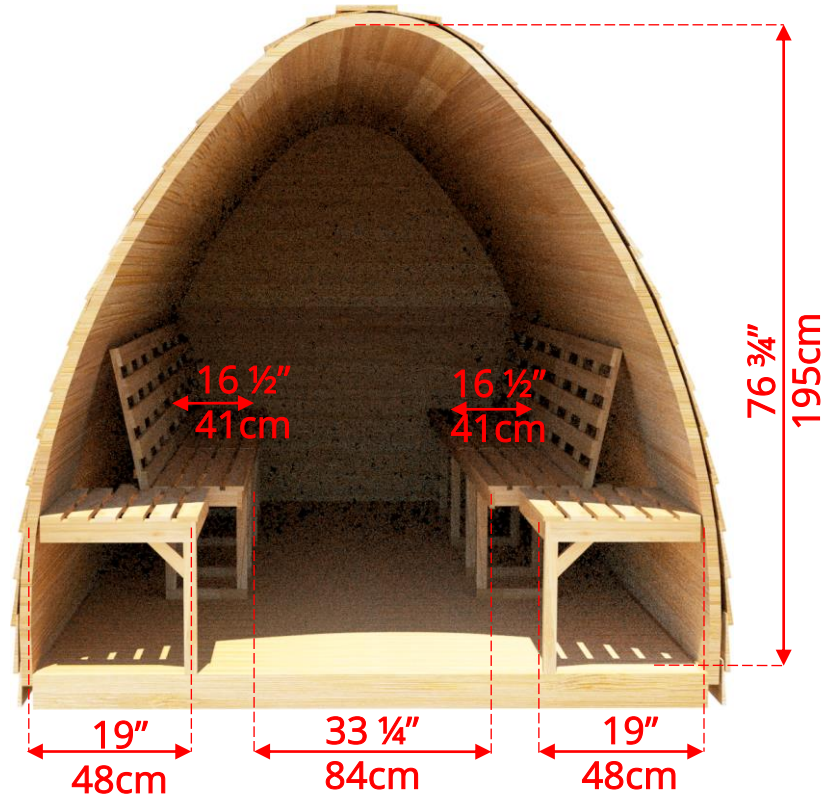

PSMINICPW/ PSMINICPWKN

7' x 7' Western Red Cedar Mini Pod Sauna with Changeroom & Porch

PSMINICPW/ PSMINICPWKN

7' x 7' Western Red Cedar Mini Pod Sauna with Changeroom & Porch
MINIPODLBENCH - L Bench on Back & 1 Side Wall

PSMINICPW/ PSMINICPWKN

7' x 7' Western Red Cedar Mini Pod Sauna with Changeroom & Porch
MINIPODSIDE - Side Wall Benches

PSMINICPW/ PSMINICPWKN

7' x 7' Western Red Cedar Mini Pod Sauna with Porch

Window Options

PW2 -2 Windows in Front Wall of POD Sauna

12" (30cm) x 26 ¼" (67cm)

* Also available in Changeroom wall

PSMINICPW/ PSMINICPWKN

7' x 7' Western Red Cedar Mini Pod Sauna with Porch

Wood Burning Heater

BSB212 – Chimney Heat Shield Set for out the Back Wall

** not available with Back wall bench layout*

- Diagram shows dimensions for Wood Heater and BSB212 Only.
 - Refer to other diagrams for sauna dimensions.