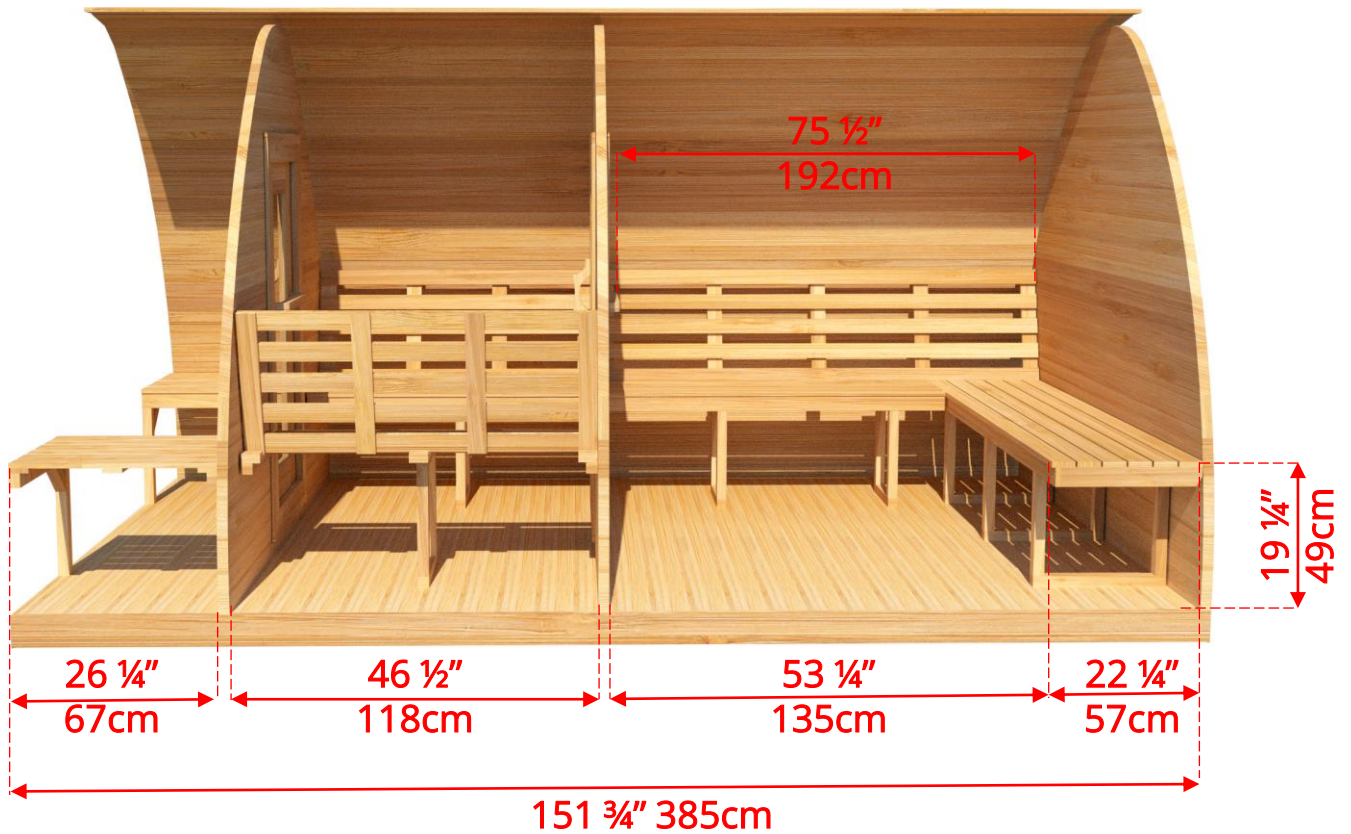

PSMINICPW/ PSMINICPWKN

7' x 7' Western Red Cedar Mini Pod Sauna with Changeroom & Porch

PSMINICPW/ PSMINICPWKN

7' x 7' Western Red Cedar Mini Pod Sauna with Changeroom & Porch
MINIPODLBENCH - L Bench on Back & 1 Side Wall

PSMINICPW/ PSMINICPWKN

7' x 7' Western Red Cedar Mini Pod Sauna with Changeroom & Porch
MINIPODSIDE - Side Wall Benches

PSMINICPW/ PSMINICPWKN

7' x 7' Western Red Cedar Mini Pod Sauna with Porch

Window Options

PW2 -2 Windows in Front Wall of POD Sauna

12" (30cm) x 26 ¼" (67cm)

* Also available in Changeroom wall

PSMINICPW/ PSMINICPWKN

7' x 7' Western Red Cedar Mini Pod Sauna with Porch

Wood Burning Heater

BSB212 – Chimney Heat Shield Set for out the Back Wall

** not available with Back wall bench layout*

- Diagram shows dimensions for Wood Heater and BSB212 Only.
 - Refer to other diagrams for sauna dimensions.