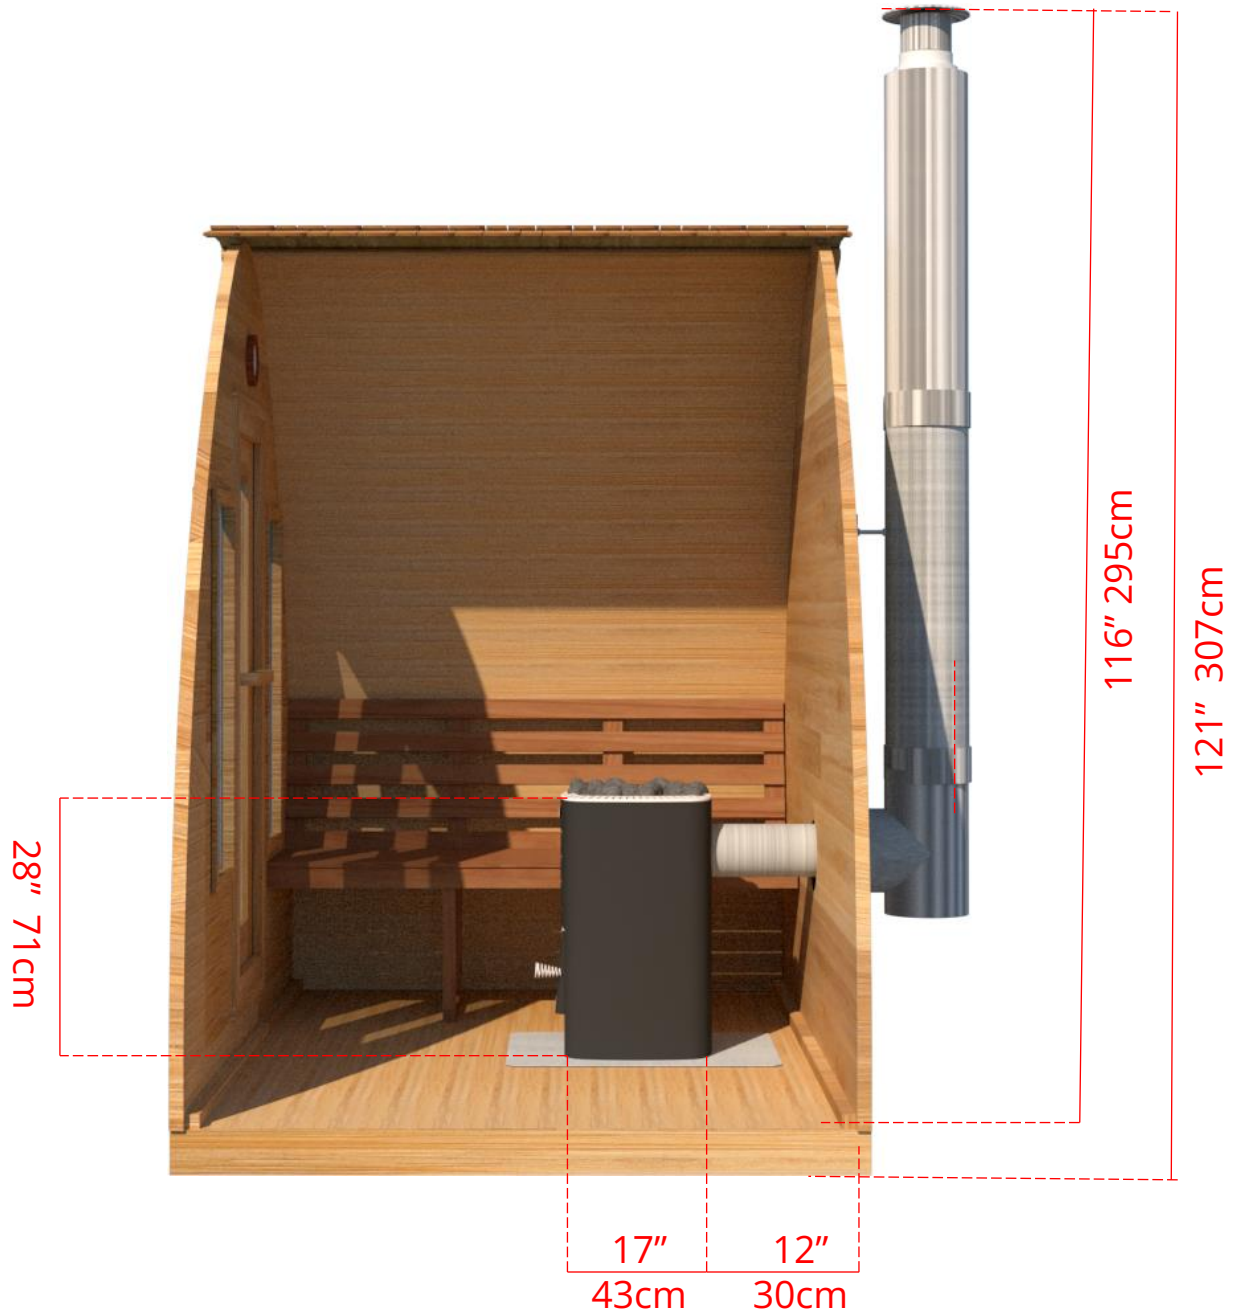

PSMINICPW/ PSMINICPWKN

7' x 7' Western Red Cedar Mini Pod Sauna with Changeroom & Porch

PSMINICPW/ PSMINICPWKN

7' x 7' Western Red Cedar Mini Pod Sauna with Changeroom & Porch
MINIPODLBENCH - L Bench on Back & 1 Side Wall

PSMINICPW/ PSMINICPWKN

7' x 7' Western Red Cedar Mini Pod Sauna with Changeroom & Porch
MINIPODSIDE - Side Wall Benches

PSMINICPW/ PSMINICPWKN

7' x 7' Western Red Cedar Mini Pod Sauna with Porch

Window Options

PW2 -2 Windows in Front Wall of POD Sauna

12" (30cm) x 26 ¼" (67cm)

* Also available in Changeroom wall

PSMINICPW/ PSMINICPWKN

7' x 7' Western Red Cedar Mini Pod Sauna with Porch

Wood Burning Heater

BSB212 – Chimney Heat Shield Set for out the Back Wall

** not available with Back wall bench layout*

- Diagram shows dimensions for Wood Heater and BSB212 Only.
 - Refer to other diagrams for sauna dimensions.