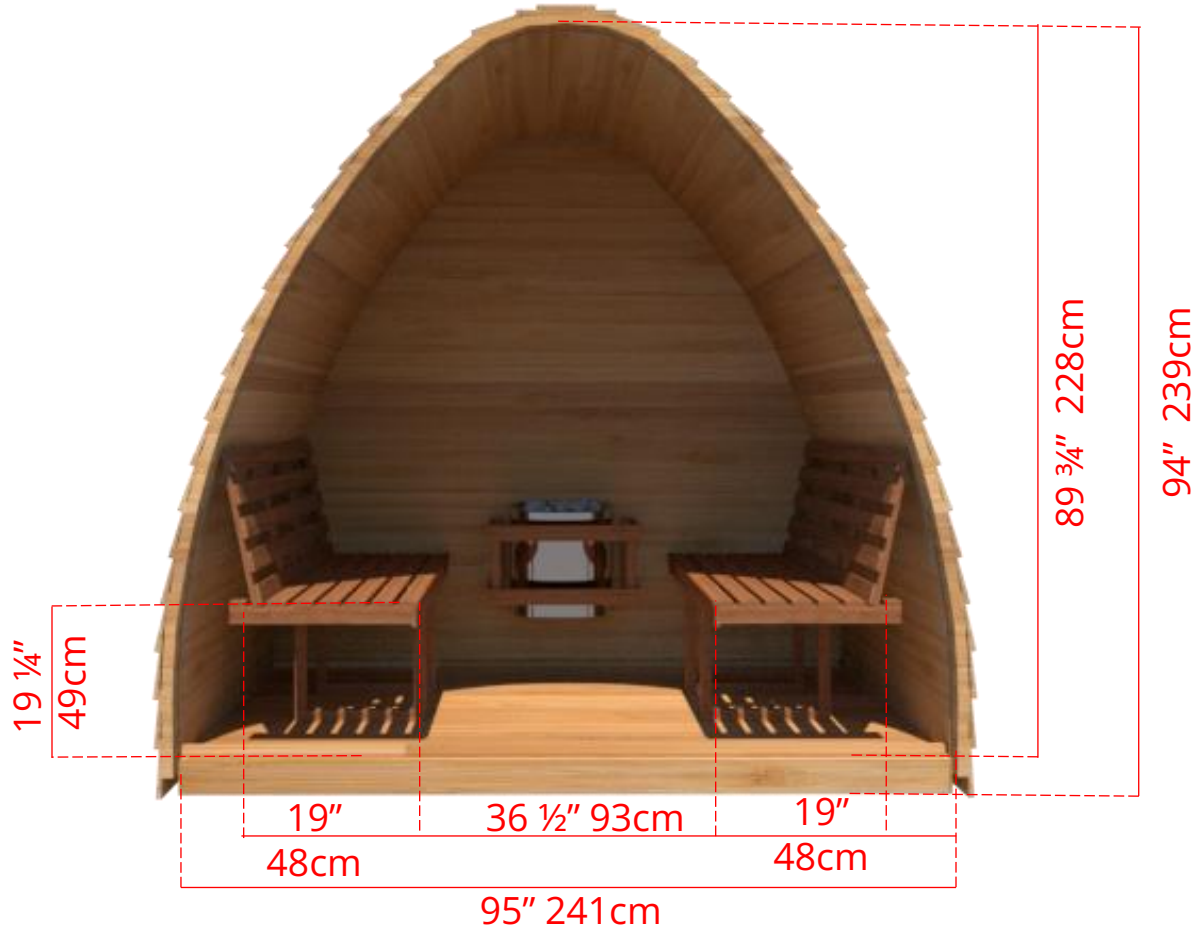

860W/862W

8' x 6' Western Red Cedar Pod Sauna

860W/862W 8' x 6' Western Red Cedar Pod Sauna

86STU – Standard Side Wall Benches

860W/862W

8' x 6' Western Red Cedar Pod Sauna

86SSU – Signature Benches

860W/862W 8' x 6' Pod Sauna

Window Options

PW2 -2 Windows in Front Wall and/or Back Wall of POD Sauna

12" (30cm) x 26 ¼" (67cm)

860W/862W 8' x 6' Western Red Cedar Pod Sauna

Wood Burning Heater

BSB212 – Chimney Heat Shield Set for out the Back Wall

** not available with Back wall bench layout*

- Diagram shows dimensions for Wood Heater and BSB212 Only.
 - Refer to other diagrams for sauna dimensions.