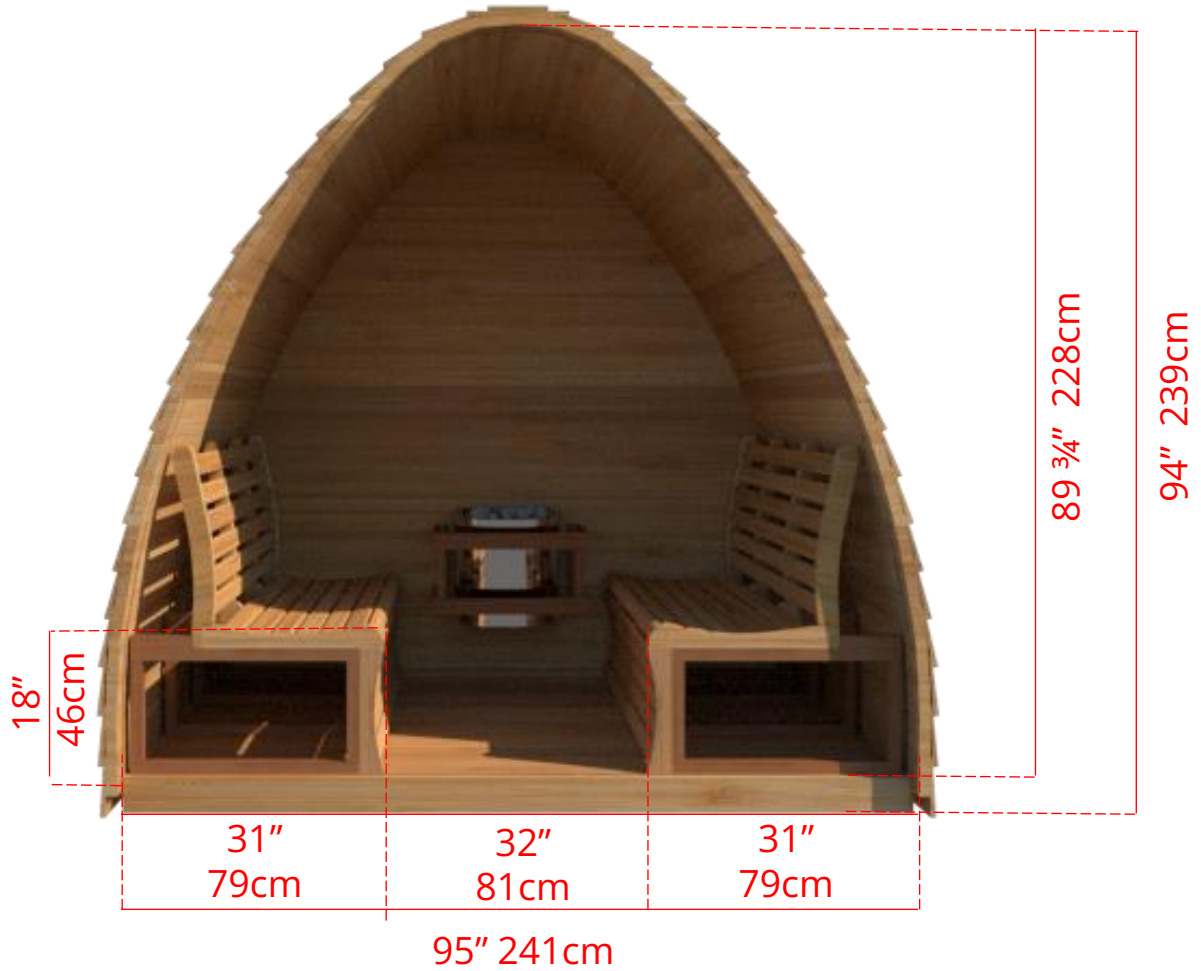

860W/862W

8' x 6' Western Red Cedar Pod Sauna

860W/862W 8' x 6' Western Red Cedar Pod Sauna

86STU – Standard Side Wall Benches

860W/862W

8' x 6' Western Red Cedar Pod Sauna

86SSU – Signature Benches

860W/862W 8' x 6' Pod Sauna

Window Options

PW2 -2 Windows in Front Wall and/or Back Wall of POD Sauna

12" (30cm) x 26 ¼" (67cm)

860W/862W 8' x 6' Western Red Cedar Pod Sauna

Wood Burning Heater

BSB212 – Chimney Heat Shield Set for out the Back Wall

** not available with Back wall bench layout*

- Diagram shows dimensions for Wood Heater and BSB212 Only.
 - Refer to other diagrams for sauna dimensions.