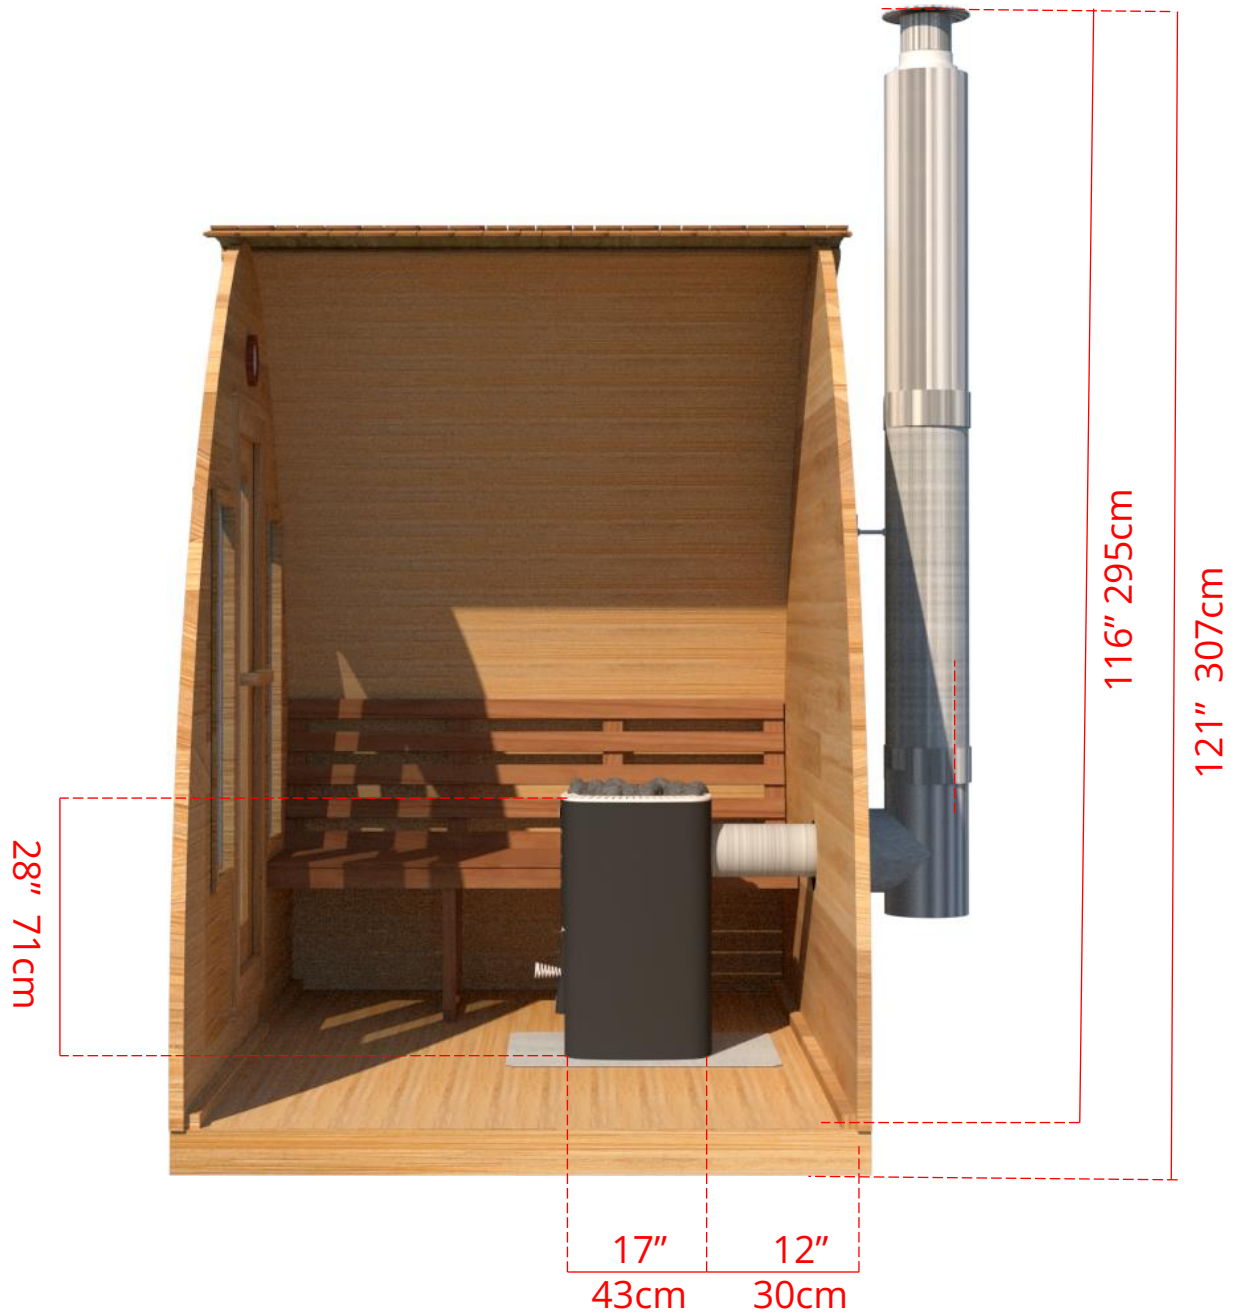

860W/862W

8' x 6' Western Red Cedar Pod Sauna

860W/862W 8' x 6' Western Red Cedar Pod Sauna

86STU – Standard Side Wall Benches

860W/862W

8' x 6' Western Red Cedar Pod Sauna

86SSU – Signature Benches

860W/862W 8' x 6' Pod Sauna

Window Options

PW2 -2 Windows in Front Wall and/or Back Wall of POD Sauna

12" (30cm) x 26 ¼" (67cm)

860W/862W 8' x 6' Western Red Cedar Pod Sauna

Wood Burning Heater

BSB212 – Chimney Heat Shield Set for out the Back Wall

** not available with Back wall bench layout*

- Diagram shows dimensions for Wood Heater and BSB212 Only.
 - Refer to other diagrams for sauna dimensions.