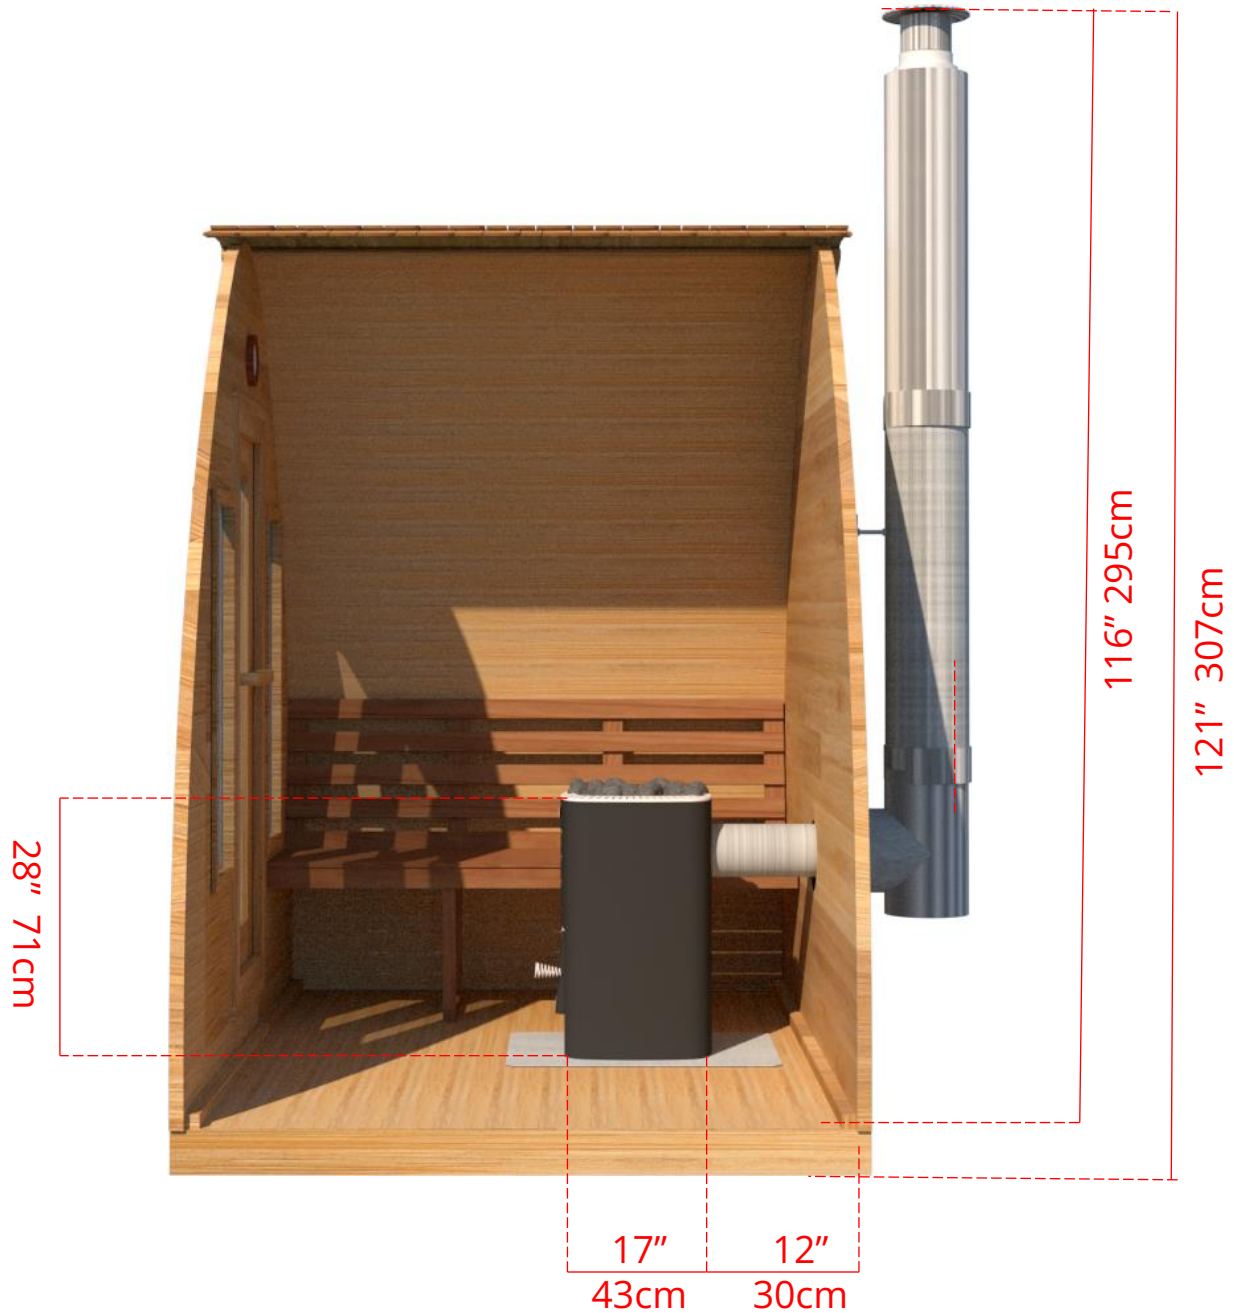

860PW/862PW

8' x 6' Western Red Cedar Pod Sauna With porch

860PW/862PW

8' x 6' Western Red Cedar Pod Sauna With porch

86STU - Side Wall Benches

860PW/862PW

8' x 6' Western Red Cedar Pod Sauna With porch

86SSU – Signature Benches

8' x 6' Western Red Cedar Pod Sauna With porch

Window Options

PW2 -2 Windows in Front Wall of POD Sauna
12" (30cm) x 26 ¼" (67cm)

860PW/862PW

8' x 6' Western Red Cedar Pod Sauna

Wood Burning Heater

BSB212 – Chimney Heat Shield Set for out the Back Wall

** not available with Back wall bench layout*

- Diagram shows dimensions for Wood Heater and BSB212 Only.
 - Refer to other diagrams for sauna dimensions.