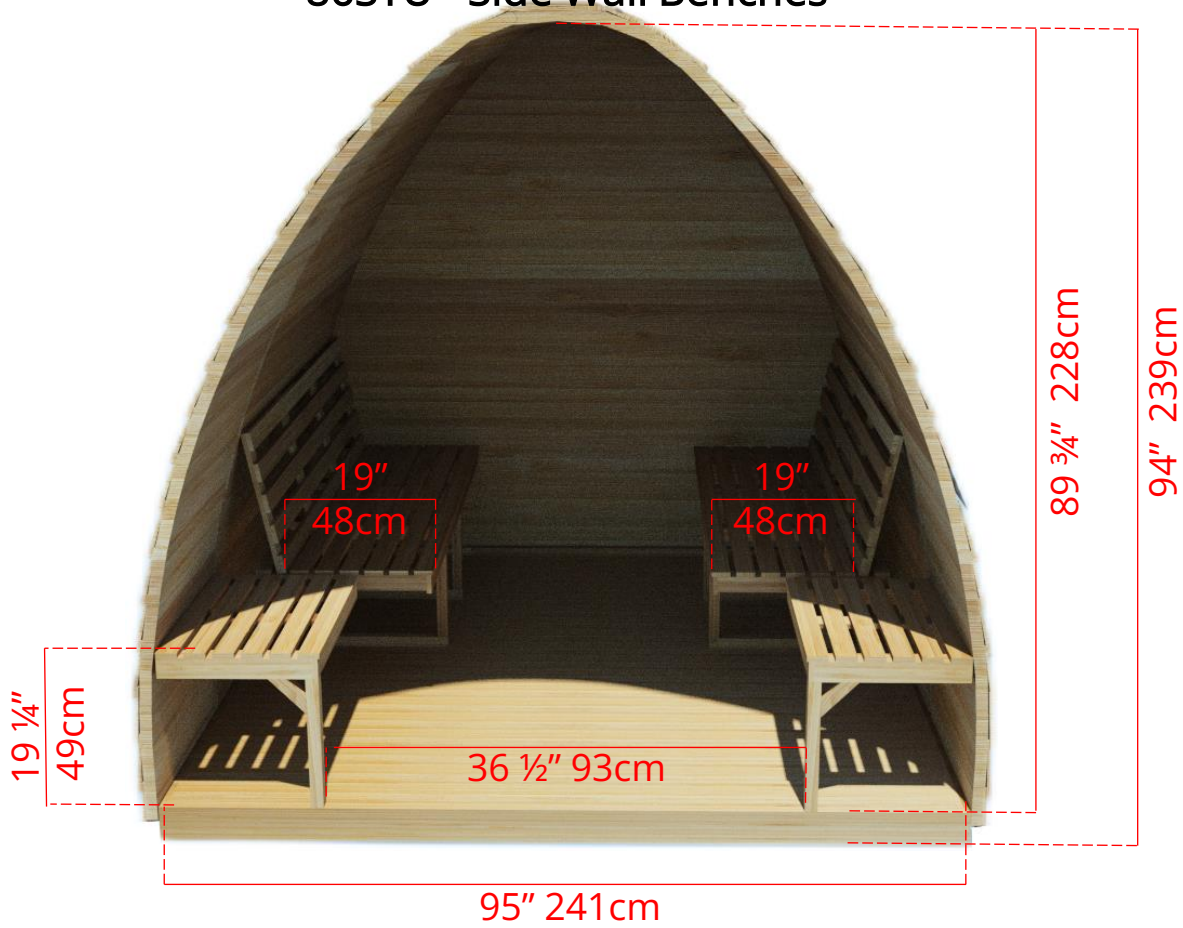

860PW/862PW

8' x 6' Western Red Cedar Pod Sauna With porch

860PW/862PW

8' x 6' Western Red Cedar Pod Sauna With porch

86STU - Side Wall Benches

860PW/862PW

8' x 6' Western Red Cedar Pod Sauna With porch

86SSU – Signature Benches

8' x 6' Western Red Cedar Pod Sauna With porch

Window Options

PW2 -2 Windows in Front Wall of POD Sauna
12" (30cm) x 26 ¼" (67cm)

860PW/862PW

8' x 6' Western Red Cedar Pod Sauna

Wood Burning Heater

BSB212 – Chimney Heat Shield Set for out the Back Wall

** not available with Back wall bench layout*

- Diagram shows dimensions for Wood Heater and BSB212 Only.
 - Refer to other diagrams for sauna dimensions.