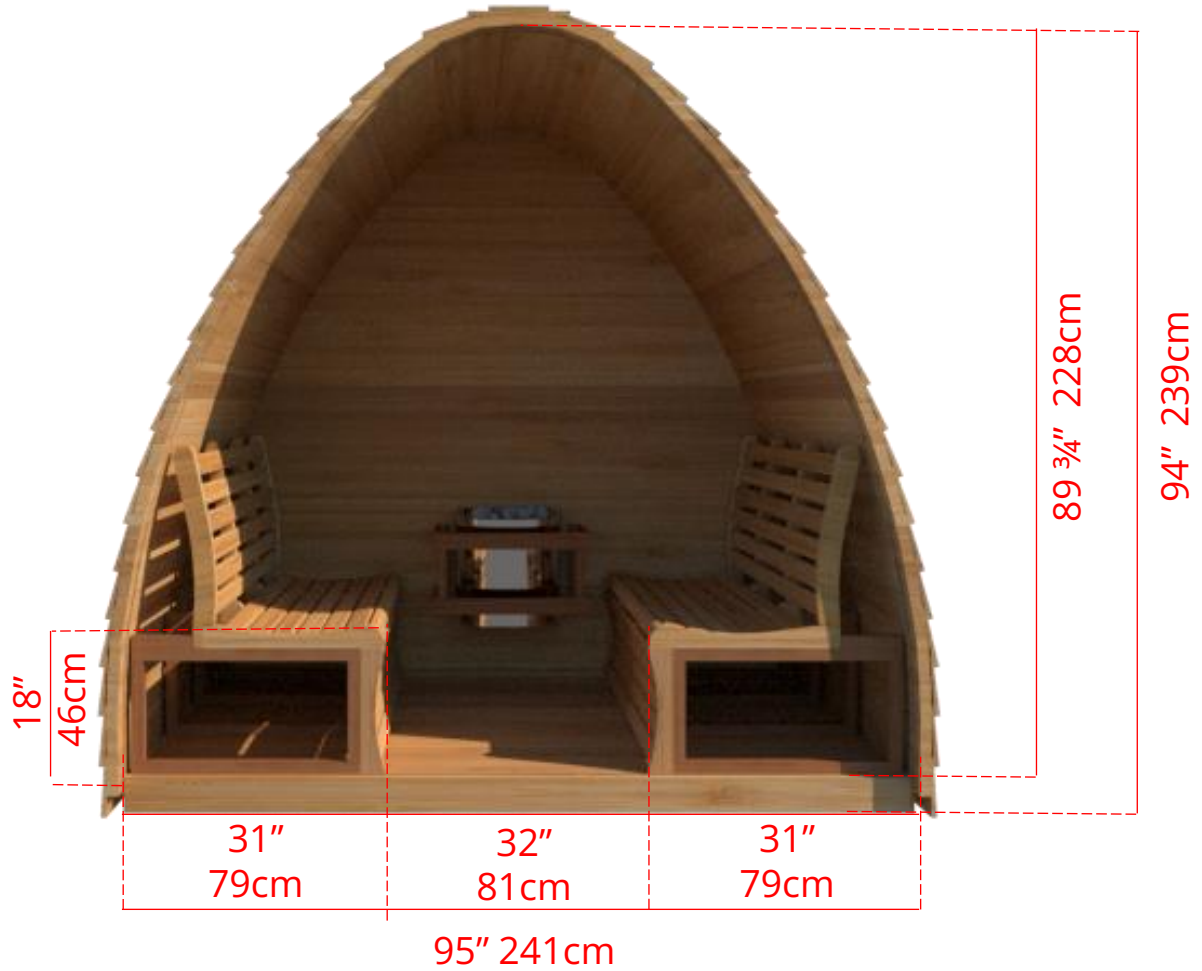

860PW/862PW

8' x 6' Western Red Cedar Pod Sauna With porch

860PW/862PW

8' x 6' Western Red Cedar Pod Sauna With porch

86STU - Side Wall Benches

860PW/862PW

8' x 6' Western Red Cedar Pod Sauna With porch

86SSU – Signature Benches

8' x 6' Western Red Cedar Pod Sauna With porch

Window Options

PW2 -2 Windows in Front Wall of POD Sauna
12" (30cm) x 26 ¼" (67cm)

860PW/862PW

8' x 6' Western Red Cedar Pod Sauna

Wood Burning Heater

BSB212 – Chimney Heat Shield Set for out the Back Wall

** not available with Back wall bench layout*

- Diagram shows dimensions for Wood Heater and BSB212 Only.
 - Refer to other diagrams for sauna dimensions.