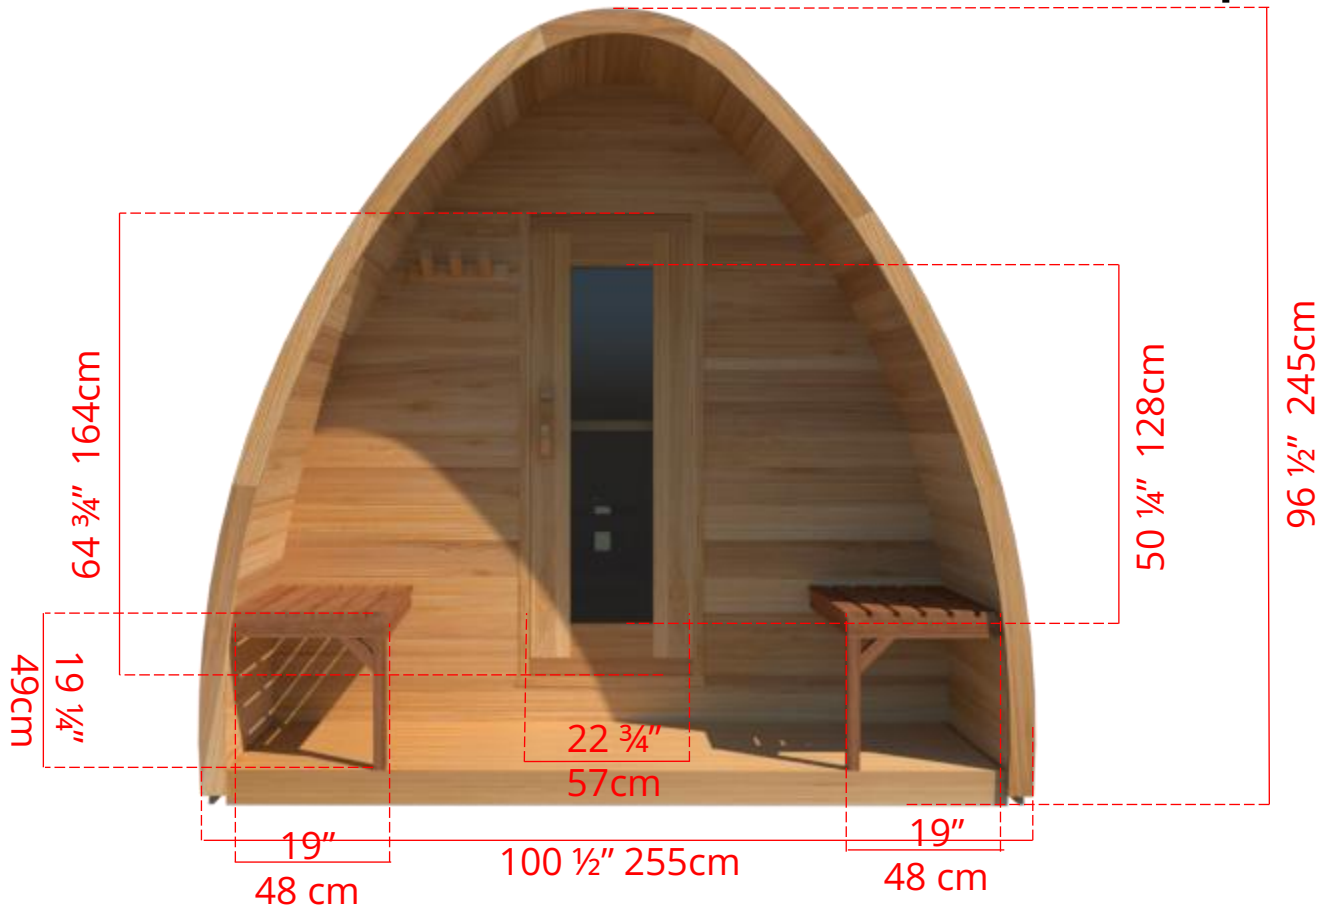

860PW/862PW

8' x 6' Western Red Cedar Pod Sauna With porch

860PW/862PW

8' x 6' Western Red Cedar Pod Sauna With porch

86STU - Side Wall Benches

860PW/862PW

8' x 6' Western Red Cedar Pod Sauna With porch

86SSU – Signature Benches

8' x 6' Western Red Cedar Pod Sauna With porch

Window Options

PW2 -2 Windows in Front Wall of POD Sauna
12" (30cm) x 26 ¼" (67cm)

860PW/862PW

8' x 6' Western Red Cedar Pod Sauna

Wood Burning Heater

BSB212 – Chimney Heat Shield Set for out the Back Wall

** not available with Back wall bench layout*

- Diagram shows dimensions for Wood Heater and BSB212 Only.
 - Refer to other diagrams for sauna dimensions.