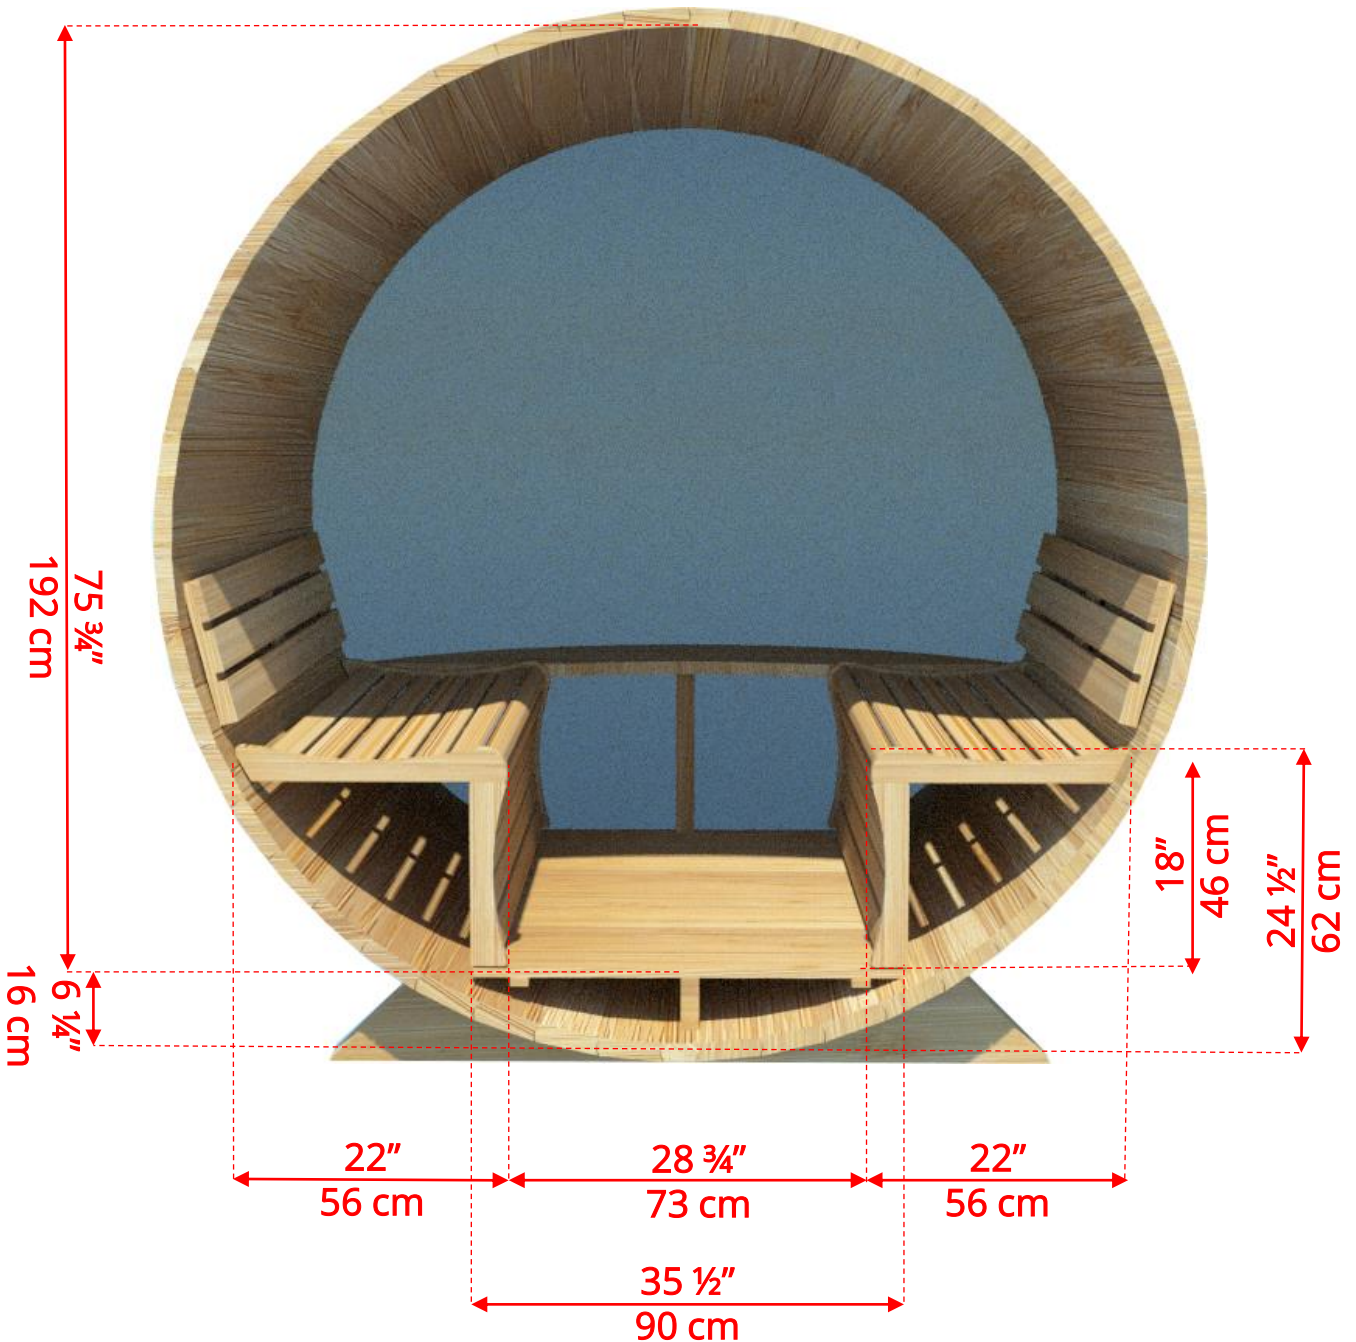

760PV/762PV

7'x6' (182cm) Panoramic Barrel Sauna

760PV/762PV 7'x6' (182cm) Panoramic Barrel Sauna

760PV/762PV

7'x6' (182cm) Panoramic Barrel Sauna

Standard bench layout shown with optional sauna floor

760PV/762PV 7'x6' (182cm) Panoramic Barrel Sauna

Standard bench layout shown with optional sauna floor

(Full length bench on both sides if wood or Floor Model Heater is chosen)

760PV/762PV 7'x6' (182cm) Panoramic Barrel Sauna

Panoramic Signature Sauna Benches

760PV/762PV

7'x6' (182cm) Panoramic Barrel Sauna

76SSUPANO
Panoramic Signature Sauna Benches

(Full length on 1 side and short bench on opposite if electric heater is chosen)