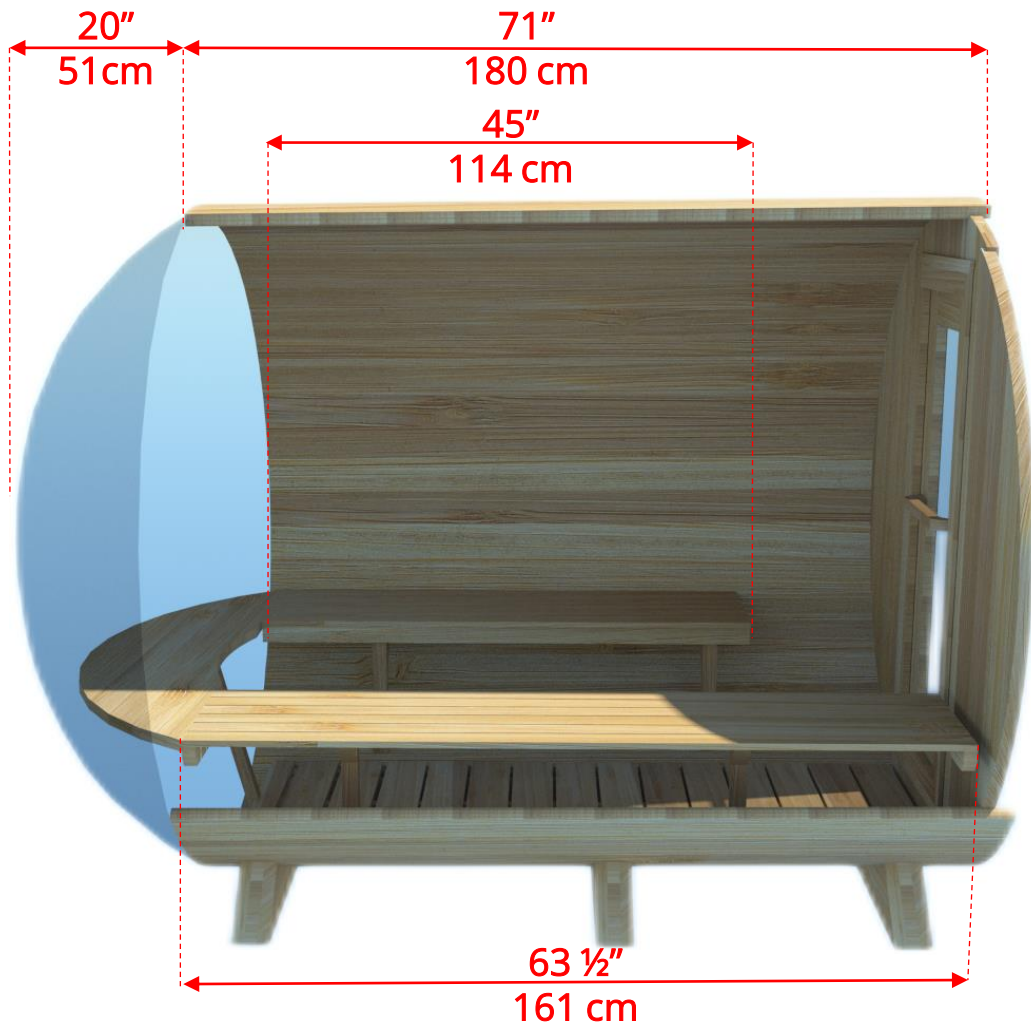

760PV/762PV

7'x6' (182cm) Panoramic Barrel Sauna

760PV/762PV 7'x6' (182cm) Panoramic Barrel Sauna

760PV/762PV

7'x6' (182cm) Panoramic Barrel Sauna

Standard bench layout shown with optional sauna floor

760PV/762PV 7'x6' (182cm) Panoramic Barrel Sauna

Standard bench layout shown with optional sauna floor

(Full length bench on both sides if wood or Floor Model Heater is chosen)

760PV/762PV 7'x6' (182cm) Panoramic Barrel Sauna

Panoramic Signature Sauna Benches

760PV/762PV

7'x6' (182cm) Panoramic Barrel Sauna

76SSUPANO
Panoramic Signature Sauna Benches

(Full length on 1 side and short bench on opposite if electric heater is chosen)