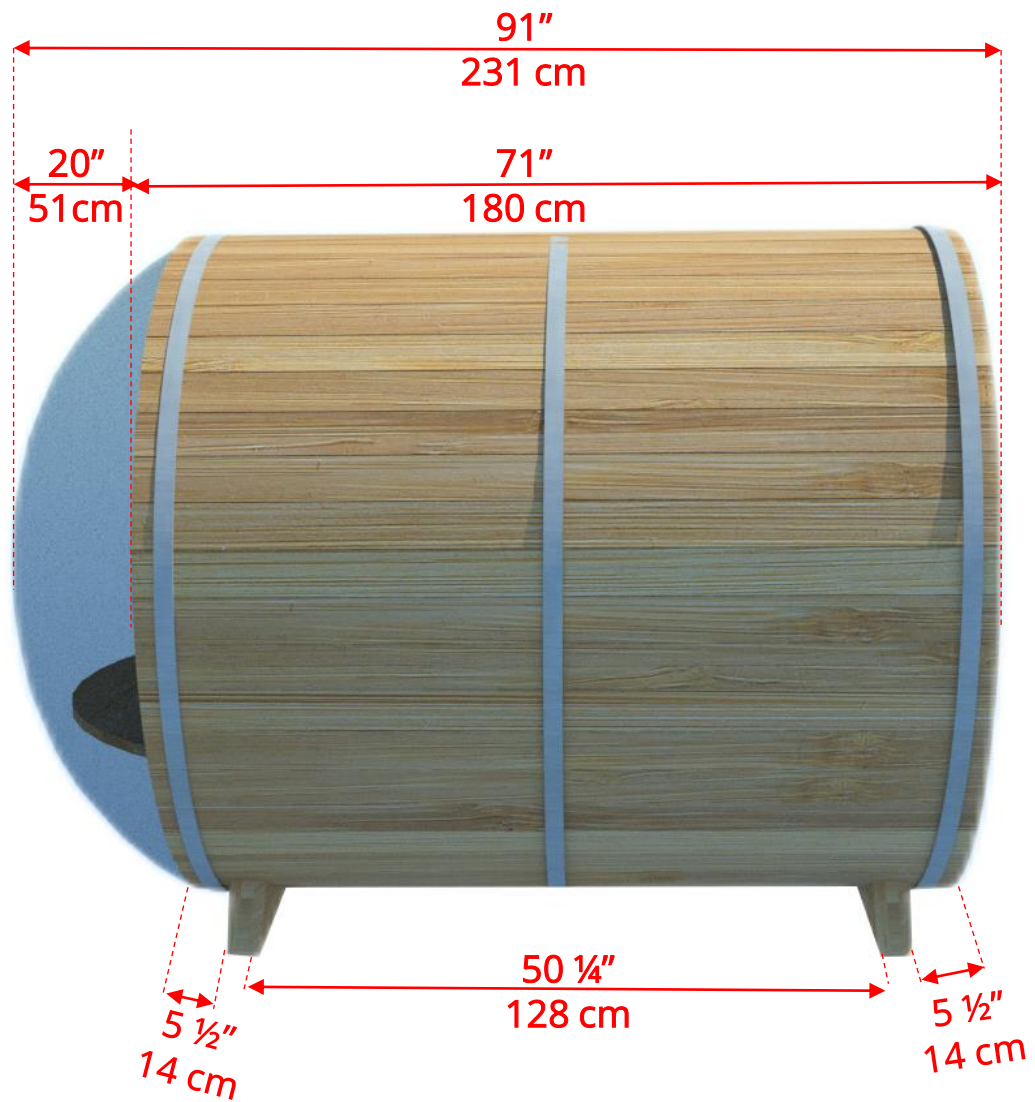

760PV/762PV

7'x6' (182cm) Panoramic Barrel Sauna

760PV/762PV 7'x6' (182cm) Panoramic Barrel Sauna

760PV/762PV

7'x6' (182cm) Panoramic Barrel Sauna

Standard bench layout shown with optional sauna floor

760PV/762PV 7'x6' (182cm) Panoramic Barrel Sauna

Standard bench layout shown with optional sauna floor

(Full length bench on both sides if wood or Floor Model Heater is chosen)

760PV/762PV 7'x6' (182cm) Panoramic Barrel Sauna

Panoramic Signature Sauna Benches

760PV/762PV

7'x6' (182cm) Panoramic Barrel Sauna

76SSUPANO
Panoramic Signature Sauna Benches

(Full length on 1 side and short bench on opposite if electric heater is chosen)