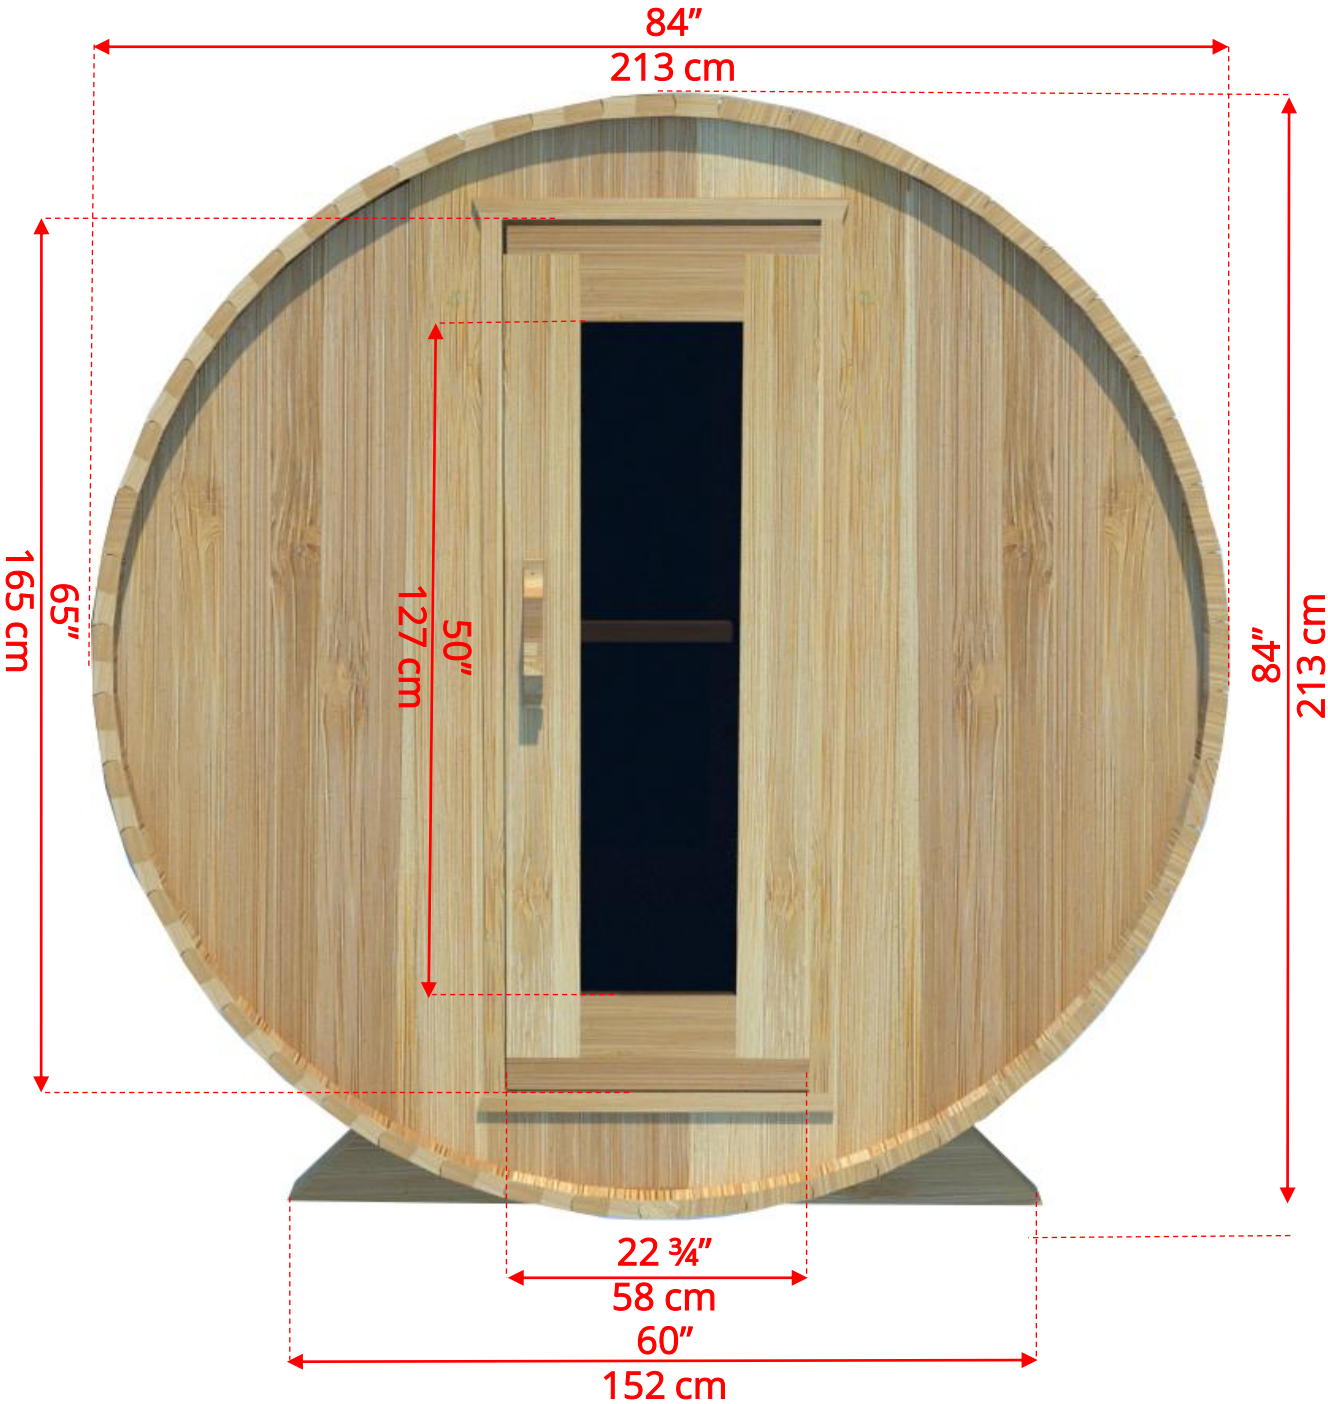

760PV/762PV

7'x6' (182cm) Panoramic Barrel Sauna

760PV/762PV 7'x6' (182cm) Panoramic Barrel Sauna

760PV/762PV

7'x6' (182cm) Panoramic Barrel Sauna

Standard bench layout shown with optional sauna floor

760PV/762PV 7'x6' (182cm) Panoramic Barrel Sauna

Standard bench layout shown with optional sauna floor

(Full length bench on both sides if wood or Floor Model Heater is chosen)

760PV/762PV 7'x6' (182cm) Panoramic Barrel Sauna

Panoramic Signature Sauna Benches

760PV/762PV

7'x6' (182cm) Panoramic Barrel Sauna

76SSUPANO
Panoramic Signature Sauna Benches

(Full length on 1 side and short bench on opposite if electric heater is chosen)