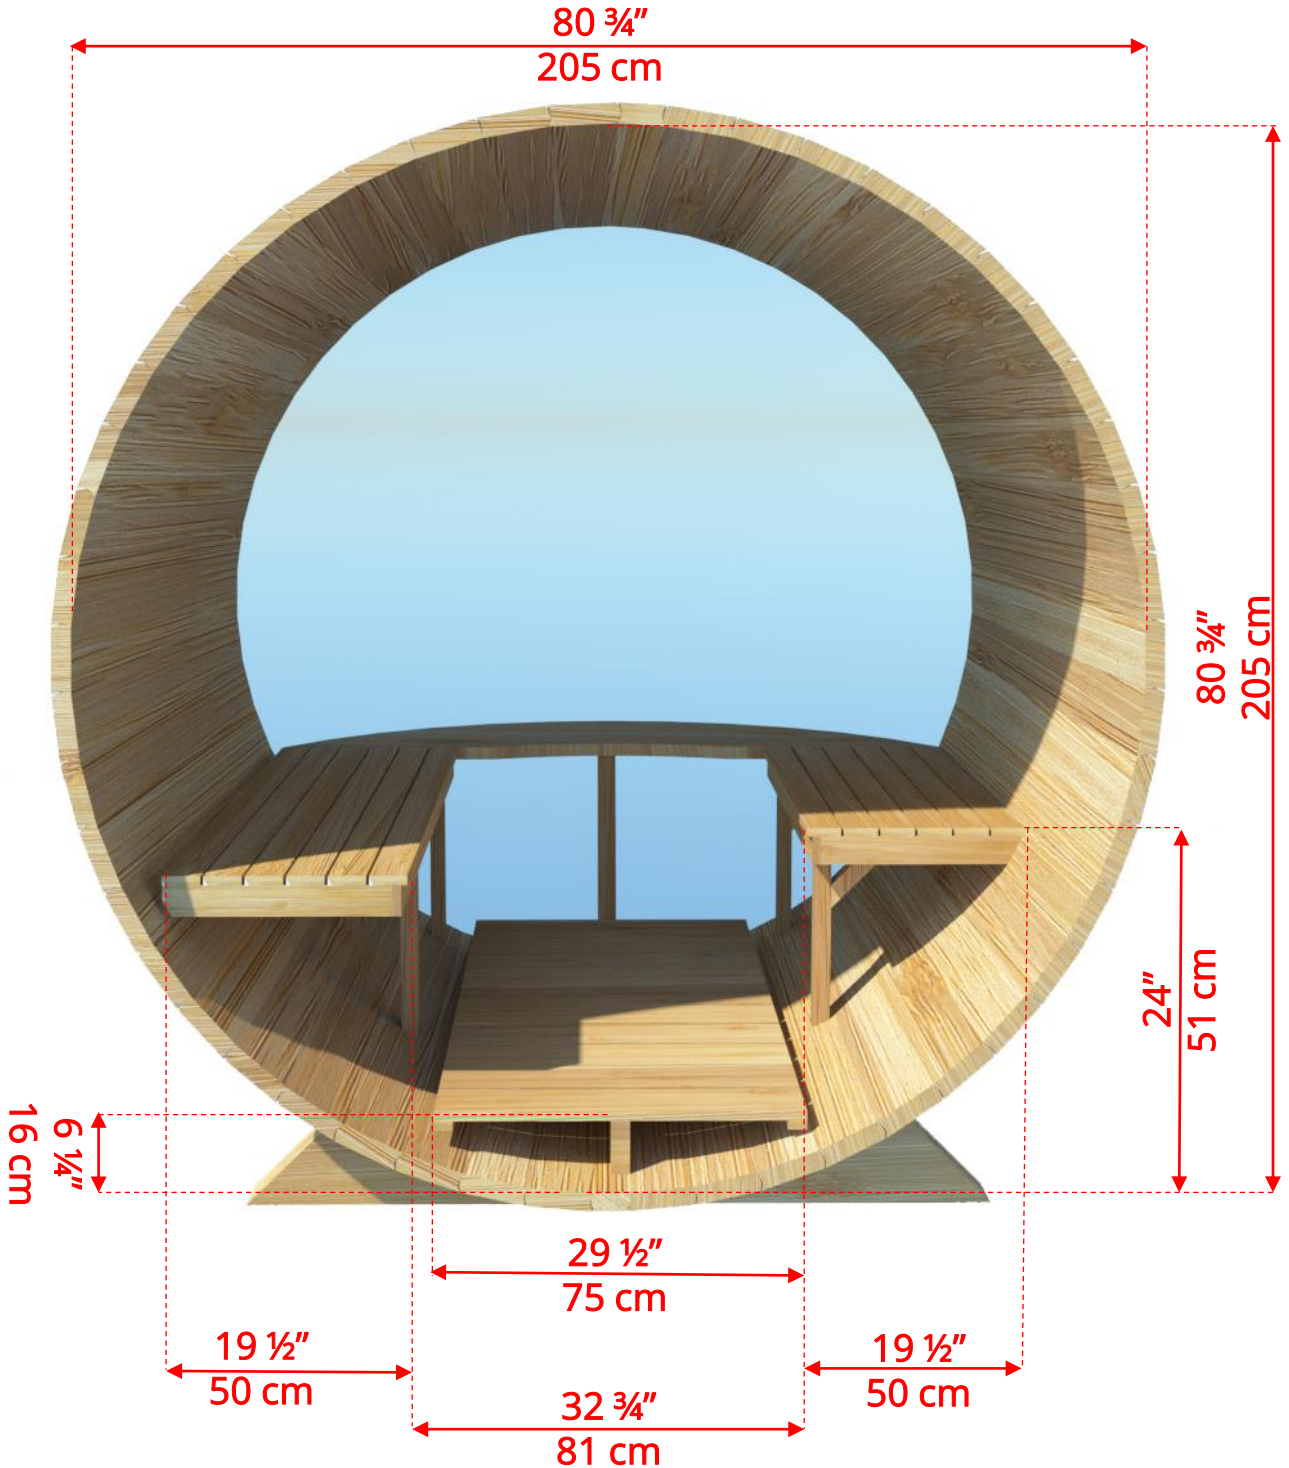

760PV/762PV

7'x6' (182cm) Panoramic Barrel Sauna

760PV/762PV 7'x6' (182cm) Panoramic Barrel Sauna

760PV/762PV

7'x6' (182cm) Panoramic Barrel Sauna

Standard bench layout shown with optional sauna floor

760PV/762PV 7'x6' (182cm) Panoramic Barrel Sauna

Standard bench layout shown with optional sauna floor

(Full length bench on both sides if wood or Floor Model Heater is chosen)

760PV/762PV 7'x6' (182cm) Panoramic Barrel Sauna

Panoramic Signature Sauna Benches

760PV/762PV

7'x6' (182cm) Panoramic Barrel Sauna

76SSUPANO
Panoramic Signature Sauna Benches

(Full length on 1 side and short bench on opposite if electric heater is chosen)