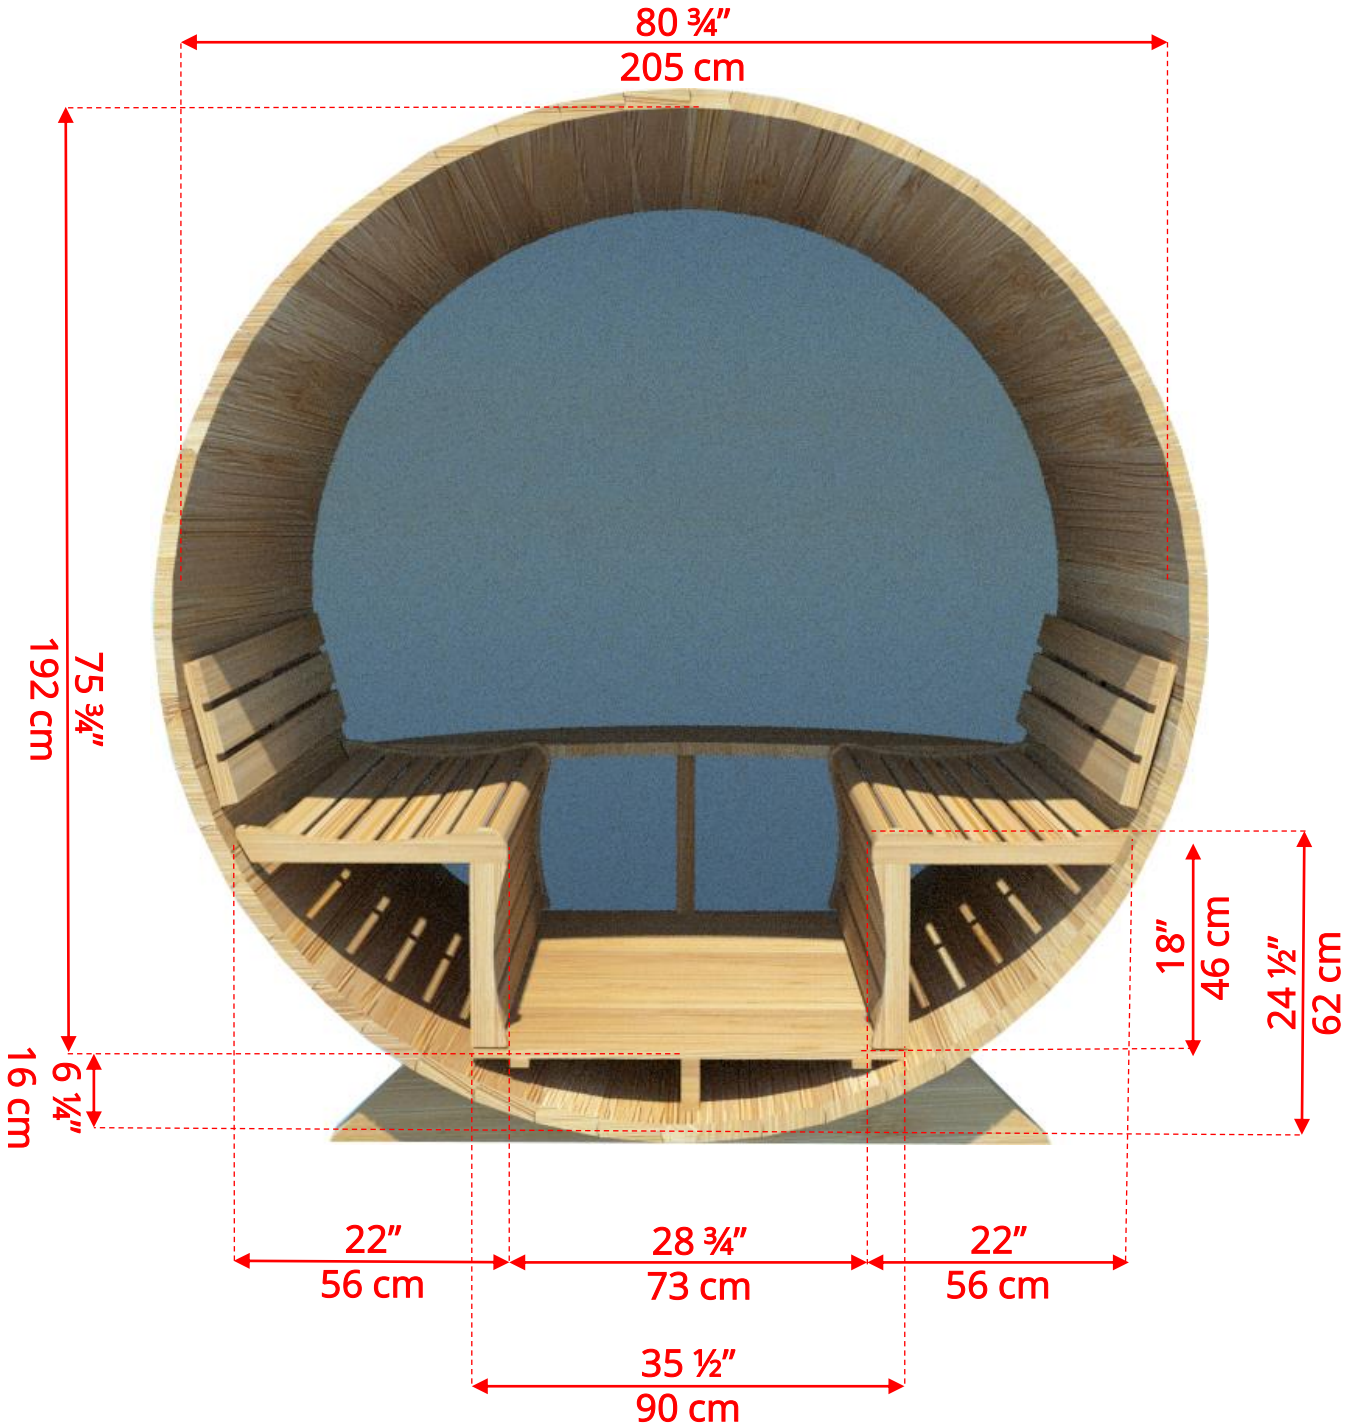

770PV/772PV 7'x7' (214cm) Panoramic Barrel Sauna

770PV/772PV 7'x7' (214cm) Panoramic Barrel Sauna

770PV/772PV

7'x7' (214cm) Panoramic Barrel Sauna

Standard bench layout shown with optional sauna floor

770PV/772PV 7'x7' (214cm) Panoramic Barrel Sauna

Standard bench layout shown with optional sauna floor

(Full length bench on both sides if wood or Floor Model Heater is chosen)

770PV/772PV 7'x7' (214cm) Panoramic Barrel Sauna

Panoramic Signature Sauna Benches

770PV/772PV 7'x7' (214cm) Panoramic Barrel Sauna

Panoramic Signature Sauna Benches

(Full length bench on both sides if wood or Floor Model Heater is chosen)

770PV/772PV 7'x7' (214cm) Panoramic Barrel Sauna

770PV/772PV 7'x7' (214cm) Panoramic Barrel Sauna

2 Windows in Front Wall

(2 windows in front wall only available if wood or Floor Model Heater is chosen)

770PV/772PV 7'x7' (214cm) Panoramic Barrel Sauna

Please note – Drawing shows sauna room measurements only.