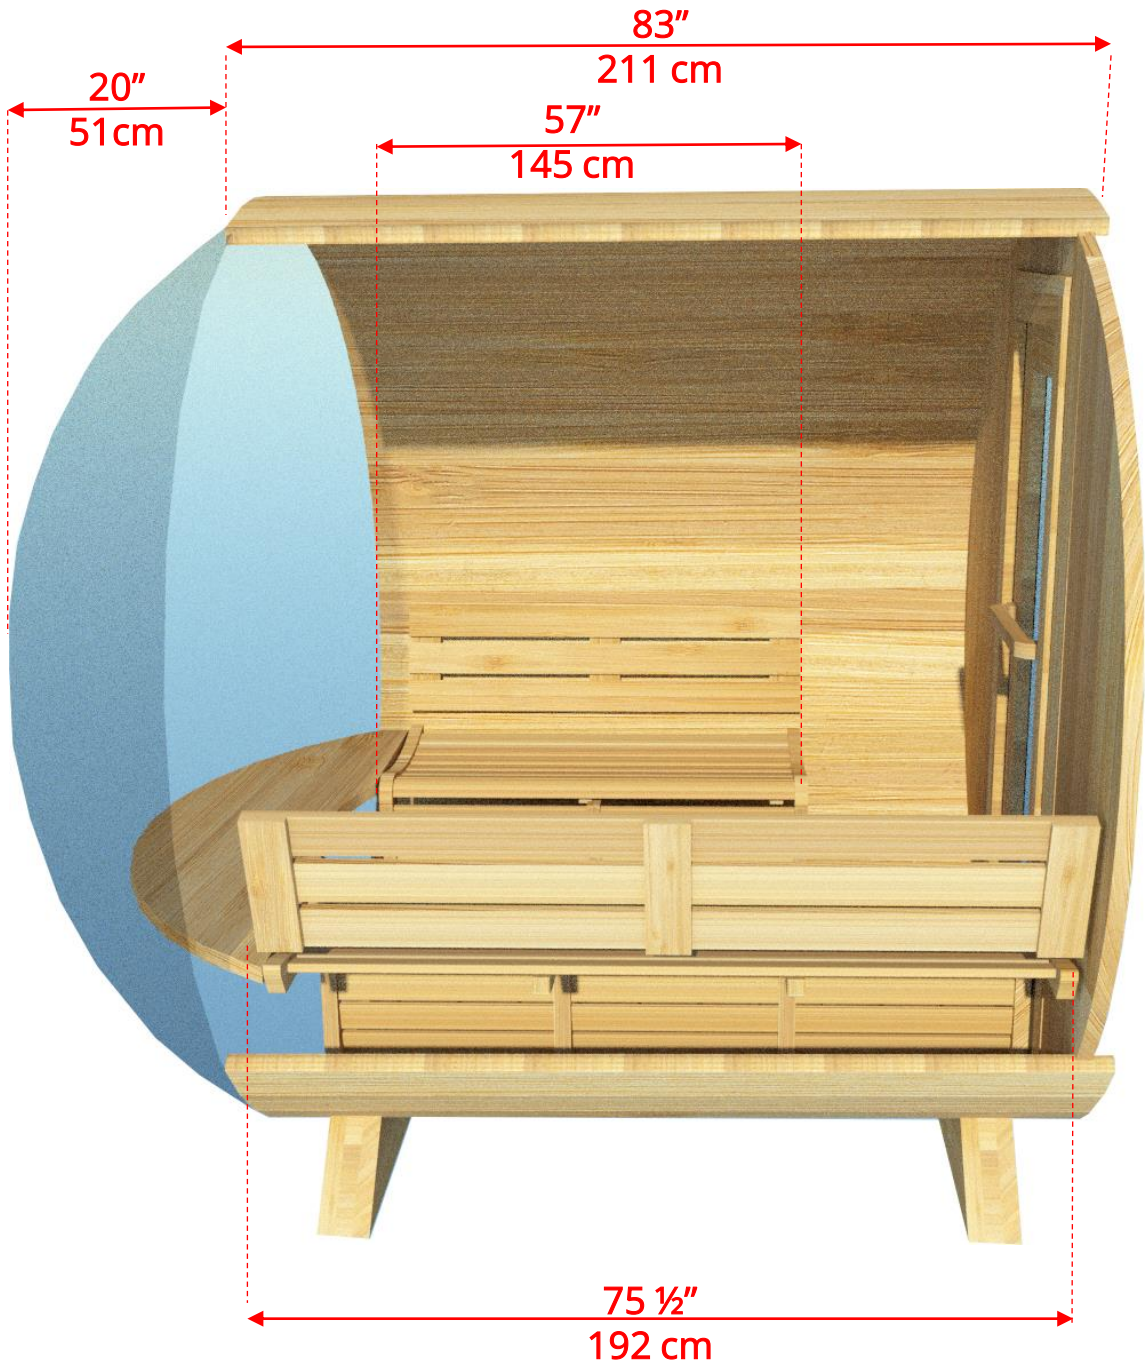

770PV/772PV 7'x7' (214cm) Panoramic Barrel Sauna

770PV/772PV 7'x7' (214cm) Panoramic Barrel Sauna

770PV/772PV

7'x7' (214cm) Panoramic Barrel Sauna

Standard bench layout shown with optional sauna floor

770PV/772PV 7'x7' (214cm) Panoramic Barrel Sauna

Standard bench layout shown with optional sauna floor

(Full length bench on both sides if wood or Floor Model Heater is chosen)

770PV/772PV 7'x7' (214cm) Panoramic Barrel Sauna

Panoramic Signature Sauna Benches

770PV/772PV 7'x7' (214cm) Panoramic Barrel Sauna

Panoramic Signature Sauna Benches

(Full length bench on both sides if wood or Floor Model Heater is chosen)

770PV/772PV 7'x7' (214cm) Panoramic Barrel Sauna

Lounge Sauna Benches

770PV/772PV

7'x7' (214cm) Panoramic Barrel Sauna

Lounge Sauna Benches

(Full length bench on both sides if wood or Floor Model Heater is chosen)

Please note that shorter bench is not adjustable!