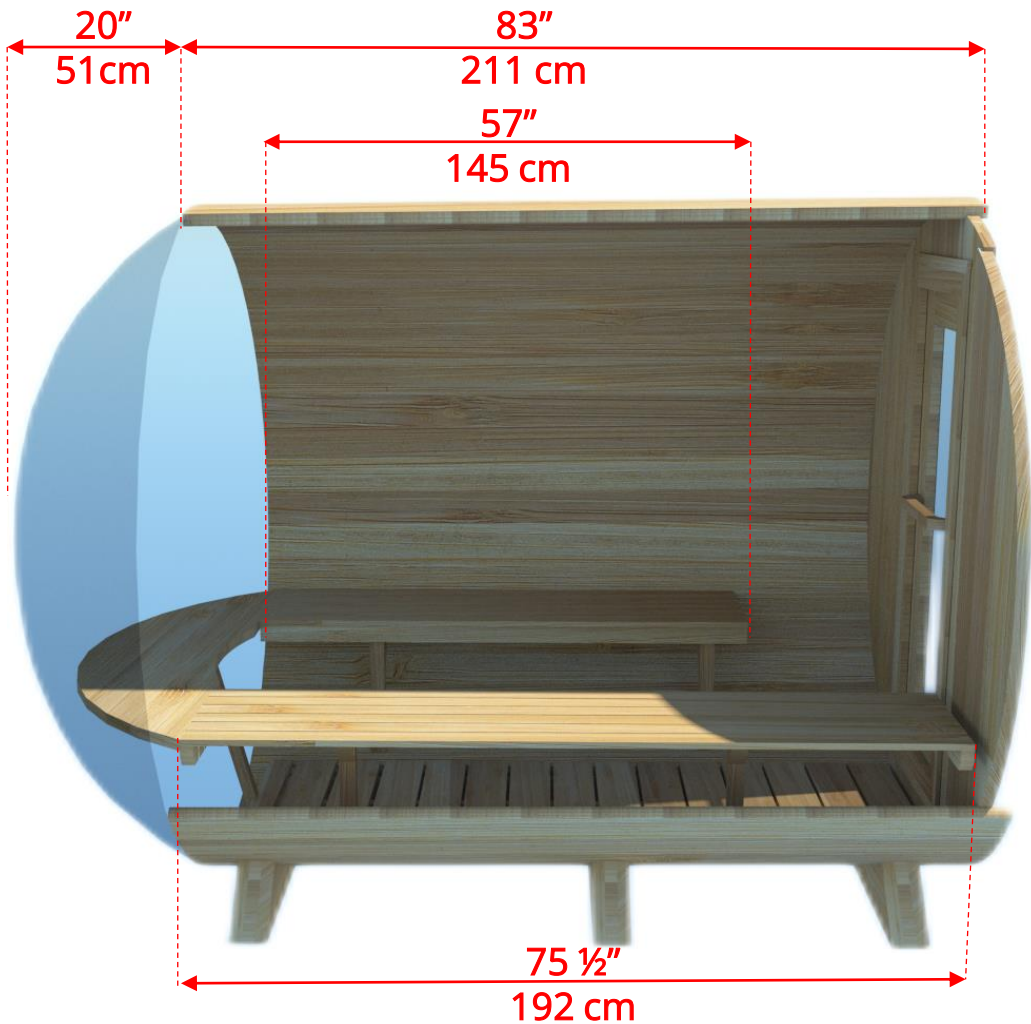

770PV/772PV 7'x7' (214cm) Panoramic Barrel Sauna

770PV/772PV 7'x7' (214cm) Panoramic Barrel Sauna

770PV/772PV

7'x7' (214cm) Panoramic Barrel Sauna

Standard bench layout shown with optional sauna floor

770PV/772PV 7'x7' (214cm) Panoramic Barrel Sauna

Standard bench layout shown with optional sauna floor

(Full length bench on both sides if wood or Floor Model Heater is chosen)

770PV/772PV 7'x7' (214cm) Panoramic Barrel Sauna

Panoramic Signature Sauna Benches

770PV/772PV 7'x7' (214cm) Panoramic Barrel Sauna

Panoramic Signature Sauna Benches

(Full length bench on both sides if wood or Floor Model Heater is chosen)

770PV/772PV 7'x7' (214cm) Panoramic Barrel Sauna

770PV/772PV 7'x7' (214cm) Panoramic Barrel Sauna

2 Windows in Front Wall

(2 windows in front wall only available if wood or Floor Model Heater is chosen)

770PV/772PV 7'x7' (214cm) Panoramic Barrel Sauna

Please note – Drawing shows sauna room measurements only.