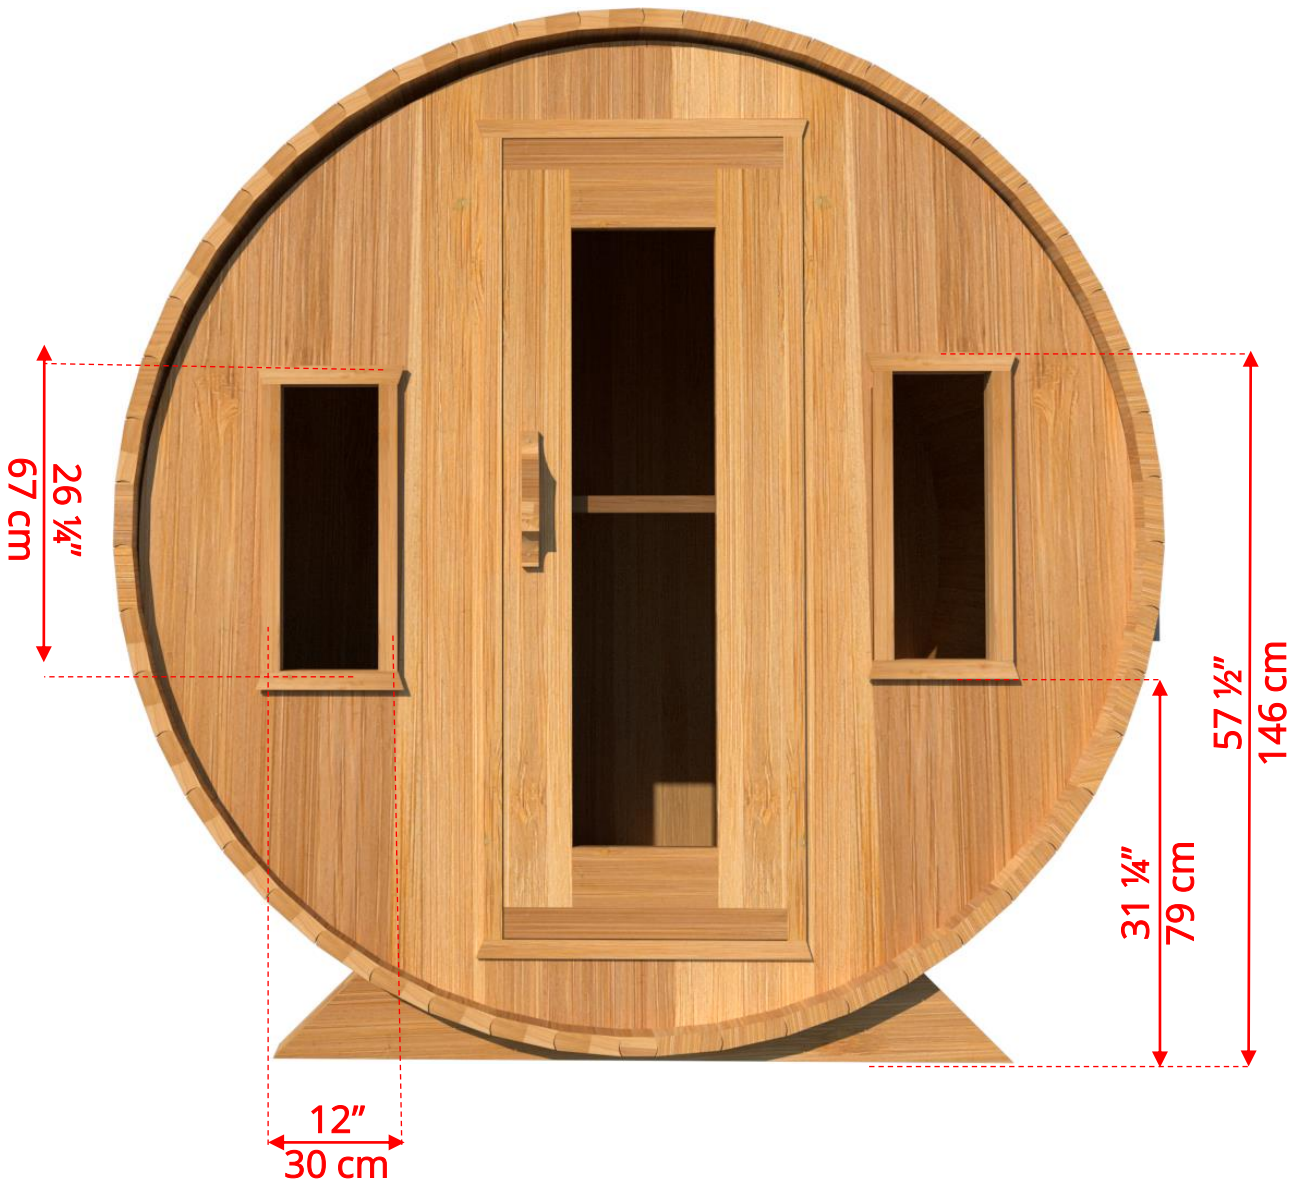

770PV/772PV 7'x7' (214cm) Panoramic Barrel Sauna

770PV/772PV 7'x7' (214cm) Panoramic Barrel Sauna

770PV/772PV

7'x7' (214cm) Panoramic Barrel Sauna

Standard bench layout shown with optional sauna floor

770PV/772PV 7'x7' (214cm) Panoramic Barrel Sauna

770PV/772PV 7'x7' (214cm) Panoramic Barrel Sauna

Panoramic Signature Sauna Benches

(Full length bench on both sides if wood or Floor Model Heater is chosen)

770PV/772PV 7'x7' (214cm) Panoramic Barrel Sauna

Lounge Sauna Benches

770PV/772PV

7'x7' (214cm) Panoramic Barrel Sauna

Lounge Sauna Benches

(Full length bench on both sides if wood or Floor Model Heater is chosen)

Please note that shorter bench is not adjustable!

770PV/772PV 7'x7' (214cm) Panoramic Barrel Sauna

2 Windows in Front Wall

(2 windows in front wall only available if wood or Floor Model Heater is chosen)

770PV/772PV 7'x7' (214cm) Panoramic Barrel Sauna

Please note – Drawing shows sauna room measurements only.