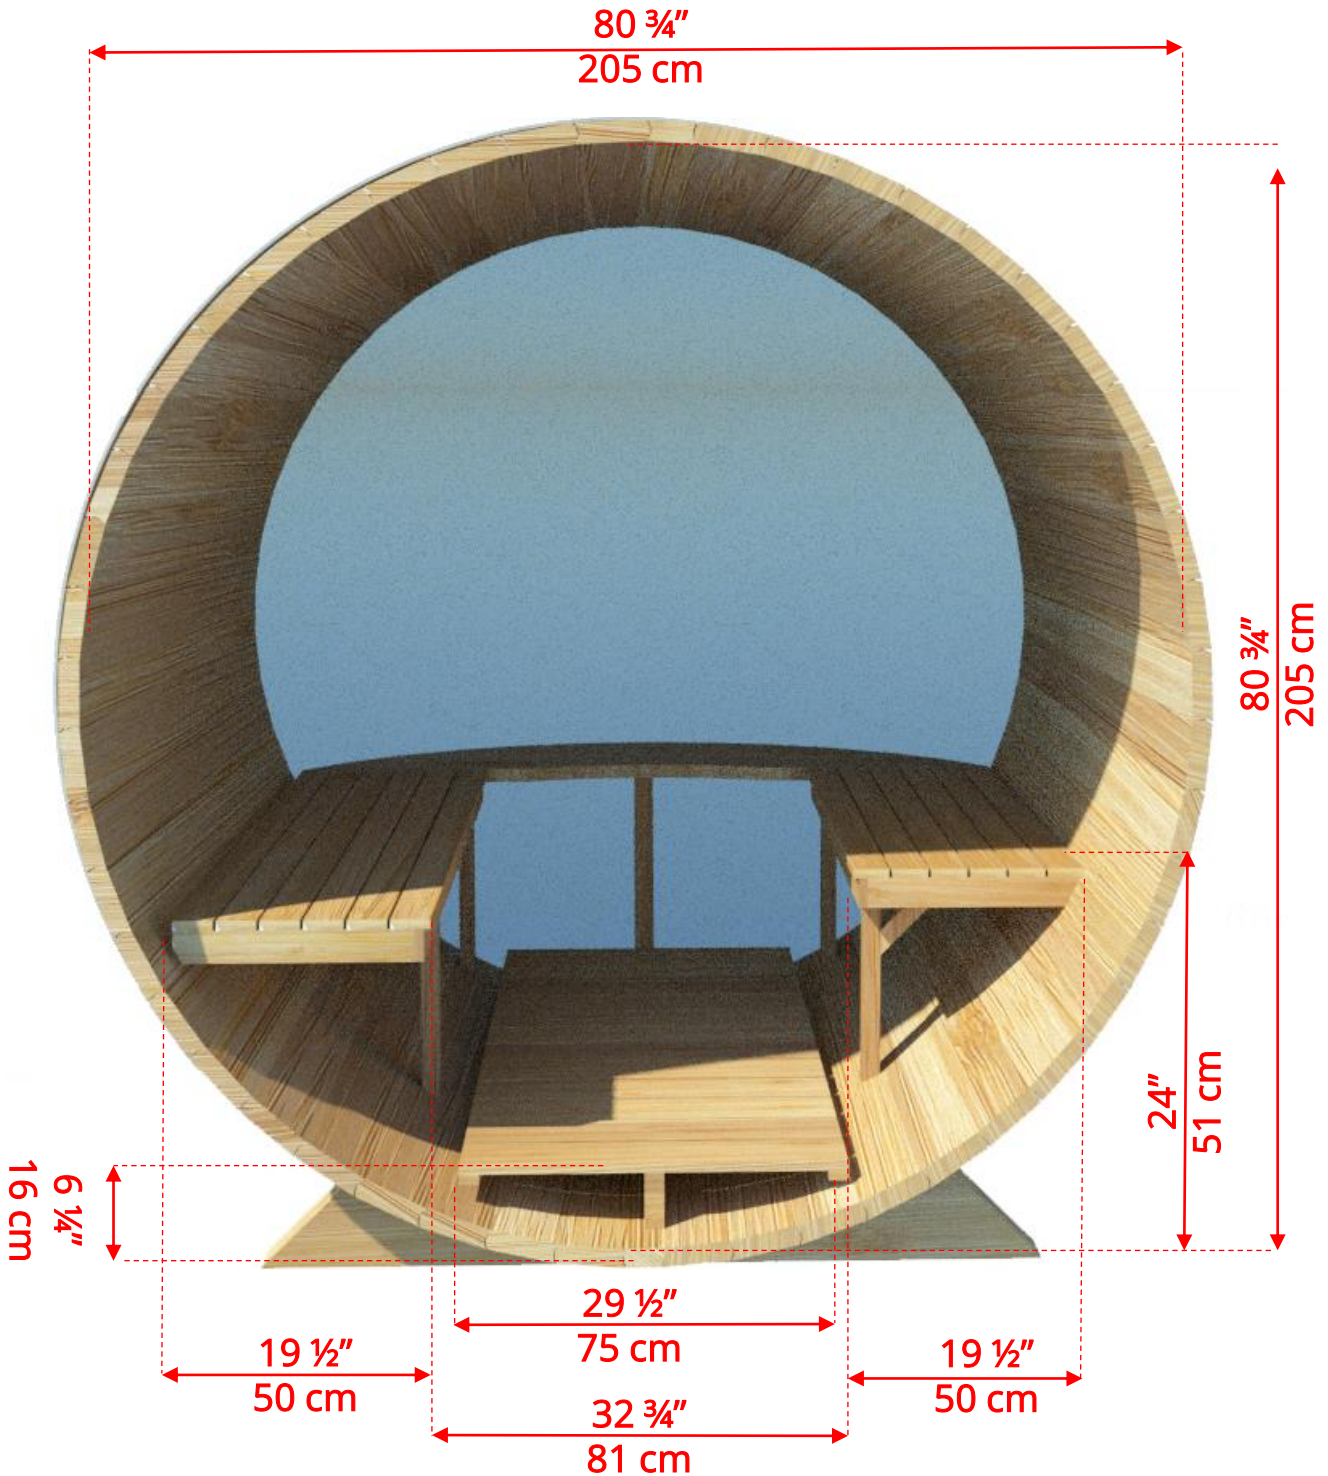

770PV/772PV 7'x7' (214cm) Panoramic Barrel Sauna

770PV/772PV 7'x7' (214cm) Panoramic Barrel Sauna

770PV/772PV

7'x7' (214cm) Panoramic Barrel Sauna

Standard bench layout shown with optional sauna floor

770PV/772PV 7'x7' (214cm) Panoramic Barrel Sauna

Standard bench layout shown with optional sauna floor

(Full length bench on both sides if wood or Floor Model Heater is chosen)

770PV/772PV 7'x7' (214cm) Panoramic Barrel Sauna

Panoramic Signature Sauna Benches

770PV/772PV 7'x7' (214cm) Panoramic Barrel Sauna

Panoramic Signature Sauna Benches

(Full length bench on both sides if wood or Floor Model Heater is chosen)

770PV/772PV 7'x7' (214cm) Panoramic Barrel Sauna

770PV/772PV 7'x7' (214cm) Panoramic Barrel Sauna

2 Windows in Front Wall

(2 windows in front wall only available if wood or Floor Model Heater is chosen)

770PV/772PV 7'x7' (214cm) Panoramic Barrel Sauna

Please note – Drawing shows sauna room measurements only.