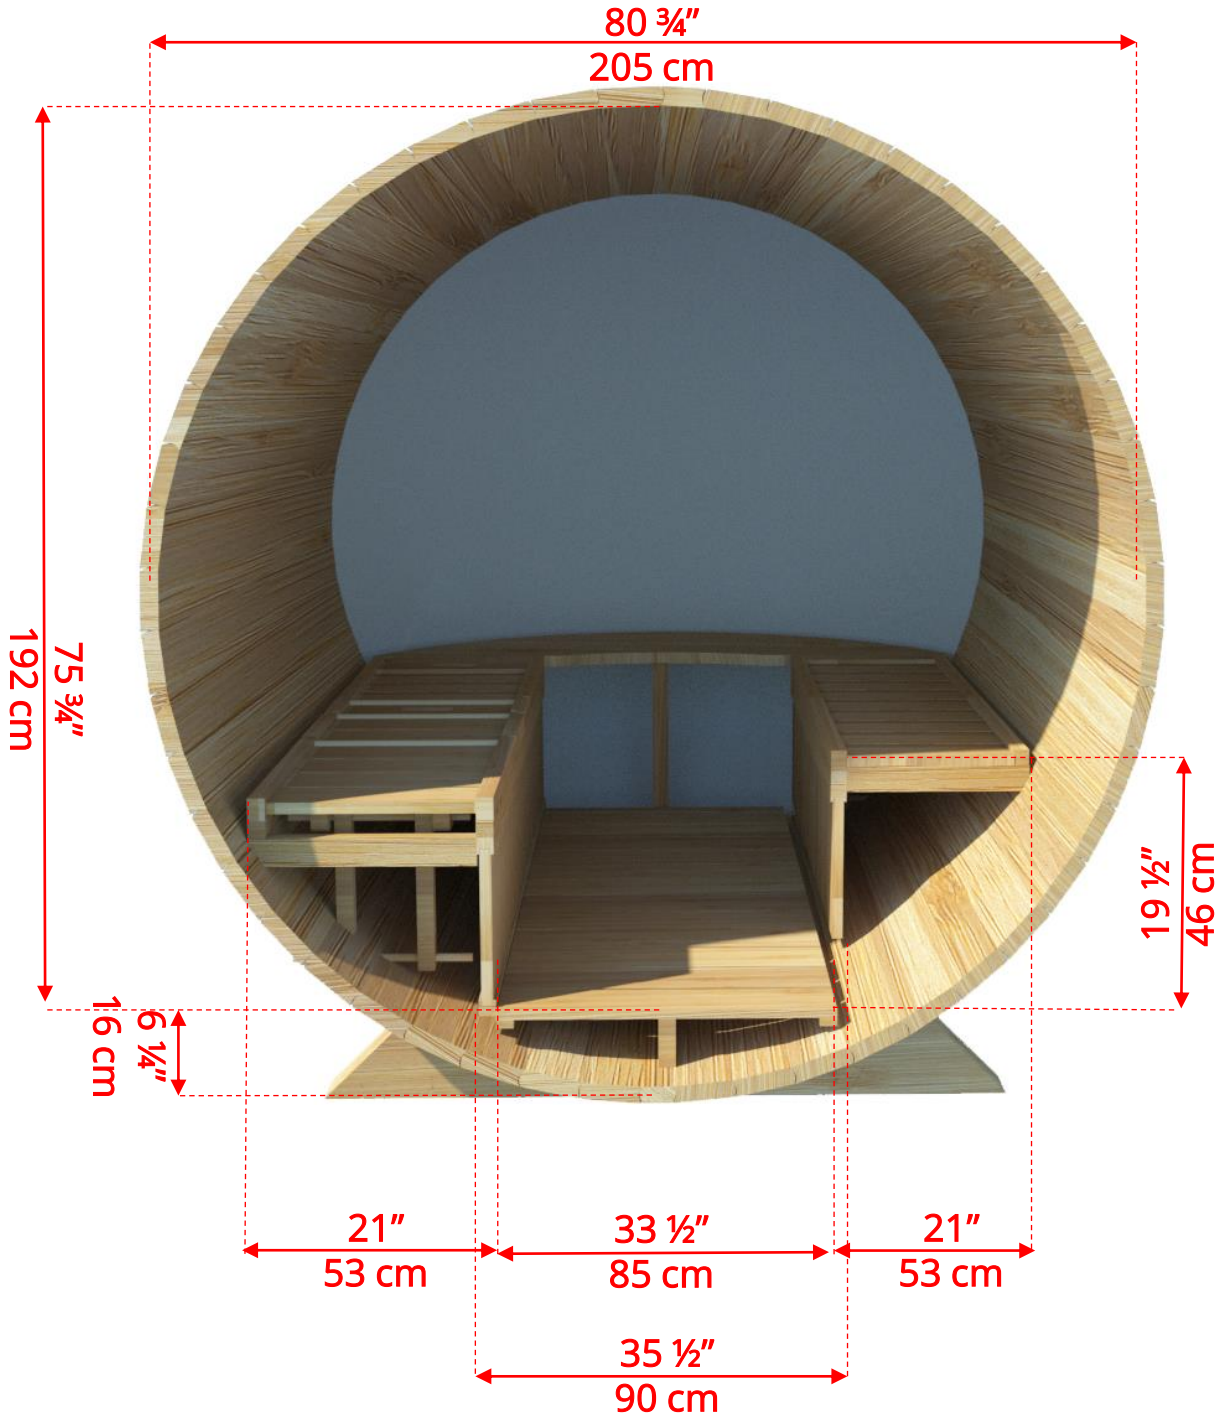

770PV/772PV 7'x7' (214cm) Panoramic Barrel Sauna

770PV/772PV 7'x7' (214cm) Panoramic Barrel Sauna

770PV/772PV

7'x7' (214cm) Panoramic Barrel Sauna

Standard bench layout shown with optional sauna floor

770PV/772PV 7'x7' (214cm) Panoramic Barrel Sauna

Standard bench layout shown with optional sauna floor

(Full length bench on both sides if wood or Floor Model Heater is chosen)

770PV/772PV 7'x7' (214cm) Panoramic Barrel Sauna

Panoramic Signature Sauna Benches

770PV/772PV 7'x7' (214cm) Panoramic Barrel Sauna

Panoramic Signature Sauna Benches

(Full length bench on both sides if wood or Floor Model Heater is chosen)

770PV/772PV 7'x7' (214cm) Panoramic Barrel Sauna

Lounge Sauna Benches

770PV/772PV

7'x7' (214cm) Panoramic Barrel Sauna

Lounge Sauna Benches

(Full length bench on both sides if wood or Floor Model Heater is chosen)

Please note that shorter bench is not adjustable!