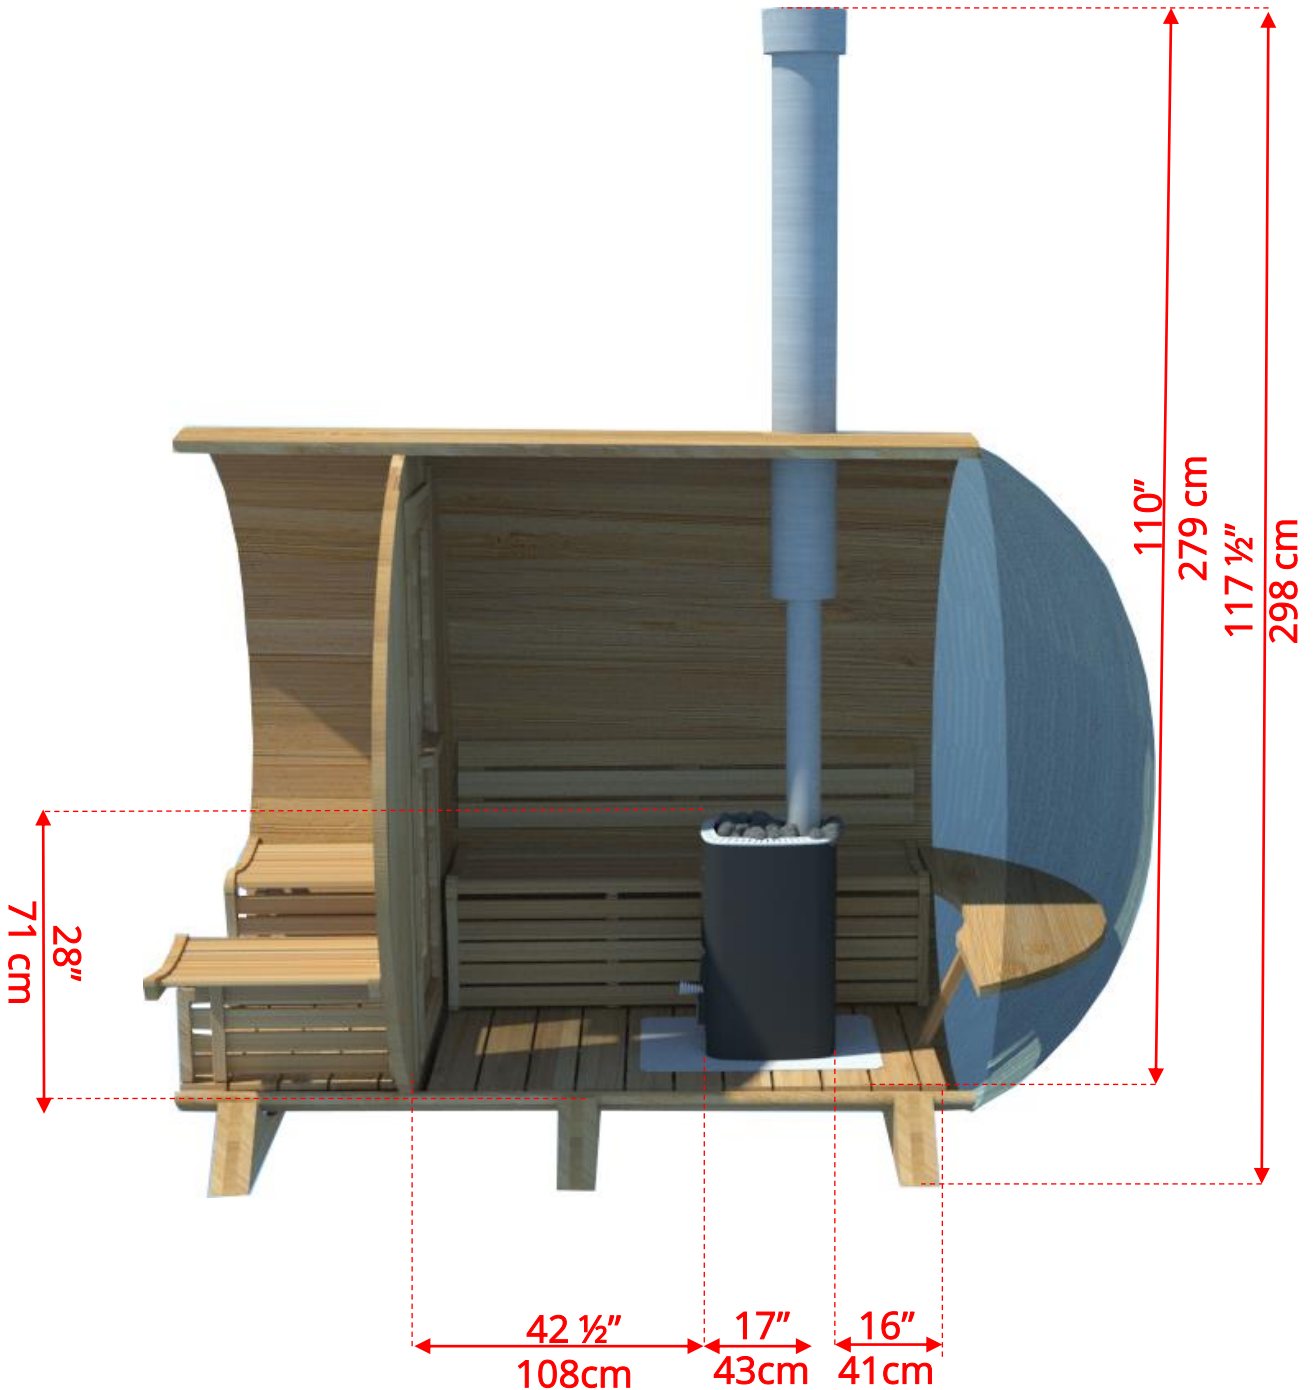

770PV/772PV 7'x7' (214cm) Panoramic Barrel Sauna

770PV/772PV 7'x7' (214cm) Panoramic Barrel Sauna

770PV/772PV

7'x7' (214cm) Panoramic Barrel Sauna

Standard bench layout shown with optional sauna floor

770PV/772PV 7'x7' (214cm) Panoramic Barrel Sauna

770PV/772PV 7'x7' (214cm) Panoramic Barrel Sauna

Panoramic Signature Sauna Benches

(Full length bench on both sides if wood or Floor Model Heater is chosen)

770PV/772PV 7'x7' (214cm) Panoramic Barrel Sauna

Lounge Sauna Benches

770PV/772PV

7'x7' (214cm) Panoramic Barrel Sauna

Lounge Sauna Benches

(Full length bench on both sides if wood or Floor Model Heater is chosen)

Please note that shorter bench is not adjustable!

770PV/772PV 7'x7' (214cm) Panoramic Barrel Sauna

2 Windows in Front Wall

(2 windows in front wall only available if wood or Floor Model Heater is chosen)

770PV/772PV 7'x7' (214cm) Panoramic Barrel Sauna

Please note – Drawing shows sauna room measurements only.