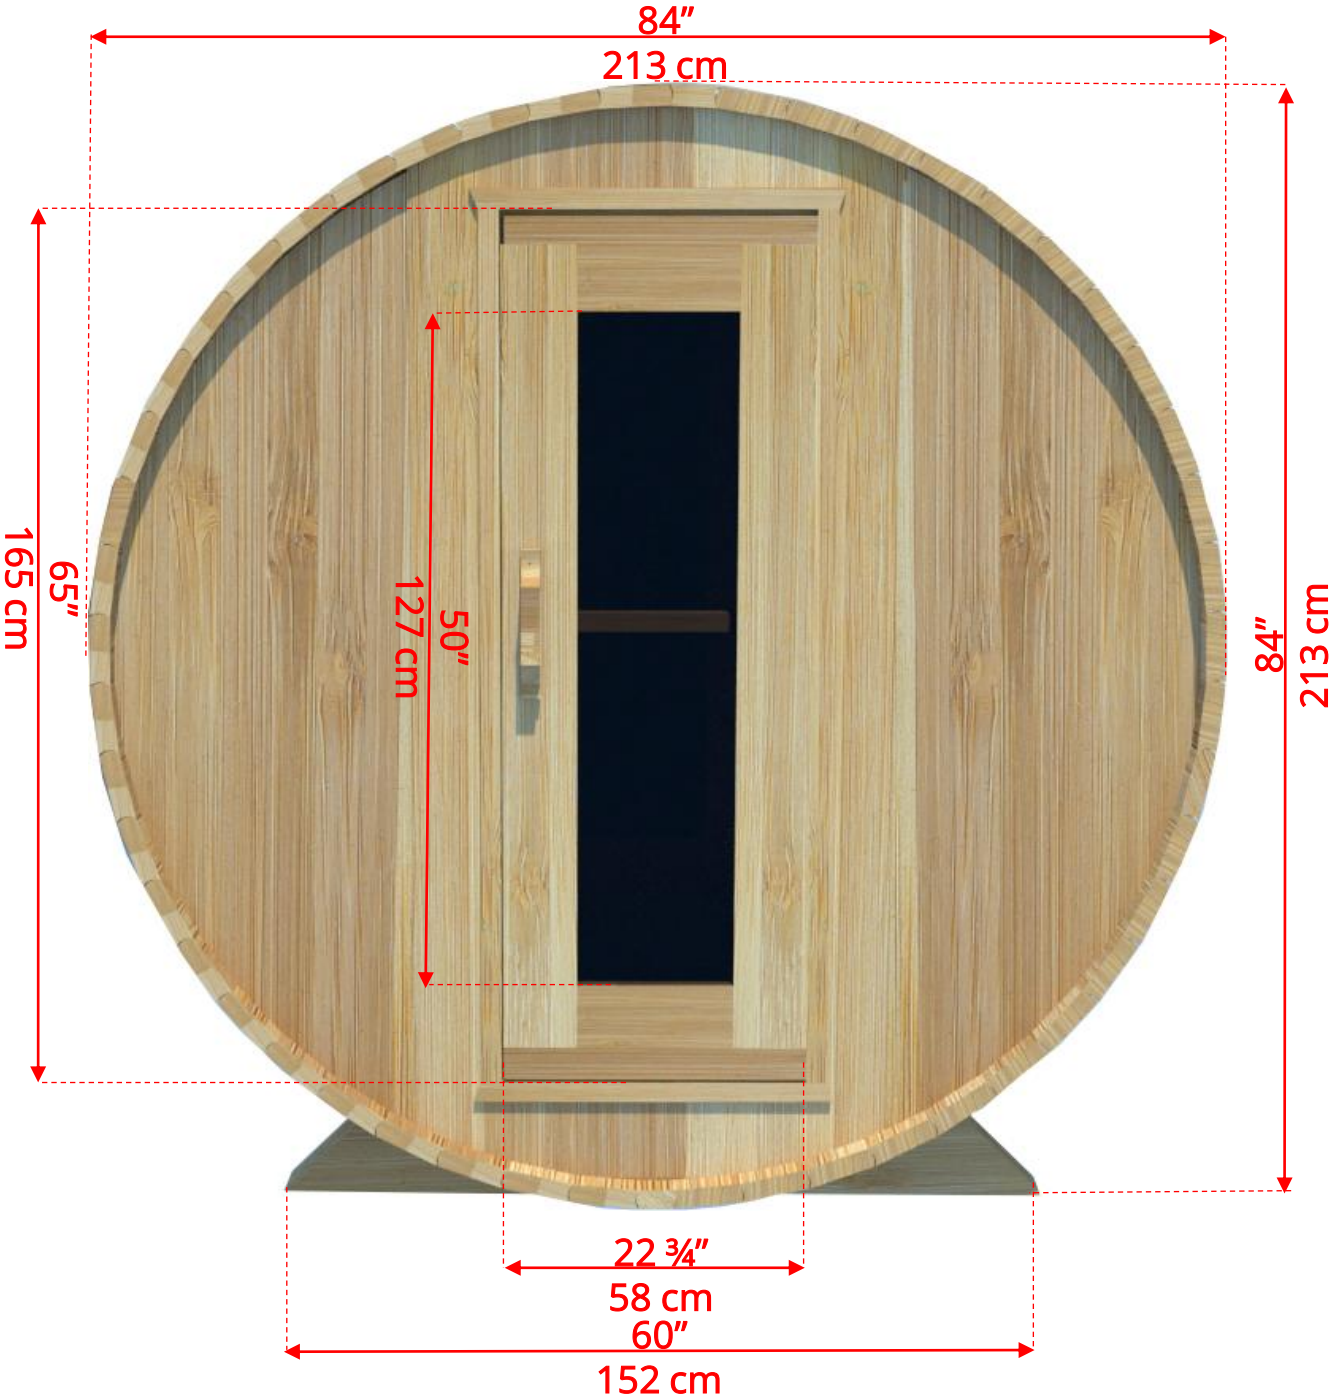

770PV/772PV 7'x7' (214cm) Panoramic Barrel Sauna

770PV/772PV 7'x7' (214cm) Panoramic Barrel Sauna

770PV/772PV

7'x7' (214cm) Panoramic Barrel Sauna

Standard bench layout shown with optional sauna floor

770PV/772PV 7'x7' (214cm) Panoramic Barrel Sauna

Standard bench layout shown with optional sauna floor

(Full length bench on both sides if wood or Floor Model Heater is chosen)

770PV/772PV 7'x7' (214cm) Panoramic Barrel Sauna

Panoramic Signature Sauna Benches

770PV/772PV 7'x7' (214cm) Panoramic Barrel Sauna

Panoramic Signature Sauna Benches

(Full length bench on both sides if wood or Floor Model Heater is chosen)

770PV/772PV 7'x7' (214cm) Panoramic Barrel Sauna

770PV/772PV 7'x7' (214cm) Panoramic Barrel Sauna

2 Windows in Front Wall

(2 windows in front wall only available if wood or Floor Model Heater is chosen)

770PV/772PV 7'x7' (214cm) Panoramic Barrel Sauna

Please note – Drawing shows sauna room measurements only.