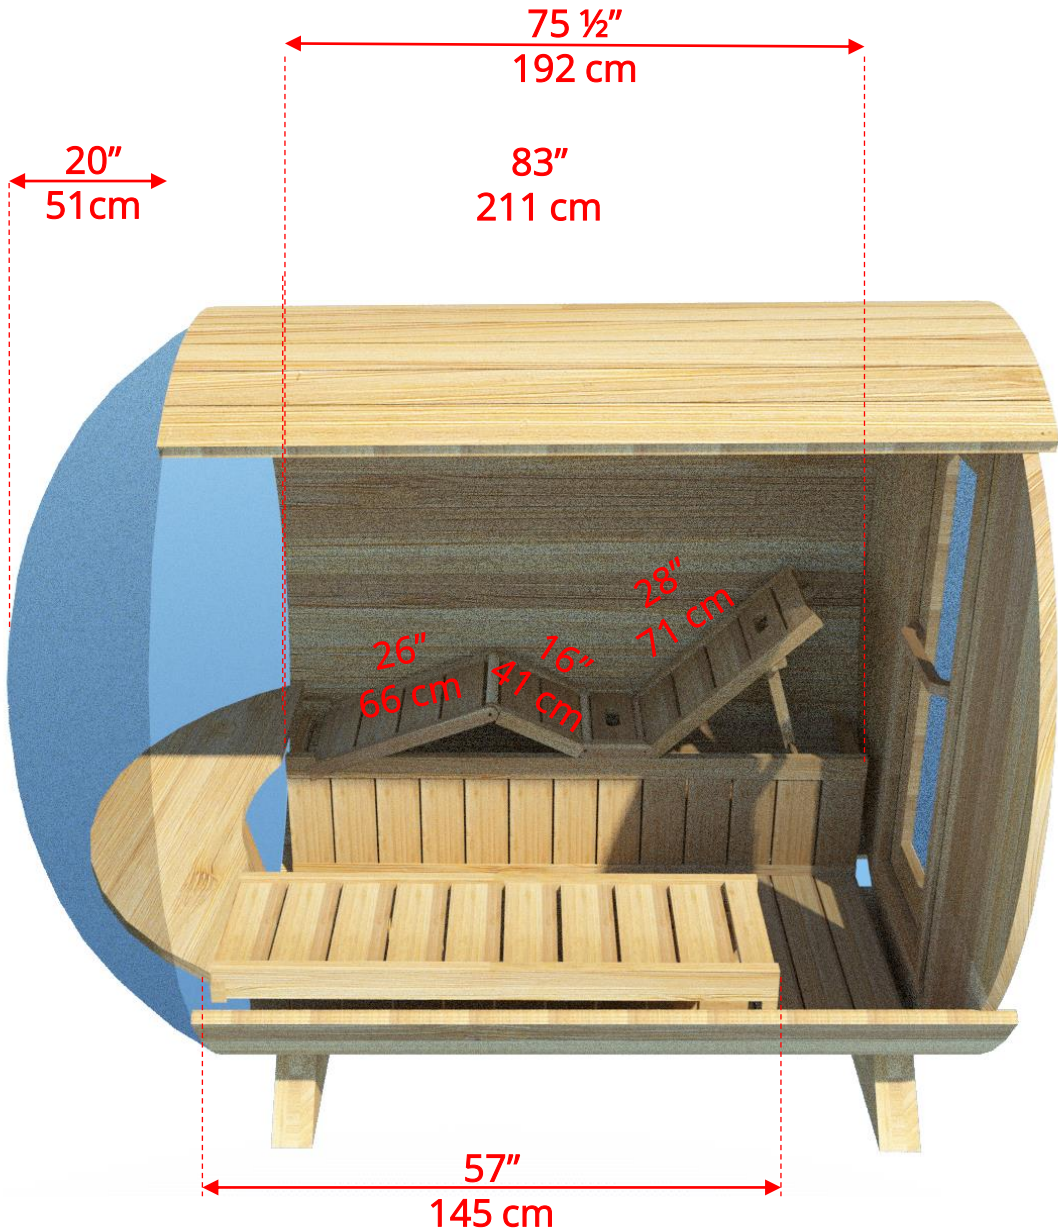

770PV/772PV 7'x7' (214cm) Panoramic Barrel Sauna

770PV/772PV 7'x7' (214cm) Panoramic Barrel Sauna

770PV/772PV

7'x7' (214cm) Panoramic Barrel Sauna

Standard bench layout shown with optional sauna floor

770PV/772PV 7'x7' (214cm) Panoramic Barrel Sauna

Standard bench layout shown with optional sauna floor

(Full length bench on both sides if wood or Floor Model Heater is chosen)

770PV/772PV 7'x7' (214cm) Panoramic Barrel Sauna

Panoramic Signature Sauna Benches

770PV/772PV 7'x7' (214cm) Panoramic Barrel Sauna

Panoramic Signature Sauna Benches

(Full length bench on both sides if wood or Floor Model Heater is chosen)

770PV/772PV 7'x7' (214cm) Panoramic Barrel Sauna

Lounge Sauna Benches

770PV/772PV

7'x7' (214cm) Panoramic Barrel Sauna

Lounge Sauna Benches

(Full length bench on both sides if wood or Floor Model Heater is chosen)

Please note that shorter bench is not adjustable!