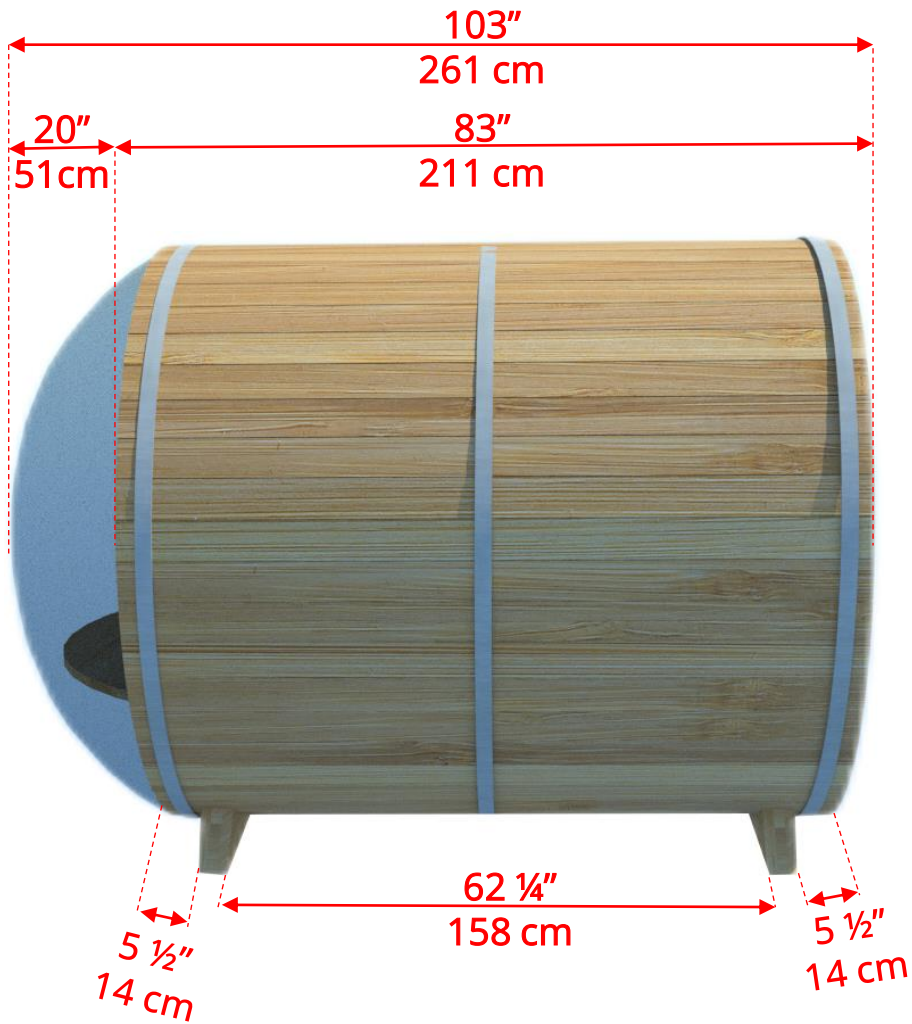

770PV/772PV 7'x7' (214cm) Panoramic Barrel Sauna

770PV/772PV 7'x7' (214cm) Panoramic Barrel Sauna

770PV/772PV

7'x7' (214cm) Panoramic Barrel Sauna

Standard bench layout shown with optional sauna floor

770PV/772PV 7'x7' (214cm) Panoramic Barrel Sauna

Standard bench layout shown with optional sauna floor

(Full length bench on both sides if wood or Floor Model Heater is chosen)

770PV/772PV 7'x7' (214cm) Panoramic Barrel Sauna

Panoramic Signature Sauna Benches

770PV/772PV 7'x7' (214cm) Panoramic Barrel Sauna

Panoramic Signature Sauna Benches

(Full length bench on both sides if wood or Floor Model Heater is chosen)

770PV/772PV 7'x7' (214cm) Panoramic Barrel Sauna

770PV/772PV 7'x7' (214cm) Panoramic Barrel Sauna

2 Windows in Front Wall

(2 windows in front wall only available if wood or Floor Model Heater is chosen)

770PV/772PV 7'x7' (214cm) Panoramic Barrel Sauna

Please note – Drawing shows sauna room measurements only.