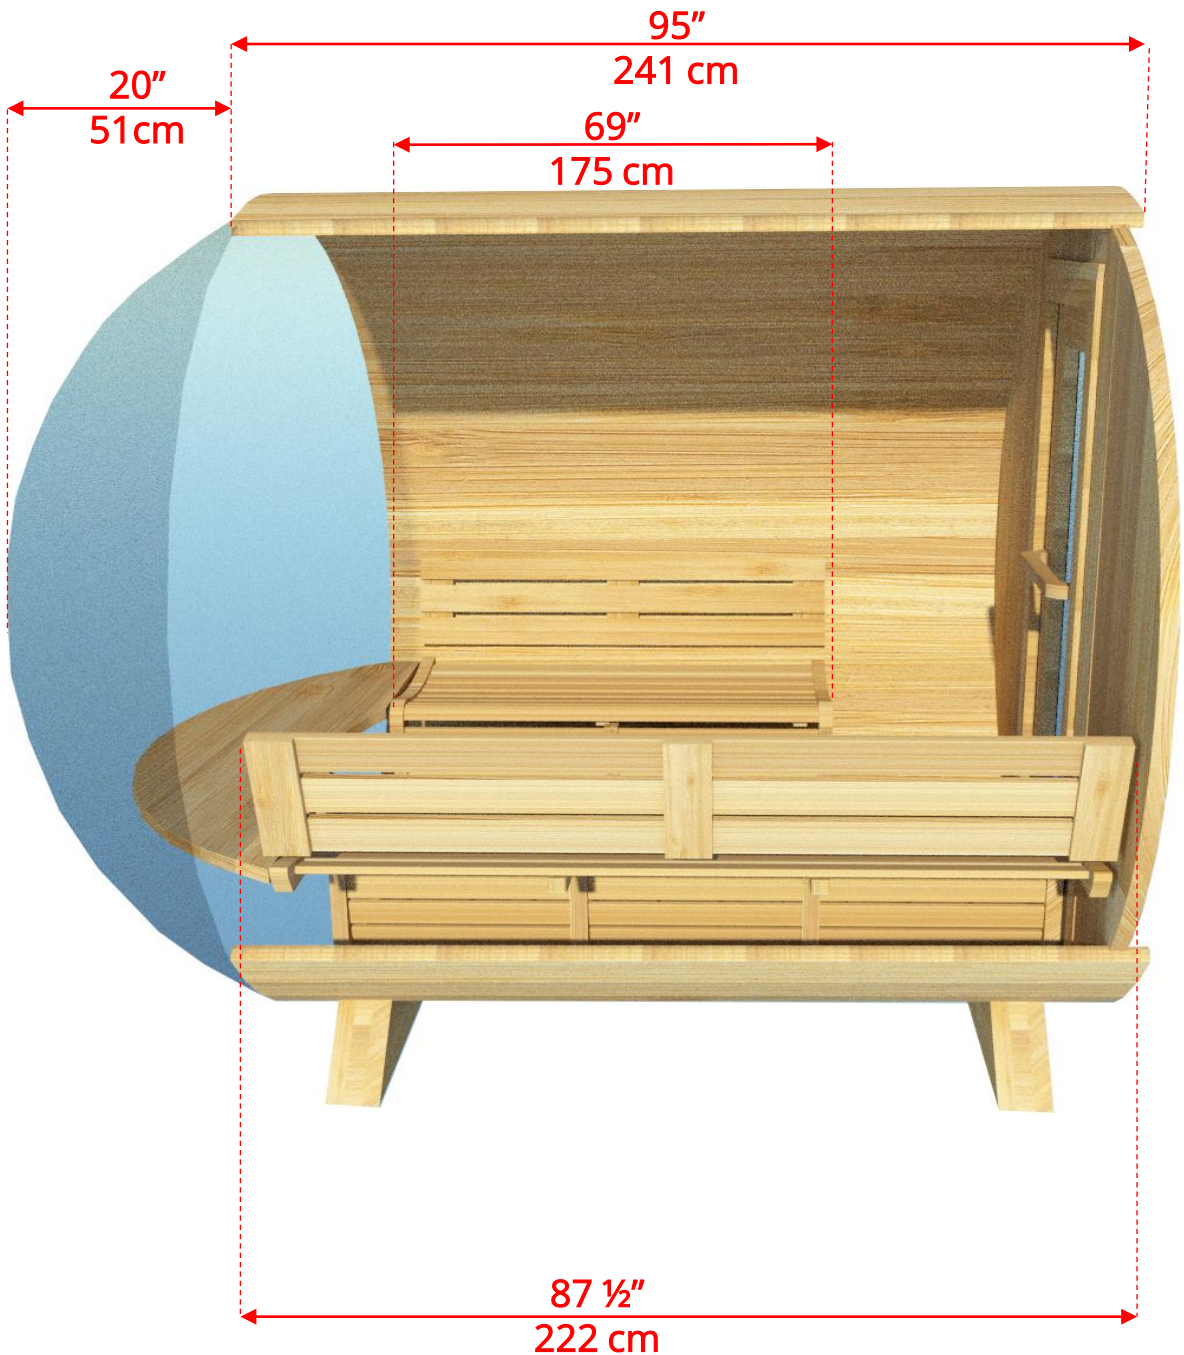

780PV/782PV

7'x8' (244cm) Panoramic Barrel Sauna

780PV/782PV 7'x8' (244cm) Panoramic Barrel Sauna

780PV/782PV

7'x8' (244cm) Panoramic Barrel Sauna

Standard bench layout shown with optional sauna floor

780PV/782PV 7'x8' (244cm) Panoramic Barrel Sauna

Standard bench layout shown with optional sauna floor

(Full length bench on both sides if wood or Floor Model Heater is chosen)

780PV/782PV 7'x8' (244cm) Panoramic Barrel Sauna

Panoramic Signature Sauna Benches

780PV/782PV

7'x8' (244cm) Panoramic Barrel Sauna

Panoramic Signature Sauna Benches

(Full length bench on both sides if wood or Floor Model Heater is chosen)

780PV/782PV 7'x8' (244cm) Panoramic Barrel Sauna

Lounge Sauna Benches

780PV/782PV 7'x8' (244cm) Panoramic Barrel Sauna

Lounge Sauna Benches

(Full length bench on both sides if wood or Floor Model Heater is chosen)

Please note that shorter bench is not adjustable!