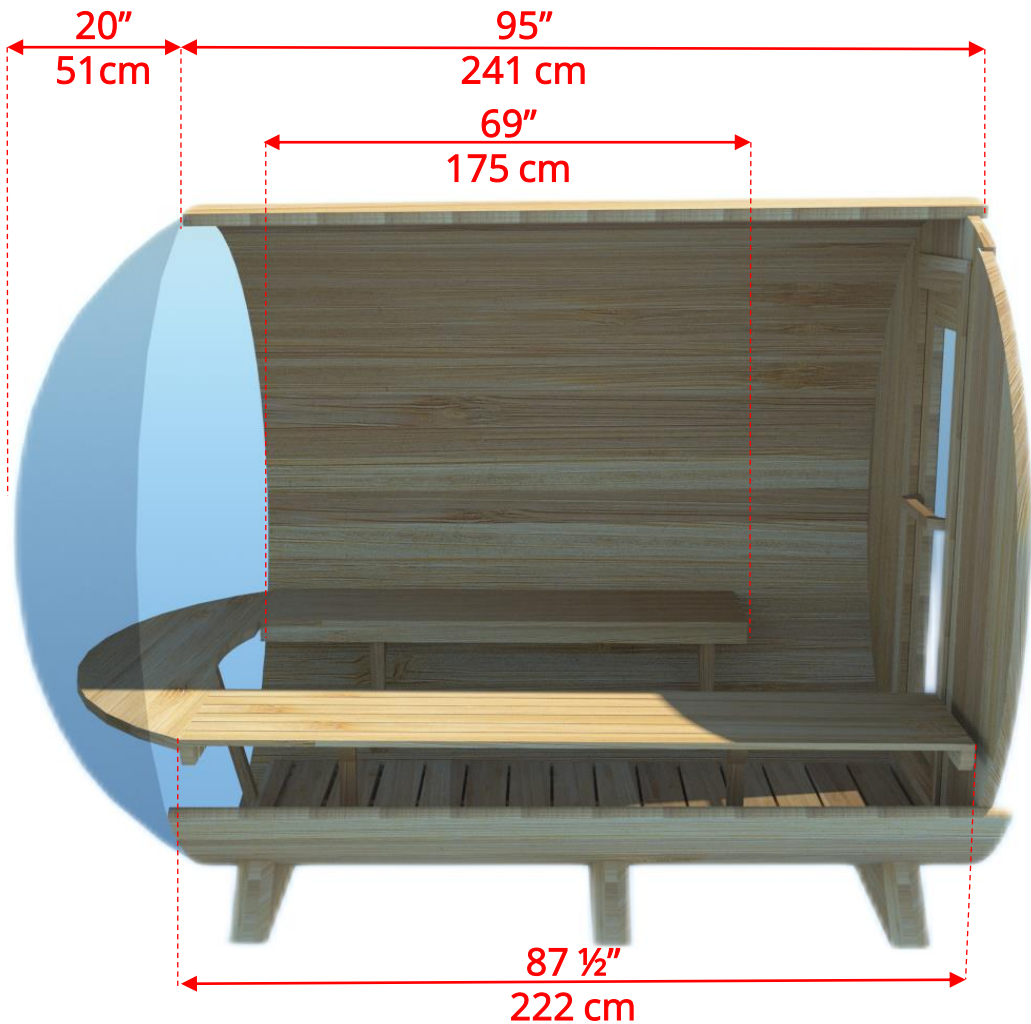

780PV/782PV

7'x8' (244cm) Panoramic Barrel Sauna

780PV/782PV 7'x8' (244cm) Panoramic Barrel Sauna

780PV/782PV

7'x8' (244cm) Panoramic Barrel Sauna

Standard bench layout shown with optional sauna floor

780PV/782PV 7'x8' (244cm) Panoramic Barrel Sauna

Standard bench layout shown with optional sauna floor

(Full length bench on both sides if wood or Floor Model Heater is chosen)

780PV/782PV 7'x8' (244cm) Panoramic Barrel Sauna

Panoramic Signature Sauna Benches

780PV/782PV

7'x8' (244cm) Panoramic Barrel Sauna

Panoramic Signature Sauna Benches

(Full length bench on both sides if wood or Floor Model Heater is chosen)

780PV/782PV 7'x8' (244cm) Panoramic Barrel Sauna

780PV/782PV 7'x8' (244cm) Panoramic Barrel Sauna

2 Windows in Front Wall

(2 windows in front wall only available if wood or Floor Model Heater is chosen)

780PV/782PV 7'x8' (244cm) Panoramic Barrel Sauna

Please note – Drawing shows sauna room measurements only.