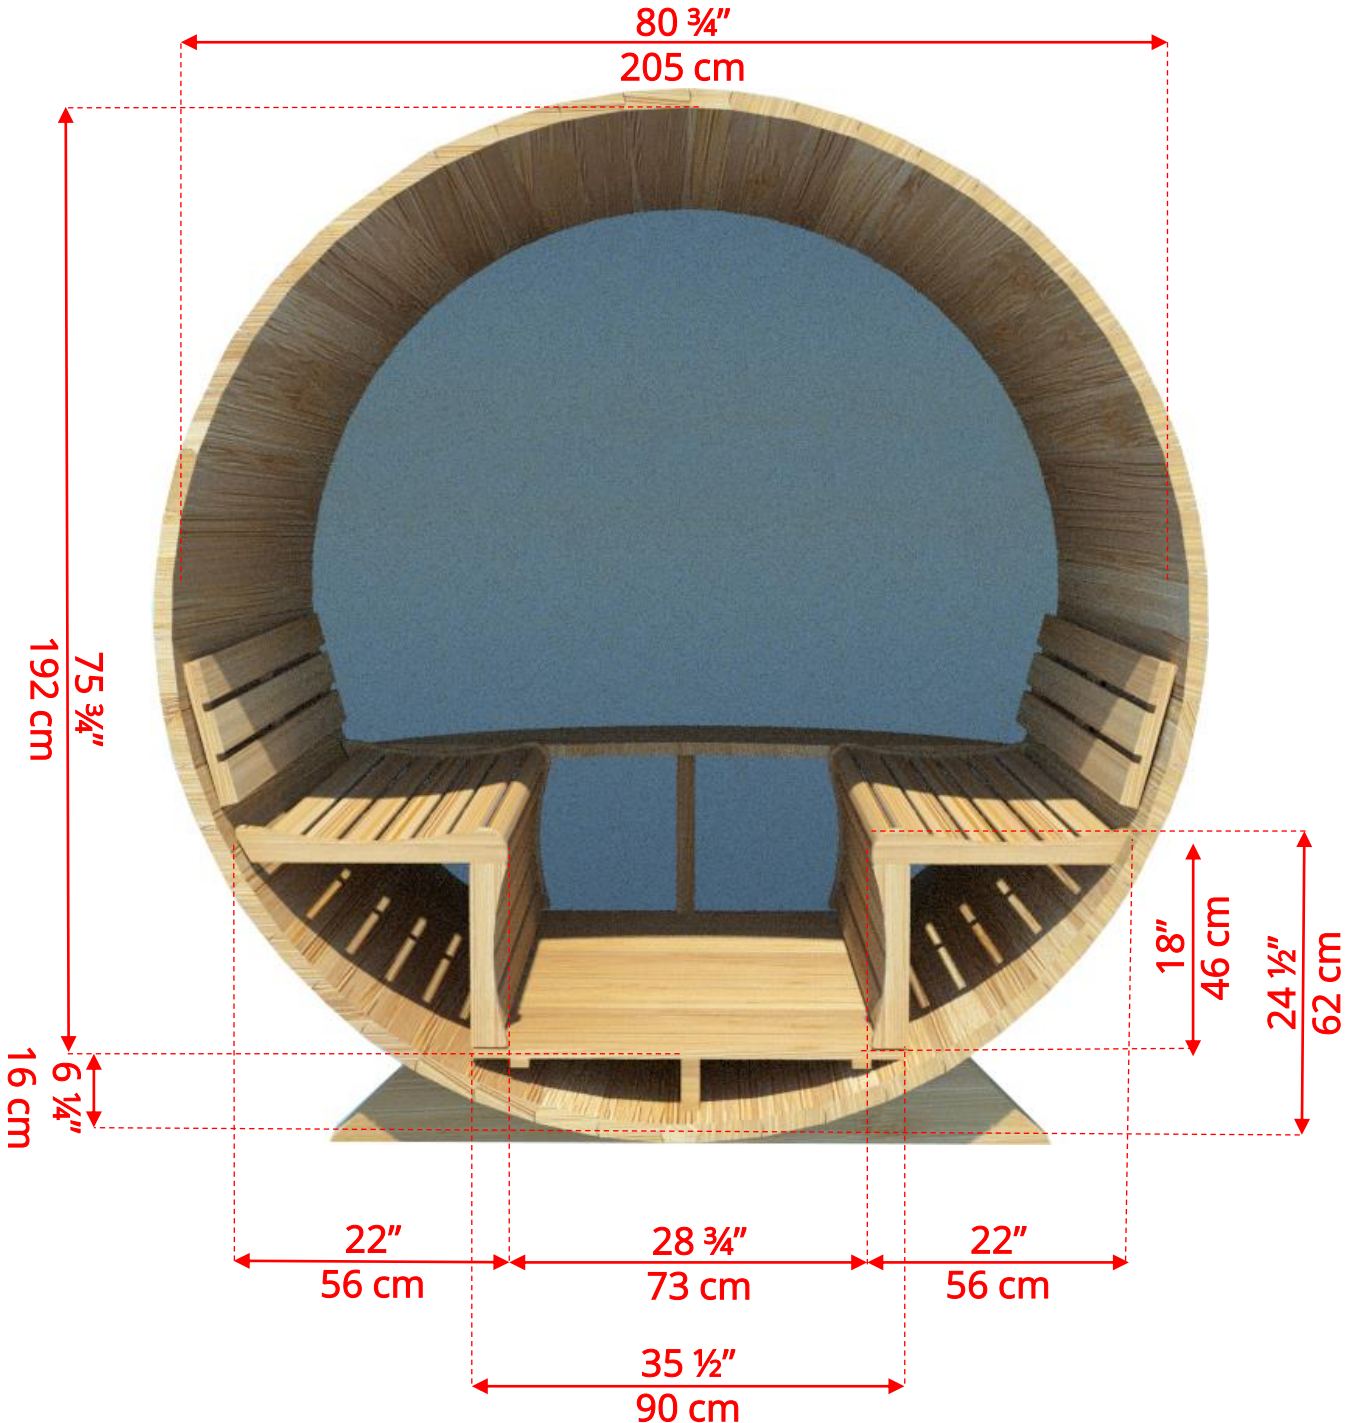

780PV/782PV

7'x8' (244cm) Panoramic Barrel Sauna

780PV/782PV 7'x8' (244cm) Panoramic Barrel Sauna

780PV/782PV

7'x8' (244cm) Panoramic Barrel Sauna

Standard bench layout shown with optional sauna floor

780PV/782PV 7'x8' (244cm) Panoramic Barrel Sauna

Standard bench layout shown with optional sauna floor

(Full length bench on both sides if wood or Floor Model Heater is chosen)

780PV/782PV 7'x8' (244cm) Panoramic Barrel Sauna

Panoramic Signature Sauna Benches

780PV/782PV

7'x8' (244cm) Panoramic Barrel Sauna

Panoramic Signature Sauna Benches

(Full length bench on both sides if wood or Floor Model Heater is chosen)

780PV/782PV 7'x8' (244cm) Panoramic Barrel Sauna

780PV/782PV 7'x8' (244cm) Panoramic Barrel Sauna

2 Windows in Front Wall

(2 windows in front wall only available if wood or Floor Model Heater is chosen)

780PV/782PV 7'x8' (244cm) Panoramic Barrel Sauna

Please note – Drawing shows sauna room measurements only.