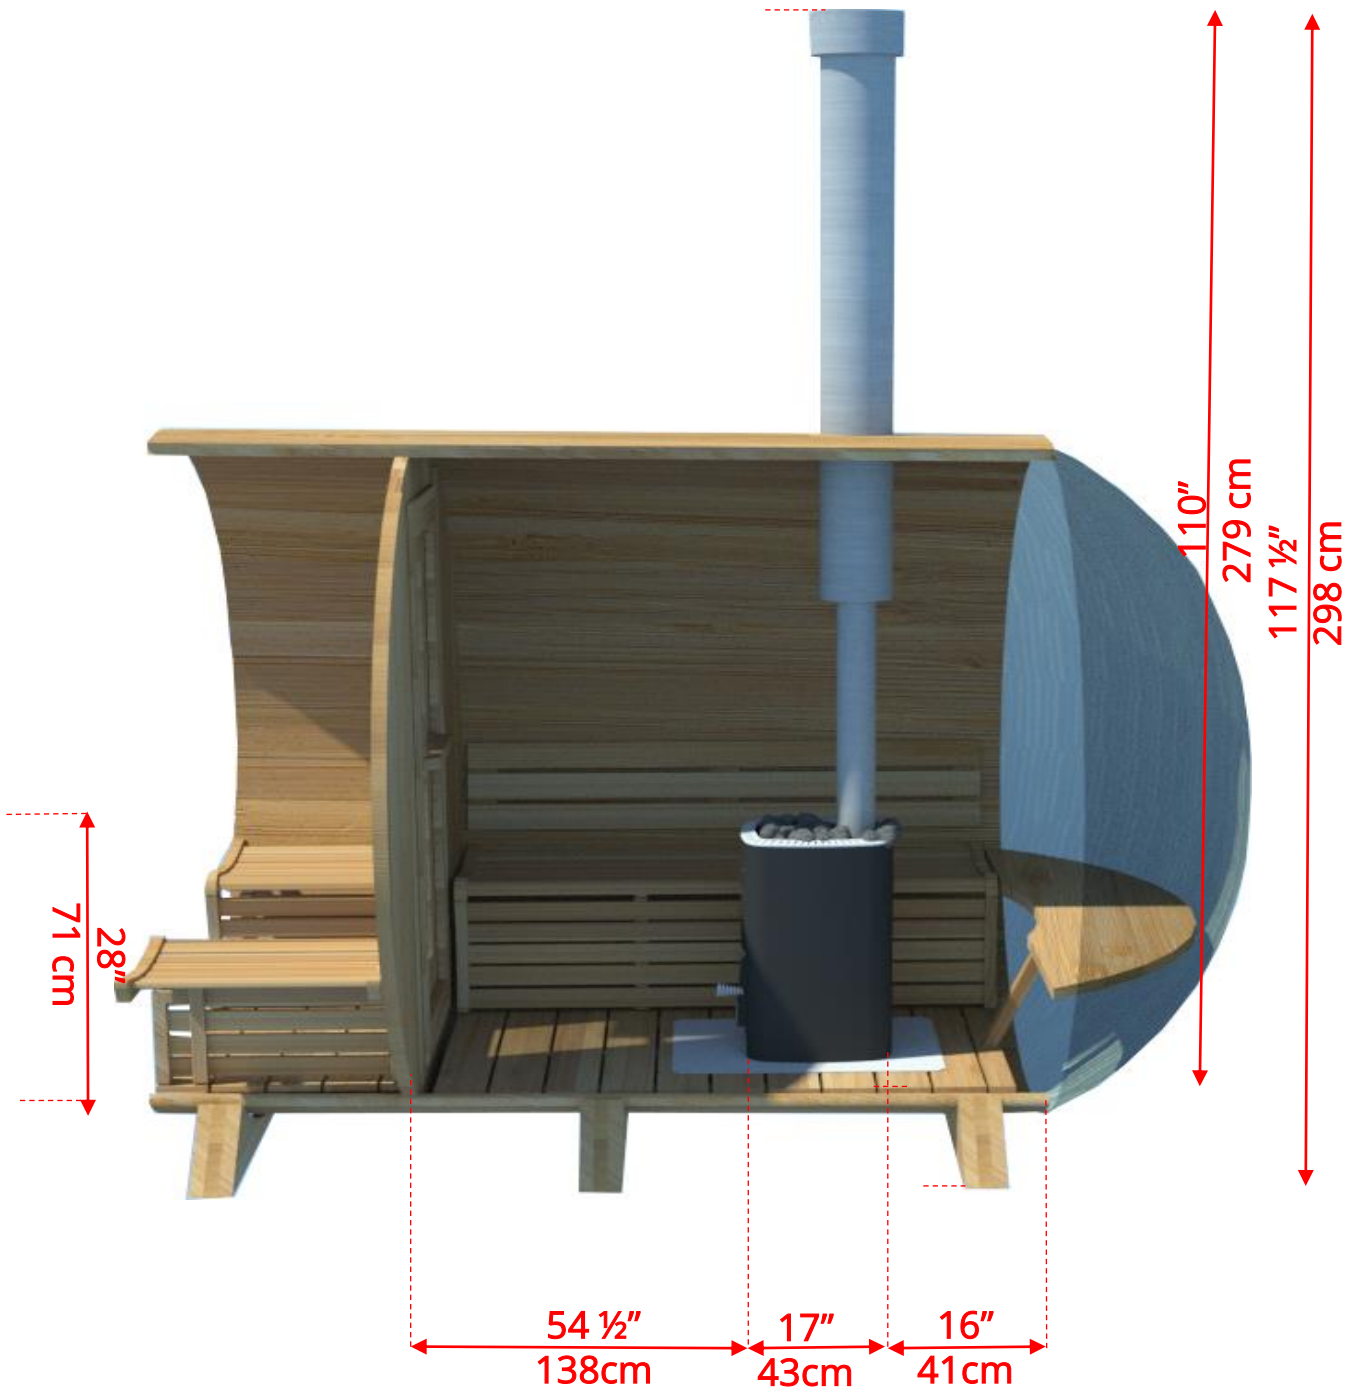

780PV/782PV

7'x8' (244cm) Panoramic Barrel Sauna

780PV/782PV 7'x8' (244cm) Panoramic Barrel Sauna

780PV/782PV

7'x8' (244cm) Panoramic Barrel Sauna

Standard bench layout shown with optional sauna floor

780PV/782PV 7'x8' (244cm) Panoramic Barrel Sauna

780PV/782PV

7'x8' (244cm) Panoramic Barrel Sauna

Panoramic Signature Sauna Benches

(Full length bench on both sides if wood or Floor Model Heater is chosen)

780PV/782PV 7'x8' (244cm) Panoramic Barrel Sauna

Lounge Sauna Benches

780PV/782PV 7'x8' (244cm) Panoramic Barrel Sauna

Lounge Sauna Benches

(Full length bench on both sides if wood or Floor Model Heater is chosen)

Please note that shorter bench is not adjustable!

780PV/782PV 7'x8' (244cm) Panoramic Barrel Sauna

2 Windows in Front Wall

(2 windows in front wall only available if wood or Floor Model Heater is chosen)

780PV/782PV 7'x8' (244cm) Panoramic Barrel Sauna

Please note – Drawing shows sauna room measurements only.