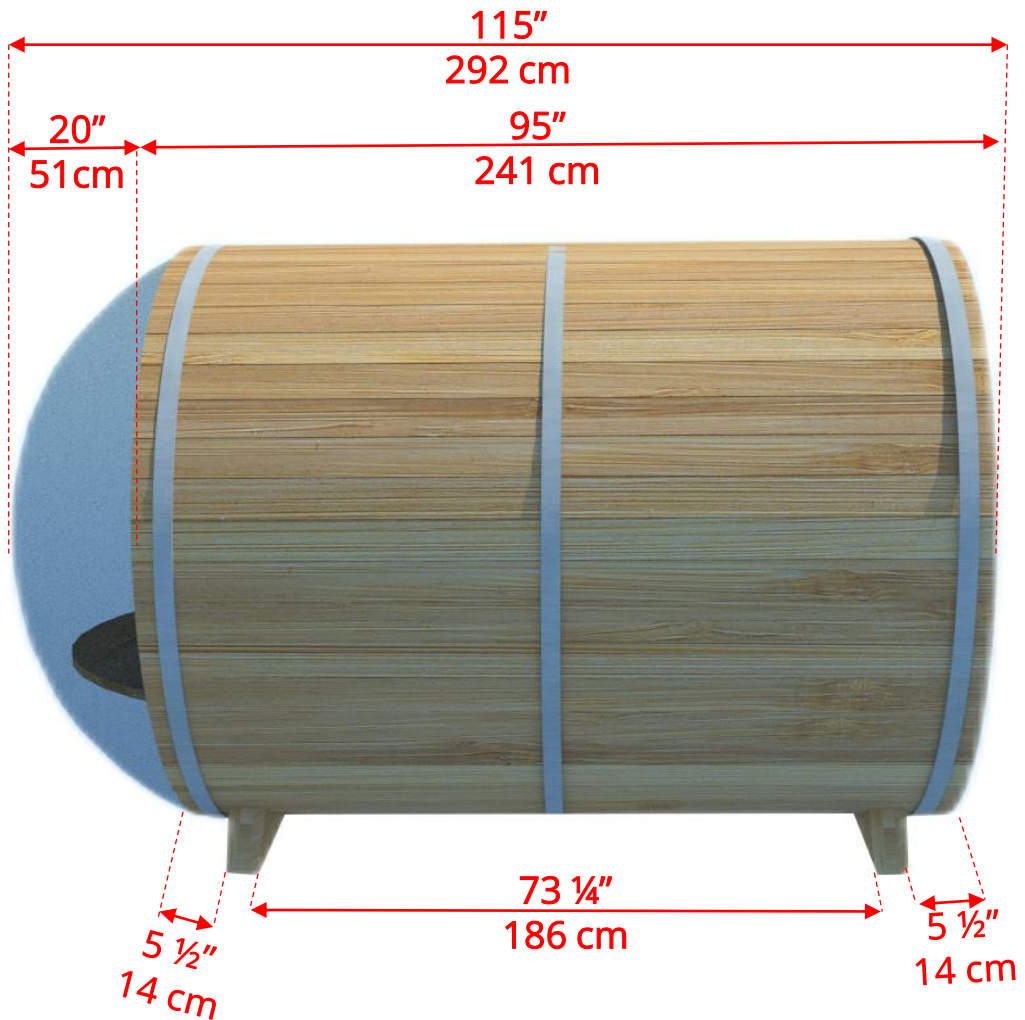

780PV/782PV

7'x8' (244cm) Panoramic Barrel Sauna

780PV/782PV 7'x8' (244cm) Panoramic Barrel Sauna

780PV/782PV

7'x8' (244cm) Panoramic Barrel Sauna

Standard bench layout shown with optional sauna floor

780PV/782PV 7'x8' (244cm) Panoramic Barrel Sauna

Standard bench layout shown with optional sauna floor

(Full length bench on both sides if wood or Floor Model Heater is chosen)

780PV/782PV 7'x8' (244cm) Panoramic Barrel Sauna

Panoramic Signature Sauna Benches

780PV/782PV

7'x8' (244cm) Panoramic Barrel Sauna

Panoramic Signature Sauna Benches

(Full length bench on both sides if wood or Floor Model Heater is chosen)

780PV/782PV 7'x8' (244cm) Panoramic Barrel Sauna

780PV/782PV 7'x8' (244cm) Panoramic Barrel Sauna

2 Windows in Front Wall

(2 windows in front wall only available if wood or Floor Model Heater is chosen)

780PV/782PV 7'x8' (244cm) Panoramic Barrel Sauna

Please note – Drawing shows sauna room measurements only.