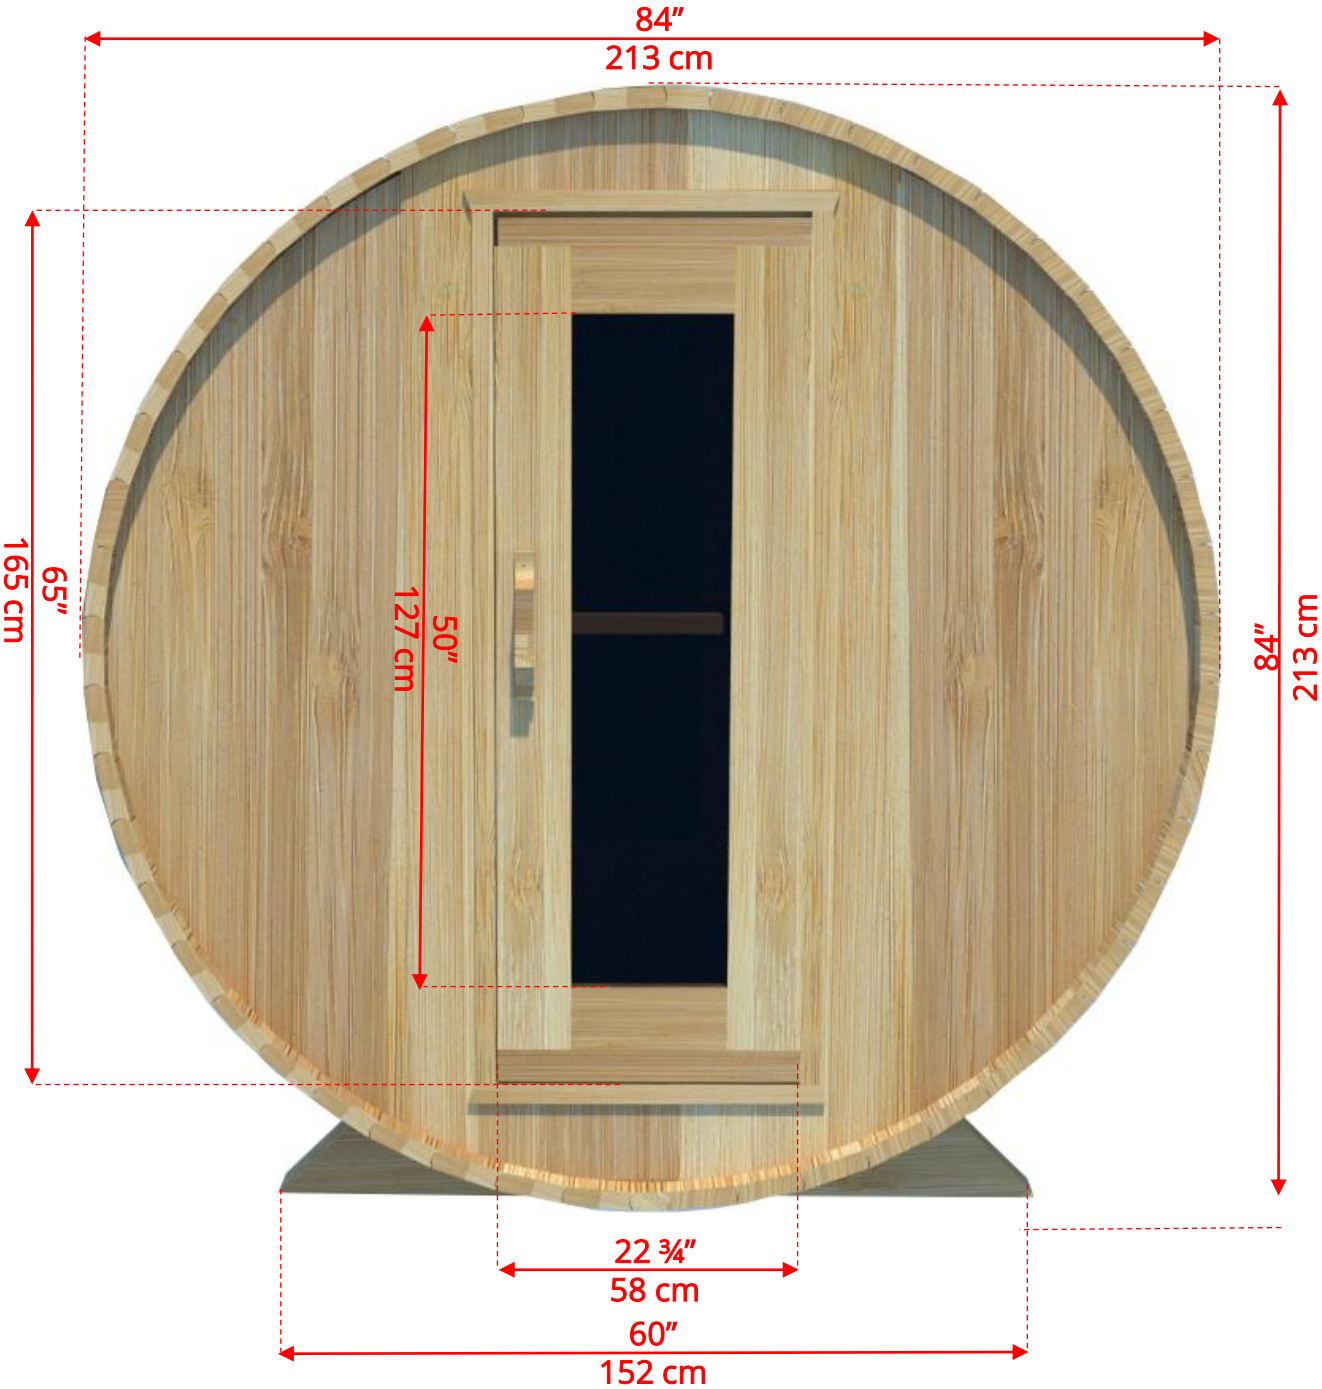

780PV/782PV

7'x8' (244cm) Panoramic Barrel Sauna

780PV/782PV 7'x8' (244cm) Panoramic Barrel Sauna

780PV/782PV

7'x8' (244cm) Panoramic Barrel Sauna

Standard bench layout shown with optional sauna floor

780PV/782PV 7'x8' (244cm) Panoramic Barrel Sauna

Standard bench layout shown with optional sauna floor

(Full length bench on both sides if wood or Floor Model Heater is chosen)

780PV/782PV 7'x8' (244cm) Panoramic Barrel Sauna

Panoramic Signature Sauna Benches

780PV/782PV

7'x8' (244cm) Panoramic Barrel Sauna

Panoramic Signature Sauna Benches

(Full length bench on both sides if wood or Floor Model Heater is chosen)

780PV/782PV 7'x8' (244cm) Panoramic Barrel Sauna

780PV/782PV 7'x8' (244cm) Panoramic Barrel Sauna

2 Windows in Front Wall

(2 windows in front wall only available if wood or Floor Model Heater is chosen)

780PV/782PV 7'x8' (244cm) Panoramic Barrel Sauna

Please note – Drawing shows sauna room measurements only.