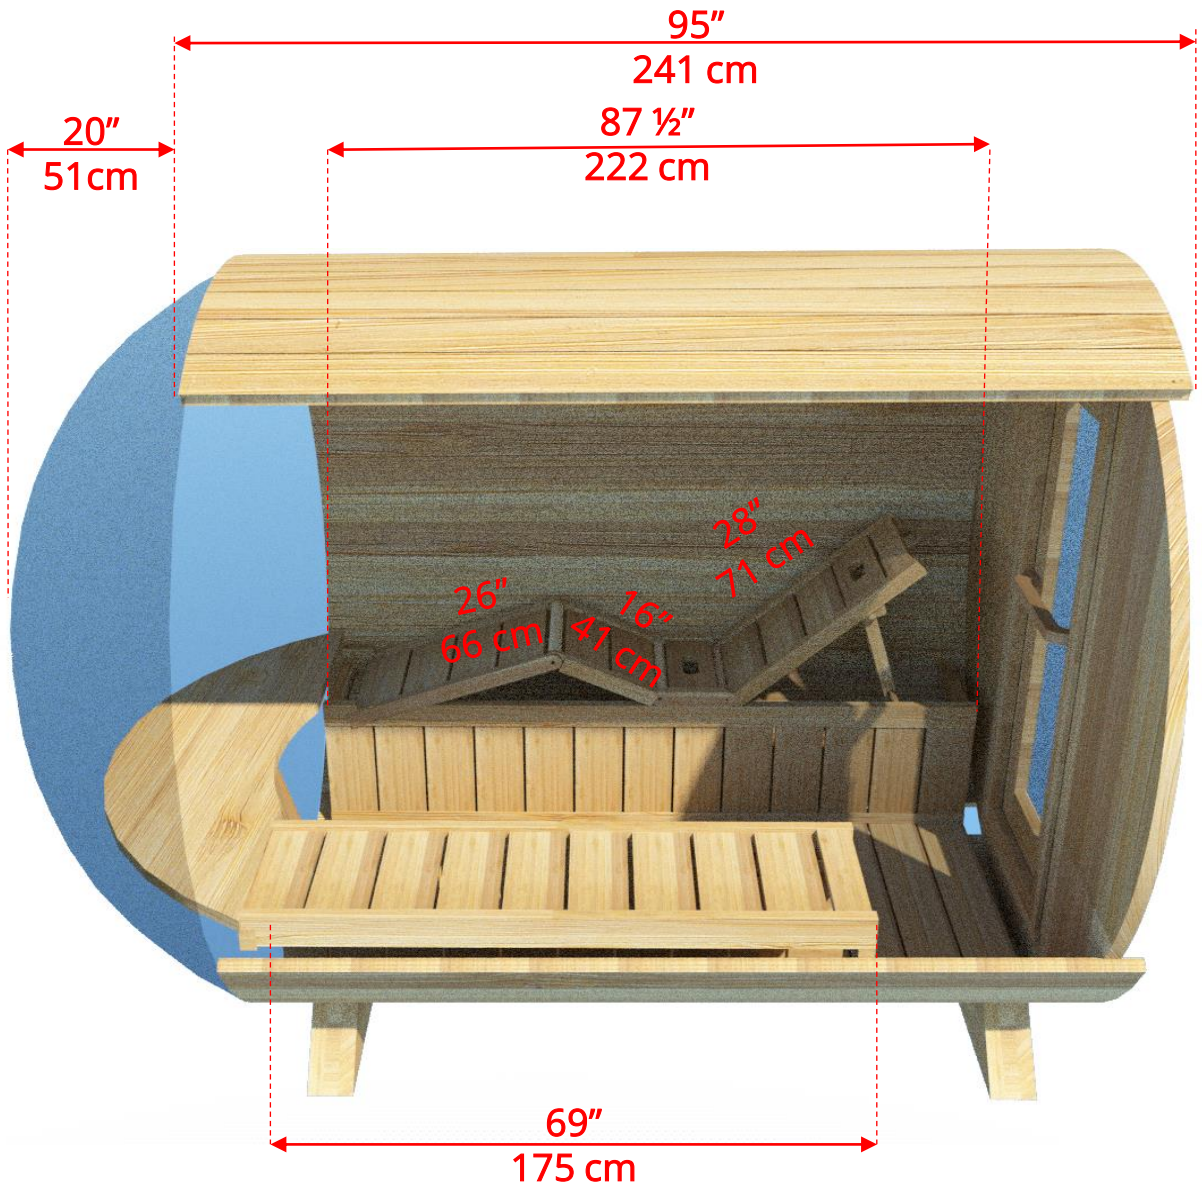

Standard bench layout shown with optional sauna floor

(Full length bench on both sides if wood or Floor Model Heater is chosen)

780PV/782PV 7'x8' (244cm) Panoramic Barrel Sauna

Panoramic Signature Sauna Benches

780PV/782PV

7'x8' (244cm) Panoramic Barrel Sauna

Panoramic Signature Sauna Benches

(Full length bench on both sides if wood or Floor Model Heater is chosen)

780PV/782PV 7'x8' (244cm) Panoramic Barrel Sauna

Lounge Sauna Benches

780PV/782PV 7'x8' (244cm) Panoramic Barrel Sauna

Lounge Sauna Benches

(Full length bench on both sides if wood or Floor Model Heater is chosen)

Please note that shorter bench is not adjustable!

780PV/782PV 7'x8' (244cm) Panoramic Barrel Sauna

2 Windows in Front Wall

(2 windows in front wall only available if wood or Floor Model Heater is chosen)

780PV/782PV 7'x8' (244cm) Panoramic Barrel Sauna

Please note – Drawing shows sauna room measurements only.