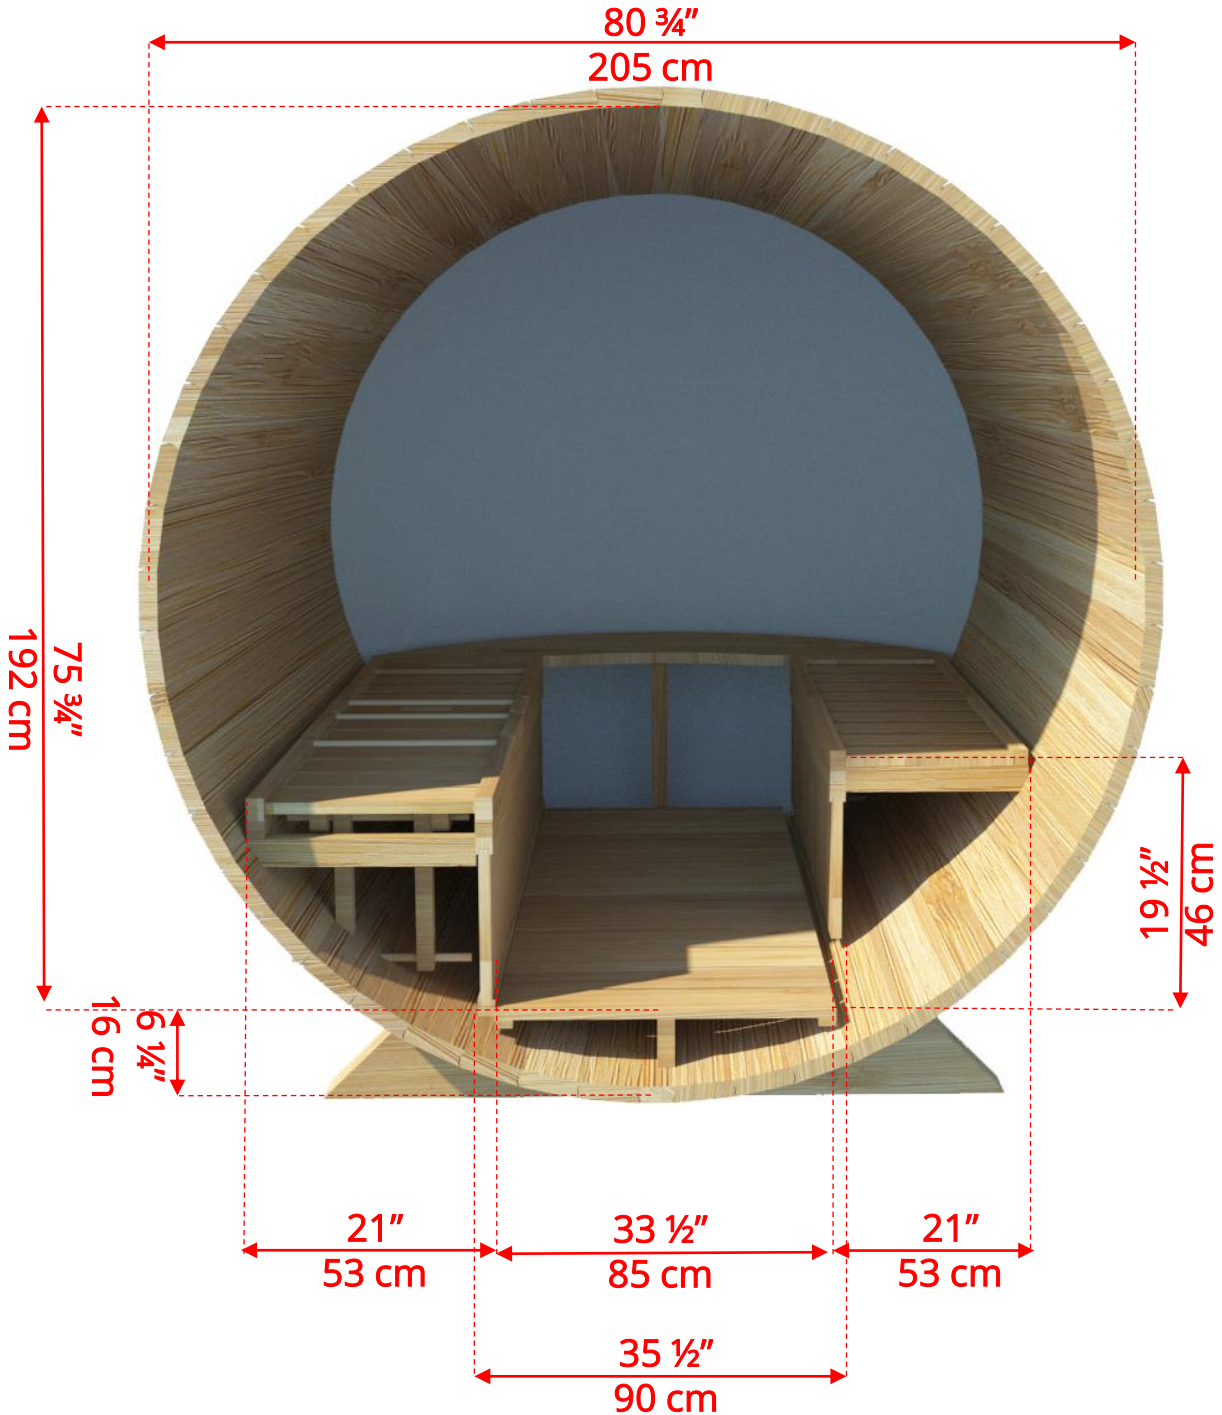

780PV/782PV

7'x8' (244cm) Panoramic Barrel Sauna

780PV/782PV 7'x8' (244cm) Panoramic Barrel Sauna

780PV/782PV

7'x8' (244cm) Panoramic Barrel Sauna

Standard bench layout shown with optional sauna floor

780PV/782PV 7'x8' (244cm) Panoramic Barrel Sauna

Standard bench layout shown with optional sauna floor

(Full length bench on both sides if wood or Floor Model Heater is chosen)

780PV/782PV 7'x8' (244cm) Panoramic Barrel Sauna

Panoramic Signature Sauna Benches

780PV/782PV

7'x8' (244cm) Panoramic Barrel Sauna

Panoramic Signature Sauna Benches

(Full length bench on both sides if wood or Floor Model Heater is chosen)

780PV/782PV 7'x8' (244cm) Panoramic Barrel Sauna

Lounge Sauna Benches

780PV/782PV 7'x8' (244cm) Panoramic Barrel Sauna

Lounge Sauna Benches

(Full length bench on both sides if wood or Floor Model Heater is chosen)

Please note that shorter bench is not adjustable!