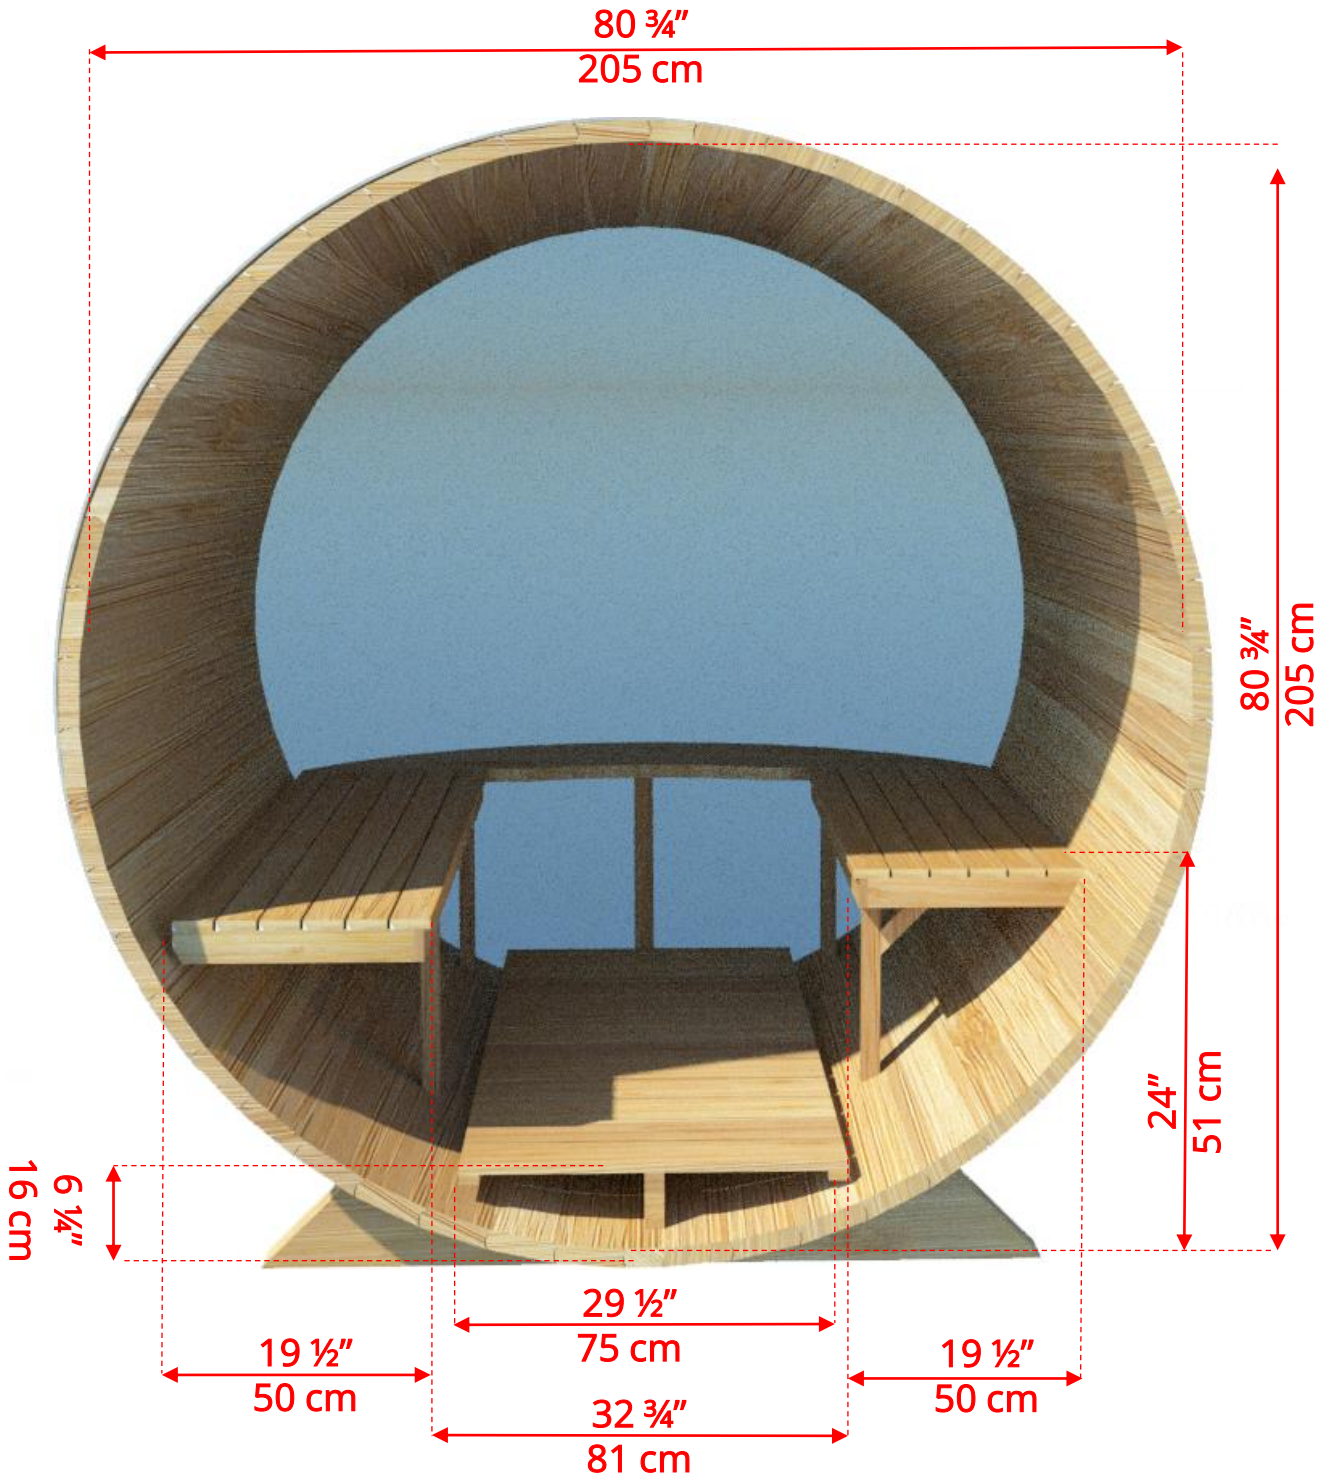

780PV/782PV

7'x8' (244cm) Panoramic Barrel Sauna

780PV/782PV 7'x8' (244cm) Panoramic Barrel Sauna

780PV/782PV

7'x8' (244cm) Panoramic Barrel Sauna

Standard bench layout shown with optional sauna floor

780PV/782PV 7'x8' (244cm) Panoramic Barrel Sauna

Standard bench layout shown with optional sauna floor

(Full length bench on both sides if wood or Floor Model Heater is chosen)

780PV/782PV 7'x8' (244cm) Panoramic Barrel Sauna

Panoramic Signature Sauna Benches

780PV/782PV

7'x8' (244cm) Panoramic Barrel Sauna

Panoramic Signature Sauna Benches

(Full length bench on both sides if wood or Floor Model Heater is chosen)

780PV/782PV 7'x8' (244cm) Panoramic Barrel Sauna

780PV/782PV 7'x8' (244cm) Panoramic Barrel Sauna

2 Windows in Front Wall

(2 windows in front wall only available if wood or Floor Model Heater is chosen)

780PV/782PV 7'x8' (244cm) Panoramic Barrel Sauna

Please note – Drawing shows sauna room measurements only.