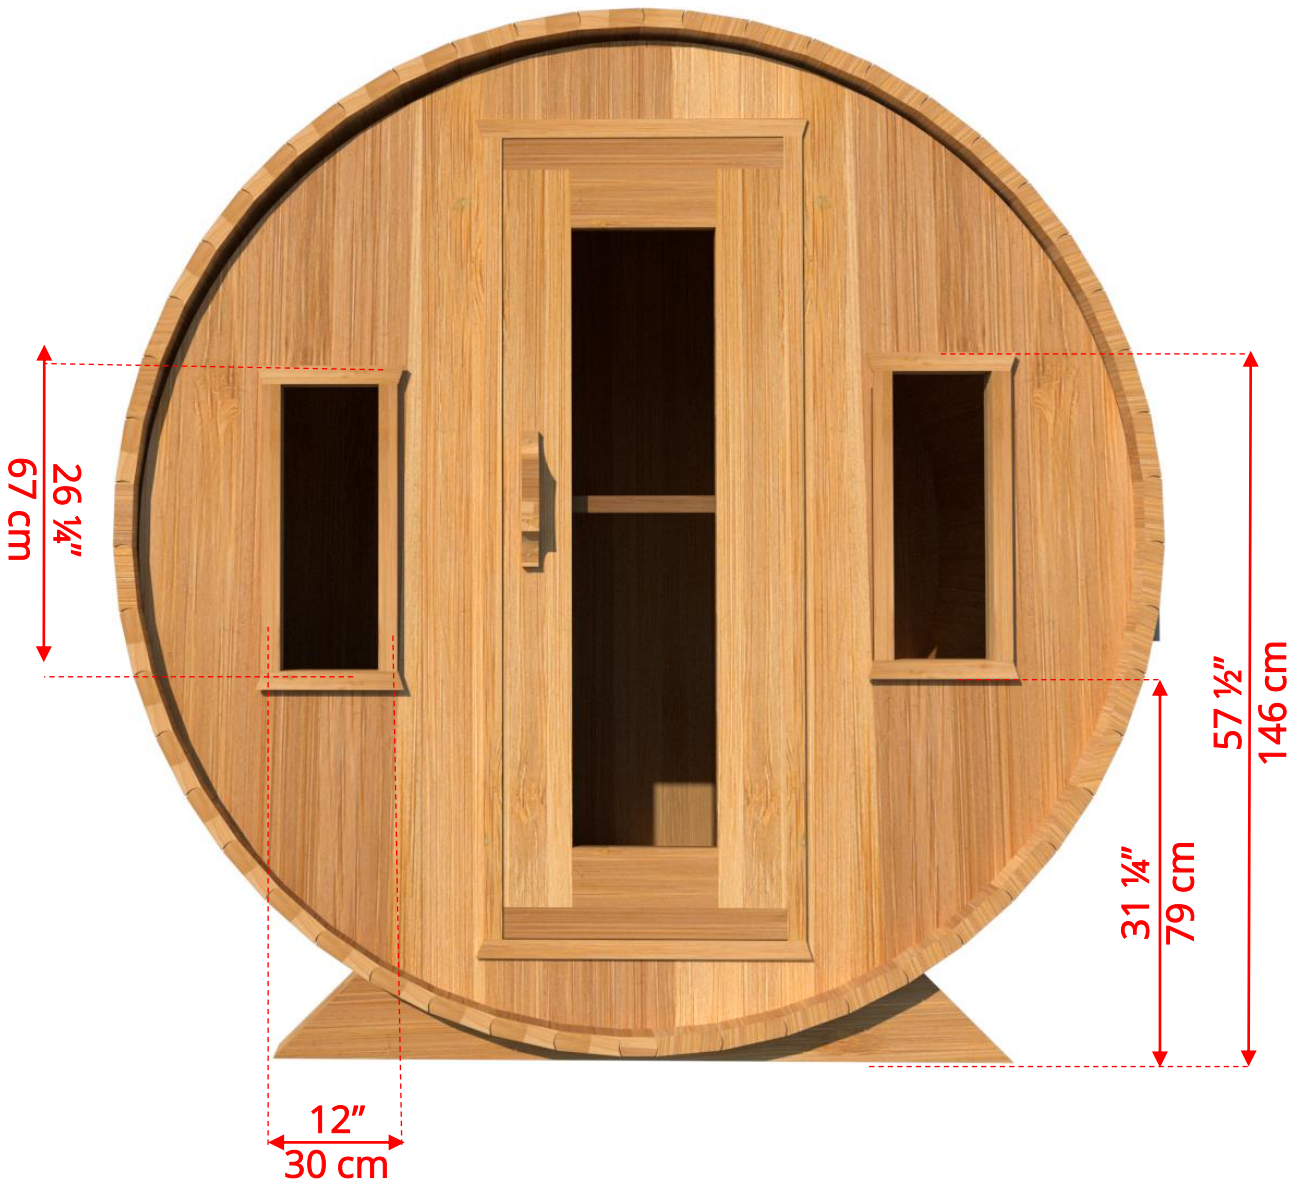

780PV/782PV

7'x8' (244cm) Panoramic Barrel Sauna

780PV/782PV 7'x8' (244cm) Panoramic Barrel Sauna

780PV/782PV

7'x8' (244cm) Panoramic Barrel Sauna

Standard bench layout shown with optional sauna floor

780PV/782PV 7'x8' (244cm) Panoramic Barrel Sauna

780PV/782PV

7'x8' (244cm) Panoramic Barrel Sauna

Panoramic Signature Sauna Benches

(Full length bench on both sides if wood or Floor Model Heater is chosen)

780PV/782PV 7'x8' (244cm) Panoramic Barrel Sauna

Lounge Sauna Benches

780PV/782PV 7'x8' (244cm) Panoramic Barrel Sauna

Lounge Sauna Benches

(Full length bench on both sides if wood or Floor Model Heater is chosen)

Please note that shorter bench is not adjustable!

780PV/782PV 7'x8' (244cm) Panoramic Barrel Sauna

2 Windows in Front Wall

(2 windows in front wall only available if wood or Floor Model Heater is chosen)

780PV/782PV 7'x8' (244cm) Panoramic Barrel Sauna

Please note – Drawing shows sauna room measurements only.