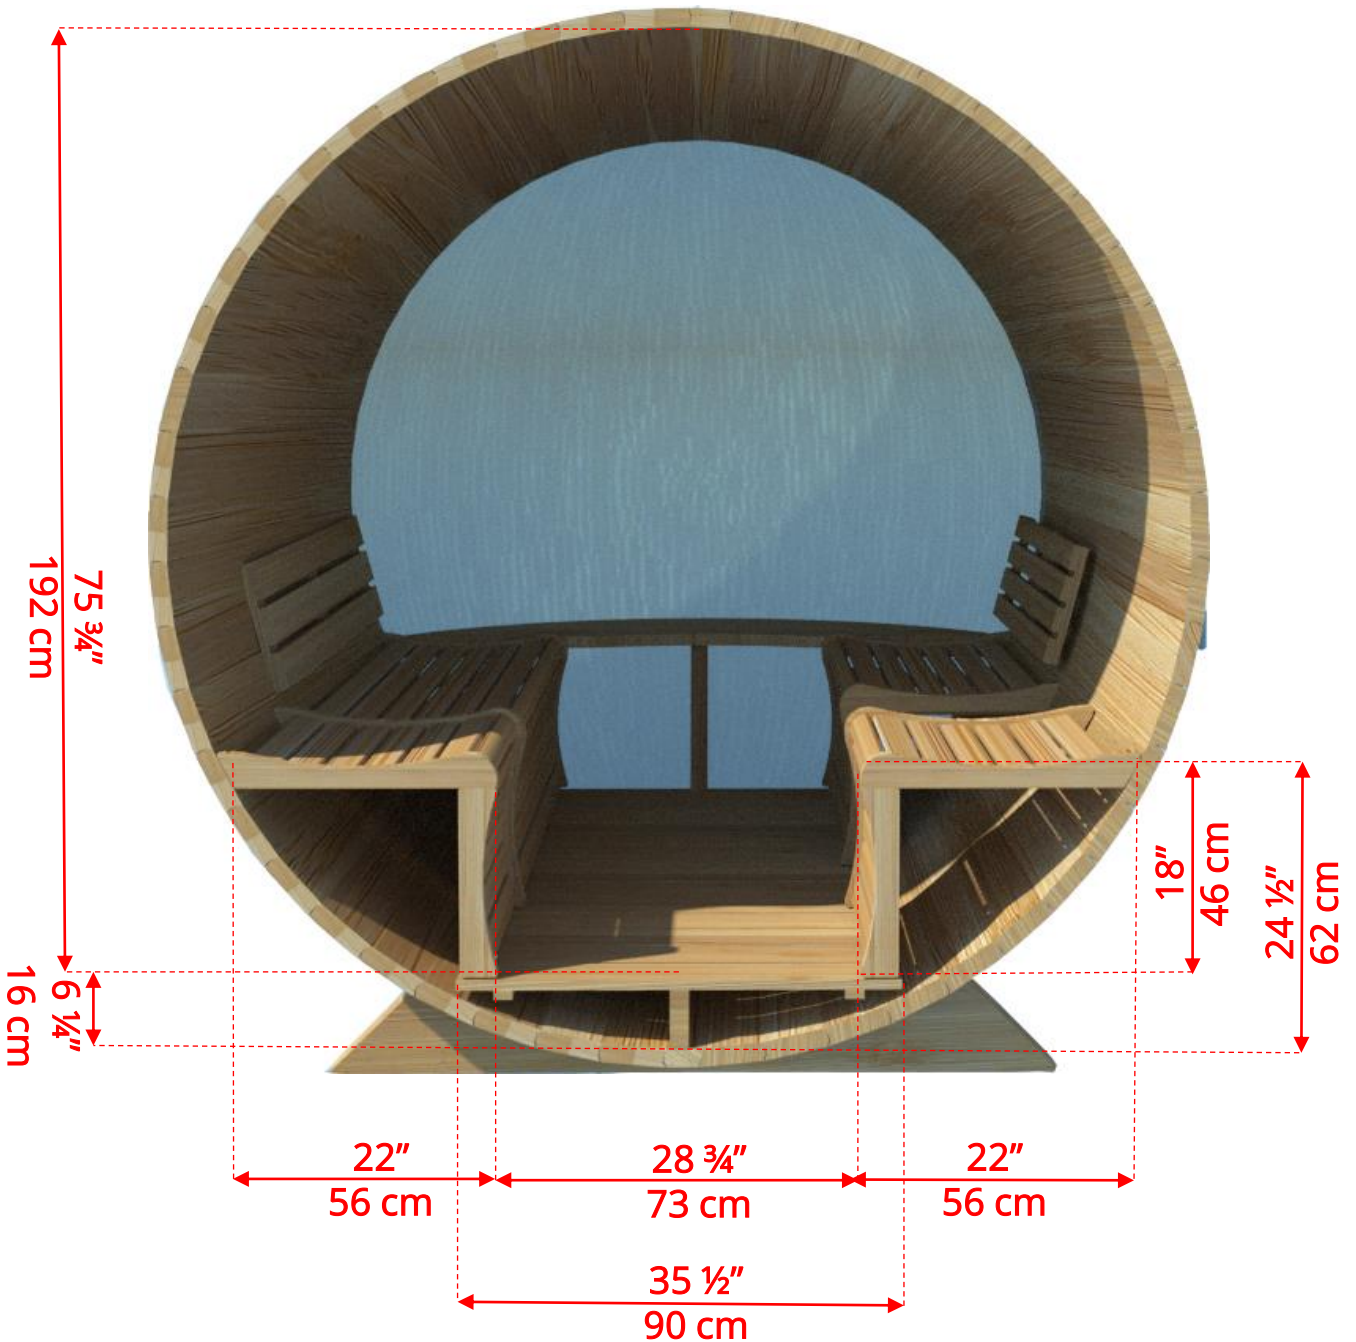

760PVP/762PVP 7'x6' (182cm) Panoramic Sauna with Porch

Panoramic Signature Sauna Benches