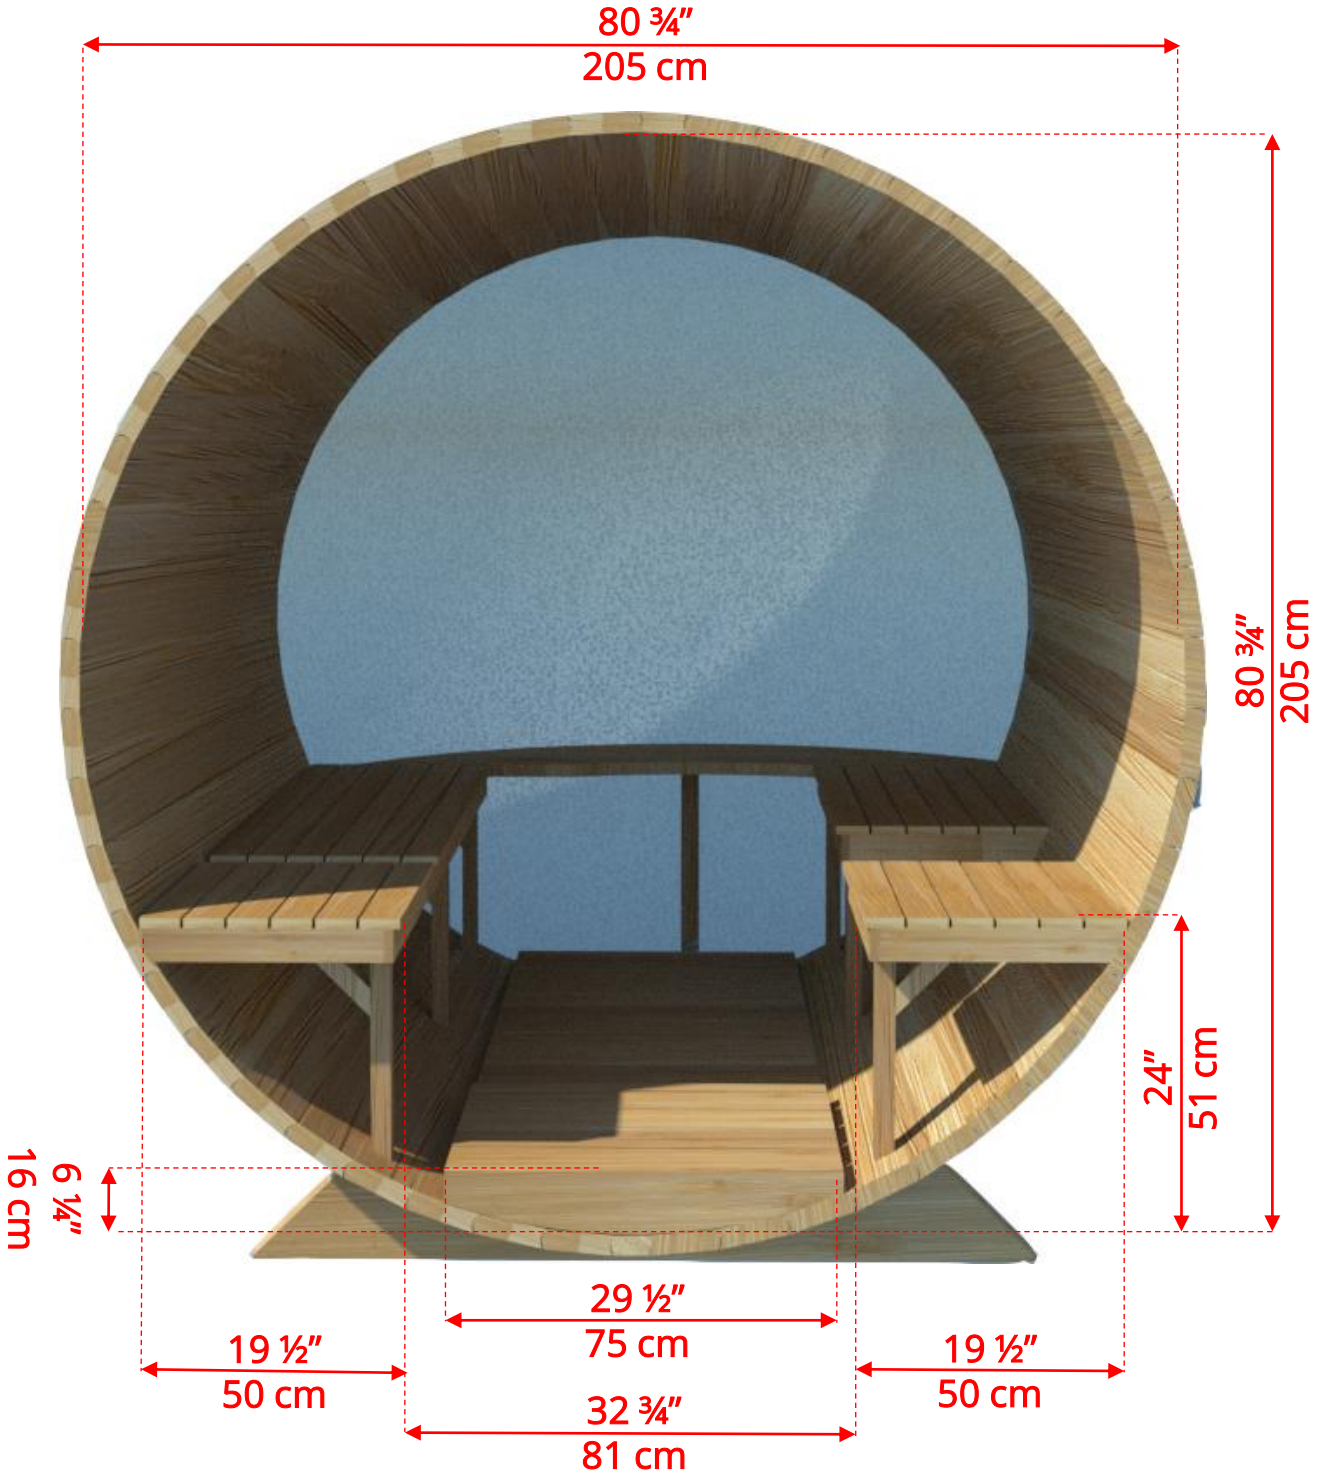

# 760PVP/762PVP 7'x6' (182cm) Panoramic Sauna with Porch

## 7'x6' (182cm) Panoramic Sauna with Porch

## 7'x6' (182cm) Panoramic Sauna with Porch

*Standard bench layout shown with optional sauna floor*