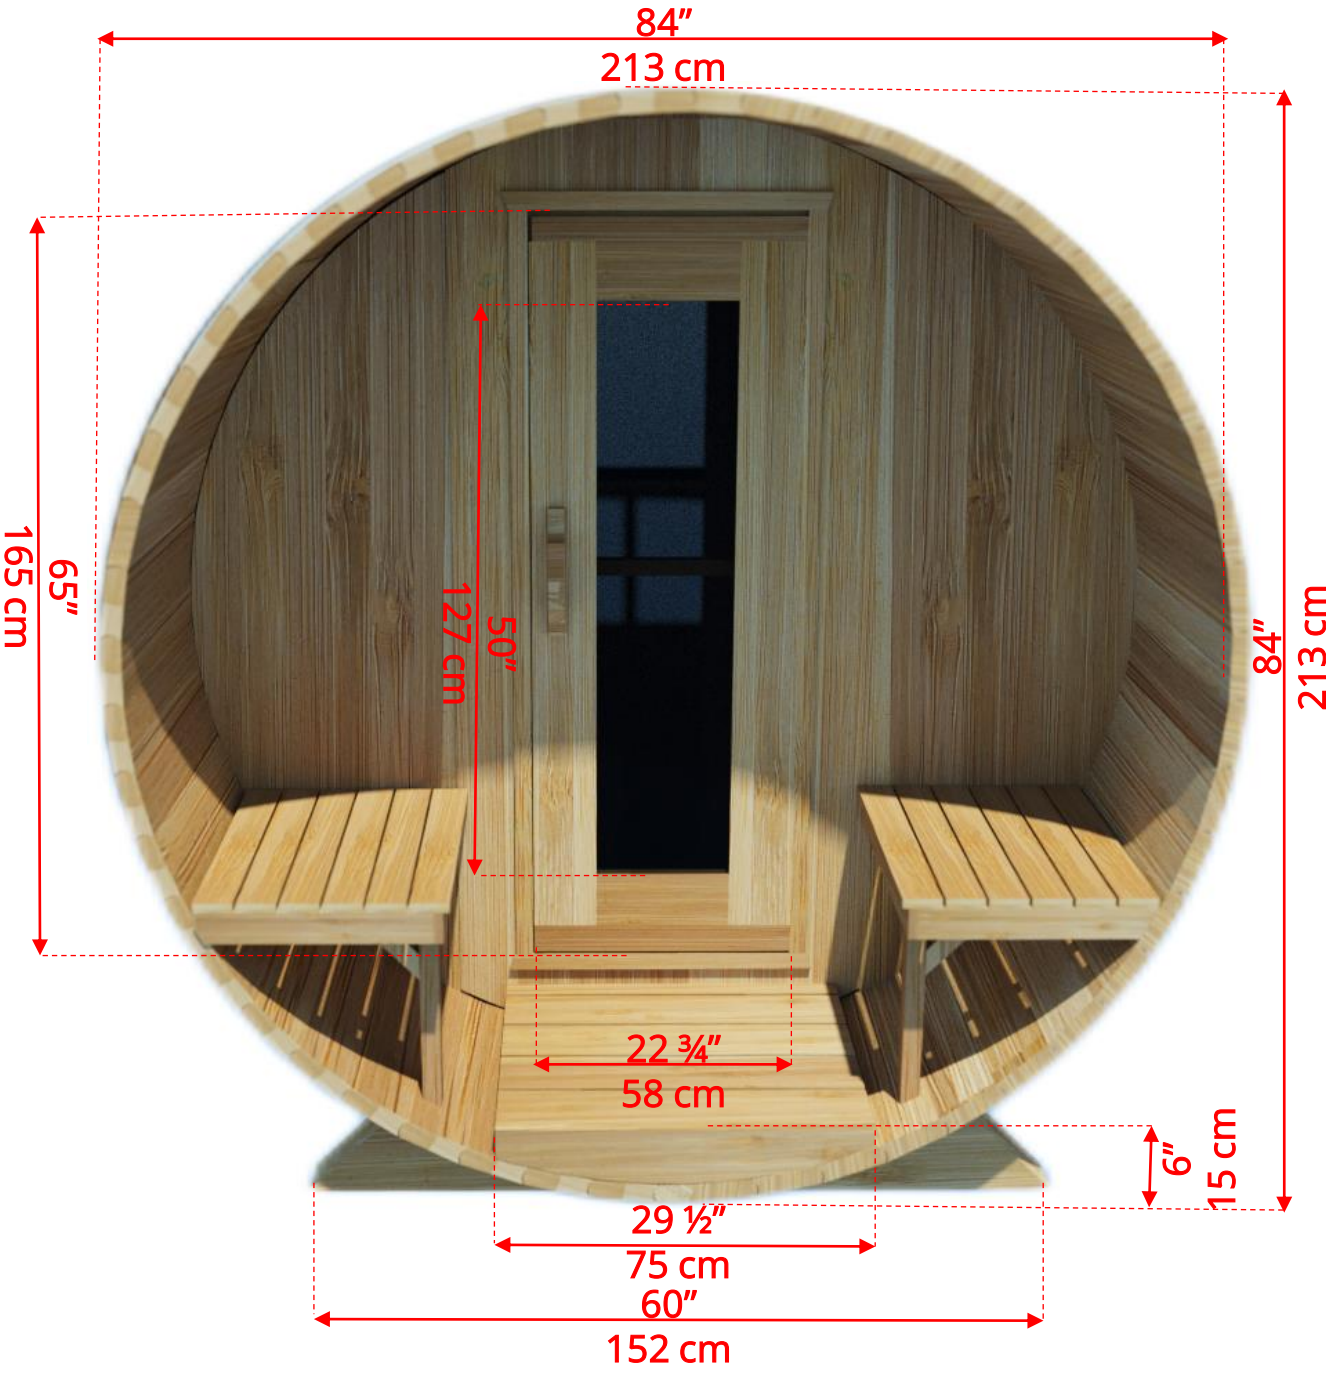

# 760PVP/762PVP 7'x6' (182cm) Panoramic Sauna with Porch

## 7'x6' (182cm) Panoramic Sauna with Porch