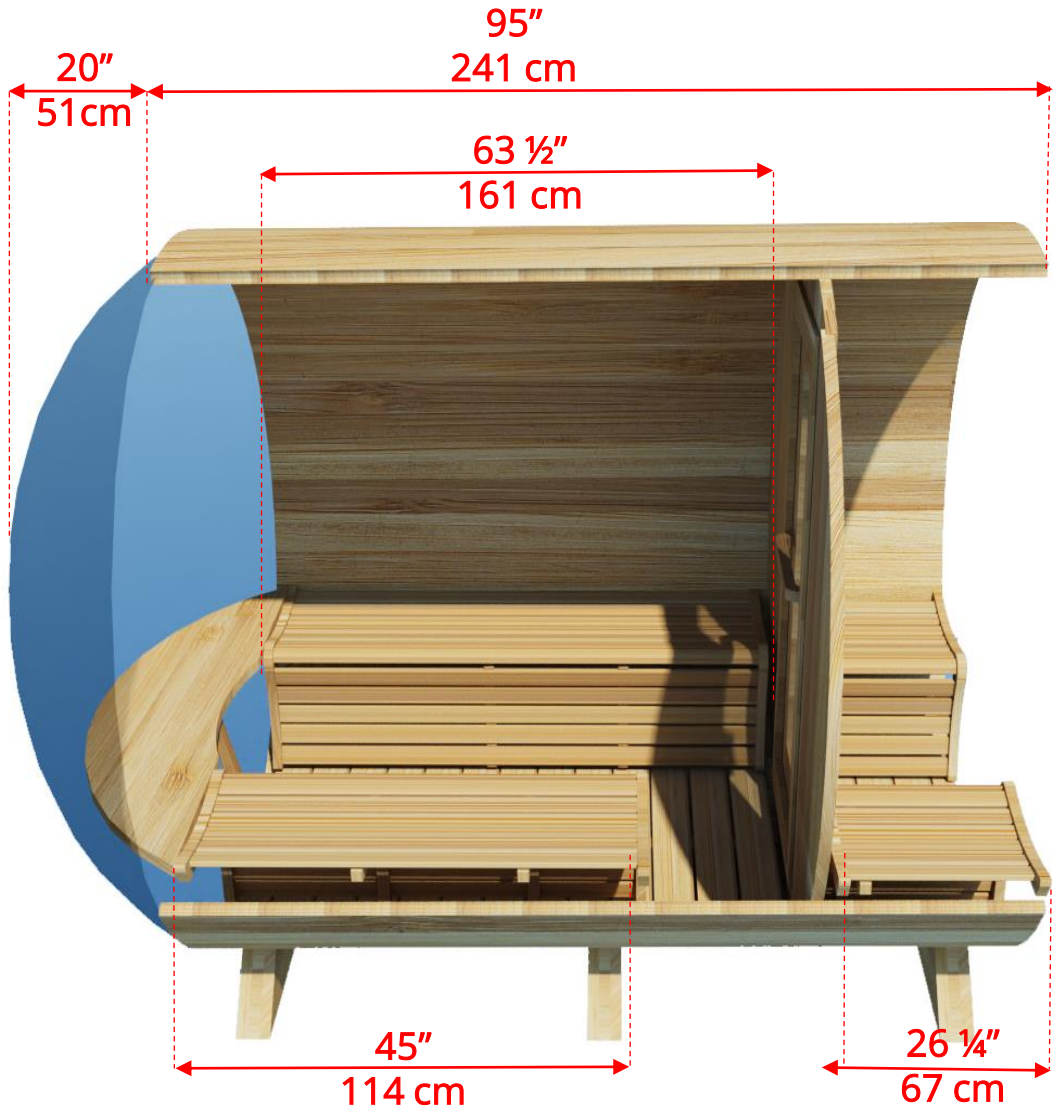

760PVP/762PVP

7'x6' (182cm) Panoramic Sauna with Porch

Panoramic Signature Sauna Benches

(Full length bench on both sides if wood or Floor Model Heater is chosen)