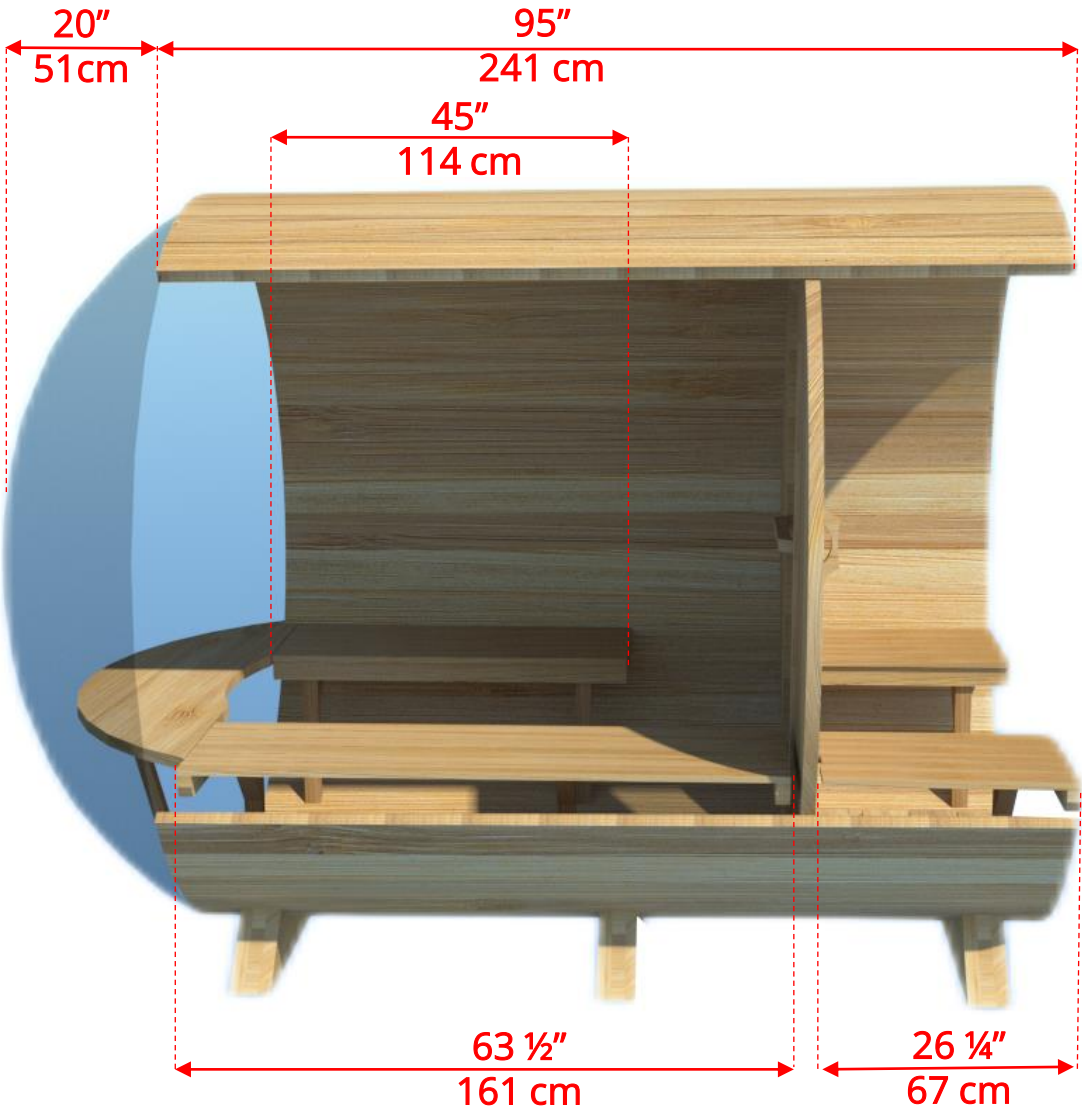

760PVP/762PVP 7'x6' (182cm) Panoramic Sauna with Porch

(Full length bench on both sides if wood or Floor Model Heater is chosen)