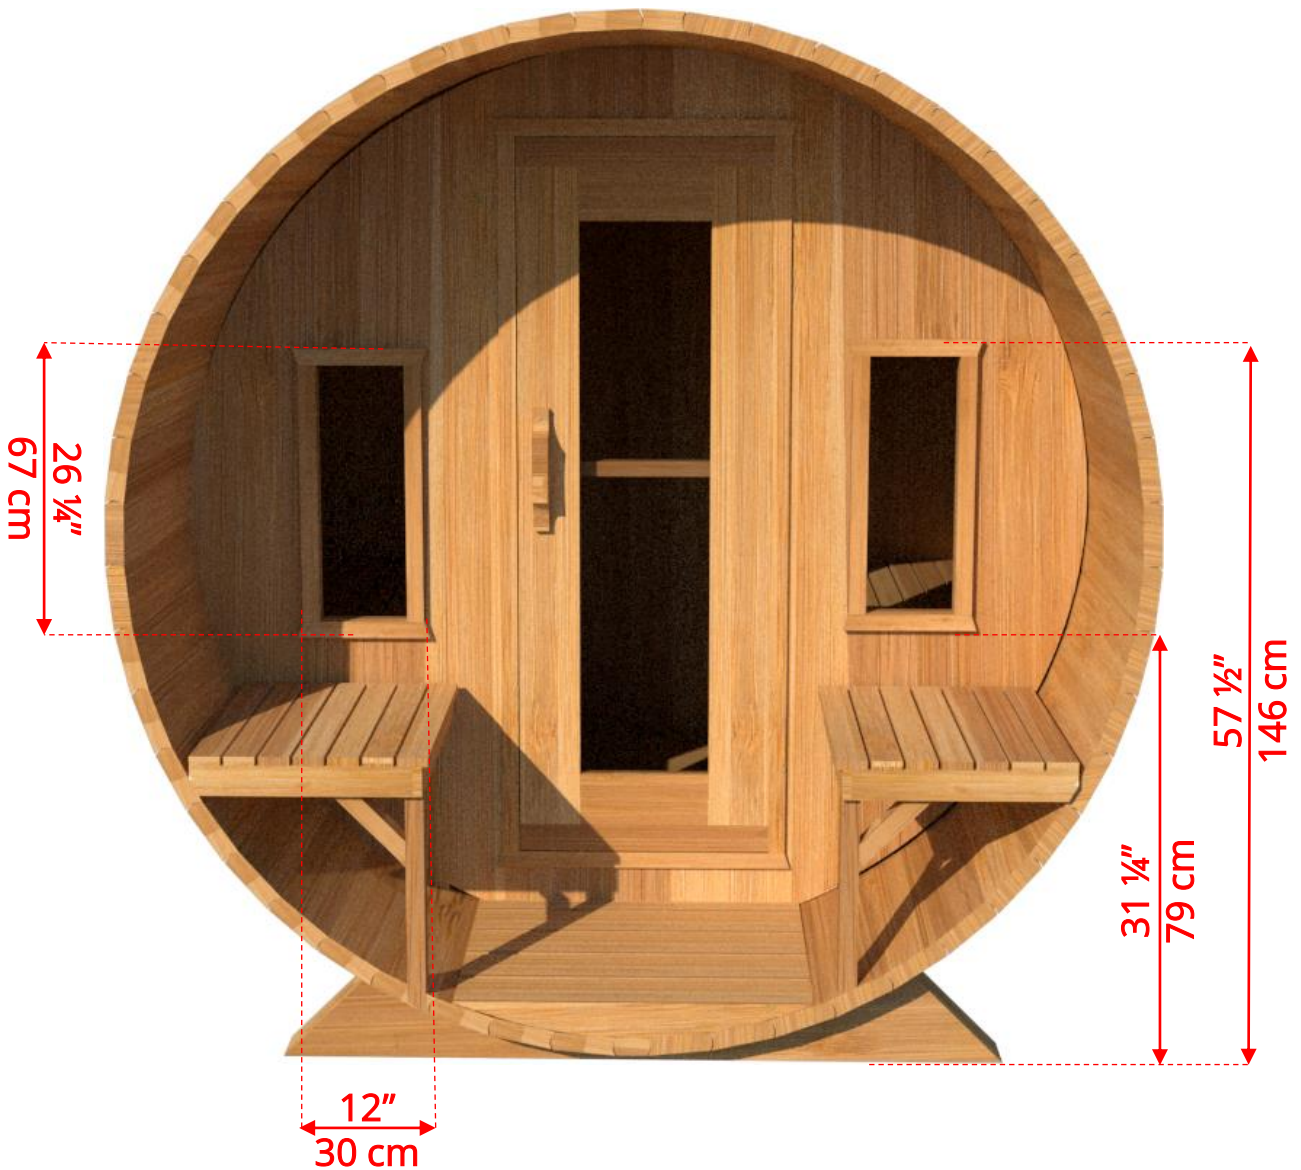

## 7'x6' (182cm) Panoramic Sauna with Porch

### Panoramic Signature Sauna Benches

*(Full length bench on both sides if wood or Floor Model Heater is chosen)*

## 7'x6' (182cm) Panoramic Sauna with Porch

2 Windows in Front Wall

*(2 windows in front wall only available if wood or Floor Model Heater is chosen)*