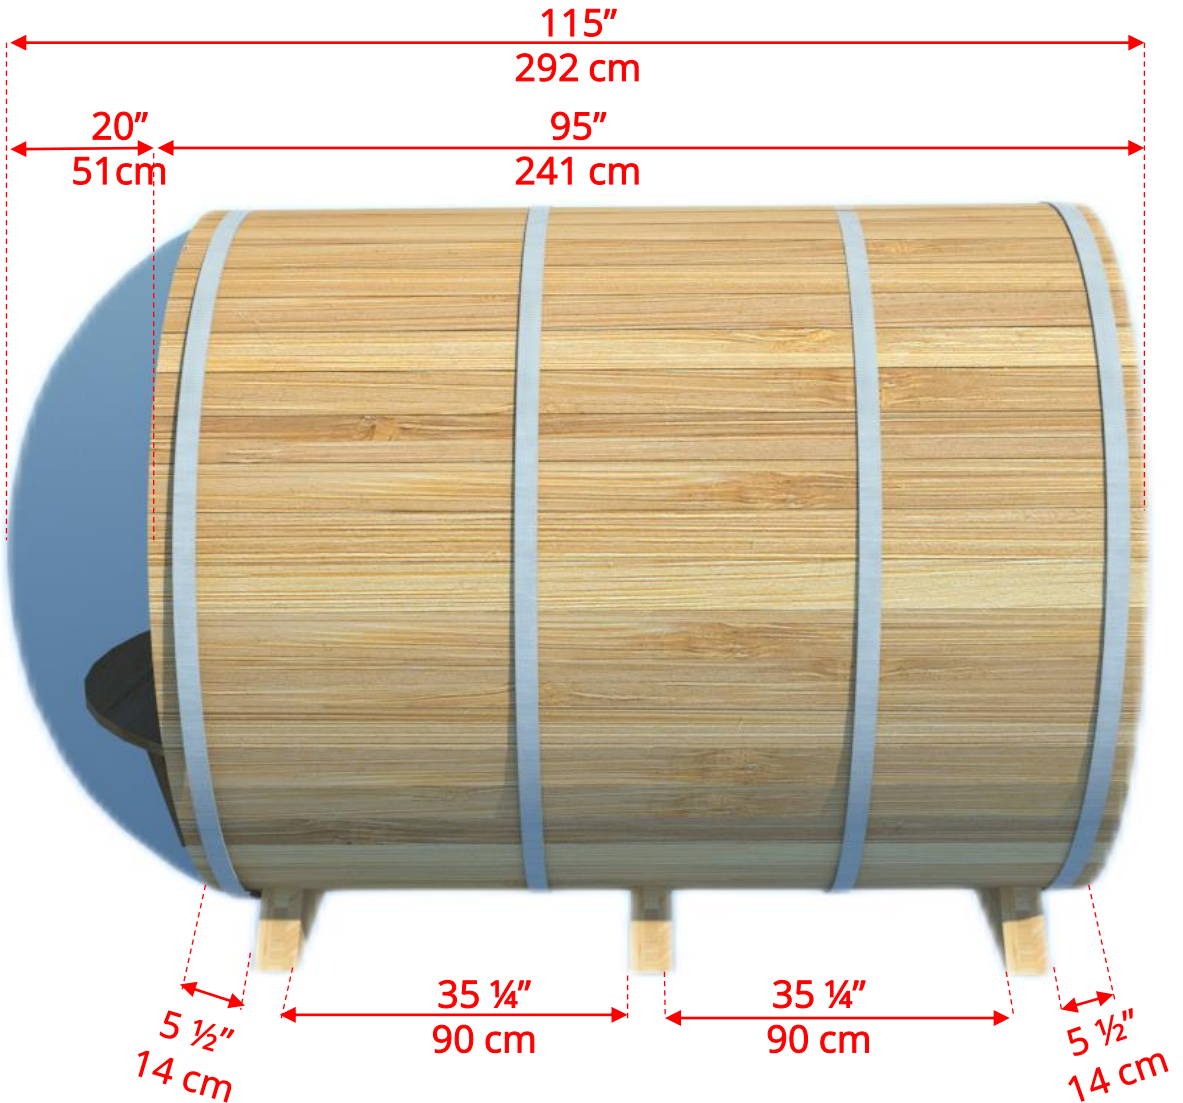

# 760PVP/762PVP 7'x6' (182cm) Panoramic Sauna with Porch

## 7'x6' (182cm) Panoramic Sauna with Porch