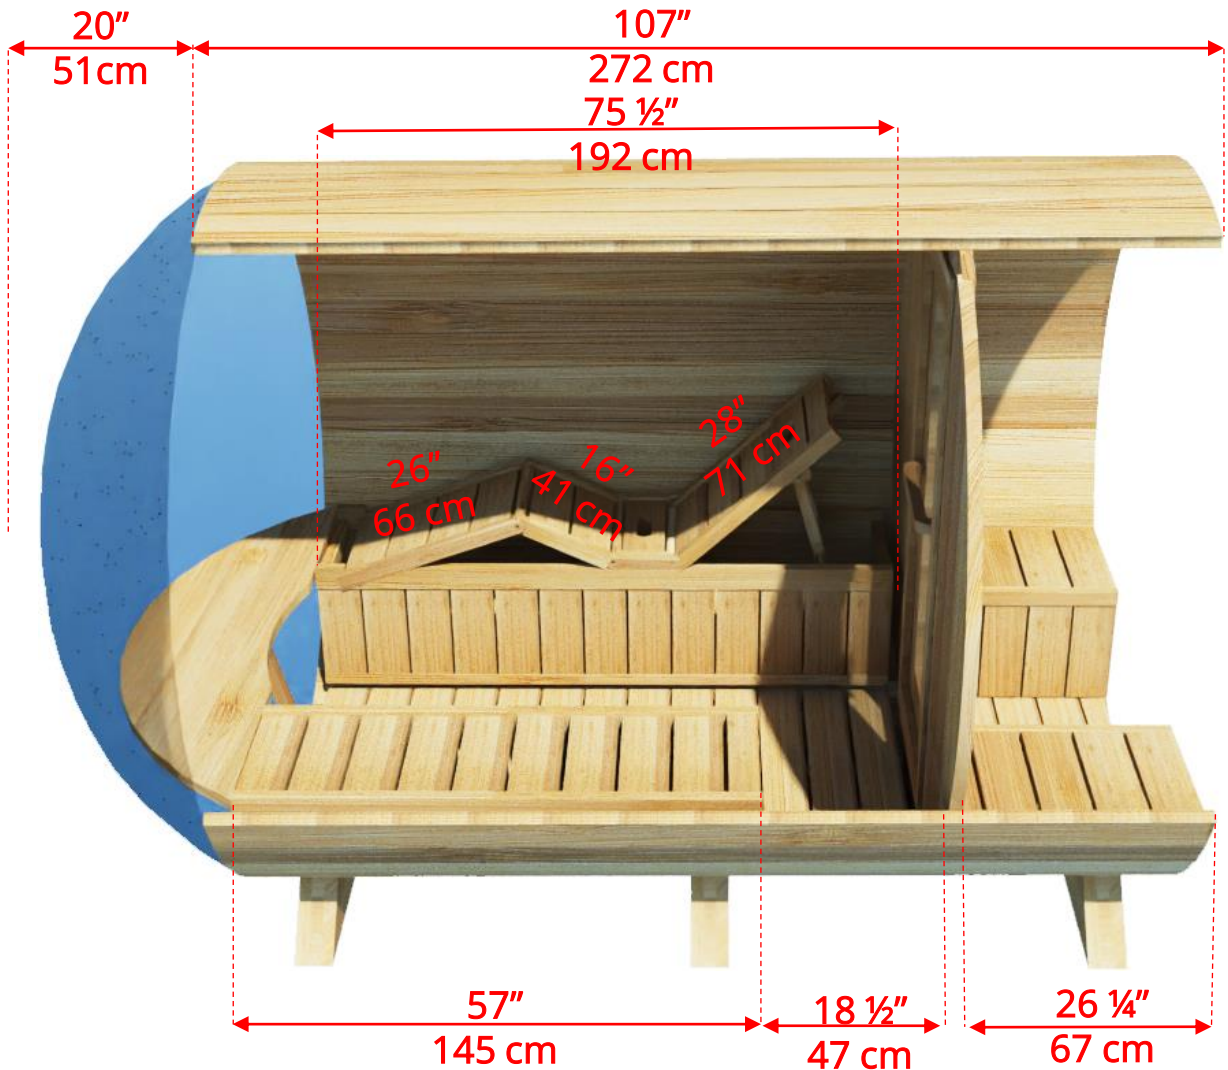

770PV/772PV

7'x7' (214cm) Panoramic Barrel Sauna

Lounge Sauna Benches

(Full length bench on both sides if wood or Floor Model Heater is chosen)

Please note that shorter bench is not adjustable!