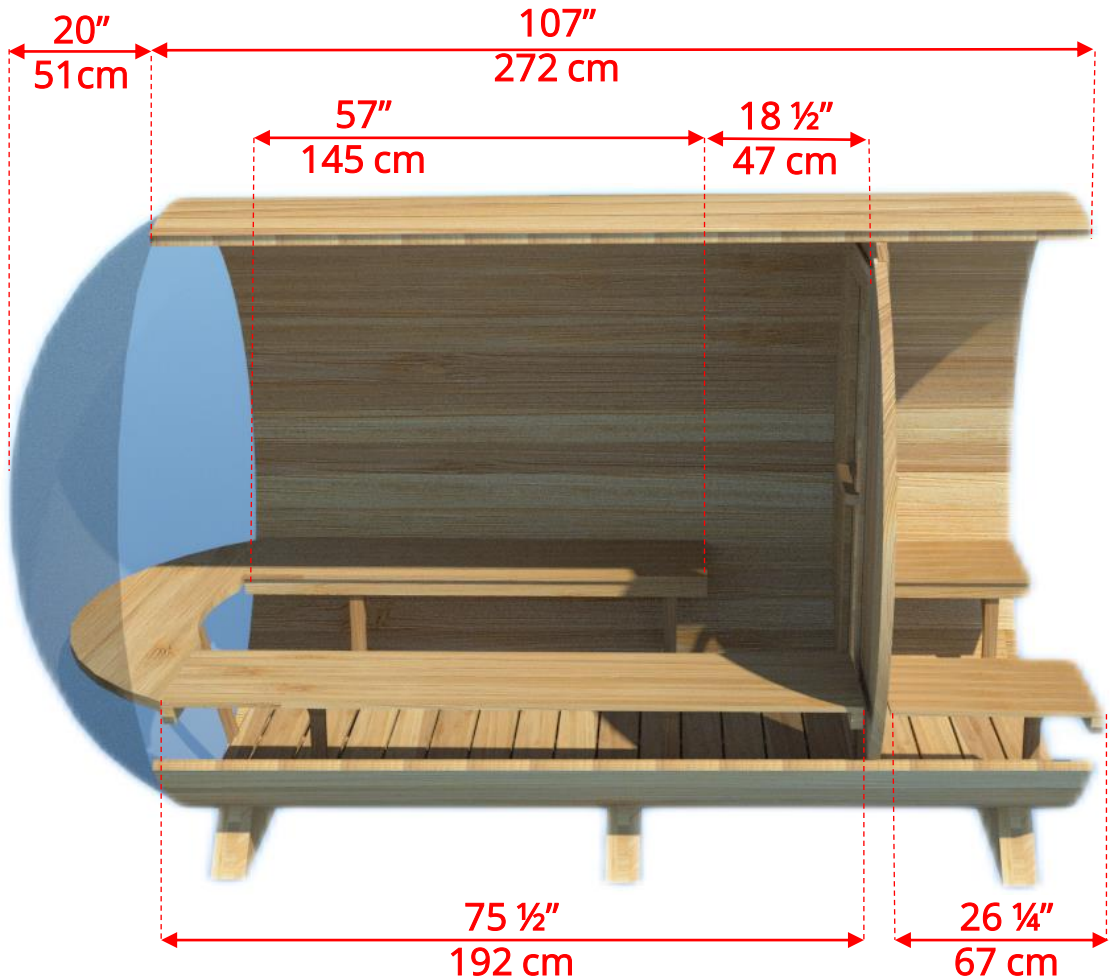

## 7'x7' (214cm) Panoramic Barrel Sauna with Porch

## 7'x7' (214cm) Panoramic Barrel Sauna with Porch

*Standard bench layout shown with optional sauna floor*

## 770PVP/772PVP 7'x7' (214cm) Panoramic Barrel Sauna with Porch

*(Full length bench on both sides if wood or Floor Model Heater is chosen)*

## 7'x7' (214cm) Panoramic Barrel Sauna