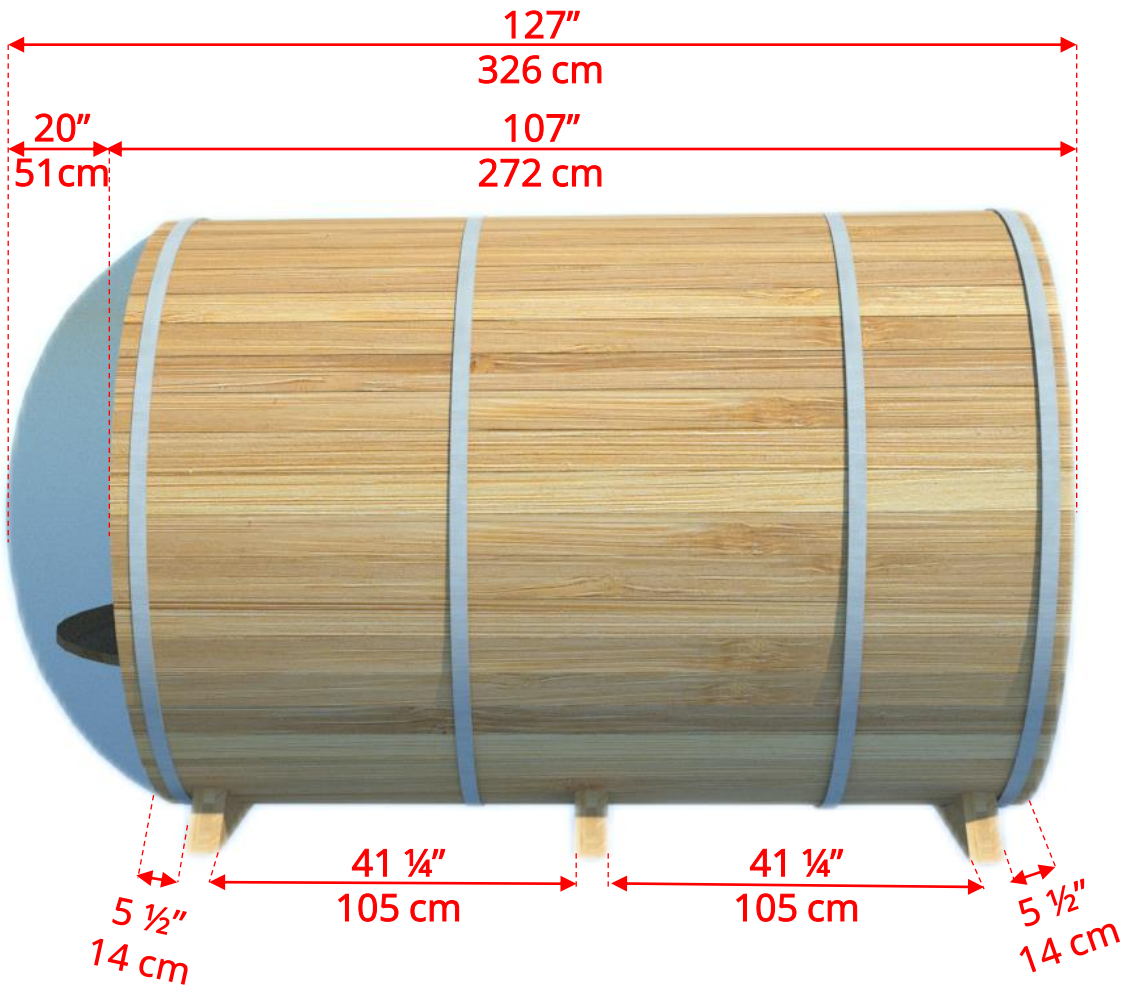

# 770PVP/772PVP 7'x7' (214cm) Panoramic Barrel Sauna with Porch

## 7'x7' (214cm) Panoramic Barrel Sauna with Porch

## 770PVP/772PVP 7'x7' (214cm) Panoramic Barrel Sauna with Porch

*(Full length bench on both sides if wood or Floor Model Heater is chosen)*

## 7'x7' (214cm) Panoramic Barrel Sauna