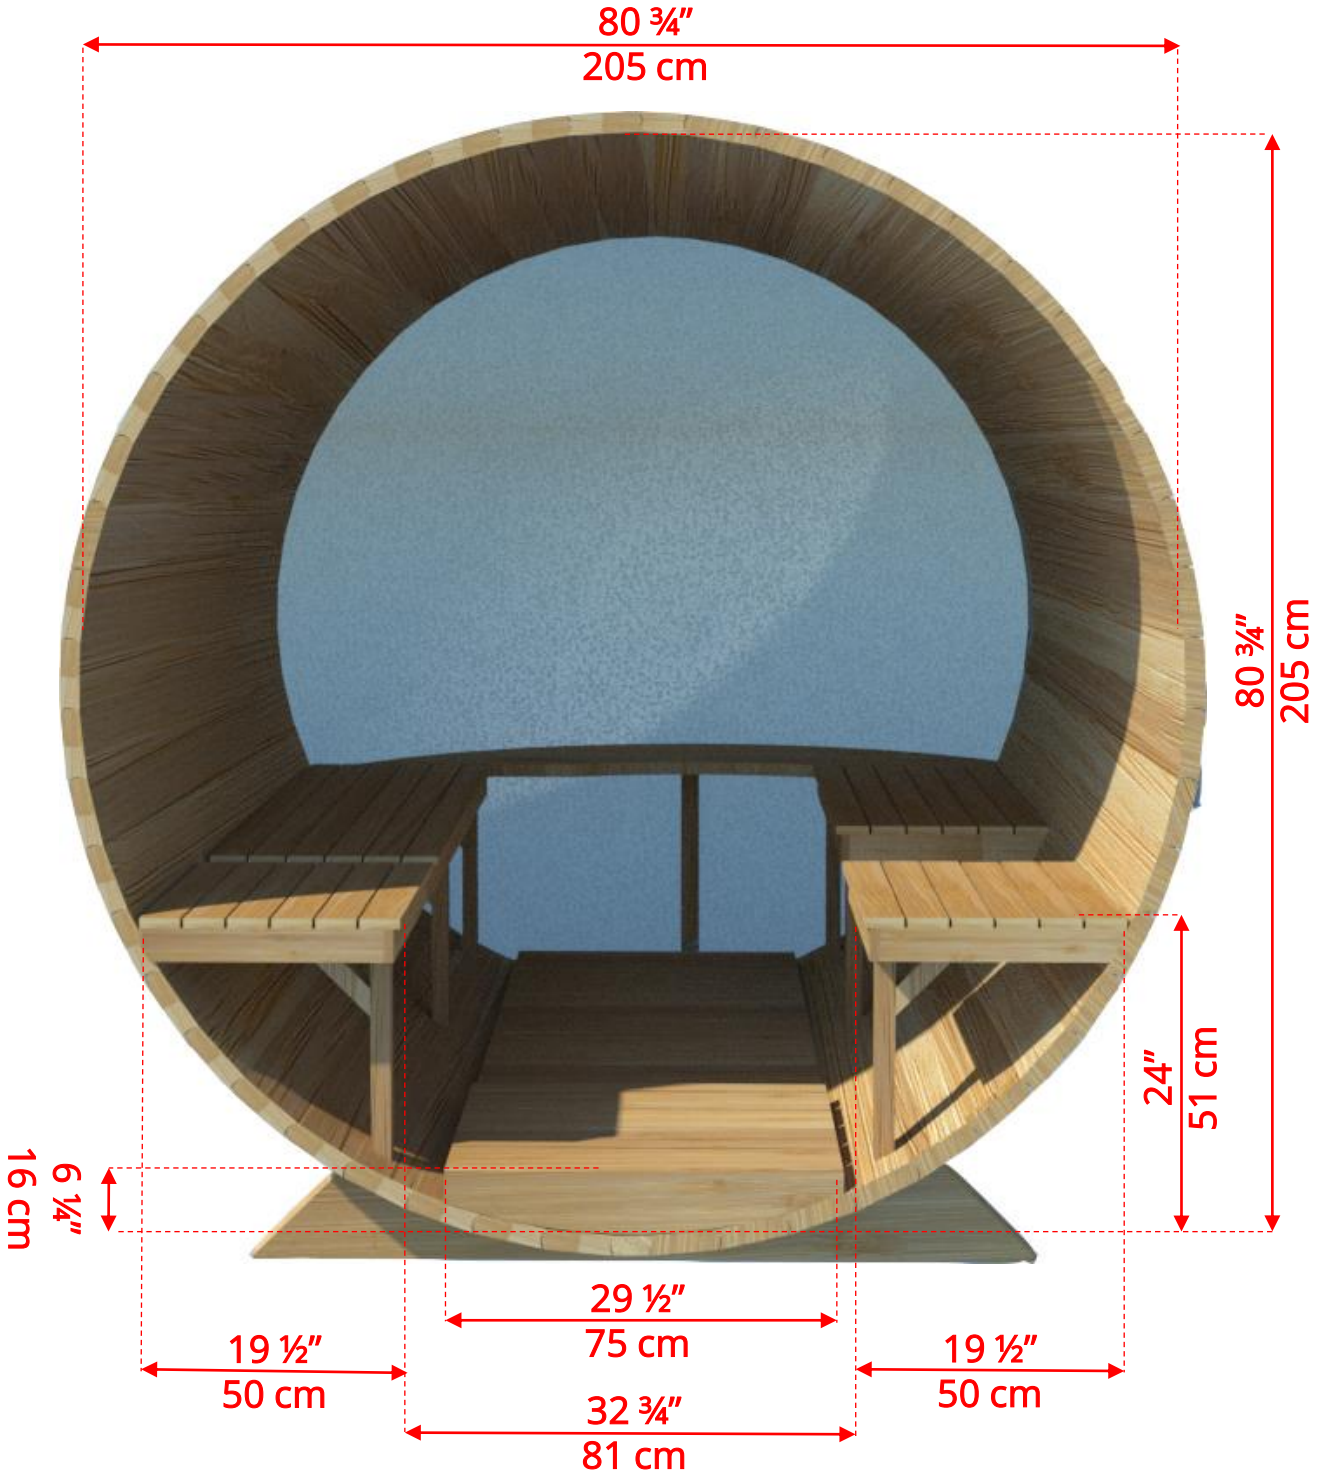

# 770PVP/772PVP 7'x7' (214cm) Panoramic Barrel Sauna with Porch

## 7'x7' (214cm) Panoramic Barrel Sauna with Porch

## 7'x7' (214cm) Panoramic Barrel Sauna with Porch

*Standard bench layout shown with optional sauna floor*