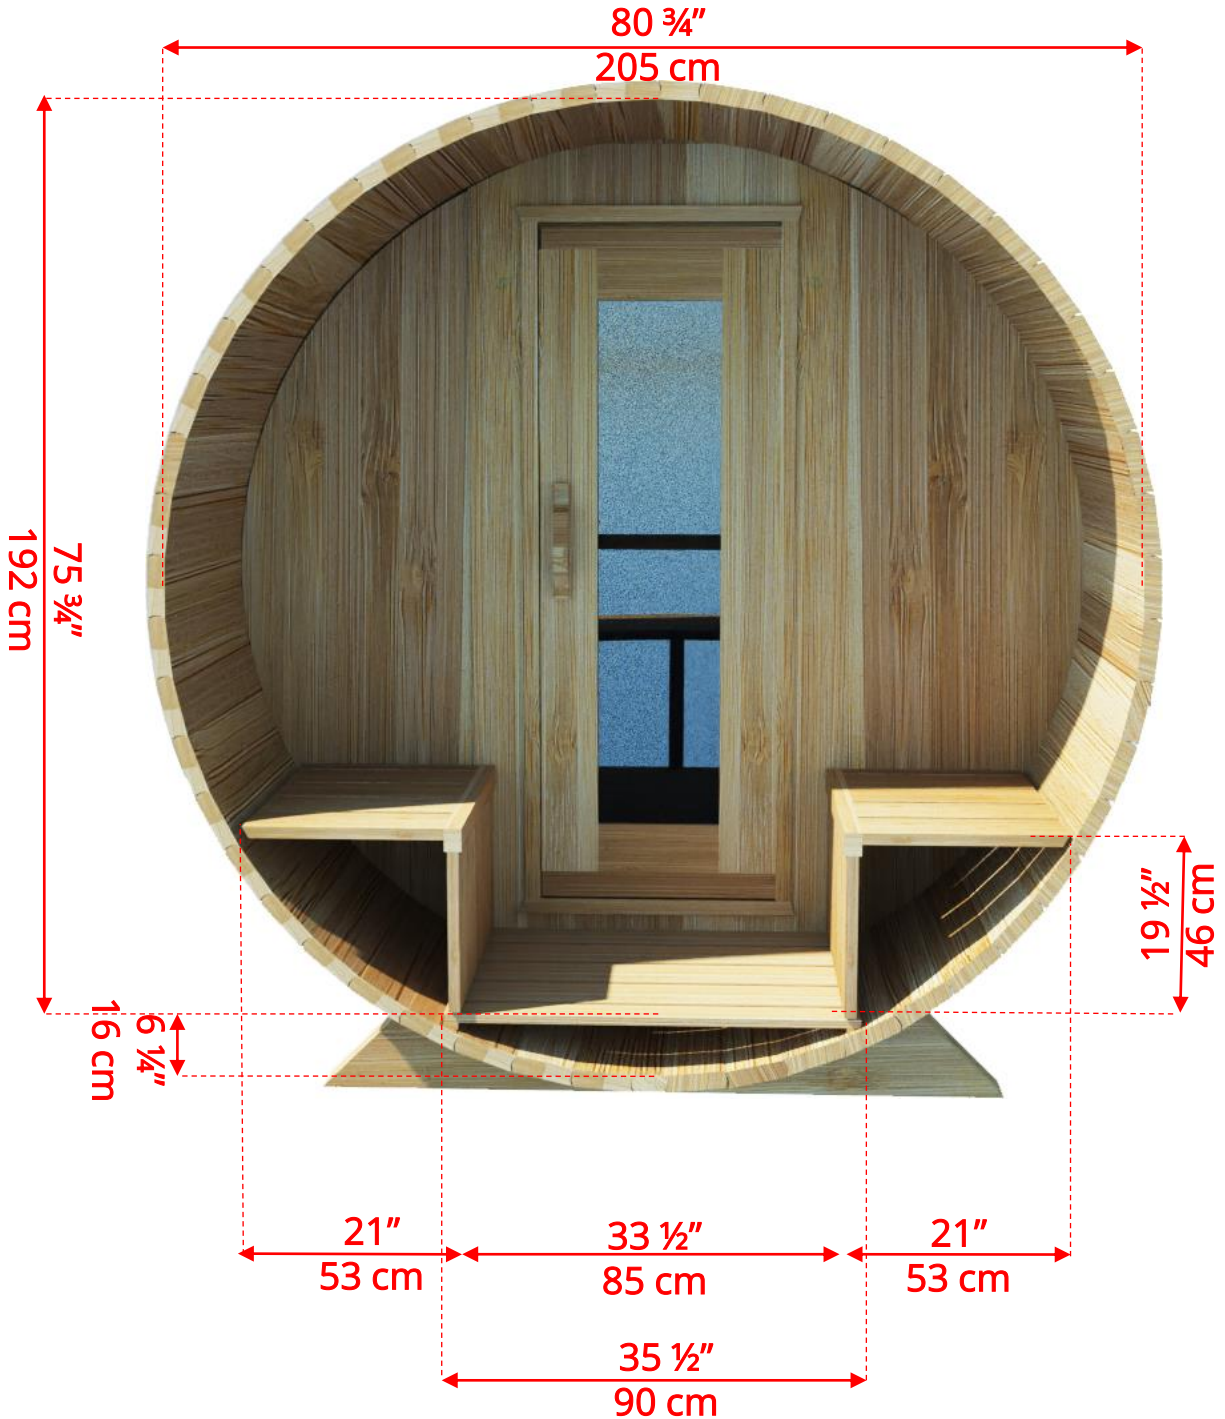

770PVP/772PVP

7'x7' (214cm) Panoramic Barrel Sauna with Porch

Lounge Sauna Benches