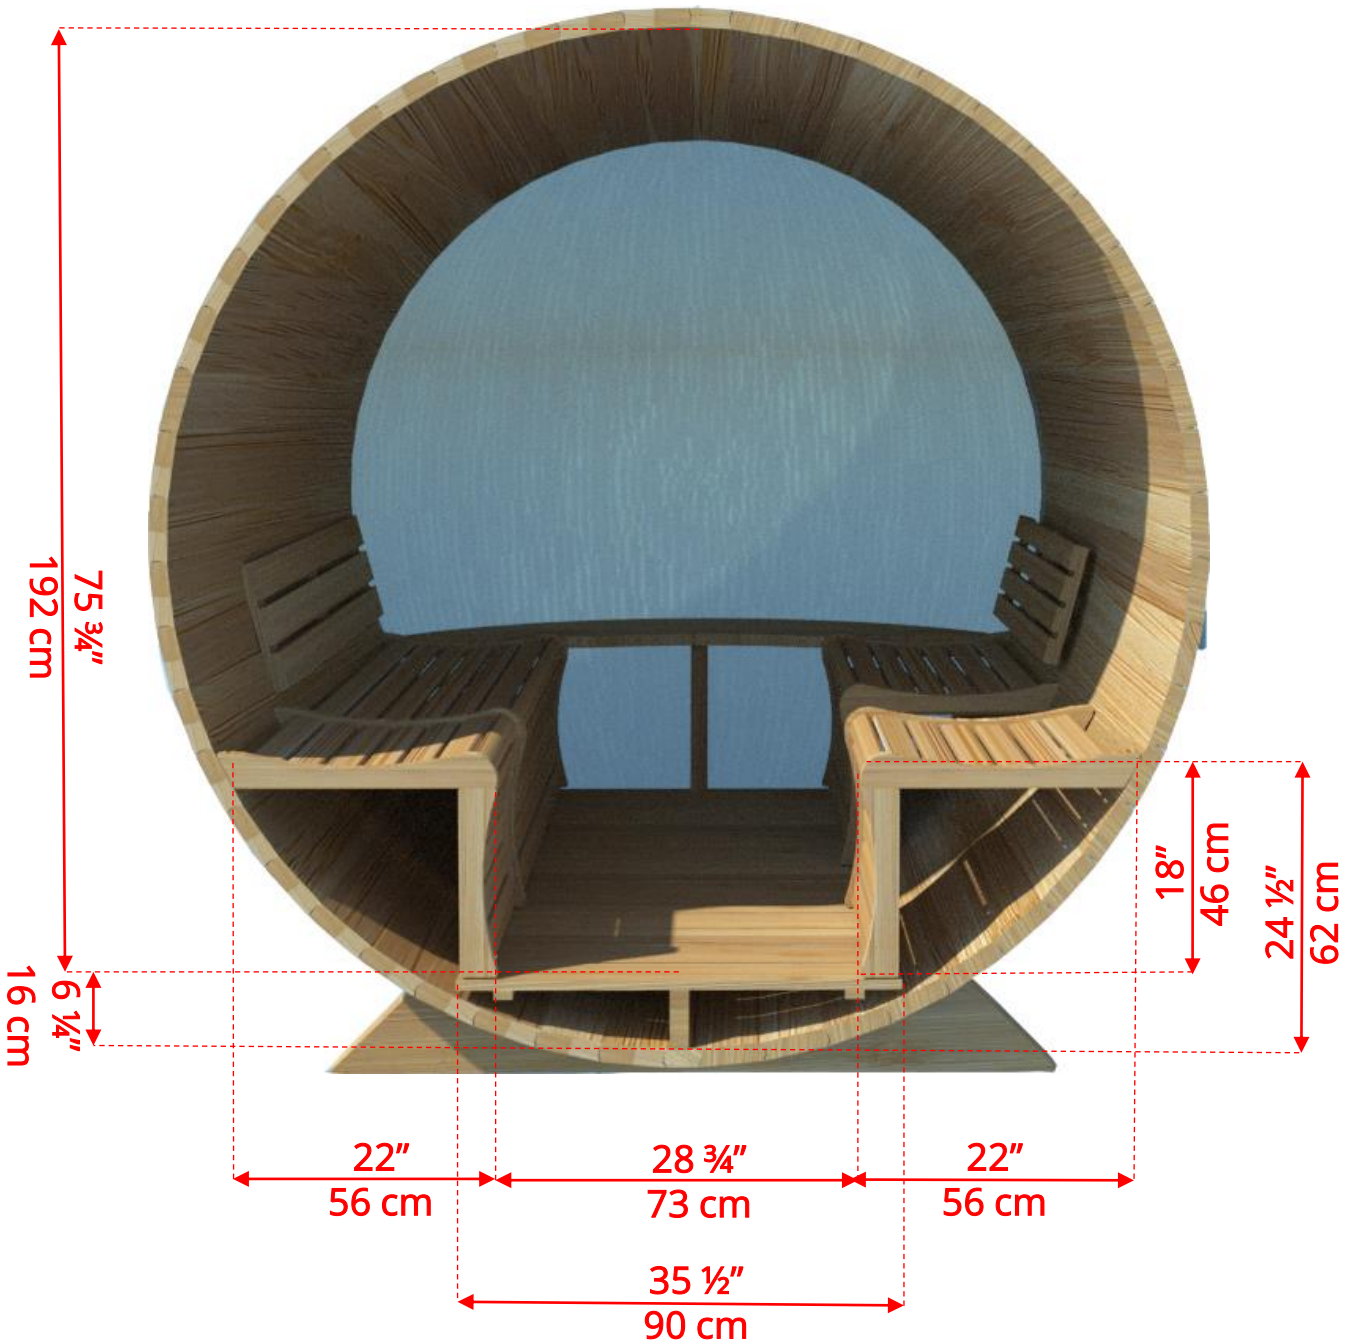

## 7'x7' (214cm) Panoramic Barrel Sauna with Porch

## 7'x7' (214cm) Panoramic Barrel Sauna with Porch

*Standard bench layout shown with optional sauna floor*

## 770PVP/772PVP 7'x7' (214cm) Panoramic Barrel Sauna with Porch

*(Full length bench on both sides if wood or Floor Model Heater is chosen)*

## 7'x7' (214cm) Panoramic Barrel Sauna with Porch

Panoramic Signature Sauna Benches