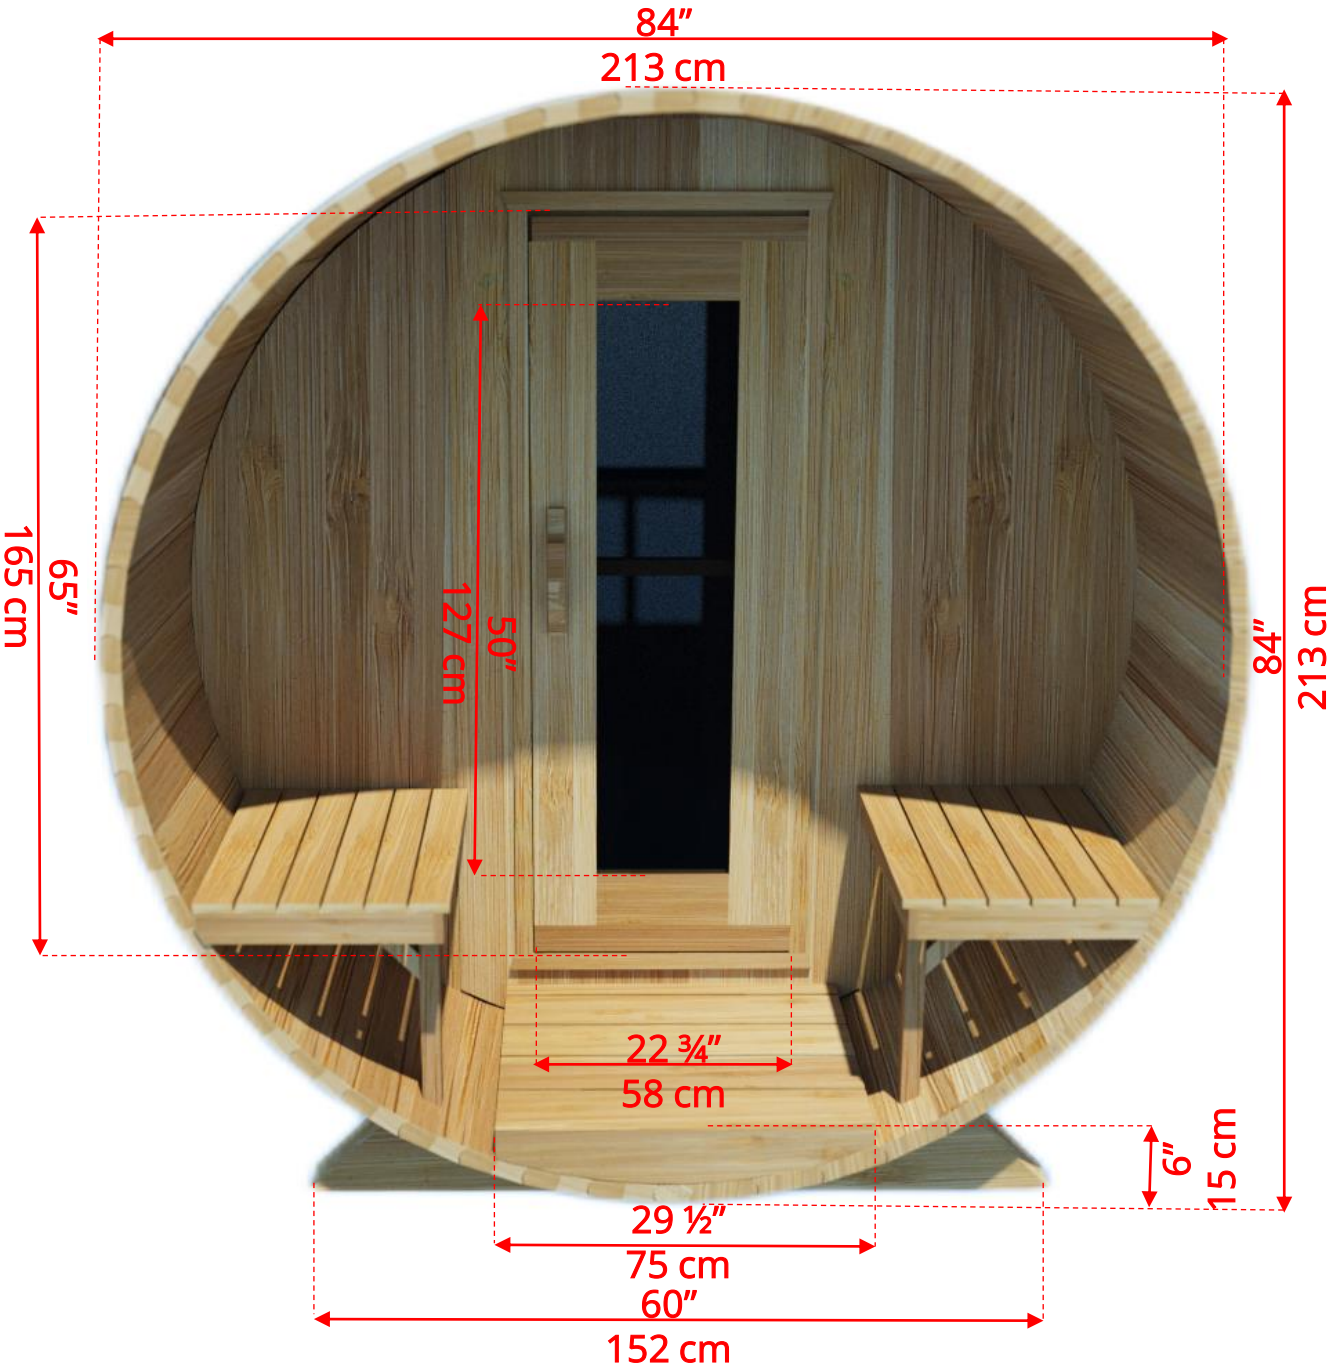

# 770PVP/772PVP 7'x7' (214cm) Panoramic Barrel Sauna with Porch

## 7'x7' (214cm) Panoramic Barrel Sauna with Porch

## 7'x7' (214cm) Panoramic Barrel Sauna with Porch

*Standard bench layout shown with optional sauna floor*

## 7'x7' (214cm) Panoramic Barrel Sauna