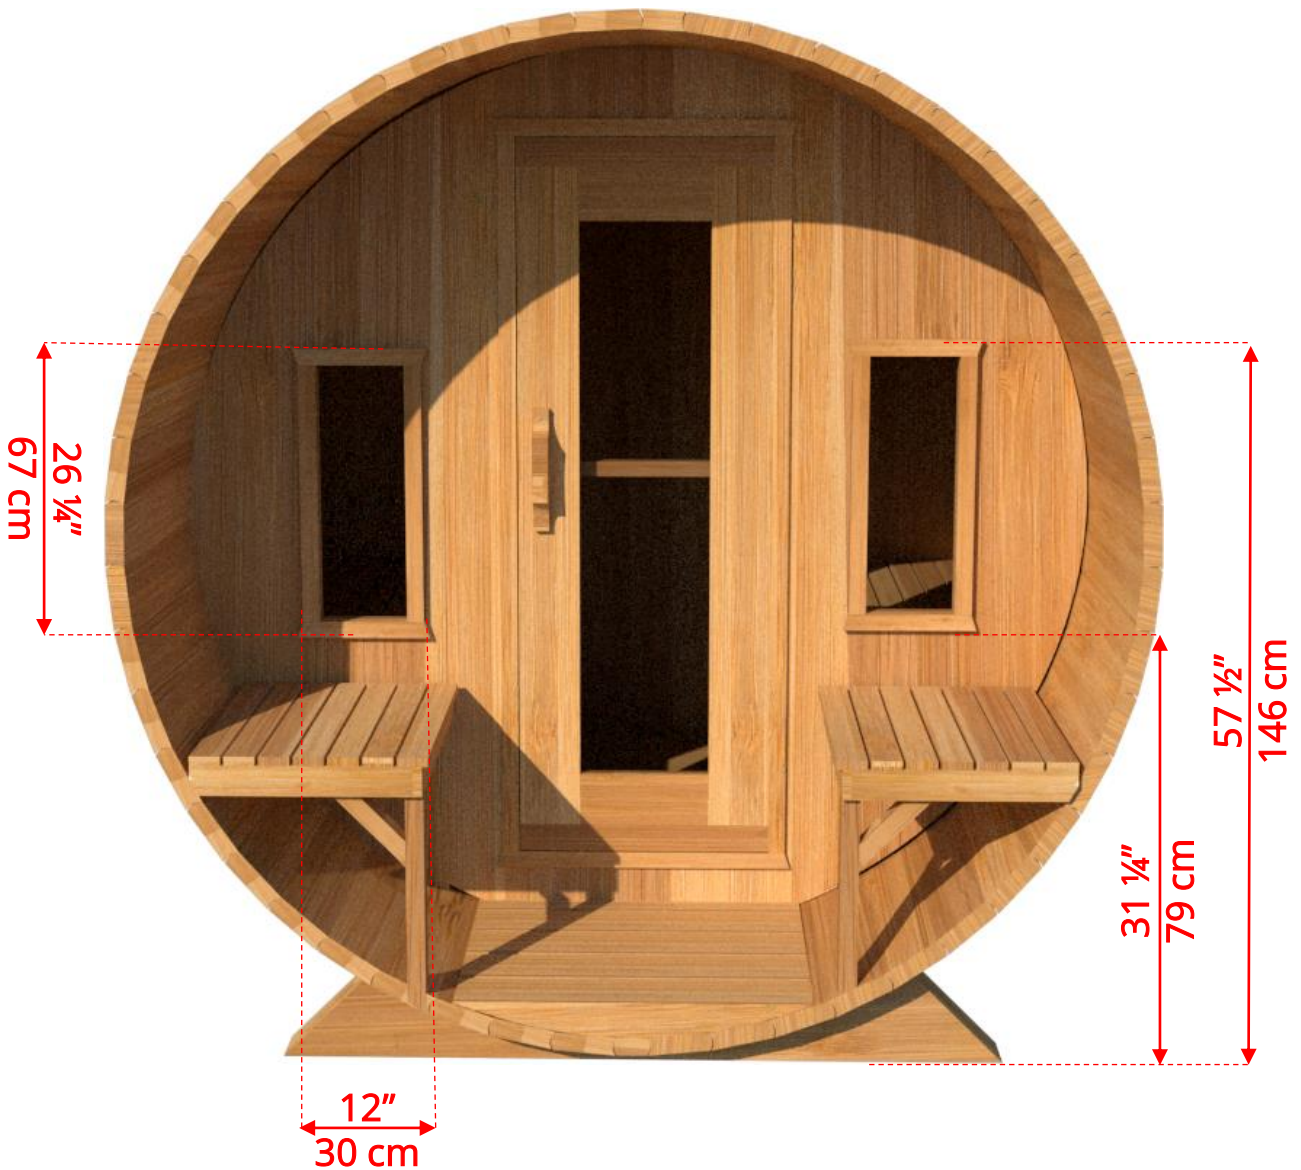

## 7'x7' (214cm) Panoramic Barrel Sauna

### Lounge Sauna Benches

*(Full length bench on both sides if wood or Floor Model Heater is chosen)*

*Please note that shorter bench is not adjustable!*

# 770PV/772PV 7'x7' (214cm) Panoramic Barrel Sauna

2 Windows in Front Wall

*(2 windows in front wall only available if wood or Floor Model Heater is chosen)*

# 770PV/772PV 7'x7' (214cm) Panoramic Barrel Sauna