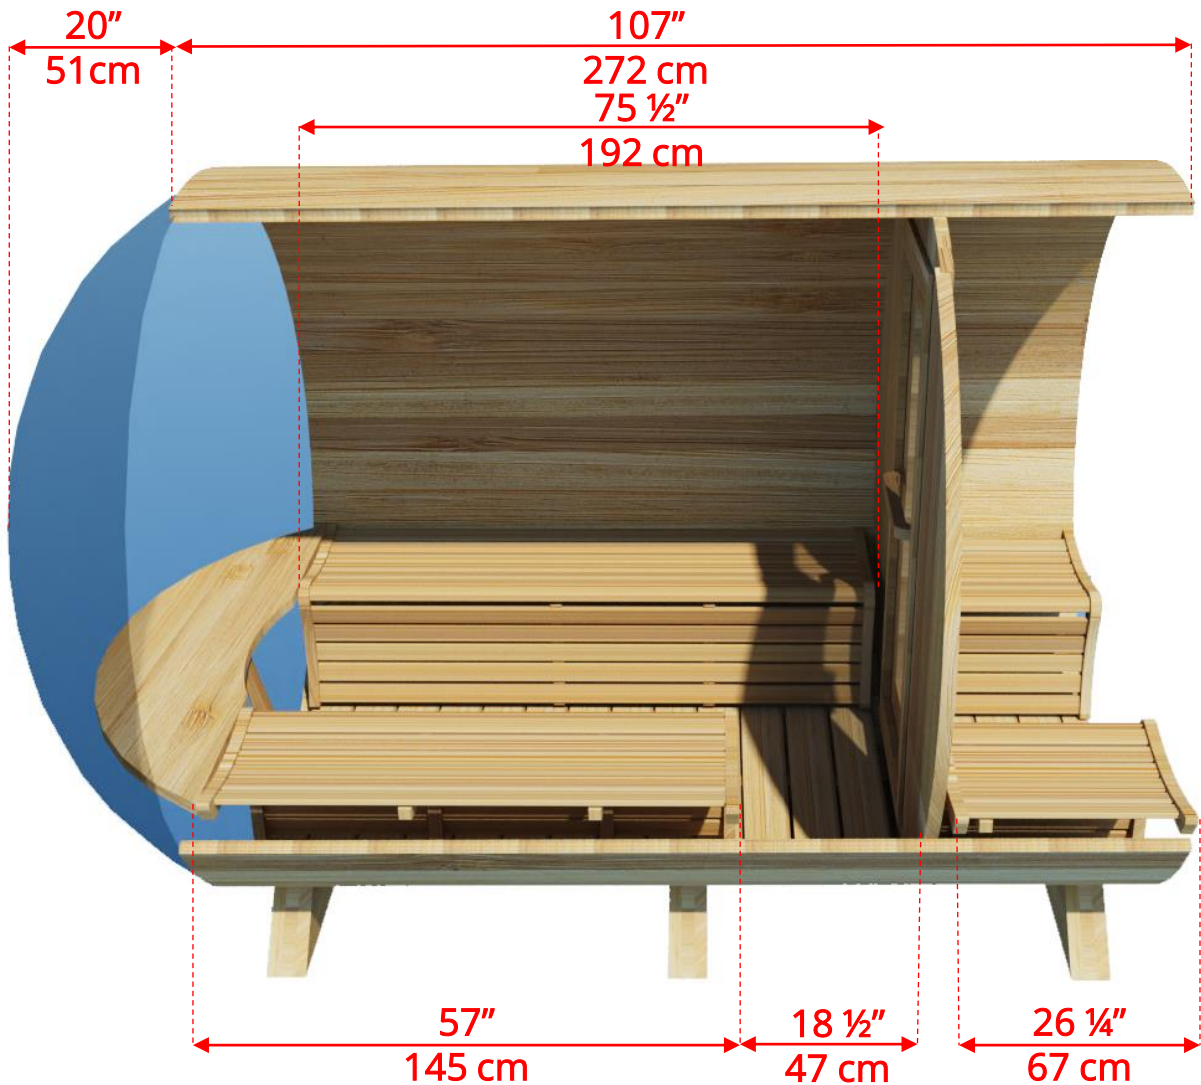

770PVP/772PVP

7'x7' (214cm) Panoramic Barrel Sauna with Porch

Panoramic Signature Sauna Benches

(Full length bench on both sides if wood or Floor Model Heater is chosen)