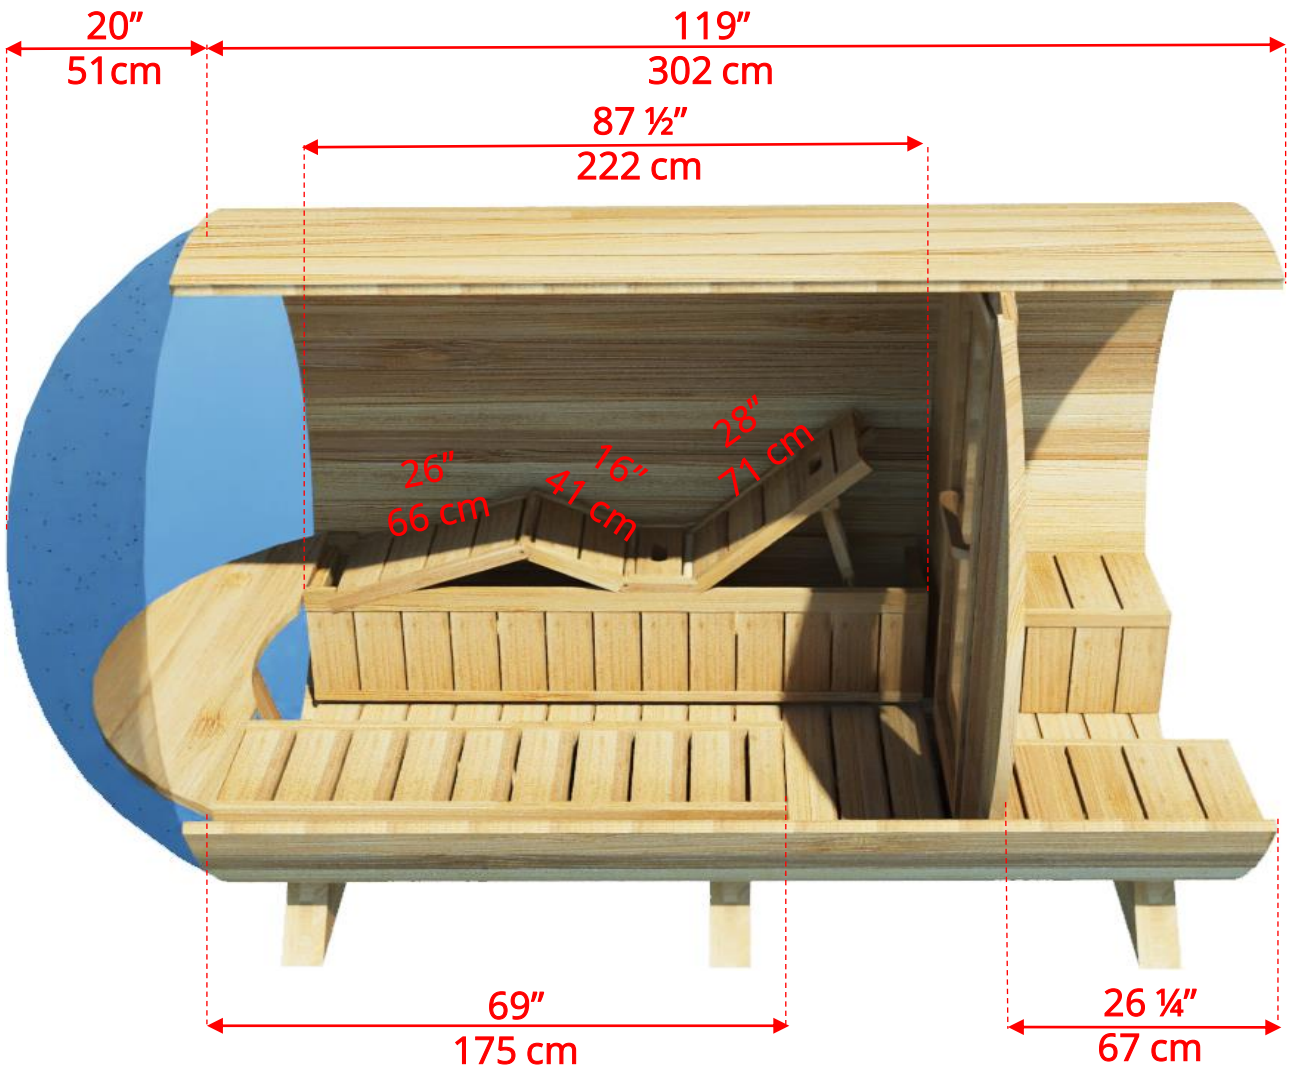

780PVP/782PVP 7'x8' (244cm) Panoramic Barrel Sauna with Porch

Lounge Sauna Benches

(Full length bench on both sides if wood or Floor Model Heater is chosen)

Please note that shorter bench is not adjustable!