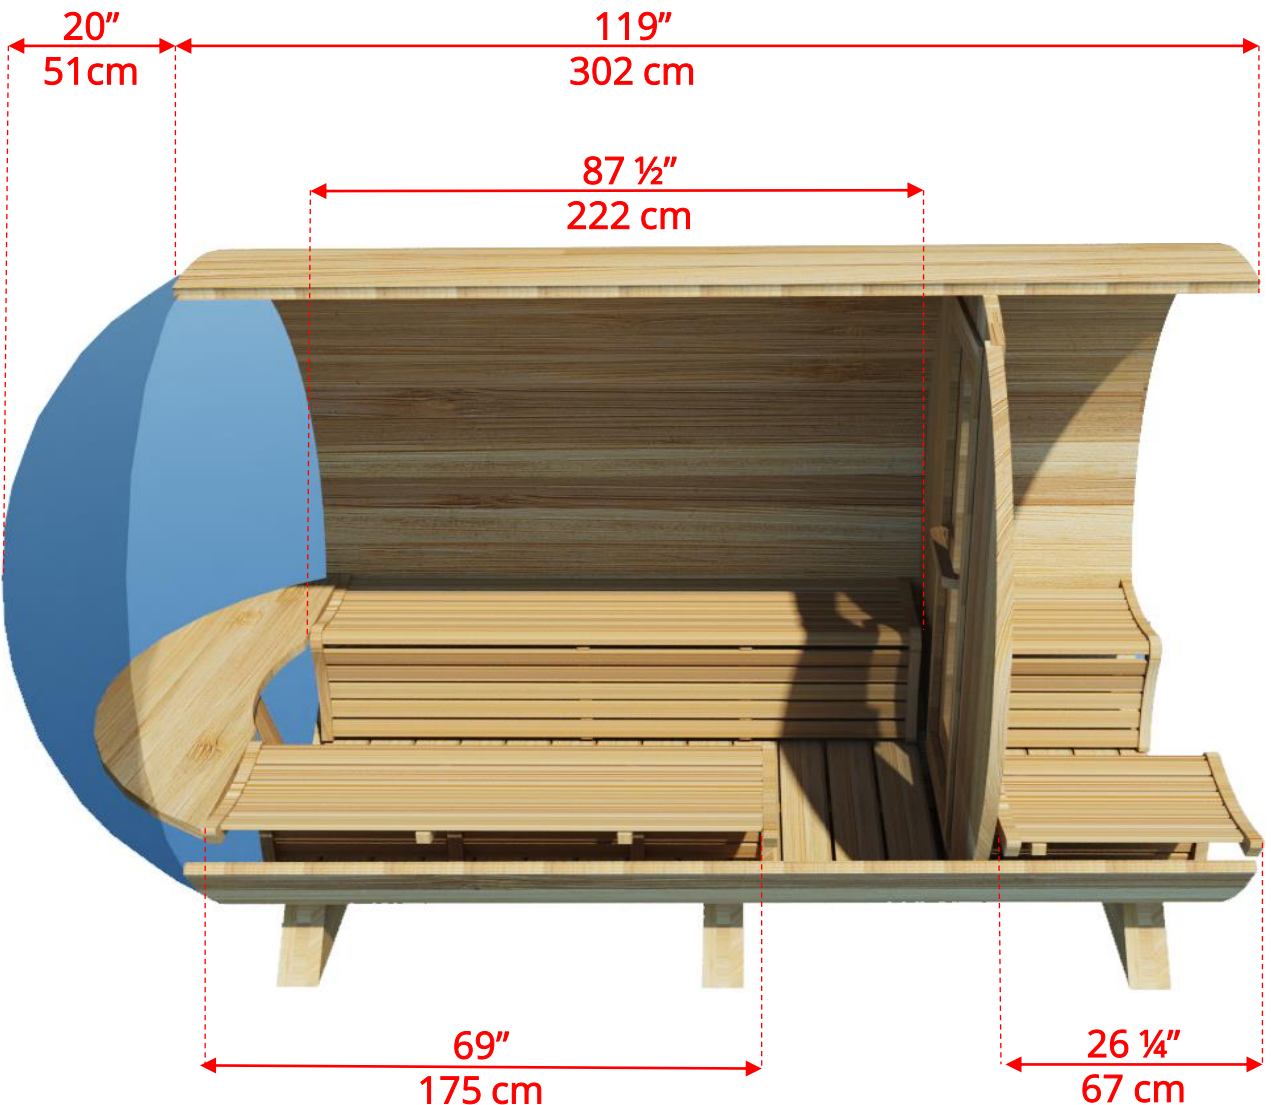

## 7'x8' (244cm) Panoramic Barrel Sauna with Porch

*Standard bench layout shown with optional sauna floor*

## 780PVP/782PVP 7'x8' (244cm) Panoramic Barrel Sauna with Porch

*(Full length bench on both sides if wood or Floor Model Heater is chosen)*

# 780PVP/782PVP 7'x8' (244cm) Panoramic Barrel Sauna with Porch

Panoramic Signature Sauna Benches

## 7'x8' (244cm) Panoramic Barrel Sauna with Porch

Panoramic Signature Sauna Benches

*(Full length bench on both sides if wood or Floor Model Heater is chosen)*