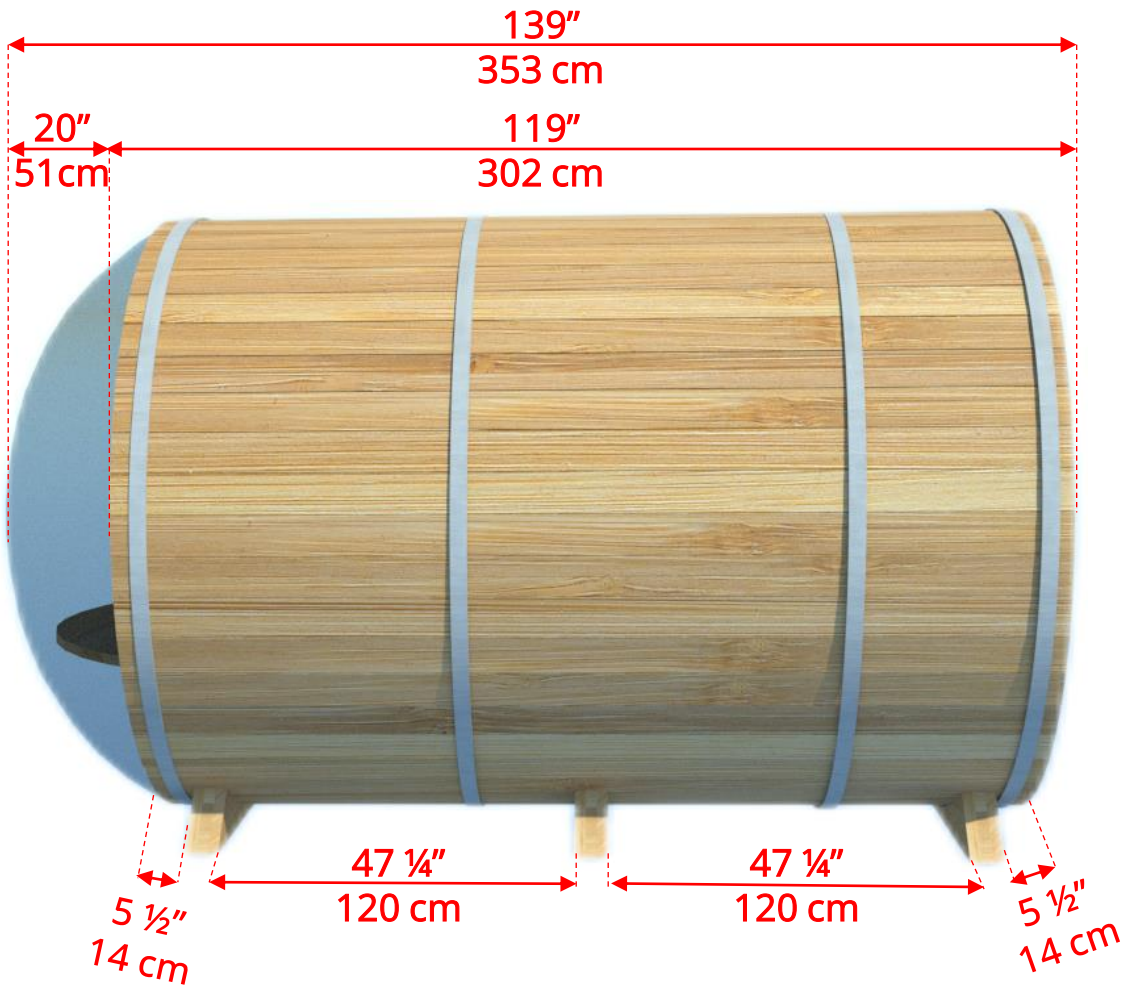

## 7'x8' (244cm) Panoramic Barrel Sauna with Porch