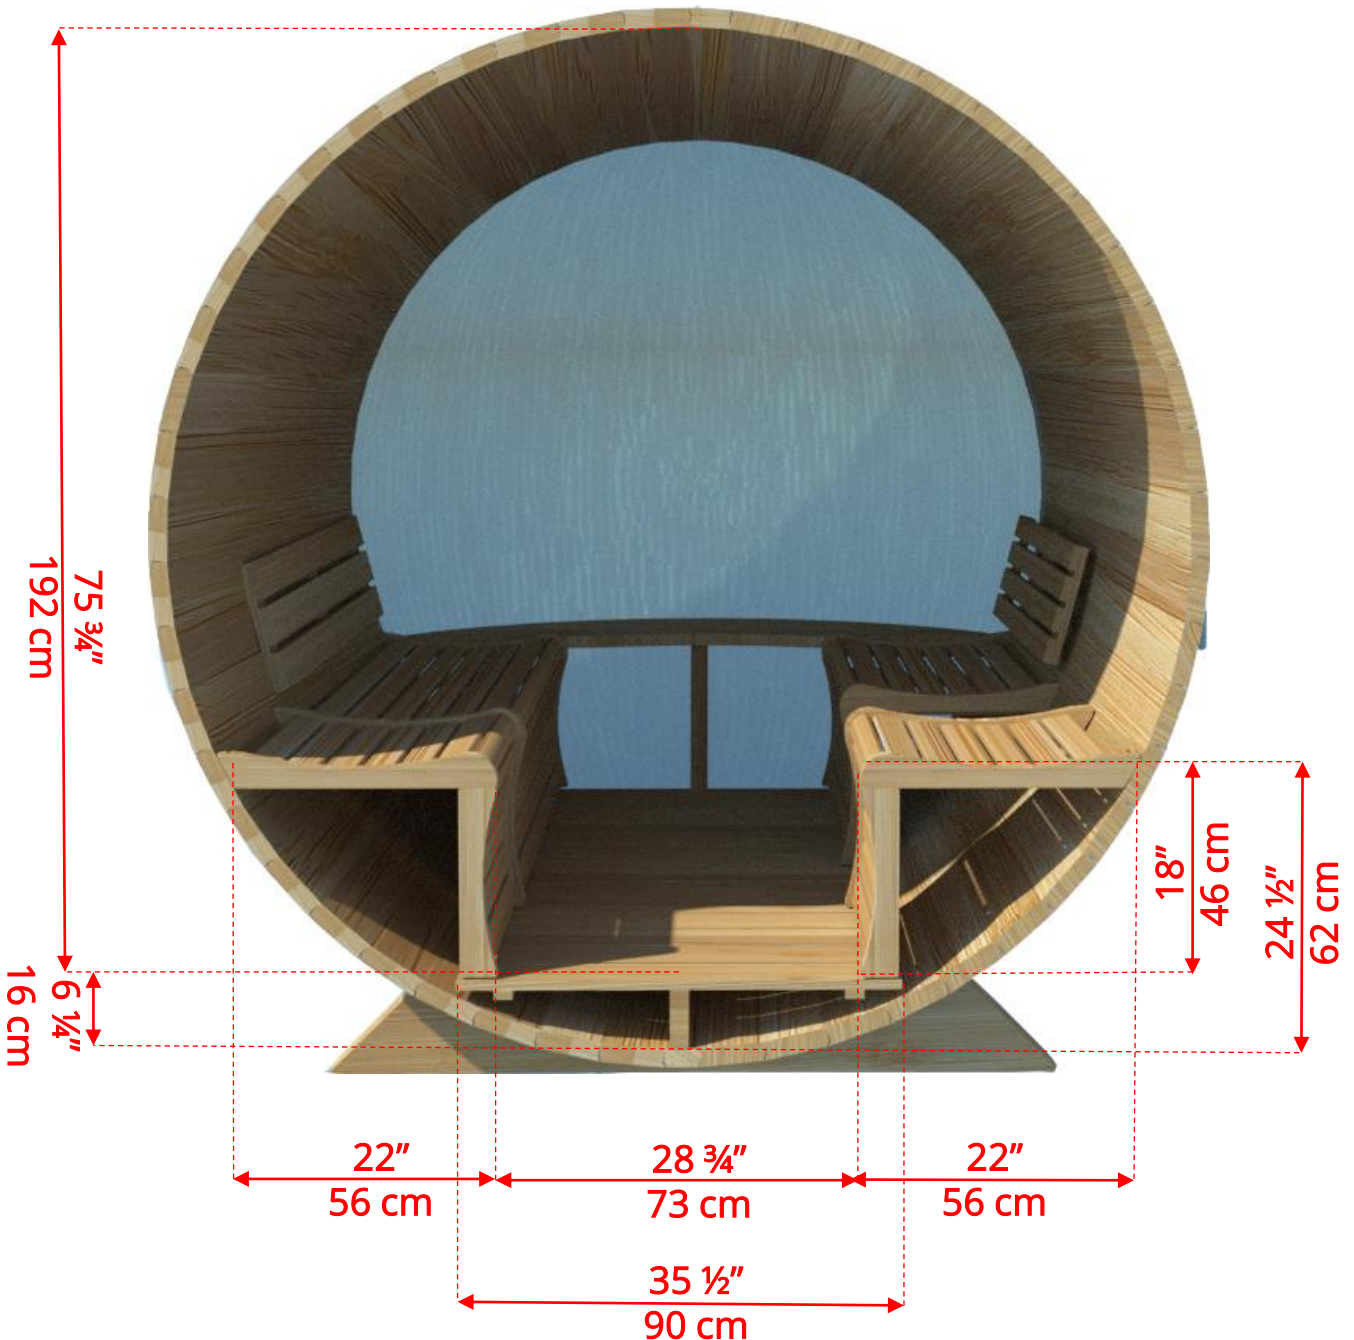

780PVP/782PVP 7'x8' (244cm) Panoramic Barrel Sauna with Porch

Panoramic Signature Sauna Benches