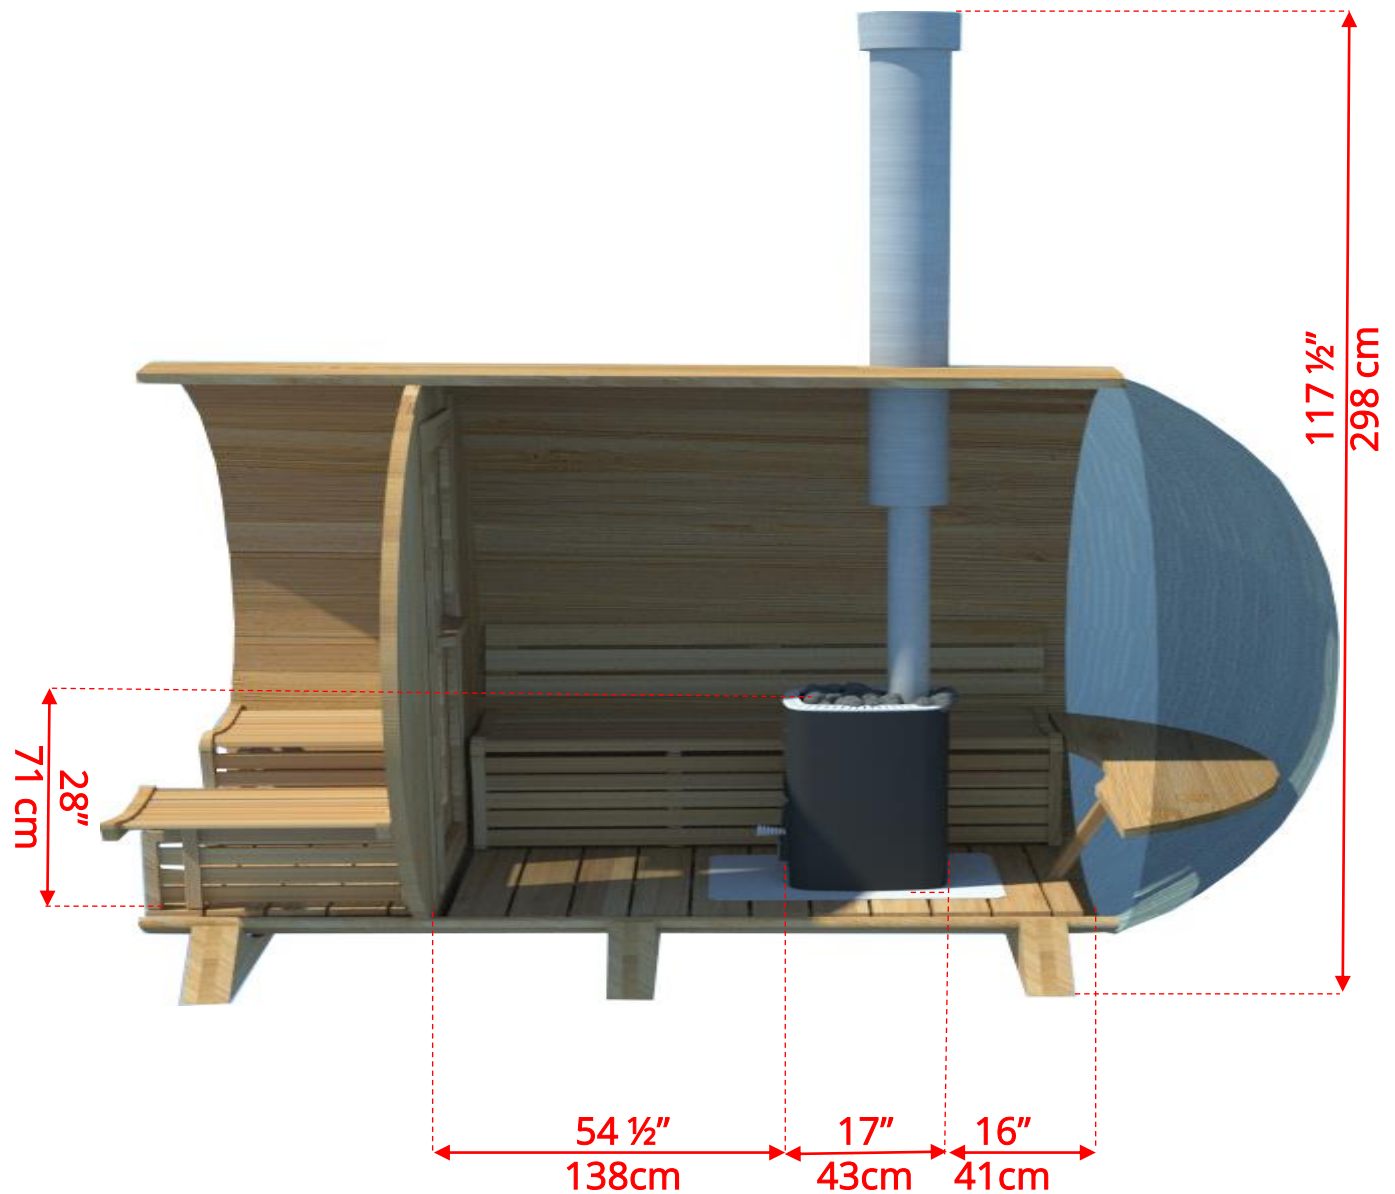

## 7'x8' (244cm) Panoramic Barrel Sauna with Porch

## 7'x8' (244cm) Panoramic Barrel Sauna with Porch

2 Windows in Front Wall

*(2 windows in front wall only available if wood or Floor Model Heater is chosen)*

## 7'x8' (244cm) Panoramic Barrel Sauna with Porch

*Please note – Drawing shows sauna room measurements only.*