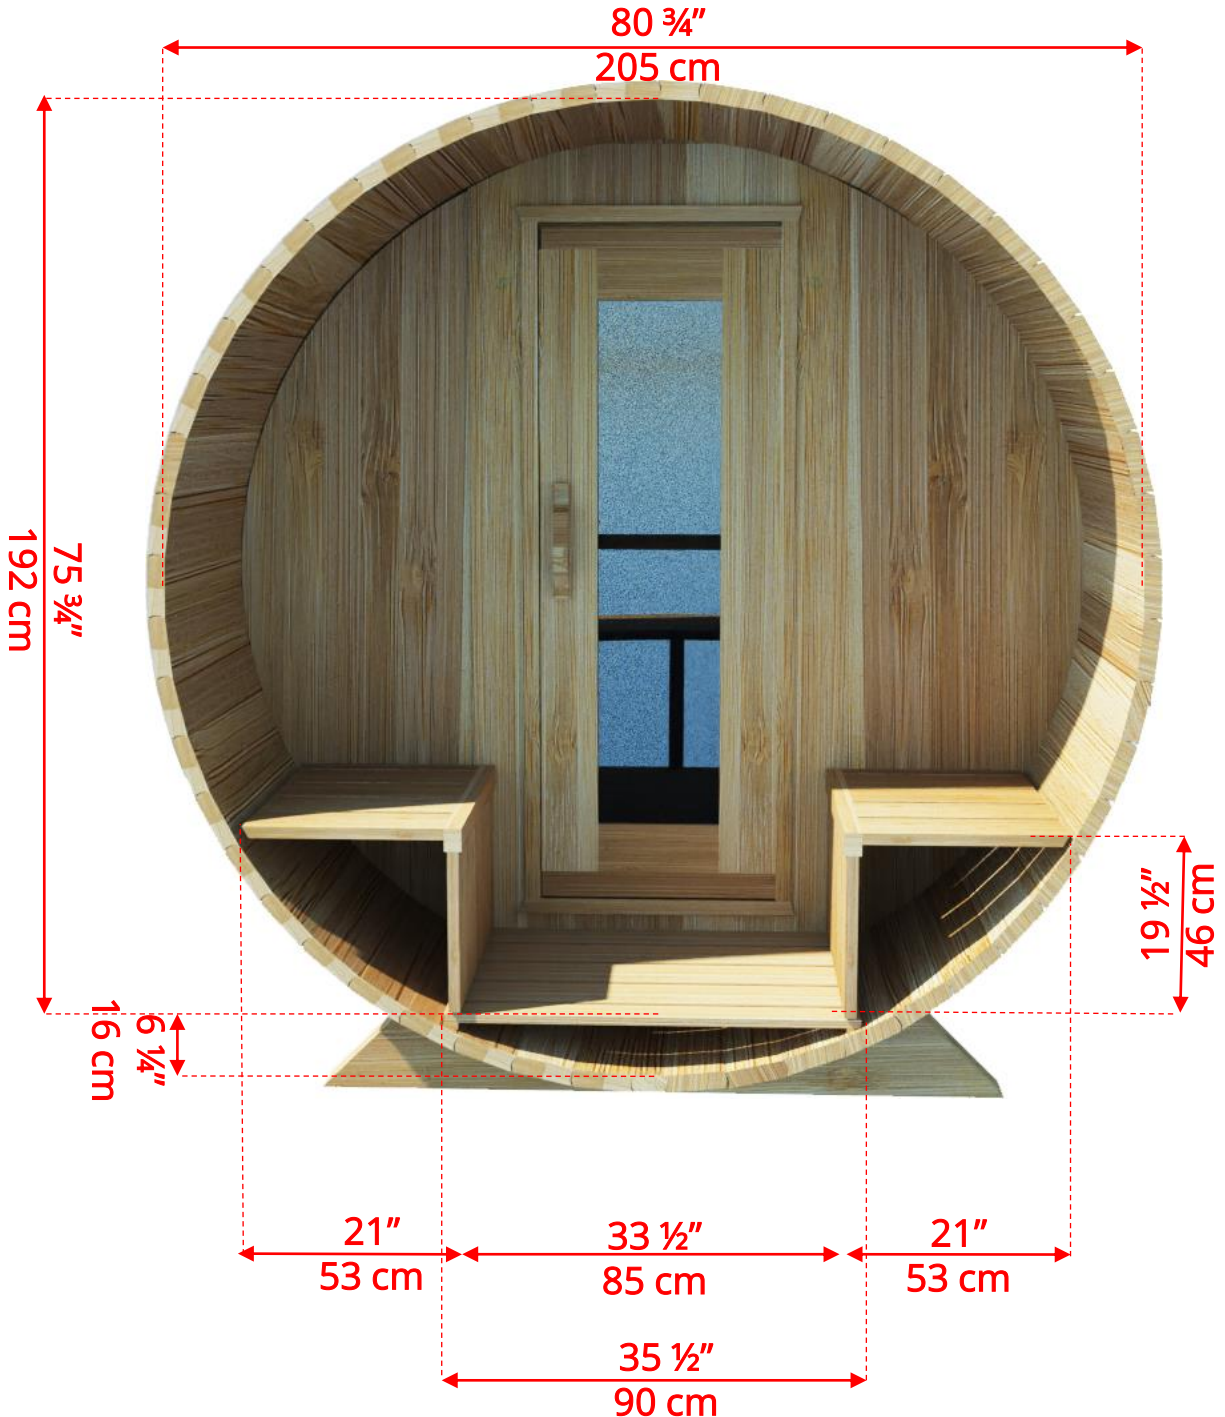

780PVP/782PVP 7'x8' (244cm) Panoramic Barrel Sauna with Porch

Lounge Sauna Benches