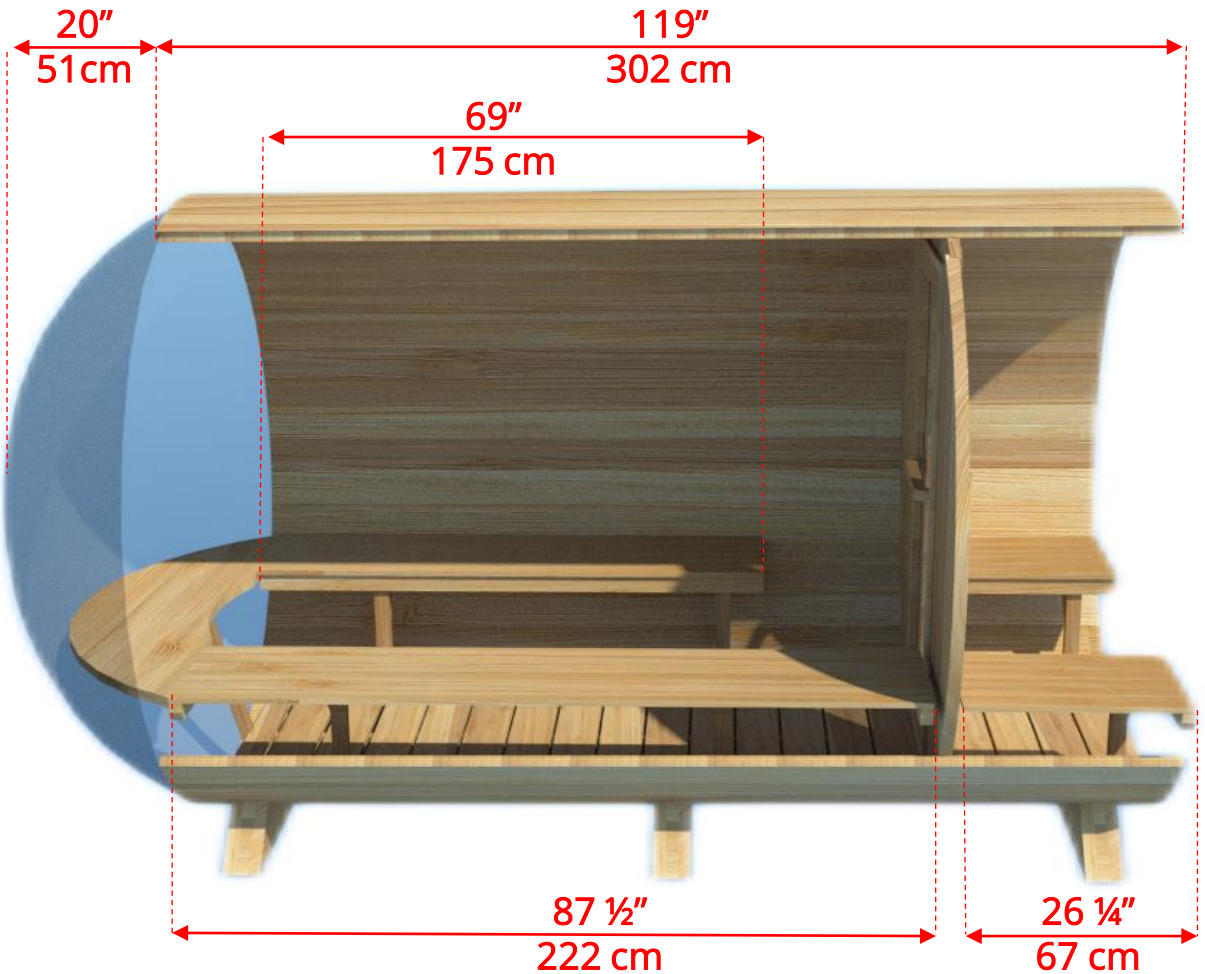

780PVP/782PVP 7'x8' (244cm) Panoramic Barrel Sauna with Porch

(Full length bench on both sides if wood or Floor Model Heater is chosen)