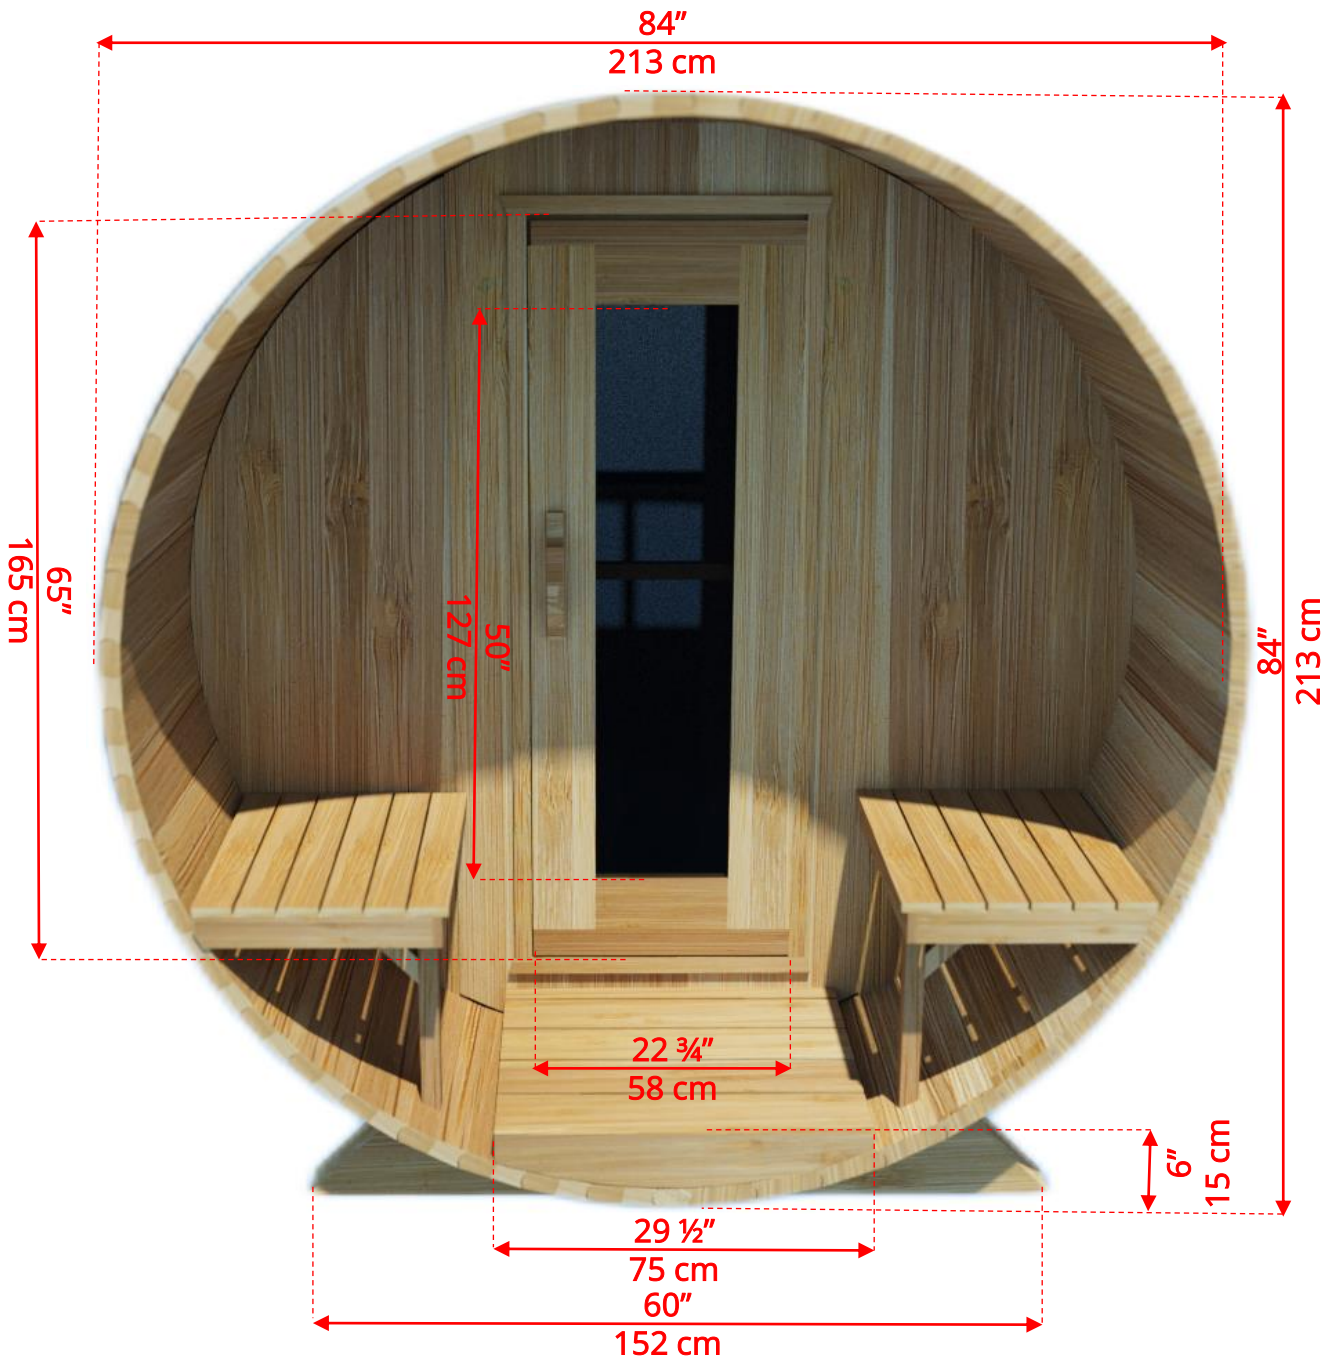

## 7'x8' (244cm) Panoramic Barrel Sauna with Porch

## 7'x8' (244cm) Panoramic Barrel Sauna with Porch

*Standard bench layout shown with optional sauna floor*

## 7'x8' (244cm) Panoramic Barrel Sauna with Porch

*Please note – Drawing shows sauna room measurements only.*