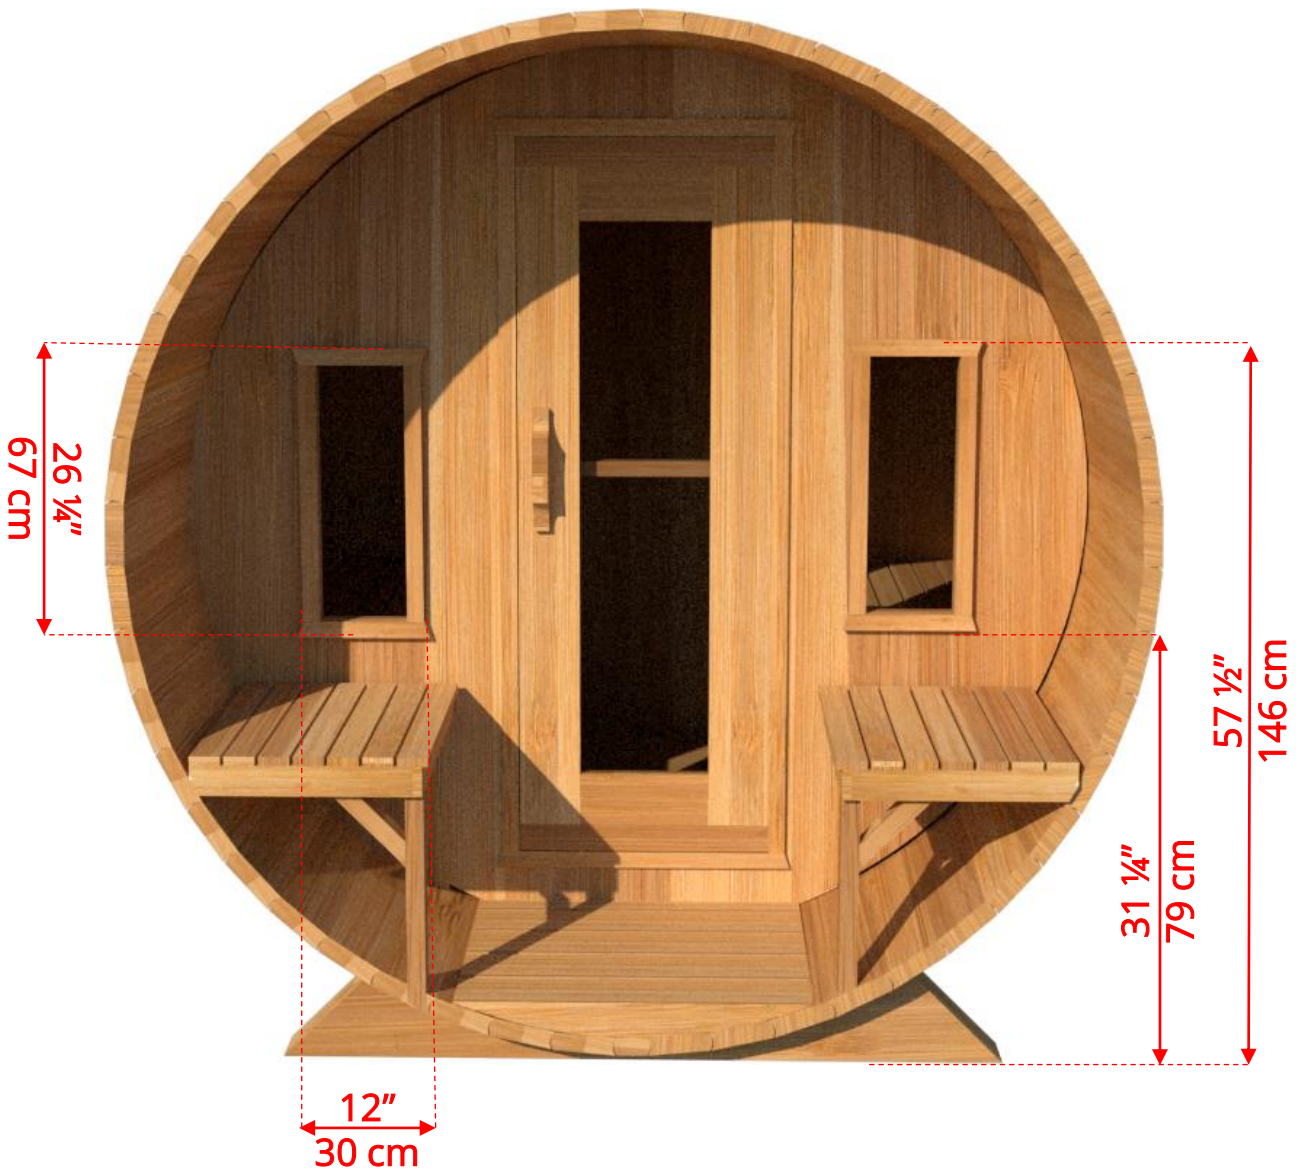

## 7'x8' (244cm) Panoramic Barrel Sauna with Porch

## Lounge Sauna Benches

# 780PVP/782PVP 7'x8' (244cm) Panoramic Barrel Sauna with Porch

Lounge Sauna Benches

*(Full length bench on both sides if wood or Floor Model Heater is chosen)*

*Please note that shorter bench is not adjustable!*

## 7'x8' (244cm) Panoramic Barrel Sauna with Porch

2 Windows in Front Wall

*(2 windows in front wall only available if wood or Floor Model Heater is chosen)*