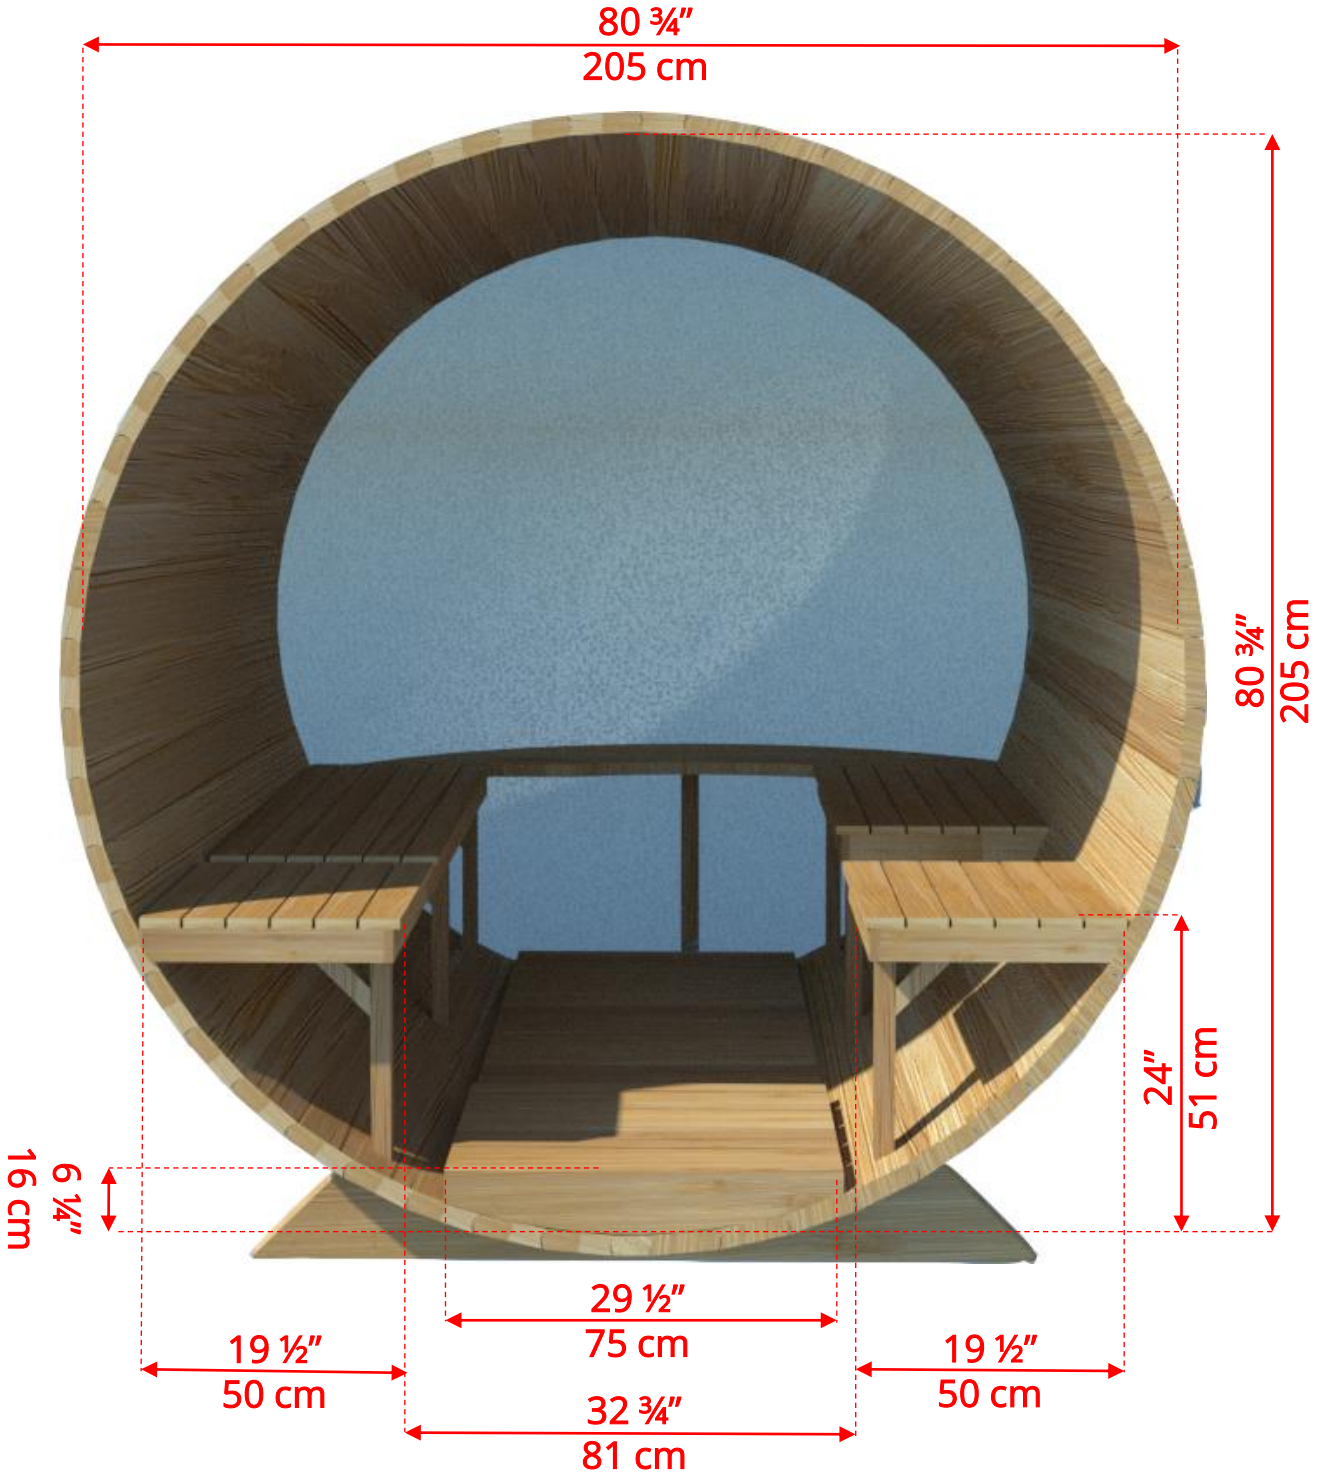

## 7'x8' (244cm) Panoramic Barrel Sauna with Porch

## 7'x8' (244cm) Panoramic Barrel Sauna with Porch

*Standard bench layout shown with optional sauna floor*

## 7'x8' (244cm) Panoramic Barrel Sauna with Porch

*Please note – Drawing shows sauna room measurements only.*