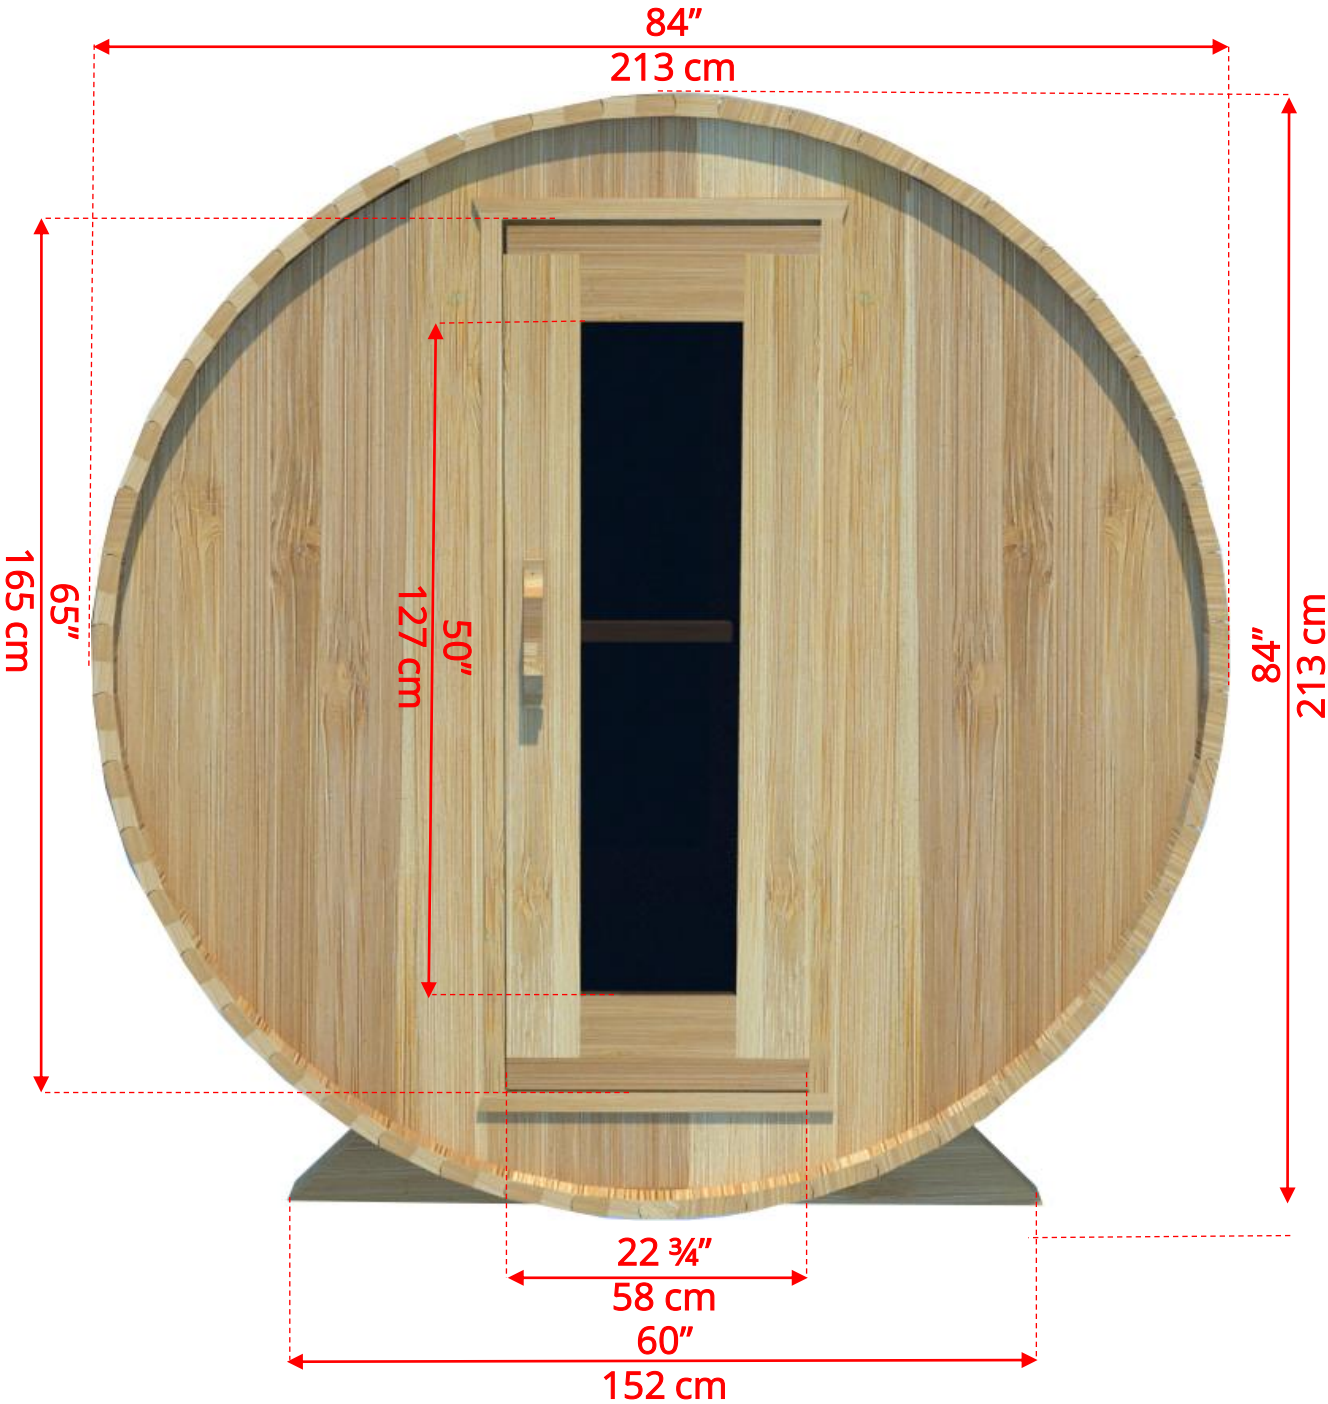

760PVC/762PVC 7'x6' (182cm) Barrel Sauna with Changeroom

760PVC/762PVC

7'x6' (182cm) Barrel Sauna with Changeroom

760PVC/762PVC 7'x6' (182cm) Barrel Sauna with Changeroom

Standard bench layout shown with optional sauna floor

760PVC/762PVC 7'x6' (182cm) Barrel Sauna with Changeroom

(Full length bench on both sides if wood or Floor Model Heater is chosen)

760PVC/762PVC 7'x6' (182cm) Barrel Sauna with Changeroom

Panoramic Signature Sauna Benches

760PVC/762PVC 7'x6' (182cm) Barrel Sauna with Changeroom

Panoramic Signature Sauna Benches

(Full length bench on both sides if wood or Floor Model Heater is chosen)

760PVC/762PVC 7'x6' (182cm) Barrel Sauna with Changeroom

2 Windows in Front Wall

2 windows not available on changerroom wall if electric heater is chosen

760PVC/762PVC

7'x6' (182cm) Barrel Sauna with Changeroom

Please note – Drawing shows sauna room measurements only.