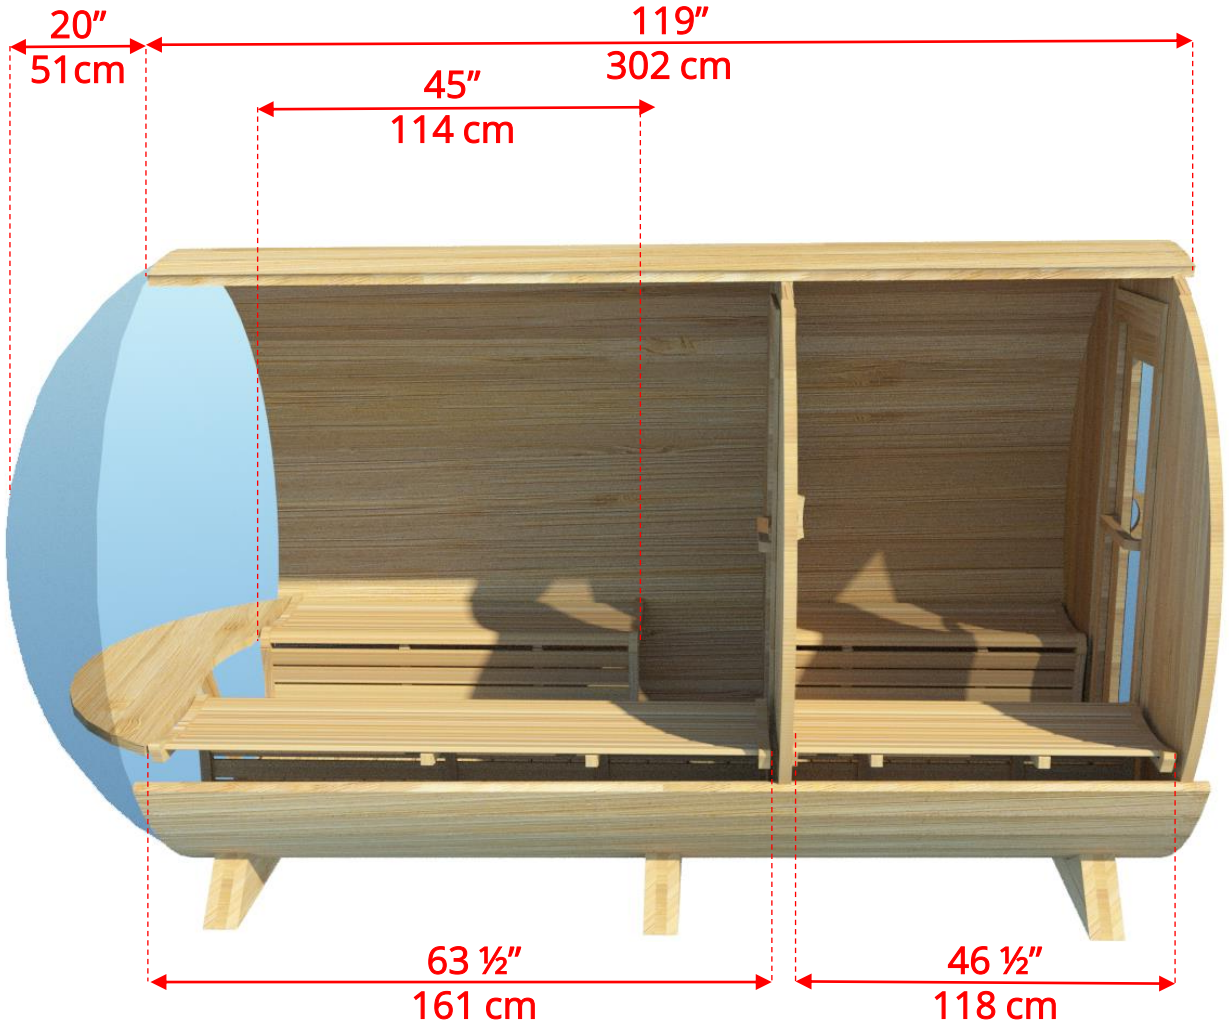

760PVC/762PVC 7'x6' (182cm) Barrel Sauna with Changeroom

760PVC/762PVC

7'x6' (182cm) Barrel Sauna with Changeroom

760PVC/762PVC 7'x6' (182cm) Barrel Sauna with Changeroom

Standard bench layout shown with optional sauna floor

760PVC/762PVC 7'x6' (182cm) Barrel Sauna with Changeroom

(Full length bench on both sides if wood or Floor Model Heater is chosen)

760PVC/762PVC 7'x6' (182cm) Barrel Sauna with Changeroom

Panoramic Signature Sauna Benches

760PVC/762PVC 7'x6' (182cm) Barrel Sauna with Changeroom

Panoramic Signature Sauna Benches

(Full length bench on both sides if wood or Floor Model Heater is chosen)

760PVC/762PVC 7'x6' (182cm) Barrel Sauna with Changeroom

2 Windows in Front Wall

2 windows not available on changerroom wall if electric heater is chosen

760PVC/762PVC

7'x6' (182cm) Barrel Sauna with Changeroom

Please note – Drawing shows sauna room measurements only.