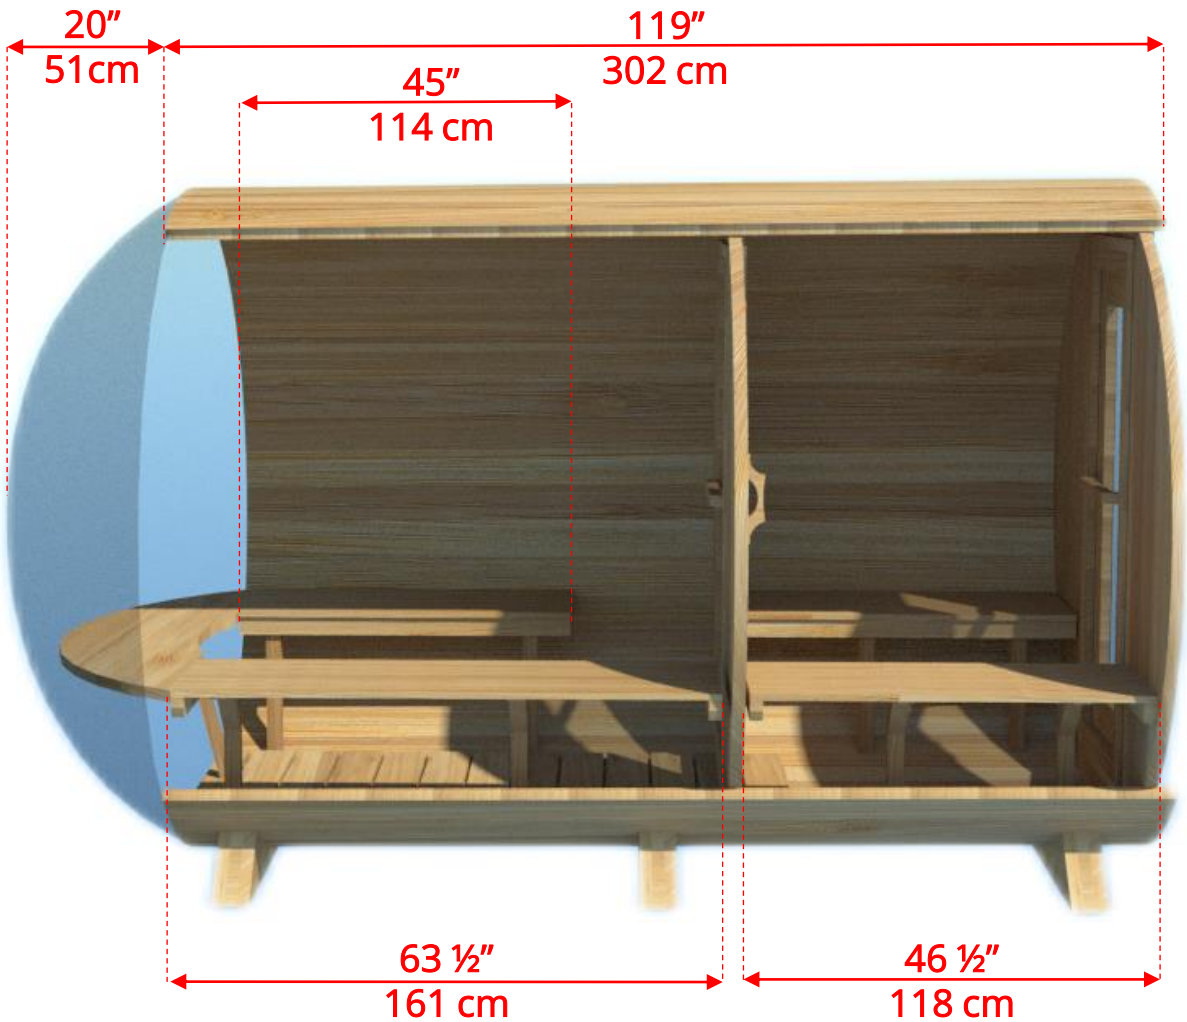

760PVC/762PVC 7'x6' (182cm) Barrel Sauna with Changeroom

760PVC/762PVC

7'x6' (182cm) Barrel Sauna with Changeroom

760PVC/762PVC 7'x6' (182cm) Barrel Sauna with Changeroom

Standard bench layout shown with optional sauna floor

760PVC/762PVC 7'x6' (182cm) Barrel Sauna with Changeroom

(Full length bench on both sides if wood or Floor Model Heater is chosen)

760PVC/762PVC 7'x6' (182cm) Barrel Sauna with Changeroom

Panoramic Signature Sauna Benches

760PVC/762PVC 7'x6' (182cm) Barrel Sauna with Changeroom

Panoramic Signature Sauna Benches

(Full length bench on both sides if wood or Floor Model Heater is chosen)

760PVC/762PVC 7'x6' (182cm) Barrel Sauna with Changeroom

2 Windows in Front Wall

2 windows not available on changerroom wall if electric heater is chosen

760PVC/762PVC

7'x6' (182cm) Barrel Sauna with Changeroom

Please note – Drawing shows sauna room measurements only.