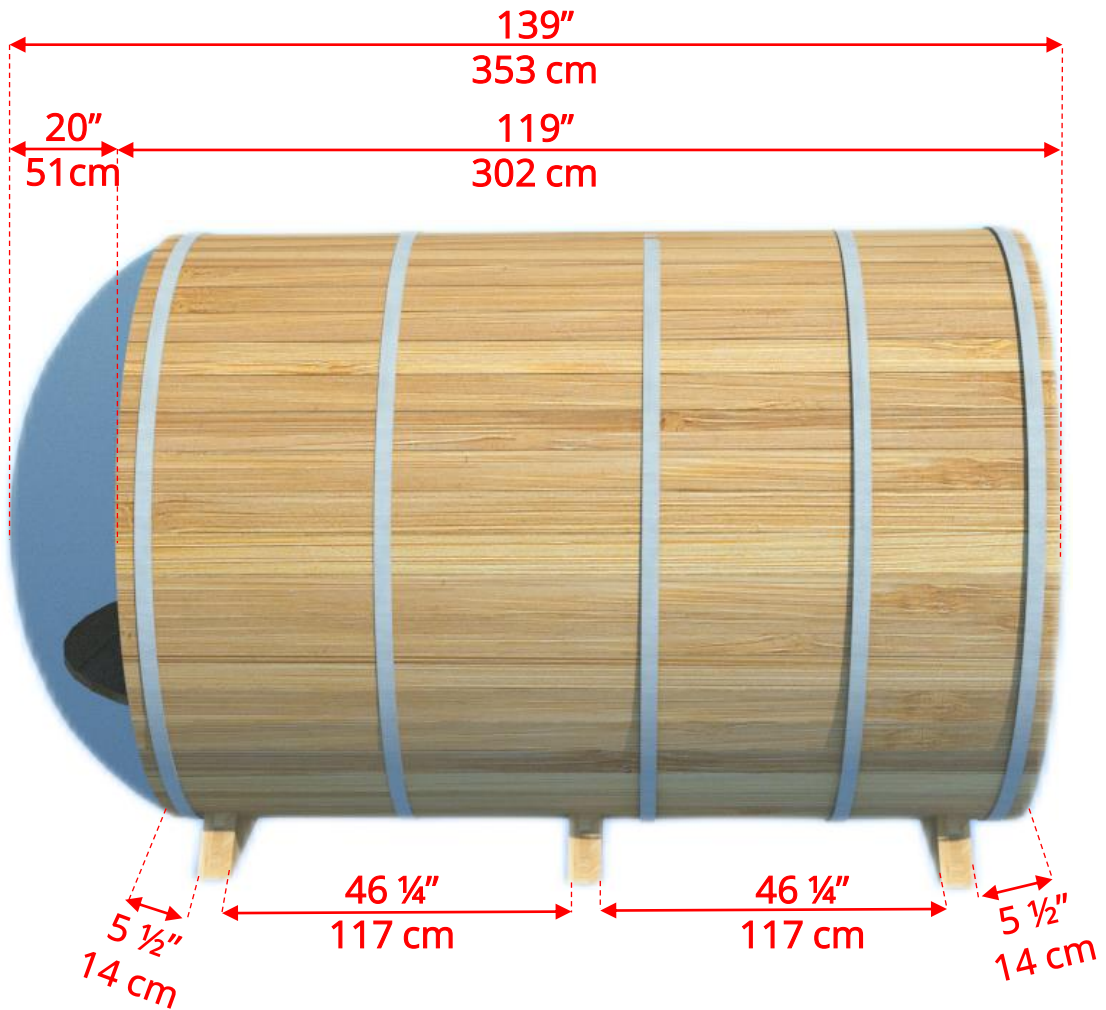

760PVC/762PVC 7'x6' (182cm) Barrel Sauna with Changeroom

760PVC/762PVC

7'x6' (182cm) Barrel Sauna with Changeroom

760PVC/762PVC 7'x6' (182cm) Barrel Sauna with Changeroom

Standard bench layout shown with optional sauna floor

760PVC/762PVC 7'x6' (182cm) Barrel Sauna with Changeroom

(Full length bench on both sides if wood or Floor Model Heater is chosen)

760PVC/762PVC 7'x6' (182cm) Barrel Sauna with Changeroom

Panoramic Signature Sauna Benches

760PVC/762PVC 7'x6' (182cm) Barrel Sauna with Changeroom

Panoramic Signature Sauna Benches

(Full length bench on both sides if wood or Floor Model Heater is chosen)

760PVC/762PVC 7'x6' (182cm) Barrel Sauna with Changeroom

2 Windows in Front Wall

2 windows not available on changerroom wall if electric heater is chosen

760PVC/762PVC

7'x6' (182cm) Barrel Sauna with Changeroom

Please note – Drawing shows sauna room measurements only.