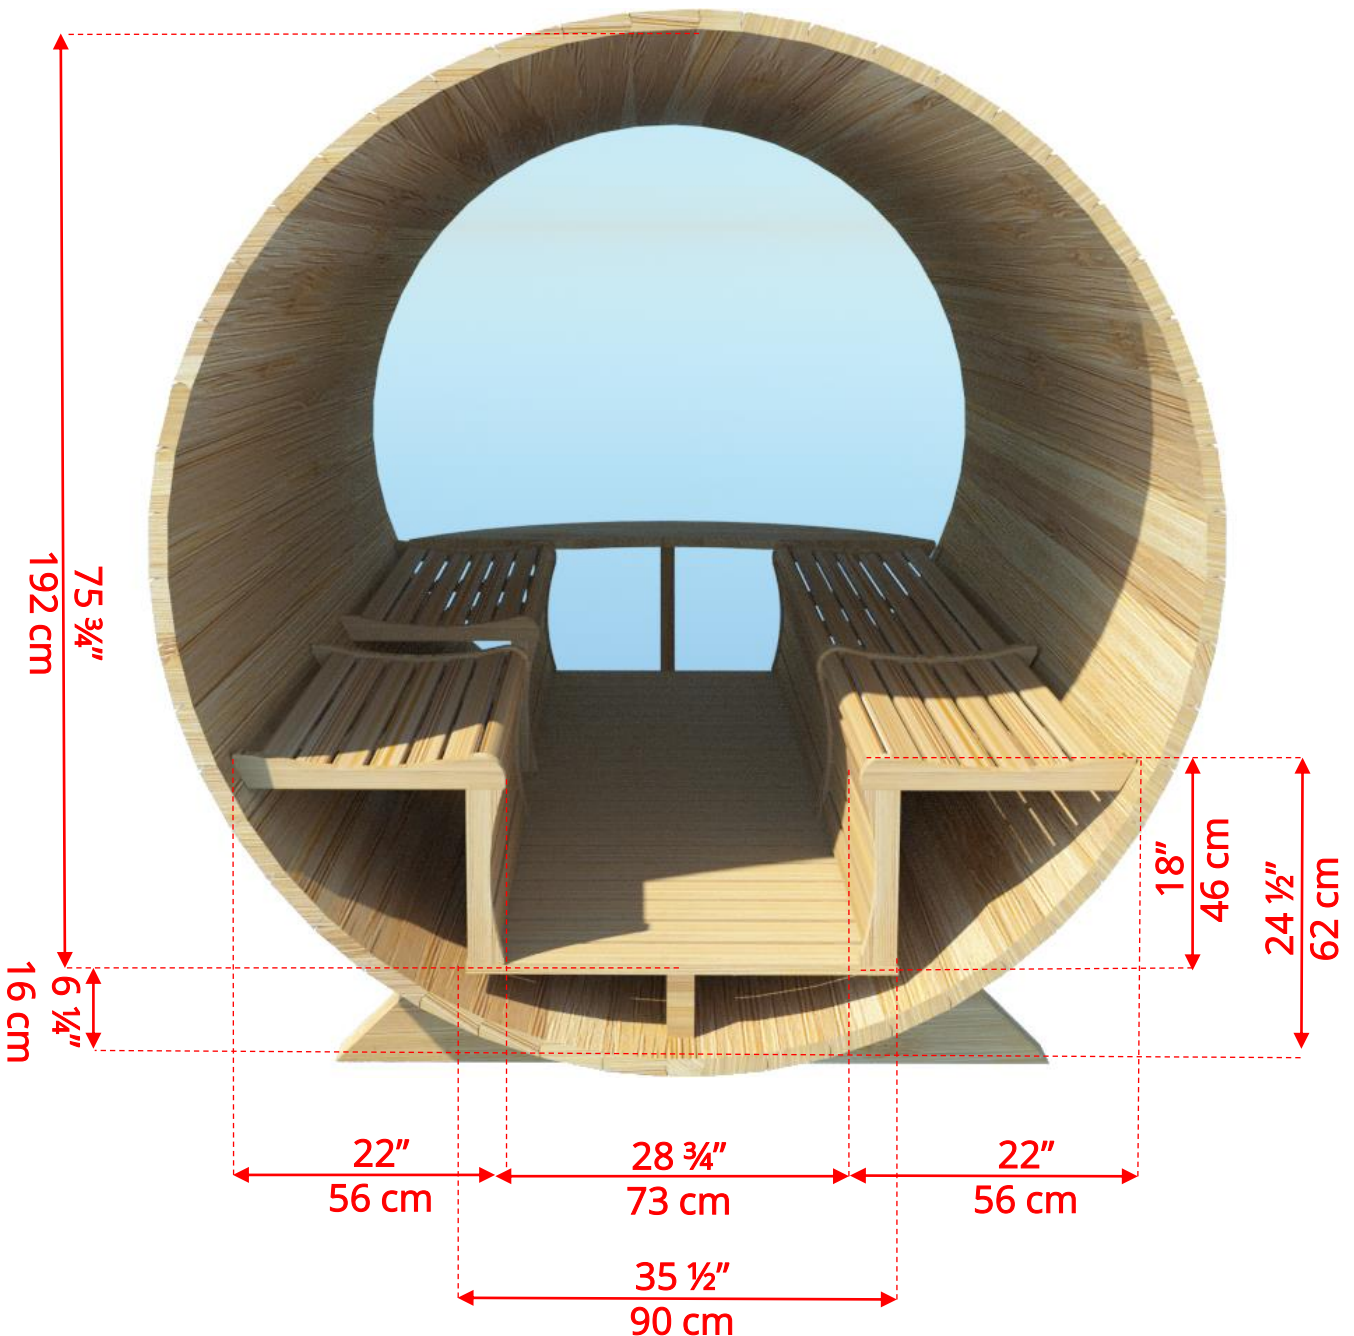

760PVC/762PVC 7'x6' (182cm) Barrel Sauna with Changeroom

760PVC/762PVC

7'x6' (182cm) Barrel Sauna with Changeroom

760PVC/762PVC 7'x6' (182cm) Barrel Sauna with Changeroom

Standard bench layout shown with optional sauna floor

760PVC/762PVC 7'x6' (182cm) Barrel Sauna with Changeroom

(Full length bench on both sides if wood or Floor Model Heater is chosen)

760PVC/762PVC 7'x6' (182cm) Barrel Sauna with Changeroom

Panoramic Signature Sauna Benches

760PVC/762PVC 7'x6' (182cm) Barrel Sauna with Changeroom

Panoramic Signature Sauna Benches

(Full length bench on both sides if wood or Floor Model Heater is chosen)

760PVC/762PVC 7'x6' (182cm) Barrel Sauna with Changeroom

2 Windows in Front Wall

2 windows not available on changerroom wall if electric heater is chosen

760PVC/762PVC

7'x6' (182cm) Barrel Sauna with Changeroom

Please note – Drawing shows sauna room measurements only.