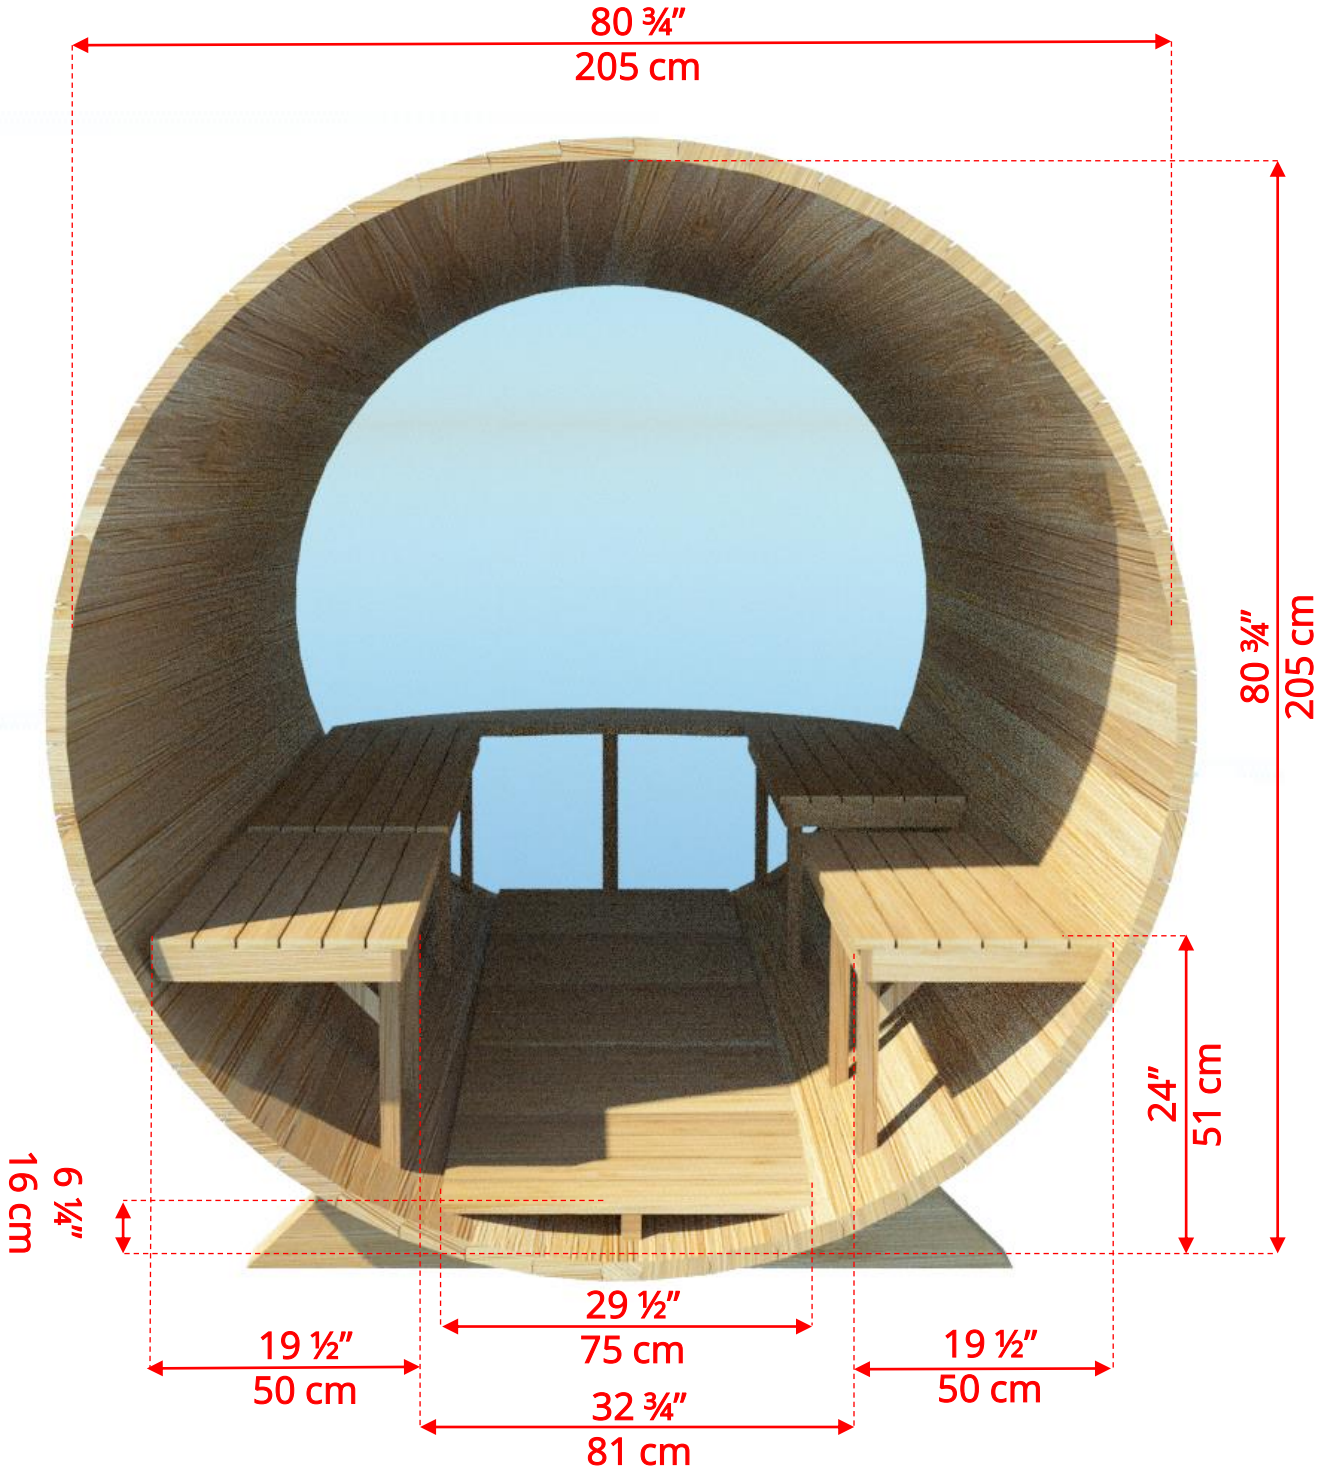

760PVC/762PVC 7'x6' (182cm) Barrel Sauna with Changeroom

760PVC/762PVC

7'x6' (182cm) Barrel Sauna with Changeroom

760PVC/762PVC 7'x6' (182cm) Barrel Sauna with Changeroom

Standard bench layout shown with optional sauna floor

760PVC/762PVC 7'x6' (182cm) Barrel Sauna with Changeroom

(Full length bench on both sides if wood or Floor Model Heater is chosen)

760PVC/762PVC 7'x6' (182cm) Barrel Sauna with Changeroom

Panoramic Signature Sauna Benches

760PVC/762PVC 7'x6' (182cm) Barrel Sauna with Changeroom

Panoramic Signature Sauna Benches

(Full length bench on both sides if wood or Floor Model Heater is chosen)

760PVC/762PVC 7'x6' (182cm) Barrel Sauna with Changeroom

2 Windows in Front Wall

2 windows not available on changerroom wall if electric heater is chosen

760PVC/762PVC

7'x6' (182cm) Barrel Sauna with Changeroom

Please note – Drawing shows sauna room measurements only.