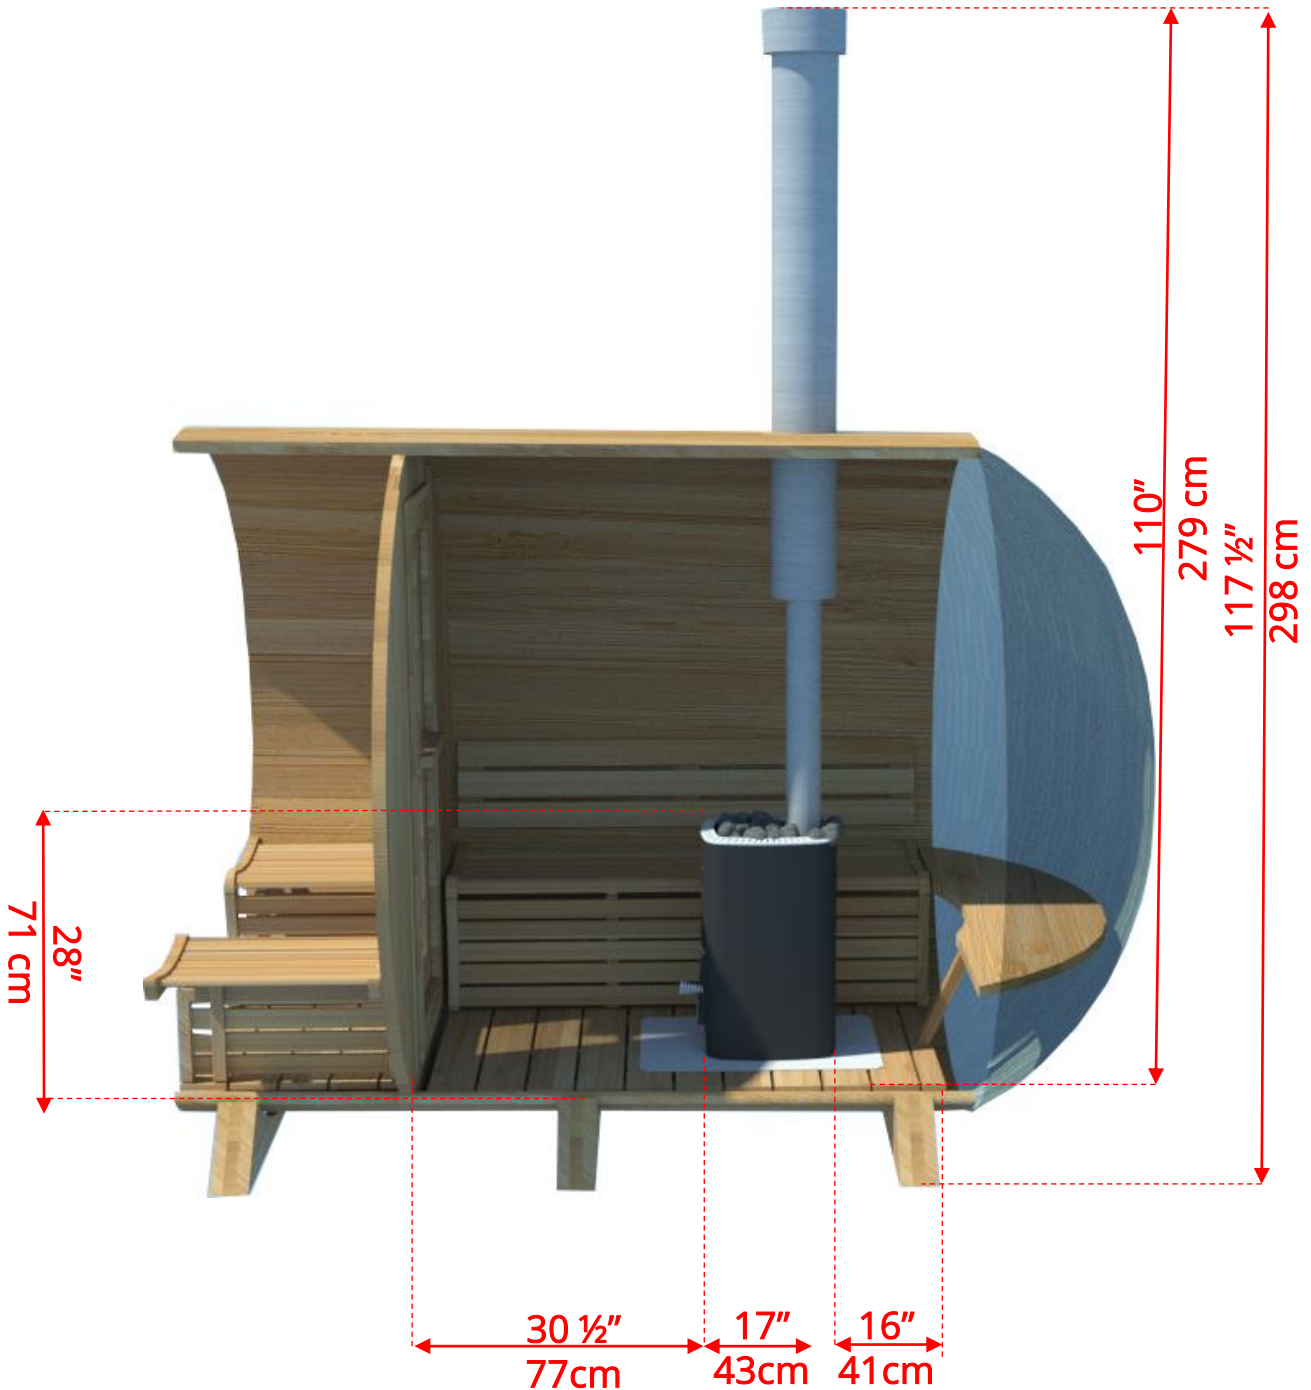

760PVC/762PVC 7'x6' (182cm) Barrel Sauna with Changeroom

760PVC/762PVC

7'x6' (182cm) Barrel Sauna with Changeroom

760PVC/762PVC 7'x6' (182cm) Barrel Sauna with Changeroom

Standard bench layout shown with optional sauna floor

760PVC/762PVC 7'x6' (182cm) Barrel Sauna with Changeroom

(Full length bench on both sides if wood or Floor Model Heater is chosen)

760PVC/762PVC 7'x6' (182cm) Barrel Sauna with Changeroom

Panoramic Signature Sauna Benches

760PVC/762PVC 7'x6' (182cm) Barrel Sauna with Changeroom

Panoramic Signature Sauna Benches

(Full length bench on both sides if wood or Floor Model Heater is chosen)

760PVC/762PVC 7'x6' (182cm) Barrel Sauna with Changeroom

2 Windows in Front Wall

2 windows not available on changerroom wall if electric heater is chosen

760PVC/762PVC

7'x6' (182cm) Barrel Sauna with Changeroom

Please note – Drawing shows sauna room measurements only.