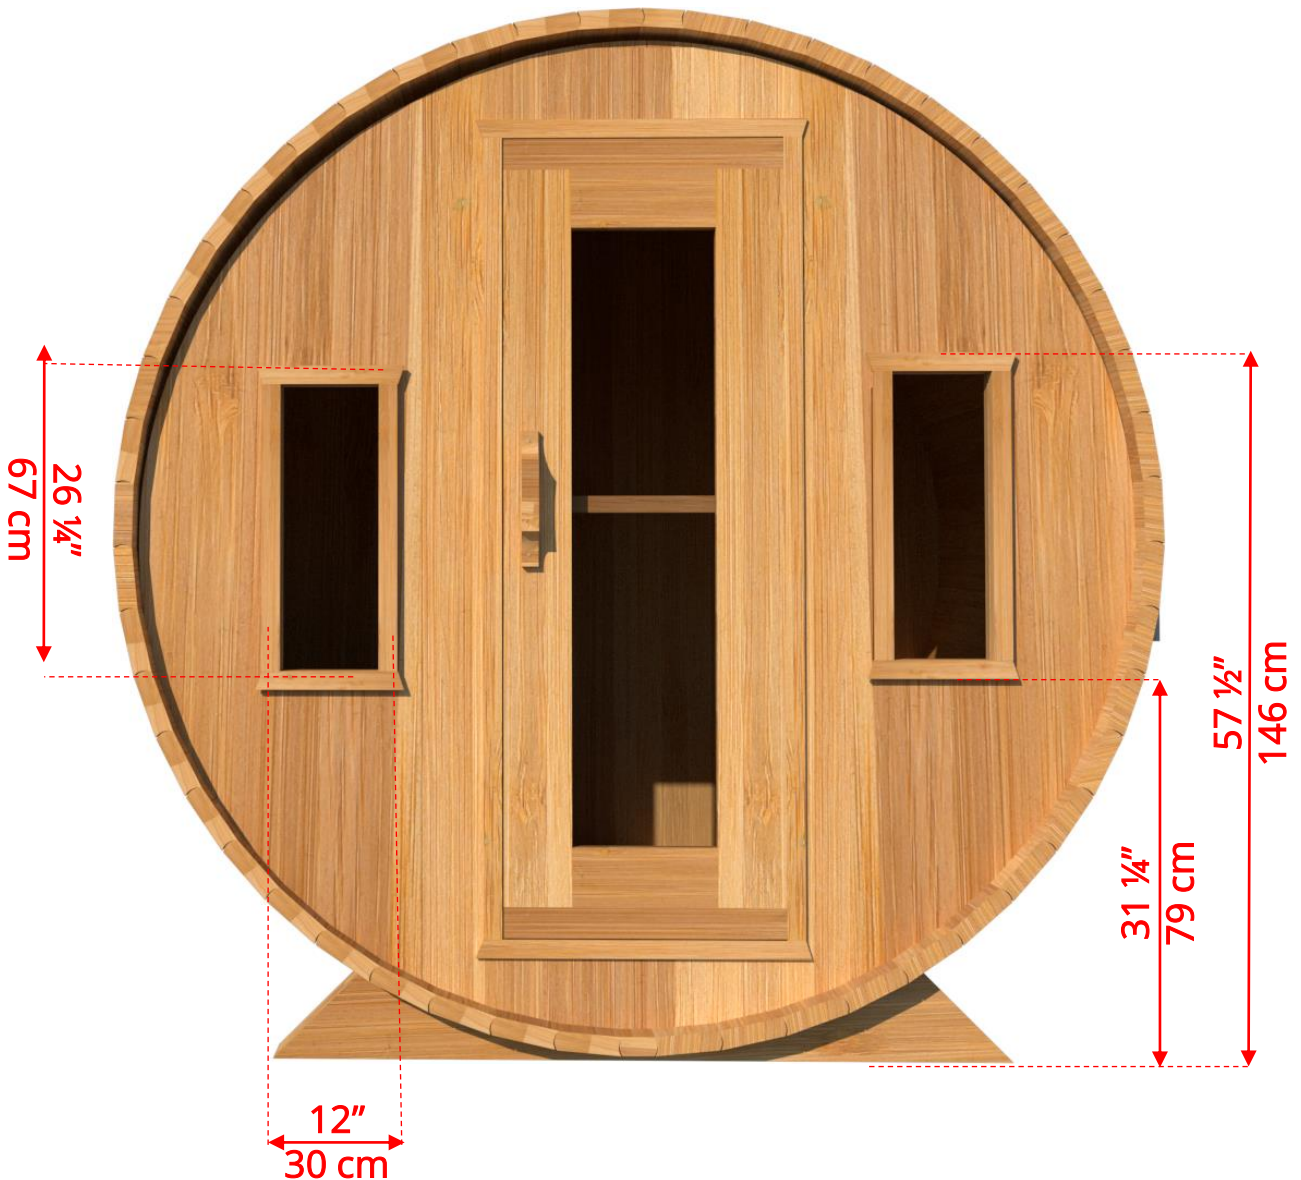

760PVC/762PVC 7'x6' (182cm) Barrel Sauna with Changeroom

760PVC/762PVC

7'x6' (182cm) Barrel Sauna with Changeroom

760PVC/762PVC 7'x6' (182cm) Barrel Sauna with Changeroom

Standard bench layout shown with optional sauna floor

760PVC/762PVC 7'x6' (182cm) Barrel Sauna with Changeroom

(Full length bench on both sides if wood or Floor Model Heater is chosen)

760PVC/762PVC 7'x6' (182cm) Barrel Sauna with Changeroom

Panoramic Signature Sauna Benches

760PVC/762PVC 7'x6' (182cm) Barrel Sauna with Changeroom

Panoramic Signature Sauna Benches

(Full length bench on both sides if wood or Floor Model Heater is chosen)

760PVC/762PVC 7'x6' (182cm) Barrel Sauna with Changeroom

2 Windows in Front Wall

2 windows not available on changerroom wall if electric heater is chosen

760PVC/762PVC

7'x6' (182cm) Barrel Sauna with Changeroom

Please note – Drawing shows sauna room measurements only.