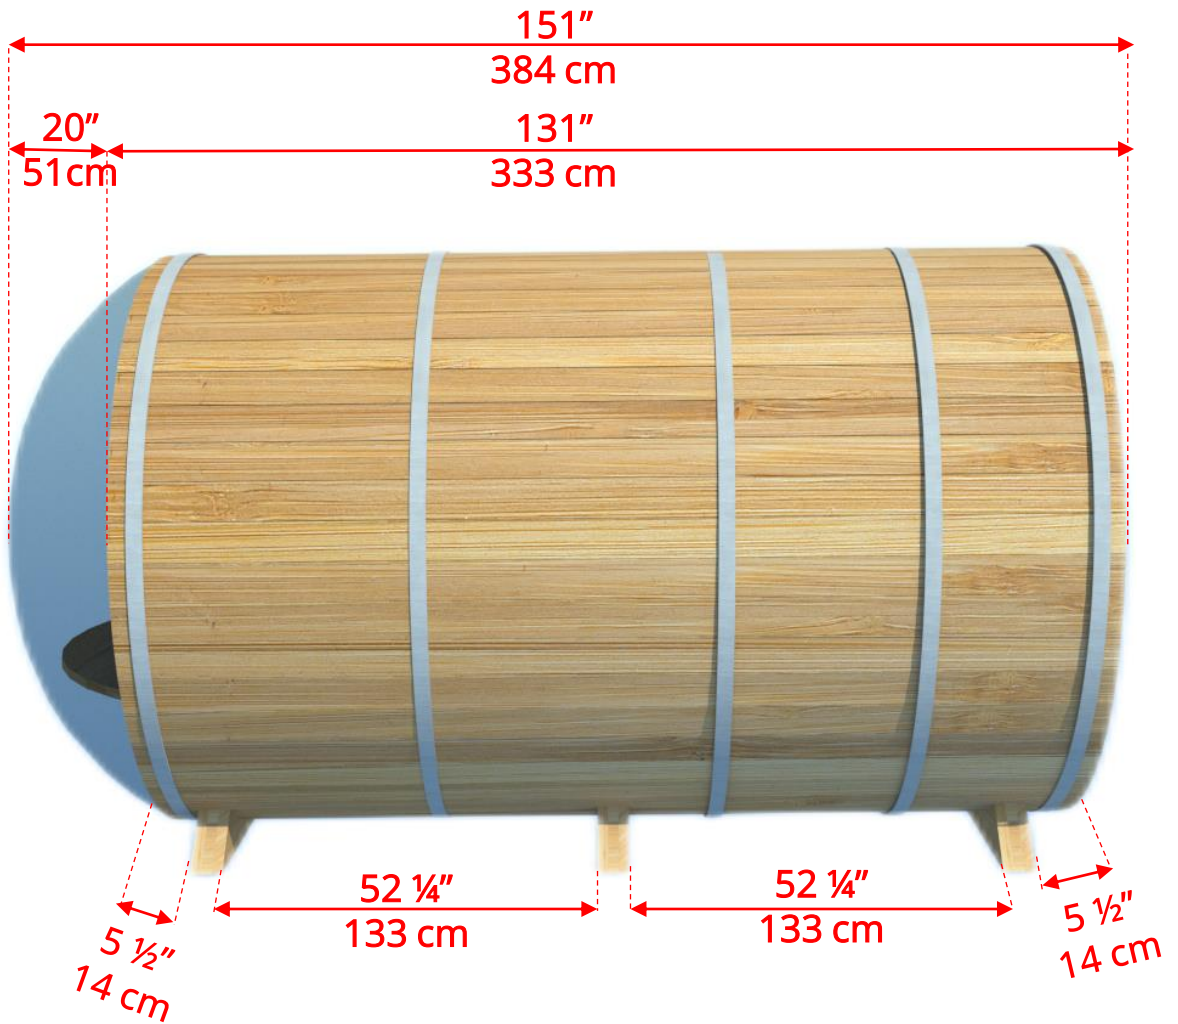

770PVC/772PVC

7'x7' (214cm) Panoramic Barrel Sauna with Changeroom