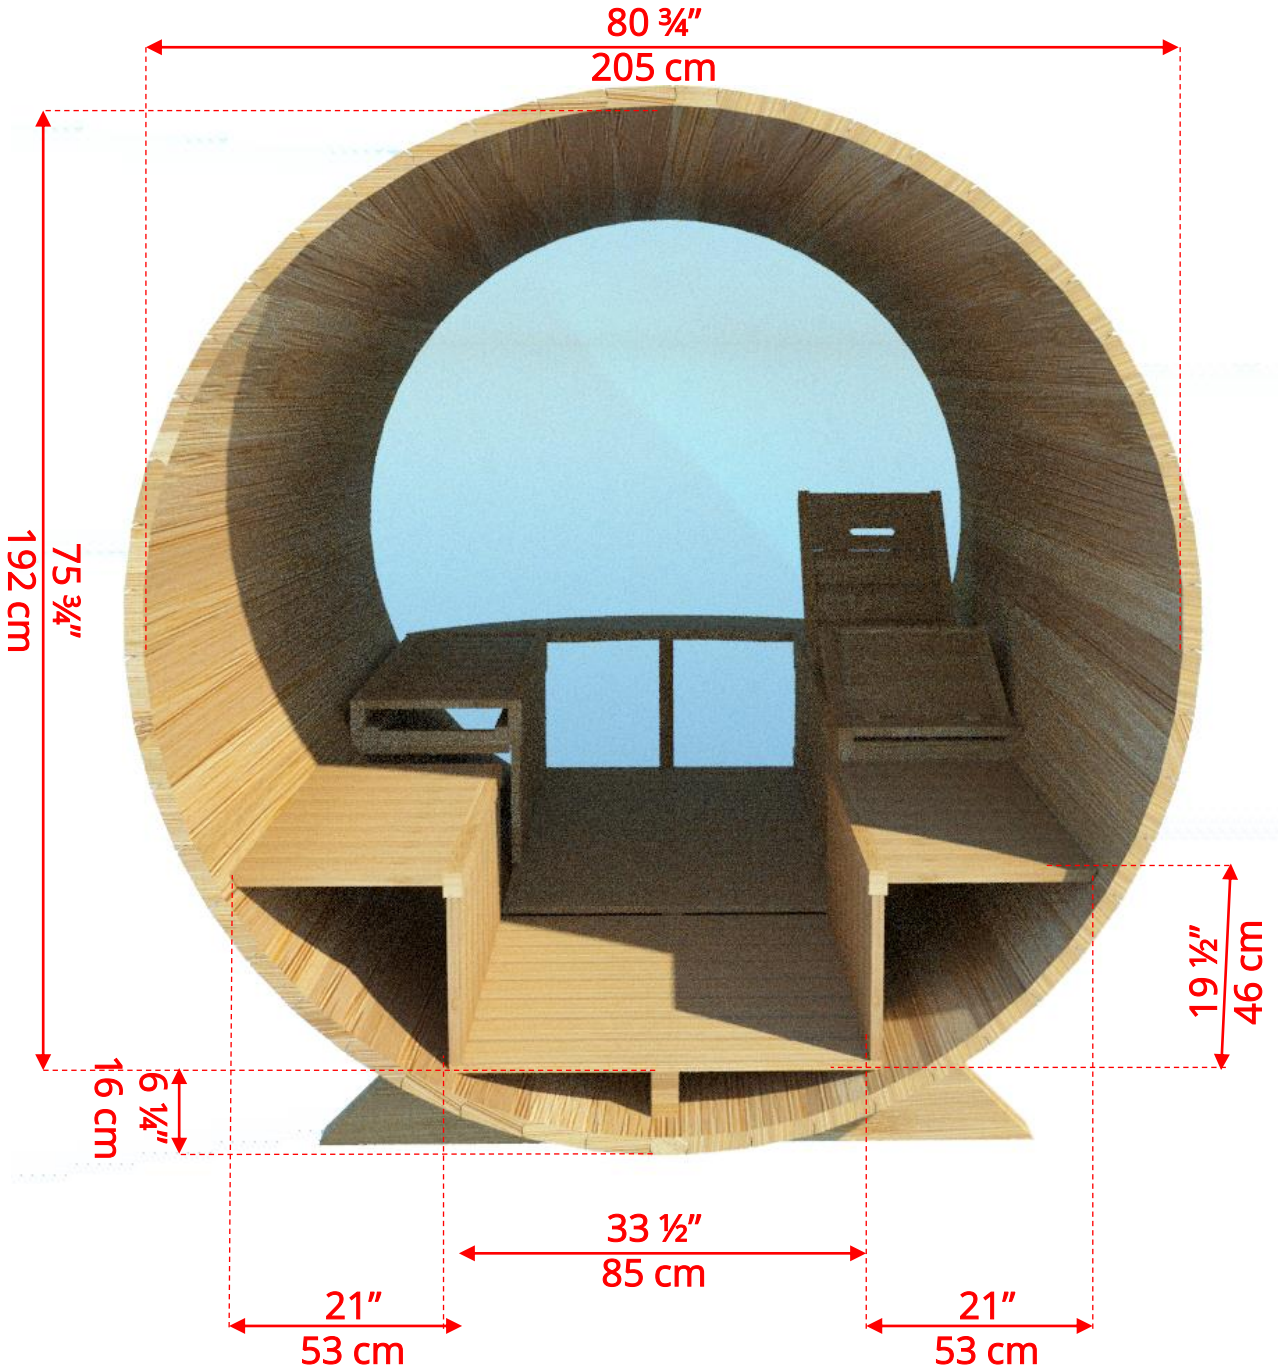

770PVC/772PVC

7'x7' (214cm) Panoramic Barrel Sauna with Changeroom

Lounge Sauna Benches