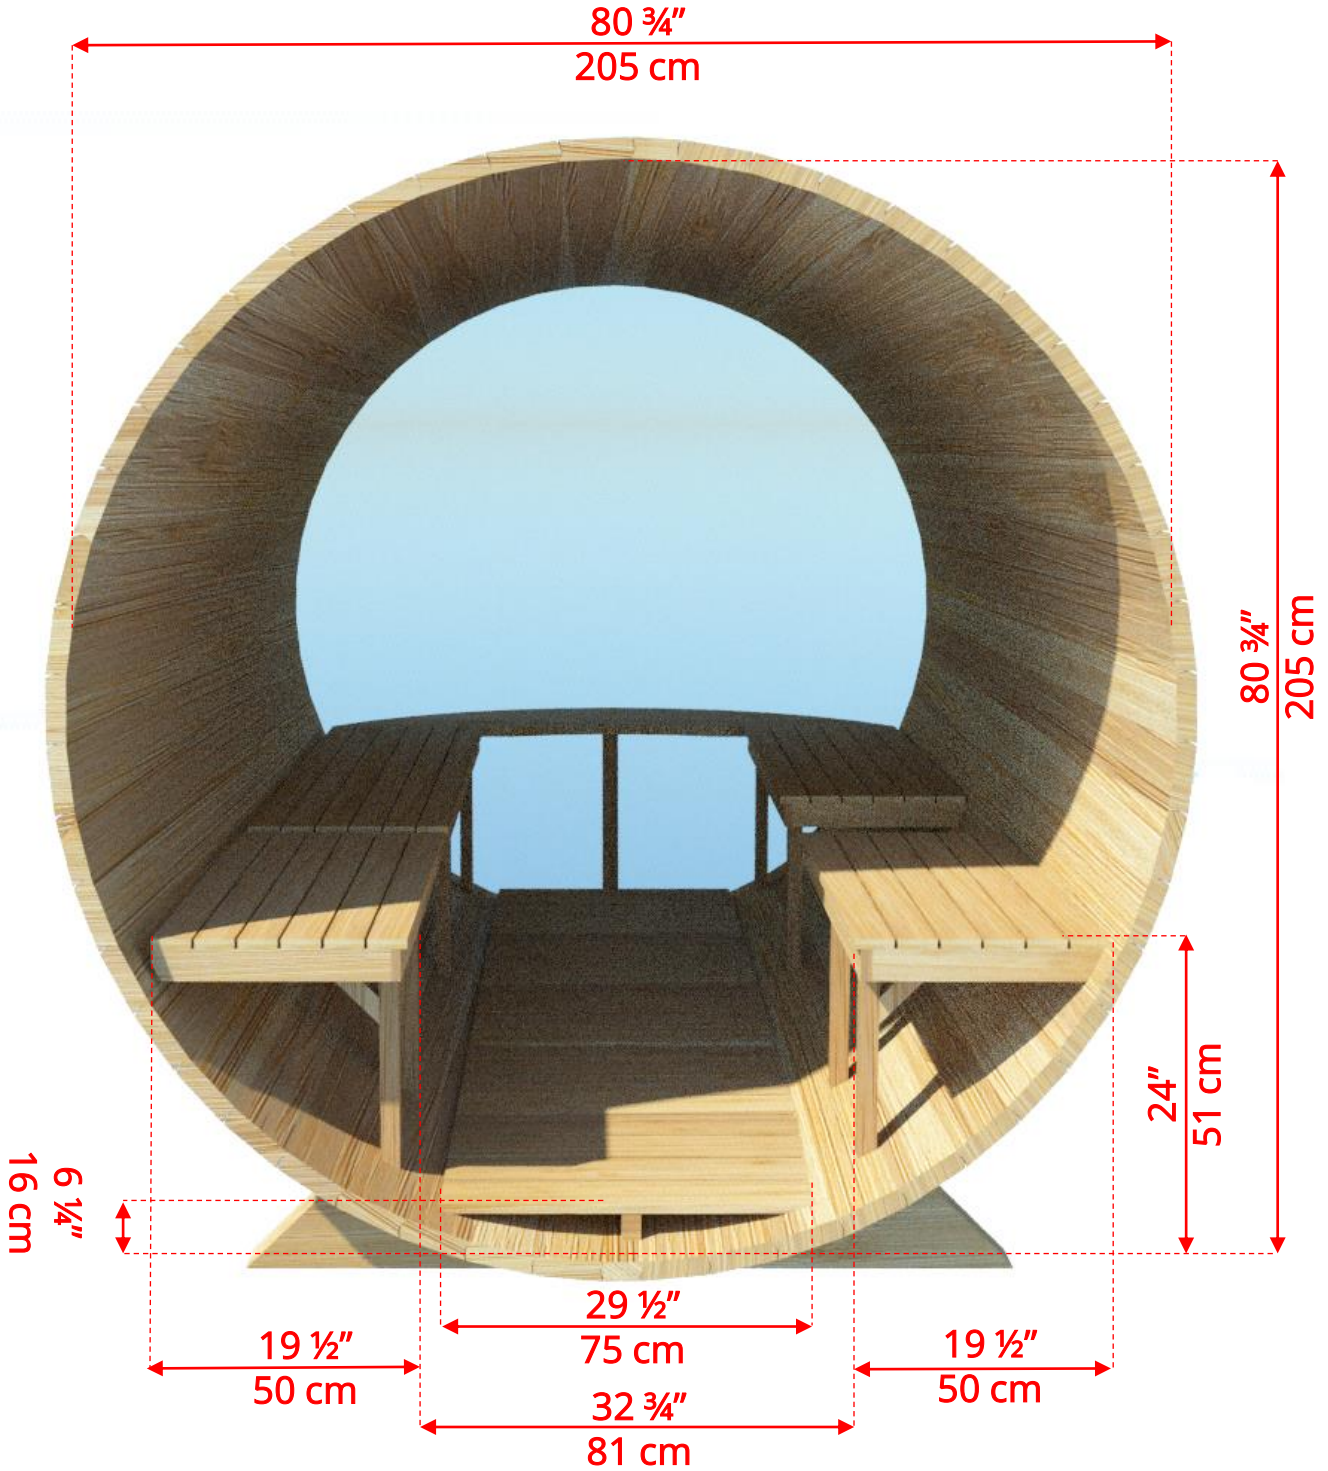

## 7'x7' (214cm) Panoramic Barrel Sauna with Changeroom

### 7'x7' (214cm) Panoramic Barrel Sauna with Changeroom

## 7'x7' (214cm) Barrel Sauna with Changeroom

*Standard bench layout shown with optional sauna floor*