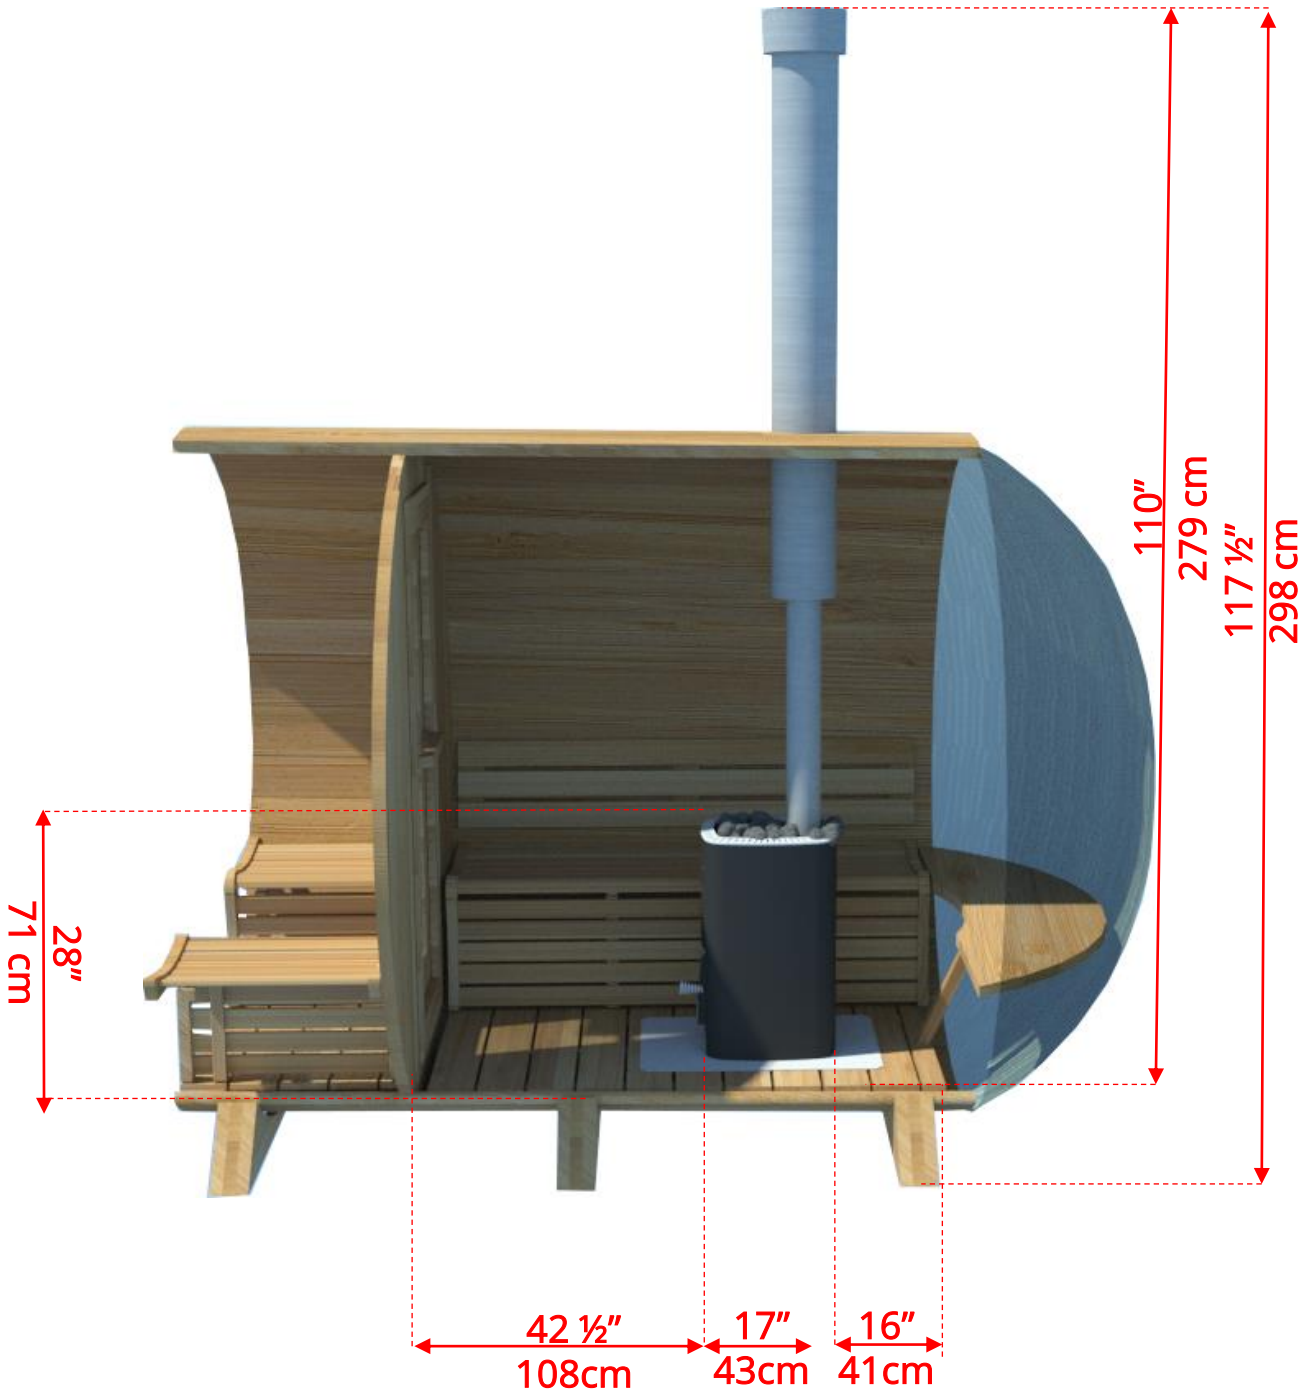

### Lounge Sauna Benches

*(Full length bench on both sides if wood or Floor Model Heater is chosen)*

*Please note that shorter bench and Changeroom benches are not adjustable!*

# 770PVC/772PVC 7'x7' (214cm) Panoramic Barrel Sauna with Changeroom

2 Windows in Front Wall

*2 windows not available on changerroom wall if electric heater is chosen*

### 7'x7' (214cm) Panoramic Barrel Sauna with Changeroom

*Please note – Drawing shows sauna room measurements only.*