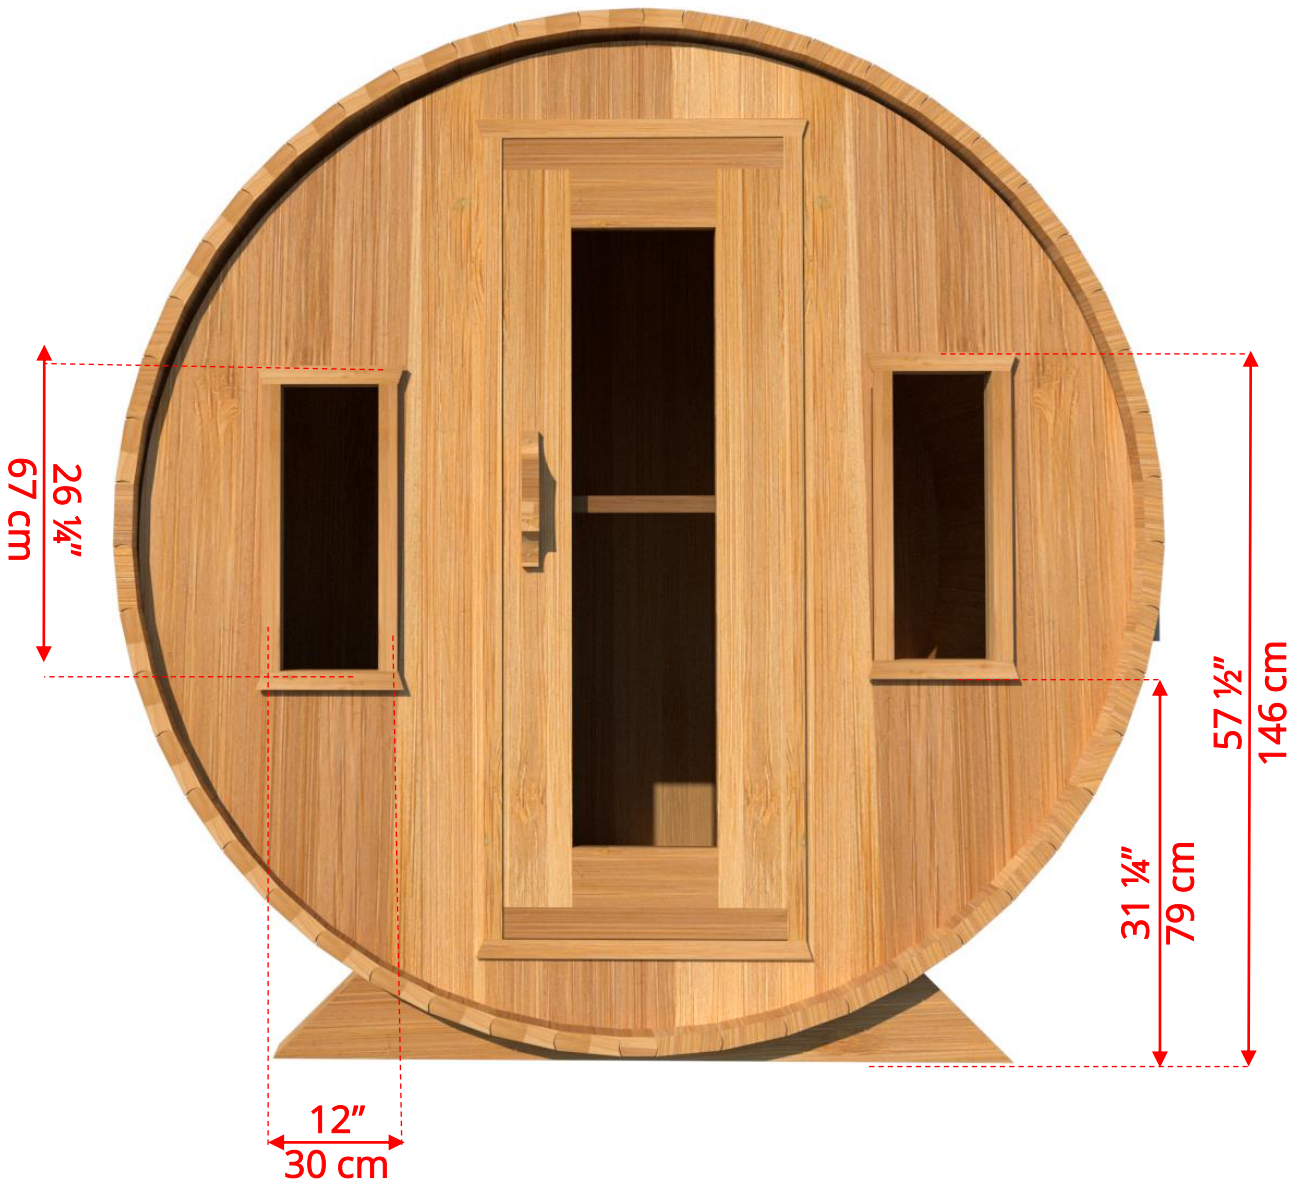

770PVC/772PVC 7'x7' (214cm) Panoramic Barrel Sauna with Changeroom

2 Windows in Front Wall

2 windows not available on changerroom wall if electric heater is chosen