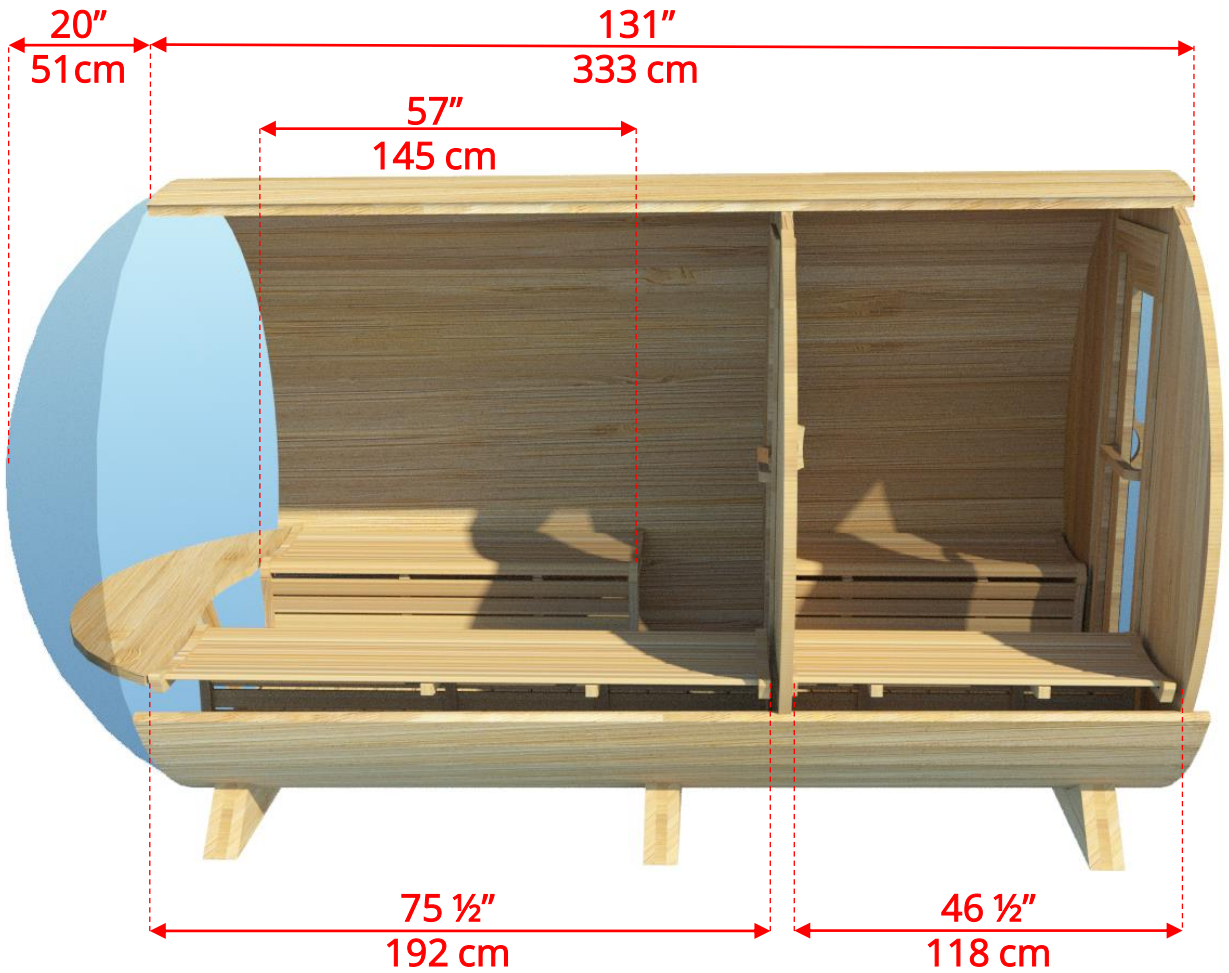

770PVC/772PVC

7'x7' (214cm) Panoramic Barrel Sauna with Changeroom

Panoramic Signature Sauna Benches

(Full length bench on both sides if wood or Floor Model Heater is chosen)