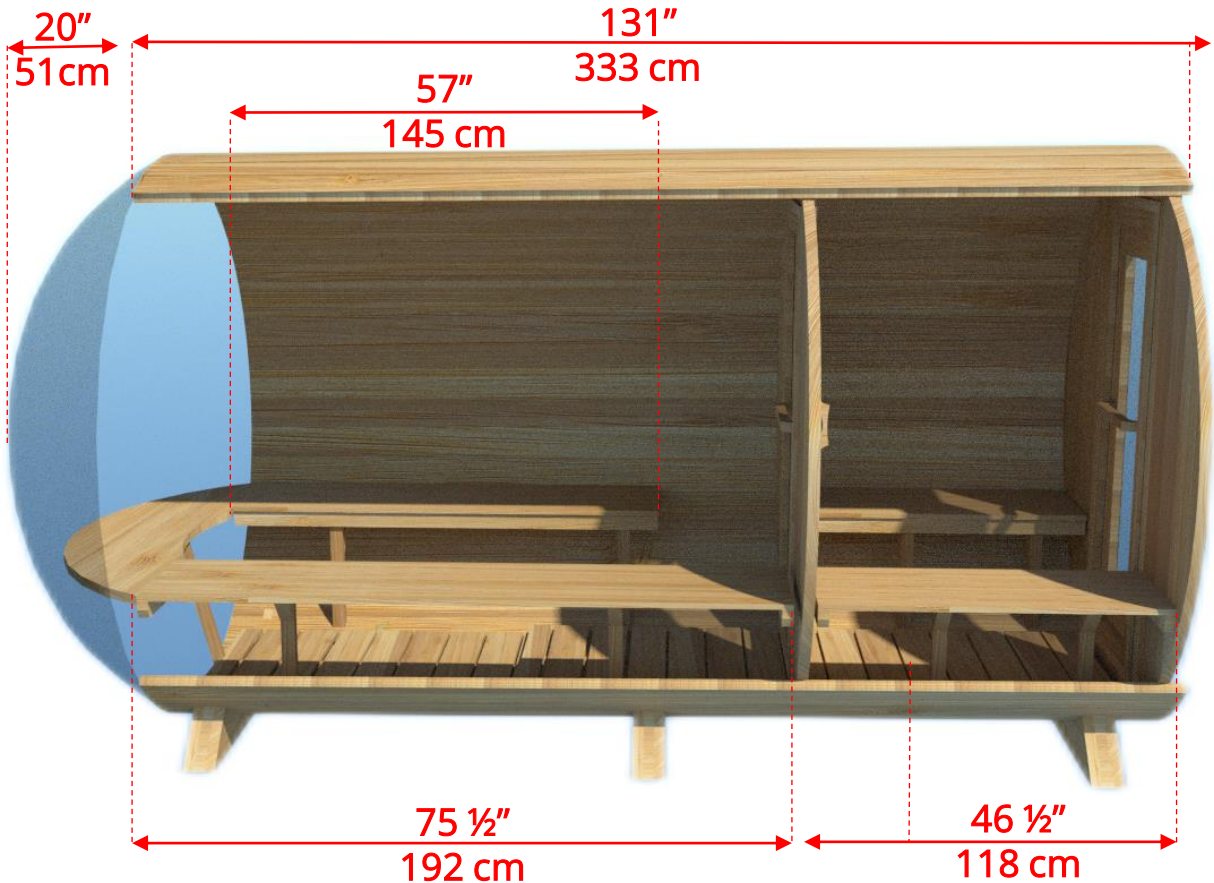

## 7'x7' (214cm) Panoramic Barrel Sauna with Changeroom

### 7'x7' (214cm) Panoramic Barrel Sauna with Changeroom

## 7'x7' (214cm) Barrel Sauna with Changeroom

*Standard bench layout shown with optional sauna floor*

### 7'x7' (214cm) Panoramic Barrel Sauna with Changeroom

*(Full length bench on both sides if wood or Floor Model Heater is chosen)*