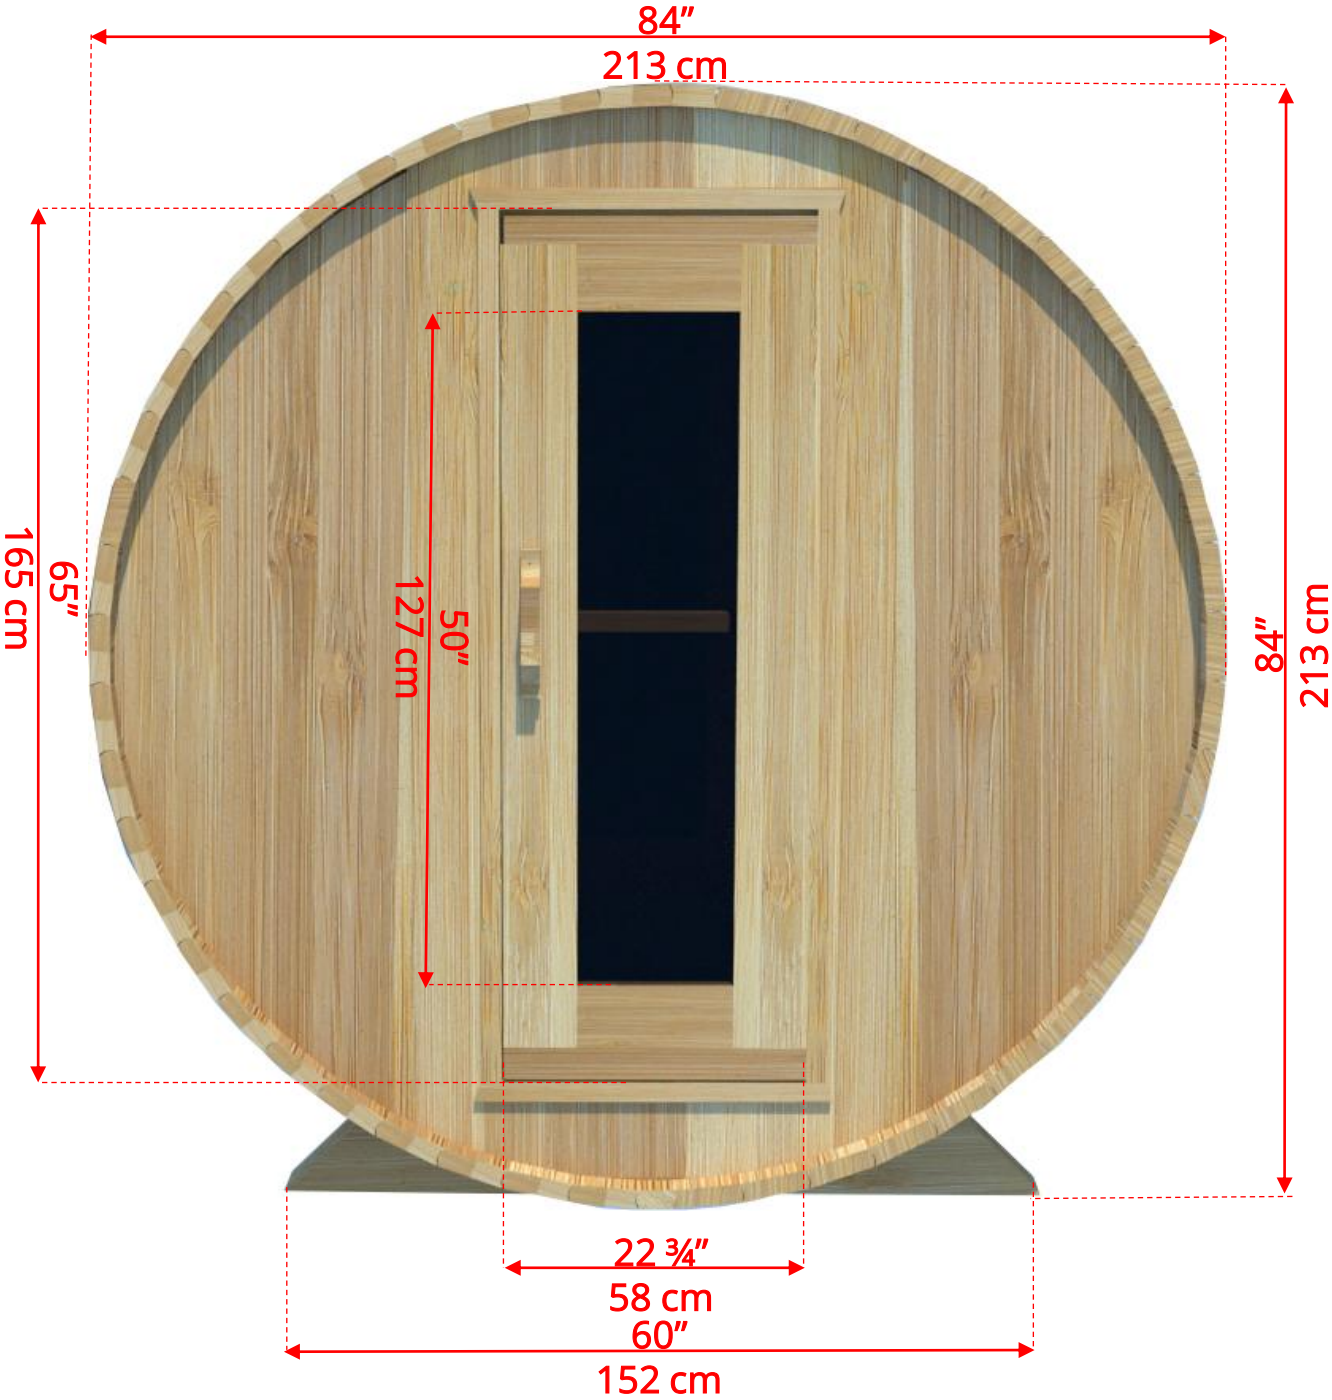

## 7'x7' (214cm) Panoramic Barrel Sauna with Changeroom

### 7'x7' (214cm) Panoramic Barrel Sauna with Changeroom

## 7'x7' (214cm) Barrel Sauna with Changeroom

*Standard bench layout shown with optional sauna floor*