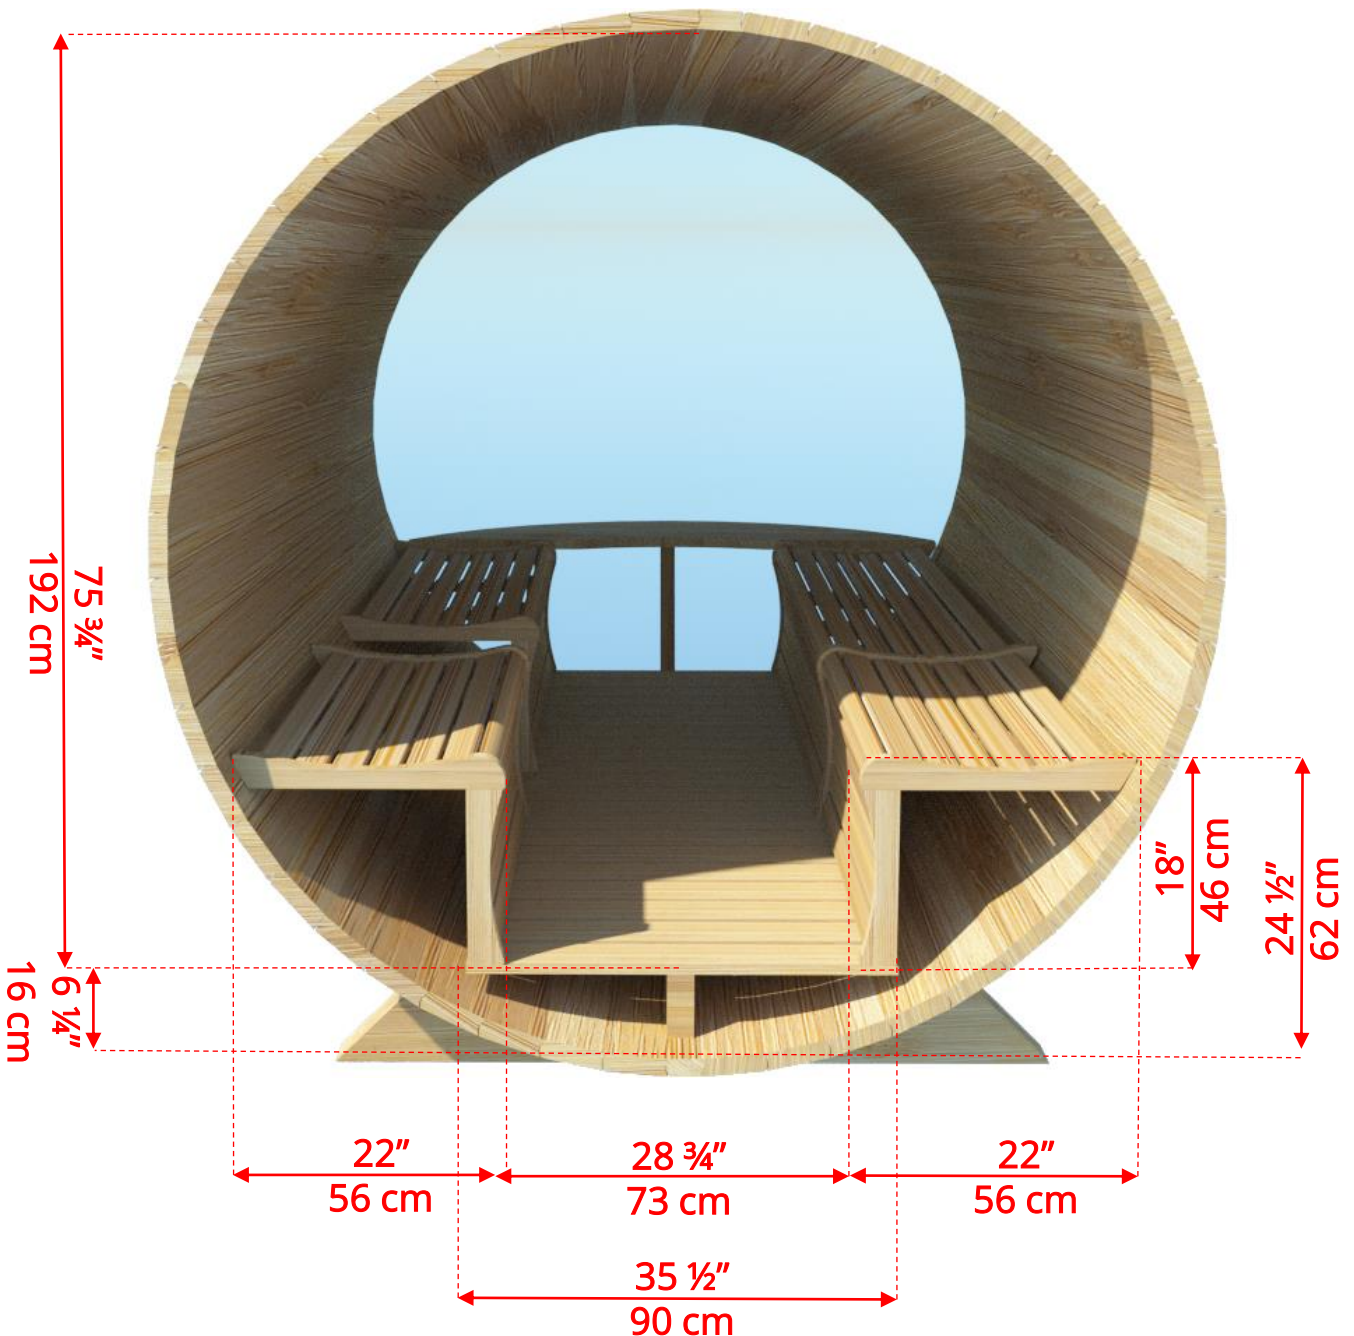

770PVC/772PVC 7'x7' (214cm) Panoramic Barrel Sauna with Changeroom

Panoramic Signature Sauna Benches