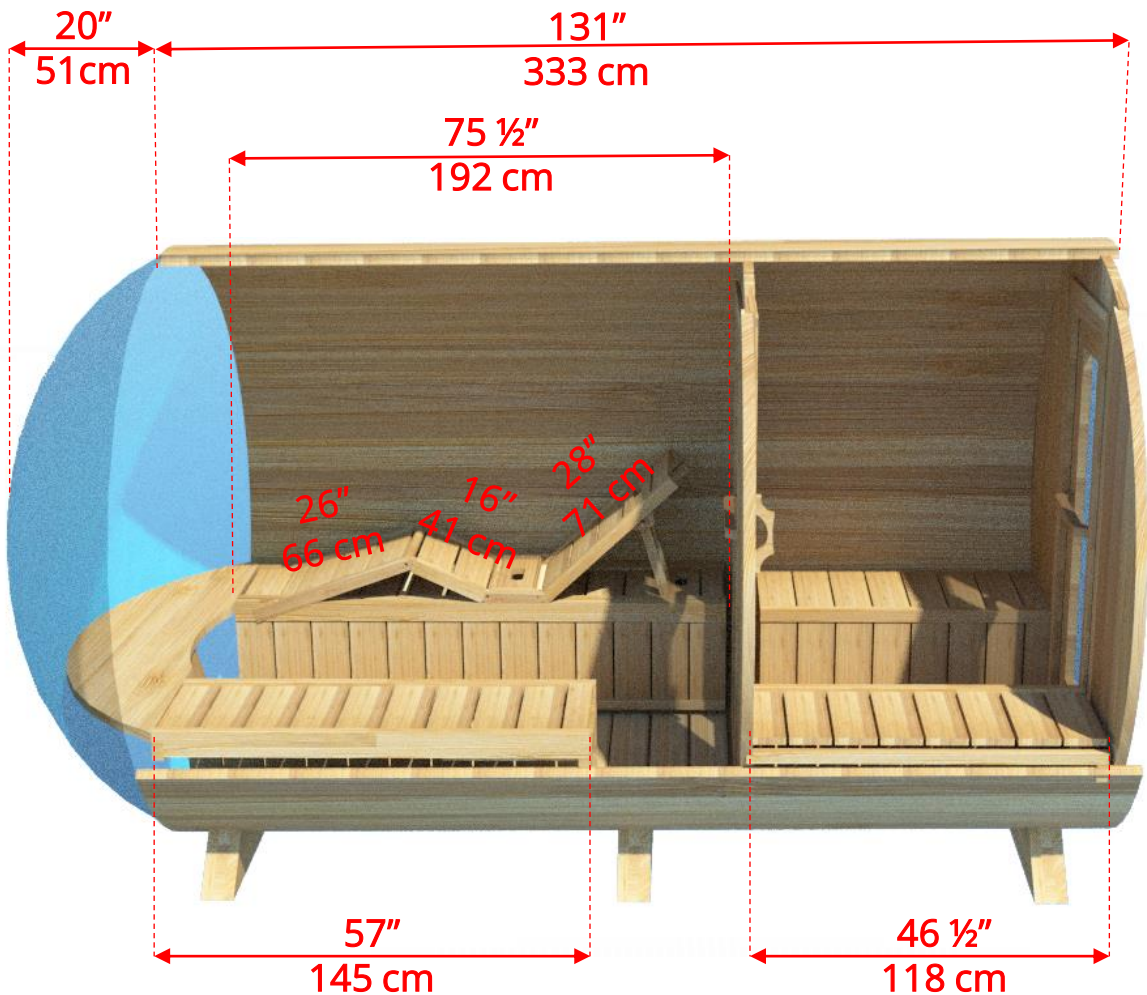

770PVC/772PVC

7'x7' (214cm) Panoramic Barrel Sauna with Changeroom

Lounge Sauna Benches

(Full length bench on both sides if wood or Floor Model Heater is chosen)

Please note that shorter bench and Changeroom benches are not adjustable!