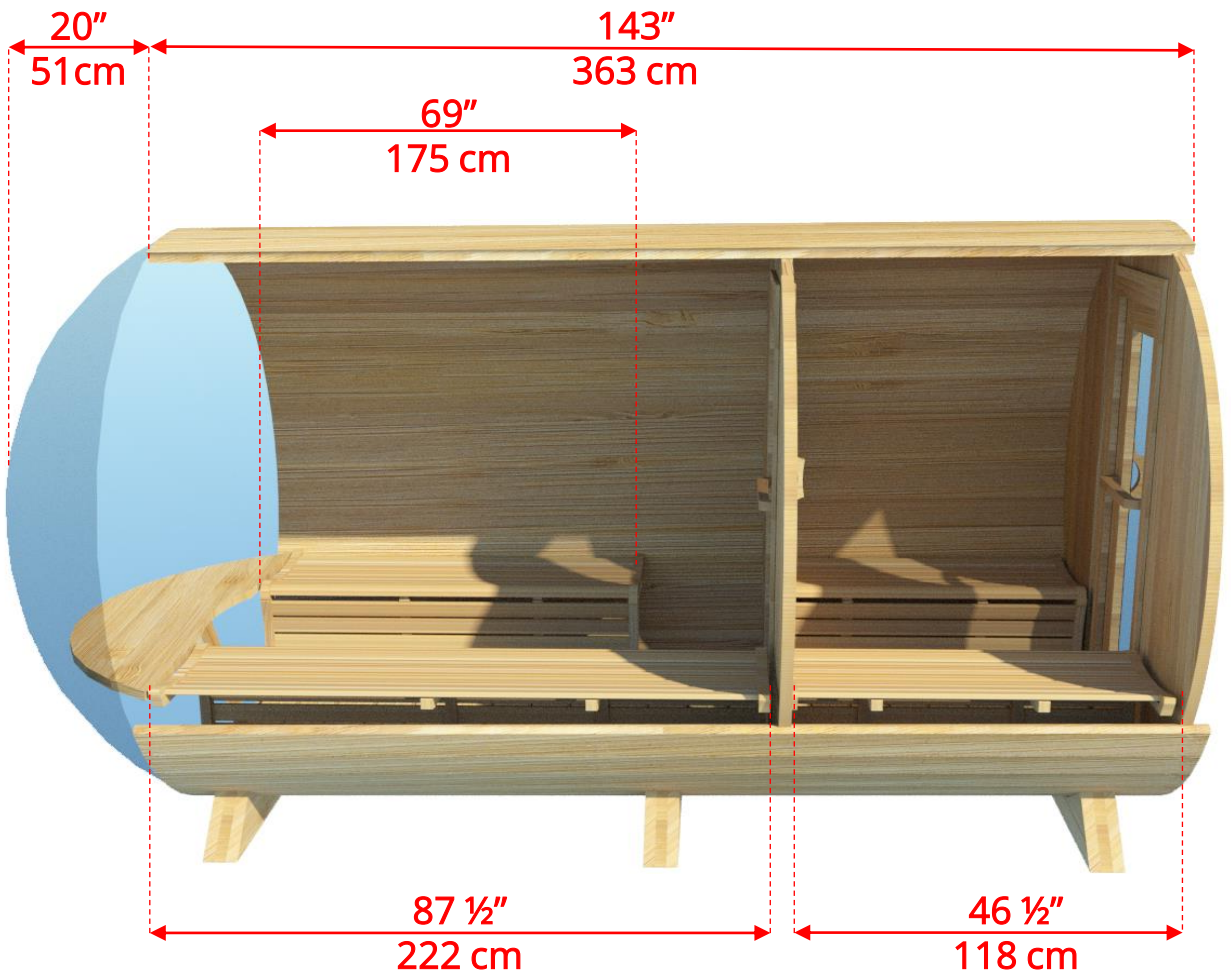

780PVC/782PVC

7'x8' (244cm) Panoramic Barrel Sauna with Changeroom

780PVC/782PVC

7'x8' (244cm) Panoramic Barrel Sauna with Changeroom

780PVC/782PVC

7'x8' (244cm) Panoramic Barrel Sauna with Changeroom

Standard bench layout shown with optional sauna floor

780PVC/782PVC

7'x8' (244cm) Panoramic Barrel Sauna with Changeroom

(Full length bench on both sides if wood or Floor Model Heater is chosen)

780PVC/782PVC

7'x8' (244cm) Panoramic Barrel Sauna with Changeroom

Panoramic Signature Sauna Benches

780PVC/782PVC

7'x8' (244cm) Panoramic Barrel Sauna with Changeroom

Panoramic Signature Sauna Benches

(Full length bench on both sides if wood or Floor Model Heater is chosen)

780PVC/782PVC

7'x8' (244cm) Panoramic Barrel Sauna with Changeroom

Lounge Sauna Benches

780PVC/782PVC

7'x8' (244cm) Panoramic Barrel Sauna with Changeroom

Lounge Sauna Benches

(Full length bench on both sides if wood or Floor Model Heater is chosen)