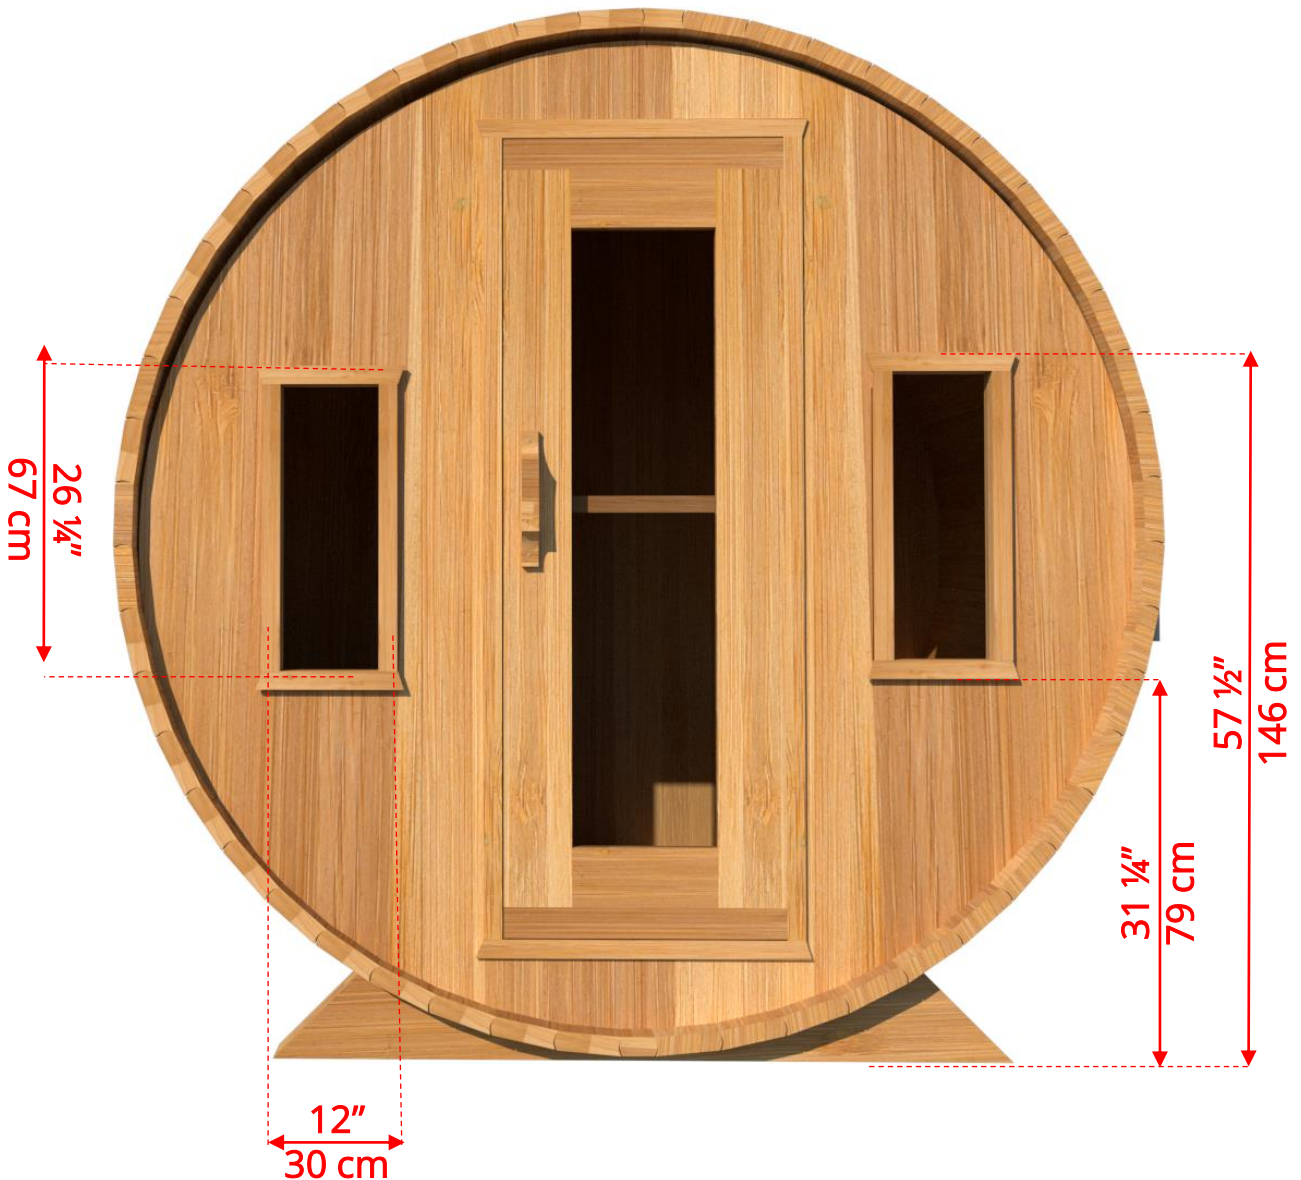

Panoramic Signature Sauna Benches

780PVC/782PVC

7'x8' (244cm) Panoramic Barrel Sauna with Changeroom

Panoramic Signature Sauna Benches

(Full length bench on both sides if wood or Floor Model Heater is chosen)

780PVC/782PVC

7'x8' (244cm) Panoramic Barrel Sauna with Changeroom

Lounge Sauna Benches

780PVC/782PVC

7'x8' (244cm) Panoramic Barrel Sauna with Changeroom

Lounge Sauna Benches

(Full length bench on both sides if wood or Floor Model Heater is chosen)

Please note that shorter bench and Changeroom benches are not adjustable!

780PVC/782PVC

7'x8' (244cm) Panoramic Barrel Sauna with Changeroom

W2

2 Windows in Front Wall

2 windows not available on changerroom wall if electric heater is chosen

780PVC/782PVC

7'x8' (244cm) Panoramic Barrel Sauna with Changeroom

Please note – Drawing shows sauna room measurements only.