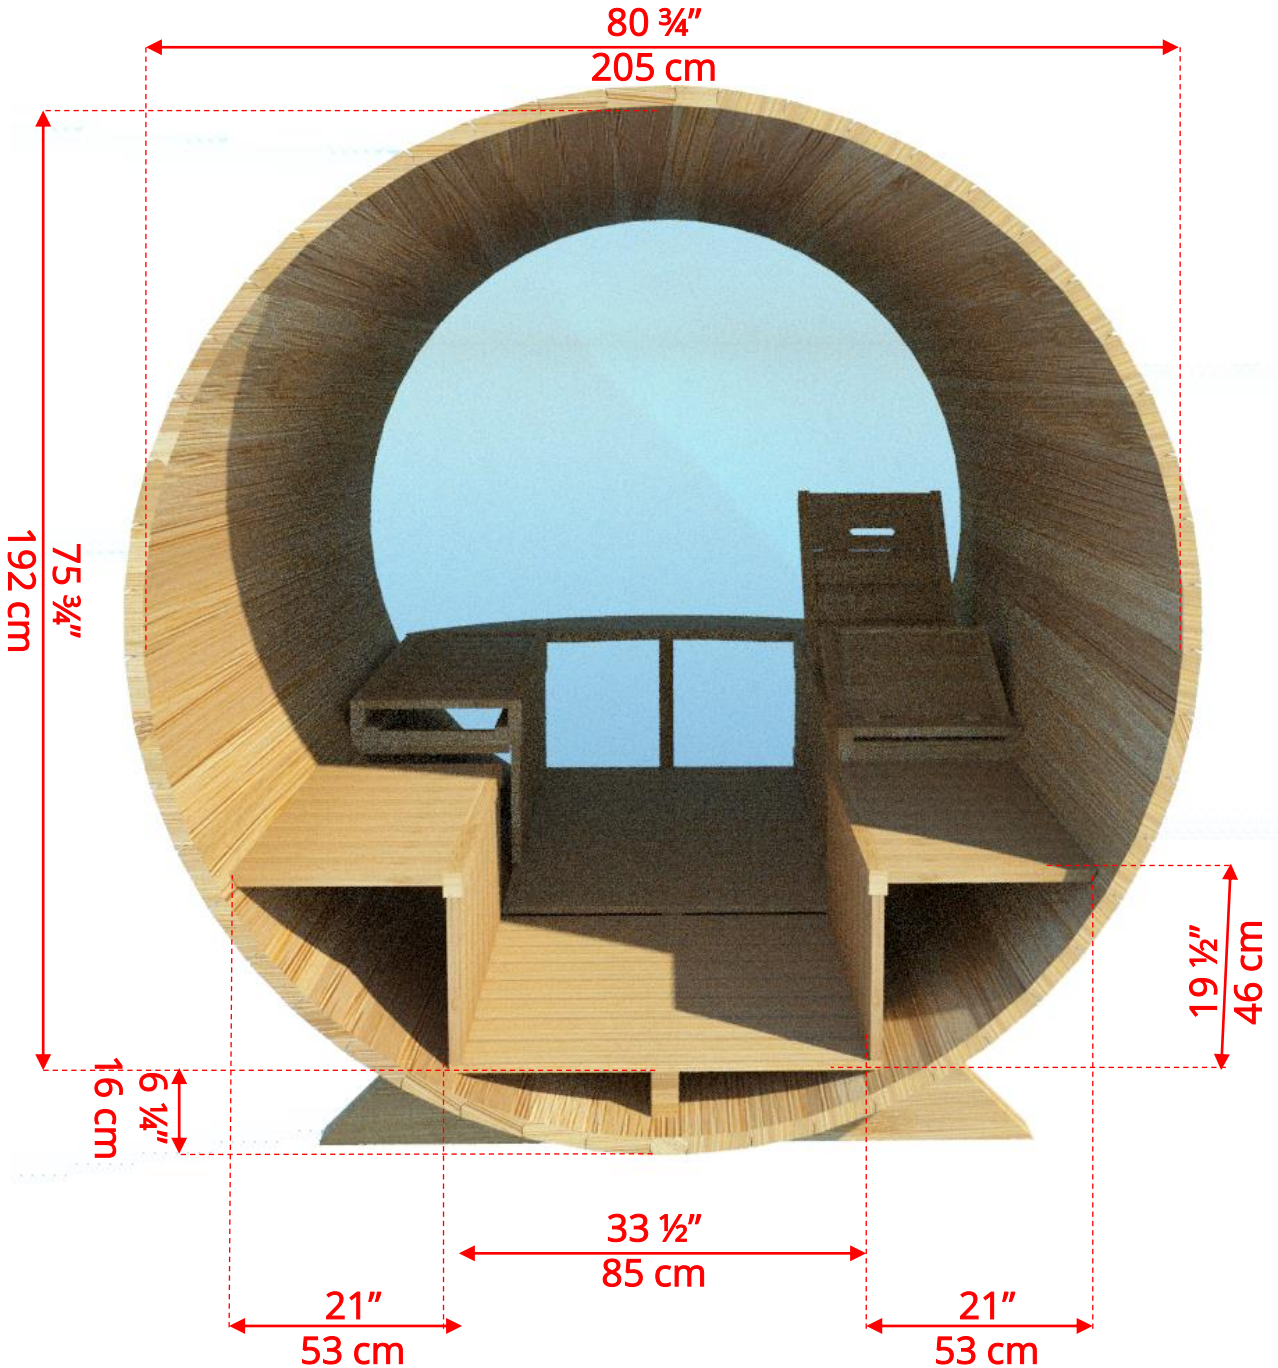

780PVC/782PVC

7'x8' (244cm) Panoramic Barrel Sauna with Changeroom

780PVC/782PVC

7'x8' (244cm) Panoramic Barrel Sauna with Changeroom

780PVC/782PVC

7'x8' (244cm) Panoramic Barrel Sauna with Changeroom

Standard bench layout shown with optional sauna floor

780PVC/782PVC

7'x8' (244cm) Panoramic Barrel Sauna with Changeroom

(Full length bench on both sides if wood or Floor Model Heater is chosen)

780PVC/782PVC

7'x8' (244cm) Panoramic Barrel Sauna with Changeroom

Panoramic Signature Sauna Benches

780PVC/782PVC

7'x8' (244cm) Panoramic Barrel Sauna with Changeroom

Panoramic Signature Sauna Benches

(Full length bench on both sides if wood or Floor Model Heater is chosen)

780PVC/782PVC

7'x8' (244cm) Panoramic Barrel Sauna with Changeroom

Lounge Sauna Benches

780PVC/782PVC

7'x8' (244cm) Panoramic Barrel Sauna with Changeroom

Lounge Sauna Benches

(Full length bench on both sides if wood or Floor Model Heater is chosen)