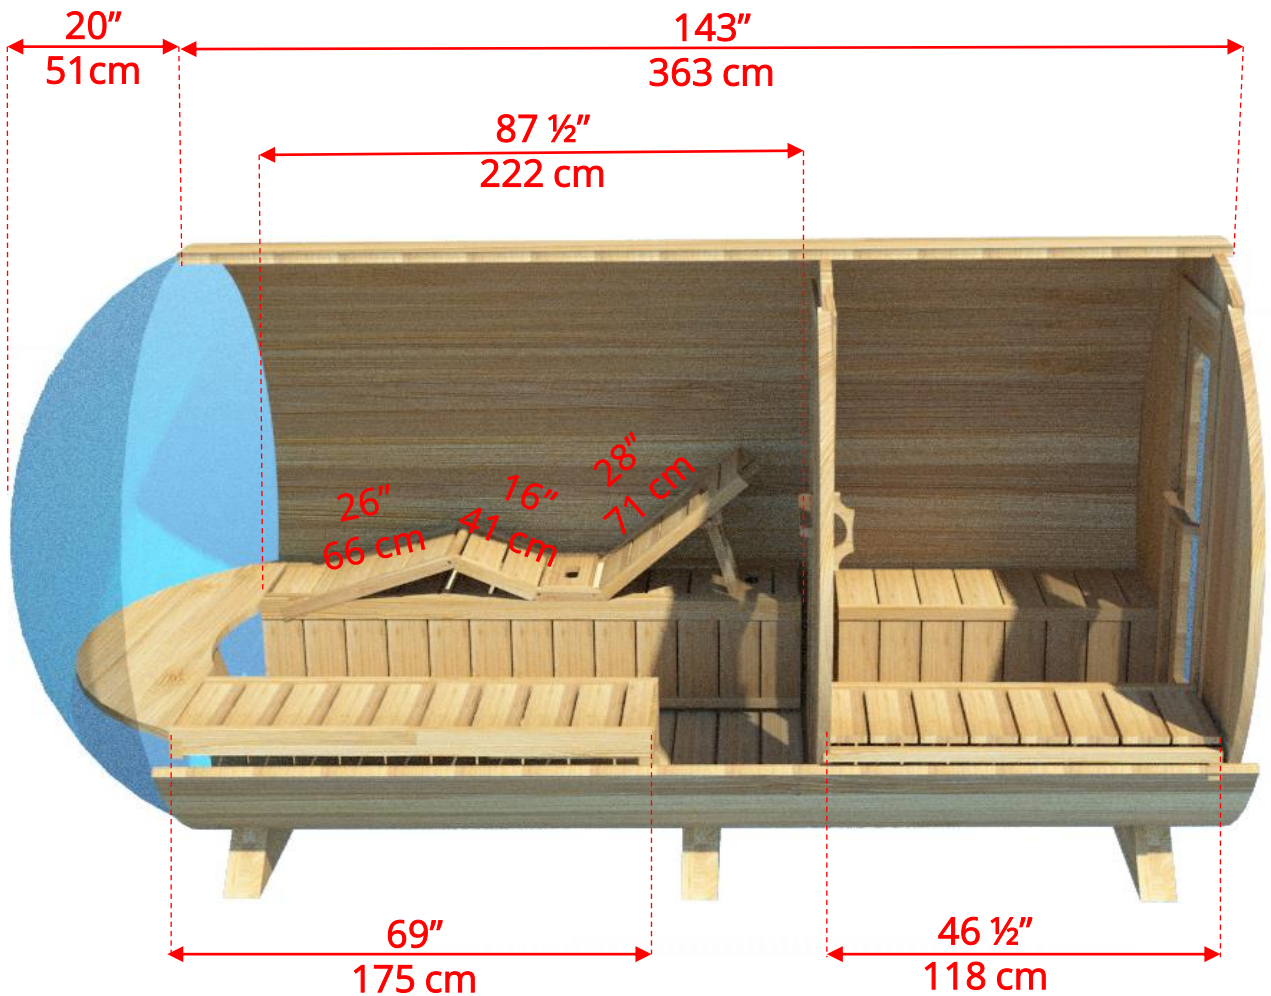

Panoramic Signature Sauna Benches

780PVC/782PVC

7'x8' (244cm) Panoramic Barrel Sauna with Changeroom

Panoramic Signature Sauna Benches

(Full length bench on both sides if wood or Floor Model Heater is chosen)

780PVC/782PVC

7'x8' (244cm) Panoramic Barrel Sauna with Changeroom

Lounge Sauna Benches

780PVC/782PVC

7'x8' (244cm) Panoramic Barrel Sauna with Changeroom

Lounge Sauna Benches

(Full length bench on both sides if wood or Floor Model Heater is chosen)

Please note that shorter bench and Changeroom benches are not adjustable!

780PVC/782PVC

7'x8' (244cm) Panoramic Barrel Sauna with Changeroom

W2

2 Windows in Front Wall

2 windows not available on changerroom wall if electric heater is chosen

780PVC/782PVC

7'x8' (244cm) Panoramic Barrel Sauna with Changeroom

Please note – Drawing shows sauna room measurements only.