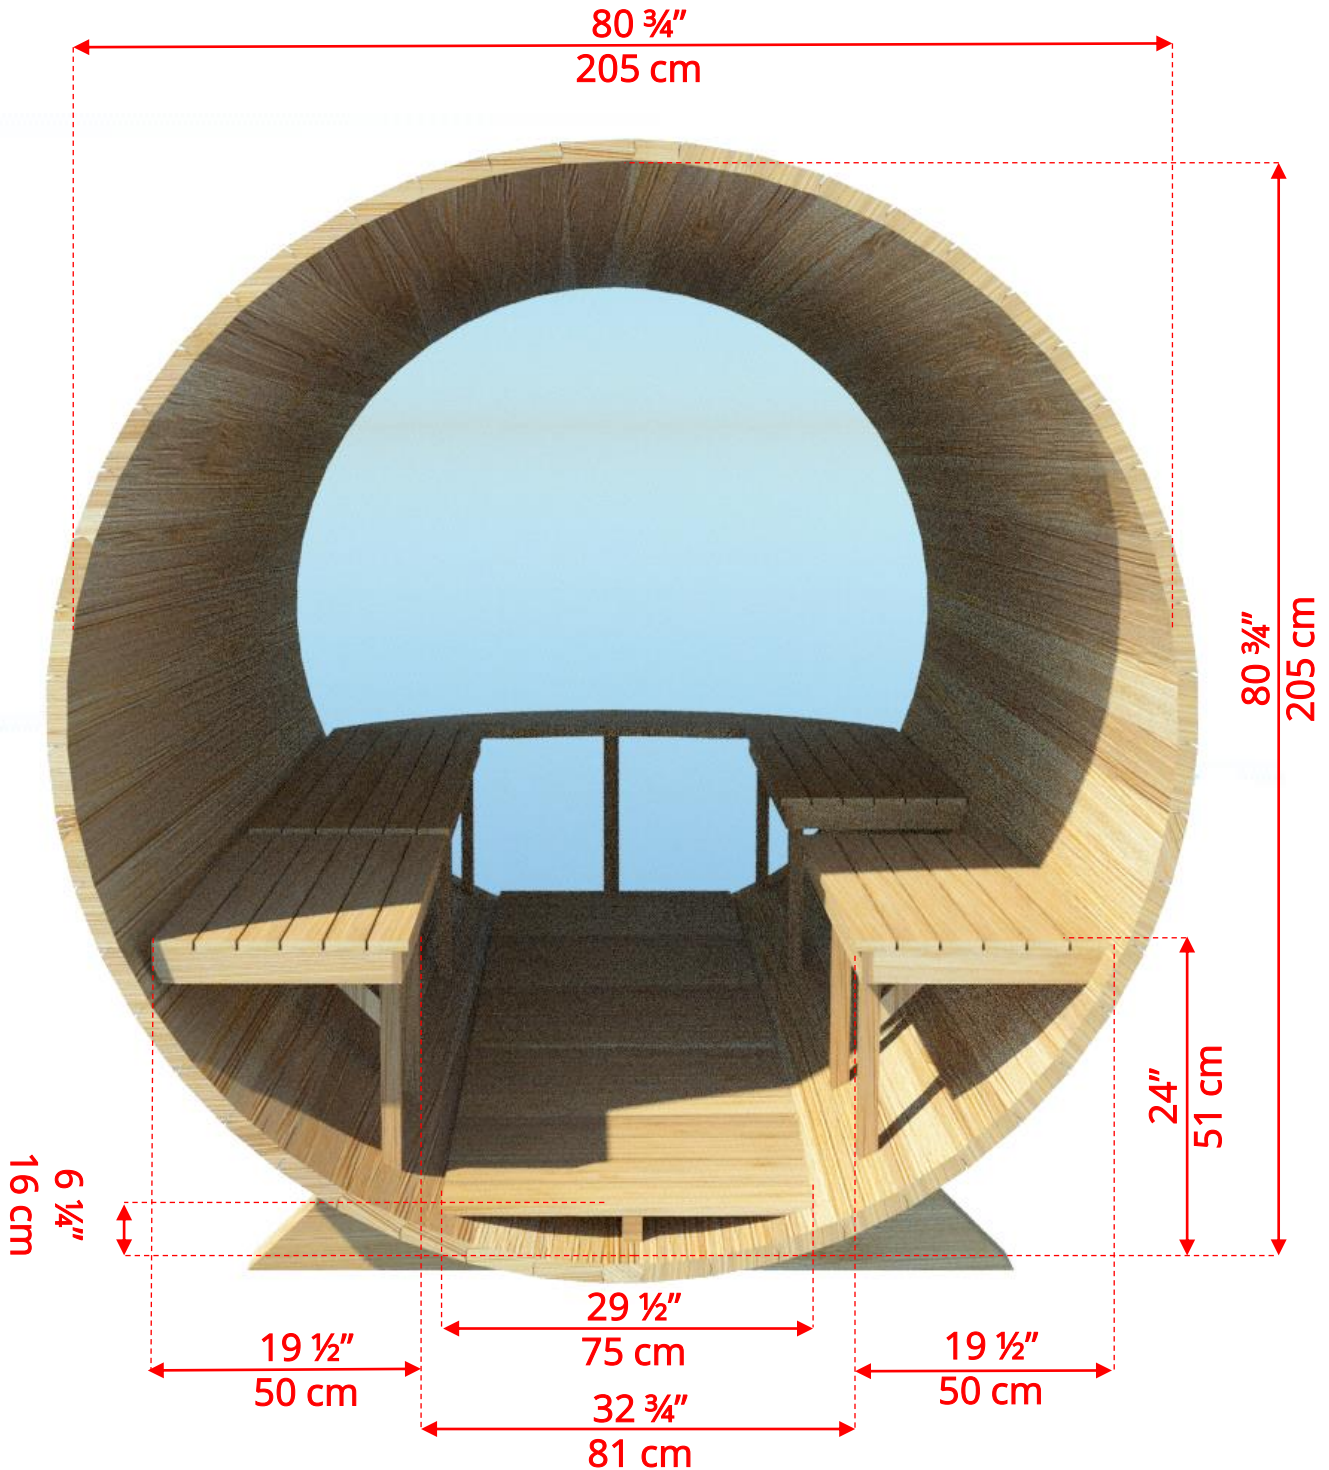

780PVC/782PVC

7'x8' (244cm) Panoramic Barrel Sauna with Changeroom

780PVC/782PVC

7'x8' (244cm) Panoramic Barrel Sauna with Changeroom

780PVC/782PVC

7'x8' (244cm) Panoramic Barrel Sauna with Changeroom

Standard bench layout shown with optional sauna floor

780PVC/782PVC

7'x8' (244cm) Panoramic Barrel Sauna with Changeroom

(Full length bench on both sides if wood or Floor Model Heater is chosen)

780PVC/782PVC

7'x8' (244cm) Panoramic Barrel Sauna with Changeroom

Panoramic Signature Sauna Benches

780PVC/782PVC

7'x8' (244cm) Panoramic Barrel Sauna with Changeroom

Panoramic Signature Sauna Benches

(Full length bench on both sides if wood or Floor Model Heater is chosen)

780PVC/782PVC

7'x8' (244cm) Panoramic Barrel Sauna with Changeroom

Lounge Sauna Benches

780PVC/782PVC

7'x8' (244cm) Panoramic Barrel Sauna with Changeroom

Lounge Sauna Benches

(Full length bench on both sides if wood or Floor Model Heater is chosen)