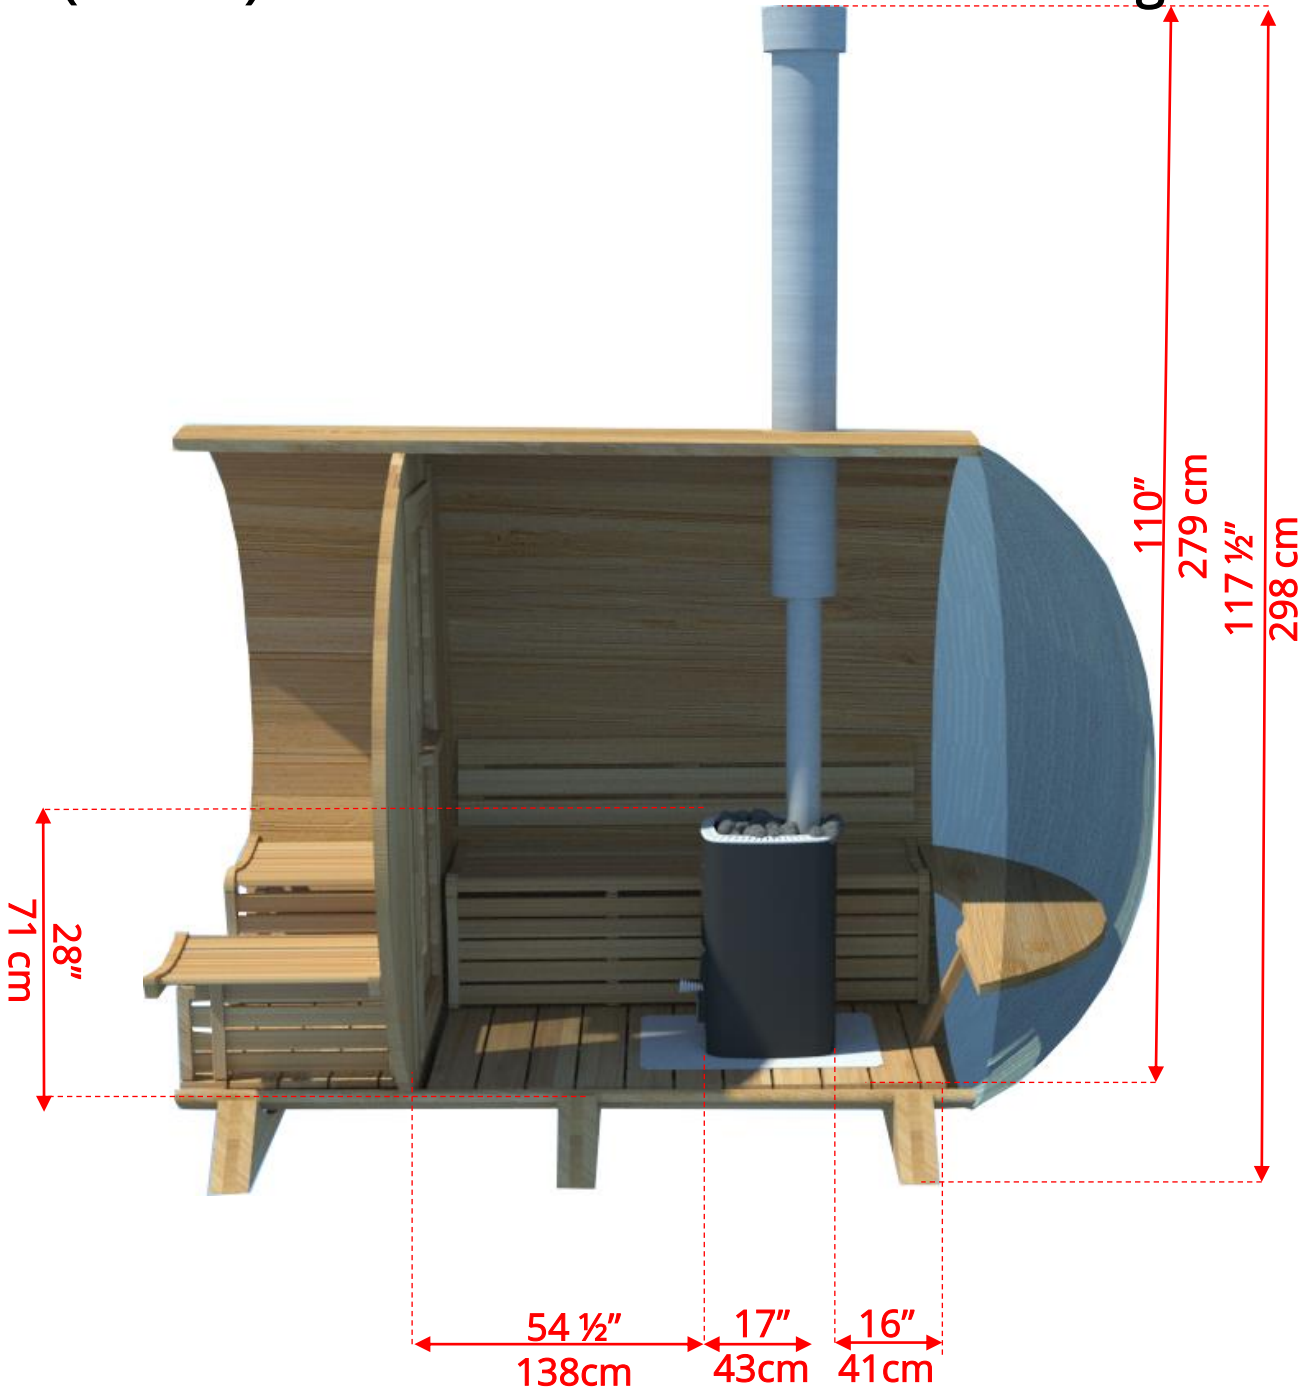

780PVC/782PVC

7'x8' (244cm) Panoramic Barrel Sauna with Changeroom

780PVC/782PVC

7'x8' (244cm) Panoramic Barrel Sauna with Changeroom

780PVC/782PVC

7'x8' (244cm) Panoramic Barrel Sauna with Changeroom

Standard bench layout shown with optional sauna floor

780PVC/782PVC

7'x8' (244cm) Panoramic Barrel Sauna with Changeroom

Lounge Sauna Benches

780PVC/782PVC

7'x8' (244cm) Panoramic Barrel Sauna with Changeroom

Lounge Sauna Benches

(Full length bench on both sides if wood or Floor Model Heater is chosen)

Please note that shorter bench and Changeroom benches are not adjustable!

780PVC/782PVC

7'x8' (244cm) Panoramic Barrel Sauna with Changeroom

W2

2 Windows in Front Wall

2 windows not available on changerroom wall if electric heater is chosen

780PVC/782PVC

7'x8' (244cm) Panoramic Barrel Sauna with Changeroom

Please note – Drawing shows sauna room measurements only.