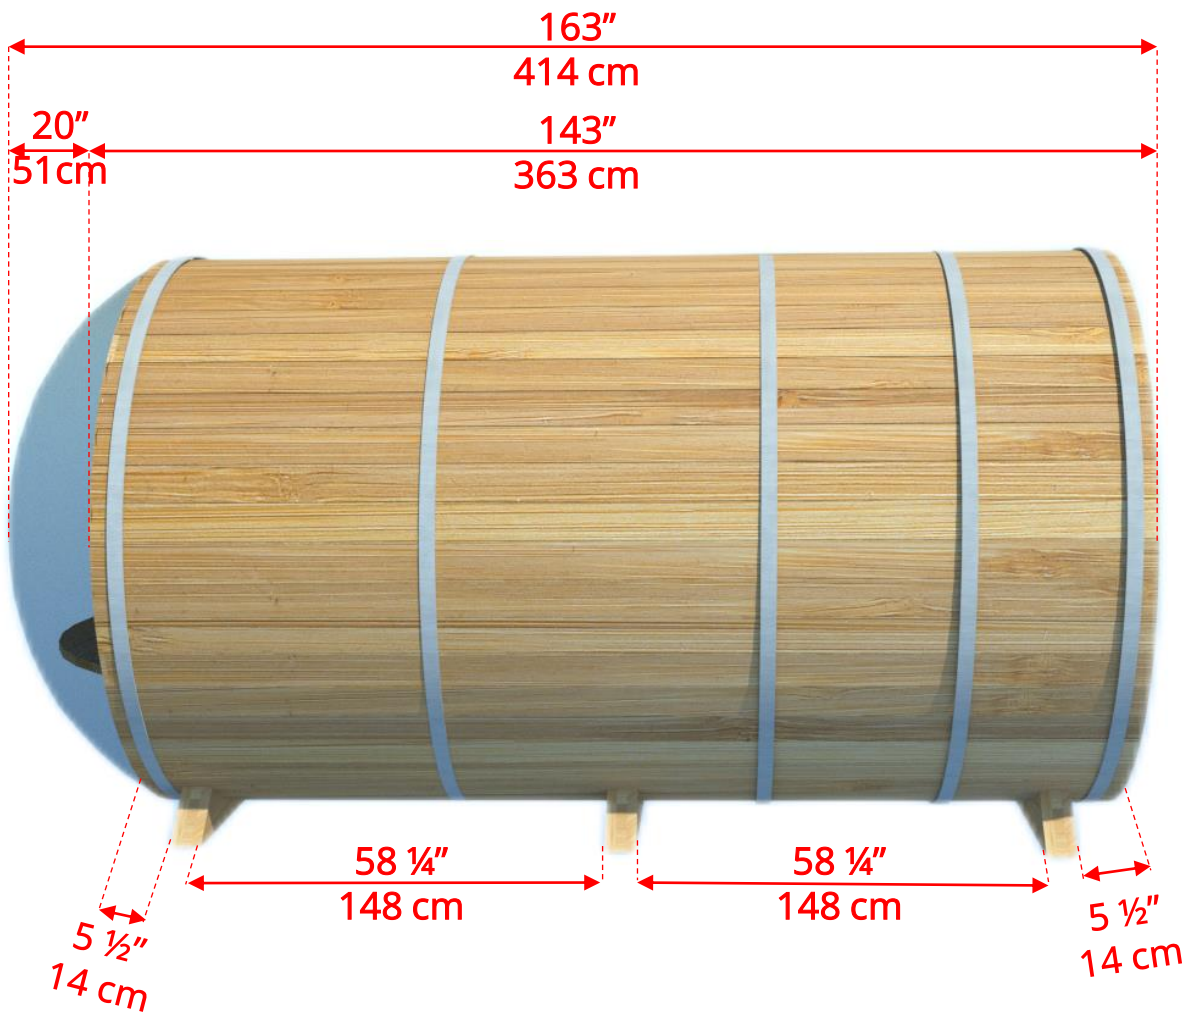

780PVC/782PVC

7'x8' (244cm) Panoramic Barrel Sauna with Changeroom

780PVC/782PVC

7'x8' (244cm) Panoramic Barrel Sauna with Changeroom

780PVC/782PVC

7'x8' (244cm) Panoramic Barrel Sauna with Changeroom

Standard bench layout shown with optional sauna floor

780PVC/782PVC

7'x8' (244cm) Panoramic Barrel Sauna with Changeroom

(Full length bench on both sides if wood or Floor Model Heater is chosen)

780PVC/782PVC

7'x8' (244cm) Panoramic Barrel Sauna with Changeroom

Panoramic Signature Sauna Benches

780PVC/782PVC

7'x8' (244cm) Panoramic Barrel Sauna with Changeroom

Panoramic Signature Sauna Benches

(Full length bench on both sides if wood or Floor Model Heater is chosen)

780PVC/782PVC

7'x8' (244cm) Panoramic Barrel Sauna with Changeroom

Lounge Sauna Benches

780PVC/782PVC

7'x8' (244cm) Panoramic Barrel Sauna with Changeroom

Lounge Sauna Benches

(Full length bench on both sides if wood or Floor Model Heater is chosen)