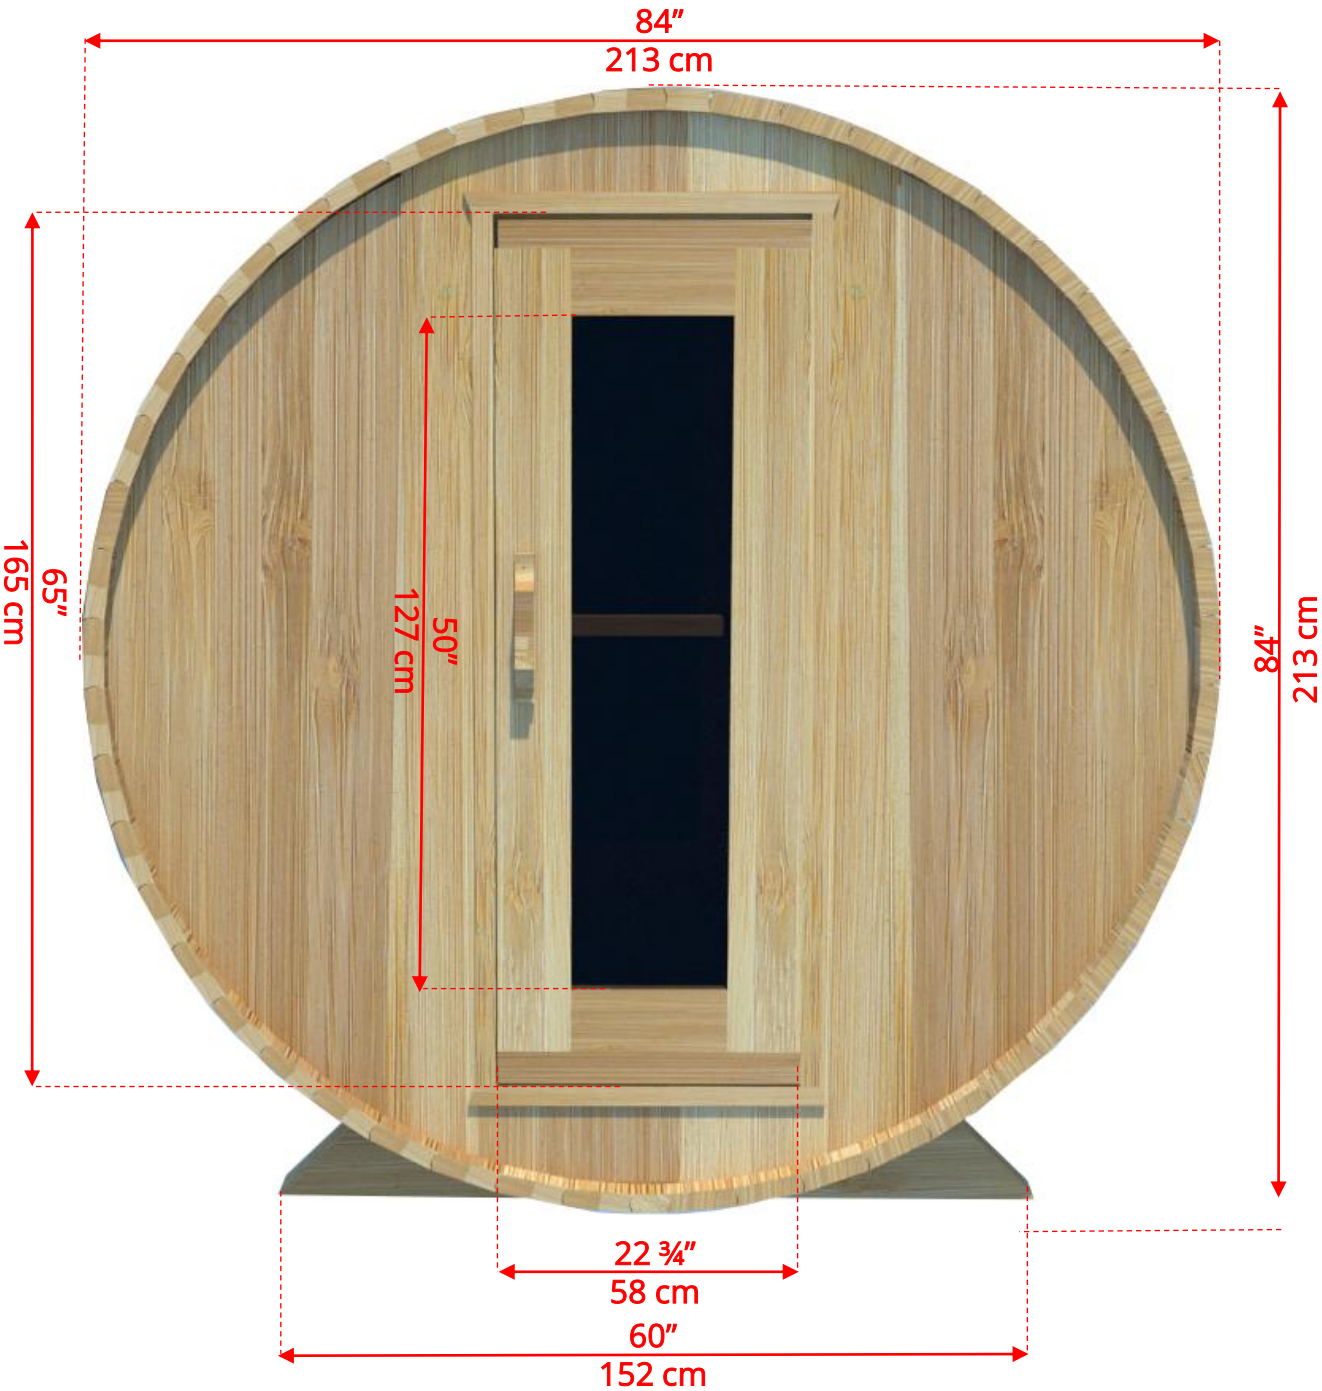

780PVC/782PVC

7'x8' (244cm) Panoramic Barrel Sauna with Changeroom

780PVC/782PVC

7'x8' (244cm) Panoramic Barrel Sauna with Changeroom

780PVC/782PVC

7'x8' (244cm) Panoramic Barrel Sauna with Changeroom

Standard bench layout shown with optional sauna floor

780PVC/782PVC

7'x8' (244cm) Panoramic Barrel Sauna with Changeroom

(Full length bench on both sides if wood or Floor Model Heater is chosen)

780PVC/782PVC

7'x8' (244cm) Panoramic Barrel Sauna with Changeroom

Panoramic Signature Sauna Benches

780PVC/782PVC

7'x8' (244cm) Panoramic Barrel Sauna with Changeroom

Panoramic Signature Sauna Benches

(Full length bench on both sides if wood or Floor Model Heater is chosen)

780PVC/782PVC

7'x8' (244cm) Panoramic Barrel Sauna with Changeroom

Lounge Sauna Benches

780PVC/782PVC

7'x8' (244cm) Panoramic Barrel Sauna with Changeroom

Lounge Sauna Benches

(Full length bench on both sides if wood or Floor Model Heater is chosen)