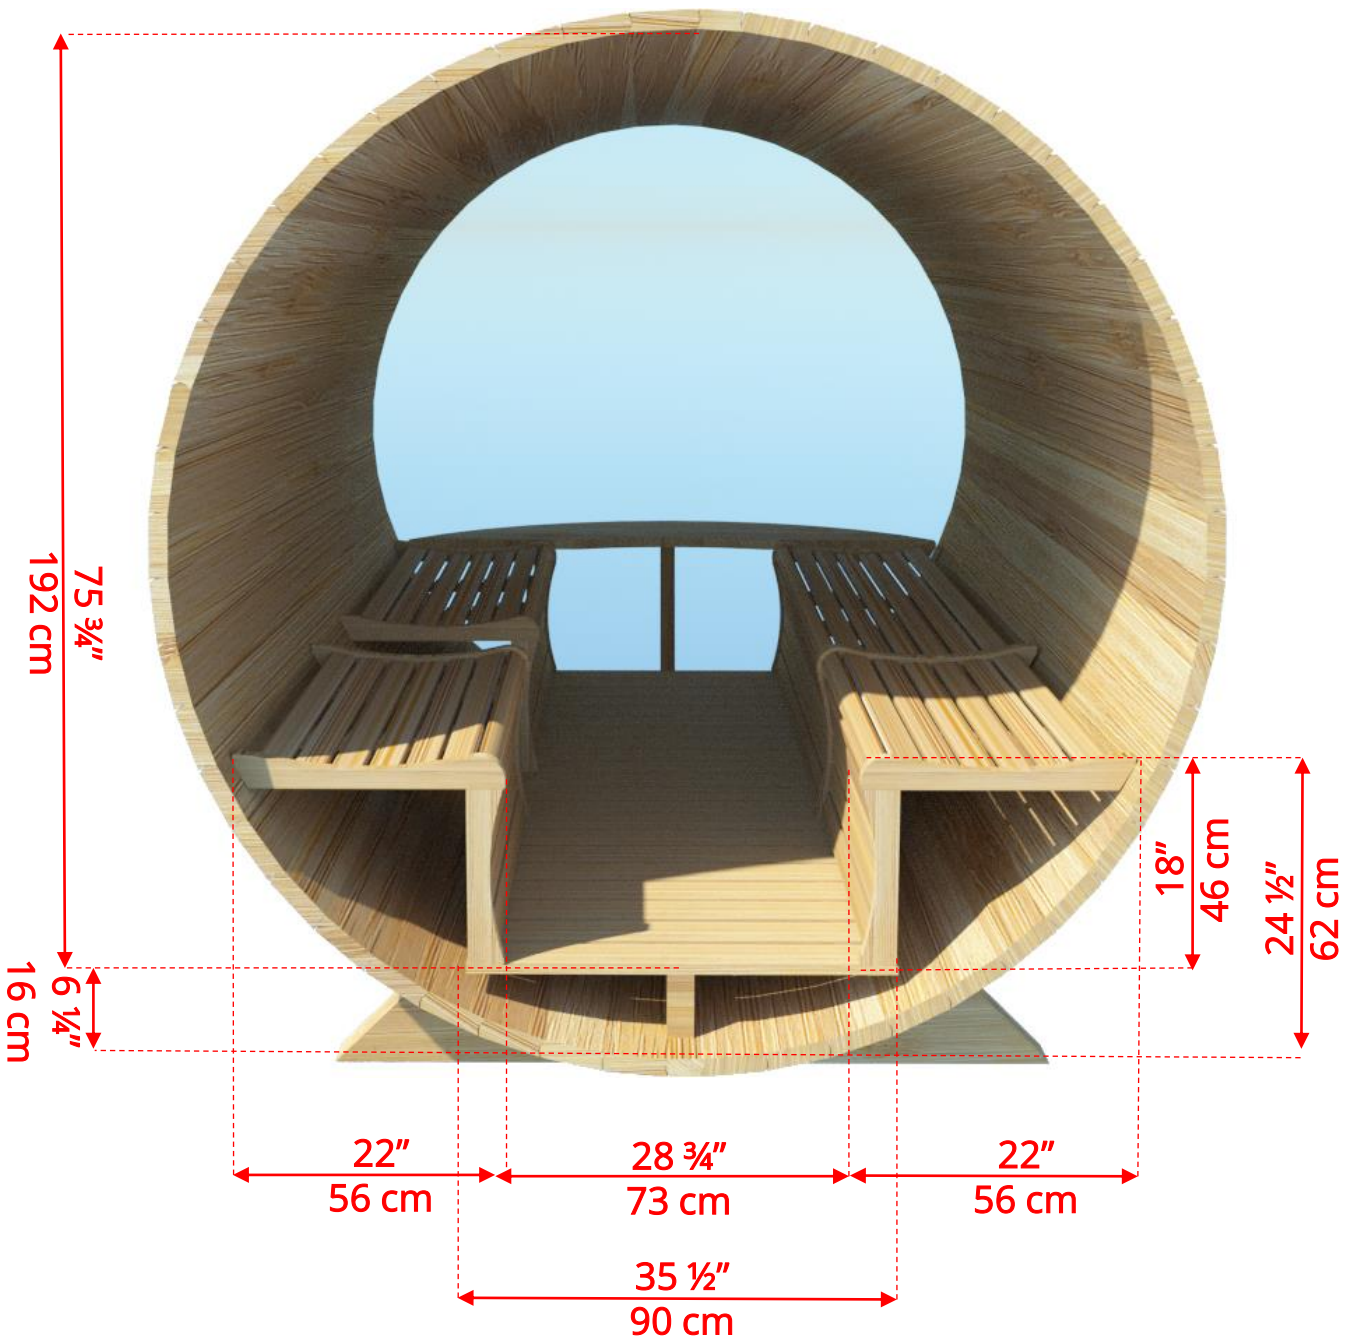

780PVC/782PVC

7'x8' (244cm) Panoramic Barrel Sauna with Changeroom

780PVC/782PVC

7'x8' (244cm) Panoramic Barrel Sauna with Changeroom

780PVC/782PVC

7'x8' (244cm) Panoramic Barrel Sauna with Changeroom

Standard bench layout shown with optional sauna floor

780PVC/782PVC

7'x8' (244cm) Panoramic Barrel Sauna with Changeroom

(Full length bench on both sides if wood or Floor Model Heater is chosen)

780PVC/782PVC

7'x8' (244cm) Panoramic Barrel Sauna with Changeroom

Panoramic Signature Sauna Benches

780PVC/782PVC

7'x8' (244cm) Panoramic Barrel Sauna with Changeroom

Panoramic Signature Sauna Benches

(Full length bench on both sides if wood or Floor Model Heater is chosen)

780PVC/782PVC

7'x8' (244cm) Panoramic Barrel Sauna with Changeroom

Lounge Sauna Benches

780PVC/782PVC

7'x8' (244cm) Panoramic Barrel Sauna with Changeroom

Lounge Sauna Benches

(Full length bench on both sides if wood or Floor Model Heater is chosen)