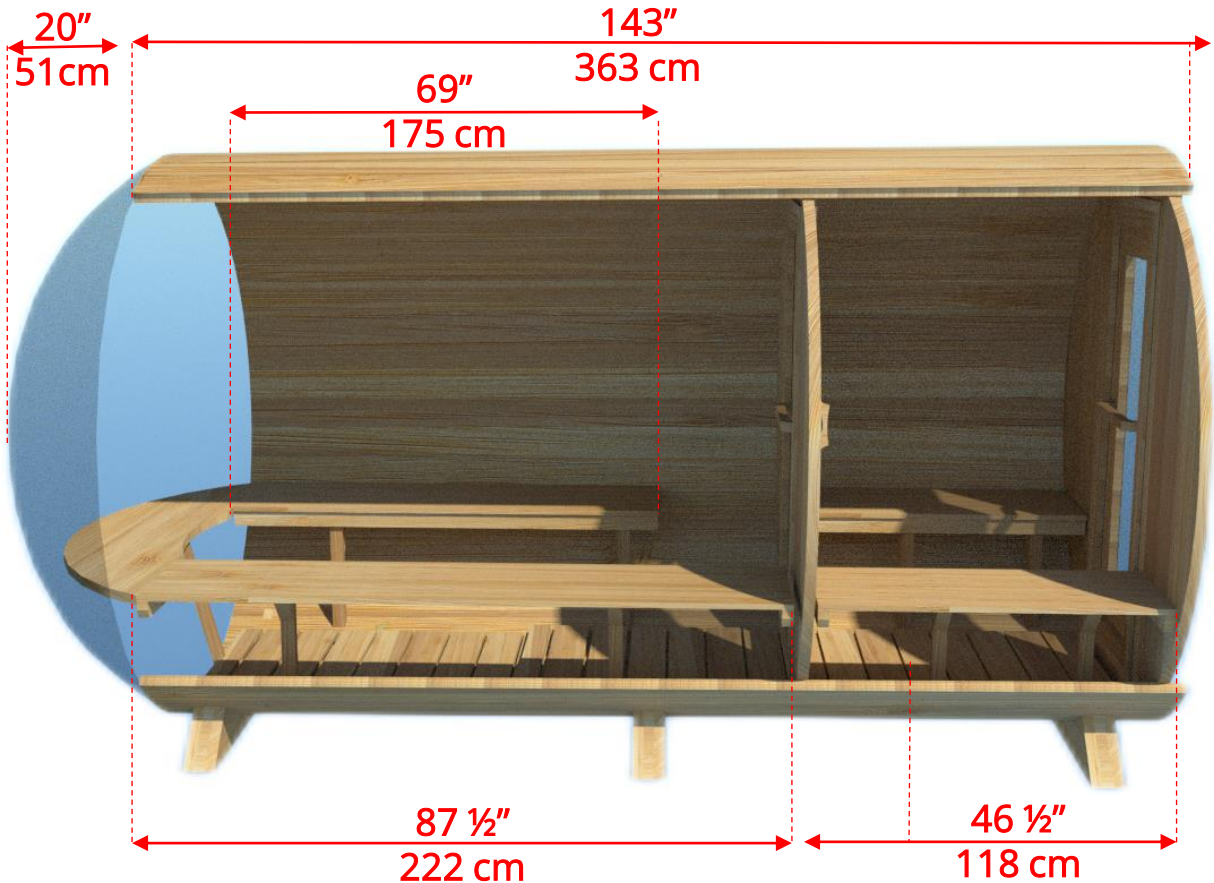

780PVC/782PVC

7'x8' (244cm) Panoramic Barrel Sauna with Changeroom

780PVC/782PVC

7'x8' (244cm) Panoramic Barrel Sauna with Changeroom

780PVC/782PVC

7'x8' (244cm) Panoramic Barrel Sauna with Changeroom

Standard bench layout shown with optional sauna floor

780PVC/782PVC

7'x8' (244cm) Panoramic Barrel Sauna with Changeroom

(Full length bench on both sides if wood or Floor Model Heater is chosen)

780PVC/782PVC

7'x8' (244cm) Panoramic Barrel Sauna with Changeroom

Panoramic Signature Sauna Benches

780PVC/782PVC

7'x8' (244cm) Panoramic Barrel Sauna with Changeroom

Panoramic Signature Sauna Benches

(Full length bench on both sides if wood or Floor Model Heater is chosen)

780PVC/782PVC

7'x8' (244cm) Panoramic Barrel Sauna with Changeroom

Lounge Sauna Benches

780PVC/782PVC

7'x8' (244cm) Panoramic Barrel Sauna with Changeroom

Lounge Sauna Benches

(Full length bench on both sides if wood or Floor Model Heater is chosen)