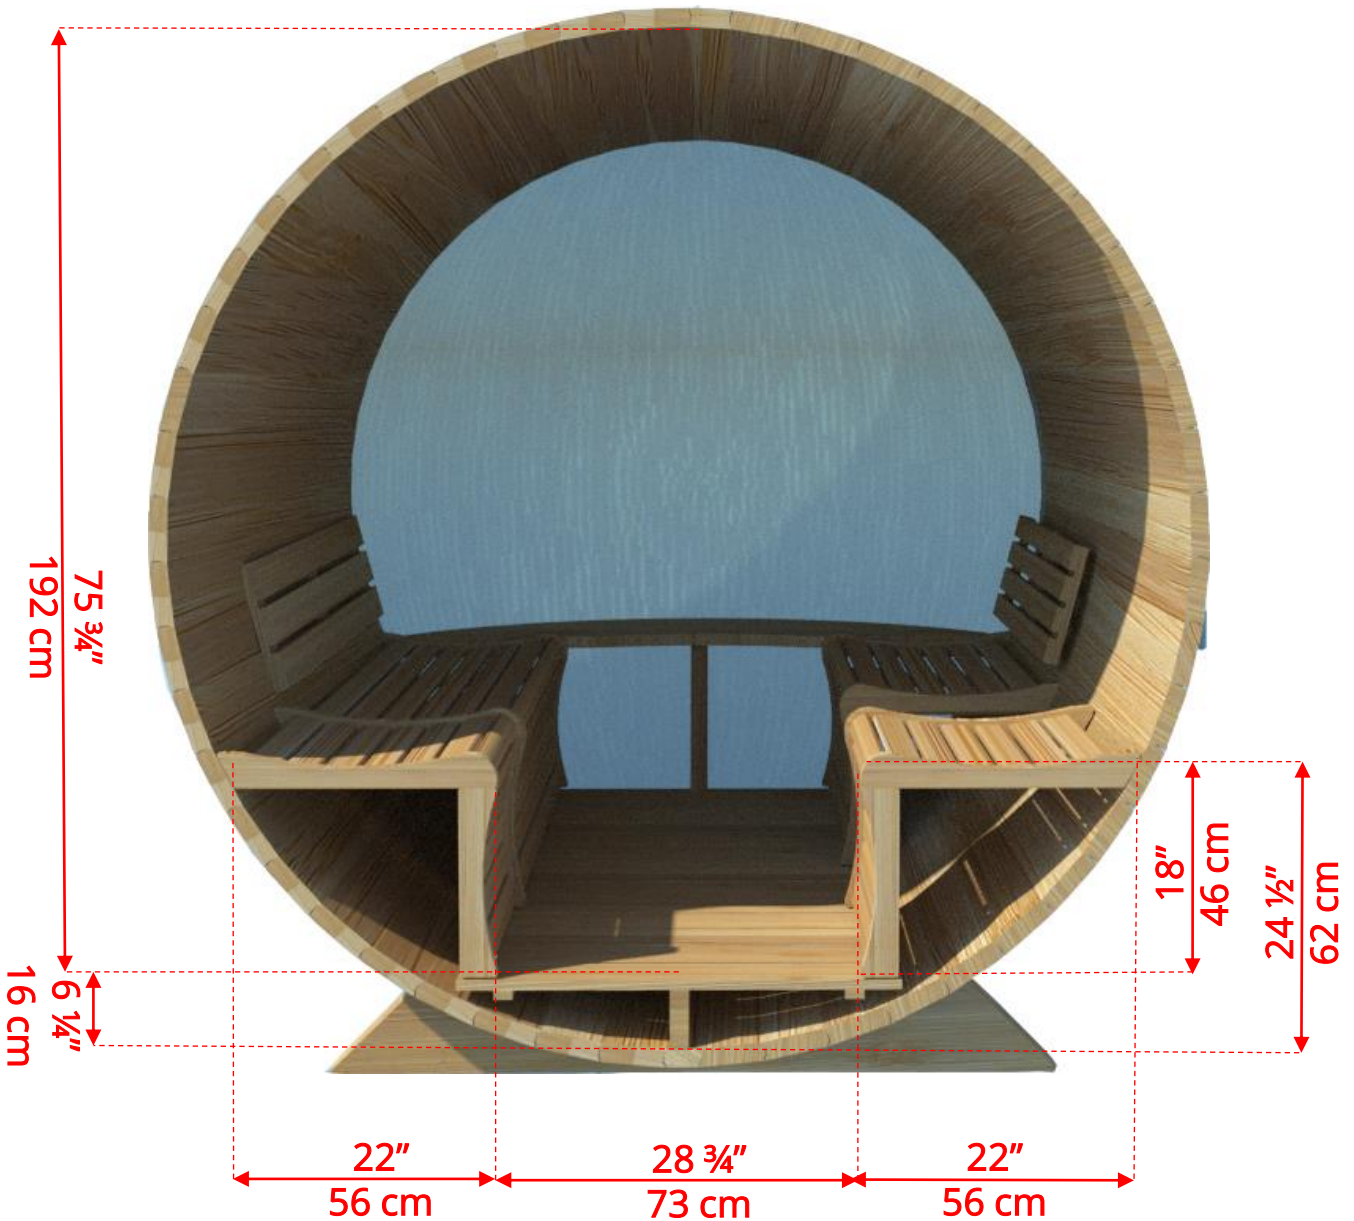

760PVCP/762PVCP

7'x6' (182cm) Barrel Sauna with Changeroom & Porch

760PVCP/762PVCP

7'x6' (182cm) Barrel Sauna with Changeroom & Porch

760PVCP/762PVCP

7'x6' (182cm) Barrel Sauna with Changeroom & Porch

Standard bench layout shown with optional sauna floor

760PVCP/762PVCP 7'x6' (182cm) Barrel Sauna with Changeroom & Porch

(Full length bench on both sides if wood or Floor Model Heater is chosen)

760PVCP/762PVCP

7'x6' (182cm) Barrel Sauna with Changeroom & Porch

Panoramic Signature Sauna Benches

760PVCP/762PVCP 7'x6' (182cm) Barrel Sauna with Changeroom & Porch

Panoramic Signature Sauna Benches

(Full length bench on both sides if wood or Floor Model Heater is chosen)

(Full length bench on both sides if wood or Floor Model Heater is chosen)

760PVCP/762PVCP 7'x6' (182cm) Barrel Sauna with Changeroom & Porch

W2
2 Windows in Front Wall

2 windows not available on changerroom wall if electric heater is chosen