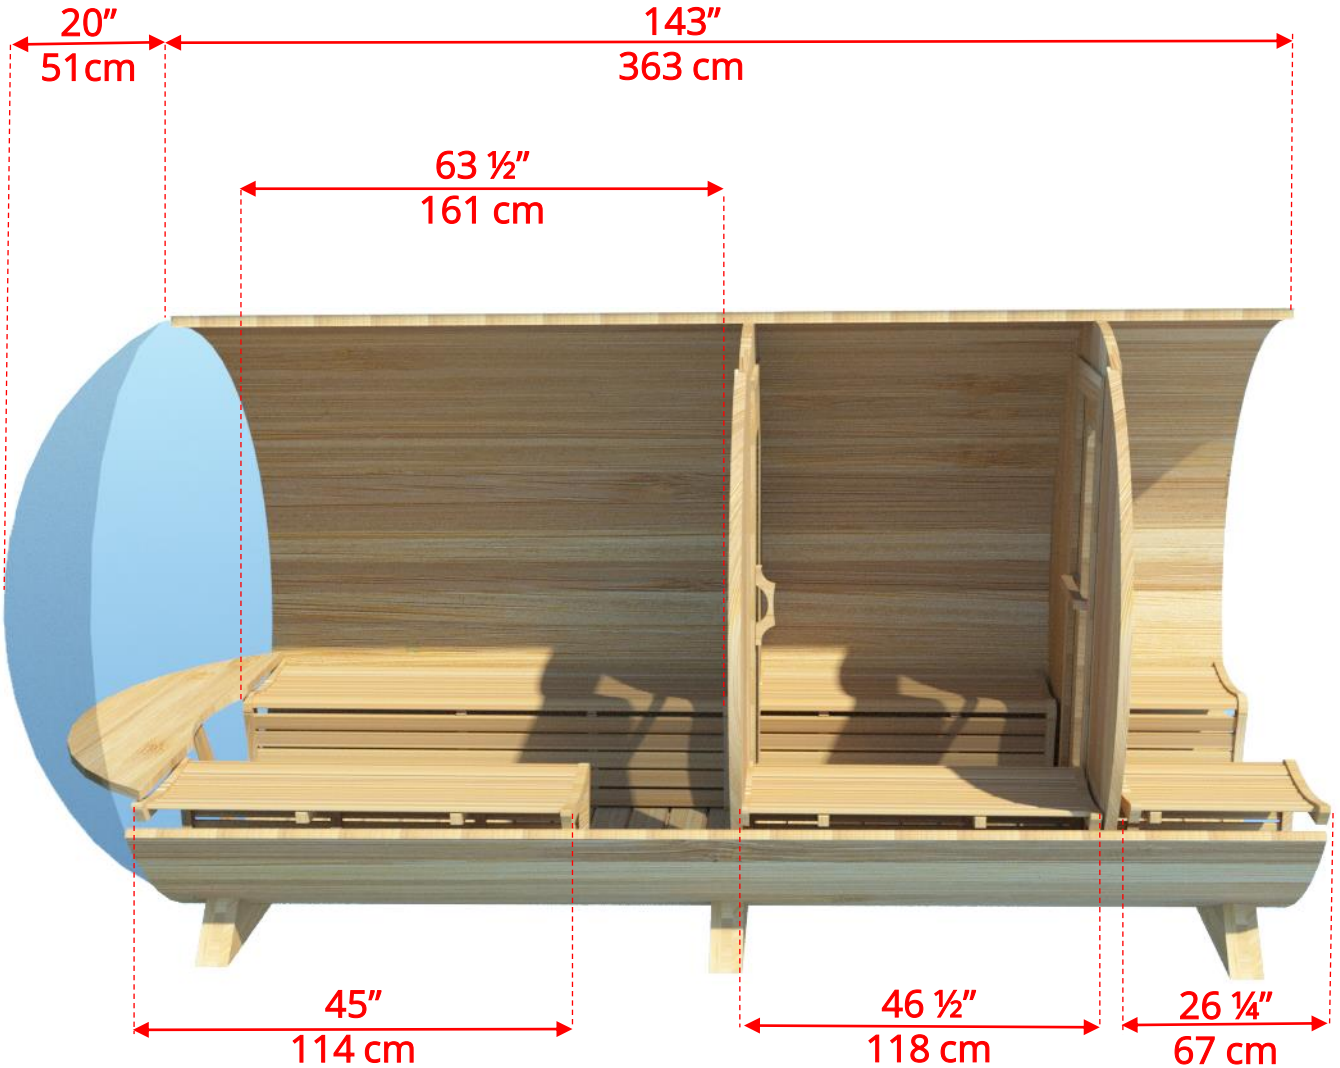

760PVCP/762PVCP

7'x6' (182cm) Barrel Sauna with Changeroom & Porch

760PVCP/762PVCP

7'x6' (182cm) Barrel Sauna with Changeroom & Porch

760PVCP/762PVCP

7'x6' (182cm) Barrel Sauna with Changeroom & Porch

Standard bench layout shown with optional sauna floor

760PVCP/762PVCP 7'x6' (182cm) Barrel Sauna with Changeroom & Porch

(Full length bench on both sides if wood or Floor Model Heater is chosen)

760PVCP/762PVCP

7'x6' (182cm) Barrel Sauna with Changeroom & Porch

Panoramic Signature Sauna Benches

760PVCP/762PVCP 7'x6' (182cm) Barrel Sauna with Changeroom & Porch

Panoramic Signature Sauna Benches

(Full length bench on both sides if wood or Floor Model Heater is chosen)

(Full length bench on both sides if wood or Floor Model Heater is chosen)

760PVCP/762PVCP 7'x6' (182cm) Barrel Sauna with Changeroom & Porch

W2
2 Windows in Front Wall

2 windows not available on changerroom wall if electric heater is chosen