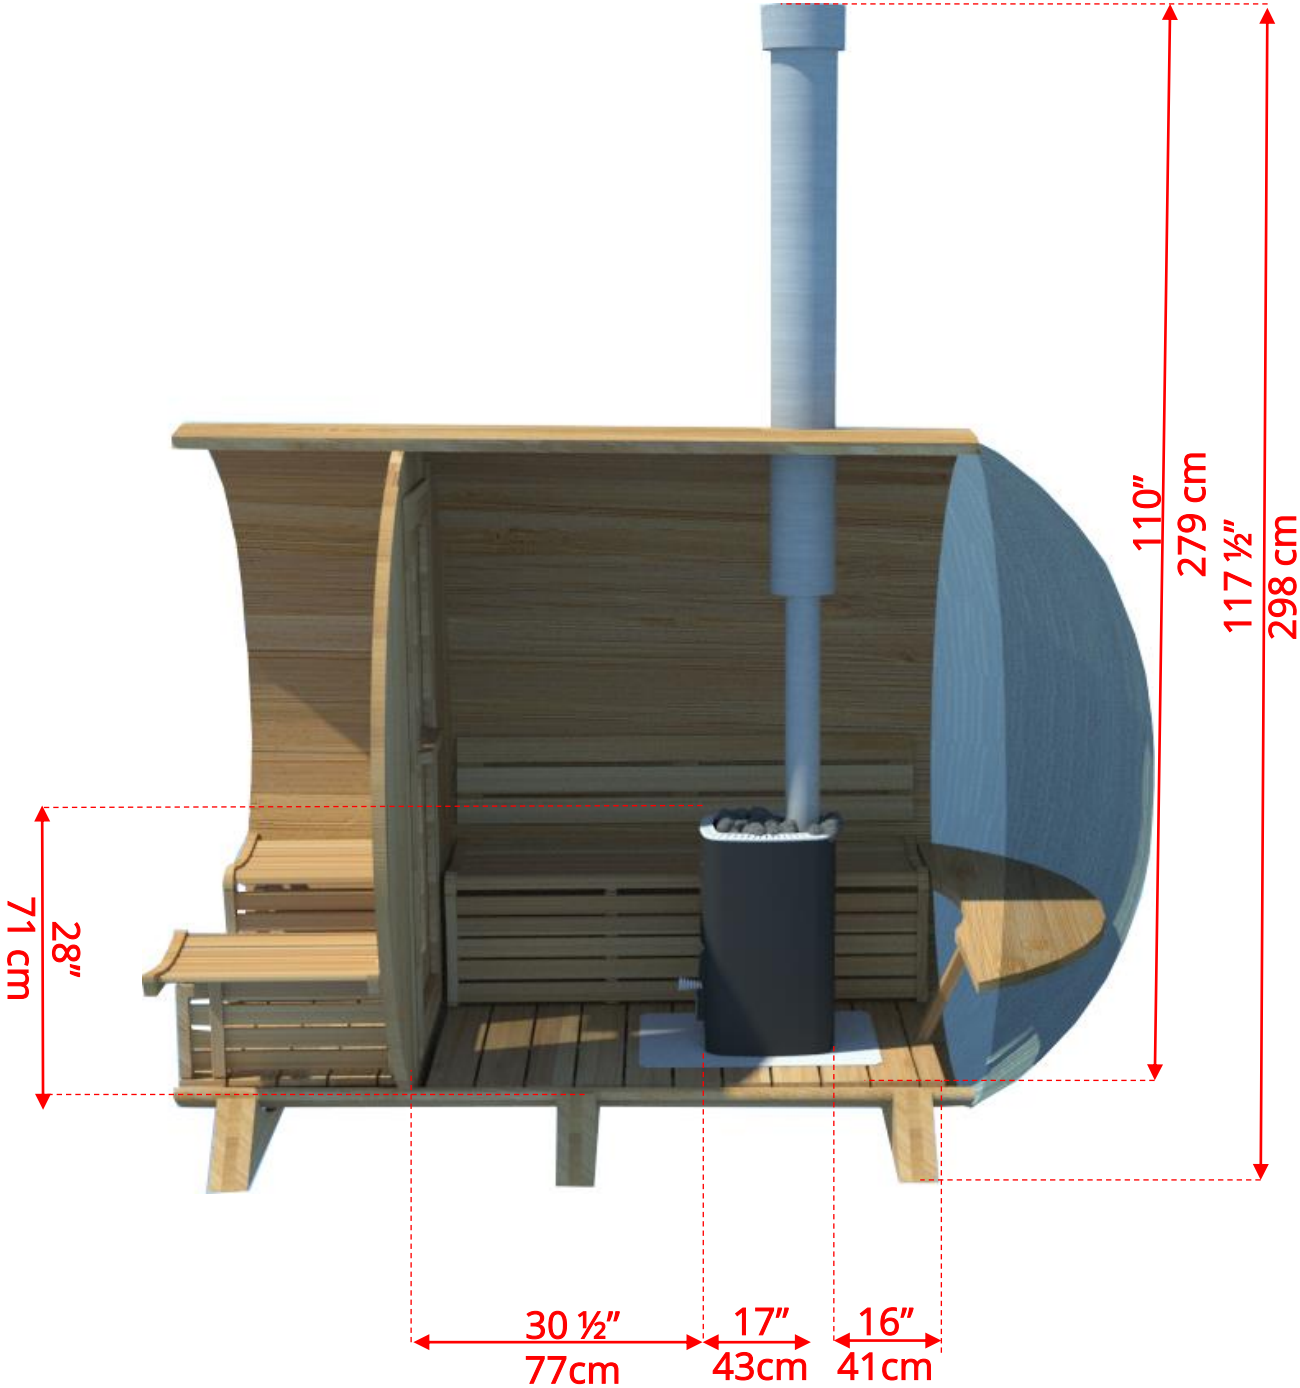

760PVCP/762PVCP

7'x6' (182cm) Barrel Sauna with Changeroom & Porch

760PVCP/762PVCP

7'x6' (182cm) Barrel Sauna with Changeroom & Porch

760PVCP/762PVCP

7'x6' (182cm) Barrel Sauna with Changeroom & Porch

Standard bench layout shown with optional sauna floor

Panoramic Signature Sauna Benches

760PVCP/762PVCP 7'x6' (182cm) Barrel Sauna with Changeroom & Porch

Panoramic Signature Sauna Benches

(Full length bench on both sides if wood or Floor Model Heater is chosen)

(Full length bench on both sides if wood or Floor Model Heater is chosen)

760PVCP/762PVCP 7'x6' (182cm) Barrel Sauna with Changeroom & Porch

W2
2 Windows in Front Wall

2 windows not available on changerroom wall if electric heater is chosen

760PVCP/762PVCP

7'x6' (182cm) Barrel Sauna with Changeroom & Porch

Please note – Drawing shows sauna room measurements only.