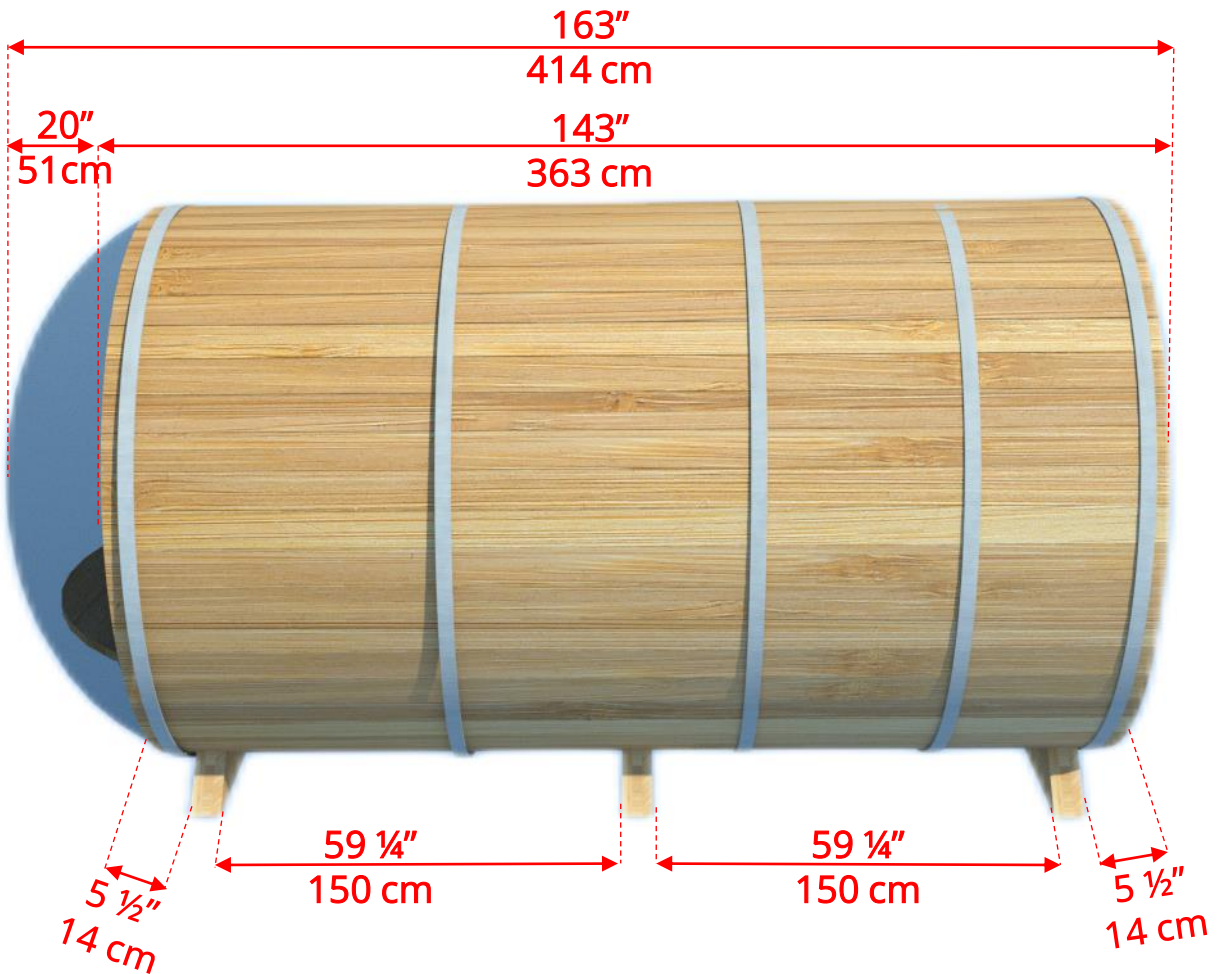

760PVCP/762PVCP

7'x6' (182cm) Barrel Sauna with Changeroom & Porch

760PVCP/762PVCP

7'x6' (182cm) Barrel Sauna with Changeroom & Porch

760PVCP/762PVCP

7'x6' (182cm) Barrel Sauna with Changeroom & Porch

Standard bench layout shown with optional sauna floor

760PVCP/762PVCP 7'x6' (182cm) Barrel Sauna with Changeroom & Porch

(Full length bench on both sides if wood or Floor Model Heater is chosen)

760PVCP/762PVCP

7'x6' (182cm) Barrel Sauna with Changeroom & Porch

Panoramic Signature Sauna Benches

760PVCP/762PVCP 7'x6' (182cm) Barrel Sauna with Changeroom & Porch

Panoramic Signature Sauna Benches

(Full length bench on both sides if wood or Floor Model Heater is chosen)

760PVCP/762PVCP

7'x6' (182cm) Barrel Sauna with Changeroom & Porch

Please note – Drawing shows sauna room measurements only.