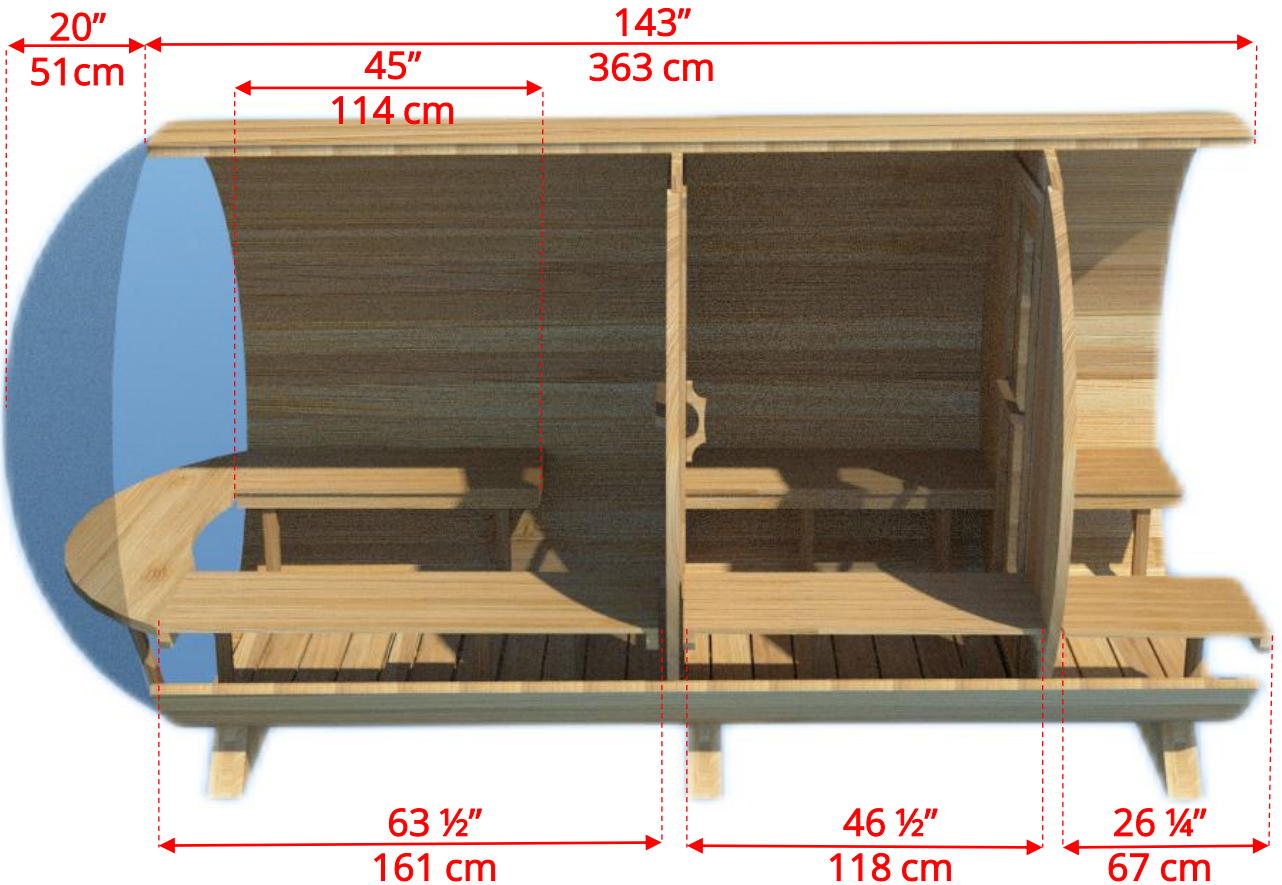

760PVCP/762PVCP

7'x6' (182cm) Barrel Sauna with Changeroom & Porch

760PVCP/762PVCP

7'x6' (182cm) Barrel Sauna with Changeroom & Porch

760PVCP/762PVCP

7'x6' (182cm) Barrel Sauna with Changeroom & Porch

Standard bench layout shown with optional sauna floor

760PVCP/762PVCP 7'x6' (182cm) Barrel Sauna with Changeroom & Porch

(Full length bench on both sides if wood or Floor Model Heater is chosen)

760PVCP/762PVCP

7'x6' (182cm) Barrel Sauna with Changeroom & Porch

Panoramic Signature Sauna Benches

760PVCP/762PVCP 7'x6' (182cm) Barrel Sauna with Changeroom & Porch

Panoramic Signature Sauna Benches

(Full length bench on both sides if wood or Floor Model Heater is chosen)

(Full length bench on both sides if wood or Floor Model Heater is chosen)

760PVCP/762PVCP 7'x6' (182cm) Barrel Sauna with Changeroom & Porch

W2
2 Windows in Front Wall

2 windows not available on changerroom wall if electric heater is chosen