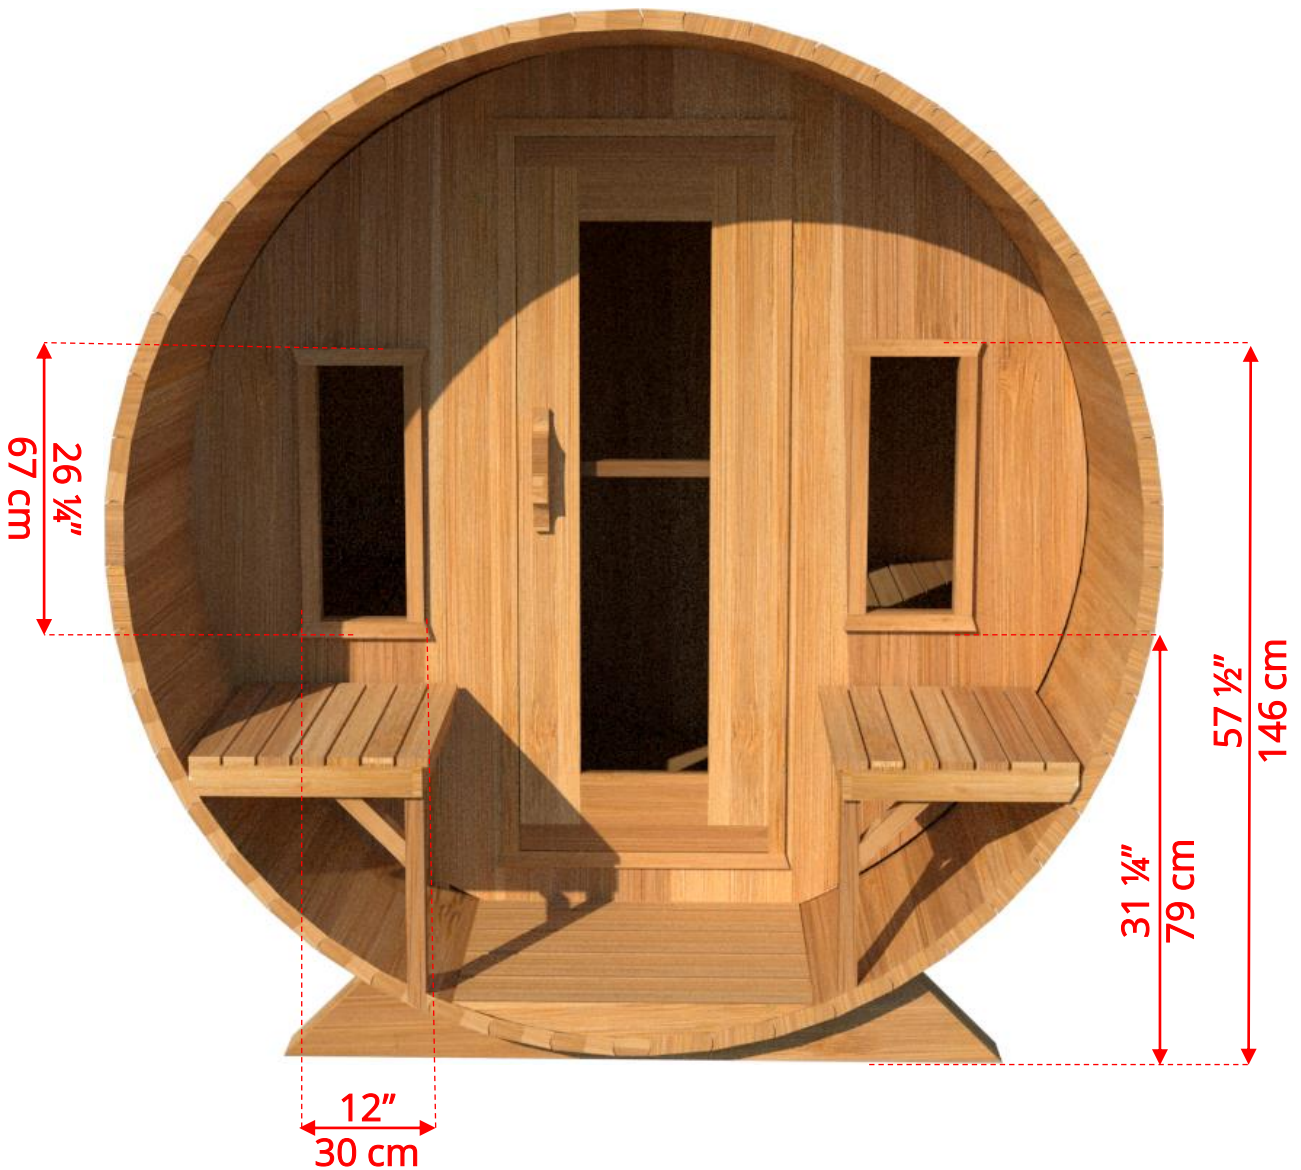

760PVCP/762PVCP

7'x6' (182cm) Barrel Sauna with Changeroom & Porch

760PVCP/762PVCP

7'x6' (182cm) Barrel Sauna with Changeroom & Porch

760PVCP/762PVCP

7'x6' (182cm) Barrel Sauna with Changeroom & Porch

Standard bench layout shown with optional sauna floor

760PVCP/762PVCP 7'x6' (182cm) Barrel Sauna with Changeroom & Porch

(Full length bench on both sides if wood or Floor Model Heater is chosen)

760PVCP/762PVCP

7'x6' (182cm) Barrel Sauna with Changeroom & Porch

Panoramic Signature Sauna Benches

760PVCP/762PVCP 7'x6' (182cm) Barrel Sauna with Changeroom & Porch

Panoramic Signature Sauna Benches

(Full length bench on both sides if wood or Floor Model Heater is chosen)

(Full length bench on both sides if wood or Floor Model Heater is chosen)

760PVCP/762PVCP 7'x6' (182cm) Barrel Sauna with Changeroom & Porch

W2
2 Windows in Front Wall

2 windows not available on changerroom wall if electric heater is chosen