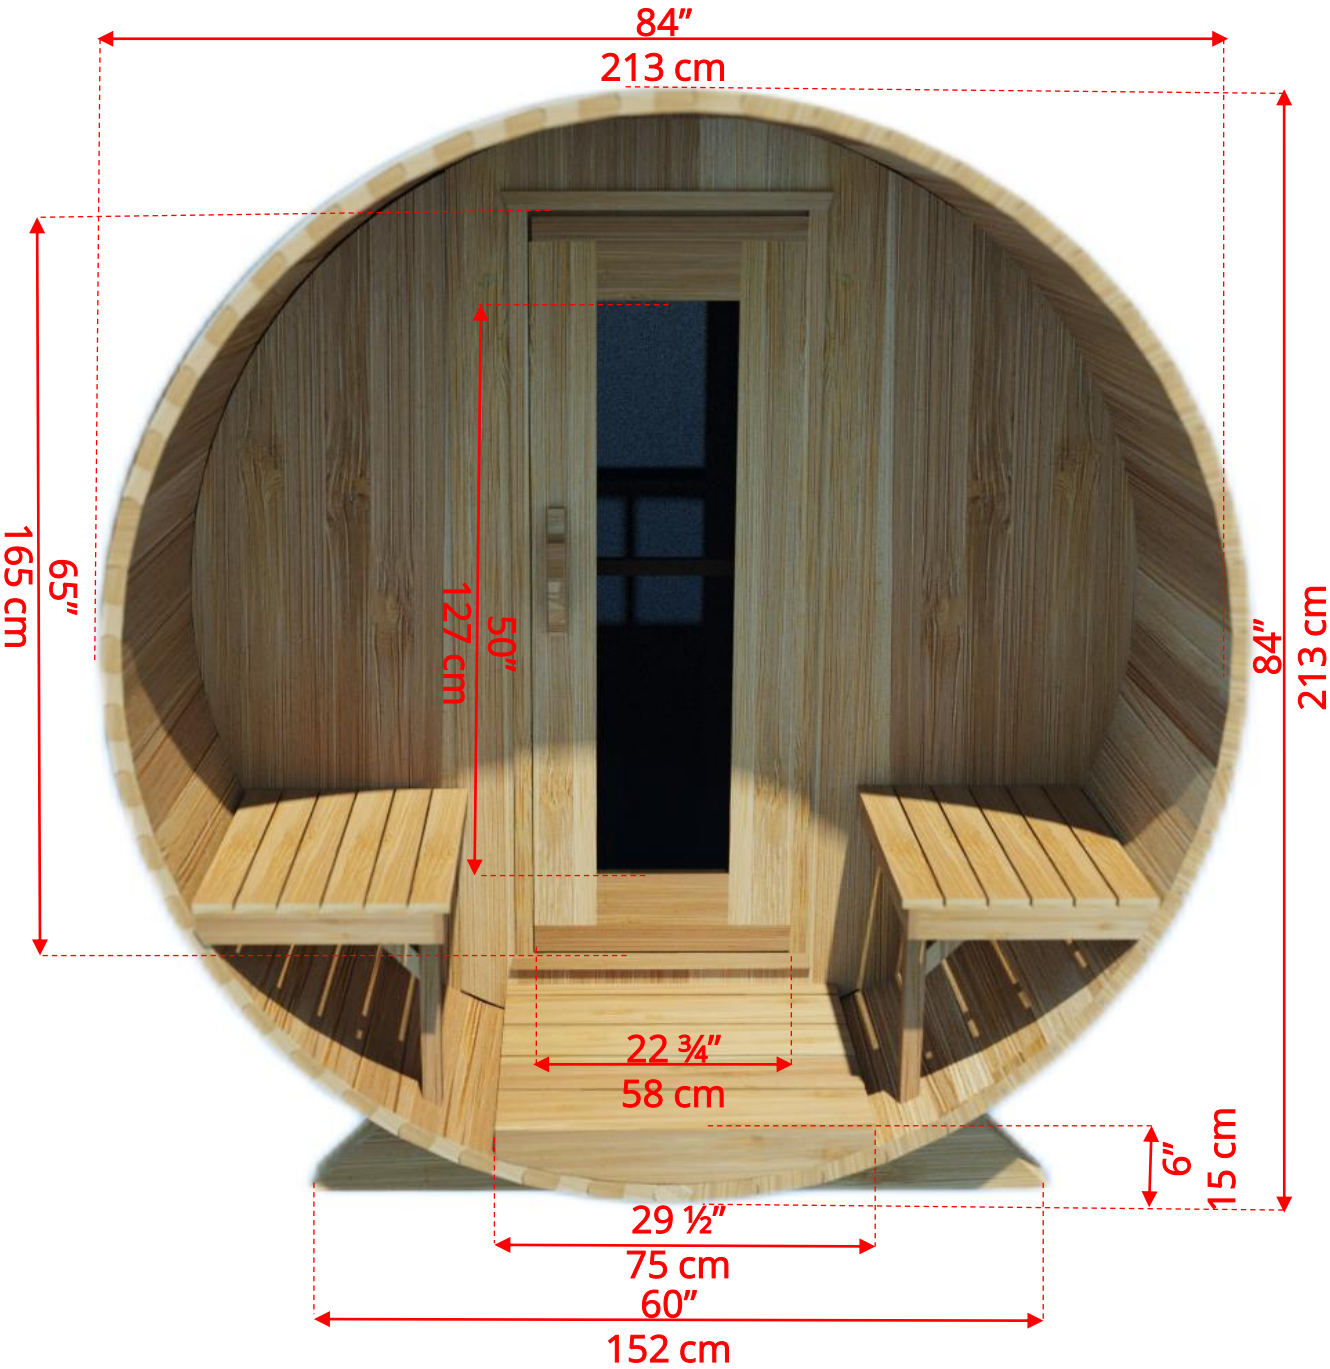

760PVCP/762PVCP

7'x6' (182cm) Barrel Sauna with Changeroom & Porch

760PVCP/762PVCP

7'x6' (182cm) Barrel Sauna with Changeroom & Porch

760PVCP/762PVCP

7'x6' (182cm) Barrel Sauna with Changeroom & Porch

Standard bench layout shown with optional sauna floor

760PVCP/762PVCP 7'x6' (182cm) Barrel Sauna with Changeroom & Porch

(Full length bench on both sides if wood or Floor Model Heater is chosen)

760PVCP/762PVCP

7'x6' (182cm) Barrel Sauna with Changeroom & Porch

Panoramic Signature Sauna Benches

760PVCP/762PVCP 7'x6' (182cm) Barrel Sauna with Changeroom & Porch

Panoramic Signature Sauna Benches

(Full length bench on both sides if wood or Floor Model Heater is chosen)

760PVCP/762PVCP

7'x6' (182cm) Barrel Sauna with Changeroom & Porch

Please note – Drawing shows sauna room measurements only.