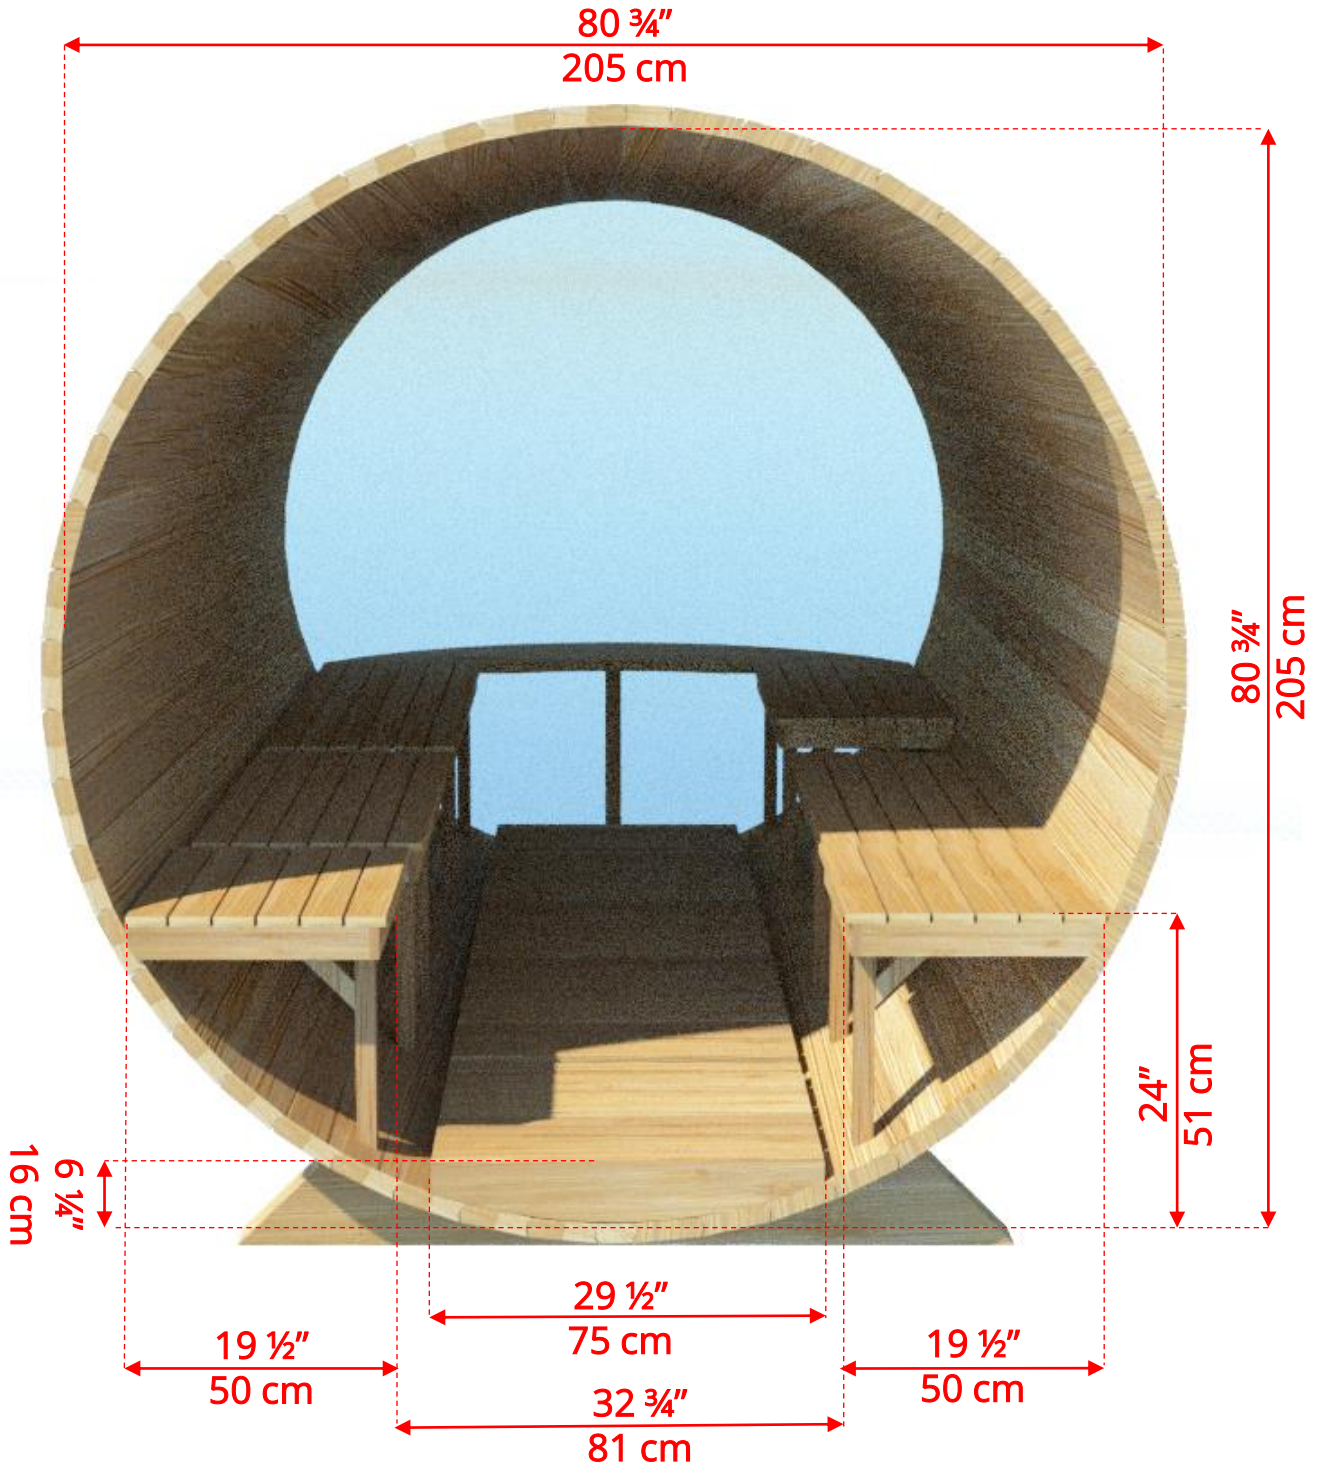

760PVCP/762PVCP

7'x6' (182cm) Barrel Sauna with Changeroom & Porch

760PVCP/762PVCP

7'x6' (182cm) Barrel Sauna with Changeroom & Porch

760PVCP/762PVCP

7'x6' (182cm) Barrel Sauna with Changeroom & Porch

Standard bench layout shown with optional sauna floor

760PVCP/762PVCP 7'x6' (182cm) Barrel Sauna with Changeroom & Porch

(Full length bench on both sides if wood or Floor Model Heater is chosen)

760PVCP/762PVCP

7'x6' (182cm) Barrel Sauna with Changeroom & Porch

Panoramic Signature Sauna Benches

760PVCP/762PVCP 7'x6' (182cm) Barrel Sauna with Changeroom & Porch

Panoramic Signature Sauna Benches

(Full length bench on both sides if wood or Floor Model Heater is chosen)

760PVCP/762PVCP

7'x6' (182cm) Barrel Sauna with Changeroom & Porch

Please note – Drawing shows sauna room measurements only.