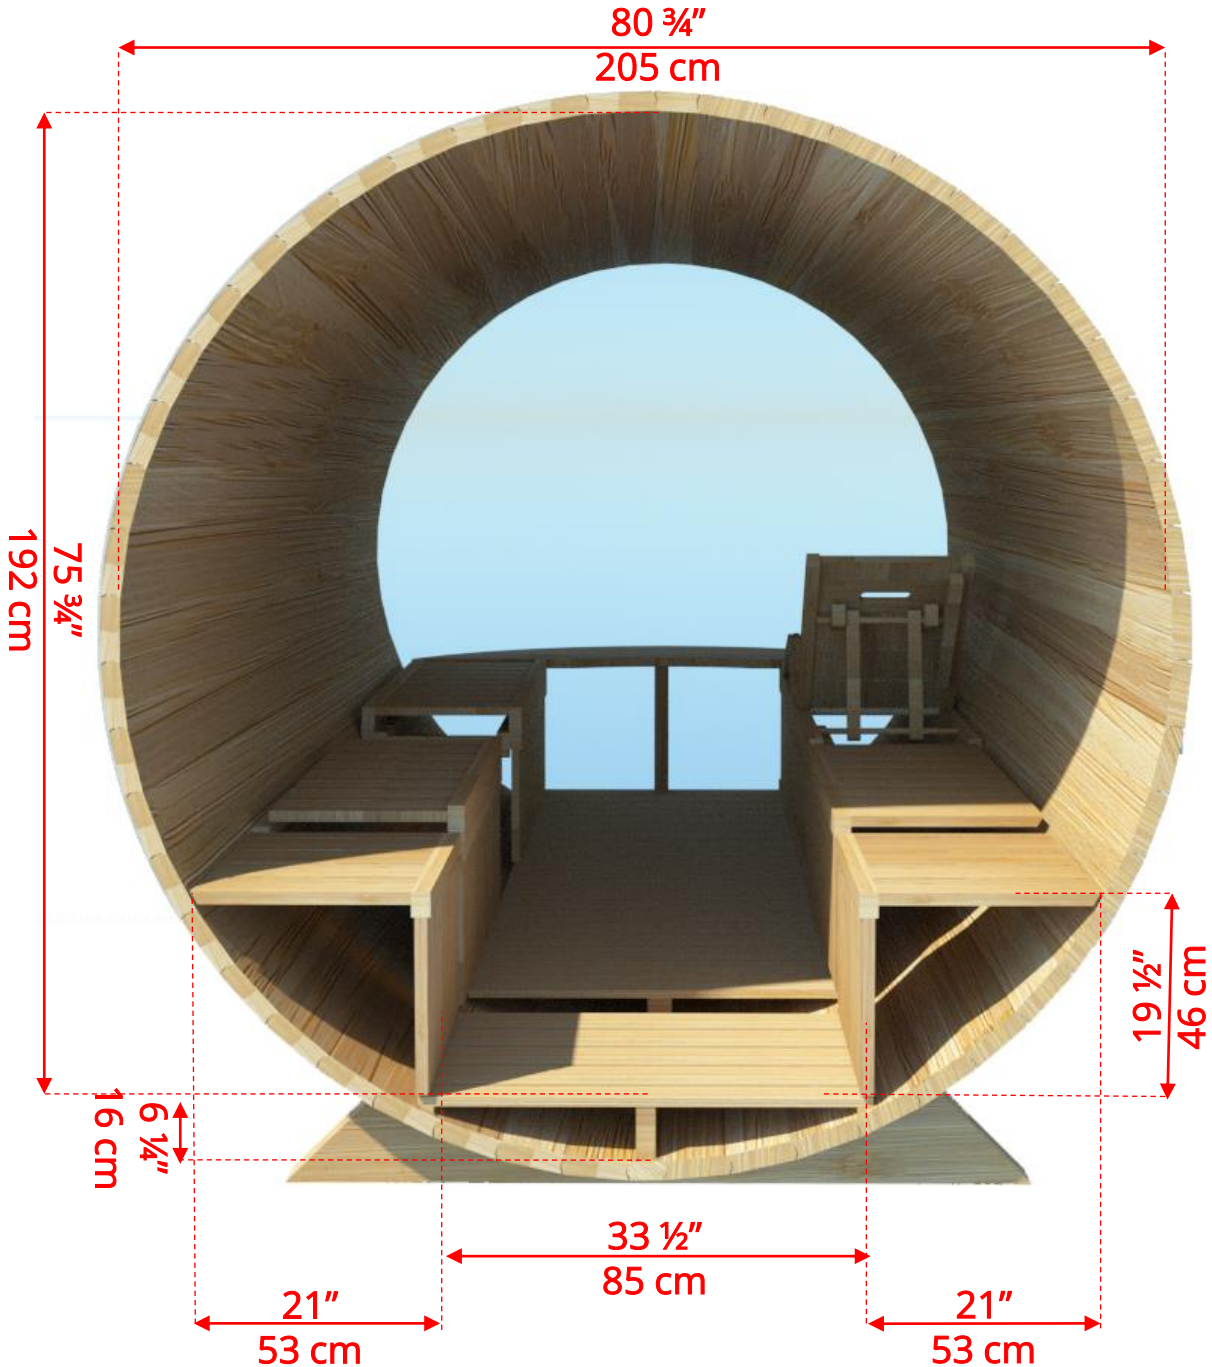

770PVCP/772PVCP

7'x7' (214cm) Panoramic Barrel Sauna with Changeroom & Porch

Lounge Sauna Benches