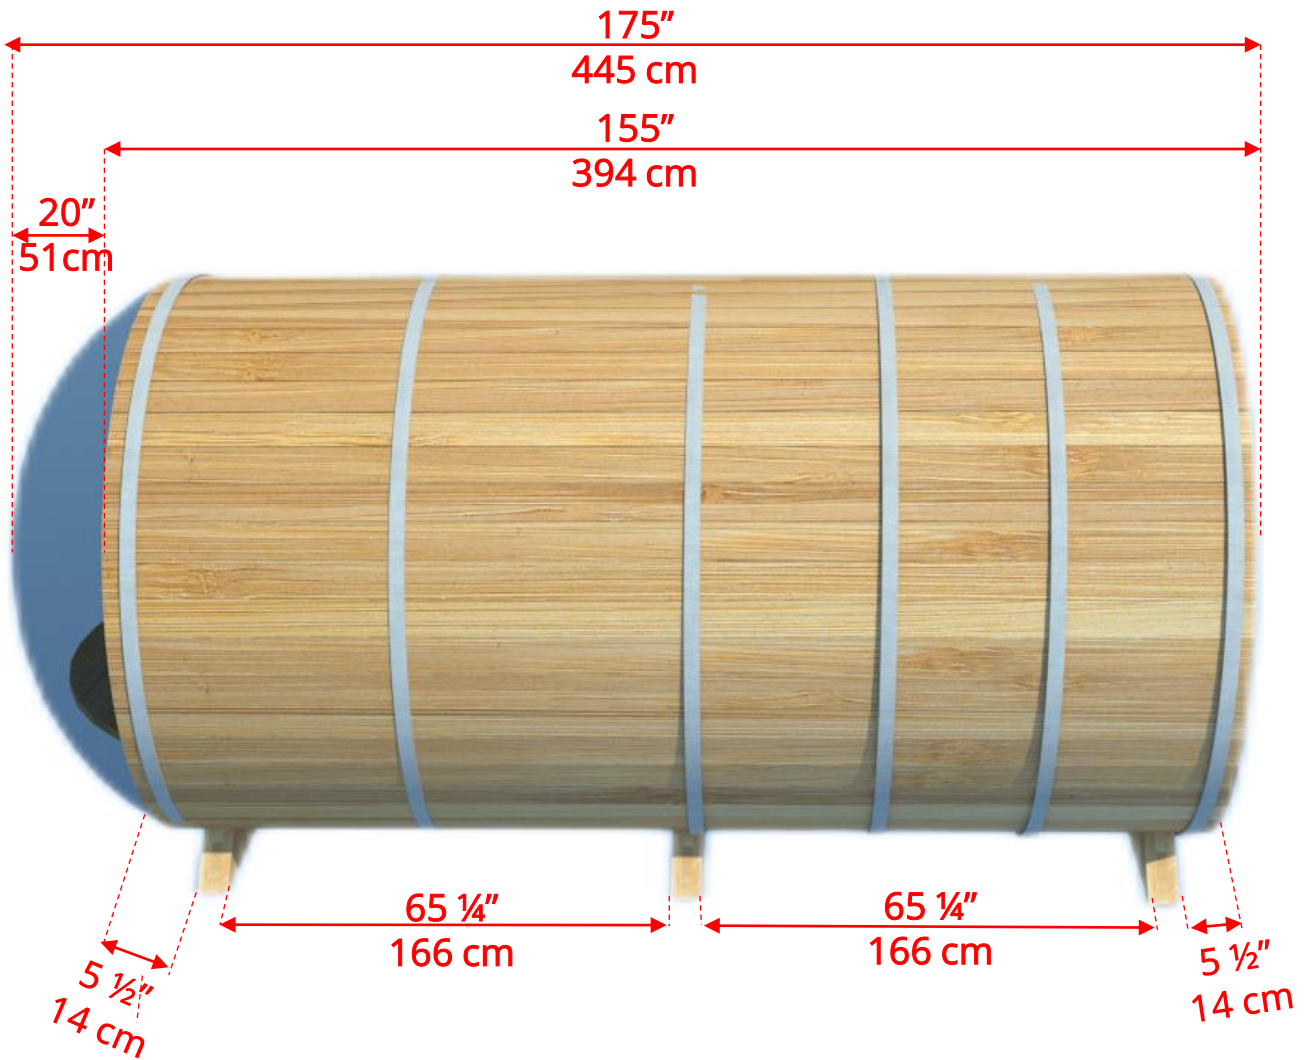

# 770PVCP/772PVCP 7'x7' (214cm) Panoramic Barrel Sauna with Changeroom & Porch

### 7'x7' (214cm) Panoramic Barrel Sauna with Changeroom & Porch