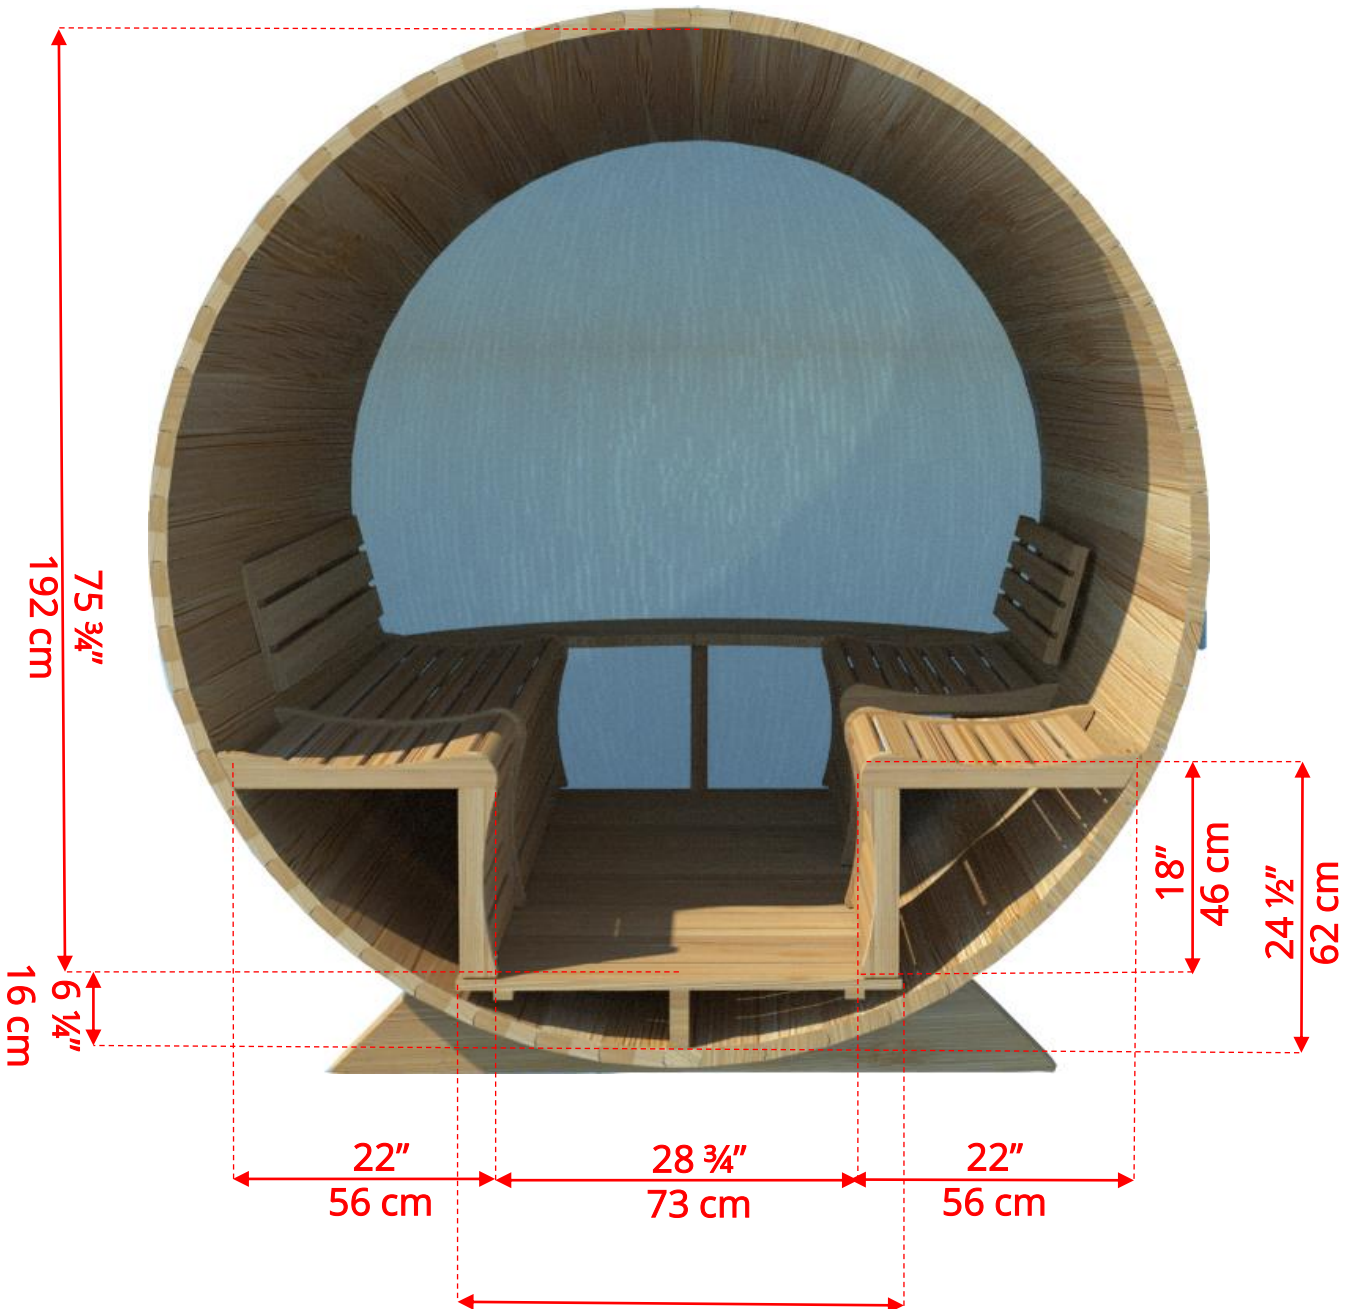

### 7'x7' (214cm) Panoramic Barrel Sauna with Changeroom & Porch

# 7'x7' (214cm) Panoramic Barrel Sauna with Changeroom & Porch

*Standard bench layout shown with optional sauna floor*

### 7'x7' (214cm) Panoramic Barrel Sauna with Changeroom & Porch

*(Full length bench on both sides if wood or Floor Model Heater is chosen)*

# 770PVCP/772PVCP 7'x7' (214cm) Panoramic Barrel Sauna with Changeroom & Porch

Panoramic Signature Sauna Benches