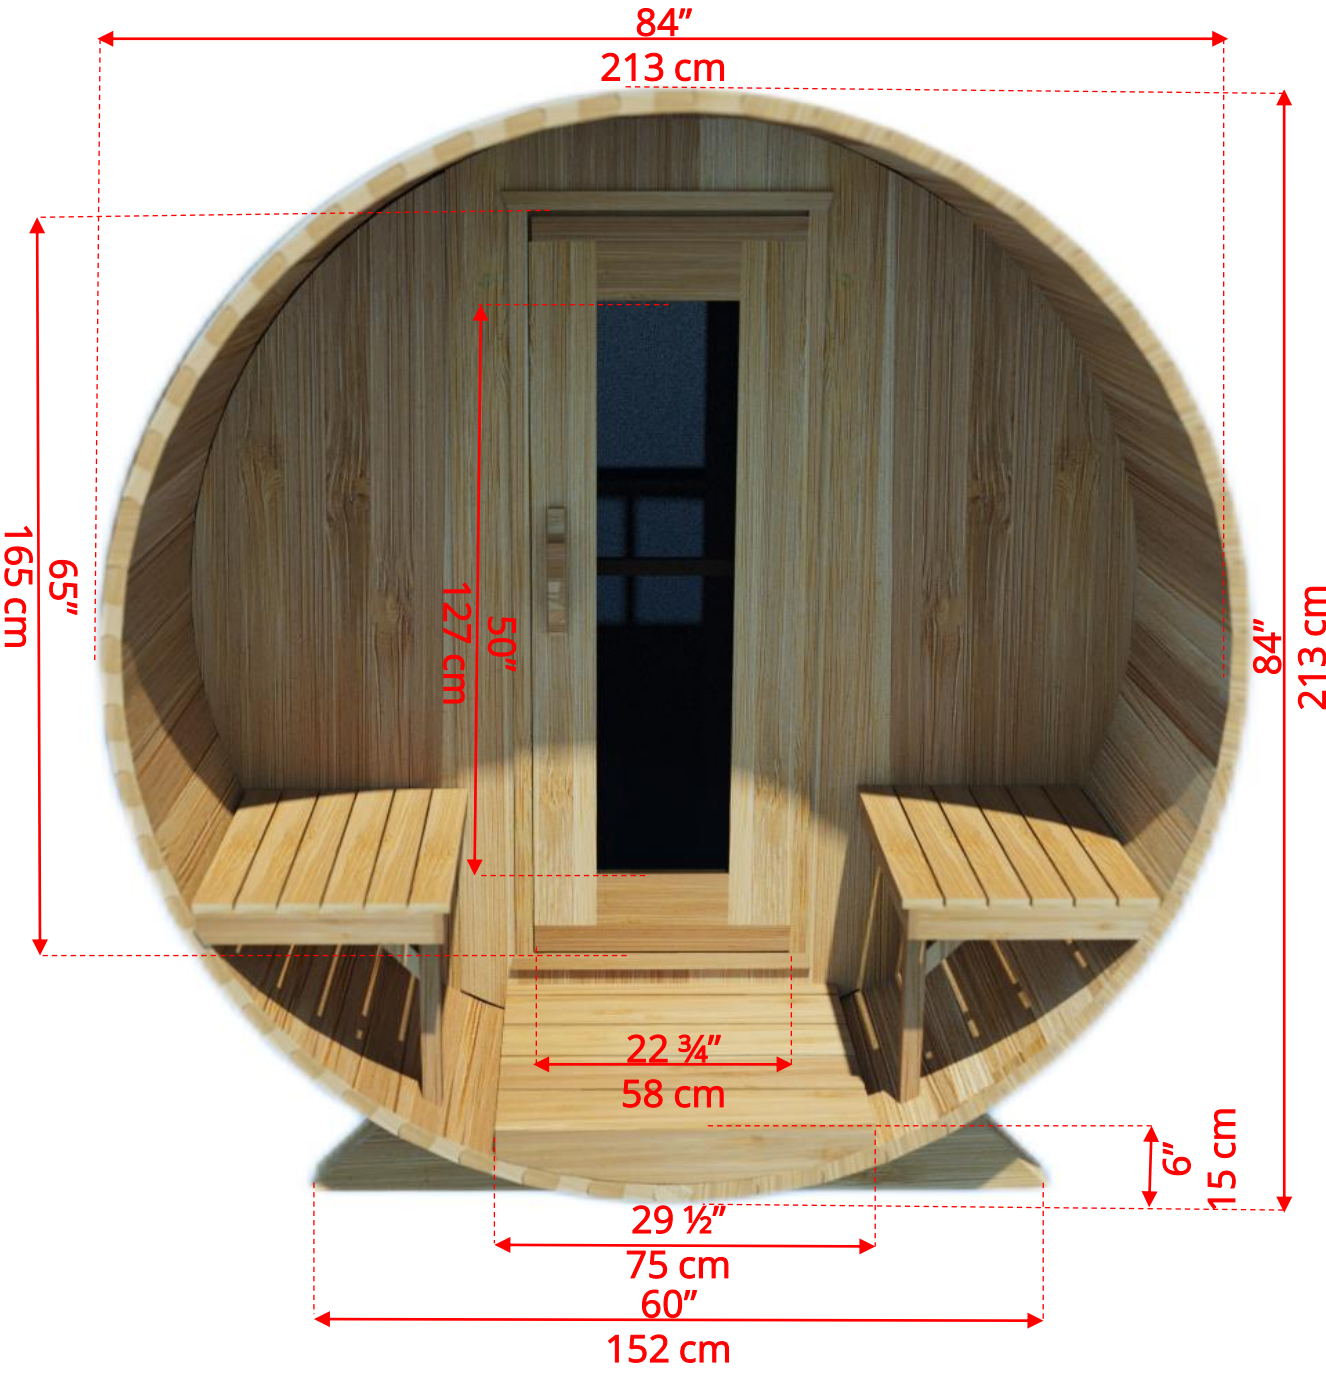

# 770PVCP/772PVCP 7'x7' (214cm) Panoramic Barrel Sauna with Changeroom & Porch

### 7'x7' (214cm) Panoramic Barrel Sauna with Changeroom & Porch

# 7'x7' (214cm) Panoramic Barrel Sauna with Changeroom & Porch

*Standard bench layout shown with optional sauna floor*

### 7'x7' (214cm) Panoramic Barrel Sauna with Changeroom & Porch

*(Full length bench on both sides if wood or Floor Model Heater is chosen)*