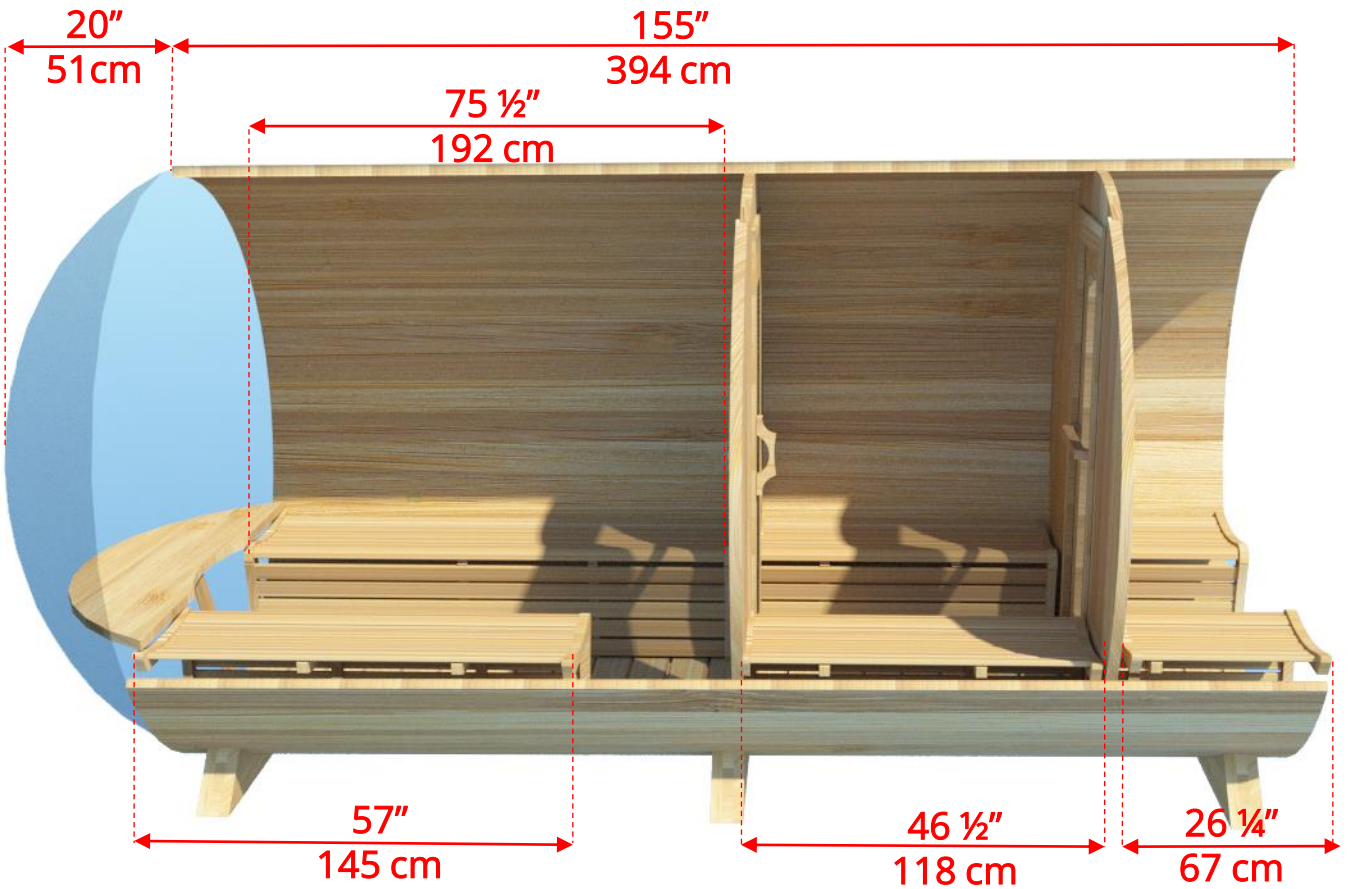

### 7'x7' (214cm) Panoramic Barrel Sauna with Changeroom & Porch

*(Full length bench on both sides if wood or Floor Model Heater is chosen)*

# 770PVCP/772PVCP 7'x7' (214cm) Panoramic Barrel Sauna with Changeroom & Porch

Panoramic Signature Sauna Benches

## 7'x7' (214cm) Panoramic Barrel Sauna with Changeroom & Porch

Panoramic Signature Sauna Benches

*(Full length bench on both sides if wood or Floor Model Heater is chosen)*