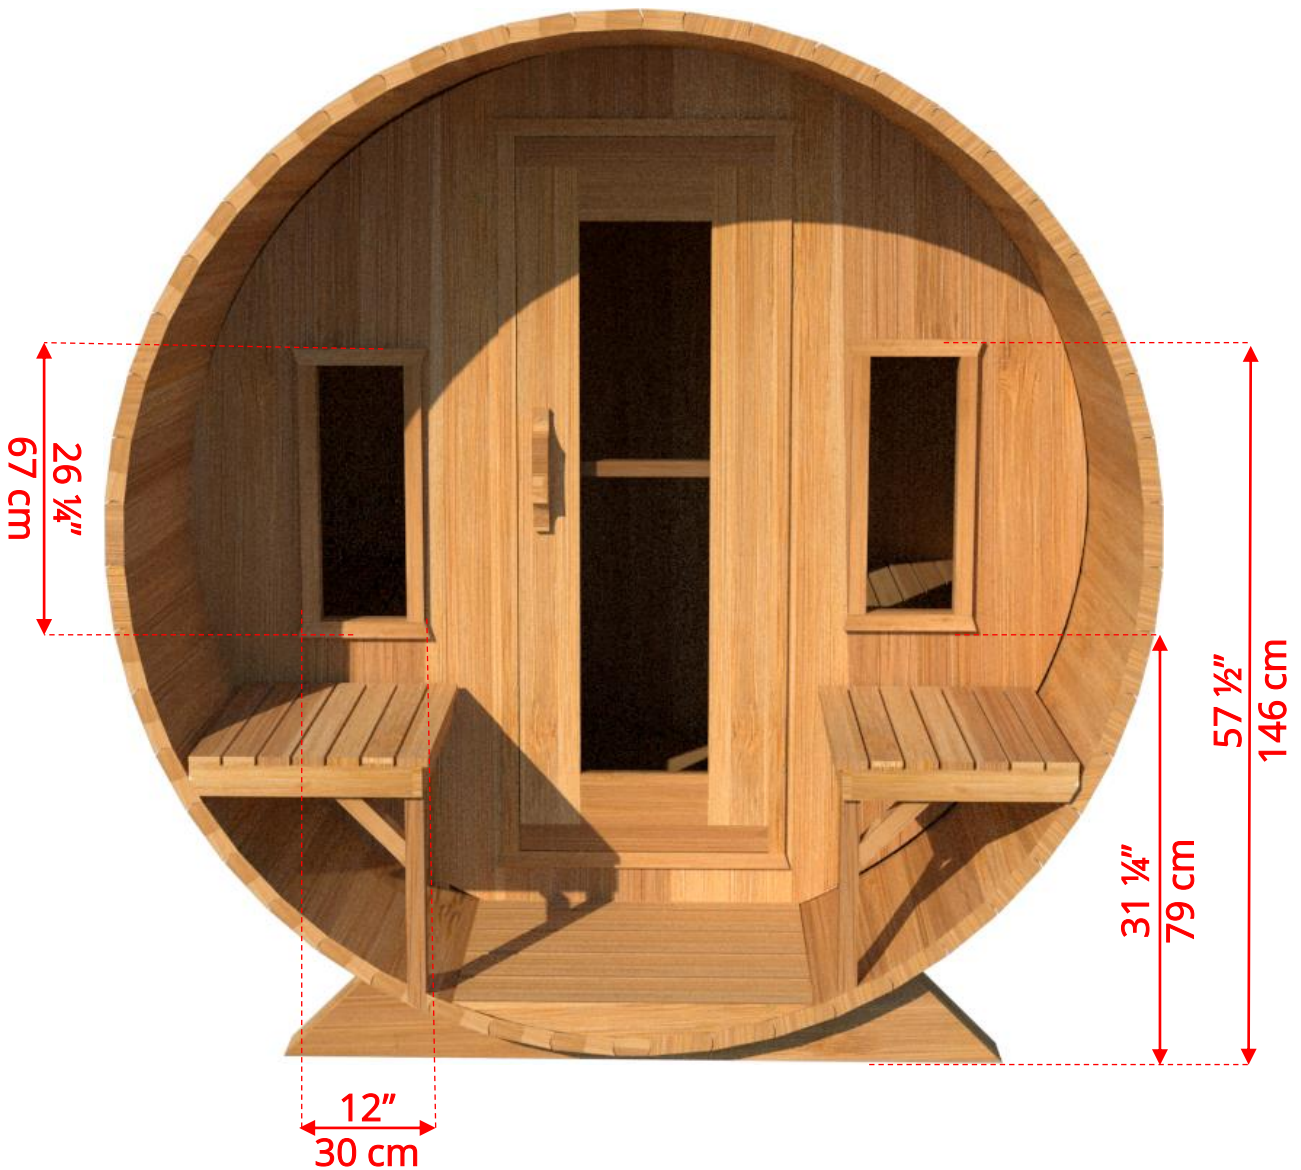

770PVCP/772PVCP

7'x7' (214cm) Panoramic Barrel Sauna with Changeroom & Porch

W2

2 Windows in Front Wall

2 windows not available on changeroom wall if electric heater is chosen