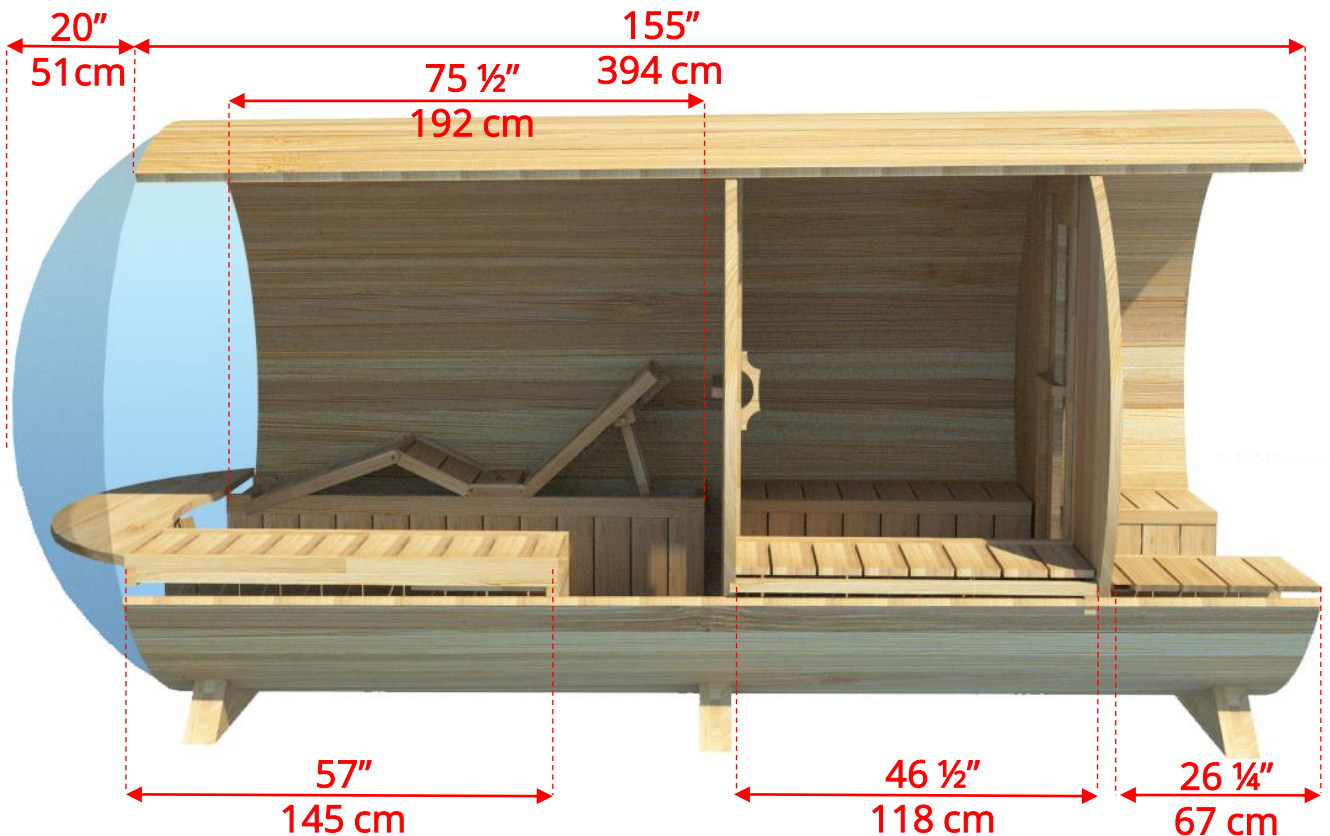

770PVC/772PVC

7'x7' (214cm) Panoramic Barrel Sauna with Changeroom

Lounge Sauna Benches

(Full length bench on both sides if wood or Floor Model Heater is chosen)

Please note that shorter bench and Changeroom benches are not adjustable!