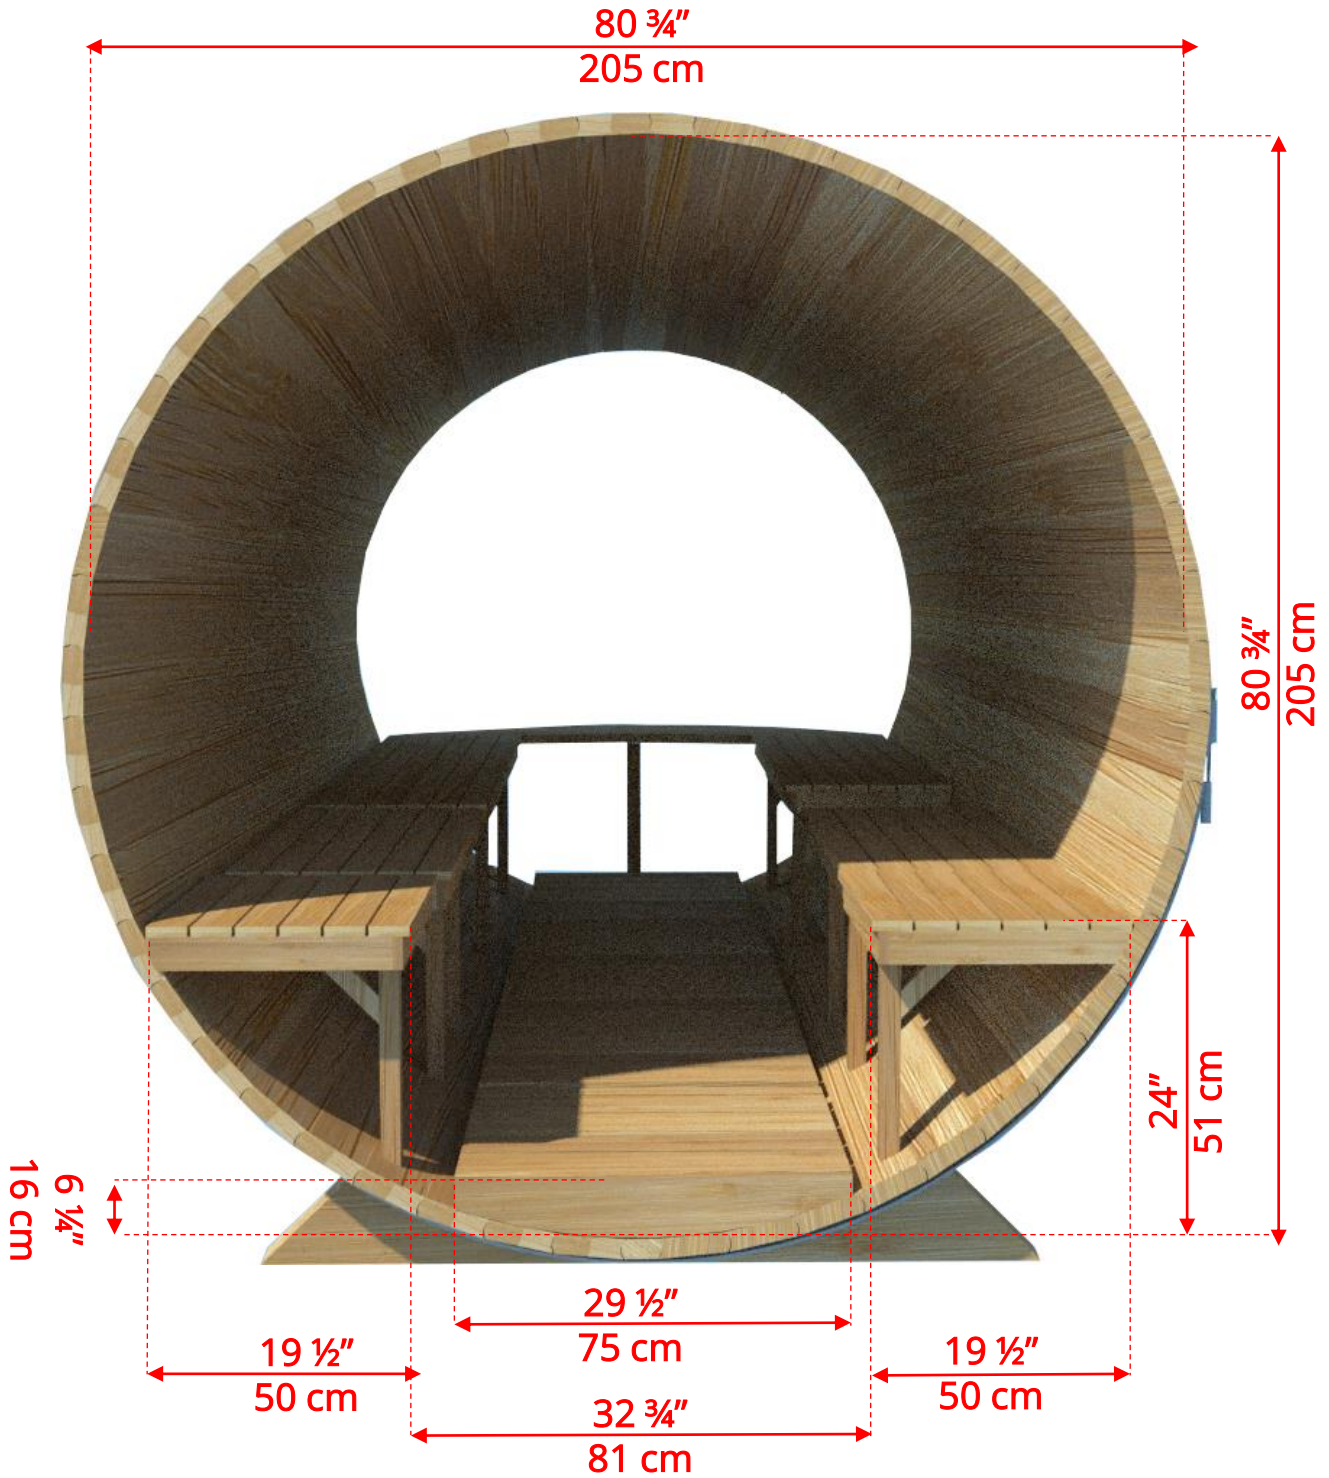

# 770PVCP/772PVCP 7'x7' (214cm) Panoramic Barrel Sauna with Changeroom & Porch

### 7'x7' (214cm) Panoramic Barrel Sauna with Changeroom & Porch

# 7'x7' (214cm) Panoramic Barrel Sauna with Changeroom & Porch

*Standard bench layout shown with optional sauna floor*

### 7'x7' (214cm) Panoramic Barrel Sauna with Changeroom & Porch

*(Full length bench on both sides if wood or Floor Model Heater is chosen)*