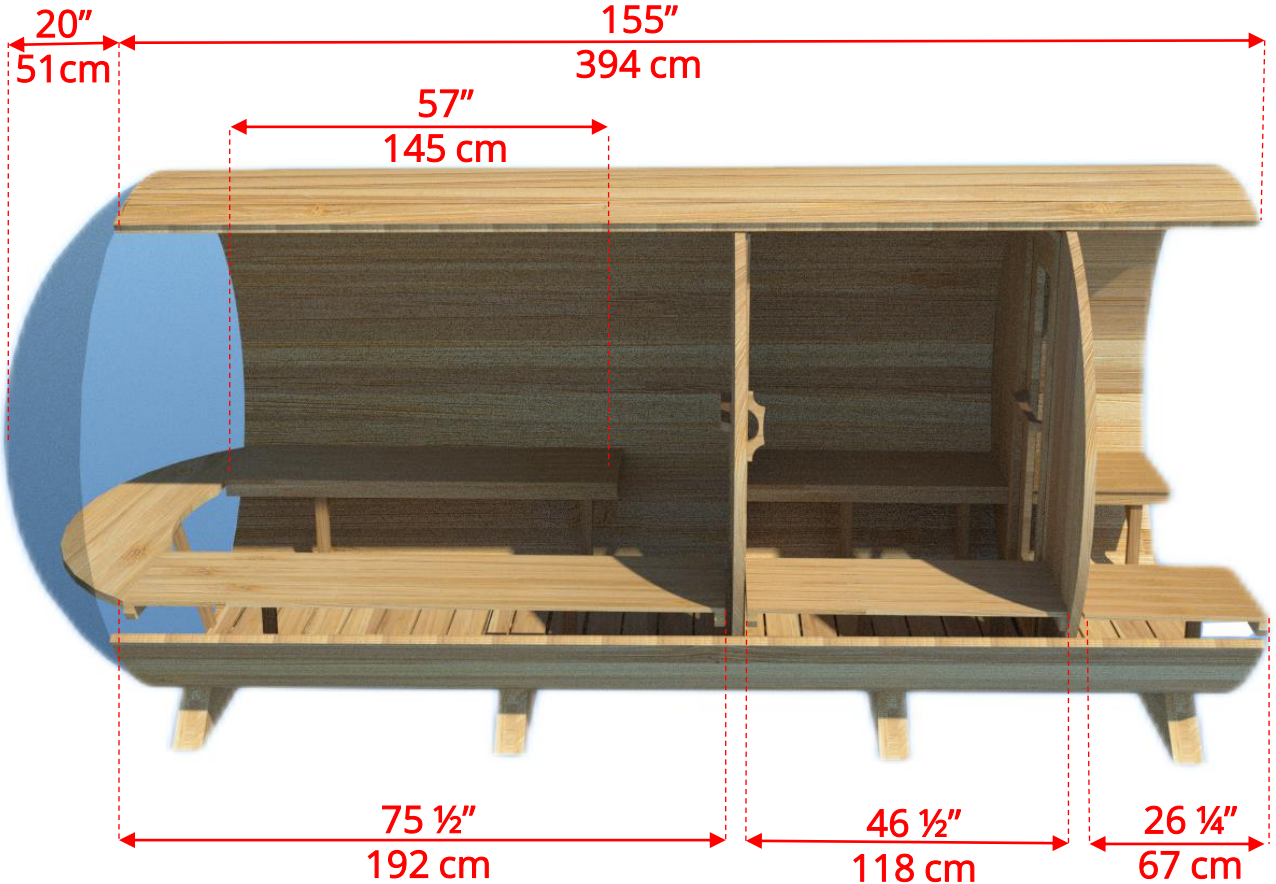

### 7'x7' (214cm) Panoramic Barrel Sauna with Changeroom & Porch

# 7'x7' (214cm) Panoramic Barrel Sauna with Changeroom & Porch

*Standard bench layout shown with optional sauna floor*

### 7'x7' (214cm) Panoramic Barrel Sauna with Changeroom & Porch

*(Full length bench on both sides if wood or Floor Model Heater is chosen)*