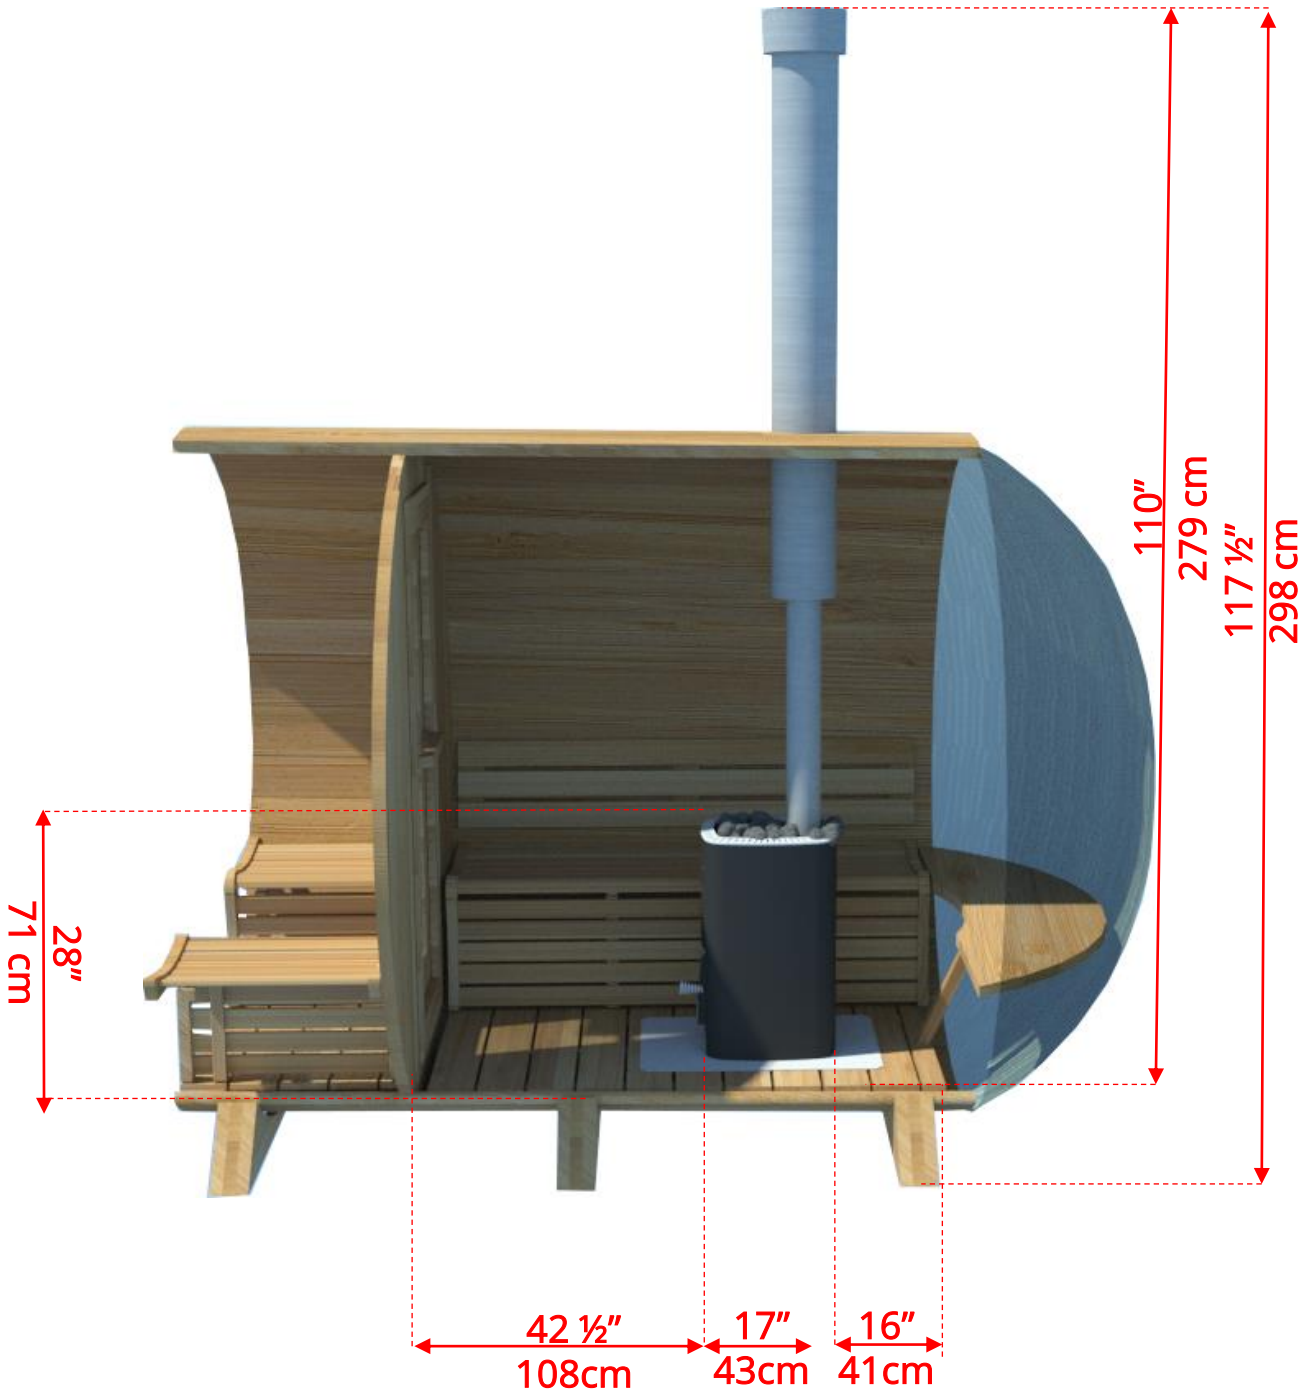

# 770PVCP/772PVCP 7'x7' (214cm) Panoramic Barrel Sauna with Changeroom & Porch

### 7'x7' (214cm) Panoramic Barrel Sauna with Changeroom & Porch

# 7'x7' (214cm) Panoramic Barrel Sauna with Changeroom & Porch

W2

2 Windows in Front Wall

*2 windows not available on changeroom wall if electric heater is chosen*

# 7'x7' (214cm) Panoramic Barrel Sauna with Changeroom & Porch

*Please note – Drawing shows sauna room measurements only.*