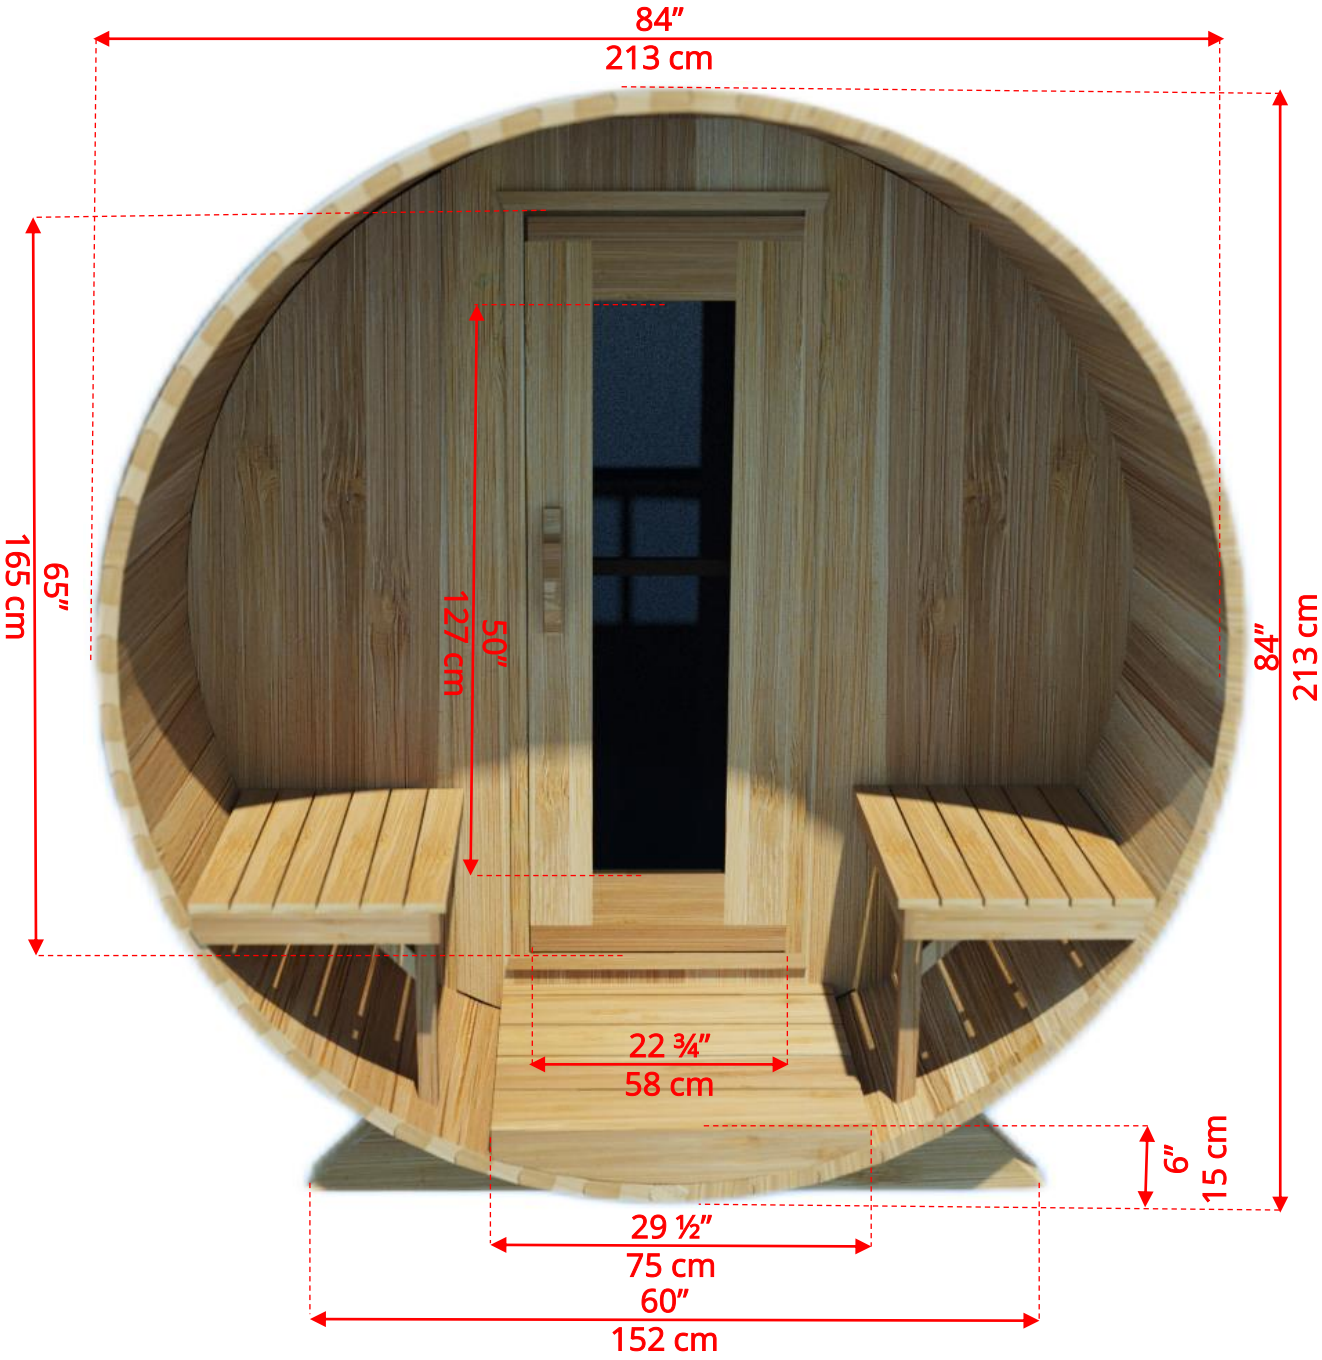

## 7'x8' (244cm) Panoramic Barrel Sauna with Changeroom & Porch

### 7'x8' (244cm) Panoramic Barrel Sauna with Changeroom & Porch

## 7'x8' (244cm) Panoramic Barrel Sauna with Changeroom & Porch

*Standard bench layout shown with optional sauna floor*

## 7'x8' (244cm) Panoramic Barrel Sauna with Changeroom & Porch

*(Full length bench on both sides if wood or Floor Model Heater is chosen)*