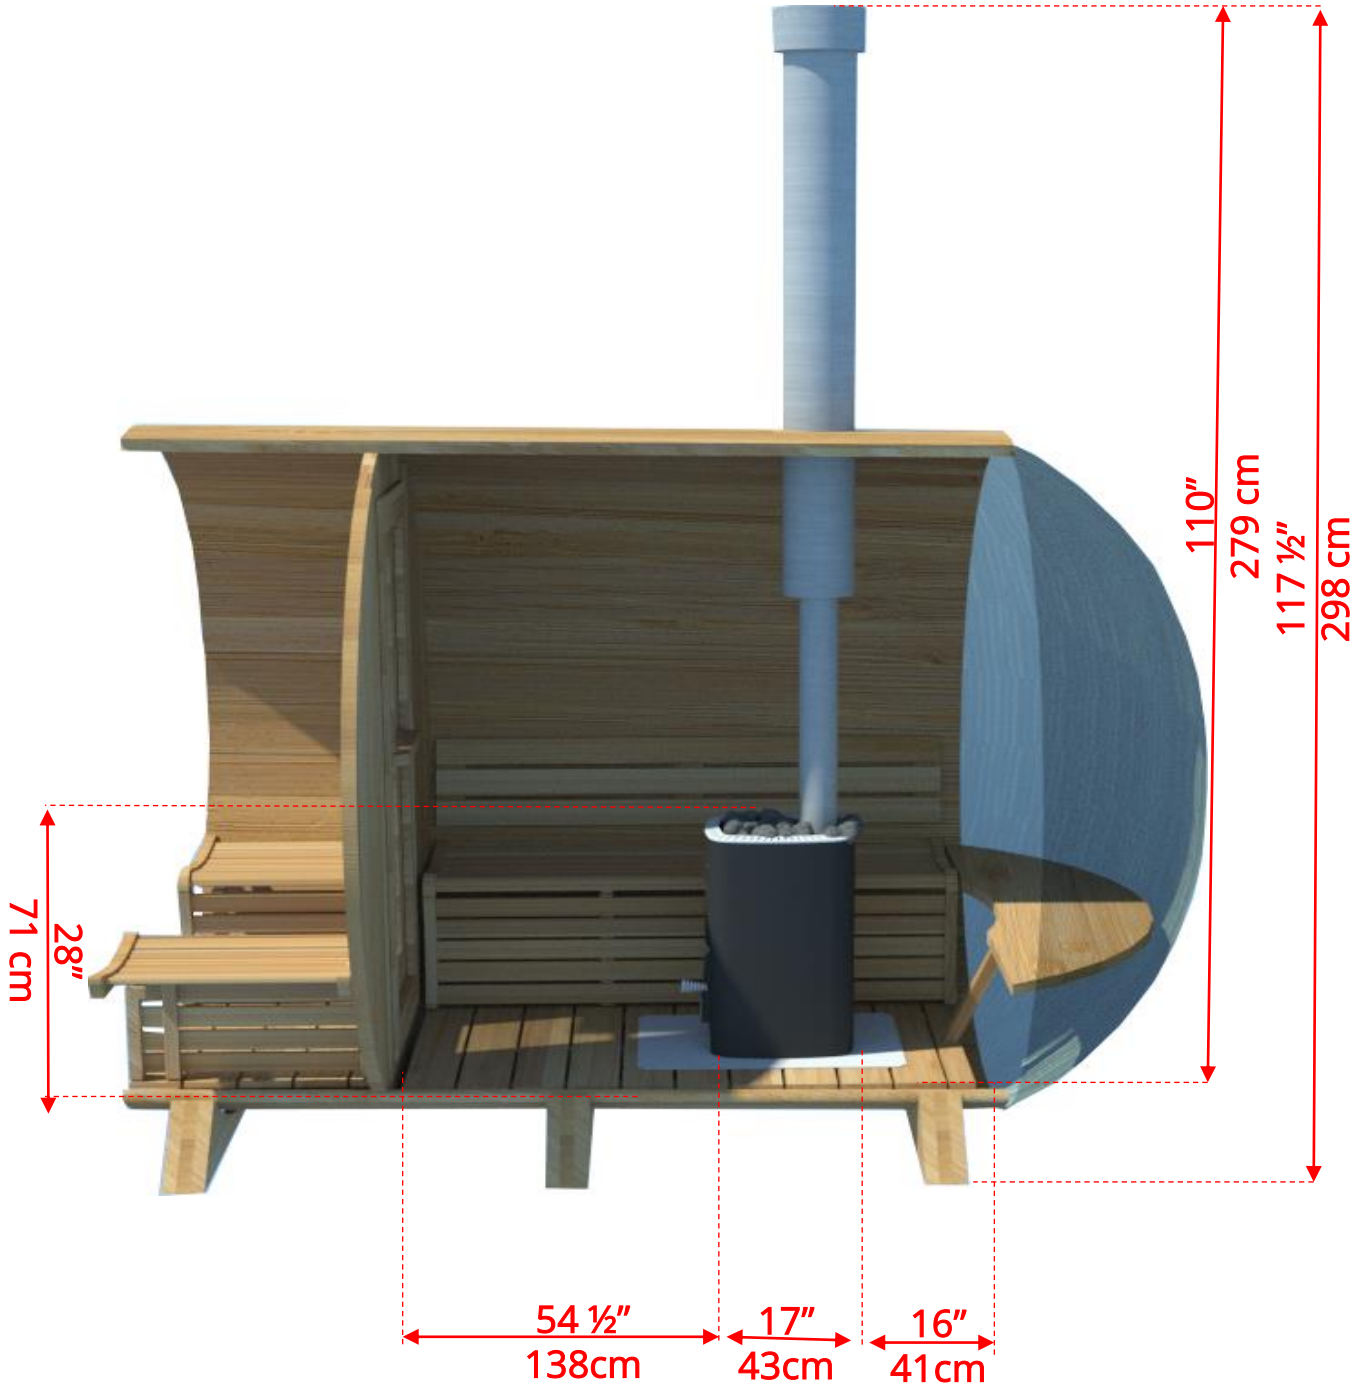

## 7'x8' (244cm) Panoramic Barrel Sauna with Changeroom & Porch

### 7'x8' (244cm) Barrel Sauna with Changeroom & Porch

W2

2 Windows in Front Wall

*2 windows not available on changeroom wall if electric heater is chosen*

### 7'x8' (244cm) Barrel Sauna with Changeroom & Porch

*Please note – Drawing shows sauna room measurements only.*