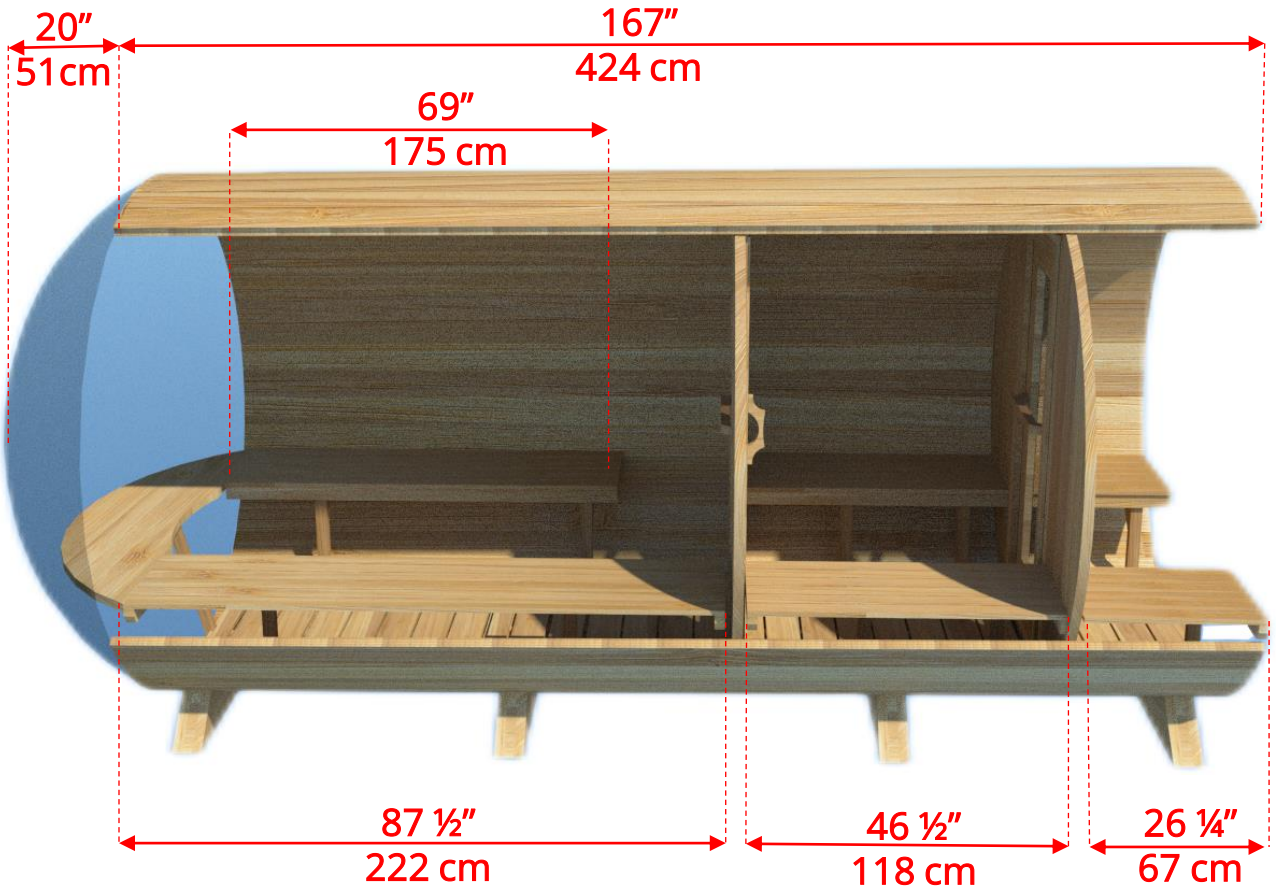

### 7'x8' (244cm) Panoramic Barrel Sauna with Changeroom & Porch

## 7'x8' (244cm) Panoramic Barrel Sauna with Changeroom & Porch

*Standard bench layout shown with optional sauna floor*

## 7'x8' (244cm) Panoramic Barrel Sauna with Changeroom & Porch

*(Full length bench on both sides if wood or Floor Model Heater is chosen)*