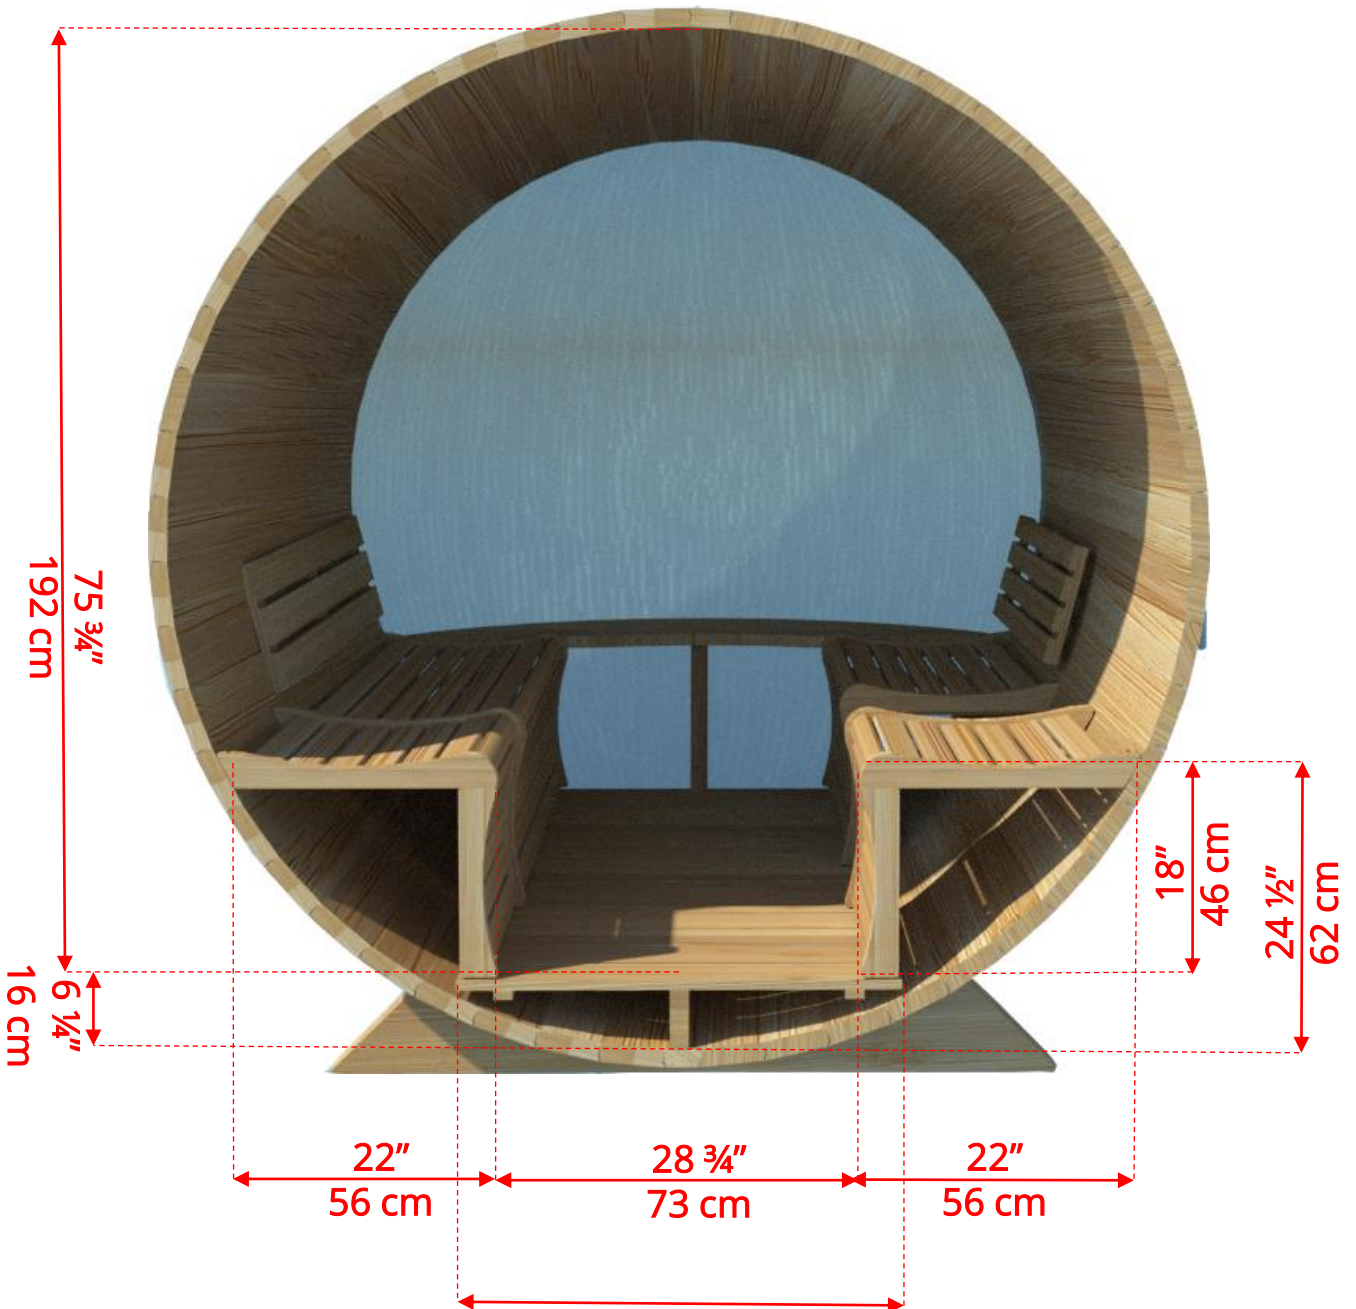

780PVCP/782PVCP 7'x8' (244cm) Panoramic Barrel Sauna with Changeroom & Porch

Panoramic Signature Sauna Benches