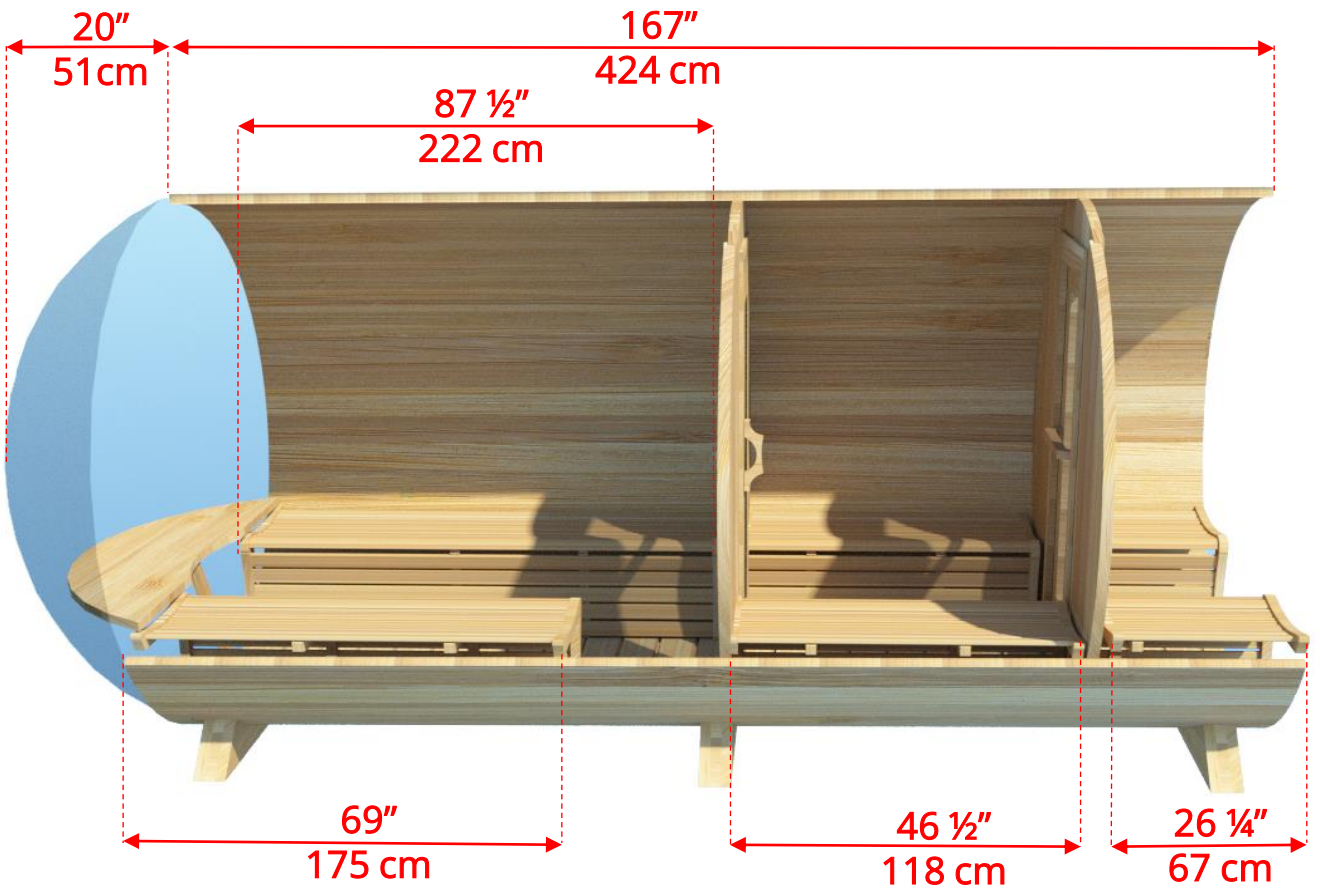

780PVCP/782PVCP 7'x8' (244cm) Panoramic Barrel Sauna with Changeroom & Porch

Panoramic Signature Sauna Benches

(Full length bench on both sides if wood or Floor Model Heater is chosen)