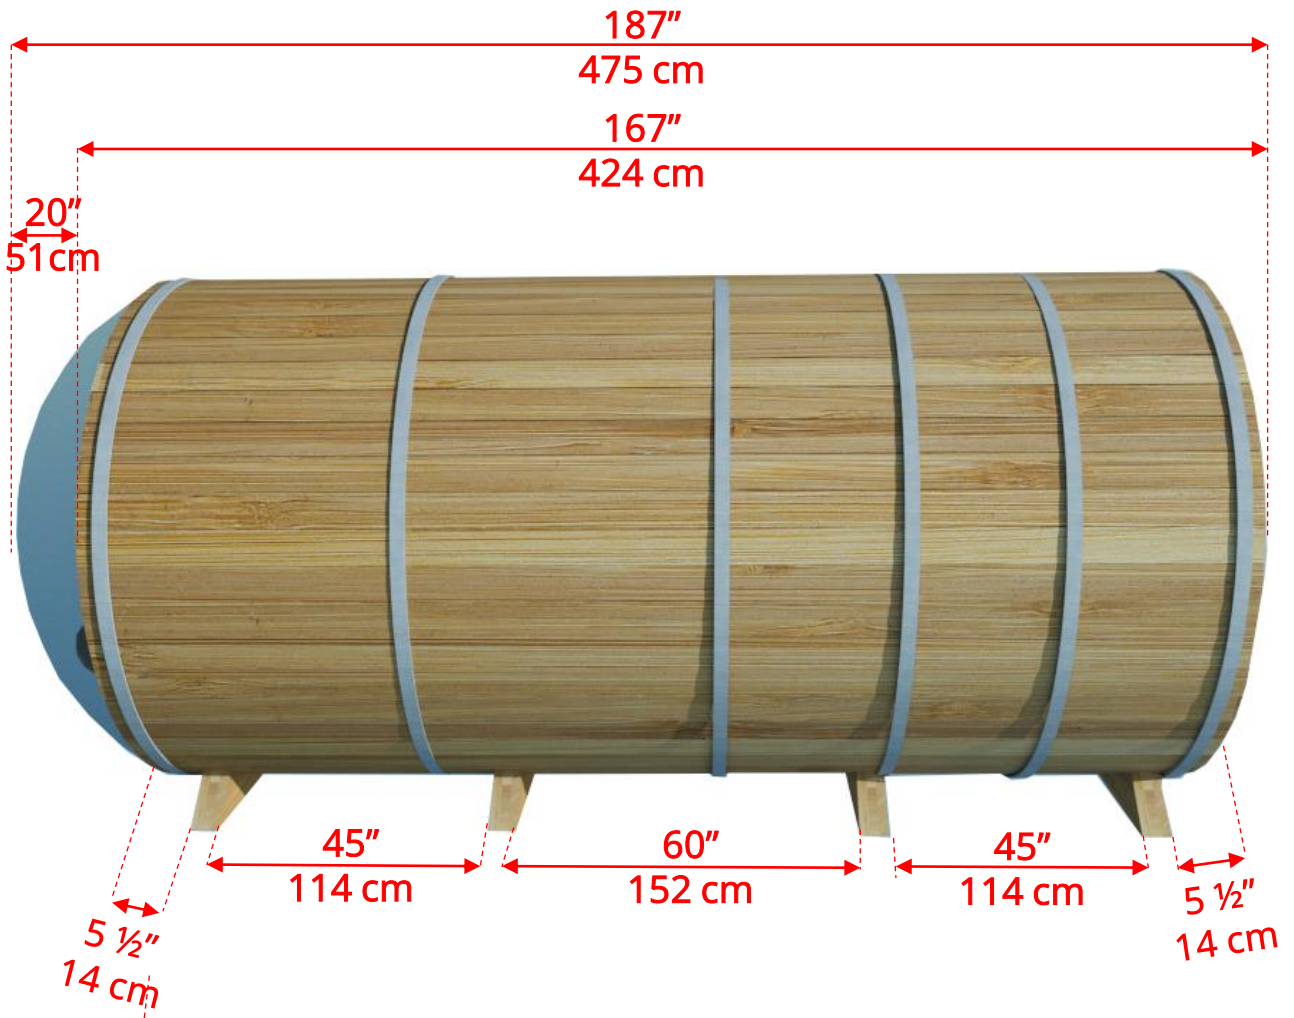

## 7'x8' (244cm) Panoramic Barrel Sauna with Changeroom & Porch

### 7'x8' (244cm) Panoramic Barrel Sauna with Changeroom & Porch