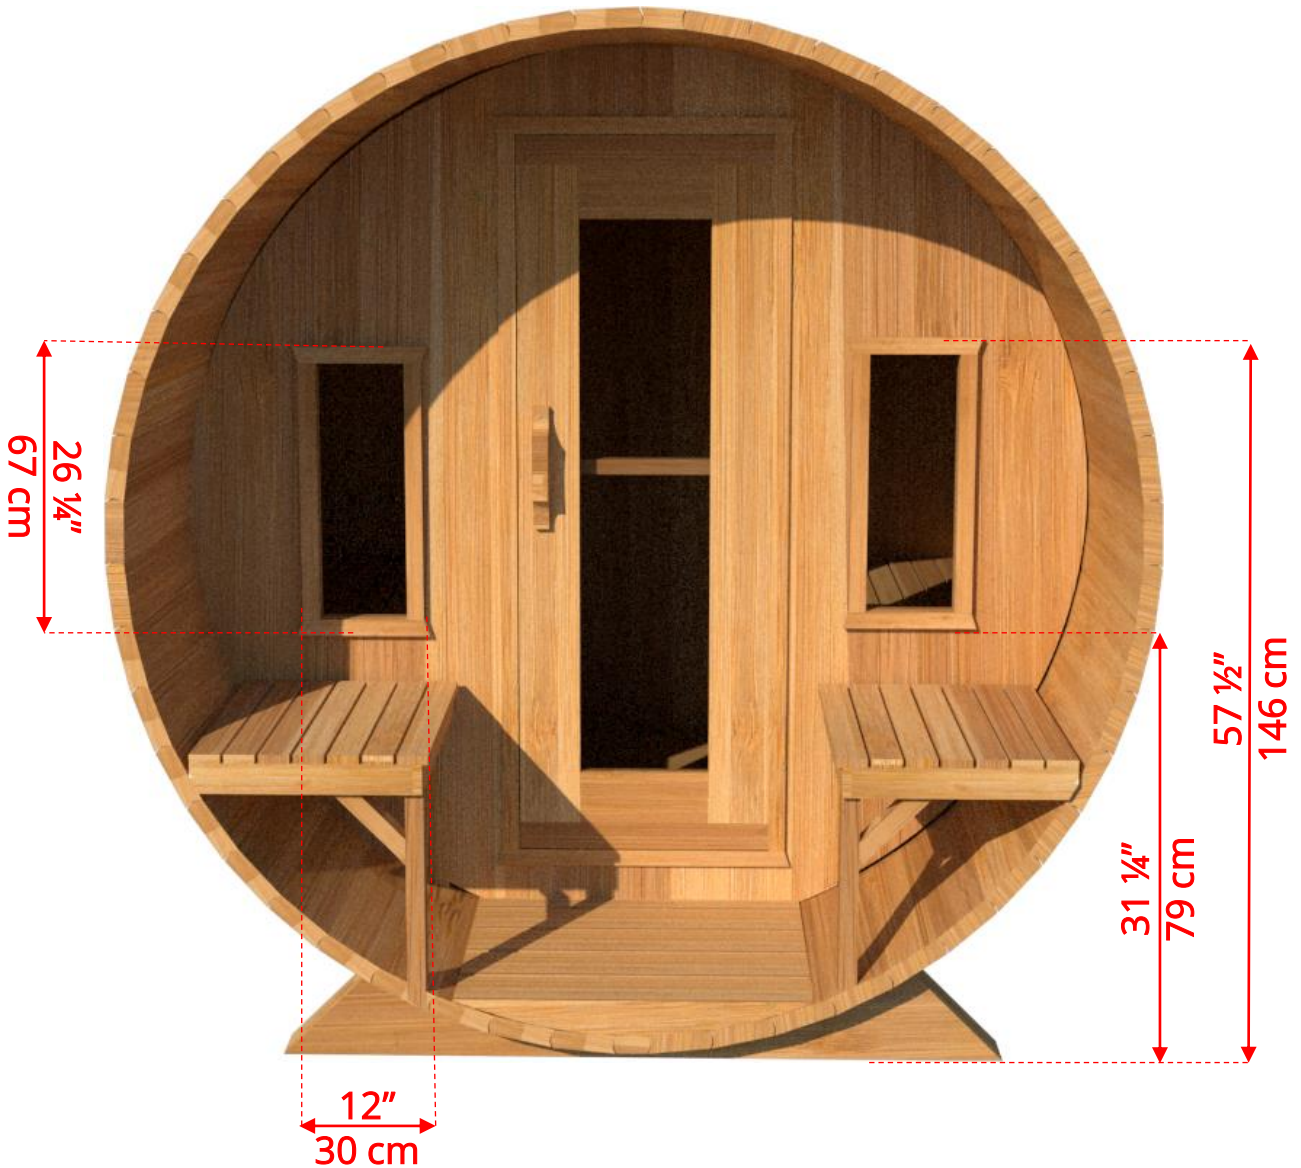

# 780PVCP/782PVCP 7'x8' (244cm) Panoramic Barrel Sauna with Changeroom & Porch

## Lounge Sauna Benches

*(Full length bench on both sides if wood or Floor Model Heater is chosen)*

*Please note that shorter bench and Changeroom benches are not adjustable!*

### 7'x8' (244cm) Barrel Sauna with Changeroom & Porch

W2

2 Windows in Front Wall

*2 windows not available on changeroom wall if electric heater is chosen*