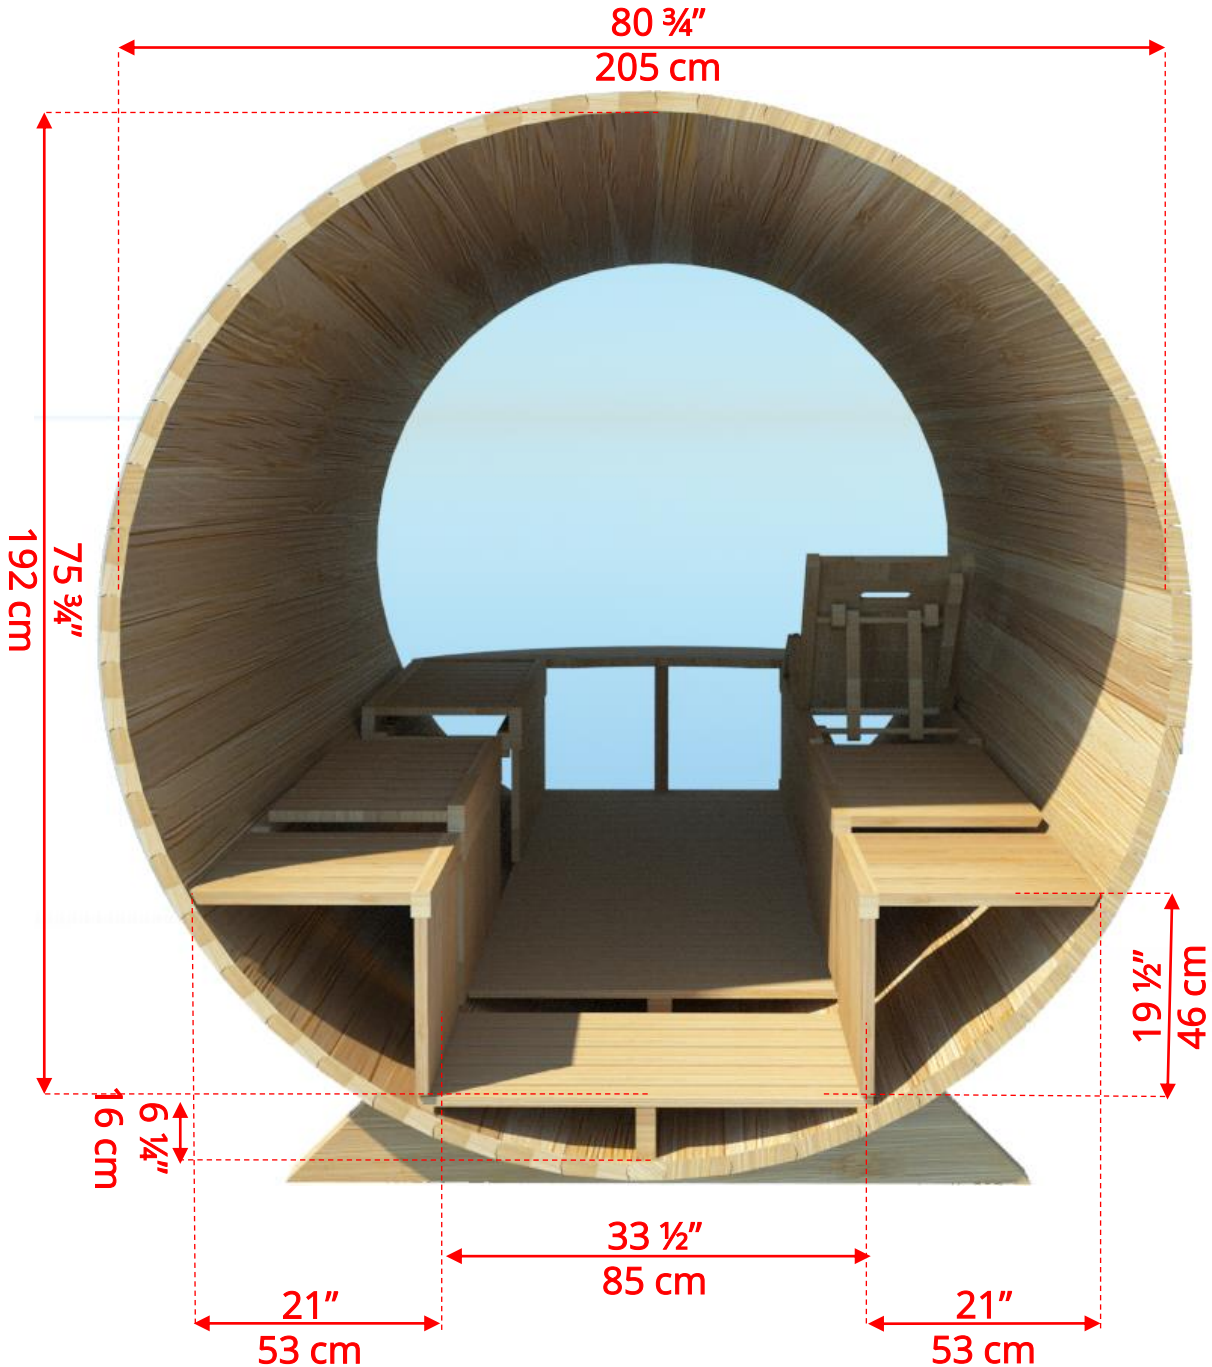

780PVCP/782PVCP

7'x8' (244cm) Panoramic Barrel Sauna with Changeroom & Porch

Lounge Sauna Benches