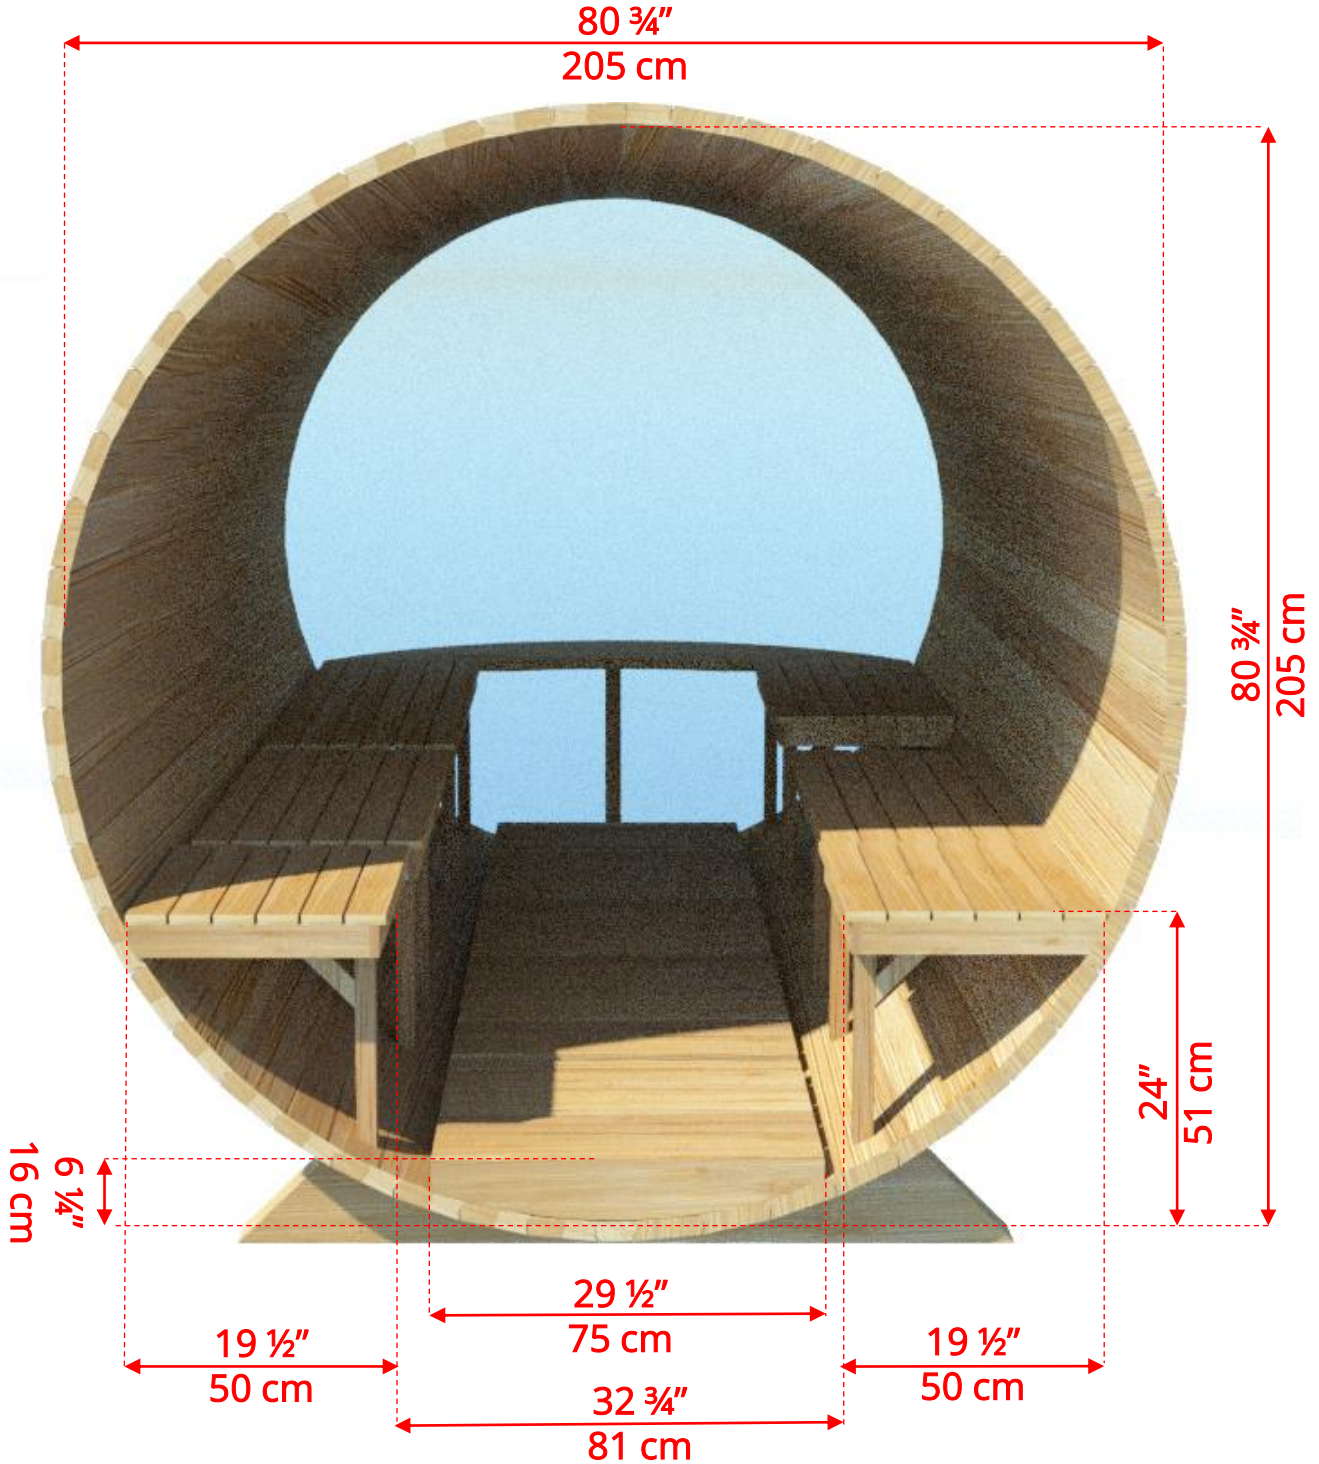

## 7'x8' (244cm) Panoramic Barrel Sauna with Changeroom & Porch

### 7'x8' (244cm) Panoramic Barrel Sauna with Changeroom & Porch

## 7'x8' (244cm) Panoramic Barrel Sauna with Changeroom & Porch

*Standard bench layout shown with optional sauna floor*

## 7'x8' (244cm) Panoramic Barrel Sauna with Changeroom & Porch

*(Full length bench on both sides if wood or Floor Model Heater is chosen)*