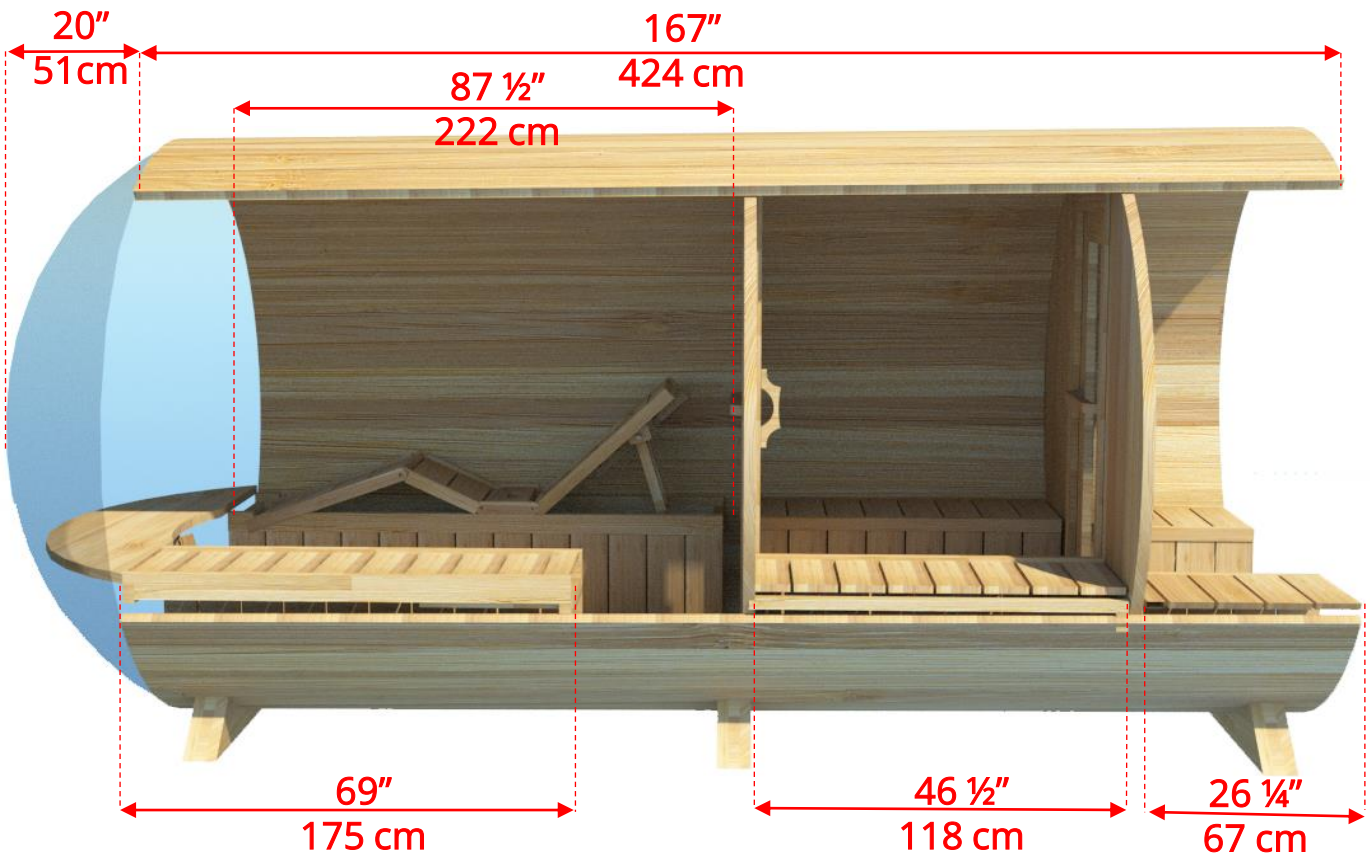

780PVCP/782PVCP 7'x8' (244cm) Panoramic Barrel Sauna with Changeroom & Porch

Lounge Sauna Benches

(Full length bench on both sides if wood or Floor Model Heater is chosen)

Please note that shorter bench and Changeroom benches are not adjustable!