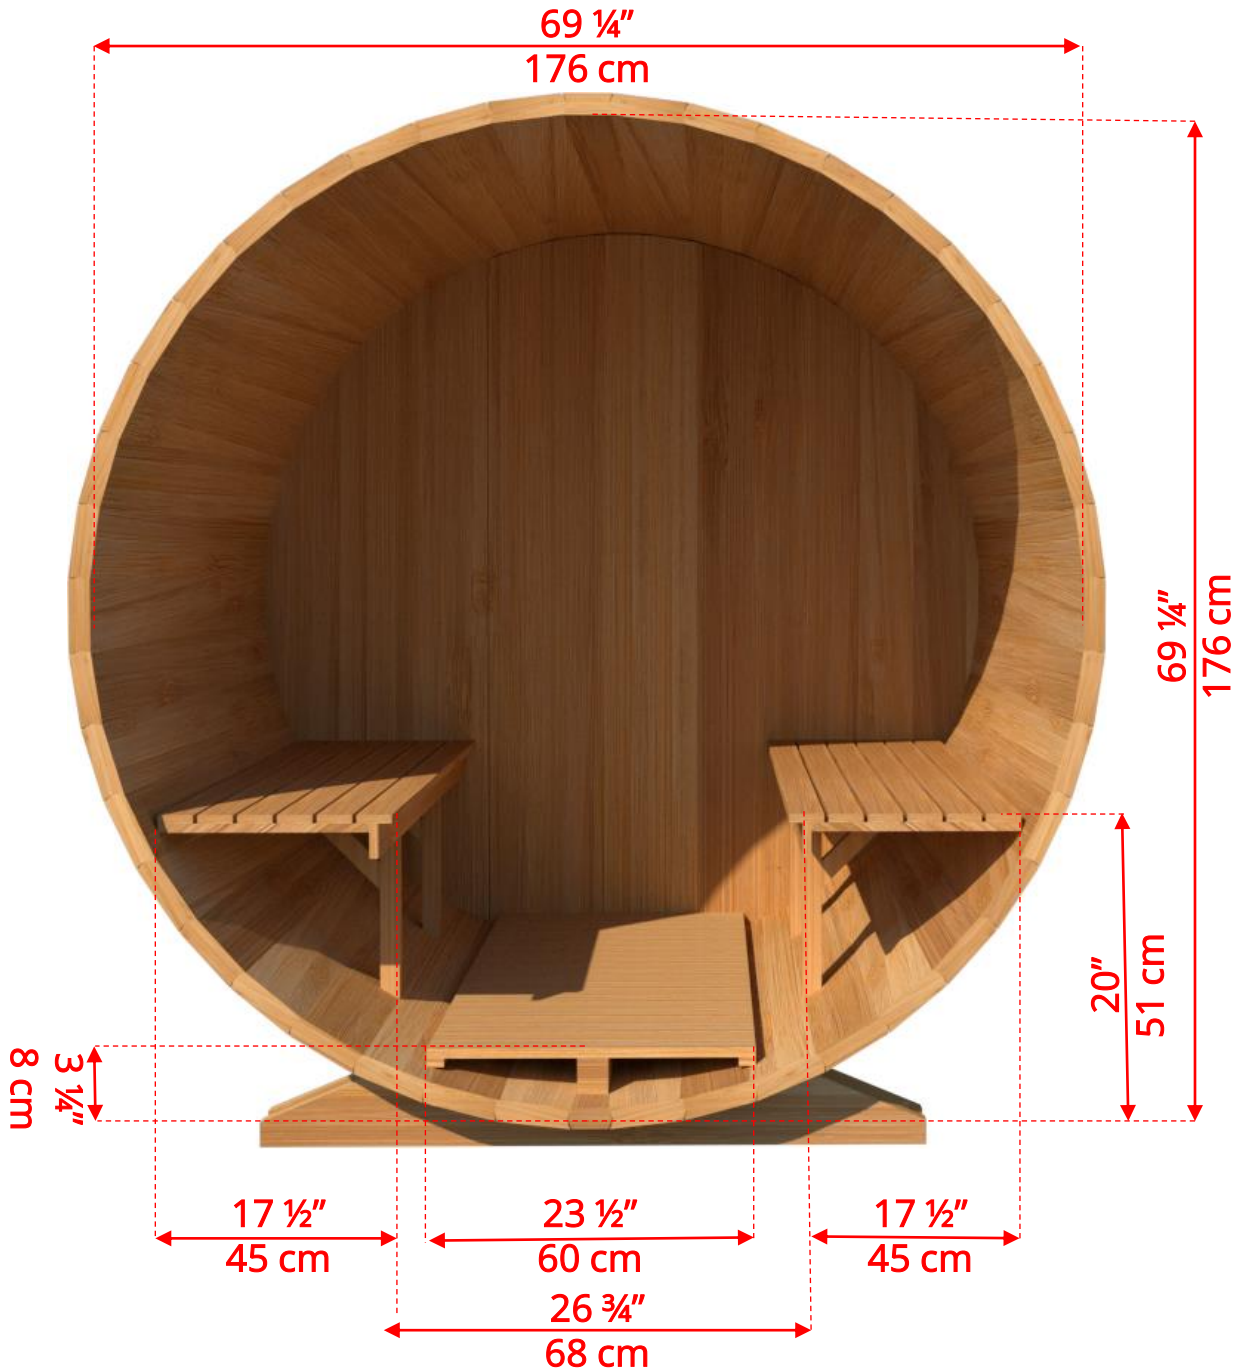

660/662 6'x6' (182cm) Barrel Sauna

660/662 6'x6' (182cm) Barrel Sauna

- *Standard bench layout shown with optional sauna floor*

660/662 6'x6' (182cm) Barrel Sauna

660/662 6'x6' (182cm) Barrel Sauna

Signature Sauna Benches

660/662 6'x6' (182cm) Barrel Sauna

2 Windows in Front Wall

2 windows available on back wall at same measurements as front wall

660/662 6'x6' (182cm) Barrel Sauna

Rectangle Window in Back Wall

Not Available with Wood Burning Heater

660/662 6'x6' (182cm) Barrel Sauna

Wood Burning Heater