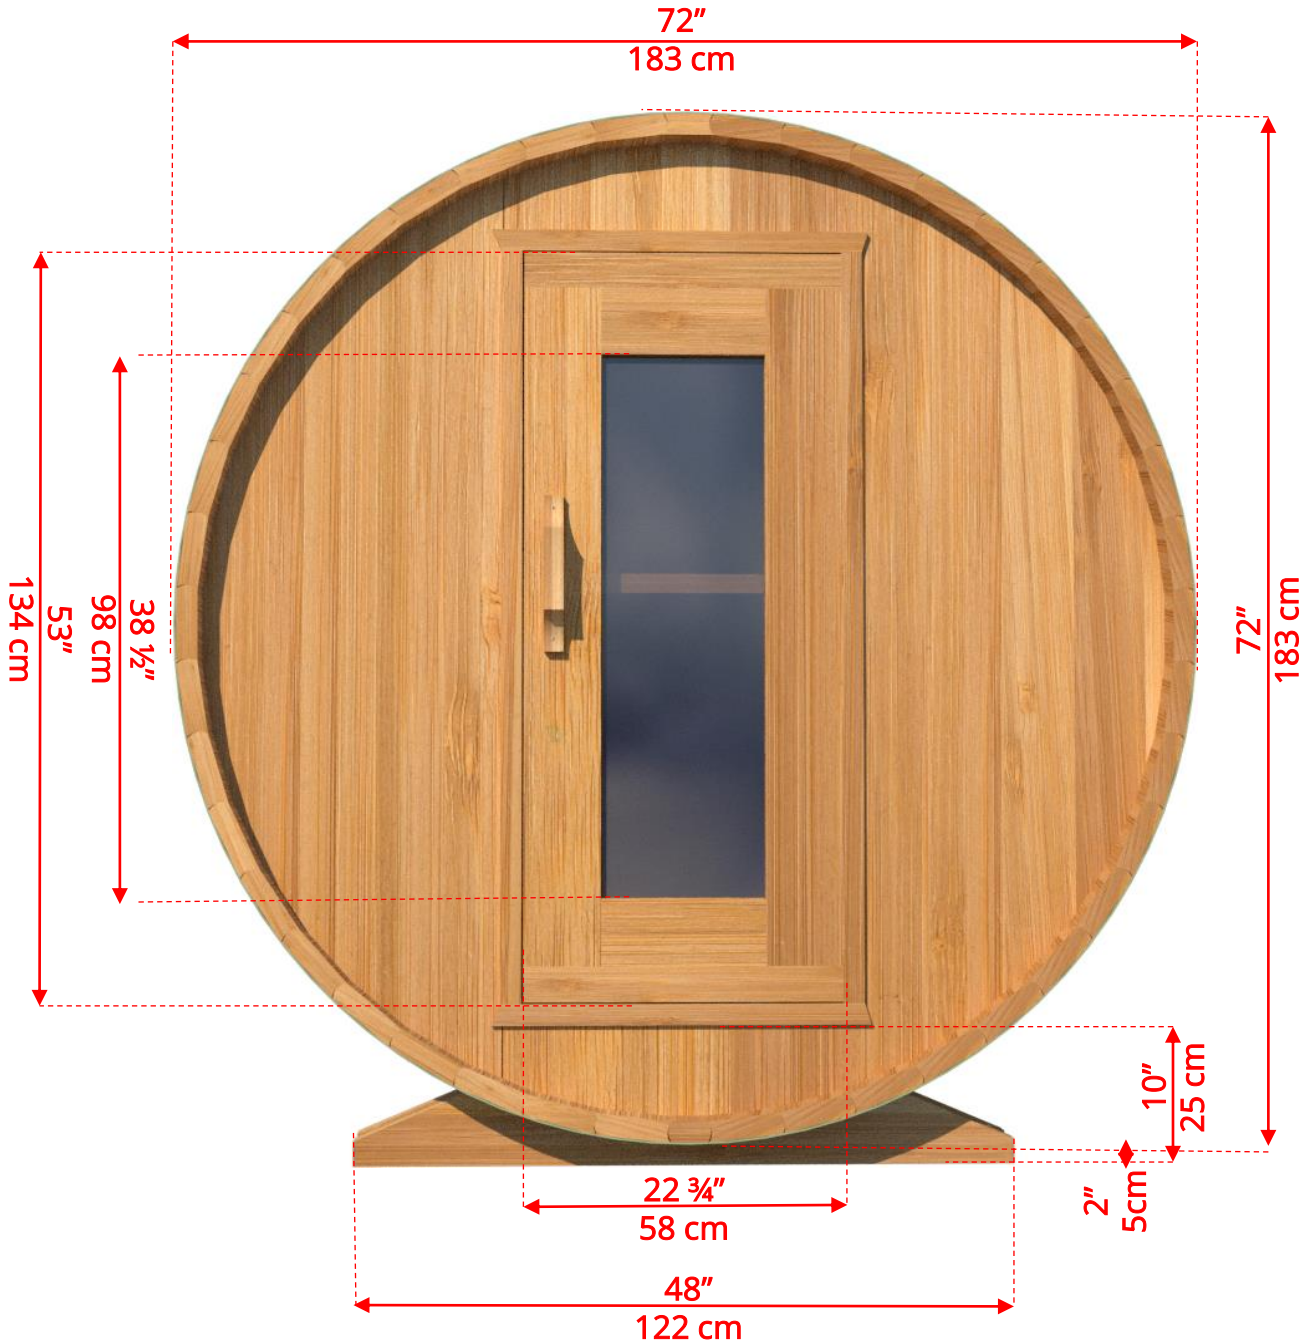

660/662 6'x6' (182cm) Barrel Sauna

660/662 6'x6' (182cm) Barrel Sauna

- *Standard bench layout shown with optional sauna floor*

660/662 6'x6' (182cm) Barrel Sauna

660/662 6'x6' (182cm) Barrel Sauna

Signature Sauna Benches

660/662 6'x6' (182cm) Barrel Sauna

2 Windows in Front Wall

2 windows available on back wall at same measurements as front wall

660/662 6'x6' (182cm) Barrel Sauna

Rectangle Window in Back Wall

Not Available with Wood Burning Heater

660/662 6'x6' (182cm) Barrel Sauna

Wood Burning Heater