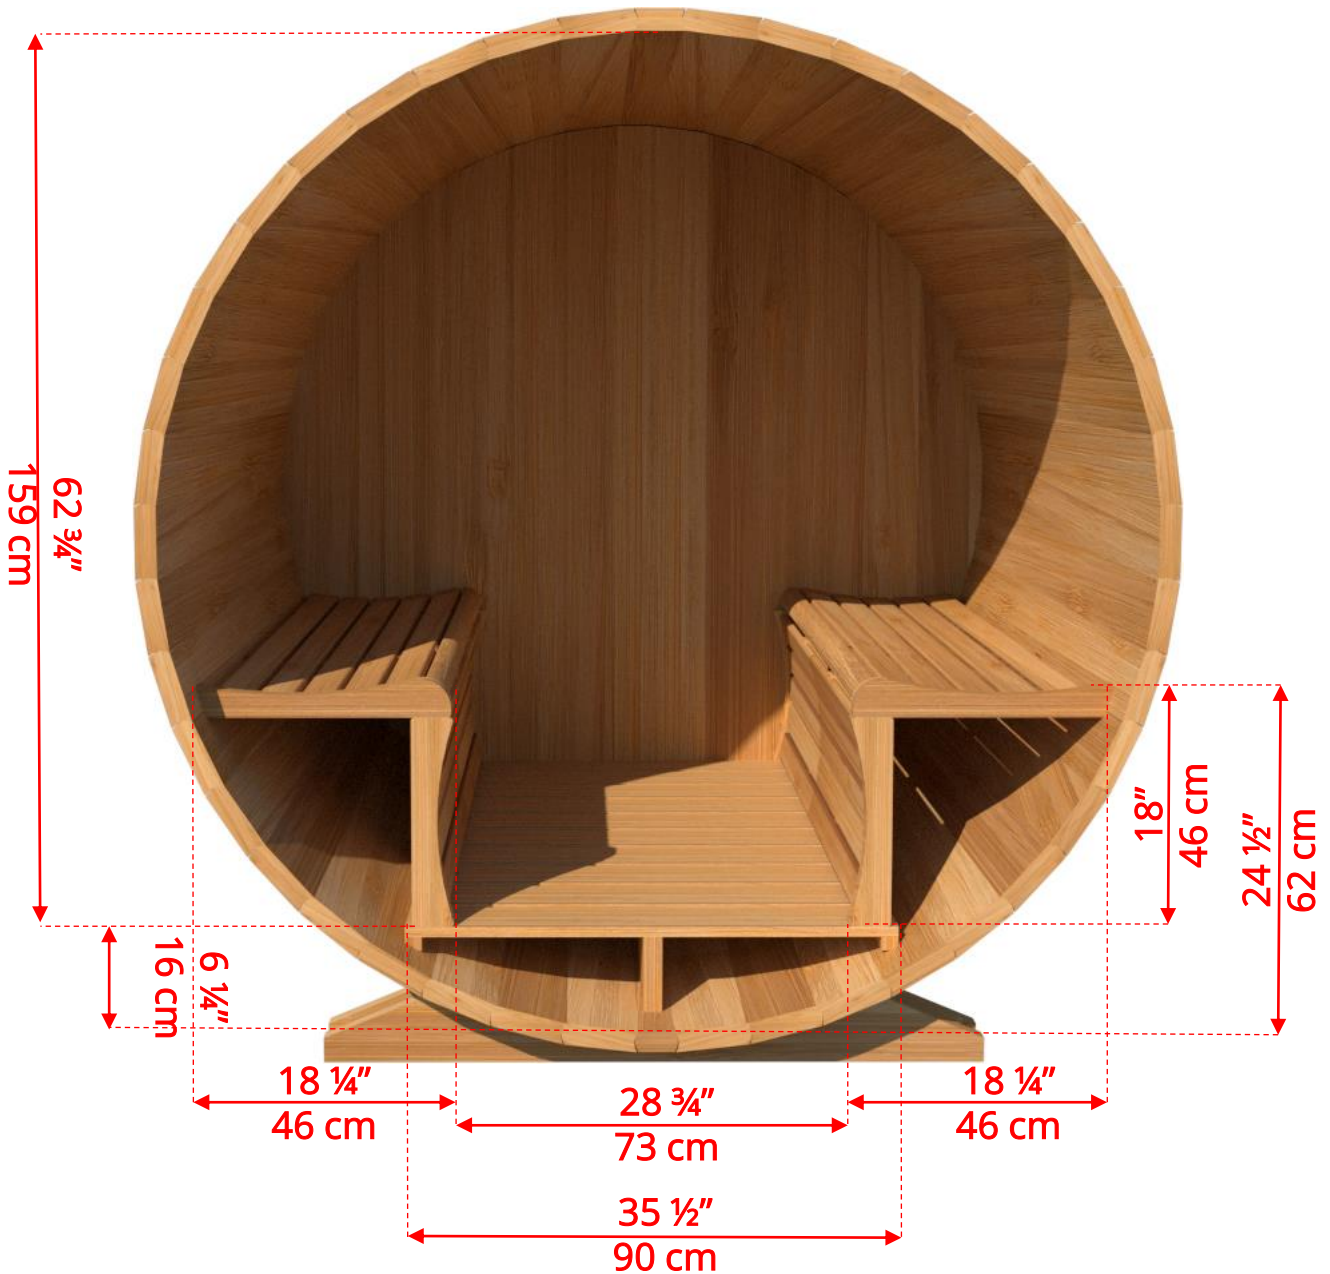

660/662 6'x6' (182cm) Barrel Sauna

660/662 6'x6' (182cm) Barrel Sauna

- *Standard bench layout shown with optional sauna floor*

660/662 6'x6' (182cm) Barrel Sauna

660/662 6'x6' (182cm) Barrel Sauna

Signature Sauna Benches

660/662 6'x6' (182cm) Barrel Sauna

2 Windows in Front Wall

2 windows available on back wall at same measurements as front wall

660/662 6'x6' (182cm) Barrel Sauna

Rectangle Window in Back Wall

Not Available with Wood Burning Heater

660/662 6'x6' (182cm) Barrel Sauna

Wood Burning Heater