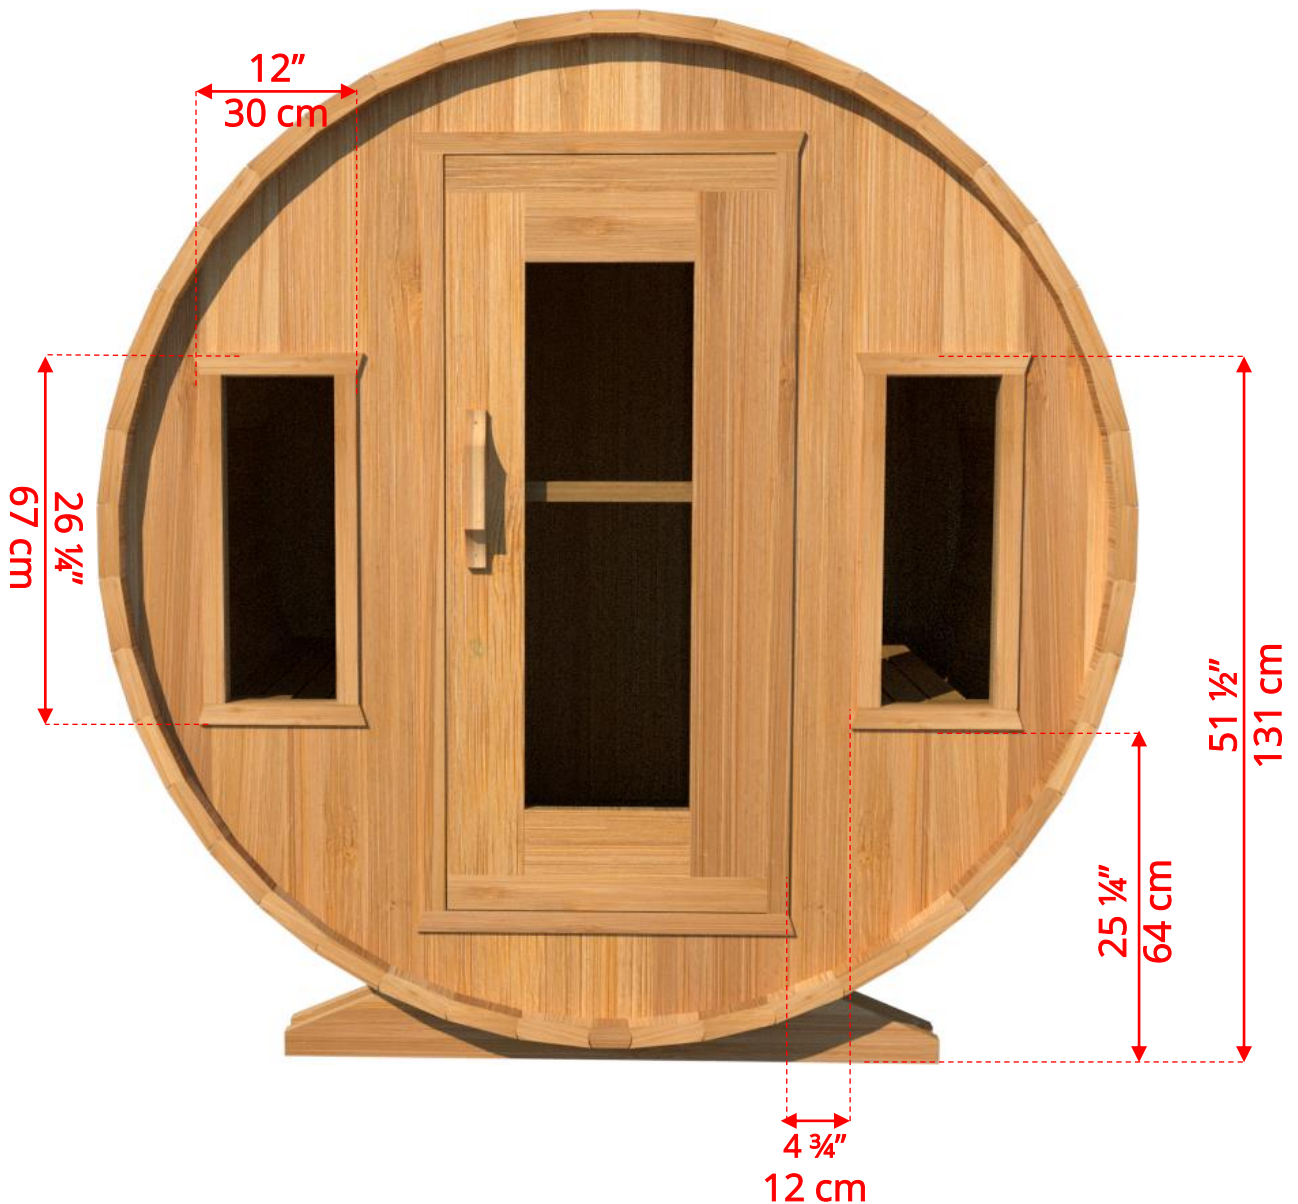

660/662 6'x6' (182cm) Barrel Sauna

660/662 6'x6' (182cm) Barrel Sauna

- *Standard bench layout shown with optional sauna floor*

660/662 6'x6' (182cm) Barrel Sauna

660/662 6'x6' (182cm) Barrel Sauna

Signature Sauna Benches

660/662 6'x6' (182cm) Barrel Sauna

2 Windows in Front Wall

2 windows available on back wall at same measurements as front wall

660/662 6'x6' (182cm) Barrel Sauna

Rectangle Window in Back Wall

Not Available with Wood Burning Heater

660/662 6'x6' (182cm) Barrel Sauna

Wood Burning Heater