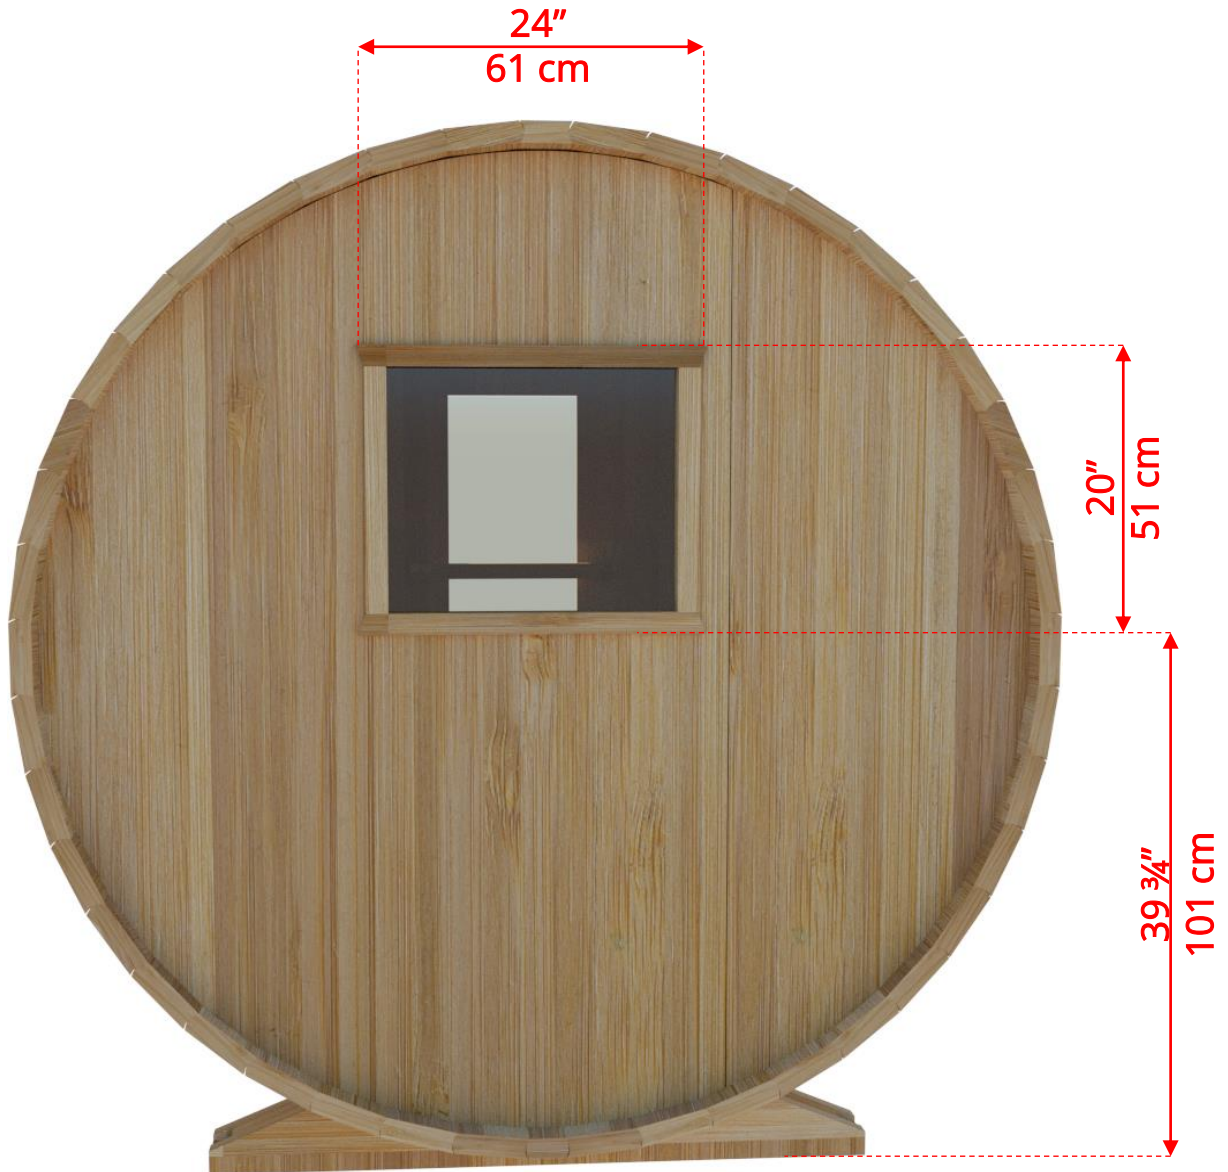

660/662 6'x6' (182cm) Barrel Sauna

660/662 6'x6' (182cm) Barrel Sauna

- *Standard bench layout shown with optional sauna floor*

660/662 6'x6' (182cm) Barrel Sauna

660/662 6'x6' (182cm) Barrel Sauna

Signature Sauna Benches

660/662 6'x6' (182cm) Barrel Sauna

2 Windows in Front Wall

2 windows available on back wall at same measurements as front wall

660/662 6'x6' (182cm) Barrel Sauna

Rectangle Window in Back Wall

Not Available with Wood Burning Heater

660/662 6'x6' (182cm) Barrel Sauna

Wood Burning Heater