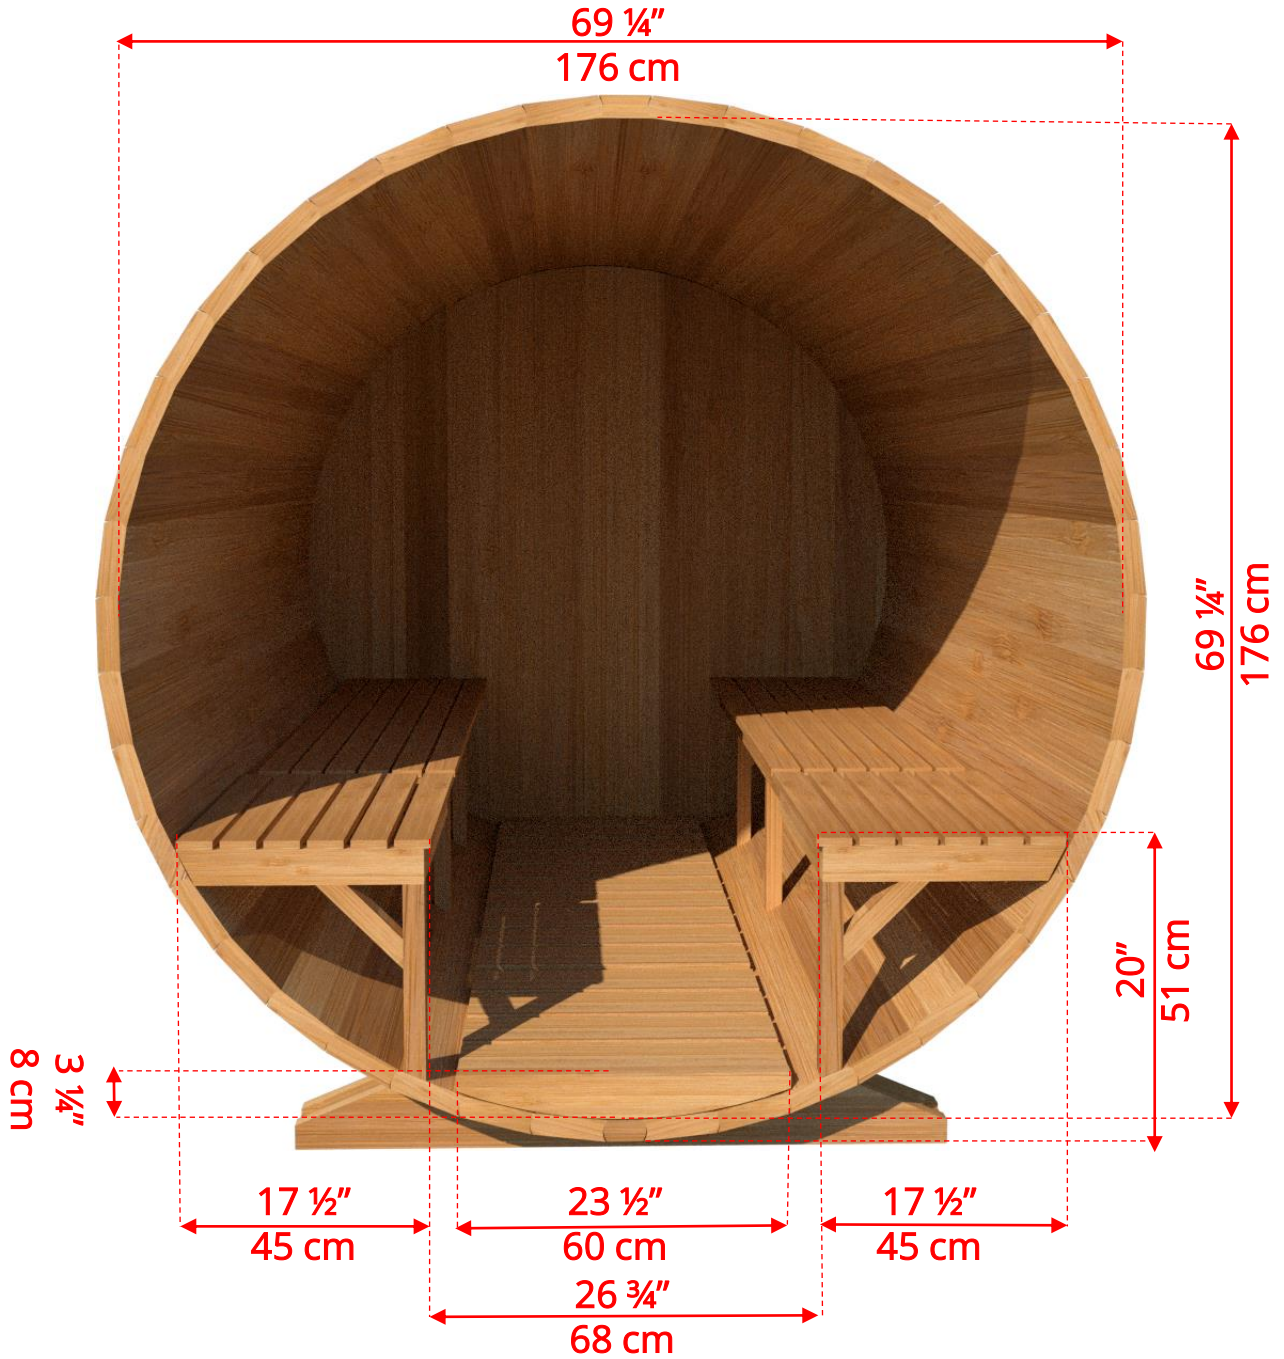

660P/662P

6'x6' (182cm) Barrel Sauna with Porch

Standard bench layout shown with optional standard porch floor

660P/662P

6'x6' (182cm) Barrel Sauna with Porch

Standard bench layout shown with optional standard floor

660P/662P

6'x6' (182cm) Barrel Sauna with Porch

660P/662P 6'x6' (182cm) Barrel Sauna with Porch

Signature Sauna Benches

660P/662P 6'x6' (182cm) Barrel Sauna with Porch

Signature Sauna Benches

660P/662P

6'x6' (182cm) Barrel Sauna with Porch

2 Windows in Front Wall

2 windows available on back wall at same measurements as front wall

660P/662P 6'x6' (182cm) Barrel Sauna with Porch

Rectangle Window in Back Wall

660P/662P 6'x6' (182cm) Barrel Sauna with Porch

Wood Burning Heater

*Please note – Drawing shows
sauna room measurements only.*