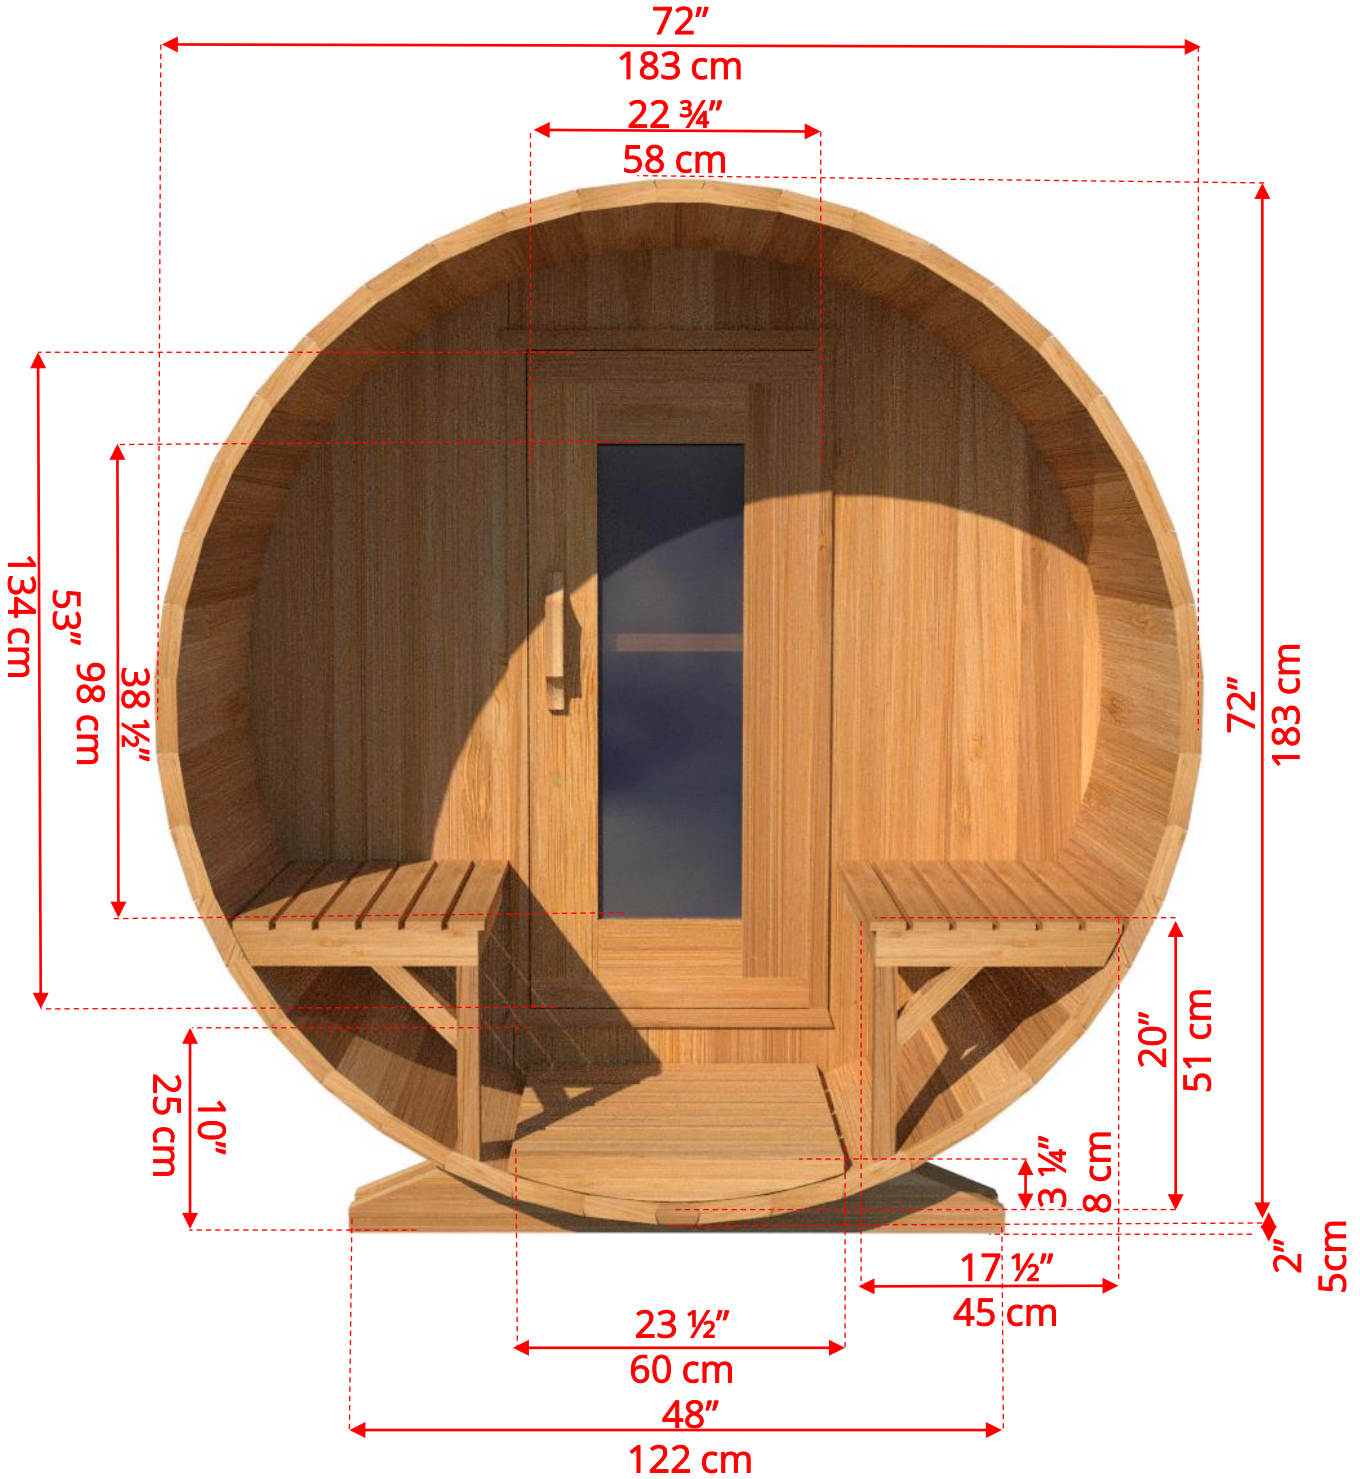

660P/662P

6'x6' (182cm) Barrel Sauna with Porch

Standard bench layout shown with optional standard porch floor

660P/662P

6'x6' (182cm) Barrel Sauna with Porch

Standard bench layout shown with optional standard floor

660P/662P

6'x6' (182cm) Barrel Sauna with Porch

660P/662P 6'x6' (182cm) Barrel Sauna with Porch

Signature Sauna Benches

660P/662P 6'x6' (182cm) Barrel Sauna with Porch

Signature Sauna Benches

660P/662P

6'x6' (182cm) Barrel Sauna with Porch

2 Windows in Front Wall

2 windows available on back wall at same measurements as front wall

660P/662P 6'x6' (182cm) Barrel Sauna with Porch

Rectangle Window in Back Wall

660P/662P 6'x6' (182cm) Barrel Sauna with Porch

Wood Burning Heater

*Please note – Drawing shows
sauna room measurements only.*