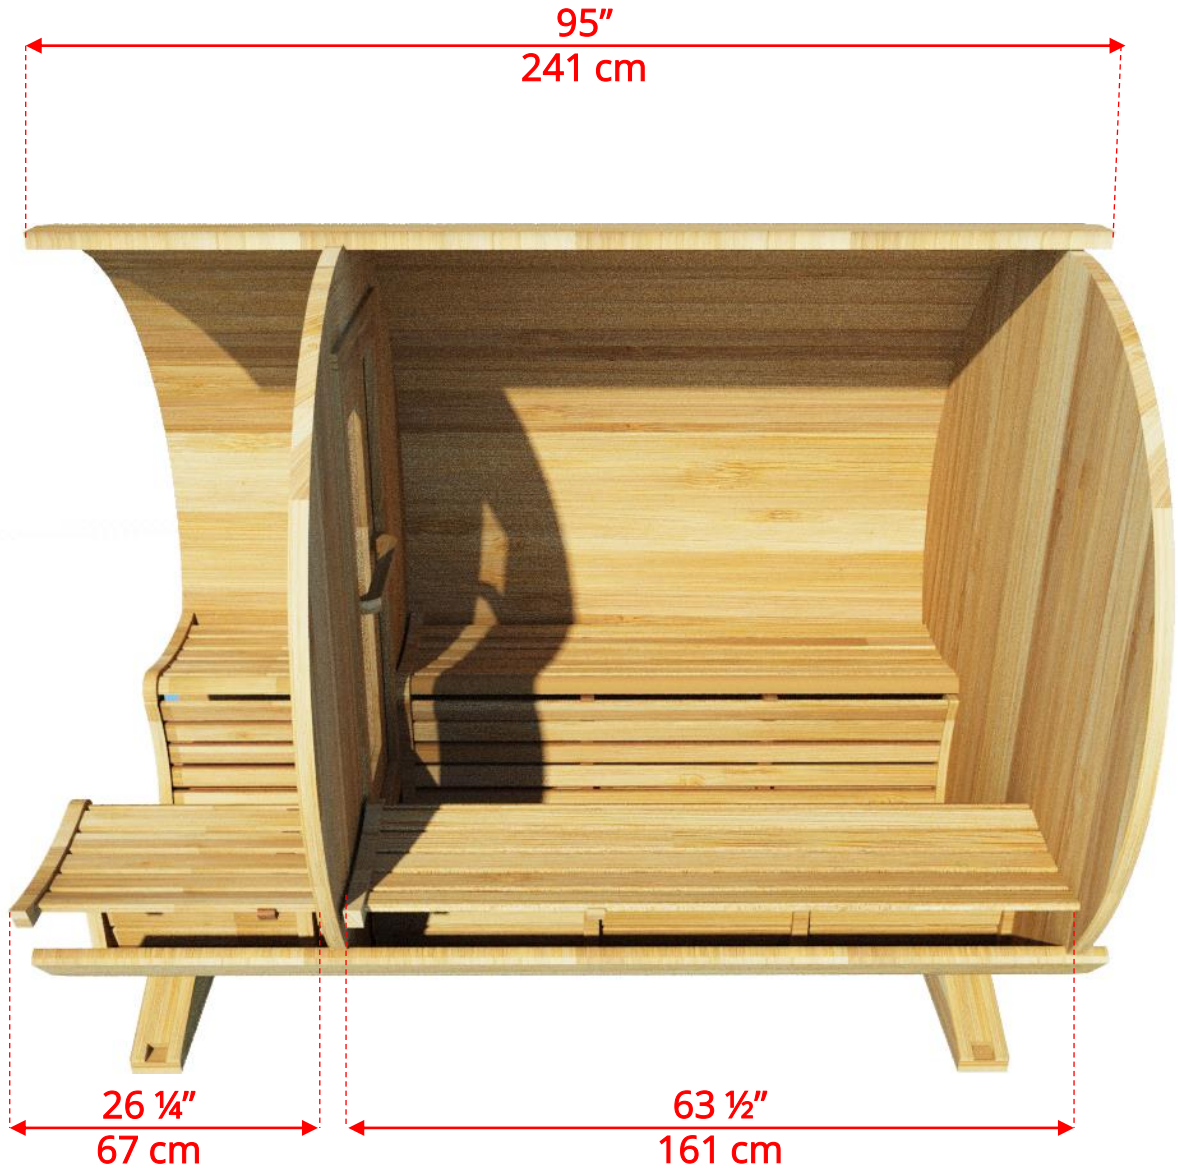

660P/662P

6'x6' (182cm) Barrel Sauna with Porch

Standard bench layout shown with optional standard porch floor

660P/662P

6'x6' (182cm) Barrel Sauna with Porch

Standard bench layout shown with optional standard floor

660P/662P

6'x6' (182cm) Barrel Sauna with Porch

660P/662P 6'x6' (182cm) Barrel Sauna with Porch

Signature Sauna Benches

660P/662P 6'x6' (182cm) Barrel Sauna with Porch

Signature Sauna Benches

660P/662P

6'x6' (182cm) Barrel Sauna with Porch

2 Windows in Front Wall

2 windows available on back wall at same measurements as front wall

660P/662P 6'x6' (182cm) Barrel Sauna with Porch

Rectangle Window in Back Wall

660P/662P 6'x6' (182cm) Barrel Sauna with Porch