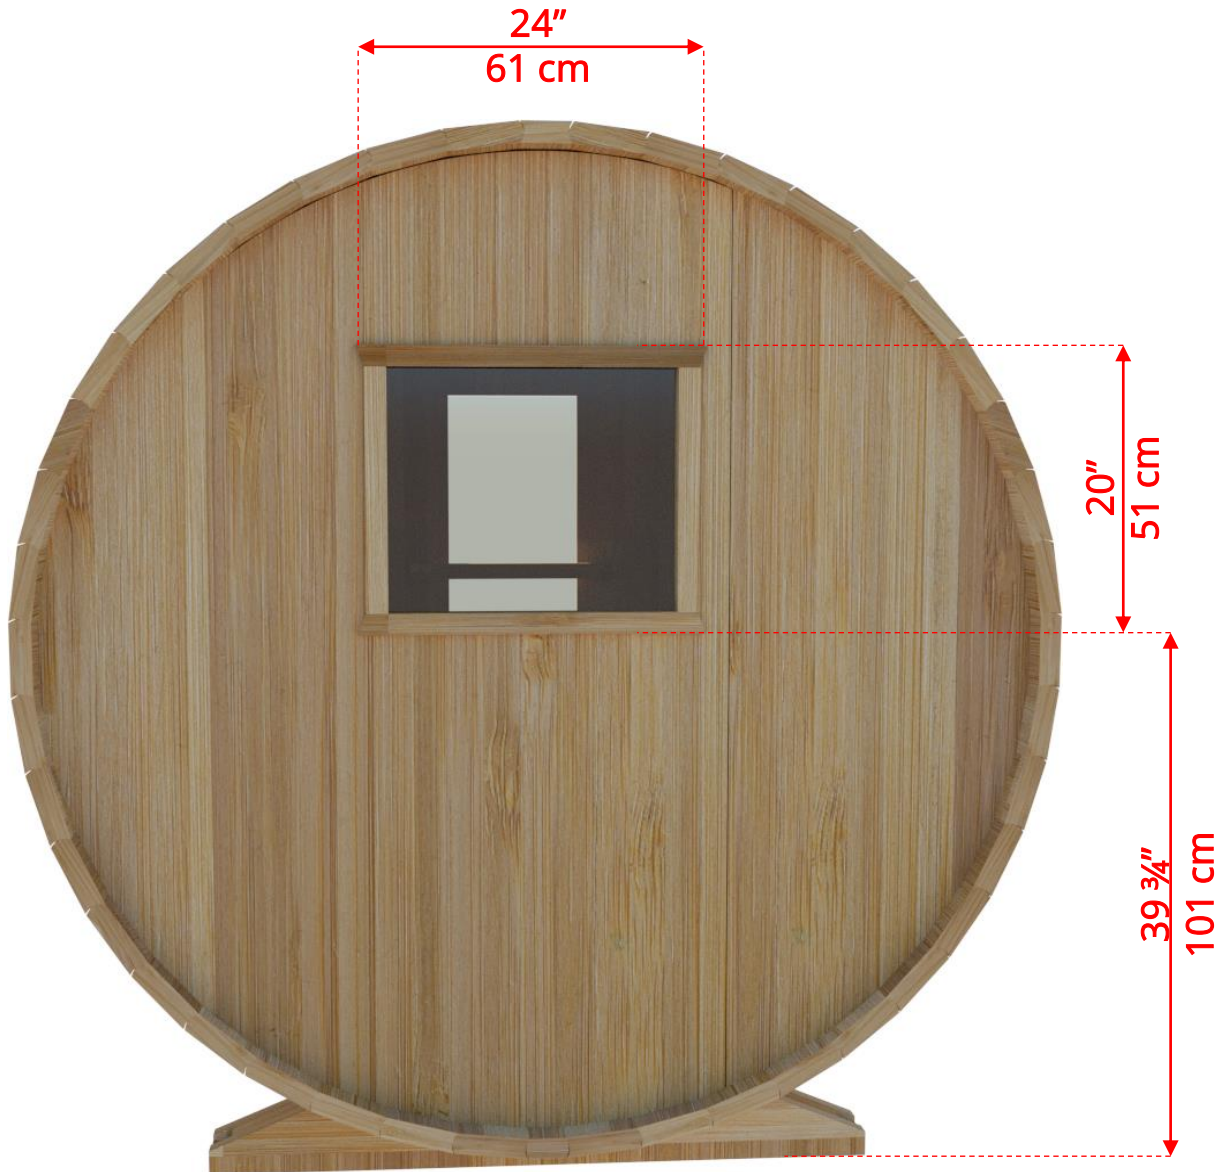

660P/662P

6'x6' (182cm) Barrel Sauna with Porch

Standard bench layout shown with optional standard porch floor

660P/662P

6'x6' (182cm) Barrel Sauna with Porch

Standard bench layout shown with optional standard floor

660P/662P

6'x6' (182cm) Barrel Sauna with Porch

660P/662P 6'x6' (182cm) Barrel Sauna with Porch

Signature Sauna Benches

660P/662P 6'x6' (182cm) Barrel Sauna with Porch

Signature Sauna Benches

660P/662P

6'x6' (182cm) Barrel Sauna with Porch

2 Windows in Front Wall

2 windows available on back wall at same measurements as front wall

660P/662P 6'x6' (182cm) Barrel Sauna with Porch

Rectangle Window in Back Wall

660P/662P 6'x6' (182cm) Barrel Sauna with Porch