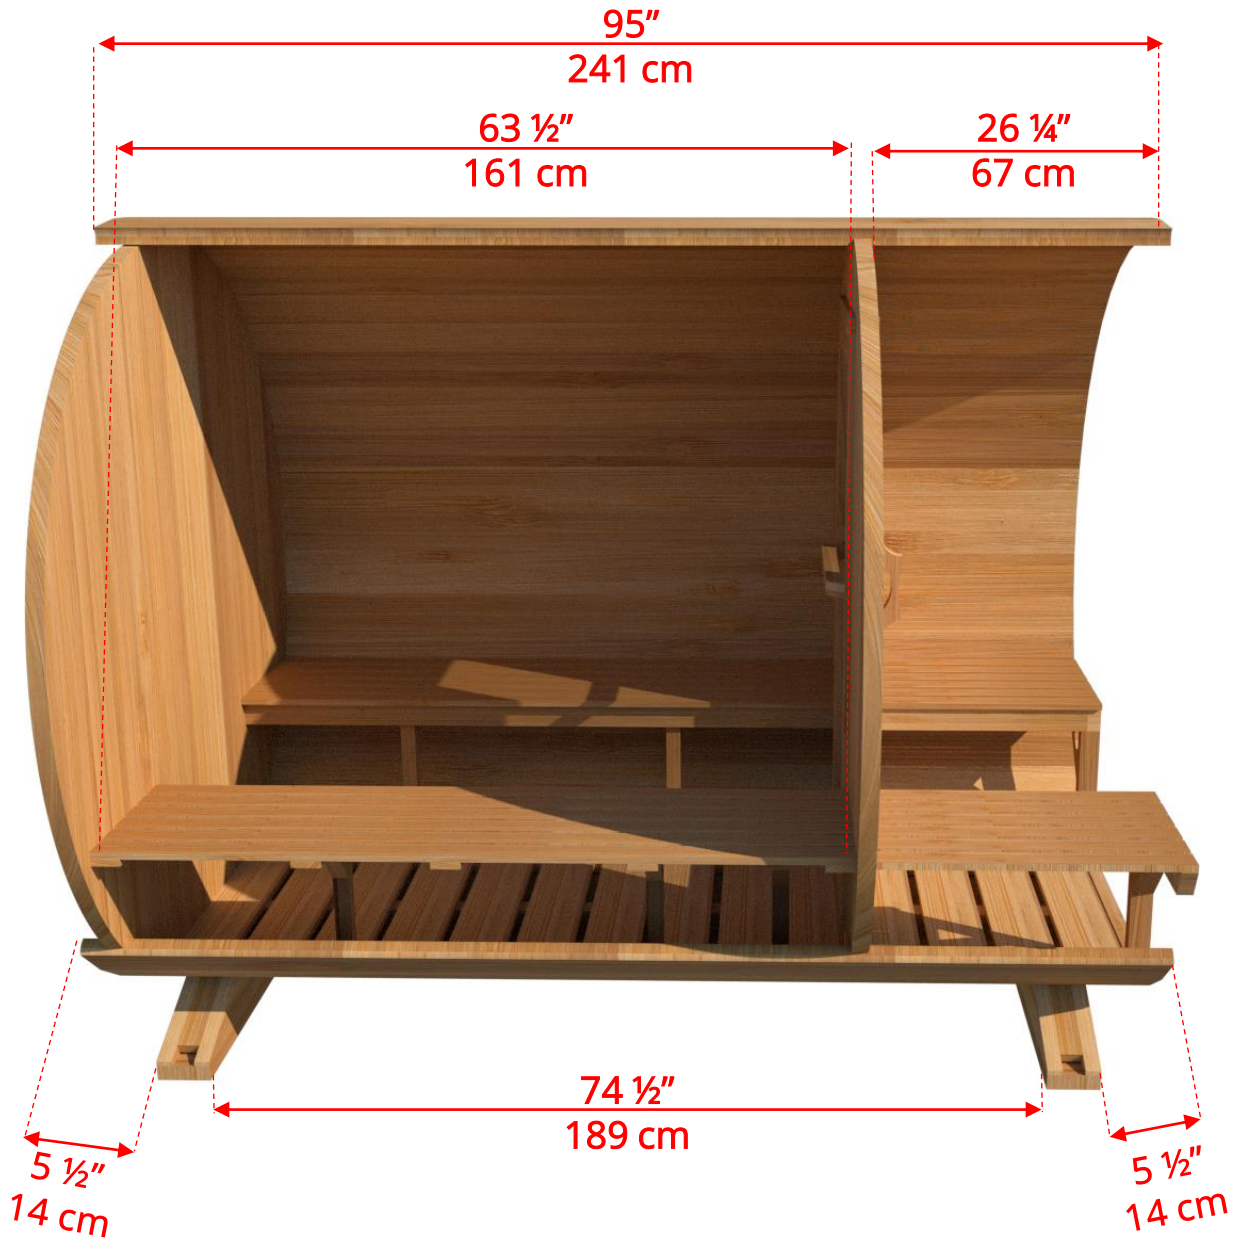

660P/662P

6'x6' (182cm) Barrel Sauna with Porch

Standard bench layout shown with optional standard porch floor

660P/662P

6'x6' (182cm) Barrel Sauna with Porch

Standard bench layout shown with optional standard floor

660P/662P

6'x6' (182cm) Barrel Sauna with Porch

660P/662P 6'x6' (182cm) Barrel Sauna with Porch

Signature Sauna Benches

660P/662P 6'x6' (182cm) Barrel Sauna with Porch

Signature Sauna Benches

660P/662P

6'x6' (182cm) Barrel Sauna with Porch

2 Windows in Front Wall

2 windows available on back wall at same measurements as front wall

660P/662P 6'x6' (182cm) Barrel Sauna with Porch

Rectangle Window in Back Wall

660P/662P 6'x6' (182cm) Barrel Sauna with Porch