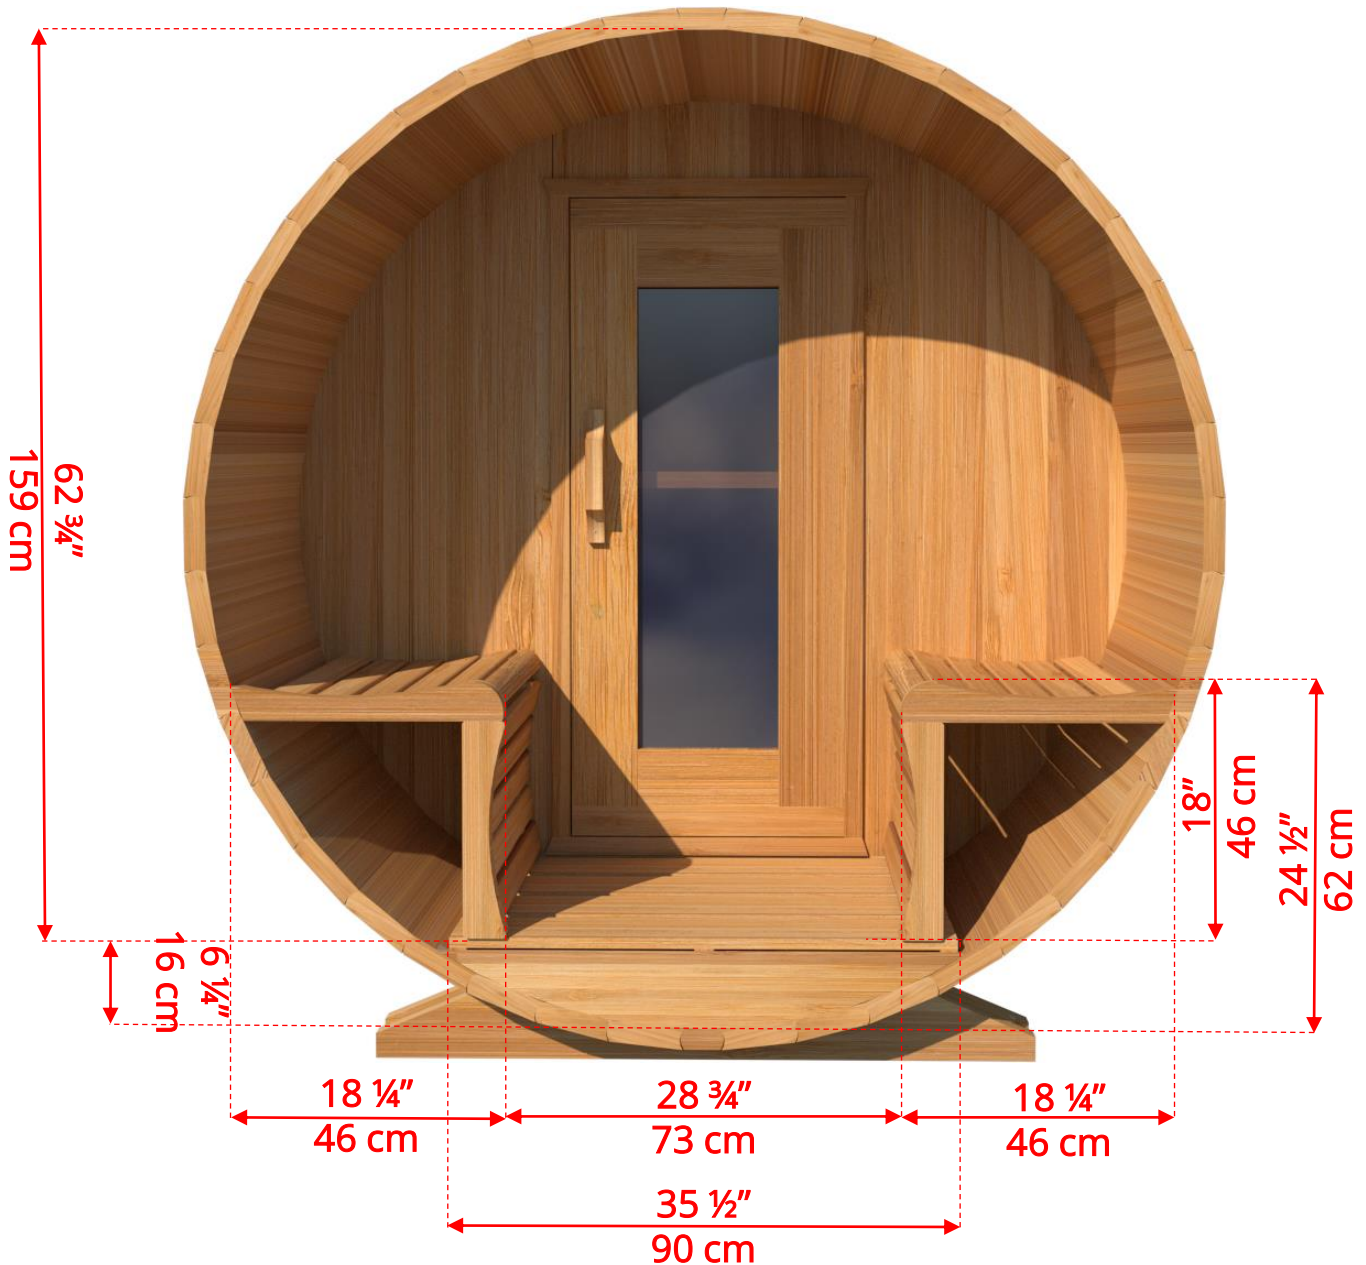

660P/662P

6'x6' (182cm) Barrel Sauna with Porch

Standard bench layout shown with optional standard porch floor

660P/662P

6'x6' (182cm) Barrel Sauna with Porch

Standard bench layout shown with optional standard floor

660P/662P

6'x6' (182cm) Barrel Sauna with Porch

660P/662P 6'x6' (182cm) Barrel Sauna with Porch

Signature Sauna Benches

660P/662P 6'x6' (182cm) Barrel Sauna with Porch

Signature Sauna Benches

660P/662P

6'x6' (182cm) Barrel Sauna with Porch

2 Windows in Front Wall

2 windows available on back wall at same measurements as front wall

660P/662P 6'x6' (182cm) Barrel Sauna with Porch

Rectangle Window in Back Wall

660P/662P 6'x6' (182cm) Barrel Sauna with Porch