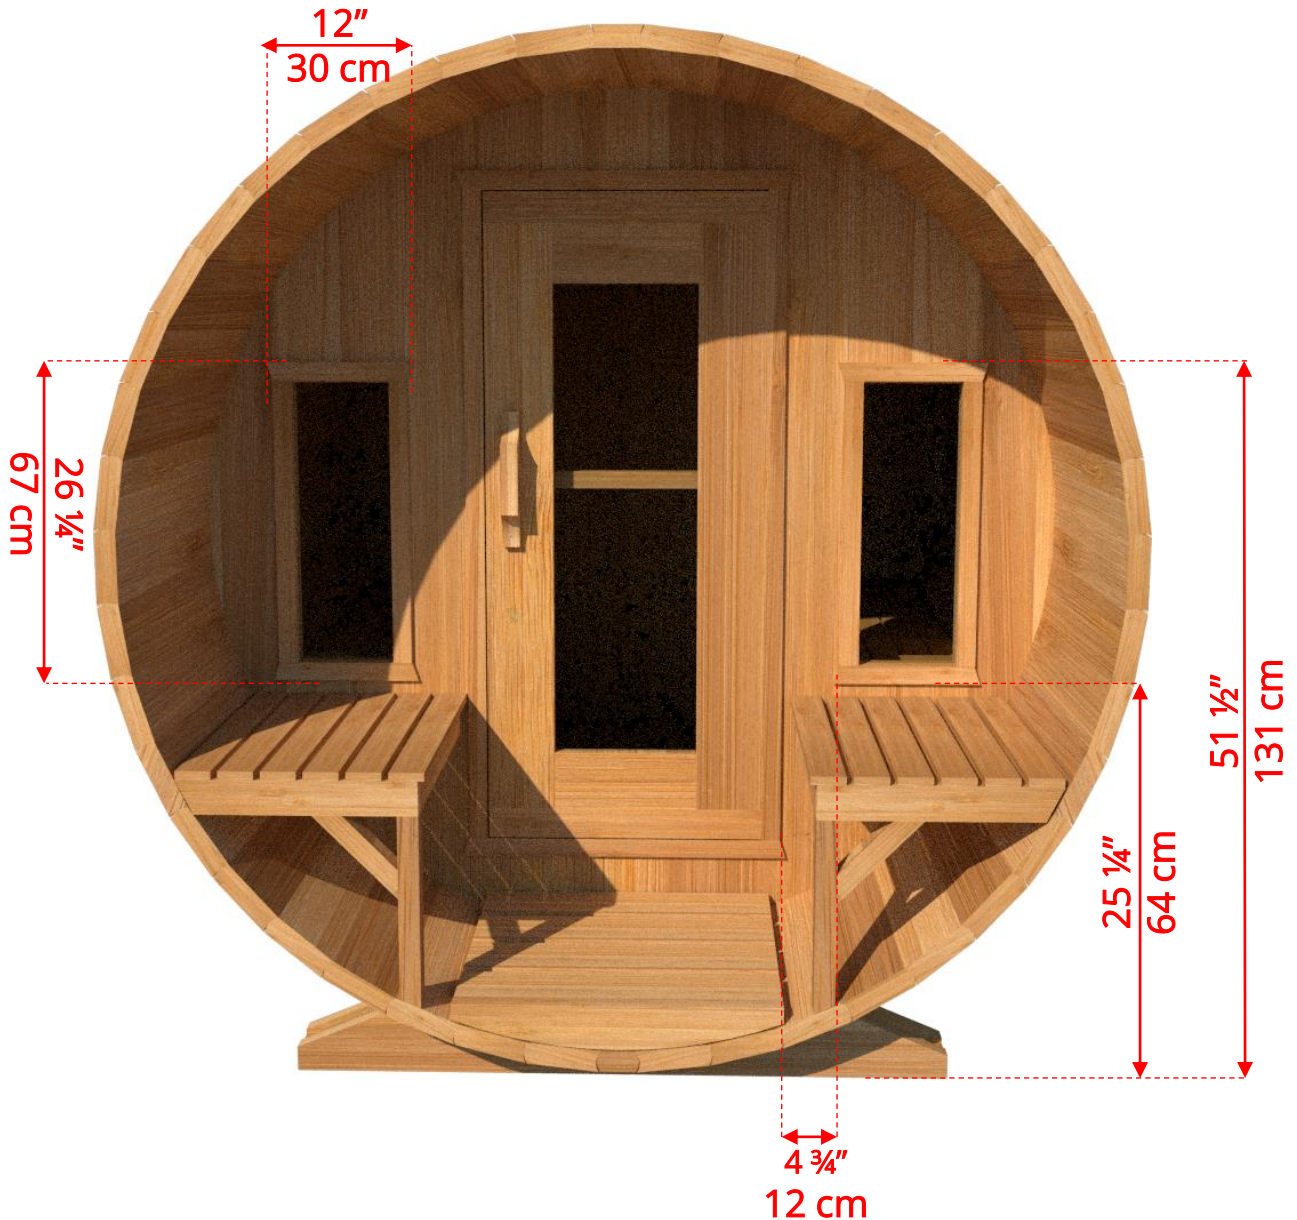

660P/662P

6'x6' (182cm) Barrel Sauna with Porch

Standard bench layout shown with optional standard porch floor

660P/662P

6'x6' (182cm) Barrel Sauna with Porch

Standard bench layout shown with optional standard floor

660P/662P

6'x6' (182cm) Barrel Sauna with Porch

660P/662P 6'x6' (182cm) Barrel Sauna with Porch

Signature Sauna Benches

660P/662P 6'x6' (182cm) Barrel Sauna with Porch

Signature Sauna Benches

660P/662P

6'x6' (182cm) Barrel Sauna with Porch

2 Windows in Front Wall

2 windows available on back wall at same measurements as front wall

660P/662P 6'x6' (182cm) Barrel Sauna with Porch

Rectangle Window in Back Wall

660P/662P 6'x6' (182cm) Barrel Sauna with Porch