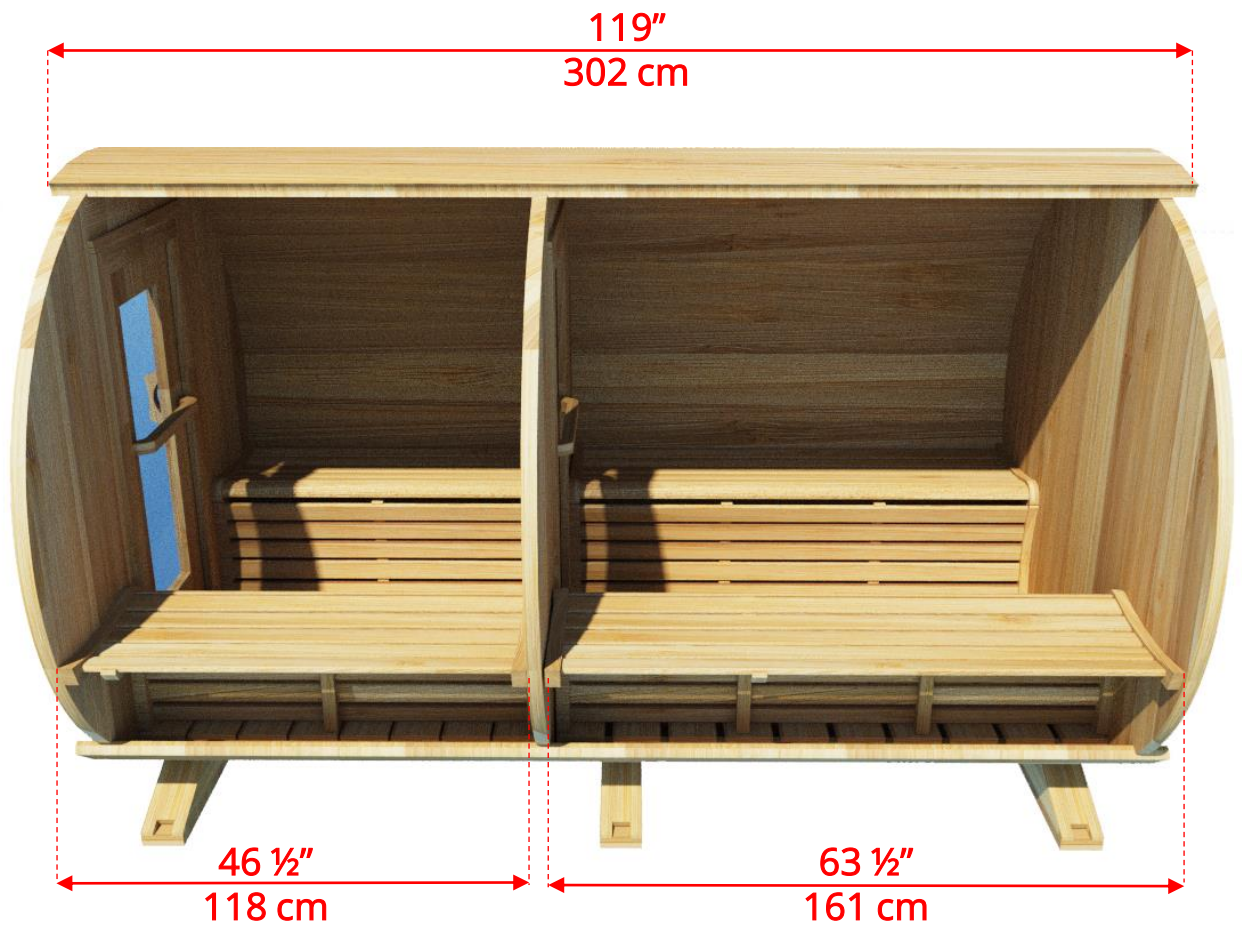

6'x6' (182cm) Barrel Sauna with Changeroom

Signature Sauna Benches