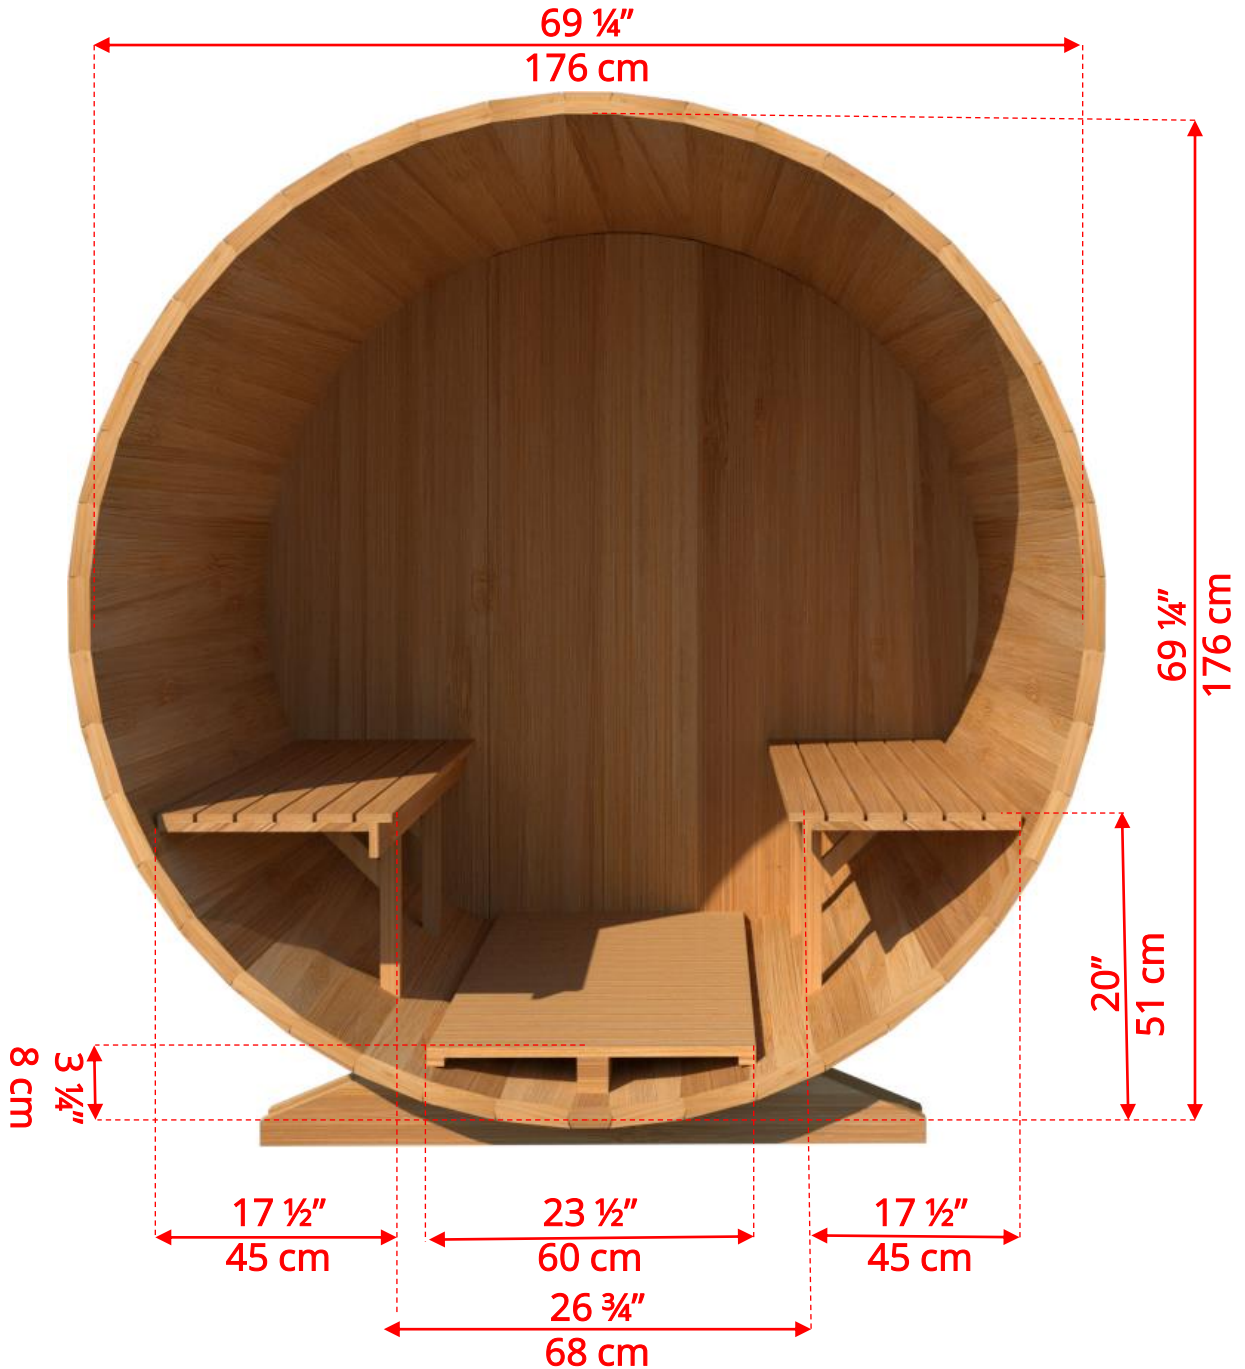

## 6'x6' (182cm) Barrel Sauna with Changeroom

## 6'x6' (182cm) Barrel Sauna with Changeroom

- *Standard bench layout shown with optional sauna floor*

# 6'x6' (182cm) Barrel Sauna with Changeroom