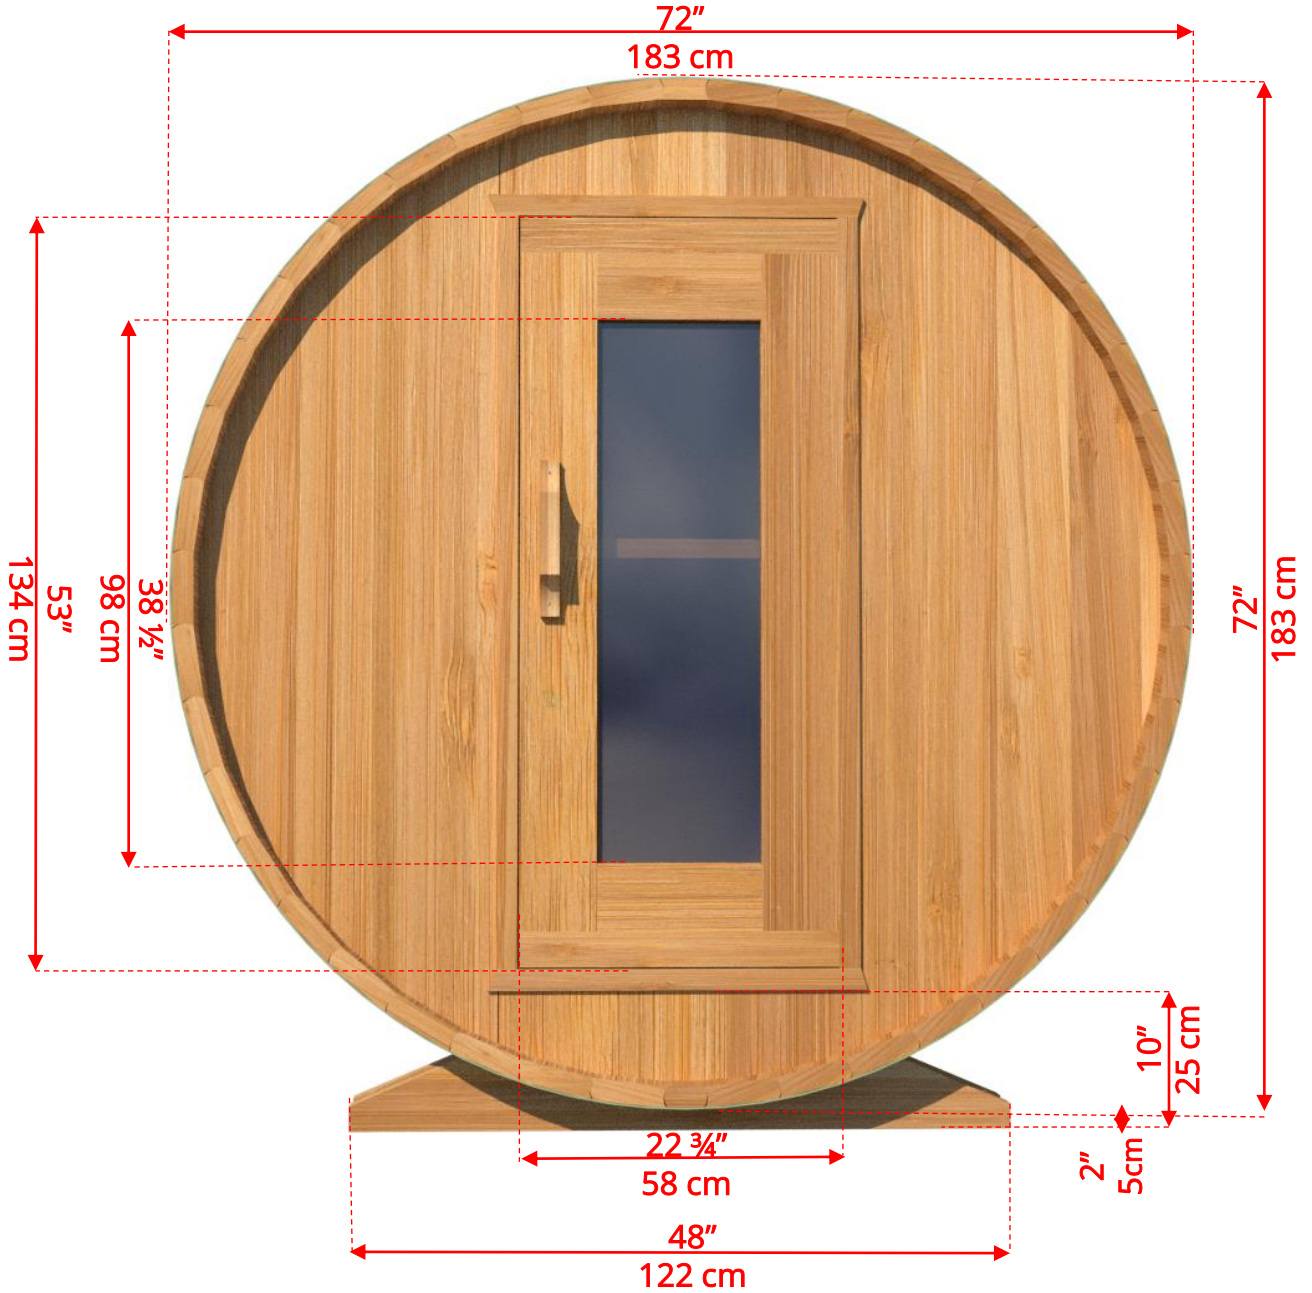

## 6'x6' (182cm) Barrel Sauna with Changeroom

## 6'x6' (182cm) Barrel Sauna with Changeroom

- *Standard bench layout shown with optional sauna floor*

# 6'x6' (182cm) Barrel Sauna with Changeroom