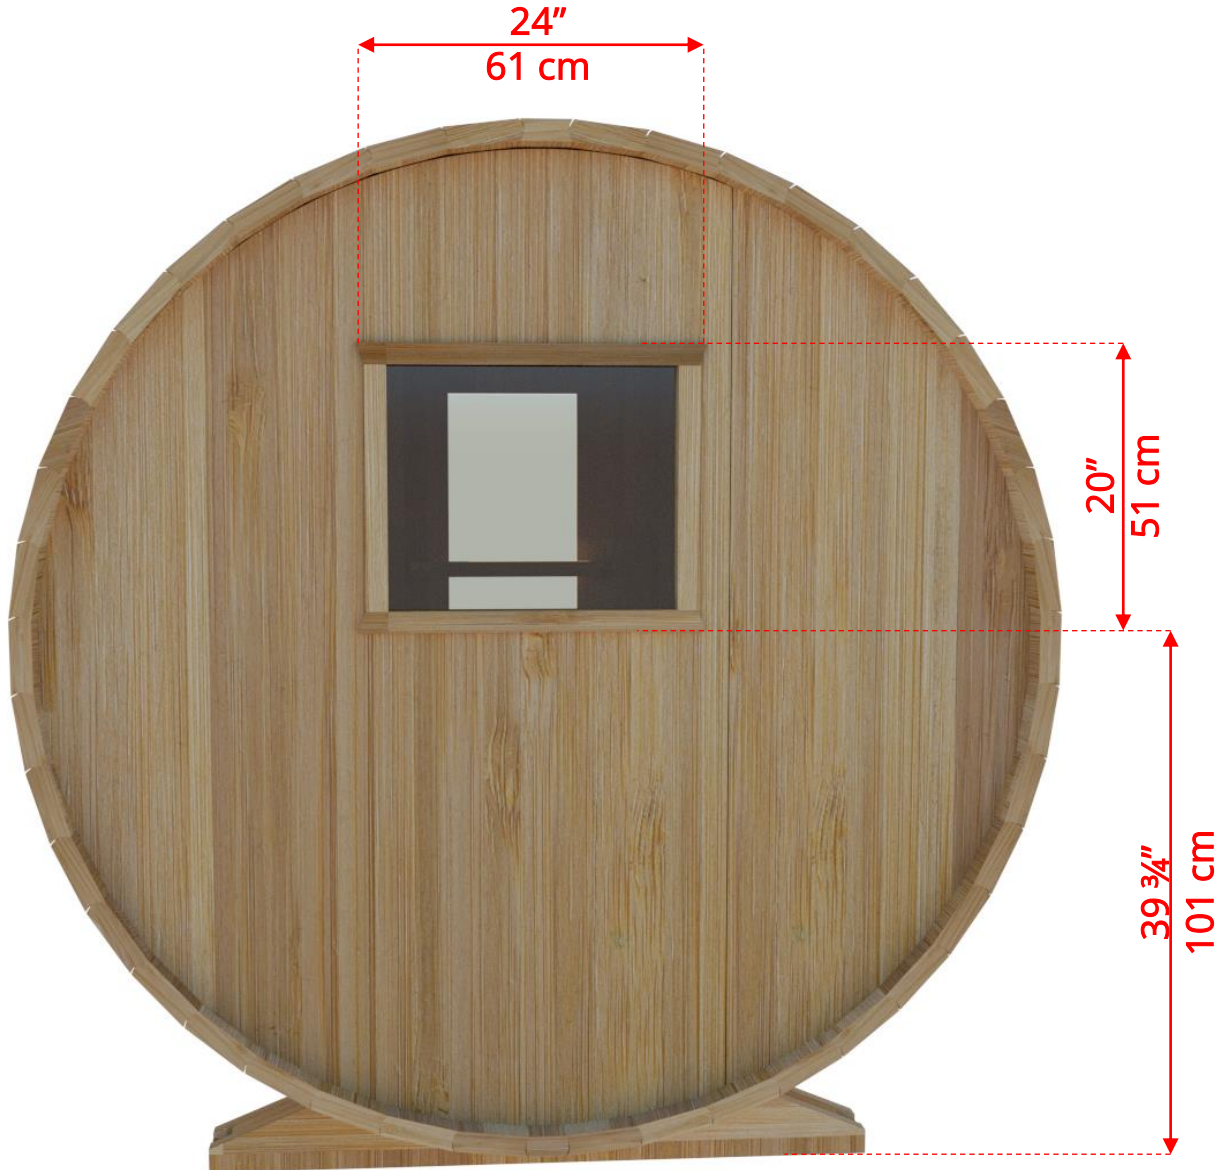

## 6'x6' (182cm) Barrel Sauna with Changeroom

# 6'x6' (182cm) Barrel Sauna with Changeroom

# 6'x6' (182cm) Barrel Sauna with Changeroom

2 Windows in Front Wall

*2 windows available on changeroom and/or back wall at same measurements*

# 6'x6' (182cm) Barrel Sauna with Changeroom

Rectangle Window in Back Wall