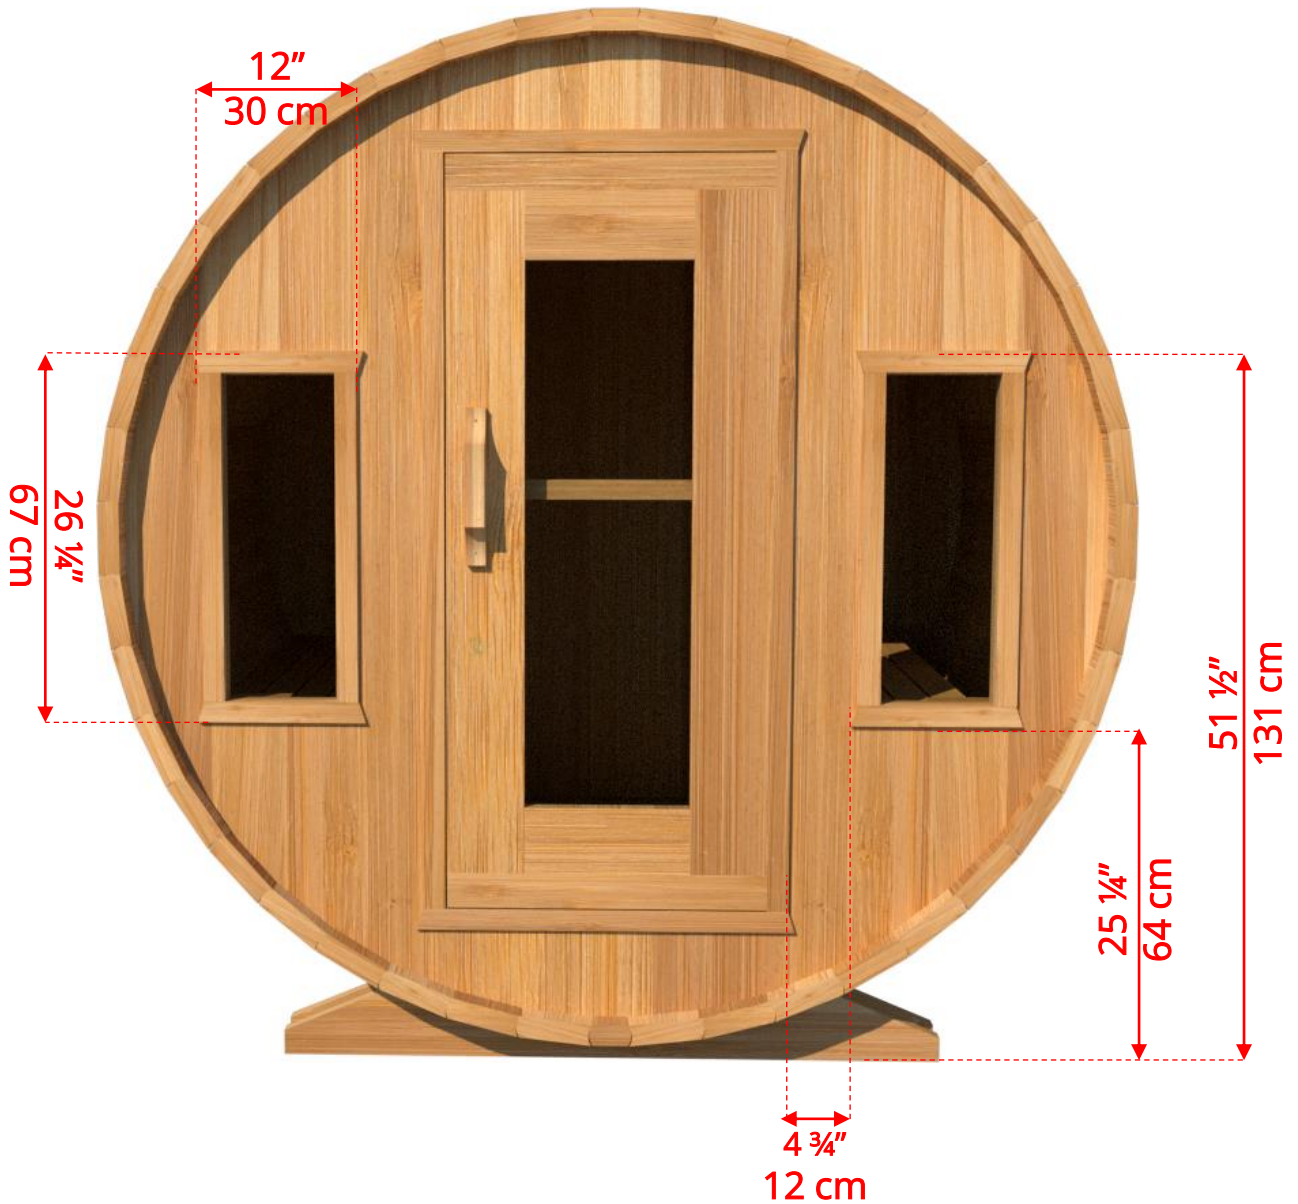

6'x6' (182cm) Barrel Sauna with Changeroom

2 Windows in Front Wall

2 windows available on changeroom and/or back wall at same measurements