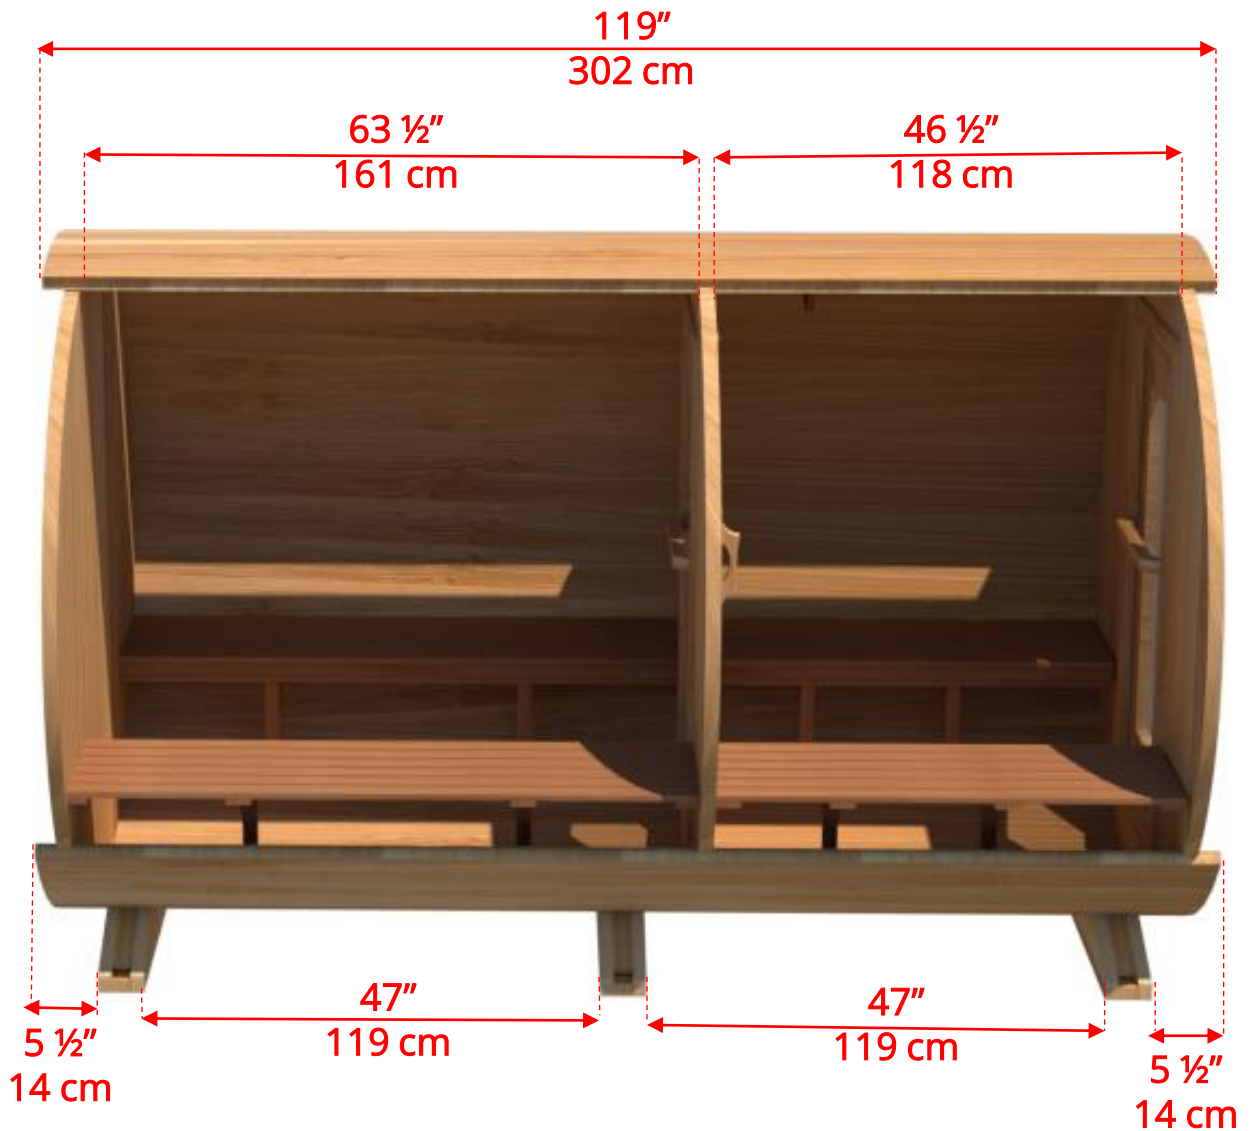

## 6'x6' (182cm) Barrel Sauna with Changeroom

## 6'x6' (182cm) Barrel Sauna with Changeroom

- *Standard bench layout shown with optional sauna floor*

# 6'x6' (182cm) Barrel Sauna with Changeroom