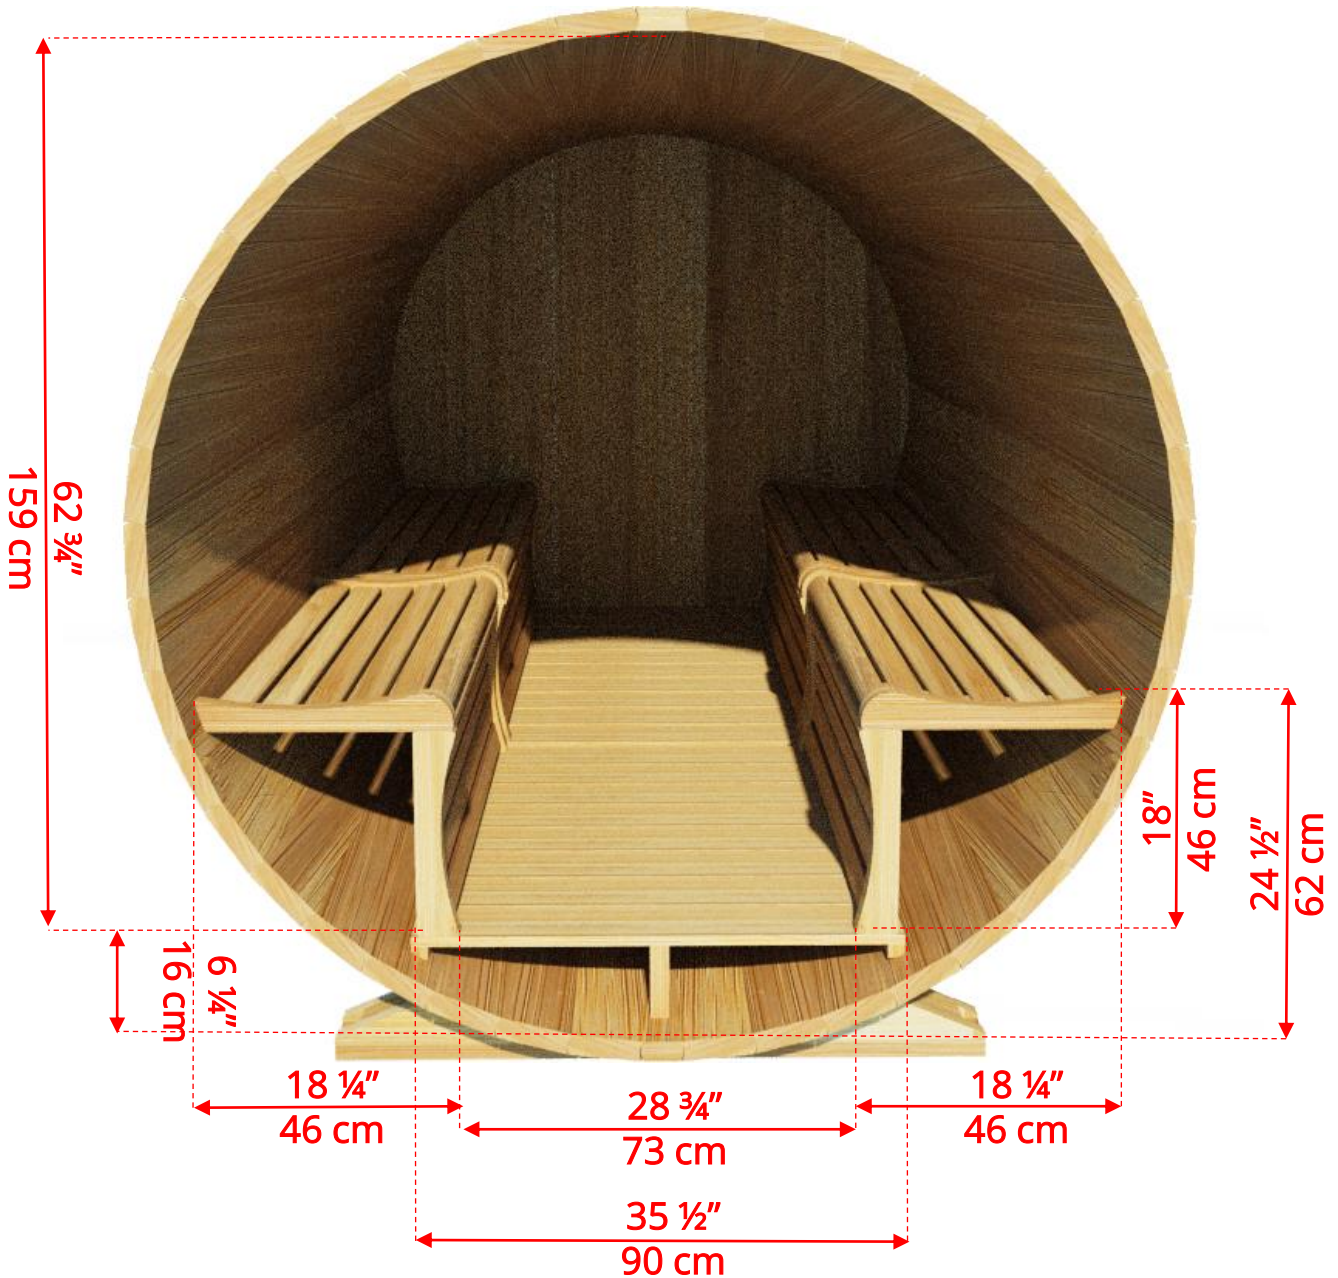

6'x6' (182cm) Barrel Sauna with Changeroom

Signature Sauna Benches