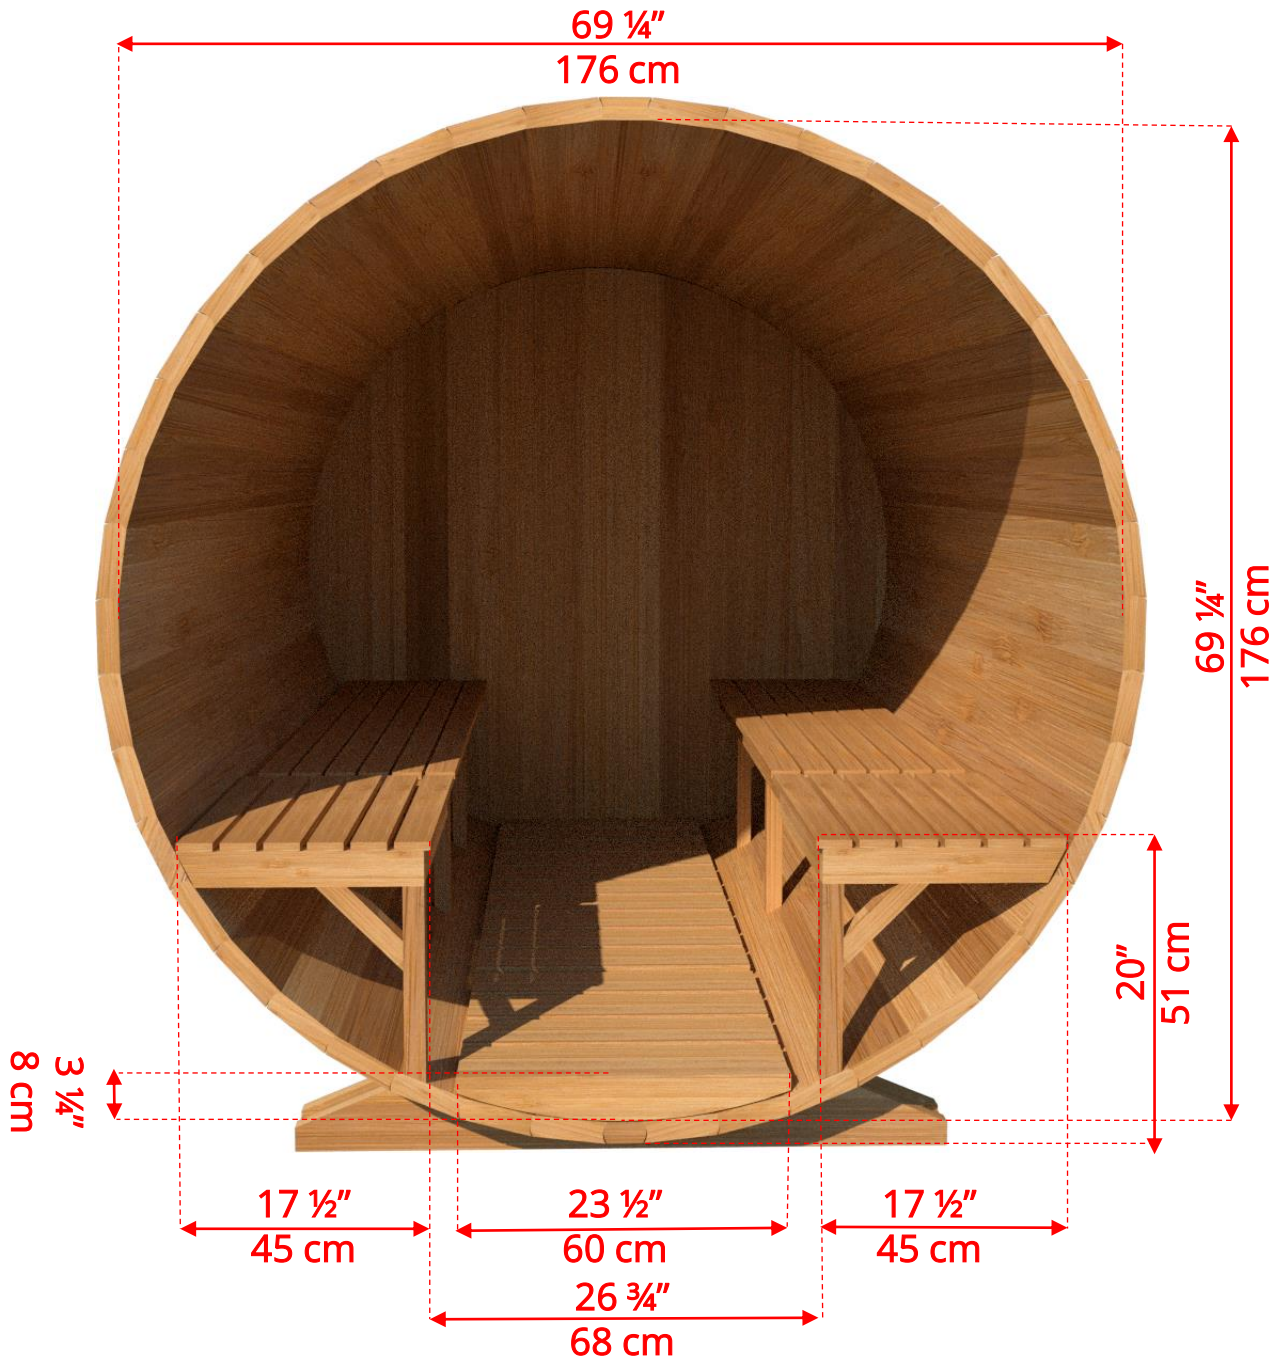

660CP/662CP

6'x6' (182cm) Barrel Sauna with Changeroom & Porch

Standard bench layout shown with optional standard porch floor

660CP/662CP 6'x6' (182cm) Barrel Sauna with Changeroom & Porch

Standard bench layout shown with optional Flat floor

660CP/662CP 6'x6' (182cm) Barrel Sauna with Changeroom & Porch

660CP/662CP

6'x6' (182cm) Barrel Sauna with Changeroom & Porch

Signature Sauna Benches

660CP/662CP 6'x6' (182cm) Barrel Sauna with Changeroom & Porch

Signature Sauna Benches

660CP/662CP

6'x6' (182cm) Barrel Sauna with Changeroom & Porch

2 Windows in Front Wall

2 windows available on changerroom and/or back wall at same measurements

660CP/662CP

6'x6' (182cm) Barrel Sauna with Changeroom & Porch

Rectangle Window in Back Wall

660CP/662CP

6'x6' (182cm) Barrel Sauna with Changeroom & Porch

Wood Burning Heater

Please note – Drawing shows sauna room measurements only.