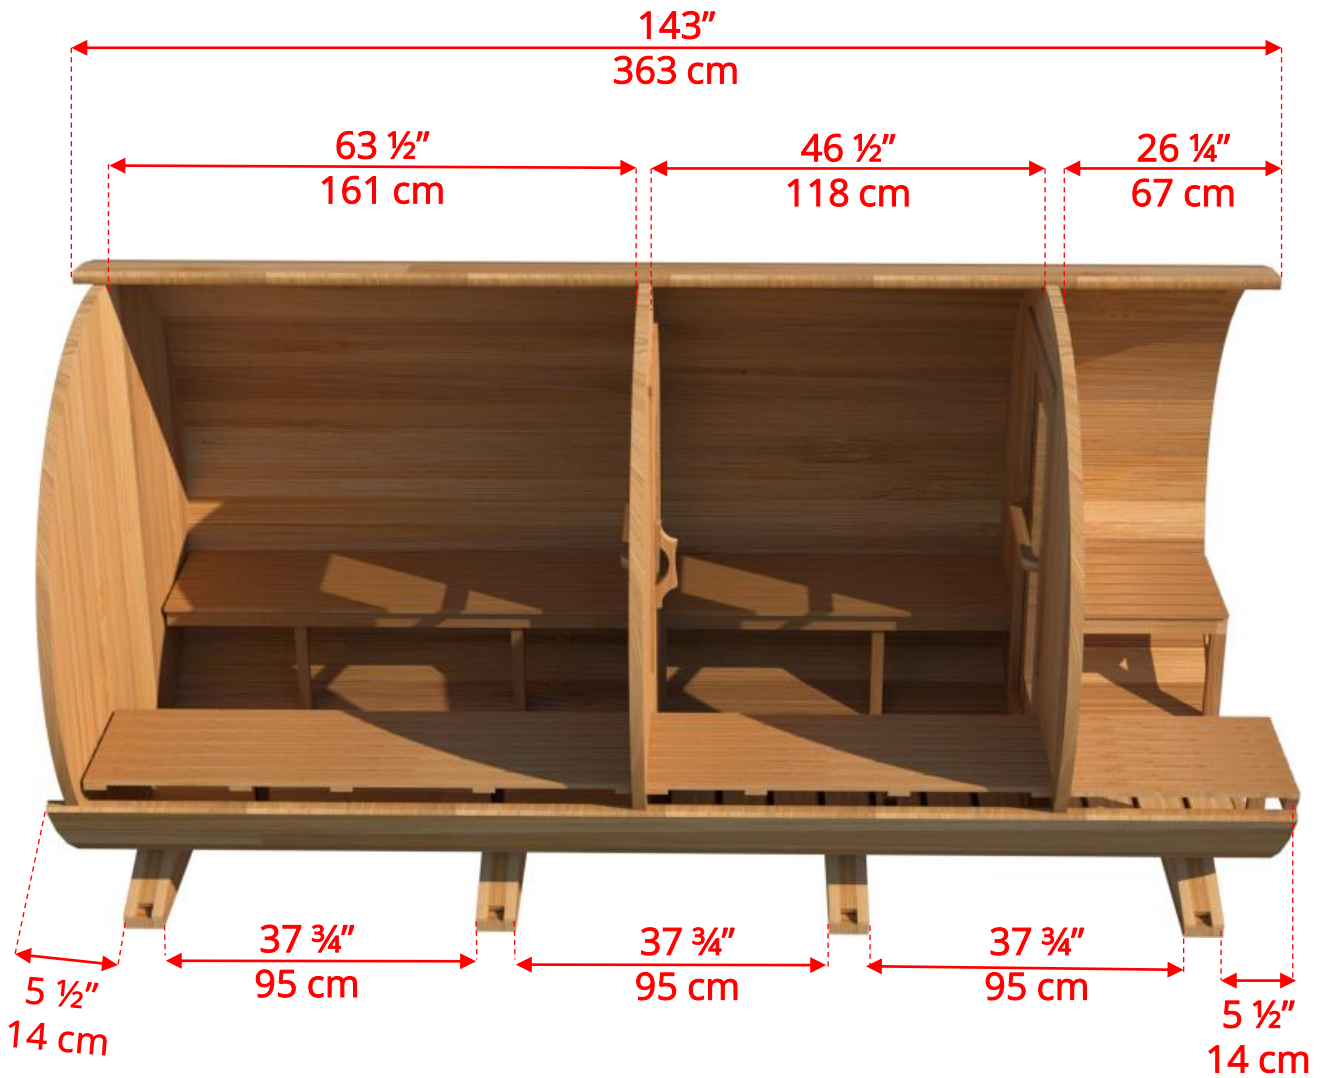

660CP/662CP

6'x6' (182cm) Barrel Sauna with Changeroom & Porch

Standard bench layout shown with optional standard porch floor

660CP/662CP 6'x6' (182cm) Barrel Sauna with Changeroom & Porch

Standard bench layout shown with optional Flat floor

660CP/662CP 6'x6' (182cm) Barrel Sauna with Changeroom & Porch

660CP/662CP

6'x6' (182cm) Barrel Sauna with Changeroom & Porch

Signature Sauna Benches

660CP/662CP 6'x6' (182cm) Barrel Sauna with Changeroom & Porch

Signature Sauna Benches

660CP/662CP

6'x6' (182cm) Barrel Sauna with Changeroom & Porch

2 Windows in Front Wall

2 windows available on changerroom and/or back wall at same measurements

660CP/662CP

6'x6' (182cm) Barrel Sauna with Changeroom & Porch

Rectangle Window in Back Wall

660CP/662CP

6'x6' (182cm) Barrel Sauna with Changeroom & Porch

Wood Burning Heater

Please note – Drawing shows sauna room measurements only.