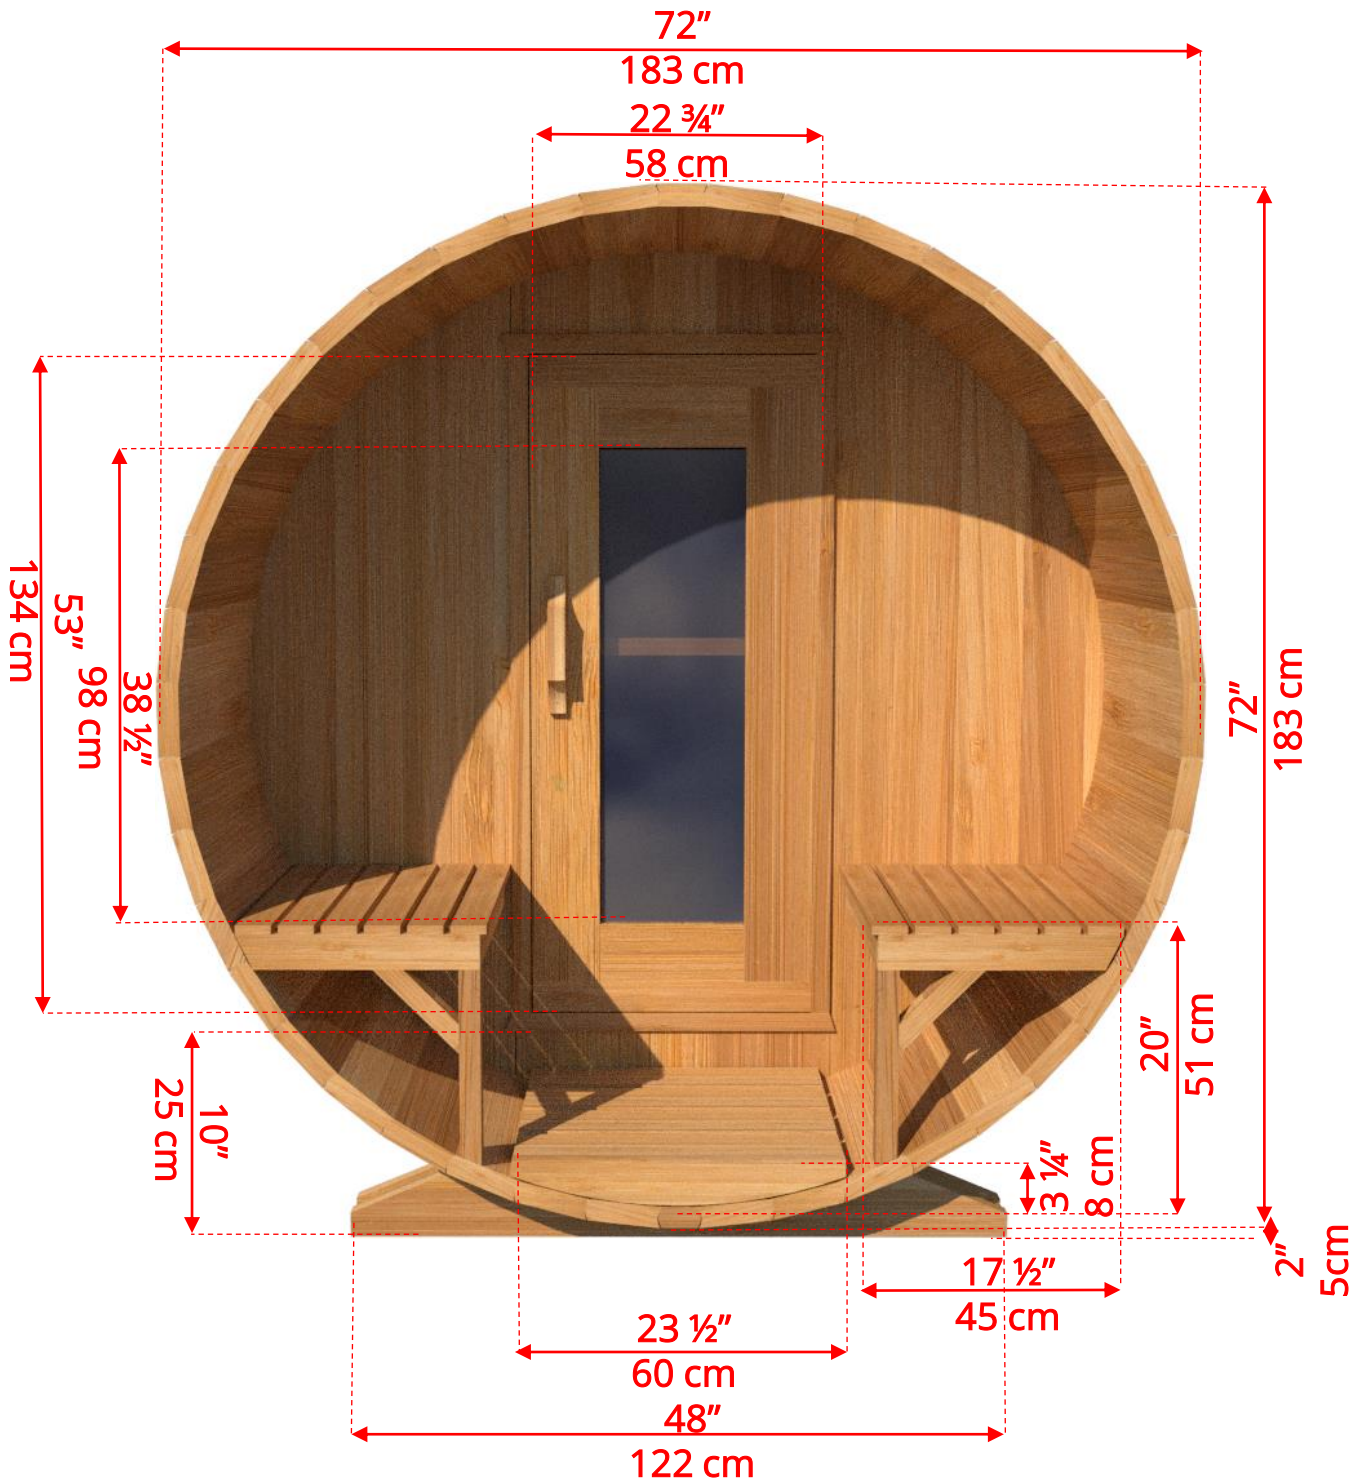

660CP/662CP

6'x6' (182cm) Barrel Sauna with Changeroom & Porch

Standard bench layout shown with optional standard porch floor

660CP/662CP 6'x6' (182cm) Barrel Sauna with Changeroom & Porch

Standard bench layout shown with optional Flat floor

660CP/662CP 6'x6' (182cm) Barrel Sauna with Changeroom & Porch

660CP/662CP

6'x6' (182cm) Barrel Sauna with Changeroom & Porch

Signature Sauna Benches

660CP/662CP 6'x6' (182cm) Barrel Sauna with Changeroom & Porch

Signature Sauna Benches

660CP/662CP

6'x6' (182cm) Barrel Sauna with Changeroom & Porch

2 Windows in Front Wall

2 windows available on changerroom and/or back wall at same measurements

660CP/662CP

6'x6' (182cm) Barrel Sauna with Changeroom & Porch

Rectangle Window in Back Wall

660CP/662CP

6'x6' (182cm) Barrel Sauna with Changeroom & Porch

Wood Burning Heater

Please note – Drawing shows sauna room measurements only.