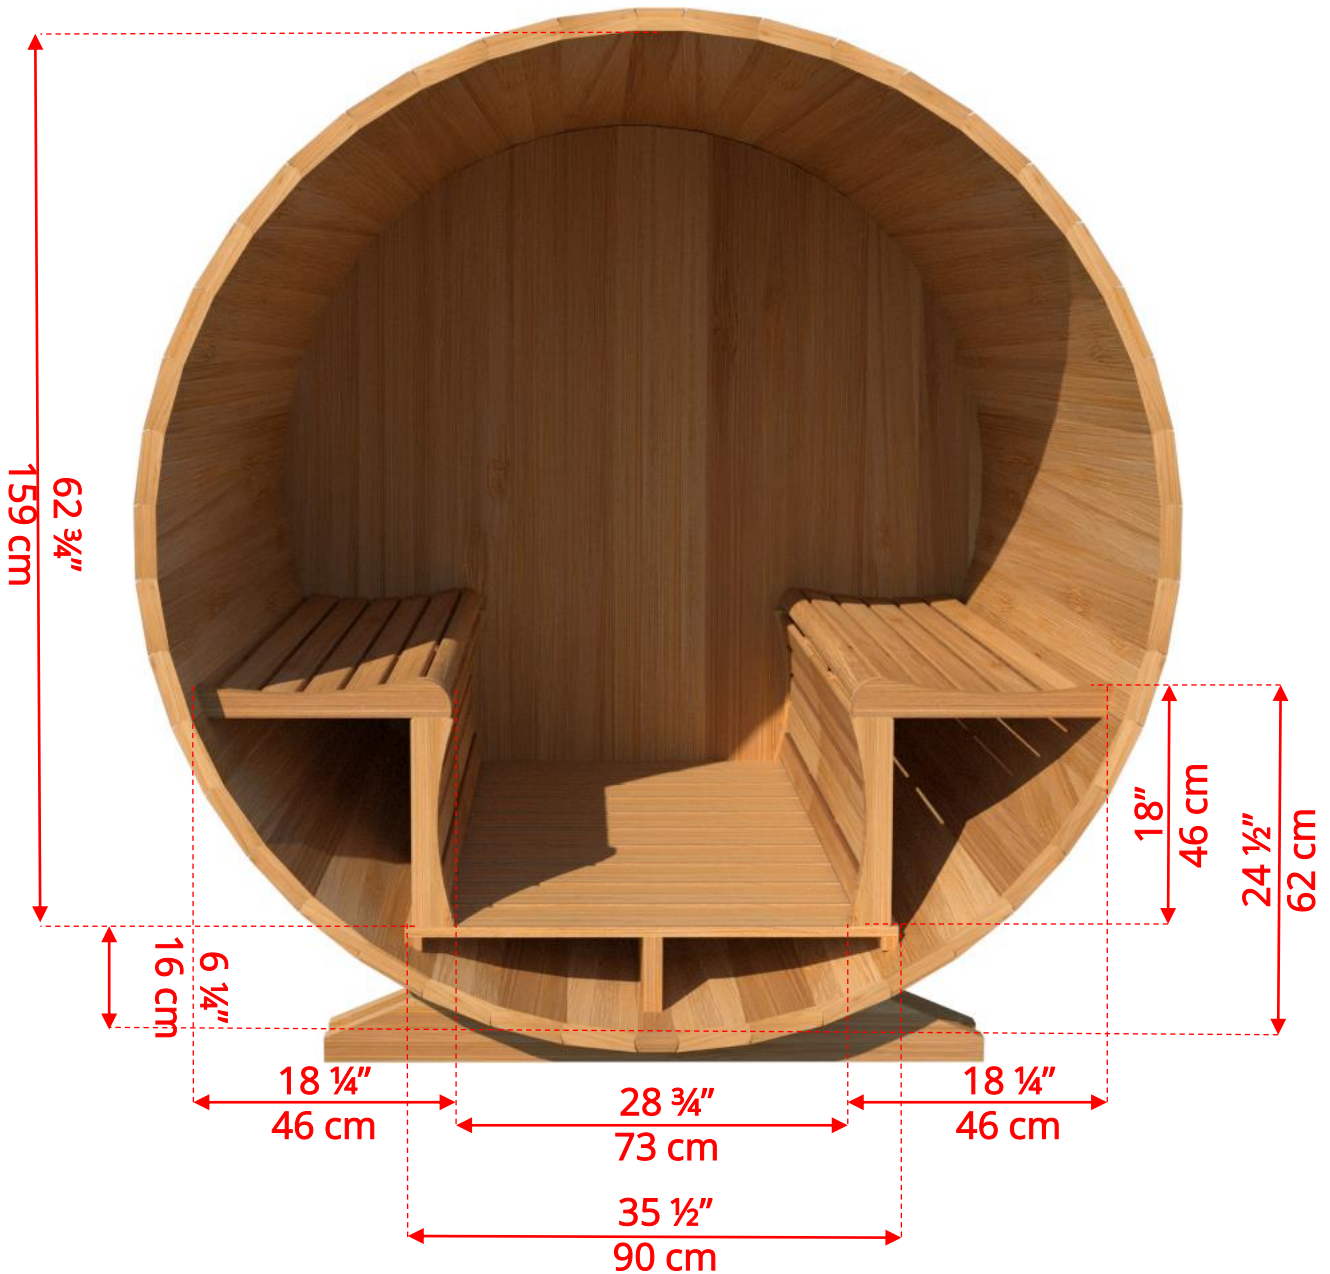

660CP/662CP

6'x6' (182cm) Barrel Sauna with Changeroom & Porch

Standard bench layout shown with optional standard porch floor

660CP/662CP 6'x6' (182cm) Barrel Sauna with Changeroom & Porch

Standard bench layout shown with optional Flat floor

660CP/662CP 6'x6' (182cm) Barrel Sauna with Changeroom & Porch

660CP/662CP

6'x6' (182cm) Barrel Sauna with Changeroom & Porch

Signature Sauna Benches

660CP/662CP 6'x6' (182cm) Barrel Sauna with Changeroom & Porch

Signature Sauna Benches

660CP/662CP

6'x6' (182cm) Barrel Sauna with Changeroom & Porch

2 Windows in Front Wall

2 windows available on changerroom and/or back wall at same measurements

660CP/662CP

6'x6' (182cm) Barrel Sauna with Changeroom & Porch

Rectangle Window in Back Wall

660CP/662CP

6'x6' (182cm) Barrel Sauna with Changeroom & Porch

Wood Burning Heater

Please note – Drawing shows sauna room measurements only.