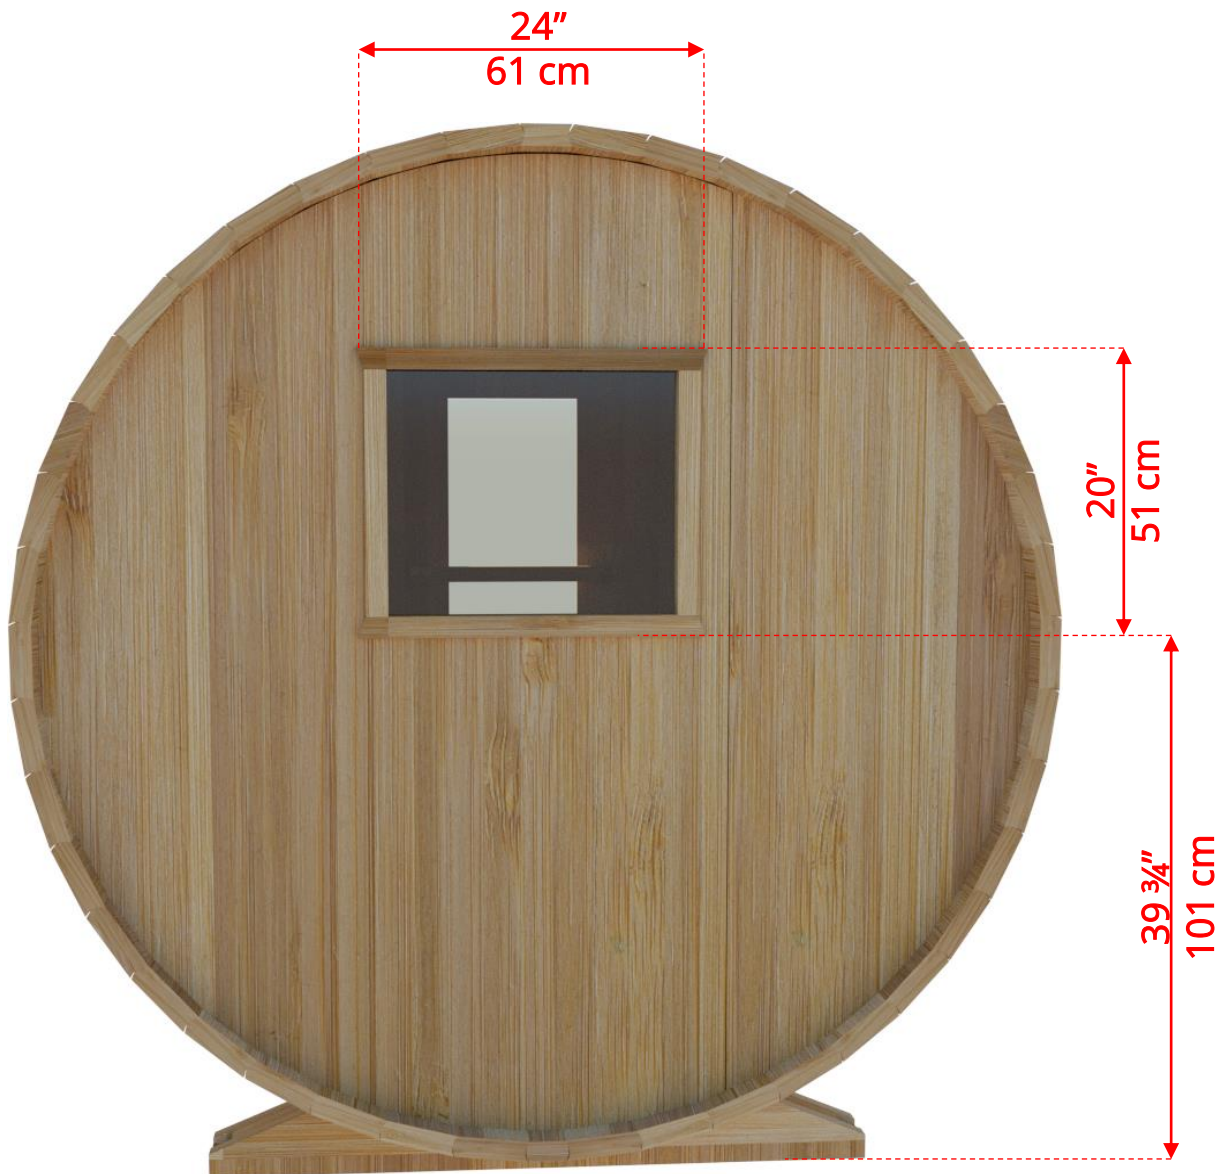

660CP/662CP

6'x6' (182cm) Barrel Sauna with Changeroom & Porch

Standard bench layout shown with optional standard porch floor

660CP/662CP 6'x6' (182cm) Barrel Sauna with Changeroom & Porch

Standard bench layout shown with optional Flat floor

660CP/662CP 6'x6' (182cm) Barrel Sauna with Changeroom & Porch

660CP/662CP

6'x6' (182cm) Barrel Sauna with Changeroom & Porch

Signature Sauna Benches

660CP/662CP 6'x6' (182cm) Barrel Sauna with Changeroom & Porch

Signature Sauna Benches

660CP/662CP

6'x6' (182cm) Barrel Sauna with Changeroom & Porch

2 Windows in Front Wall

2 windows available on changerroom and/or back wall at same measurements

660CP/662CP

6'x6' (182cm) Barrel Sauna with Changeroom & Porch

Rectangle Window in Back Wall

660CP/662CP

6'x6' (182cm) Barrel Sauna with Changeroom & Porch

Wood Burning Heater

Please note – Drawing shows sauna room measurements only.