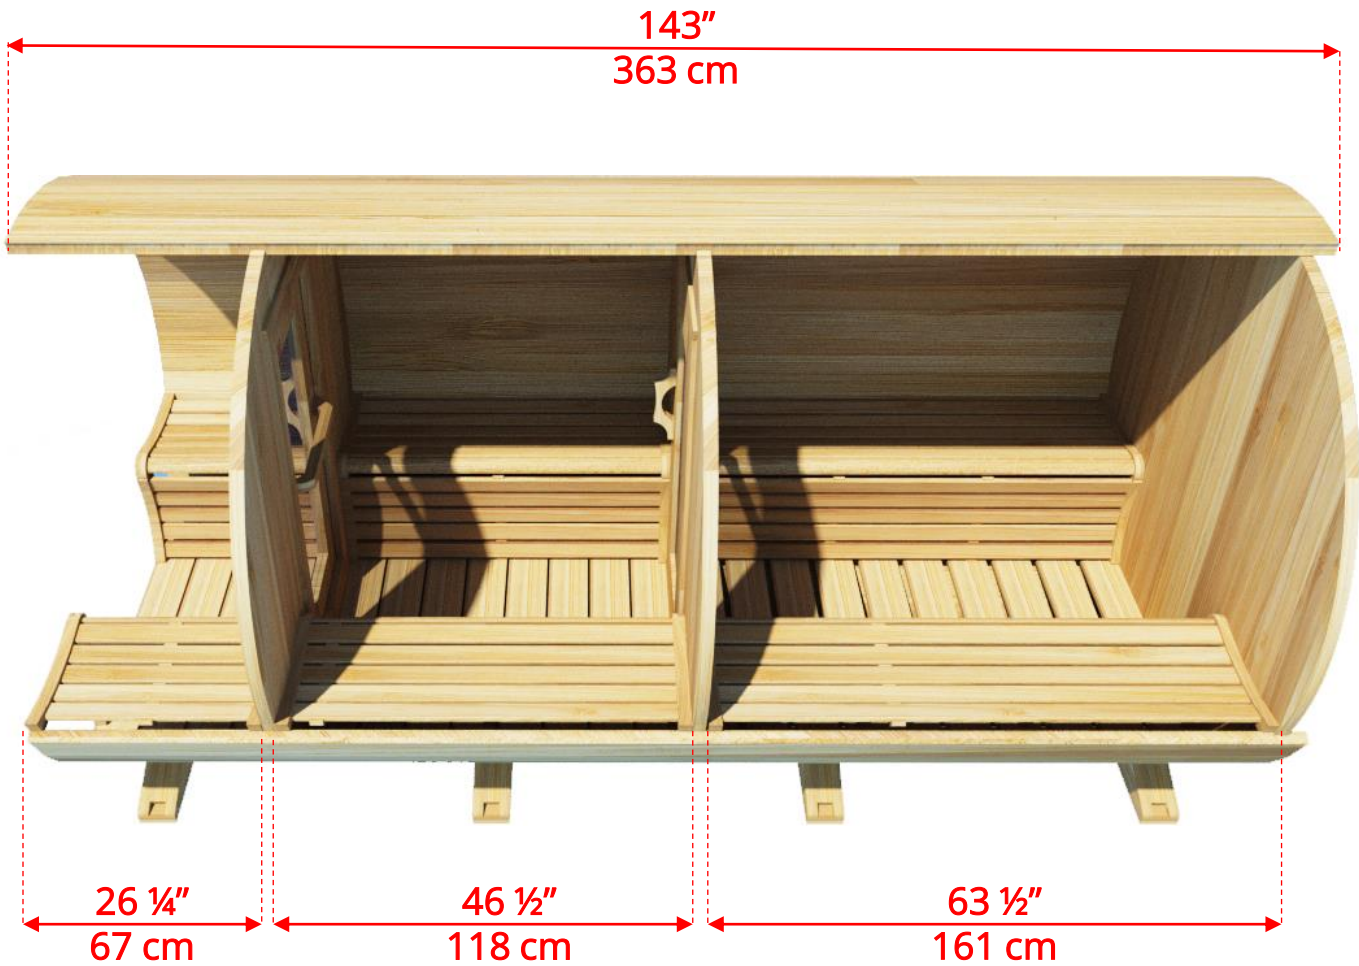

660CP/662CP

6'x6' (182cm) Barrel Sauna with Changeroom & Porch

Standard bench layout shown with optional standard porch floor

660CP/662CP 6'x6' (182cm) Barrel Sauna with Changeroom & Porch

Standard bench layout shown with optional Flat floor

660CP/662CP 6'x6' (182cm) Barrel Sauna with Changeroom & Porch

660CP/662CP

6'x6' (182cm) Barrel Sauna with Changeroom & Porch

Signature Sauna Benches

660CP/662CP 6'x6' (182cm) Barrel Sauna with Changeroom & Porch

Signature Sauna Benches

660CP/662CP

6'x6' (182cm) Barrel Sauna with Changeroom & Porch

2 Windows in Front Wall

2 windows available on changerroom and/or back wall at same measurements

660CP/662CP

6'x6' (182cm) Barrel Sauna with Changeroom & Porch

Rectangle Window in Back Wall

660CP/662CP

6'x6' (182cm) Barrel Sauna with Changeroom & Porch

Wood Burning Heater

Please note – Drawing shows sauna room measurements only.