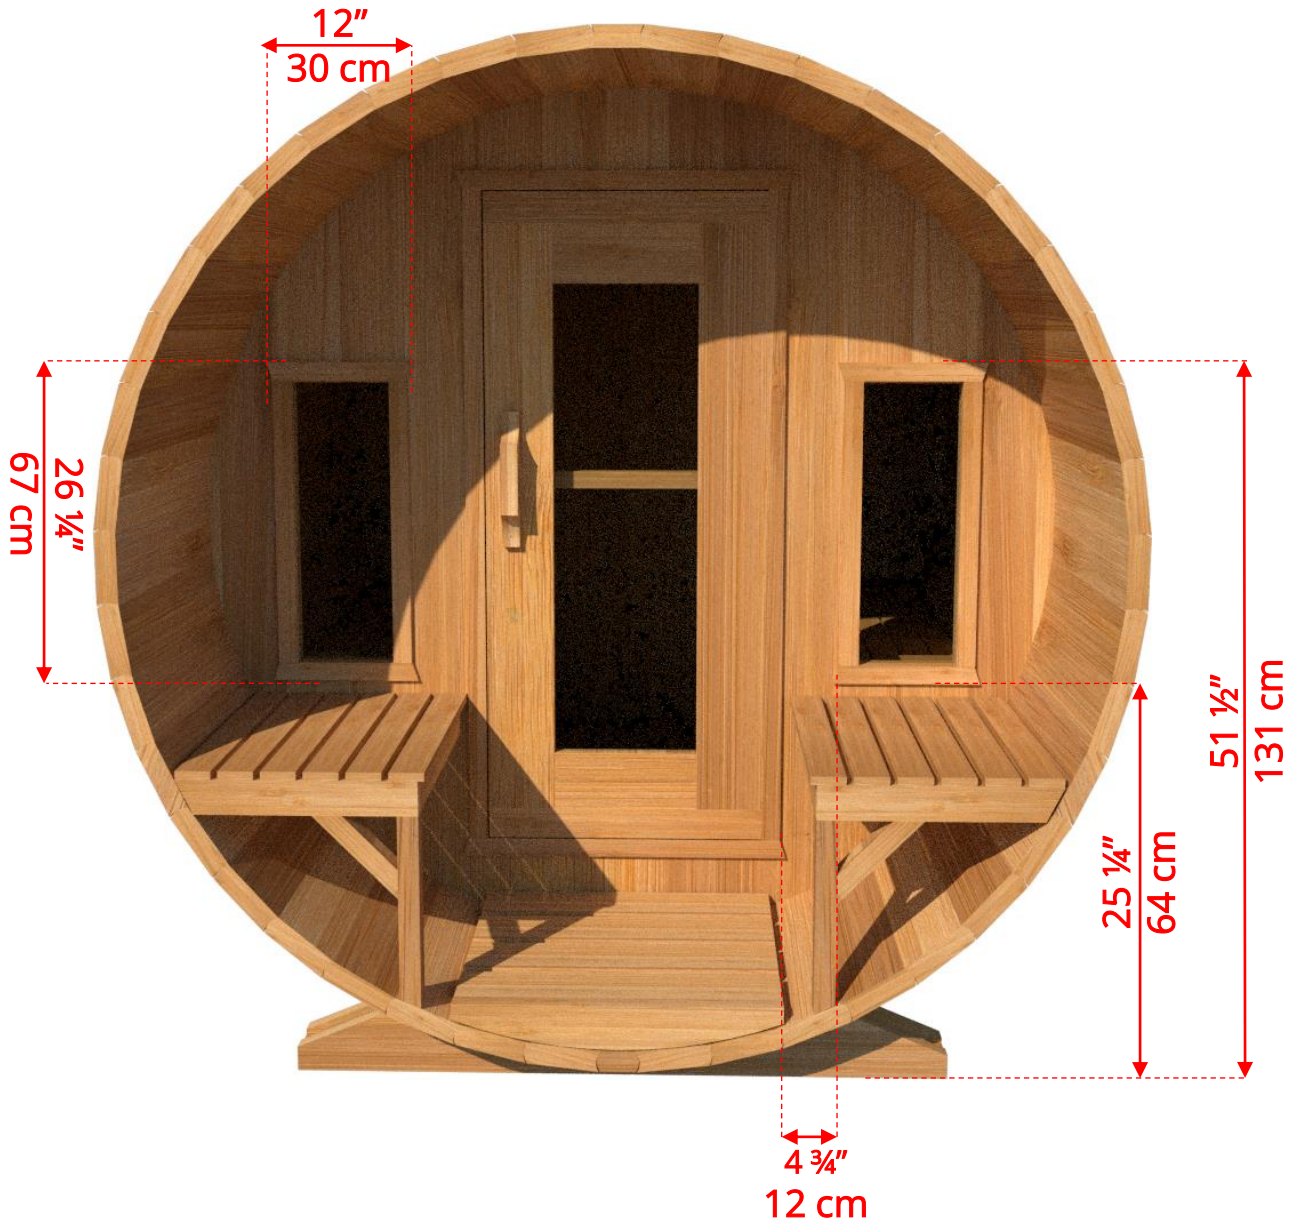

660CP/662CP

6'x6' (182cm) Barrel Sauna with Changeroom & Porch

Standard bench layout shown with optional standard porch floor

660CP/662CP 6'x6' (182cm) Barrel Sauna with Changeroom & Porch

Standard bench layout shown with optional Flat floor

660CP/662CP 6'x6' (182cm) Barrel Sauna with Changeroom & Porch

660CP/662CP

6'x6' (182cm) Barrel Sauna with Changeroom & Porch

Signature Sauna Benches

660CP/662CP 6'x6' (182cm) Barrel Sauna with Changeroom & Porch

Signature Sauna Benches

660CP/662CP

6'x6' (182cm) Barrel Sauna with Changeroom & Porch

2 Windows in Front Wall

2 windows available on changerroom and/or back wall at same measurements

660CP/662CP

6'x6' (182cm) Barrel Sauna with Changeroom & Porch

Rectangle Window in Back Wall

660CP/662CP

6'x6' (182cm) Barrel Sauna with Changeroom & Porch

Wood Burning Heater

Please note – Drawing shows sauna room measurements only.