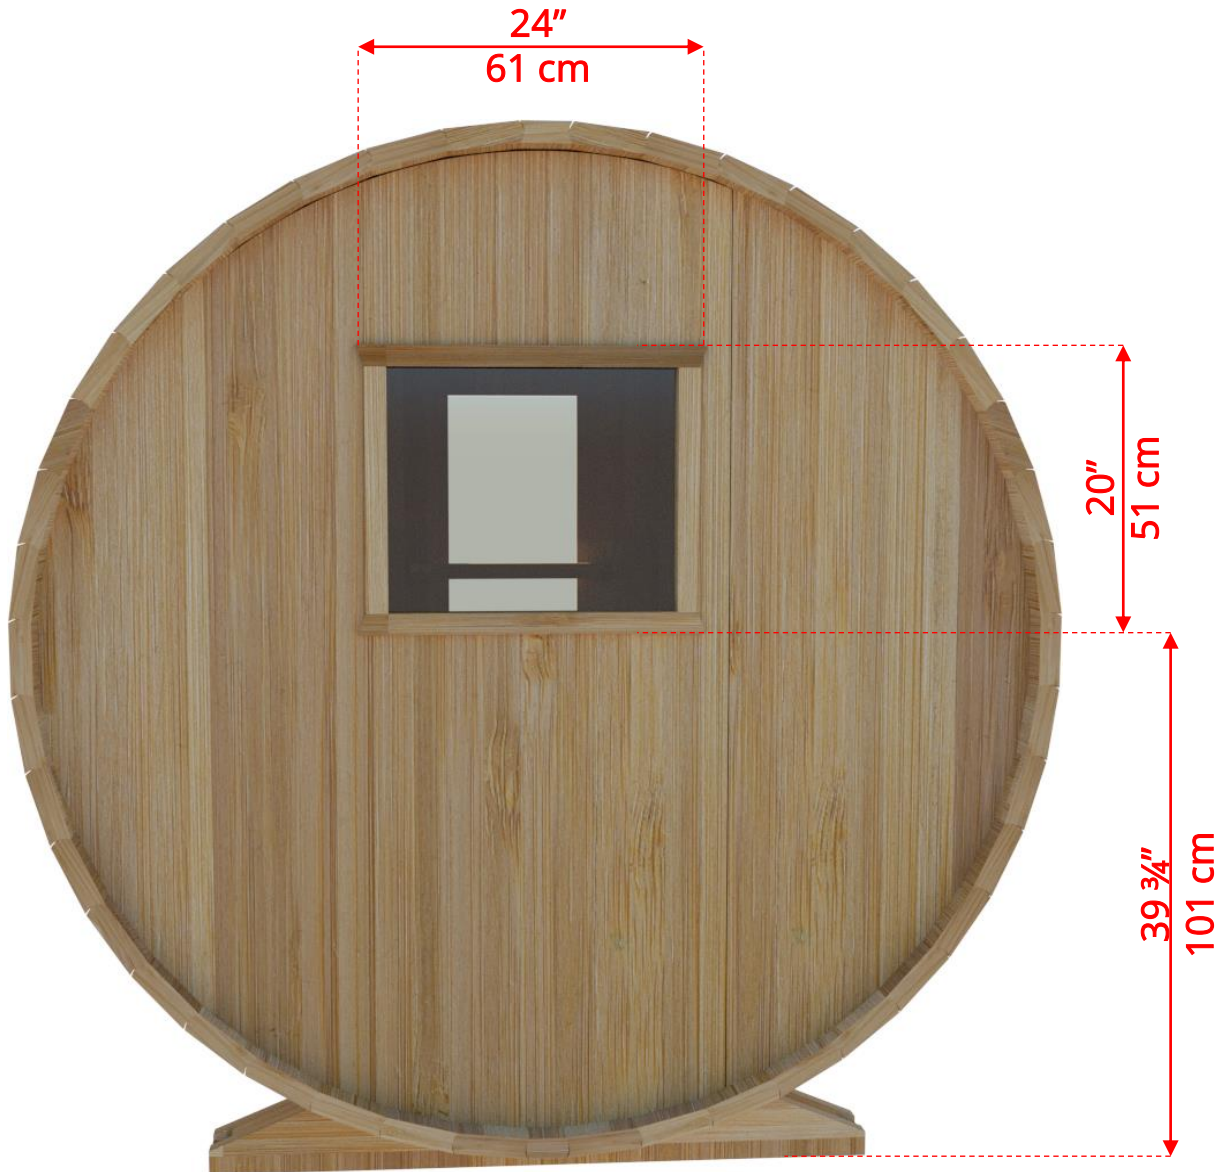

# 670/672 6'x7' (214cm) Barrel Sauna

# 670/672 6'x7' (214cm) Barrel Sauna

Signature Sauna Benches

# 670/672 6'x7' (214cm) Barrel Sauna

2 Windows in Front Wall

*2 windows available on back wall at same measurements as front wall*

# 670/672 6'x7' (214cm) Barrel Sauna

Rectangle Window in Back Wall