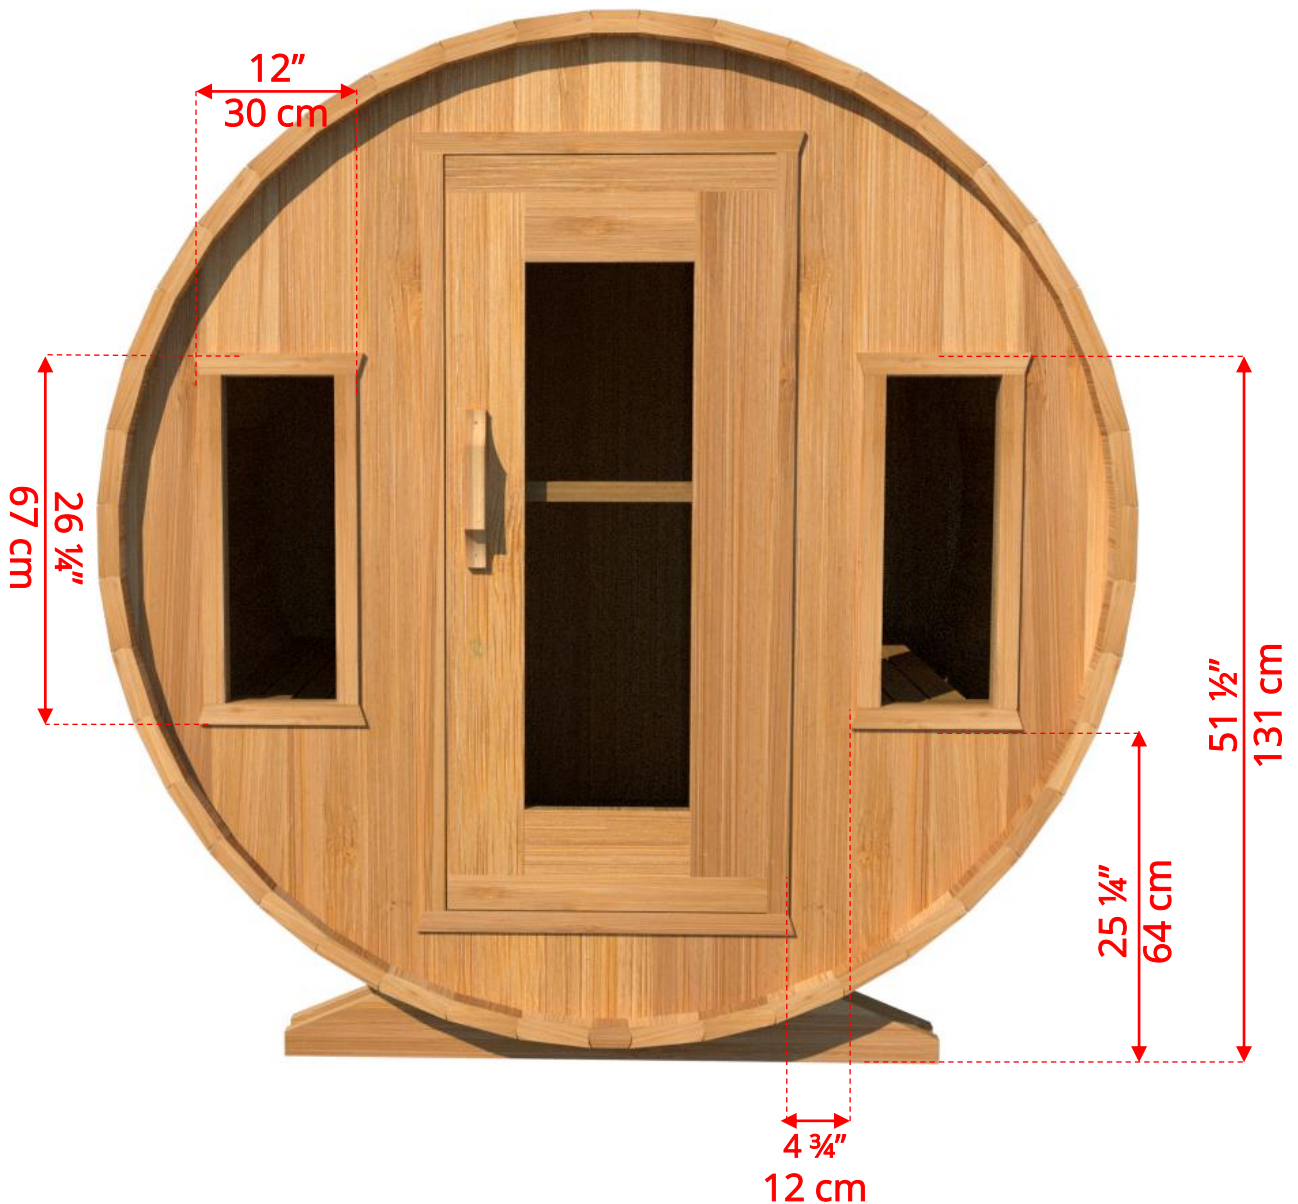

670/672 6'x7' (214cm) Barrel Sauna

2 Windows in Front Wall

2 windows available on back wall at same measurements as front wall