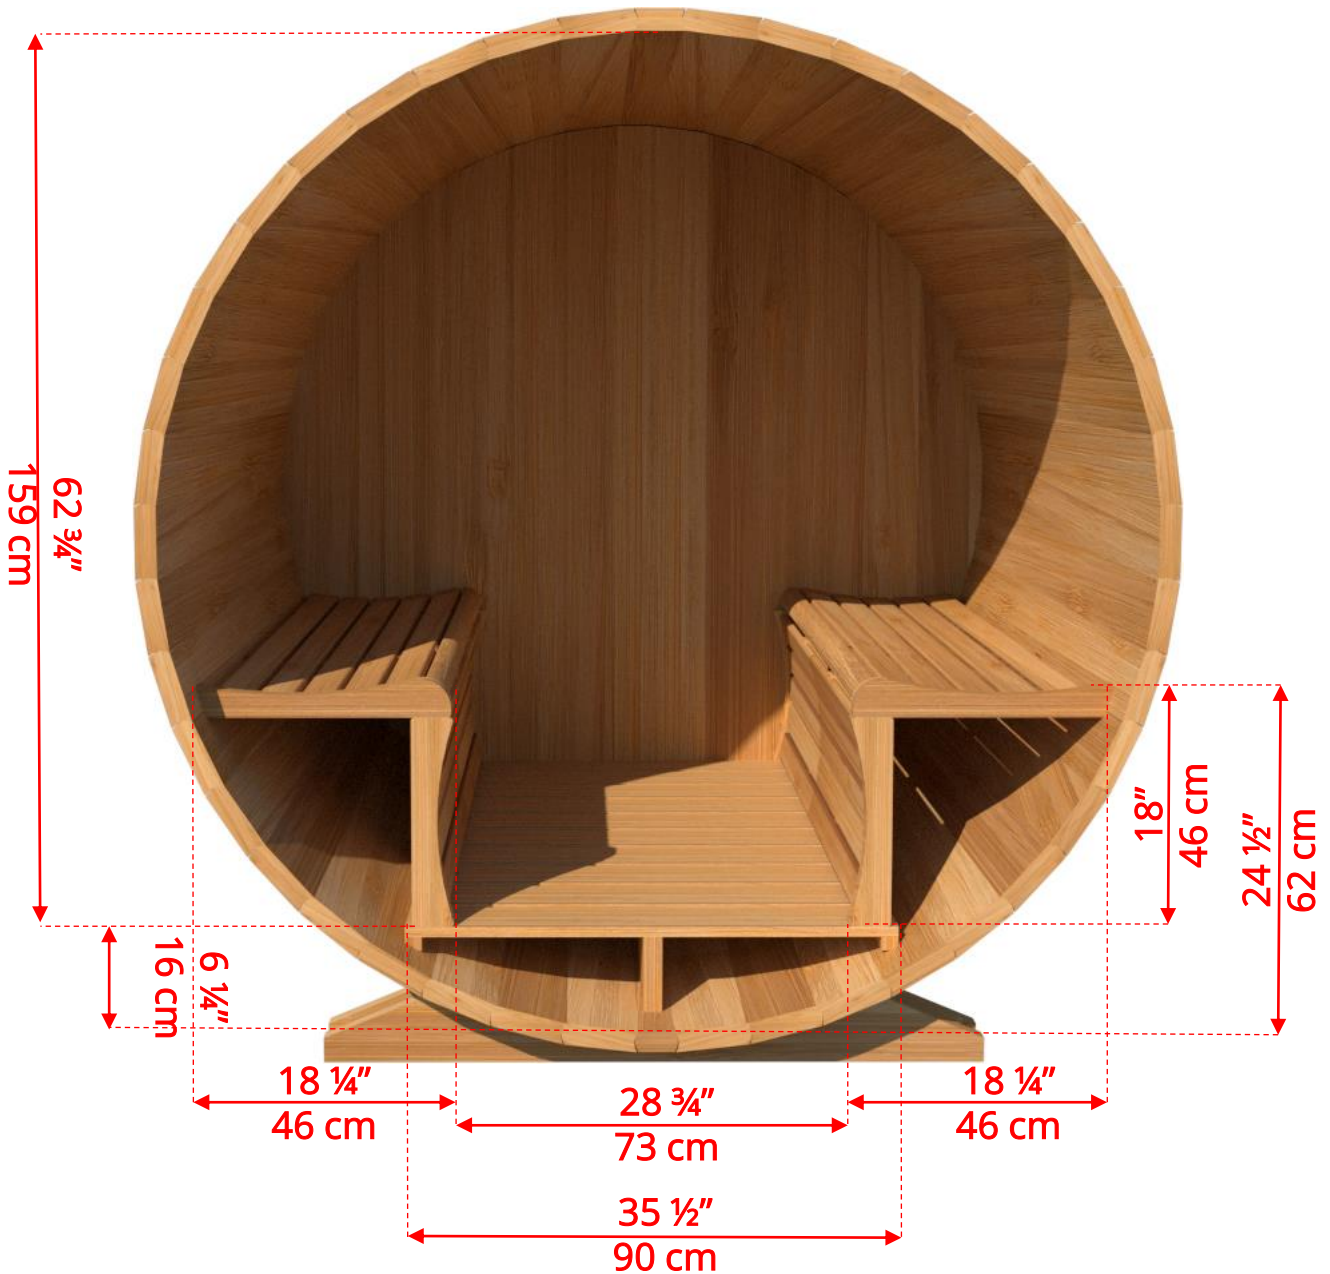

670/672 6'x7' (214cm) Barrel Sauna

Signature Sauna Benches