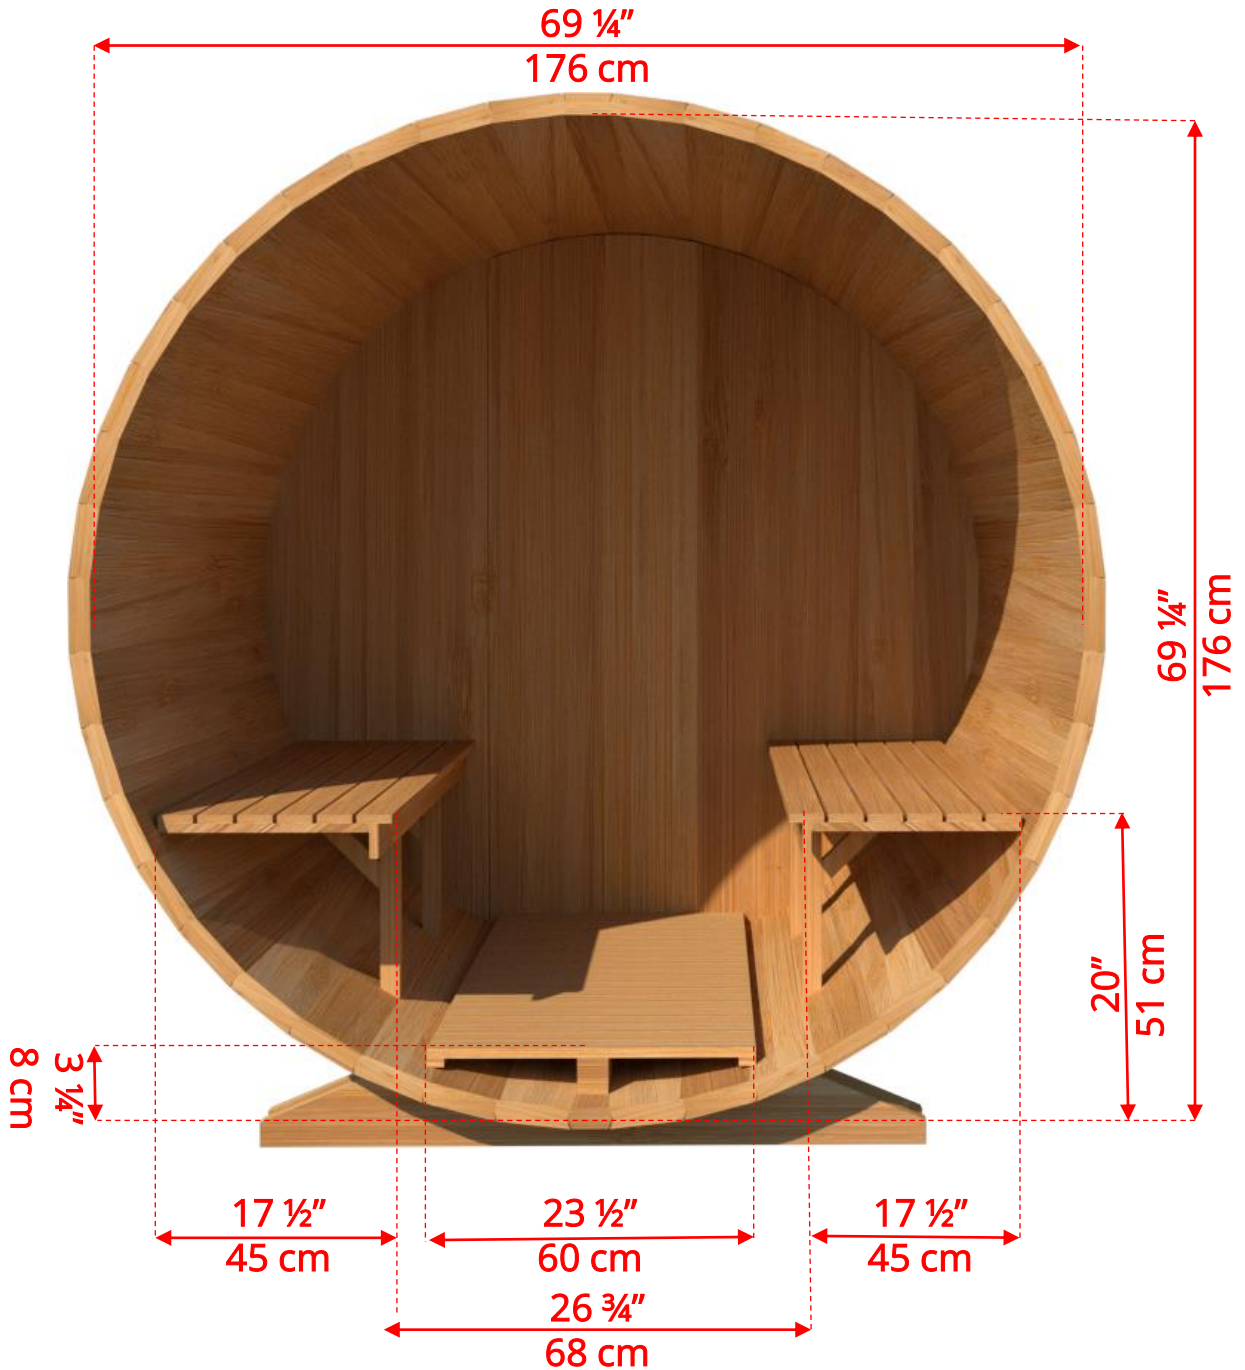

# 670/672 6'x7' (214cm) Barrel Sauna

# 670/672 6'x7' (214cm) Barrel Sauna

*Standard bench layout*