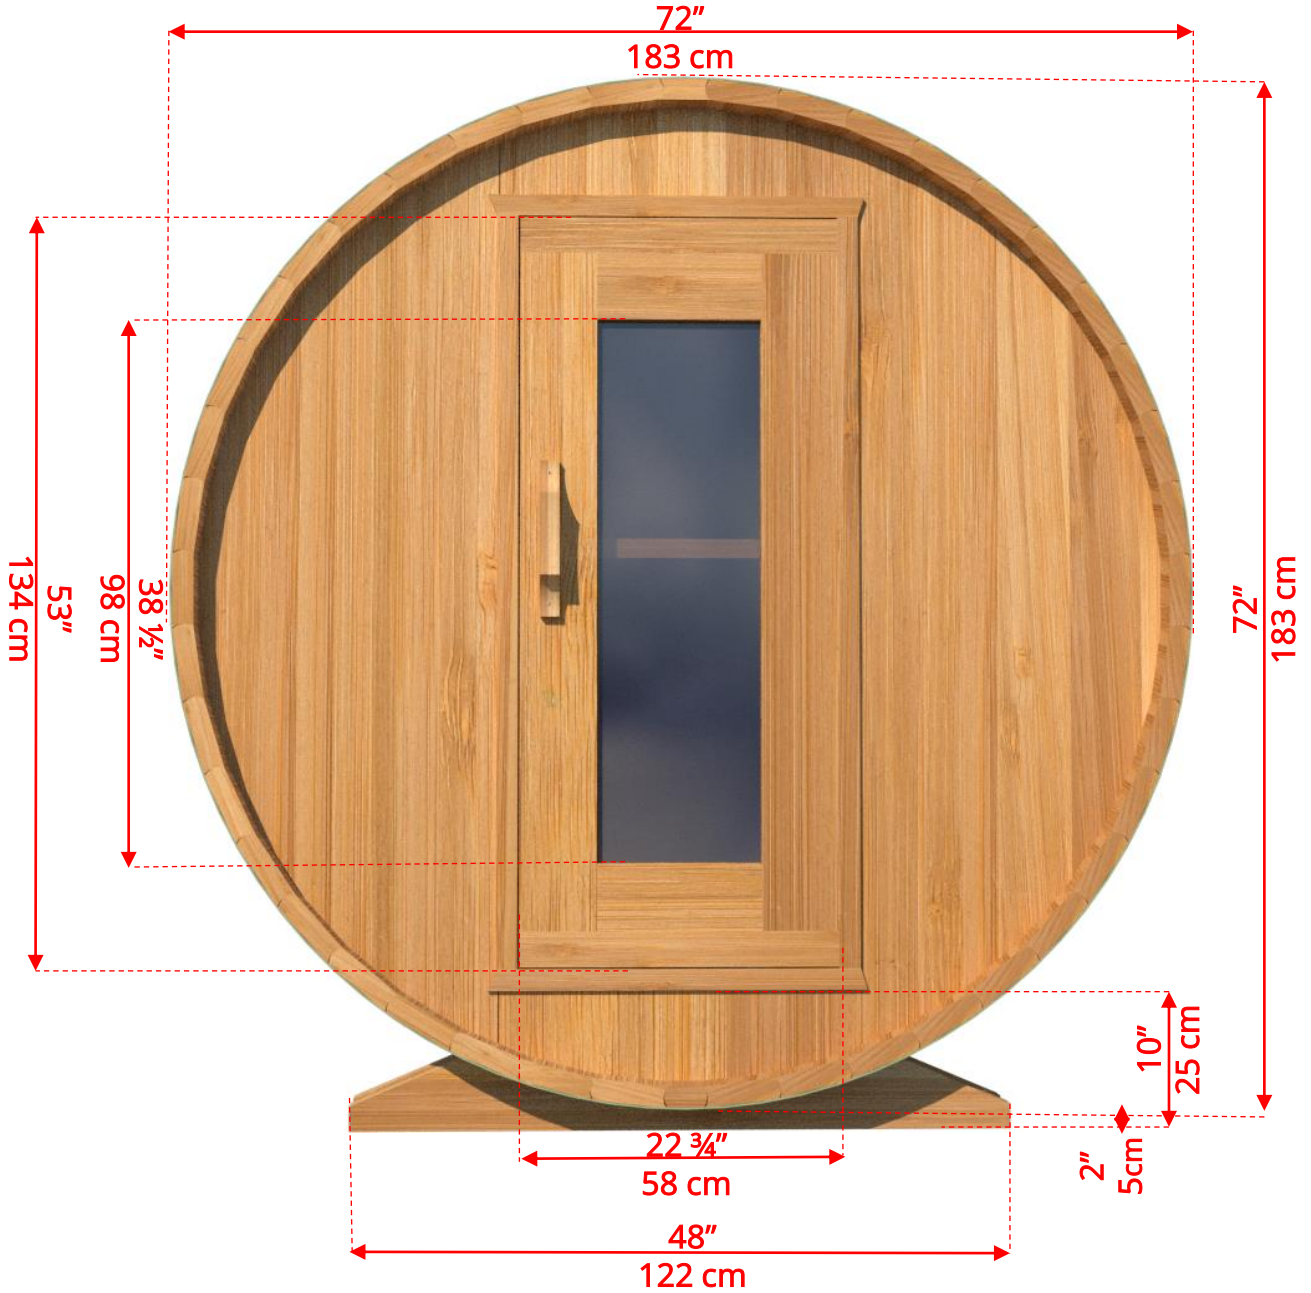

# 670/672 6'x7' (214cm) Barrel Sauna

# 670/672 6'x7' (214cm) Barrel Sauna

*Standard bench layout*