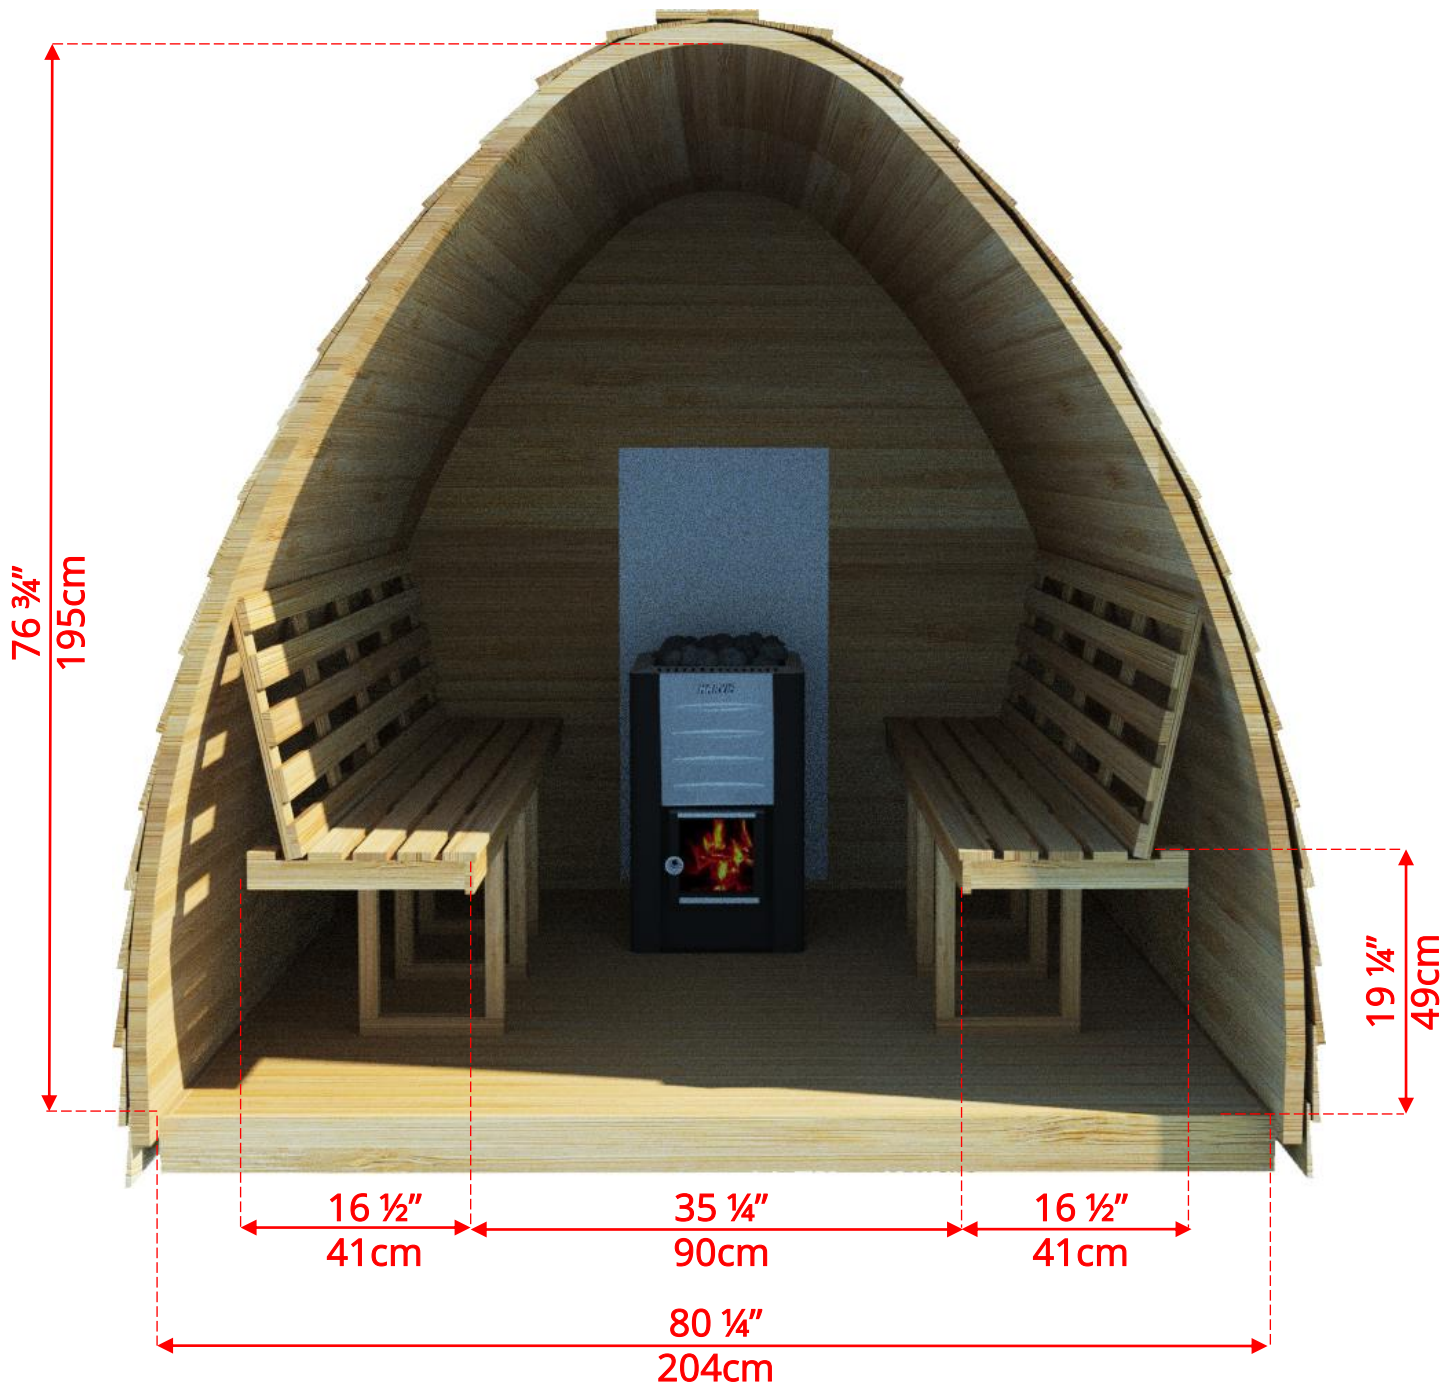

PSMINI/PSMINIKN

7' x 7' Western Red Cedar Mini Pod Sauna

Wood Burning Heater
Only available with Side Wall Bench Option