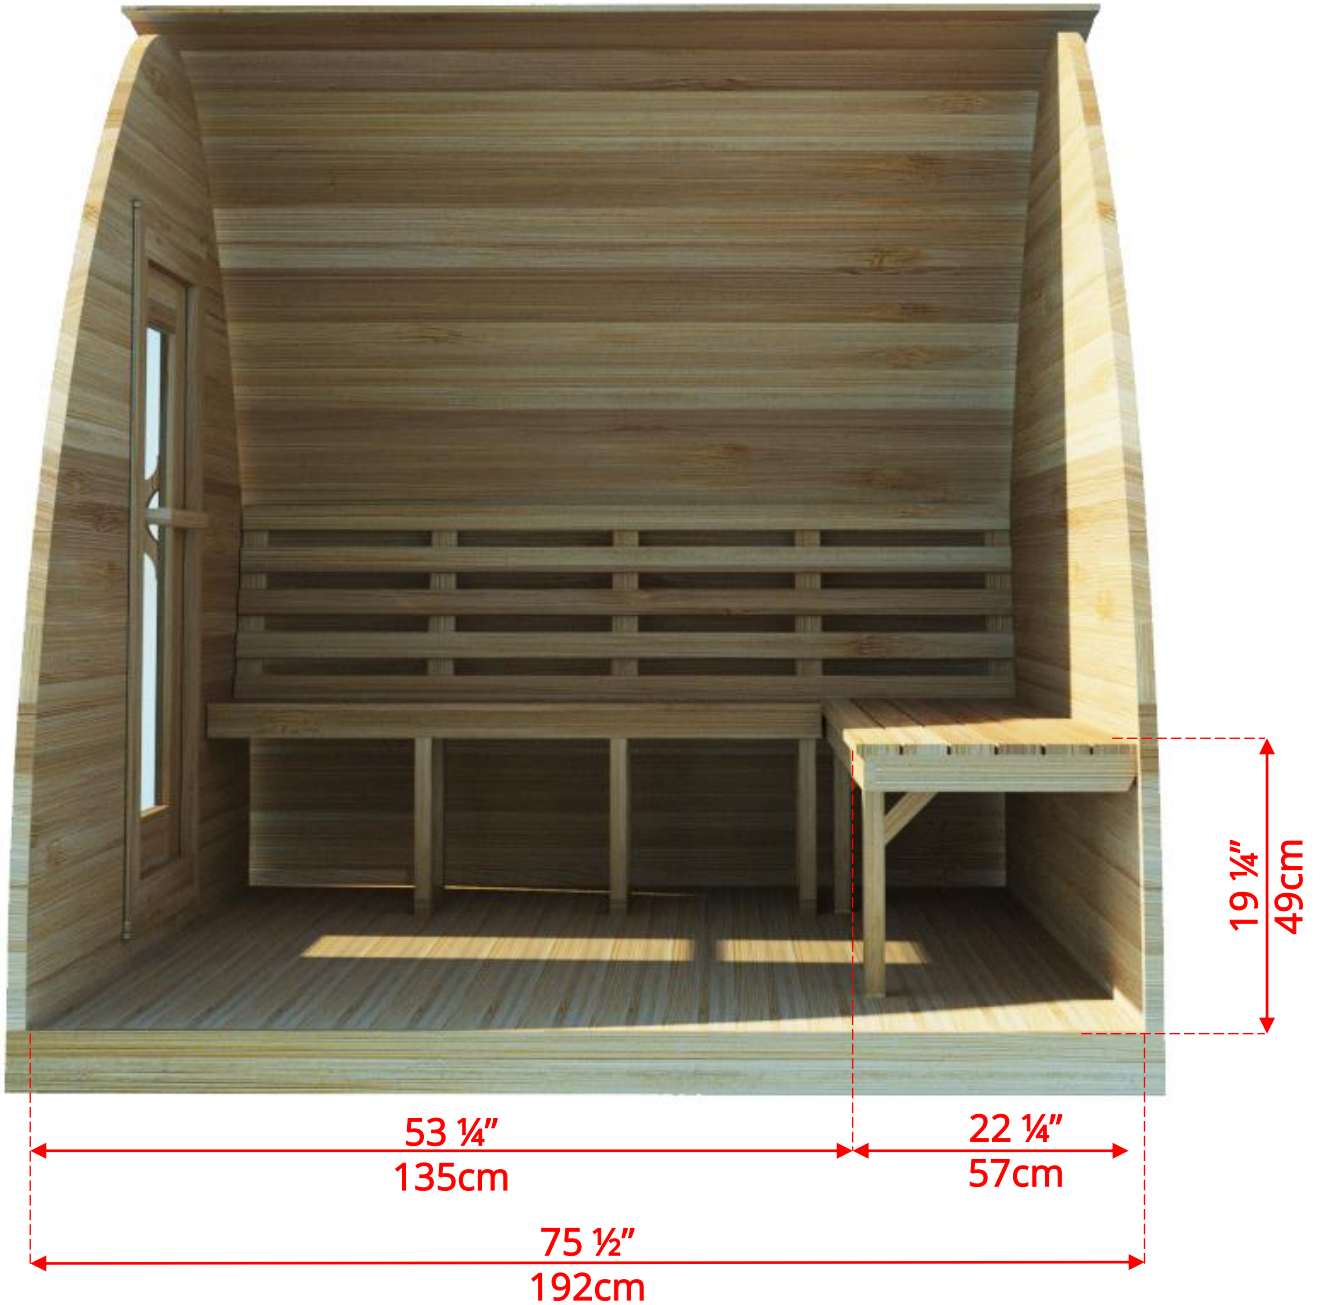

7' x 7' Western Red Cedar Mini Pod Sauna

Side Wall Benches

PSMINI/PSMINIKN

7' x 7' Western Red Cedar Mini Pod Sauna

L Bench on Back & 1 Side Wall

PSMINI/PSMINIKN

7' x 7' Western Red Cedar Mini Pod Sauna

L Bench on Back & 1 Side Wall

Pod Shaped Window in Back Wall

59 ½" (151cm) x 42" (107cm)

Available with L Bench or Side wall bench layout

*** Only available with Electric Heater**

PSMINI/PSMINIKN

7' x 7' Western Red Cedar Mini Pod Sauna

Rectangle Window in Back Wall

20" (50cm) x 30" (76cm)

Available with L Bench or Side wall bench layout

*** Only available with Electric Heater**

PSMINI/PSMINIKN

7' x 7' Western Red Cedar Mini Pod Sauna

2 Windows in Front Wall of POD Sauna

12" (30cm) x 26 ¼" (67cm)