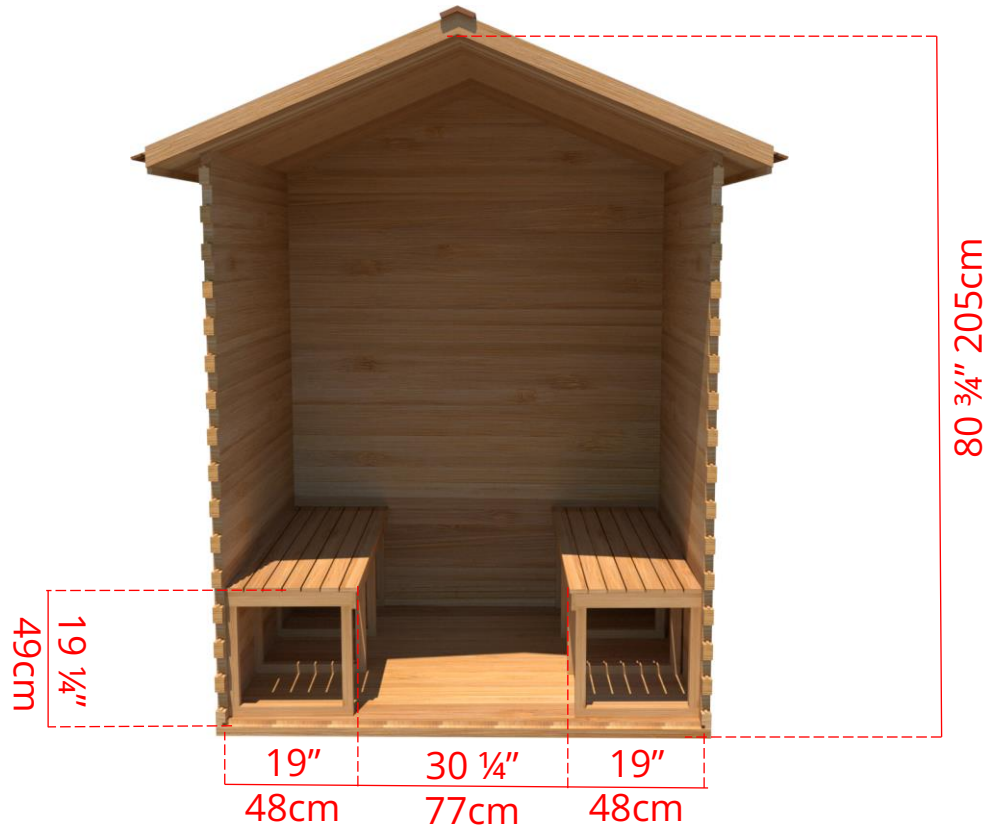

OLS640/OLS642

6' x 4' Outdoor Cabin Sauna

C64B2 - 2 Tier Back Wall Benches

OLS640/OLS642

6' x 4' Outdoor Cabin Sauna

C64BS - Single Tier Back Wall Benches

OLS640/OLS642 6' x 4' Outdoor Cabin Sauna

C64S - Single Tier Side Wall Benches

* Only Available with Door in Middle *

OLS640/OLS642

6' x 4' Outdoor Cabin Sauna

Front Wall Options

C6DL - Door on left & no Window
Or
C6DR - Door on right & no Window

C6DLW - Door on left & Window on right
Or
C6DRW - Door on right & Window on left
(14 ¾" x 53 ¼" Window)
*Not Available with 2 Tier Back wall Bench

SIDE WALL OPTION ONLY AVAILABLE WITH DOOR IN MIDDLE

C6DM - Door in middle & no Window