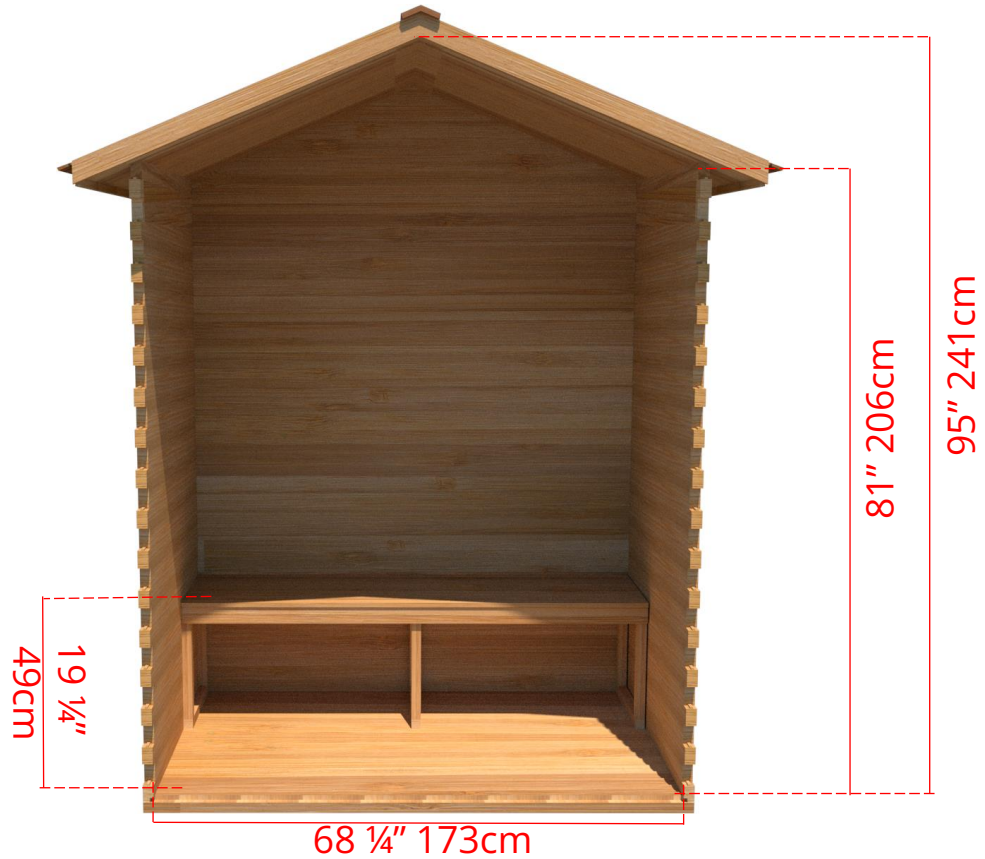

OLS640/OLS642

6' x 4' Outdoor Cabin Sauna

C64B2 - 2 Tier Back Wall Benches

OLS640/OLS642

6' x 4' Outdoor Cabin Sauna

C64BS - Single Tier Back Wall Benches

OLS640/OLS642 6' x 4' Outdoor Cabin Sauna

C64S - Single Tier Side Wall Benches

* Only Available with Door in Middle *

OLS640/OLS642

6' x 4' Outdoor Cabin Sauna

Front Wall Options

C6DL - Door on left & no Window
Or
C6DR - Door on right & no Window

C6DLW - Door on left & Window on right
Or
C6DRW - Door on right & Window on left
(14 ¾" x 53 ¼" Window)
*Not Available with 2 Tier Back wall Bench

SIDE WALL OPTION ONLY AVAILABLE WITH DOOR IN MIDDLE

C6DM - Door in middle & no Window