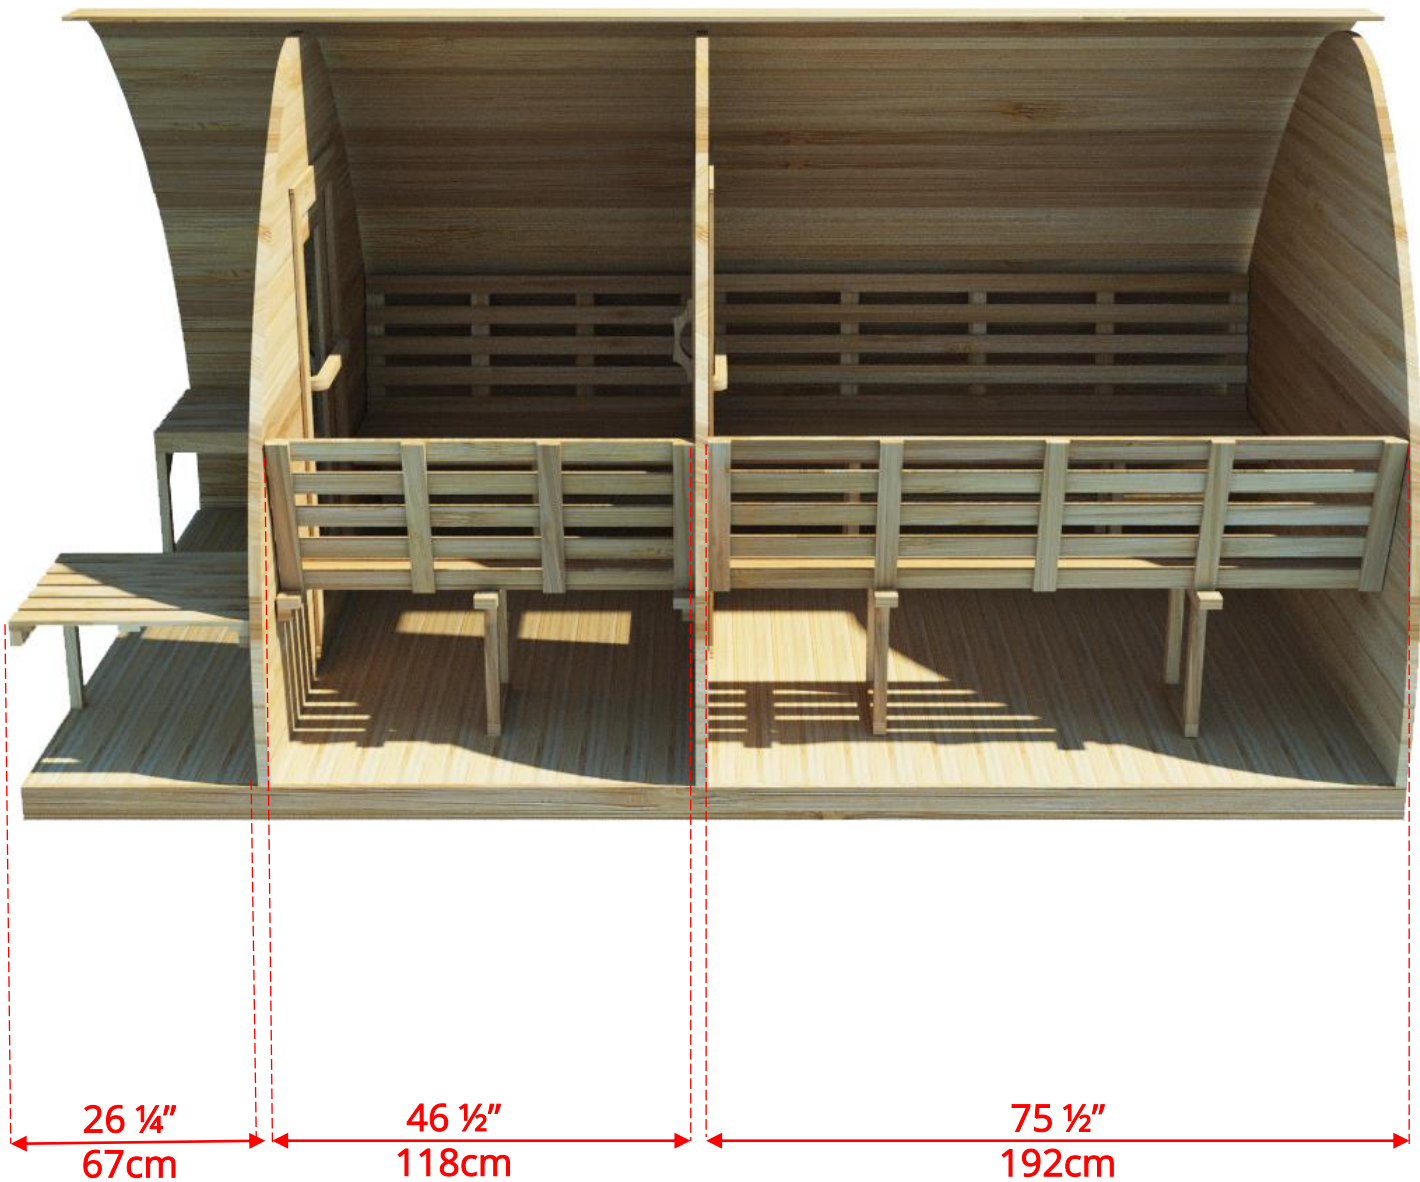

PSMINICP/PSMINICPKN

7' x 7' Western Red Cedar Mini Pod Sauna with Changeroom & Porch

PSMINICP/PSMINICPKN

7' x 7' Western Red Cedar Mini Pod Sauna with Changeroom & Porch

PSMINICP/PSMINICPKN

7' x 7' Western Red Cedar Mini Pod Sauna with Changeroom & Porch

Side Wall Benches

PSMINICP/PSMINICPKN

7' x 7' Western Red Cedar Mini Pod Sauna with Changeroom & Porch

Side Wall Benches

PSMINICP/PSMINICPKN

7' x 7' Western Red Cedar Mini Pod Sauna with Changeroom & Porch

L Bench on Back & 1 Side Wall

PSMINIC/PSMINICKN

7' x 7' Western Red Cedar Mini Pod Sauna with Changeroom

L Bench on Back & 1 Side Wall

PSMINIC/PSMINICKN

7' x 7' Western Red Cedar Mini Pod Sauna with Changeroom

Wood Burning Heater
Only available with Side Wall Bench Option

PSMINIC/PSMINICKN

7' x 7' Western Red Cedar Mini Pod Sauna with Changeroom

Pod Shaped Window in Back Wall

59 ½" (151cm) x 42" (107cm)

Available with L Bench or Side wall bench layout