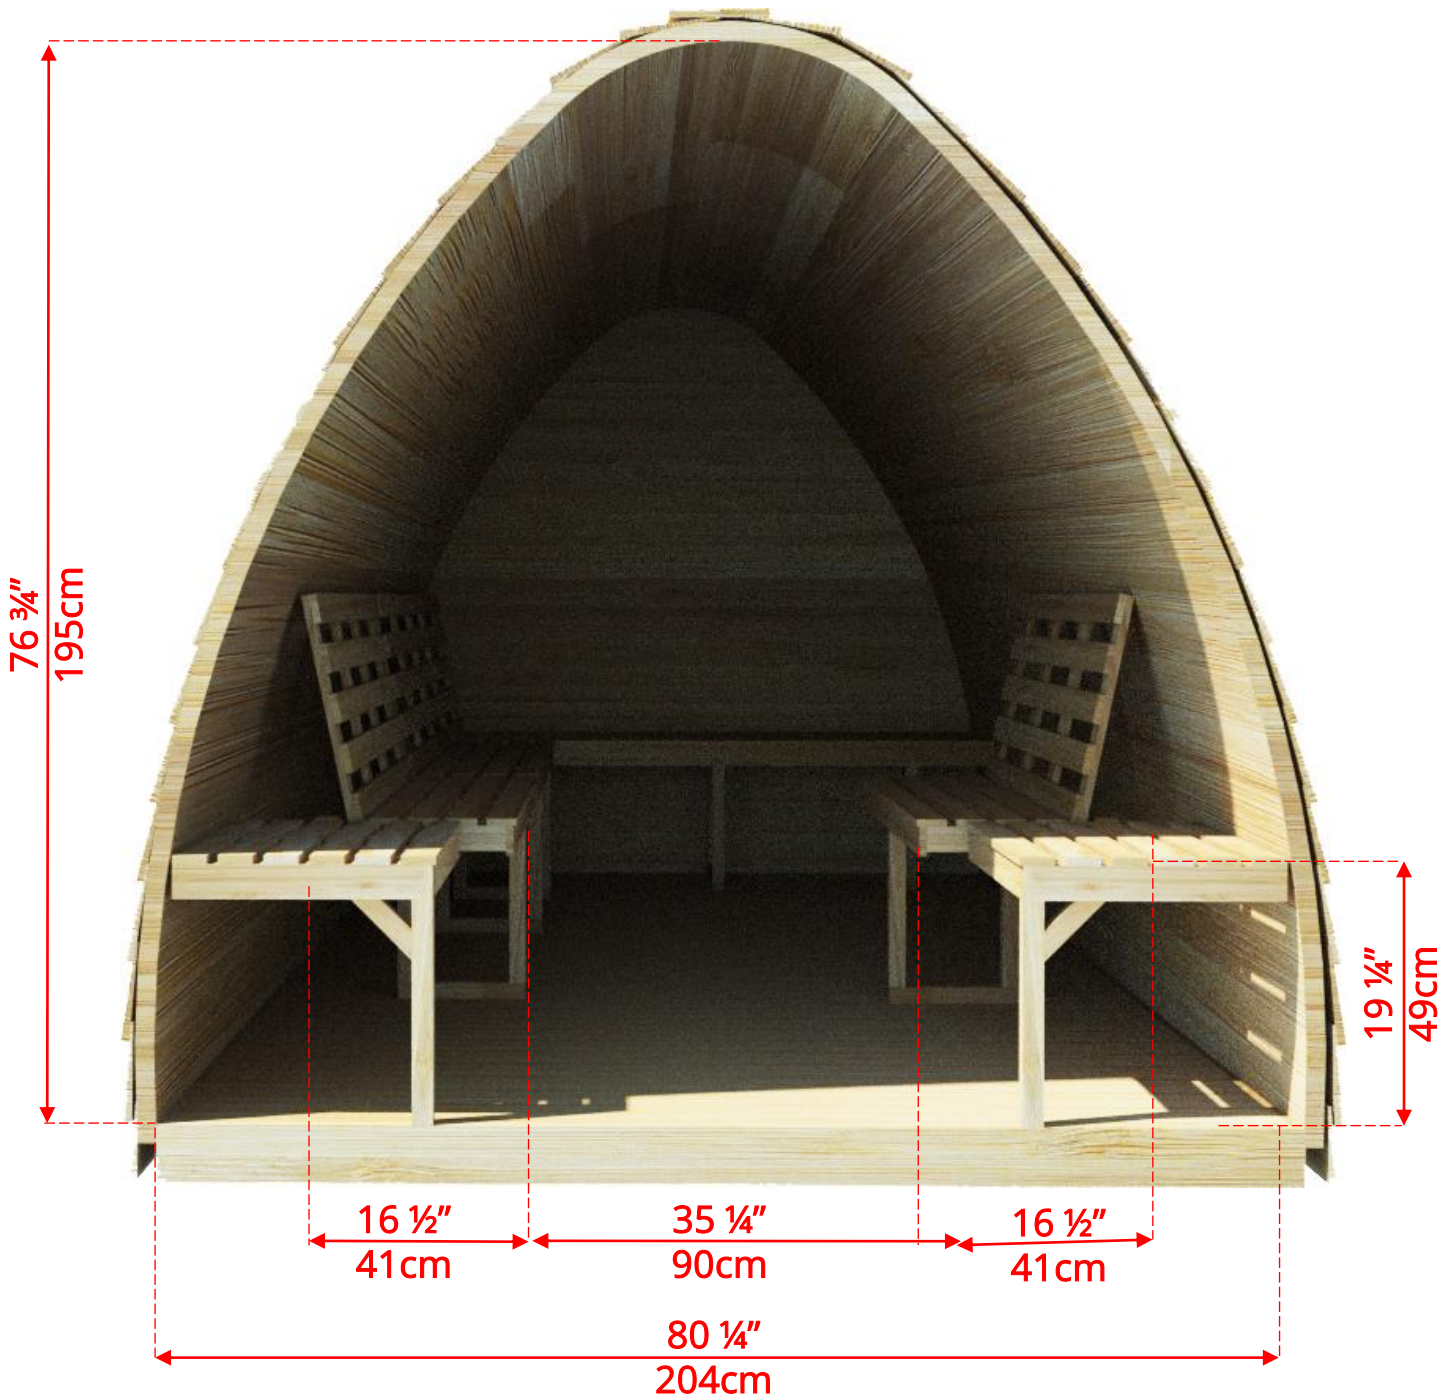

PSMINICP/PSMINICPKN

7' x 7' Western Red Cedar Mini Pod Sauna with Changeroom & Porch

PSMINICP/PSMINICPKN

7' x 7' Western Red Cedar Mini Pod Sauna with Changeroom & Porch

PSMINICP/PSMINICPKN

7' x 7' Western Red Cedar Mini Pod Sauna with Changeroom & Porch

Side Wall Benches

PSMINICP/PSMINICPKN

7' x 7' Western Red Cedar Mini Pod Sauna with Changeroom & Porch

Side Wall Benches

PSMINICP/PSMINICPKN

7' x 7' Western Red Cedar Mini Pod Sauna with Changeroom & Porch

L Bench on Back & 1 Side Wall

PSMINIC/PSMINICKN

7' x 7' Western Red Cedar Mini Pod Sauna with Changeroom

L Bench on Back & 1 Side Wall

PSMINIC/PSMINICKN

7' x 7' Western Red Cedar Mini Pod Sauna with Changeroom

Wood Burning Heater
Only available with Side Wall Bench Option

PSMINIC/PSMINICKN

7' x 7' Western Red Cedar Mini Pod Sauna with Changeroom

Pod Shaped Window in Back Wall

59 ½" (151cm) x 42" (107cm)

Available with L Bench or Side wall bench layout