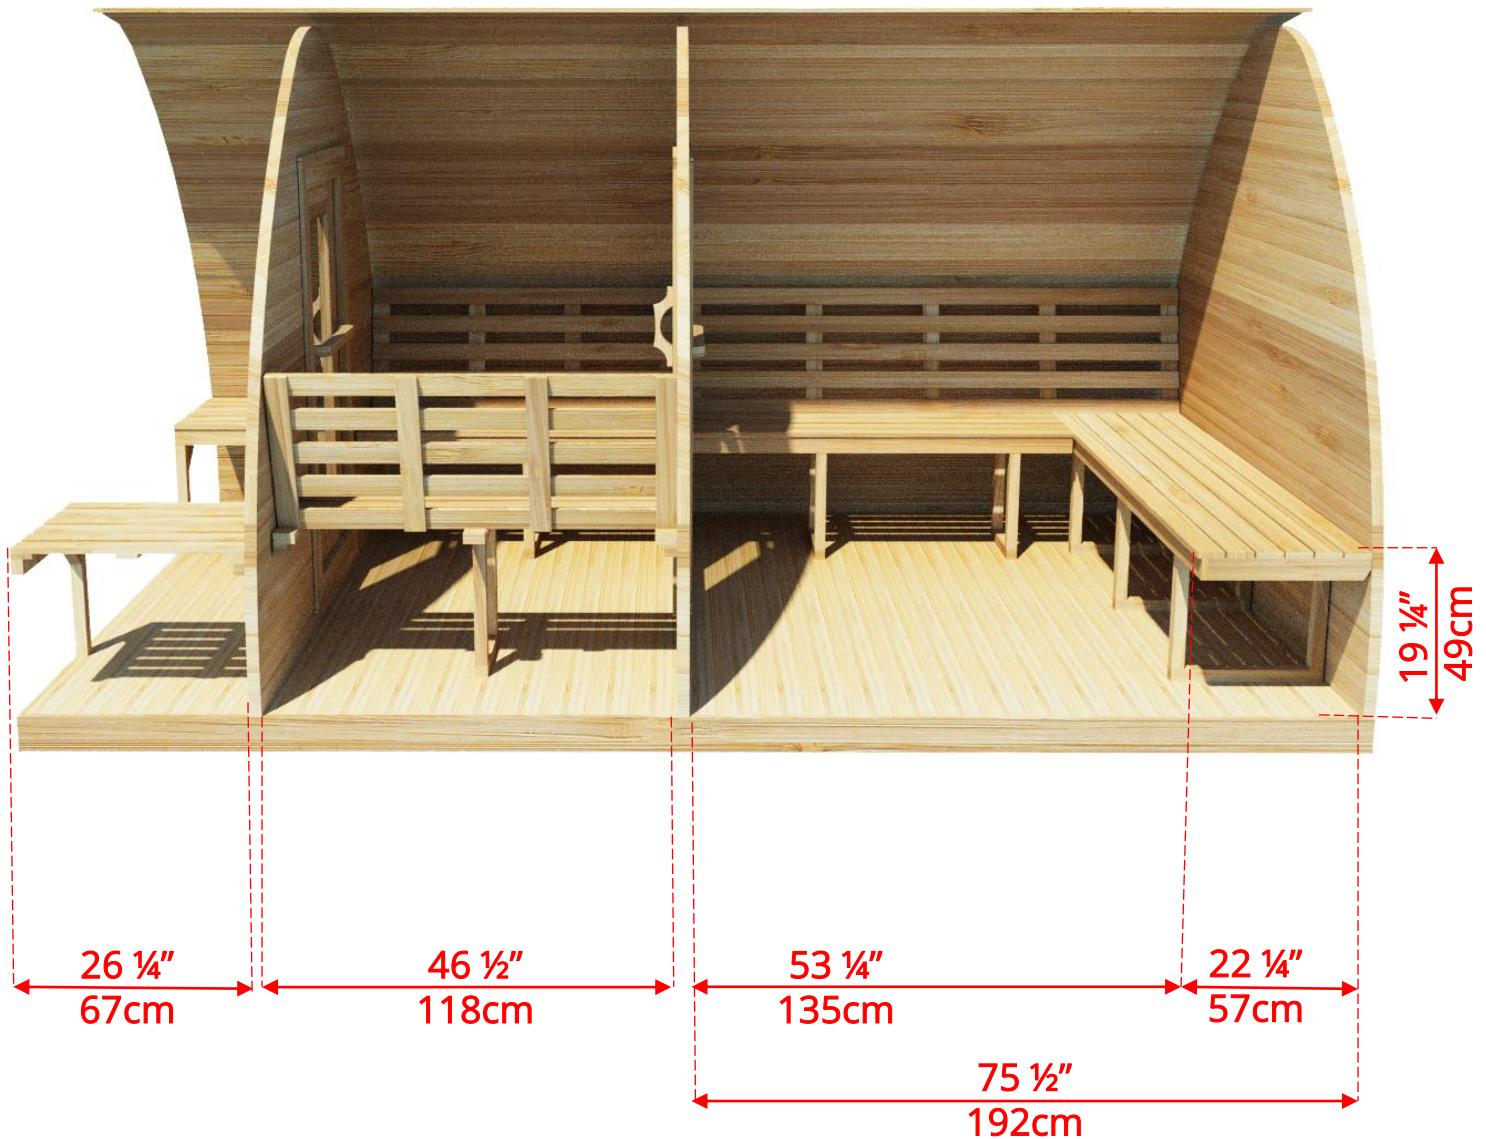

Side Wall Benches

PSMINICP/PSMINICPKN

7' x 7' Western Red Cedar Mini Pod Sauna with Changeroom & Porch

Side Wall Benches

PSMINICP/PSMINICPKN

7' x 7' Western Red Cedar Mini Pod Sauna with Changeroom & Porch

L Bench on Back & 1 Side Wall

PSMINIC/PSMINICKN

7' x 7' Western Red Cedar Mini Pod Sauna with Changeroom

L Bench on Back & 1 Side Wall

PSMINIC/PSMINICKN

7' x 7' Western Red Cedar Mini Pod Sauna with Changeroom

Wood Burning Heater
Only available with Side Wall Bench Option

PSMINIC/PSMINICKN

7' x 7' Western Red Cedar Mini Pod Sauna with Changeroom

Pod Shaped Window in Back Wall

59 ½" (151cm) x 42" (107cm)

Available with L Bench or Side wall bench layout

*** Only available with Electric Heater**

PSMINIC/PSMINICKN

7' x 7' Western Red Cedar Mini Pod Sauna with Changeroom

Rectangle Window in Back Wall

20" (50cm) x 30" (76cm)

Available with L Bench or Side wall bench layout