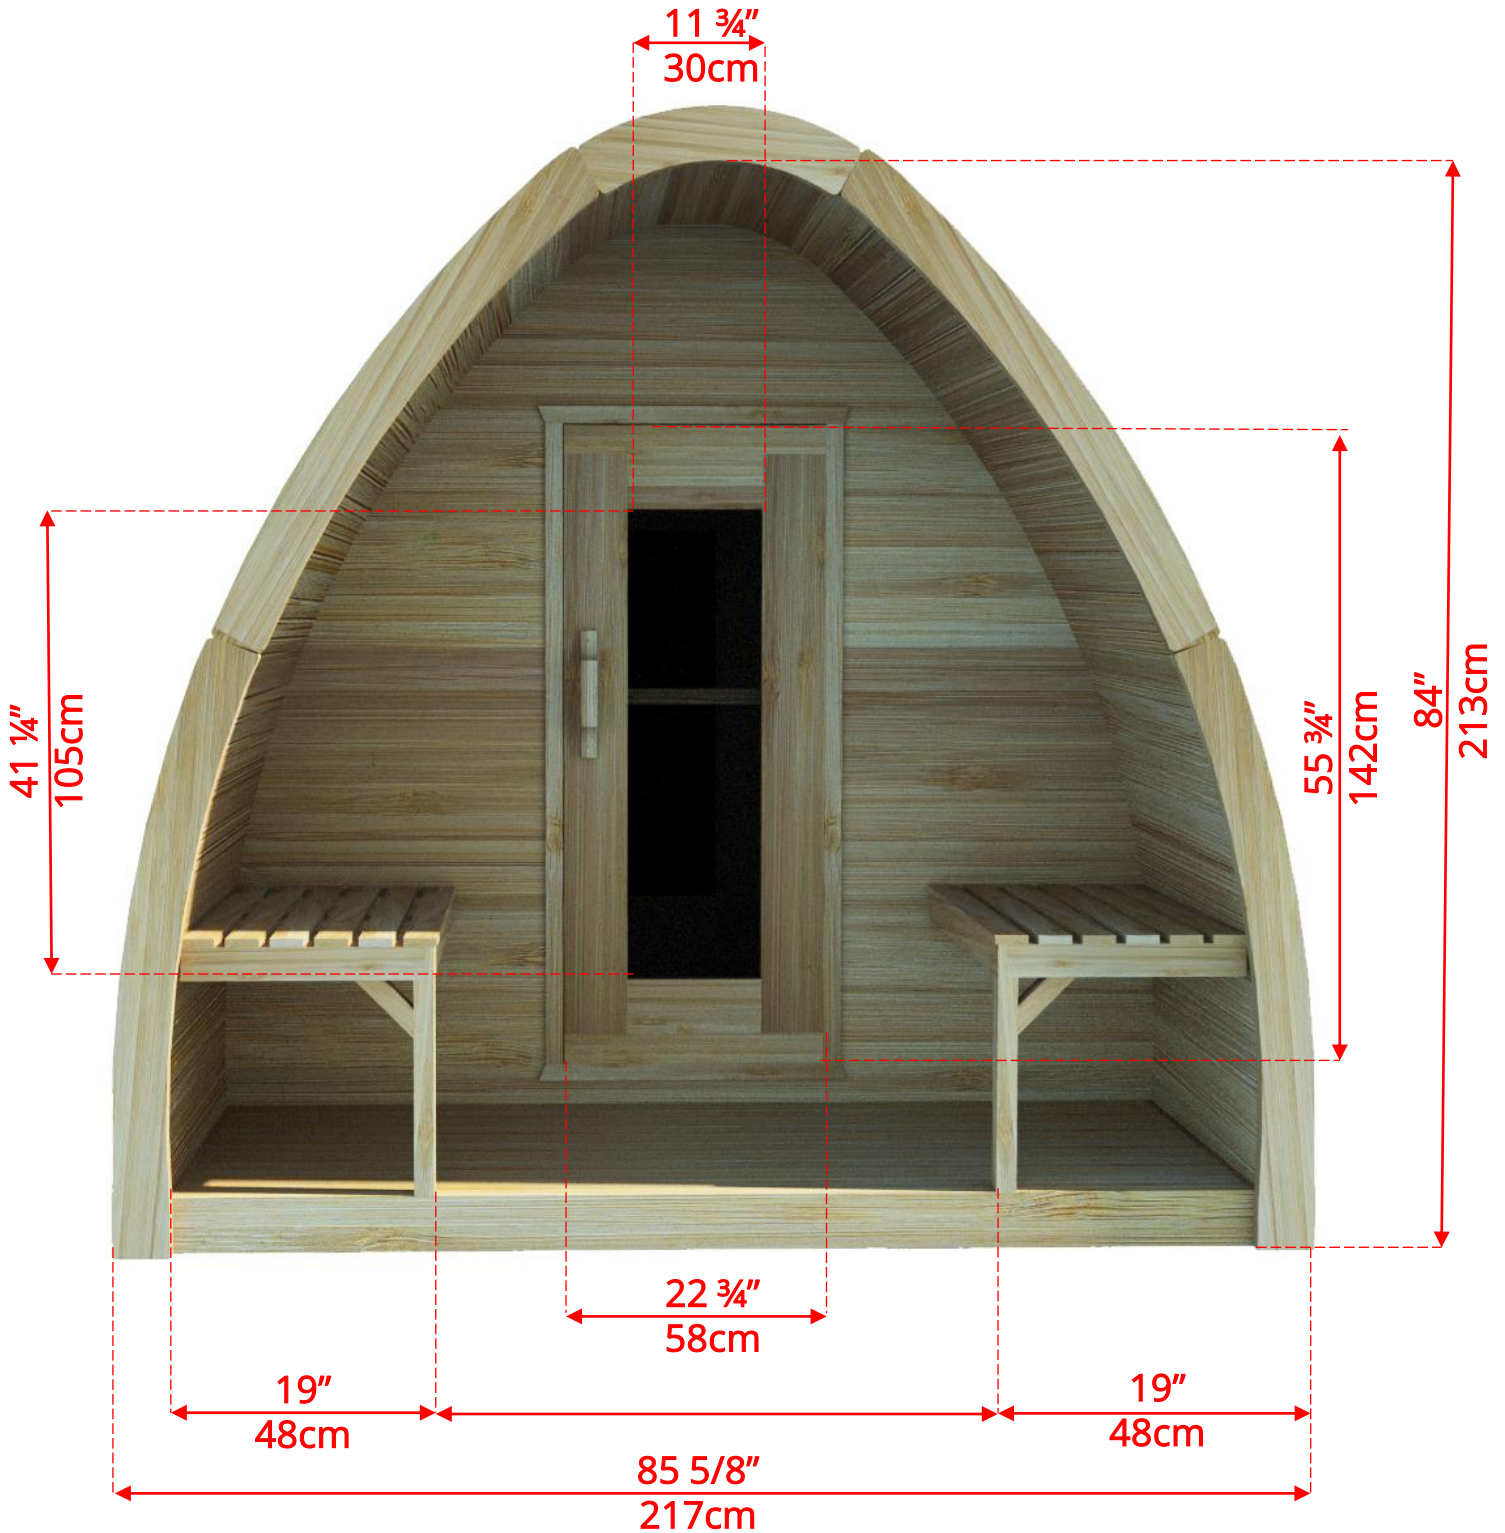

PSMINICP/PSMINICPKN

7' x 7' Western Red Cedar Mini Pod Sauna with Changeroom & Porch

PSMINICP/PSMINICPKN

7' x 7' Western Red Cedar Mini Pod Sauna with Changeroom & Porch

PSMINICP/PSMINICPKN

7' x 7' Western Red Cedar Mini Pod Sauna with Changeroom & Porch

Side Wall Benches

PSMINICP/PSMINICPKN

7' x 7' Western Red Cedar Mini Pod Sauna with Changeroom & Porch

Side Wall Benches

PSMINICP/PSMINICPKN

7' x 7' Western Red Cedar Mini Pod Sauna with Changeroom & Porch

L Bench on Back & 1 Side Wall

PSMINIC/PSMINICKN

7' x 7' Western Red Cedar Mini Pod Sauna with Changeroom

L Bench on Back & 1 Side Wall

PSMINIC/PSMINICKN

7' x 7' Western Red Cedar Mini Pod Sauna with Changeroom

Wood Burning Heater
Only available with Side Wall Bench Option

PSMINIC/PSMINICKN

7' x 7' Western Red Cedar Mini Pod Sauna with Changeroom

Pod Shaped Window in Back Wall

59 ½" (151cm) x 42" (107cm)

Available with L Bench or Side wall bench layout