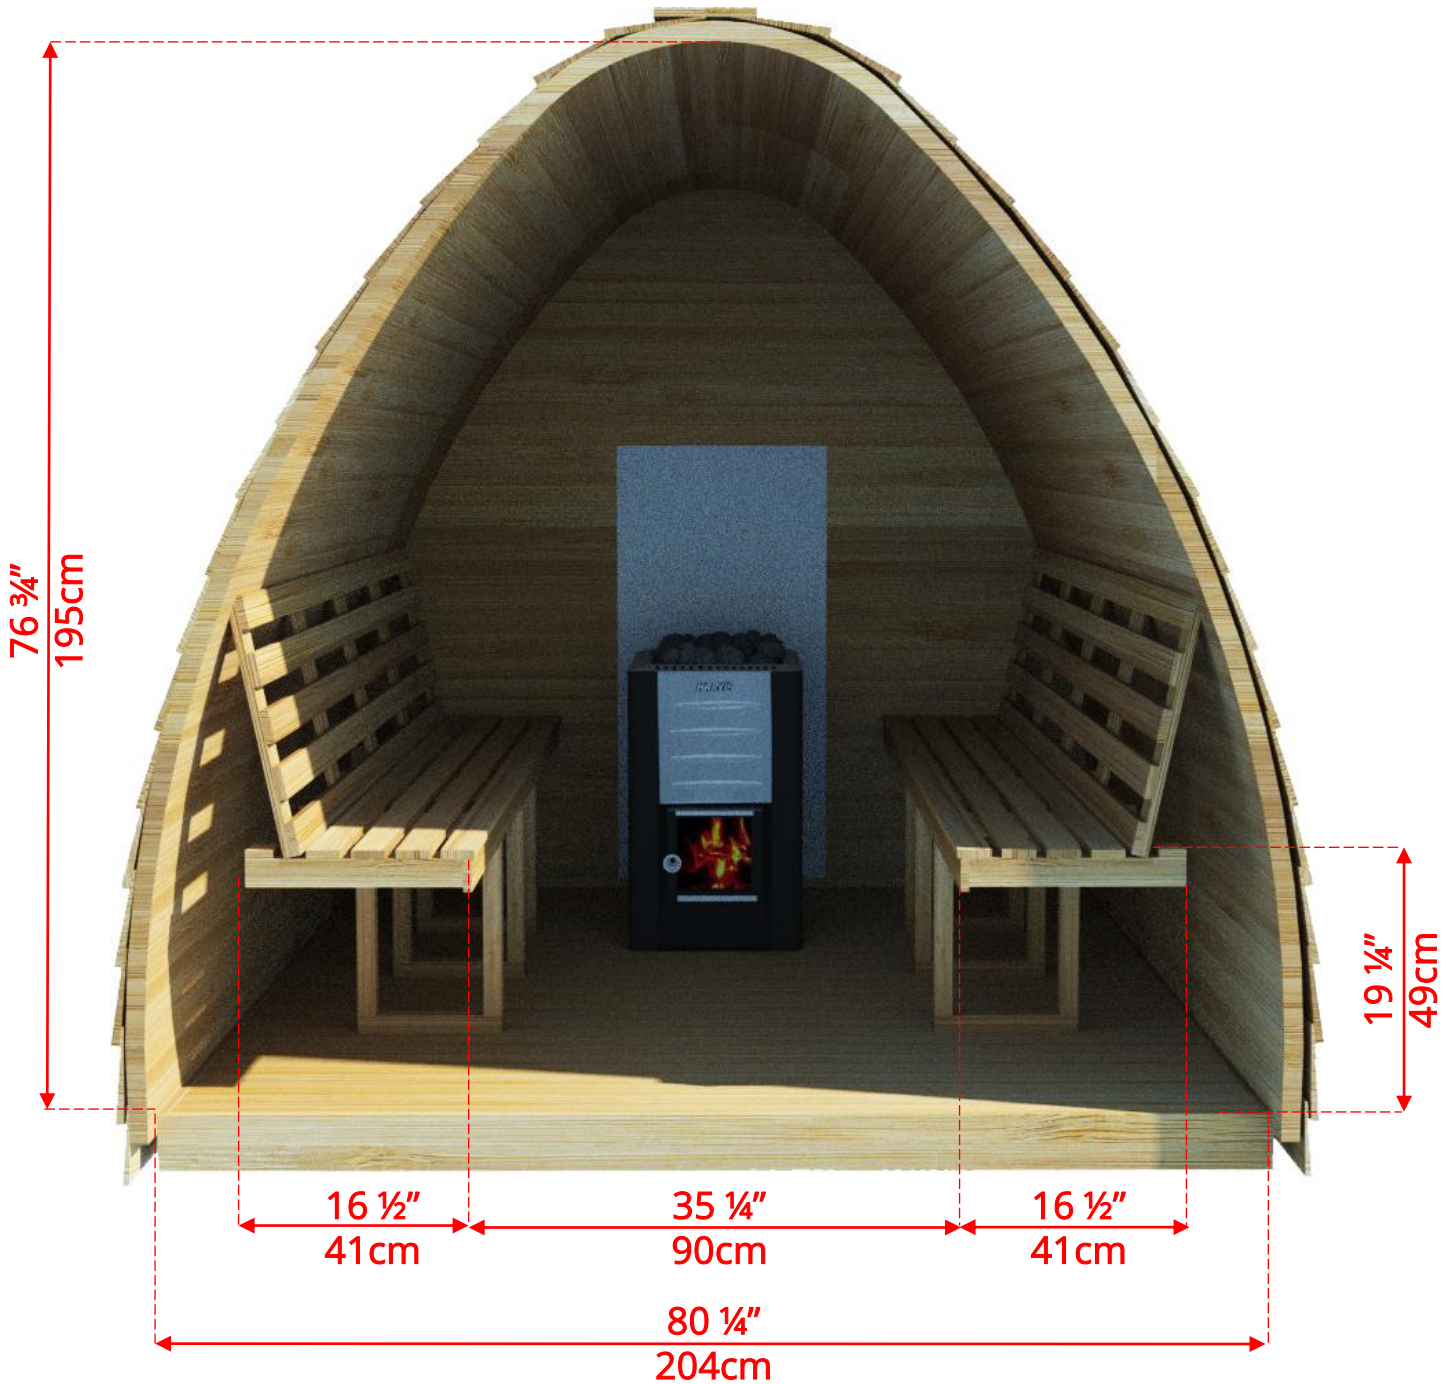

Side Wall Benches

PSMINICP/PSMINICPKN

7' x 7' Western Red Cedar Mini Pod Sauna with Changeroom & Porch

Side Wall Benches

PSMINICP/PSMINICPKN

7' x 7' Western Red Cedar Mini Pod Sauna with Changeroom & Porch

L Bench on Back & 1 Side Wall

PSMINIC/PSMINICKN

7' x 7' Western Red Cedar Mini Pod Sauna with Changeroom

L Bench on Back & 1 Side Wall

PSMINIC/PSMINICKN

7' x 7' Western Red Cedar Mini Pod Sauna with Changeroom

Wood Burning Heater
Only available with Side Wall Bench Option

PSMINIC/PSMINICKN

7' x 7' Western Red Cedar Mini Pod Sauna with Changeroom

Pod Shaped Window in Back Wall

59 ½" (151cm) x 42" (107cm)

Available with L Bench or Side wall bench layout

*** Only available with Electric Heater**

PSMINIC/PSMINICKN

7' x 7' Western Red Cedar Mini Pod Sauna with Changeroom

Rectangle Window in Back Wall

20" (50cm) x 30" (76cm)

Available with L Bench or Side wall bench layout