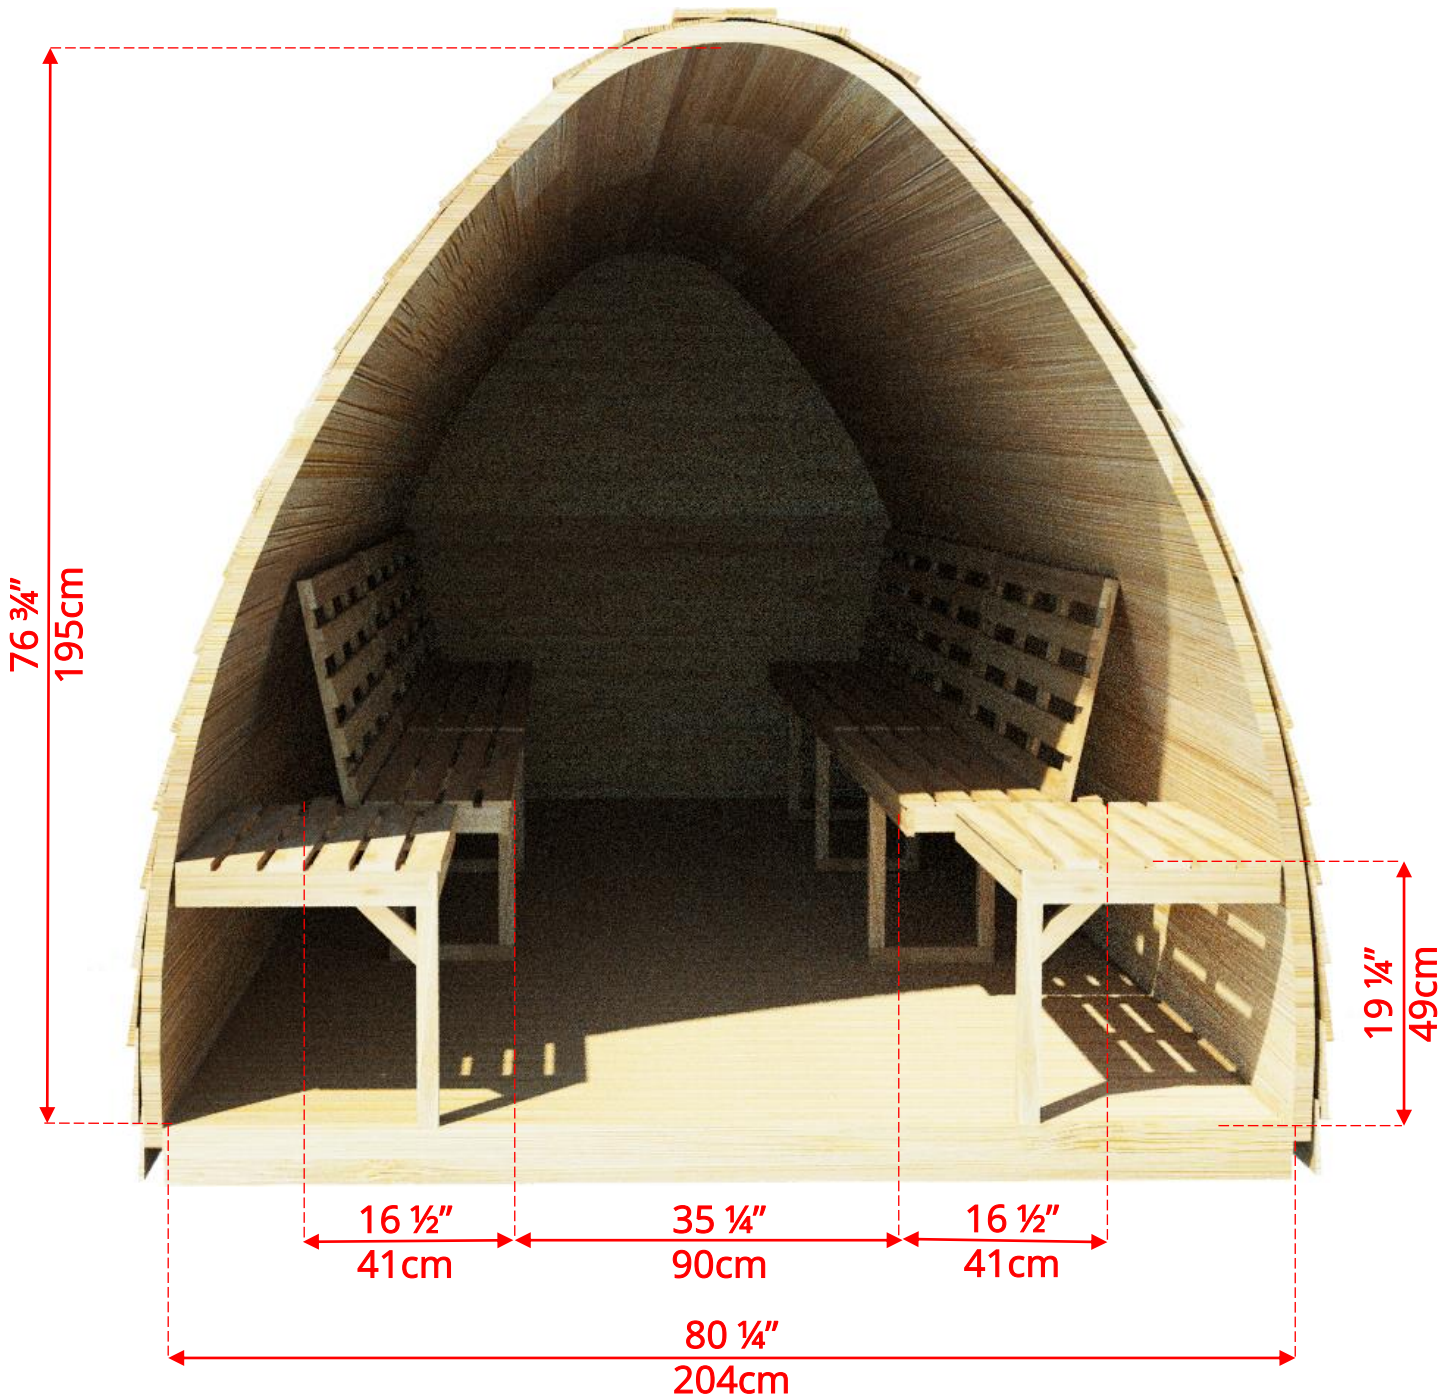

PSMINICP/PSMINICPKN

7' x 7' Western Red Cedar Mini Pod Sauna with Changeroom & Porch

PSMINICP/PSMINICPKN

7' x 7' Western Red Cedar Mini Pod Sauna with Changeroom & Porch

PSMINICP/PSMINICPKN

7' x 7' Western Red Cedar Mini Pod Sauna with Changeroom & Porch

Side Wall Benches

PSMINICP/PSMINICPKN

7' x 7' Western Red Cedar Mini Pod Sauna with Changeroom & Porch

Side Wall Benches

PSMINICP/PSMINICPKN

7' x 7' Western Red Cedar Mini Pod Sauna with Changeroom & Porch

L Bench on Back & 1 Side Wall

PSMINIC/PSMINICKN

7' x 7' Western Red Cedar Mini Pod Sauna with Changeroom

L Bench on Back & 1 Side Wall

PSMINIC/PSMINICKN

7' x 7' Western Red Cedar Mini Pod Sauna with Changeroom

Wood Burning Heater
Only available with Side Wall Bench Option

PSMINIC/PSMINICKN

7' x 7' Western Red Cedar Mini Pod Sauna with Changeroom

Pod Shaped Window in Back Wall

59 ½" (151cm) x 42" (107cm)

Available with L Bench or Side wall bench layout