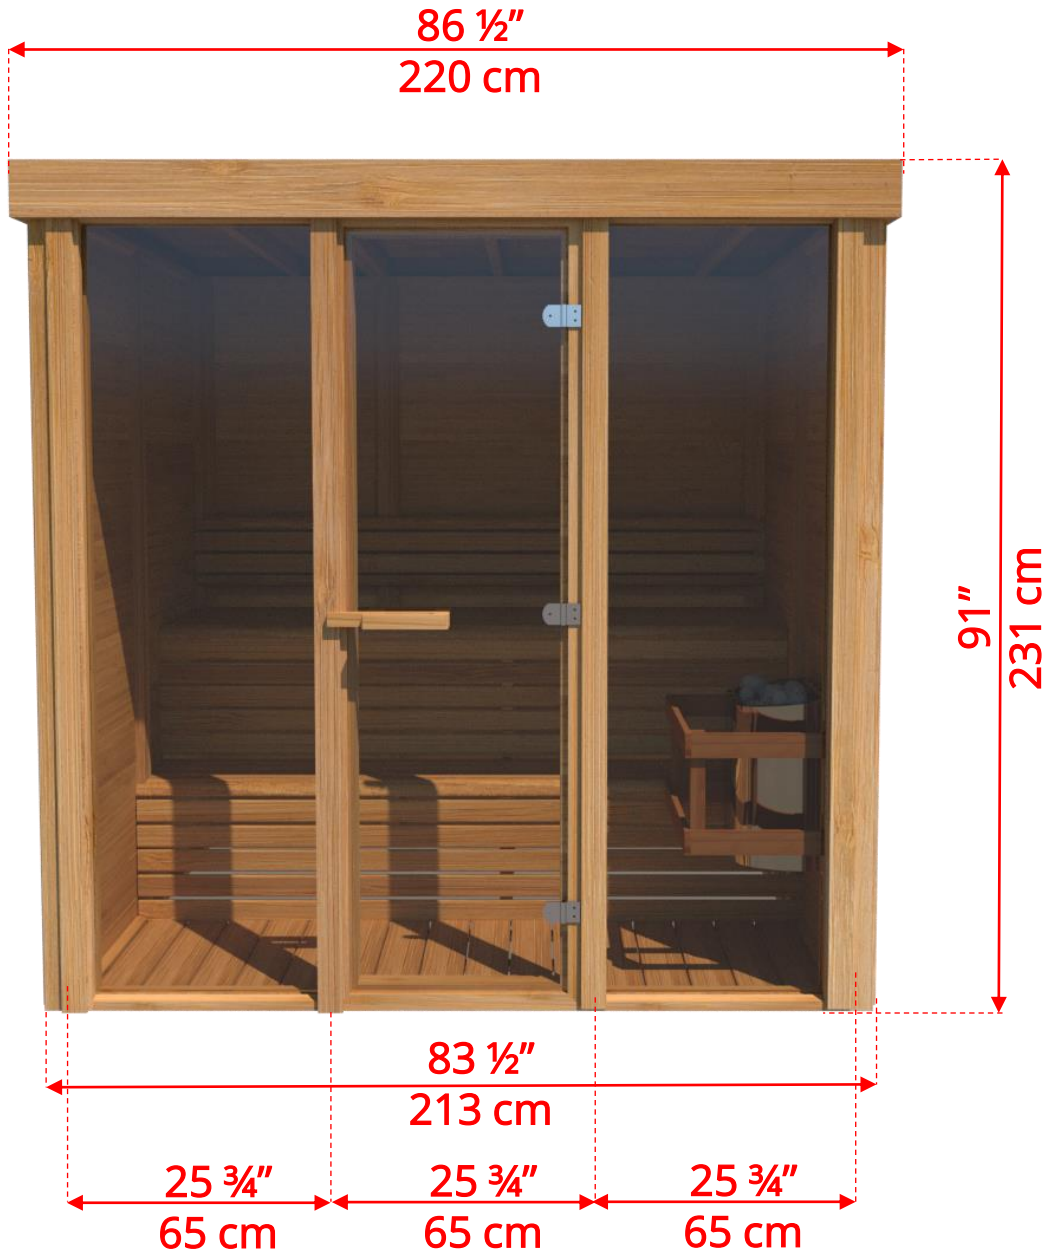

PU570/PU572 Indoor Pure Cube Sauna

Manufactured by:

pure cübe

PU570/PU572 Indoor Pure Cube Sauna

Manufactured by:

tel: 888-923-9813 | info@leisurecraft.com | web: www.leisurecraft.com

pure cübe

PU570/PU572 Indoor Pure Cube Sauna