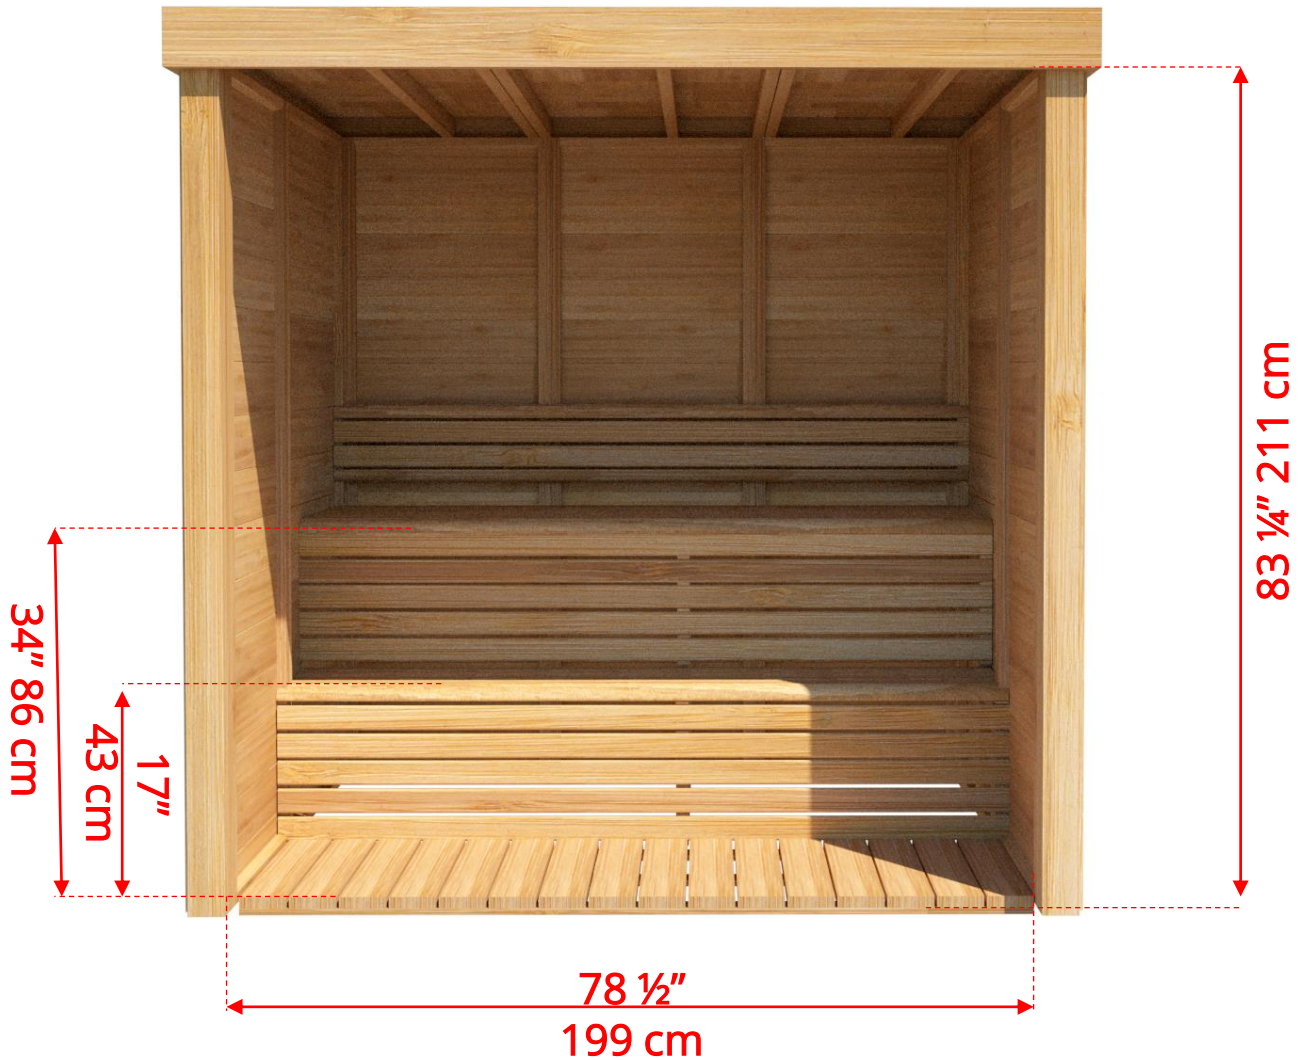

PU570/PU572 Indoor Pure Cube Sauna

Manufactured by:

pure cübe

PU570/PU572 Indoor Pure Cube Sauna

Manufactured by:

tel: 888-923-9813 | info@leisurecraft.com | web: www.leisurecraft.com

pure cübe

PU570/PU572 Indoor Pure Cube Sauna