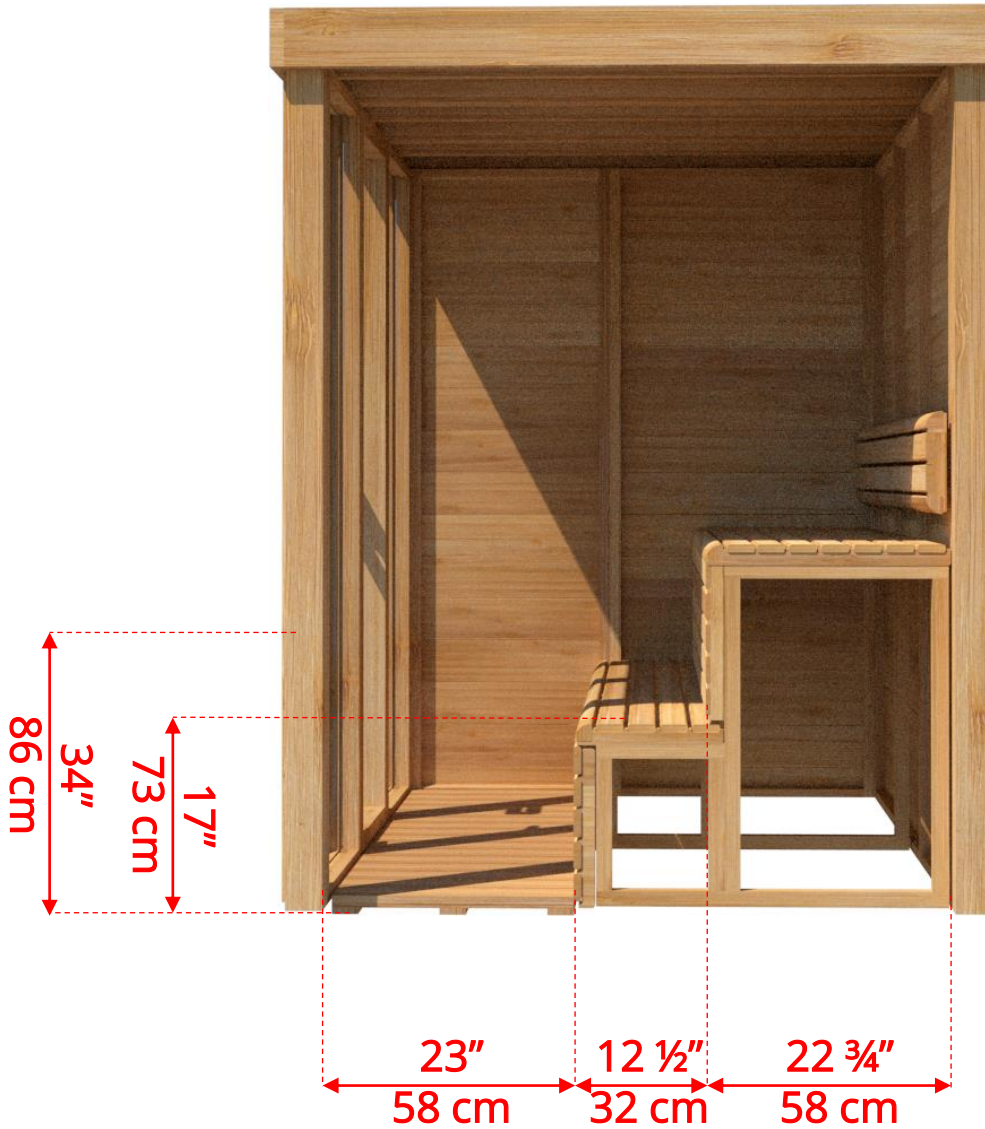

pure cübe

PU570 Indoor Pure Cube Sauna

Manufactured by:

tel: 888-923-9813 | info@leisurecraft.com | web: www.leisurecraft.com