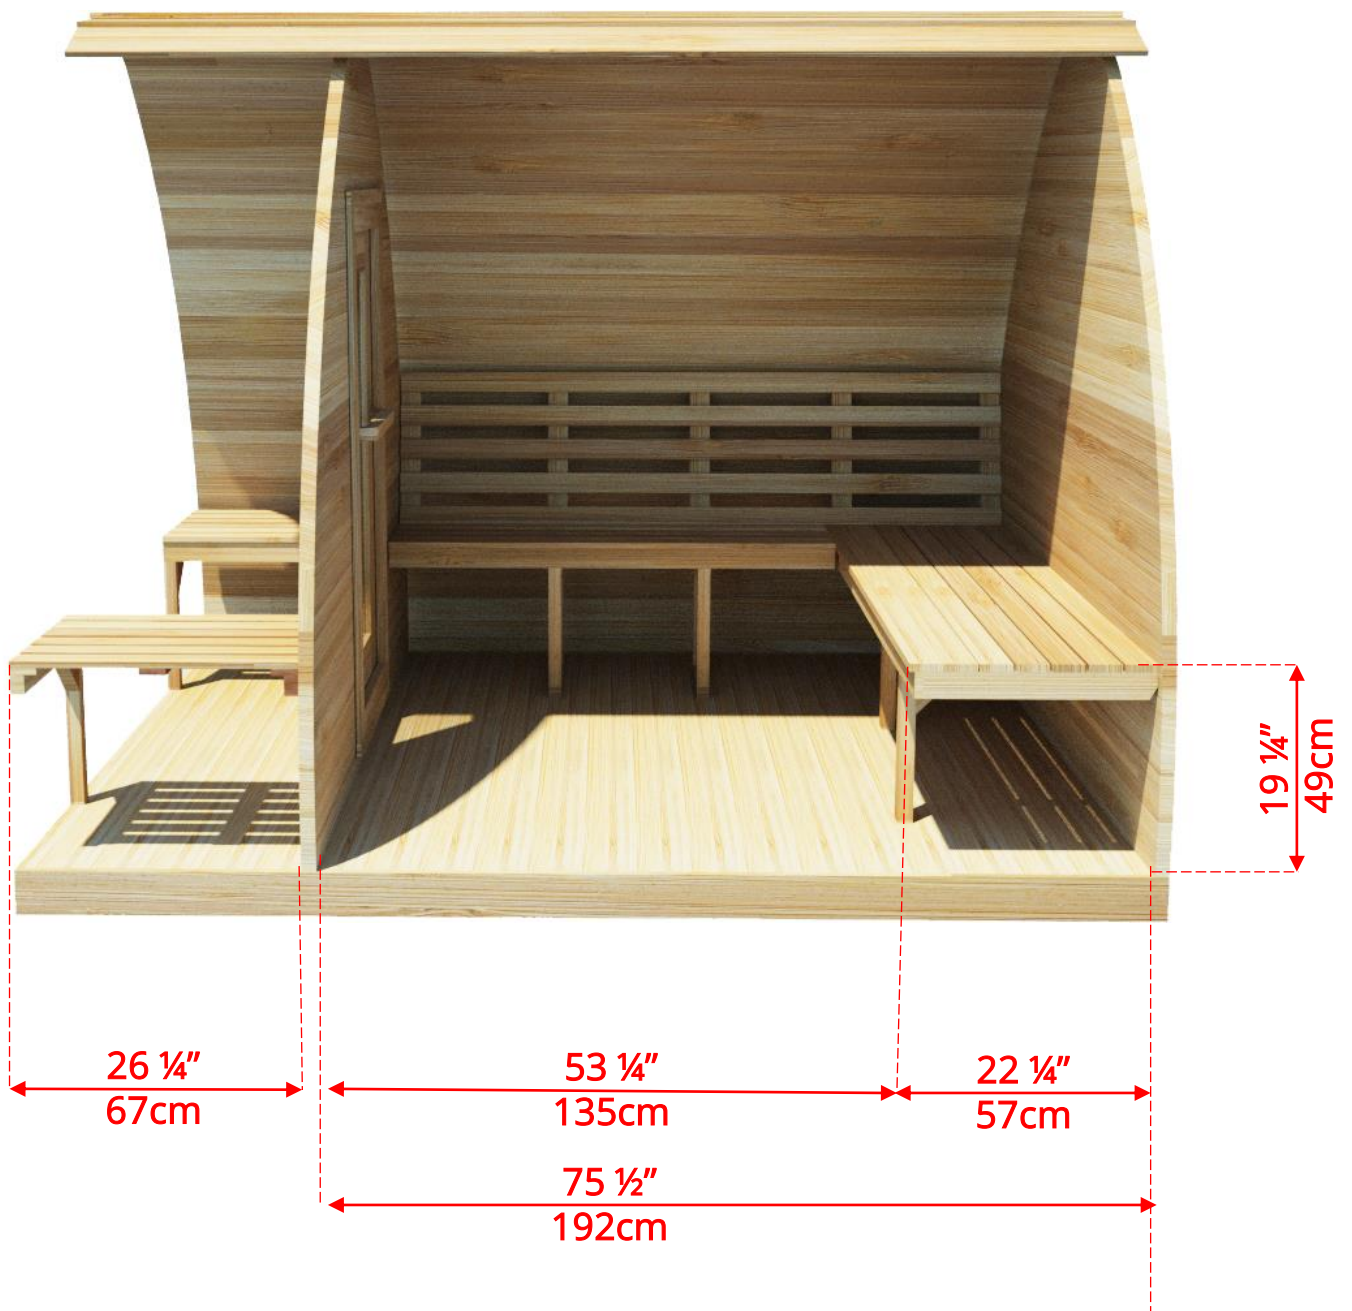

Side Wall Benches

PSMINIP/PSMINIPKN

7' x 7' Western Red Cedar Mini Pod Sauna with Porch

Side Wall Benches

PSMINIP/PSMINIPKN

7' x 7' Western Red Cedar Mini Pod Sauna with Porch

L Bench on Back & 1 Side Wall

PSMINIP/PSMINIPKN

7' x 7' Western Red Cedar Mini Pod Sauna with Porch

L Bench on Back & 1 Side Wall

PSMINIP/PSMINIPKN

7' x 7' Western Red Cedar Mini Pod Sauna with Porch

Wood Burning Heater
Only available with Side Wall Bench Option

PSMINIP/PSMINIPKN

7' x 7' Western Red Cedar Mini Pod Sauna with Porch

Pod Shaped Window in Back Wall

59 ½" (151cm) x 42" (107cm)
Available with L Bench or Side wall bench layout
*** Only available with Electric Heater**

PSMINIP/PSMINIPKN

7' x 7' Western Red Cedar Mini Pod Sauna with Porch

Rectangle Window in Back Wall

20" (50cm) x 30" (76cm)

Available with L Bench or Side wall bench layout

*** Only available with Electric Heater**