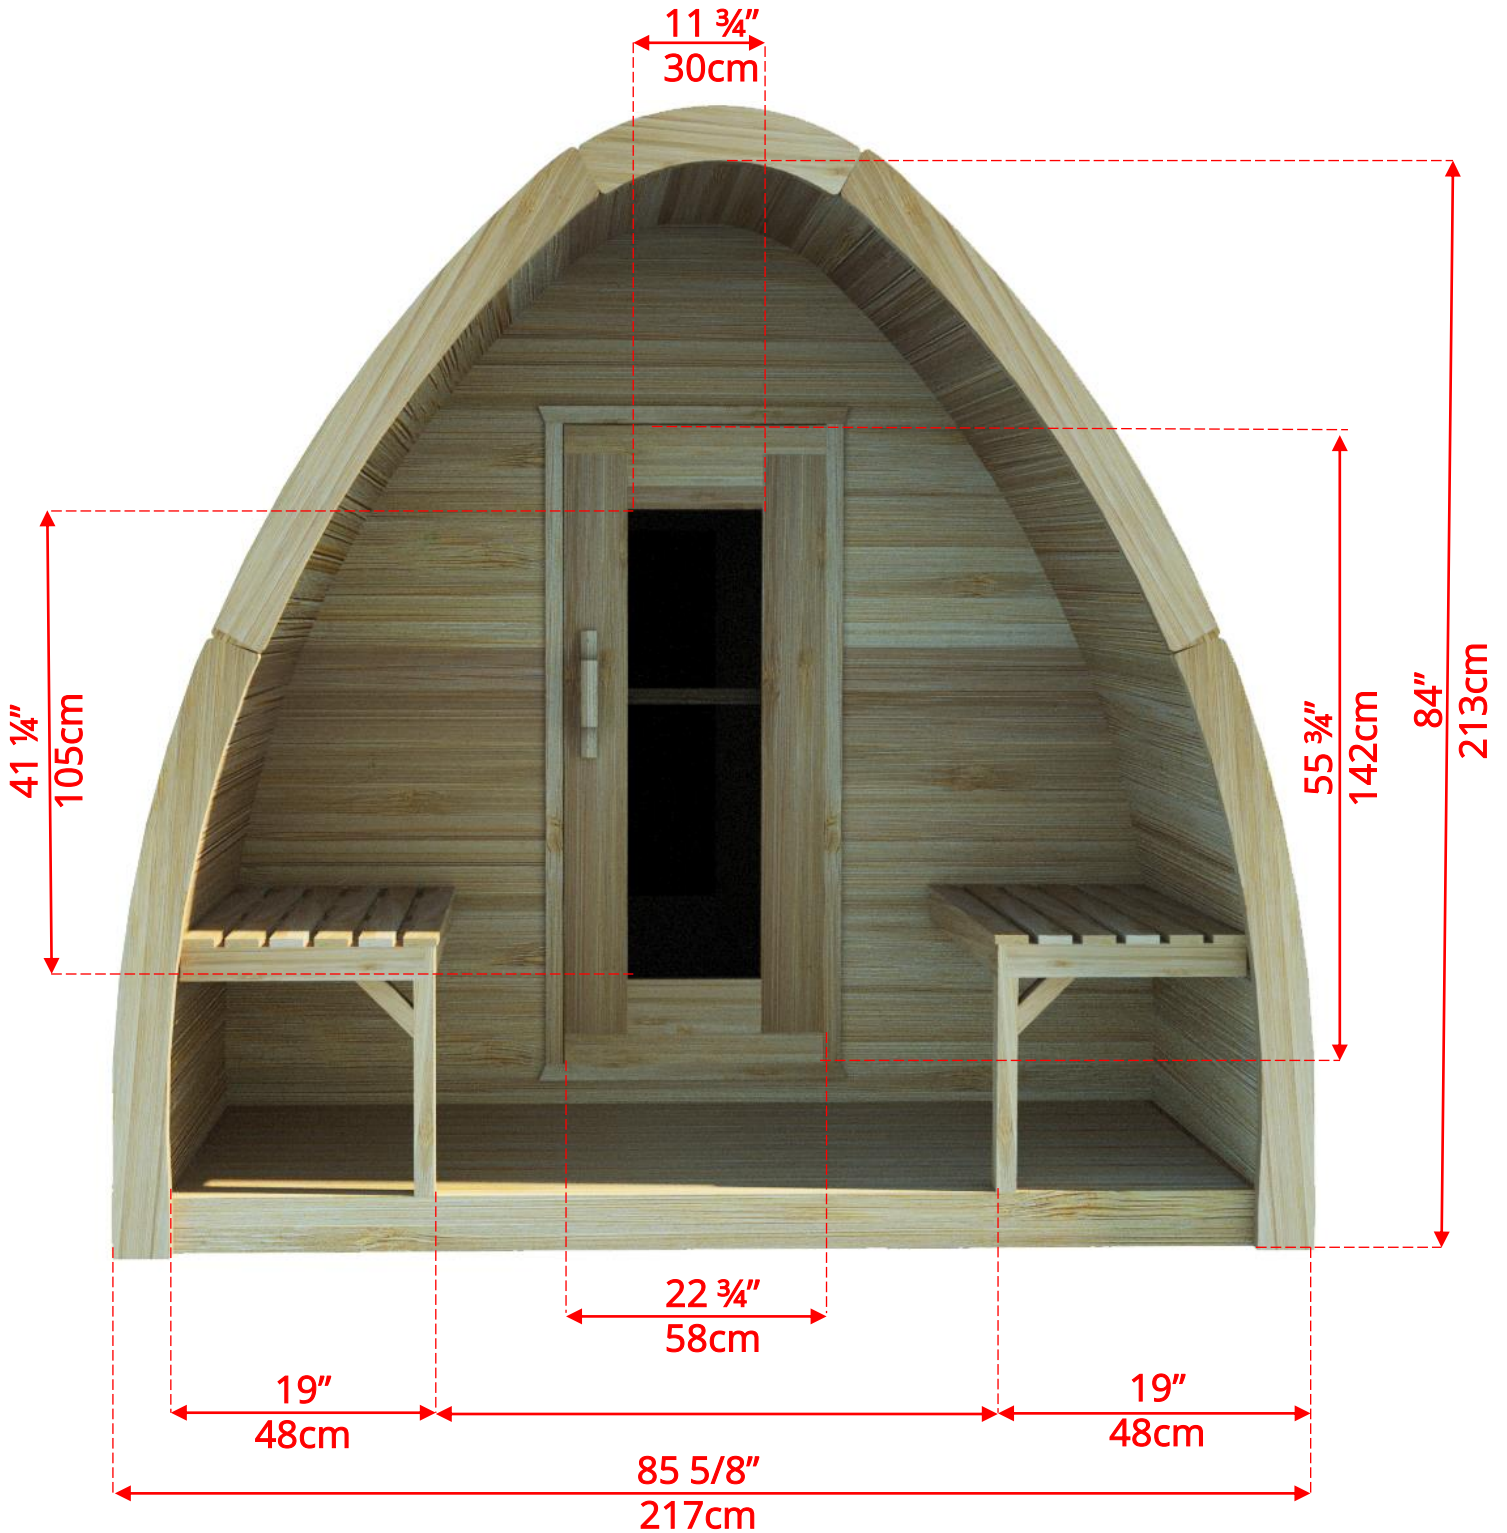

PSMINIP/PSMINIPKN

7' x 7' Western Red Cedar Mini Pod Sauna with Porch

PSMINIP/PSMINIPKN

7' x 7' Western Red Cedar Mini Pod Sauna with Porch

PSMINIP/PSMINIPKN

7' x 7' Western Red Cedar Mini Pod Sauna with Porch

Side Wall Benches

PSMINIP/PSMINIPKN

7' x 7' Western Red Cedar Mini Pod Sauna with Porch

Side Wall Benches

PSMINIP/PSMINIPKN

7' x 7' Western Red Cedar Mini Pod Sauna with Porch

L Bench on Back & 1 Side Wall

PSMINIP/PSMINIPKN

7' x 7' Western Red Cedar Mini Pod Sauna with Porch

L Bench on Back & 1 Side Wall

PSMINIP/PSMINIPKN

7' x 7' Western Red Cedar Mini Pod Sauna with Porch

Wood Burning Heater
Only available with Side Wall Bench Option

PSMINIP/PSMINIPKN

7' x 7' Western Red Cedar Mini Pod Sauna with Porch

Pod Shaped Window in Back Wall

59 ½" (151cm) x 42" (107cm)
Available with L Bench or Side wall bench layout
*** Only available with Electric Heater**