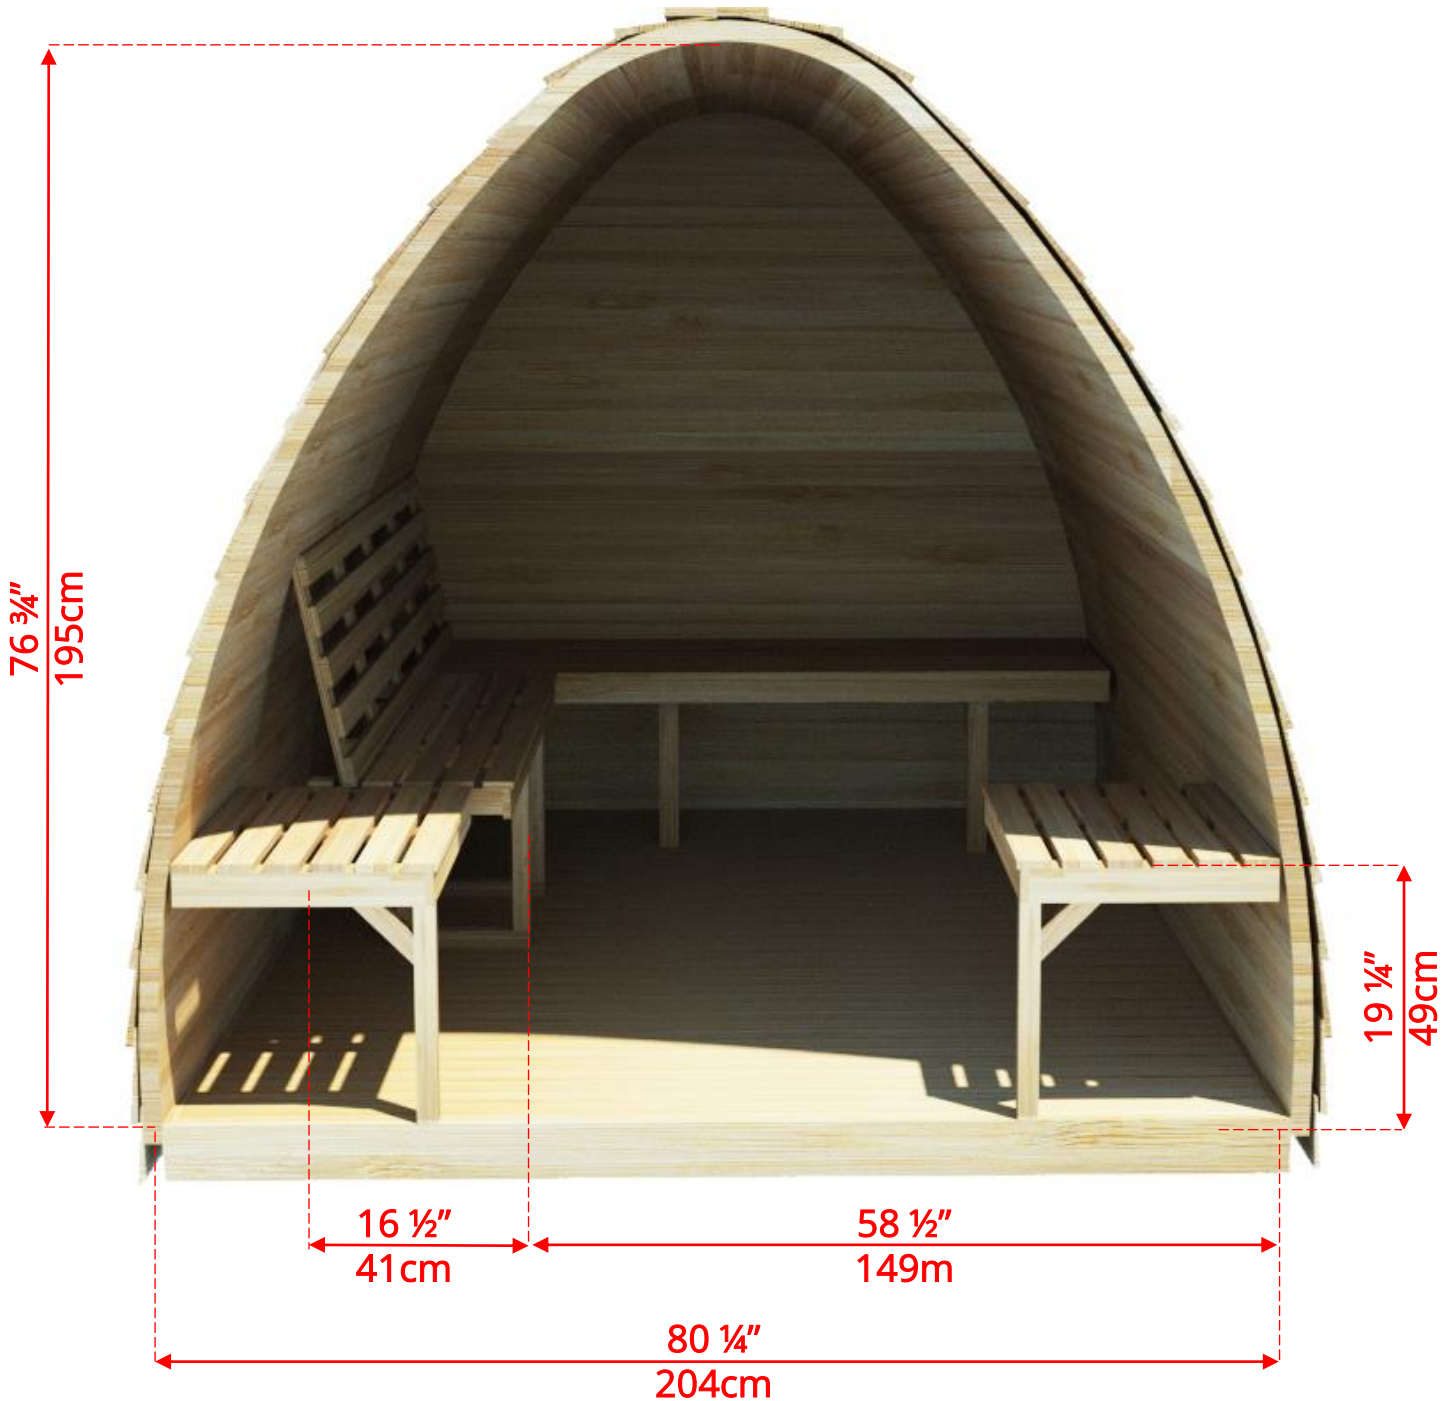

PSMINIP/PSMINIPKN

7' x 7' Western Red Cedar Mini Pod Sauna with Porch

PSMINIP/PSMINIPKN

7' x 7' Western Red Cedar Mini Pod Sauna with Porch

PSMINIP/PSMINIPKN

7' x 7' Western Red Cedar Mini Pod Sauna with Porch

Side Wall Benches

PSMINIP/PSMINIPKN

7' x 7' Western Red Cedar Mini Pod Sauna with Porch

Side Wall Benches

PSMINIP/PSMINIPKN

7' x 7' Western Red Cedar Mini Pod Sauna with Porch

L Bench on Back & 1 Side Wall

PSMINIP/PSMINIPKN

7' x 7' Western Red Cedar Mini Pod Sauna with Porch

L Bench on Back & 1 Side Wall

PSMINIP/PSMINIPKN

7' x 7' Western Red Cedar Mini Pod Sauna with Porch

Wood Burning Heater
Only available with Side Wall Bench Option

PSMINIP/PSMINIPKN

7' x 7' Western Red Cedar Mini Pod Sauna with Porch

Pod Shaped Window in Back Wall

59 ½" (151cm) x 42" (107cm)
Available with L Bench or Side wall bench layout
*** Only available with Electric Heater**