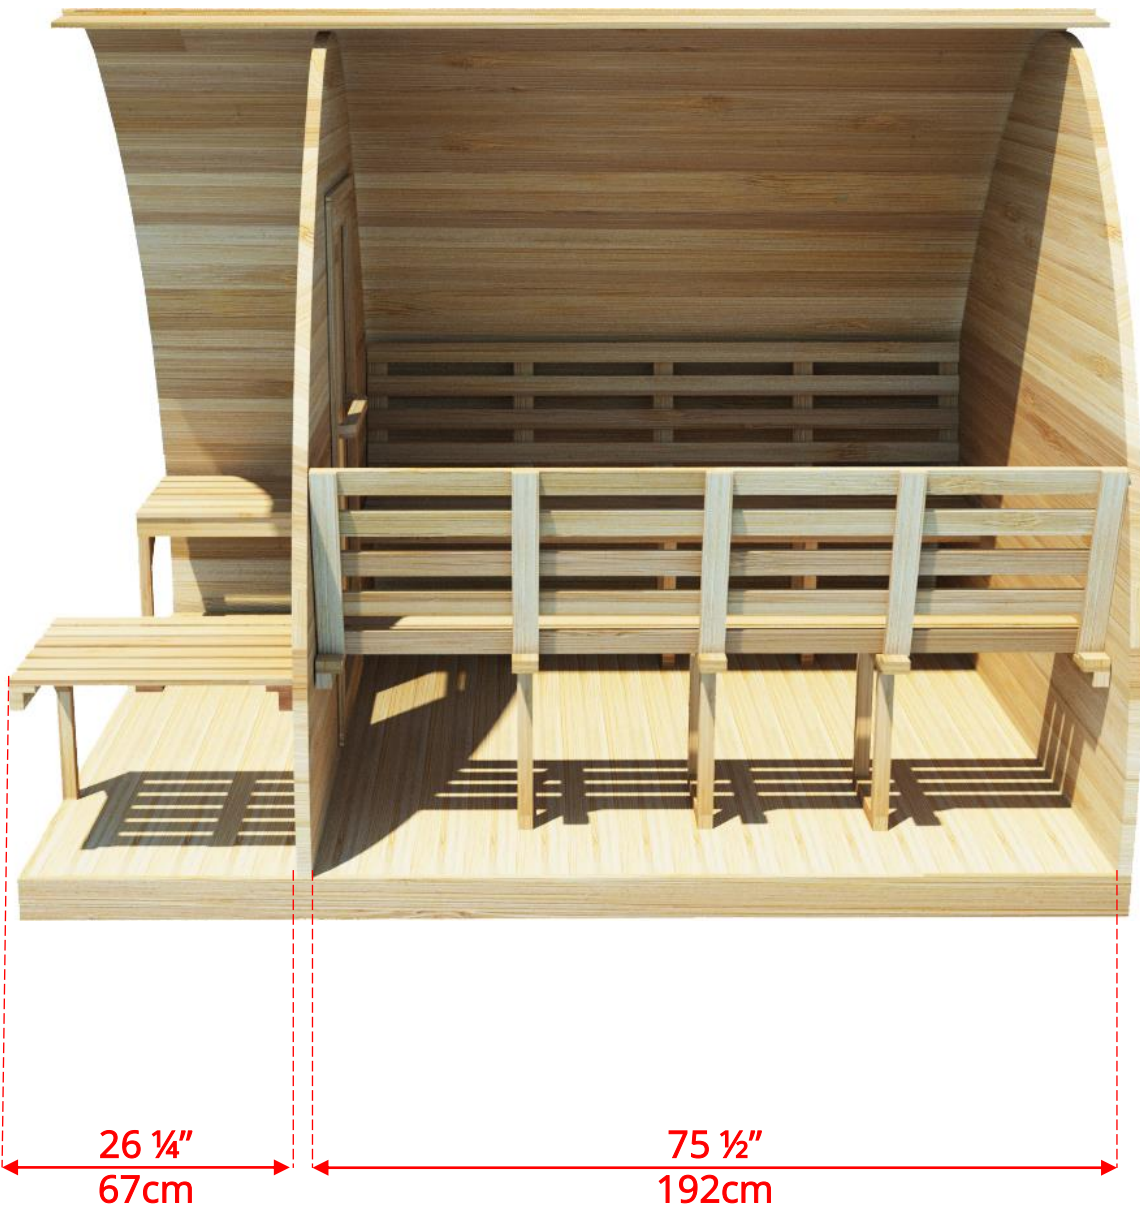

PSMINIP/PSMINIPKN

7' x 7' Western Red Cedar Mini Pod Sauna with Porch

PSMINIP/PSMINIPKN

7' x 7' Western Red Cedar Mini Pod Sauna with Porch

PSMINIP/PSMINIPKN

7' x 7' Western Red Cedar Mini Pod Sauna with Porch

Side Wall Benches

PSMINIP/PSMINIPKN

7' x 7' Western Red Cedar Mini Pod Sauna with Porch

Side Wall Benches

PSMINIP/PSMINIPKN

7' x 7' Western Red Cedar Mini Pod Sauna with Porch

L Bench on Back & 1 Side Wall

PSMINIP/PSMINIPKN

7' x 7' Western Red Cedar Mini Pod Sauna with Porch

L Bench on Back & 1 Side Wall

PSMINIP/PSMINIPKN

7' x 7' Western Red Cedar Mini Pod Sauna with Porch

Wood Burning Heater
Only available with Side Wall Bench Option

PSMINIP/PSMINIPKN

7' x 7' Western Red Cedar Mini Pod Sauna with Porch

Pod Shaped Window in Back Wall

59 ½" (151cm) x 42" (107cm)
Available with L Bench or Side wall bench layout
*** Only available with Electric Heater**