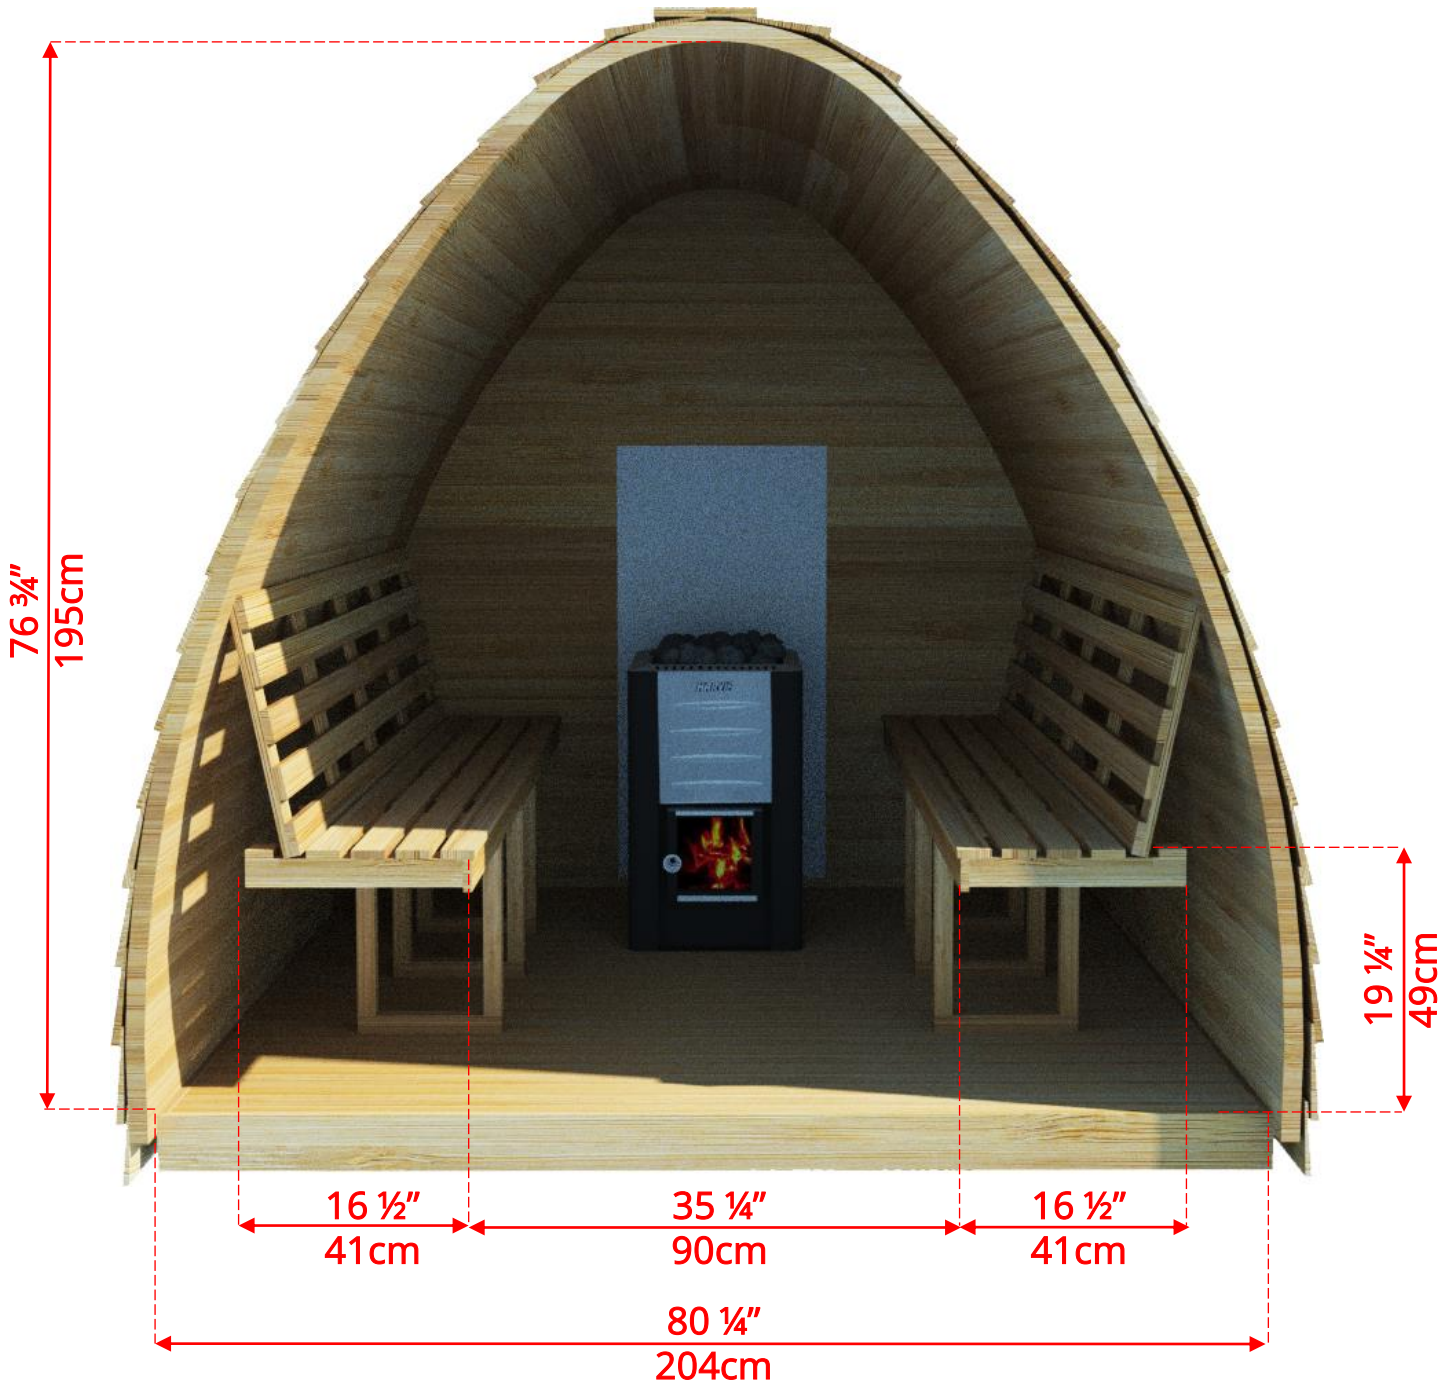

Side Wall Benches

PSMINIP/PSMINIPKN

7' x 7' Western Red Cedar Mini Pod Sauna with Porch

Side Wall Benches

PSMINIP/PSMINIPKN

7' x 7' Western Red Cedar Mini Pod Sauna with Porch

L Bench on Back & 1 Side Wall

PSMINIP/PSMINIPKN

7' x 7' Western Red Cedar Mini Pod Sauna with Porch

L Bench on Back & 1 Side Wall

PSMINIP/PSMINIPKN

7' x 7' Western Red Cedar Mini Pod Sauna with Porch

Wood Burning Heater
Only available with Side Wall Bench Option

PSMINIP/PSMINIPKN

7' x 7' Western Red Cedar Mini Pod Sauna with Porch

Pod Shaped Window in Back Wall

59 ½" (151cm) x 42" (107cm)
Available with L Bench or Side wall bench layout
*** Only available with Electric Heater**

PSMINIP/PSMINIPKN

7' x 7' Western Red Cedar Mini Pod Sauna with Porch

Rectangle Window in Back Wall

20" (50cm) x 30" (76cm)

Available with L Bench or Side wall bench layout

*** Only available with Electric Heater**