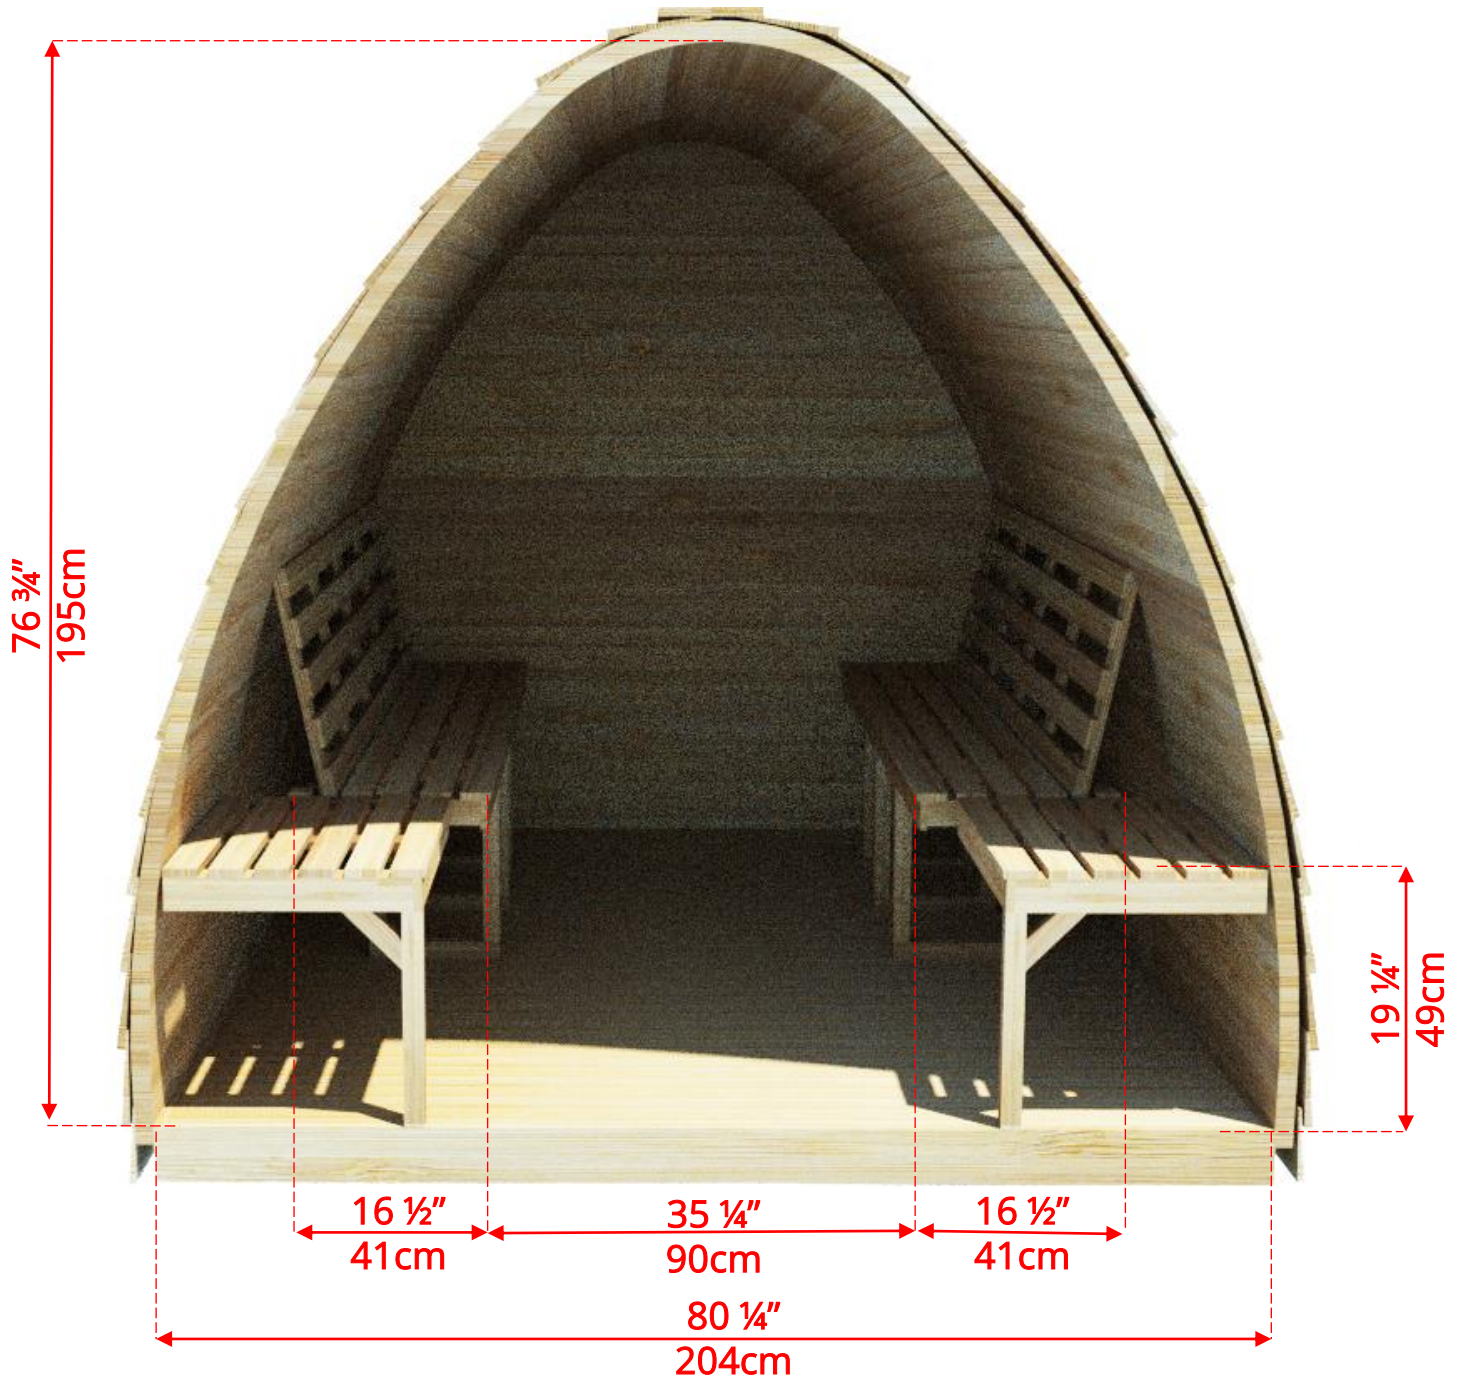

PSMINIP/PSMINIPKN

7' x 7' Western Red Cedar Mini Pod Sauna with Porch

PSMINIP/PSMINIPKN

7' x 7' Western Red Cedar Mini Pod Sauna with Porch

PSMINIP/PSMINIPKN

7' x 7' Western Red Cedar Mini Pod Sauna with Porch

Side Wall Benches

PSMINIP/PSMINIPKN

7' x 7' Western Red Cedar Mini Pod Sauna with Porch

Side Wall Benches

PSMINIP/PSMINIPKN

7' x 7' Western Red Cedar Mini Pod Sauna with Porch

L Bench on Back & 1 Side Wall

PSMINIP/PSMINIPKN

7' x 7' Western Red Cedar Mini Pod Sauna with Porch

L Bench on Back & 1 Side Wall

PSMINIP/PSMINIPKN

7' x 7' Western Red Cedar Mini Pod Sauna with Porch

Wood Burning Heater
Only available with Side Wall Bench Option

PSMINIP/PSMINIPKN

7' x 7' Western Red Cedar Mini Pod Sauna with Porch

Pod Shaped Window in Back Wall

59 ½" (151cm) x 42" (107cm)
Available with L Bench or Side wall bench layout
*** Only available with Electric Heater**