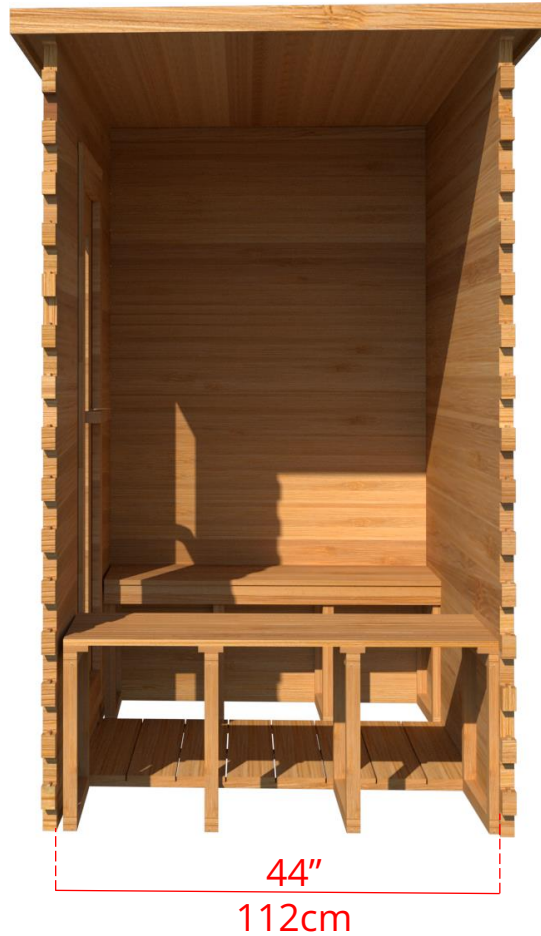

LS460/LS462 4' x 6' Indoor Cabin Sauna

76 ½" 194cm

Please note:

If choosing the Solid wood Floor option for an indoor cabin sauna the overall height of the sauna will increase 1 ½" (38mm)

LS460/LS462

4' x 6' Indoor Cabin Sauna

Side View

52 ³/₄" 134cm

48 ¹/₄" 123cm

Please note:

If choosing the Solid wood Floor option for an indoor cabin sauna the overall height of the sauna will increase 1 ¹/₂" (38mm)

LS460/LS462

4' x 6' Indoor Cabin Sauna

IC64B2 - 2 Tier Back Wall Bench

LS460/LS462

4' x 6' Indoor Cabin Sauna

IC64BS - Single Tier Back Wall Bench

LS460/LS462

4' x 6' Indoor Cabin Sauna

IC64S - Single Tier Side Wall Benches

LS460/LS462 4' x 6' Indoor Cabin Sauna

Front Wall Options

C6DL - Door on left & no Window
Or

C6DR - Door on right & no Window

C6DLW - Door on left & Window on right
Or

C6DRW - Door on right & Window on left
(14 3/4" x 53 1/4" Window)

C6DM - Door in middle & no Window