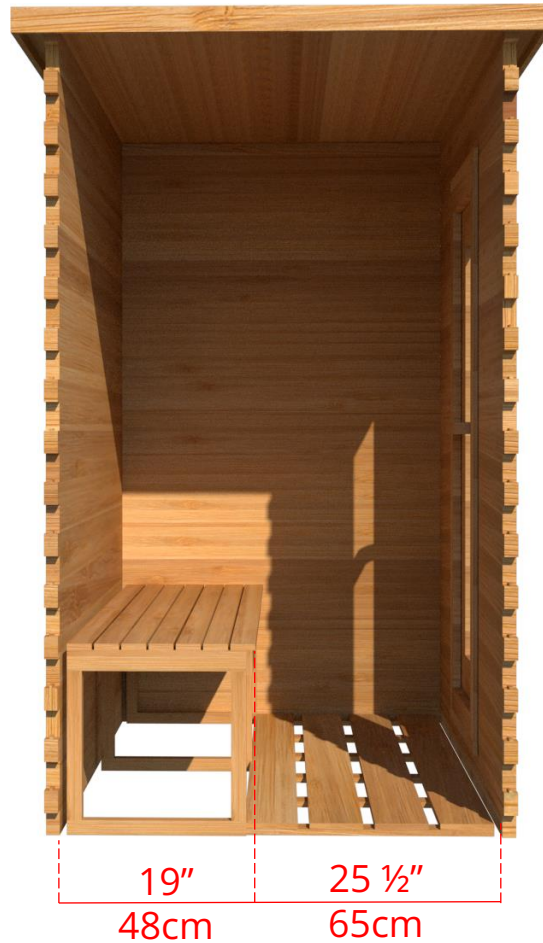

LS460/LS462 4' x 6' Indoor Cabin Sauna

76 ½" 194cm

Please note:

If choosing the Solid wood Floor option for an indoor cabin sauna the overall height of the sauna will increase 1 ½" (38mm)

LS460/LS462

4' x 6' Indoor Cabin Sauna

Side View

52 ³/₄" 134cm

48 ¹/₄" 123cm

Please note:

If choosing the Solid wood Floor option for an indoor cabin sauna the overall height of the sauna will increase 1 ¹/₂" (38mm)

LS460/LS462

4' x 6' Indoor Cabin Sauna

IC64B2 - 2 Tier Back Wall Bench

LS460/LS462

4' x 6' Indoor Cabin Sauna

IC64BS - Single Tier Back Wall Bench

LS460/LS462

4' x 6' Indoor Cabin Sauna

IC64S - Single Tier Side Wall Benches

LS460/LS462 4' x 6' Indoor Cabin Sauna

Front Wall Options

C6DL - Door on left & no Window
Or

C6DR - Door on right & no Window

C6DLW - Door on left & Window on right
Or

C6DRW - Door on right & Window on left
(14 3/4" x 53 1/4" Window)

C6DM - Door in middle & no Window