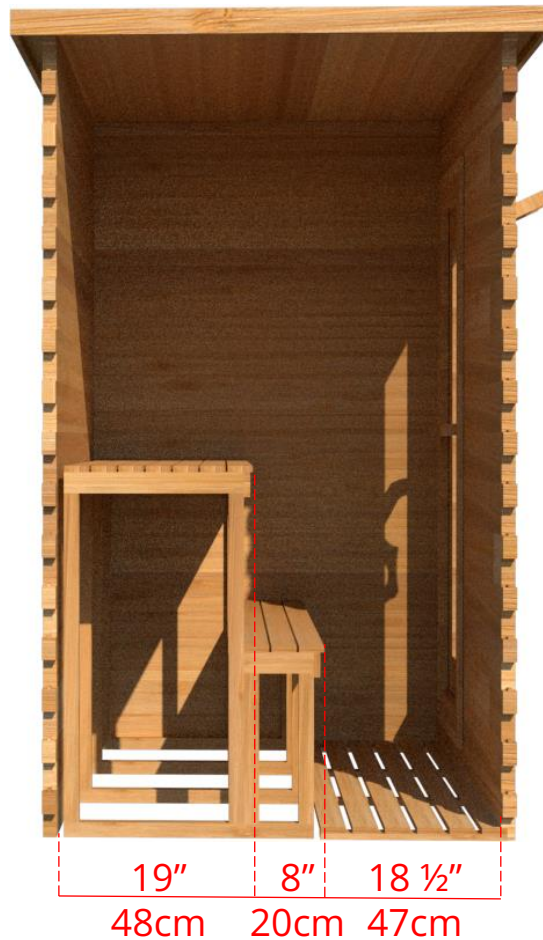

LS460/LS462 4' x 6' Indoor Cabin Sauna

76 ½" 194cm

Please note:

If choosing the Solid wood Floor option for an indoor cabin sauna the overall height of the sauna will increase 1 ½" (38mm)

LS460/LS462

4' x 6' Indoor Cabin Sauna

Side View

52 ³/₄" 134cm

48 ¹/₄" 123cm

Please note:

If choosing the Solid wood Floor option for an indoor cabin sauna the overall height of the sauna will increase 1 ¹/₂" (38mm)

LS460/LS462

4' x 6' Indoor Cabin Sauna

IC64B2 - 2 Tier Back Wall Bench

LS460/LS462

4' x 6' Indoor Cabin Sauna

IC64BS - Single Tier Back Wall Bench

LS460/LS462

4' x 6' Indoor Cabin Sauna

IC64S - Single Tier Side Wall Benches

LS460/LS462 4' x 6' Indoor Cabin Sauna

Front Wall Options

C6DL - Door on left & no Window
Or

C6DR - Door on right & no Window

C6DLW - Door on left & Window on right
Or

C6DRW - Door on right & Window on left
(14 3/4" x 53 1/4" Window)

C6DM - Door in middle & no Window