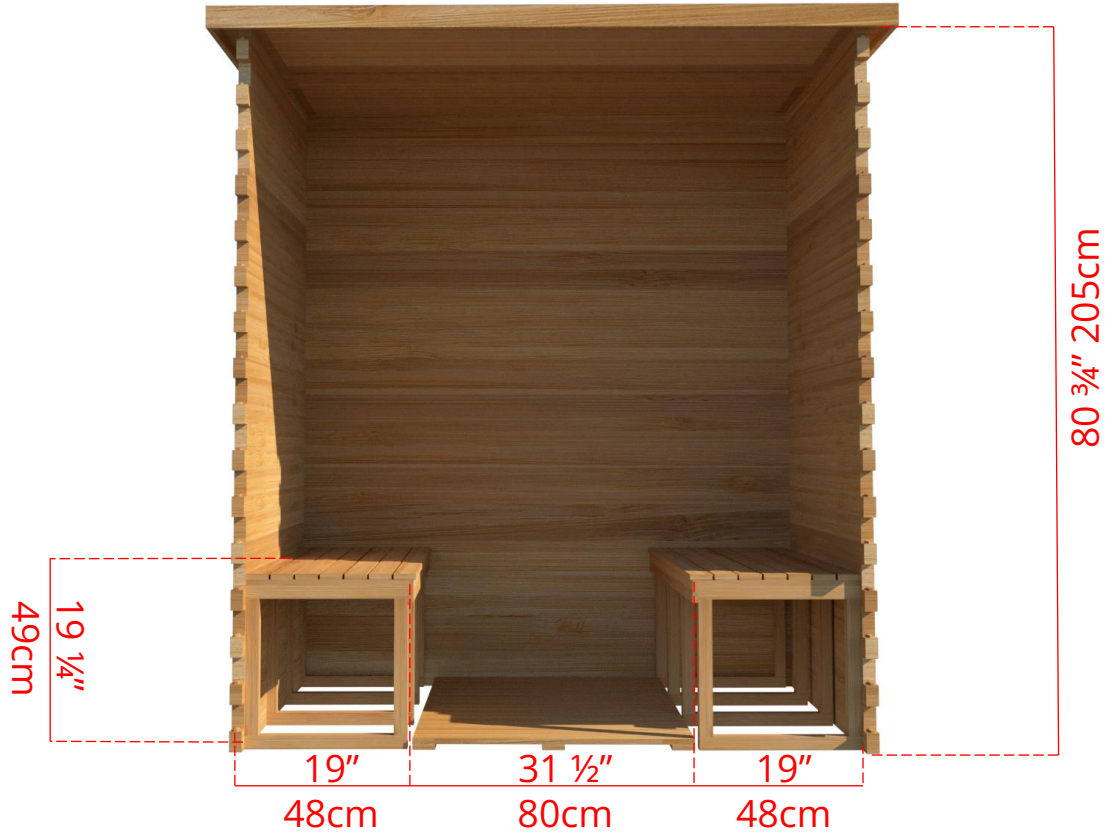

LS460/LS462 4' x 6' Indoor Cabin Sauna

76 ½" 194cm

Please note:

If choosing the Solid wood Floor option for an indoor cabin sauna the overall height of the sauna will increase 1 ½" (38mm)

LS460/LS462

4' x 6' Indoor Cabin Sauna

Side View

52 ³/₄" 134cm

48 ¹/₄" 123cm

Please note:

If choosing the Solid wood Floor option for an indoor cabin sauna the overall height of the sauna will increase 1 ¹/₂" (38mm)

LS460/LS462

4' x 6' Indoor Cabin Sauna

IC64B2 - 2 Tier Back Wall Bench

LS460/LS462

4' x 6' Indoor Cabin Sauna

IC64BS - Single Tier Back Wall Bench

LS460/LS462

4' x 6' Indoor Cabin Sauna

IC64S - Single Tier Side Wall Benches

LS460/LS462 4' x 6' Indoor Cabin Sauna

Front Wall Options

C6DL - Door on left & no Window
Or

C6DR - Door on right & no Window

C6DLW - Door on left & Window on right
Or

C6DRW - Door on right & Window on left
(14 3/4" x 53 1/4" Window)

C6DM - Door in middle & no Window