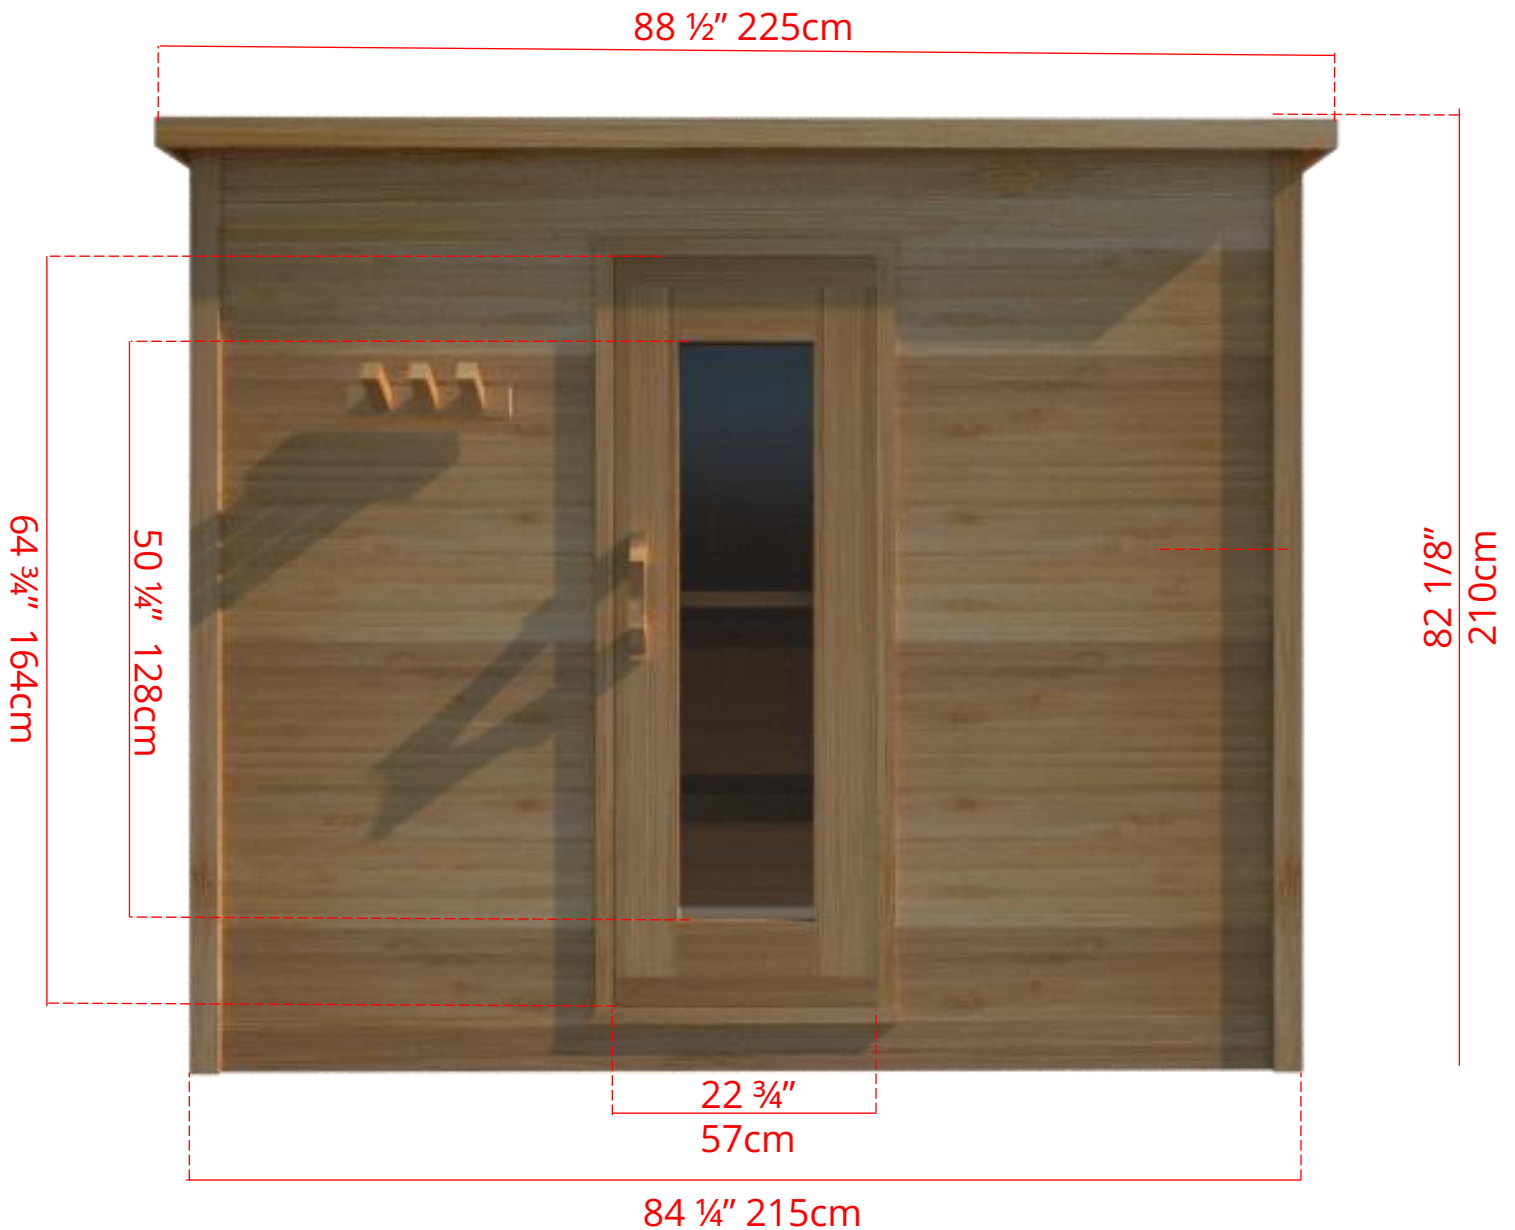

LS470/LS472 4' x 7' Indoor Cabin Sauna

Please note:

If choosing the Solid wood Floor option for an indoor cabin sauna the overall height of the sauna will increase 1 ½" (38mm)

LS470/LS472

4' x 7' Indoor Cabin Sauna

Side View

52 ³/₄" 134cm

48 ¹/₄" 123cm

Please note:

If choosing the Solid wood Floor option for an indoor cabin sauna the overall height of the sauna will increase 1 ¹/₂" (38mm)

LS470/LS472

4' x 7' Indoor Cabin Sauna

IC47B - 2 Tier Back Wall Bench

LS470/LS472 4' x 7' Indoor Cabin Sauna

IC47L - 2 Tier Back Wall Bench & Single Tier Bench on Left Side

LS470/LS472 4' x 7' Indoor Cabin Sauna

IC47R - 2 Tier Back Wall Bench & Single Tier Bench on Right Side

C7DL - Door on left & no Window
Or
C7DR - Door on right & no Window

C7DLW - Door on left & Window on right
Or
C7DRW - Door on right & Window on left
(14 3/4" x 53 1/4" Window)

C7DM - Door in middle & no Window