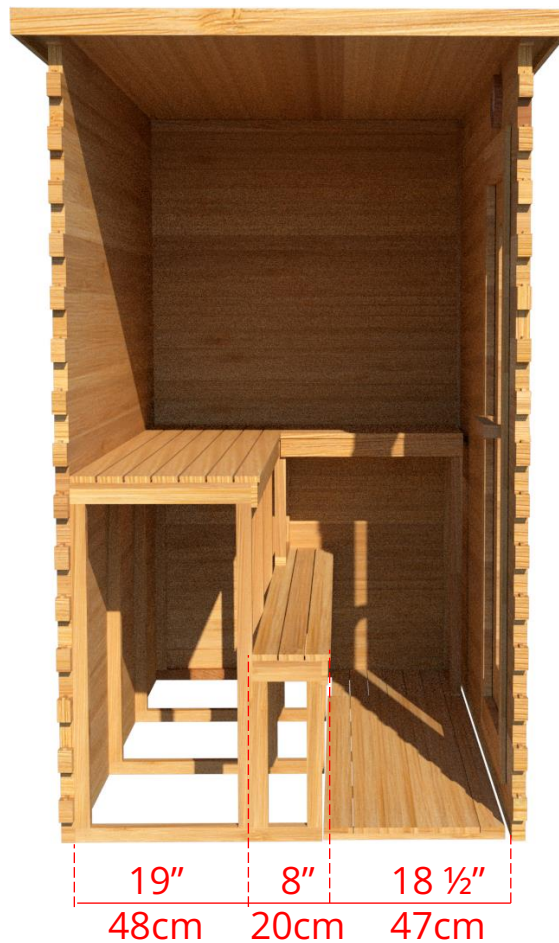

LS470/LS472 4' x 7' Indoor Cabin Sauna

Please note:

If choosing the Solid wood Floor option for an indoor cabin sauna the overall height of the sauna will increase 1 ½" (38mm)

LS470/LS472

4' x 7' Indoor Cabin Sauna

Side View

52 ³/₄" 134cm

48 ¹/₄" 123cm

Please note:

If choosing the Solid wood Floor option for an indoor cabin sauna the overall height of the sauna will increase 1 ¹/₂" (38mm)

LS470/LS472

4' x 7' Indoor Cabin Sauna

IC47B - 2 Tier Back Wall Bench

LS470/LS472 4' x 7' Indoor Cabin Sauna

IC47L - 2 Tier Back Wall Bench & Single Tier Bench on Left Side

LS470/LS472 4' x 7' Indoor Cabin Sauna

IC47R - 2 Tier Back Wall Bench & Single Tier Bench on Right Side

LS470/LS472

4' x 7' Indoor Cabin Sauna

IC47BS - Single Tier Back Wall Bench

LS470/LS472

4' x 7' Indoor Cabin Sauna

IC47S - Single Tier Side Wall Benches

LS470/LS472 4' x 7' Indoor Cabin Sauna

Front Wall Options