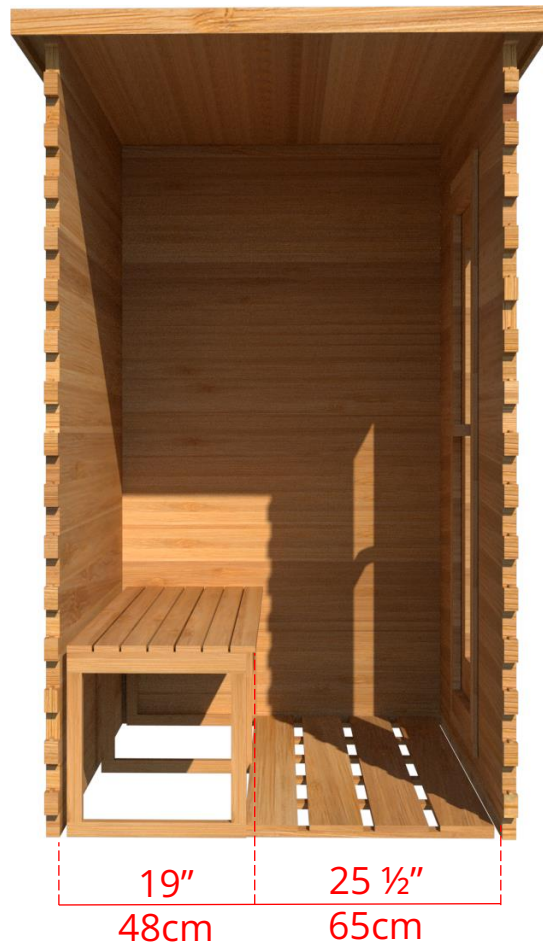

LS470/LS472 4' x 7' Indoor Cabin Sauna

Please note:

If choosing the Solid wood Floor option for an indoor cabin sauna the overall height of the sauna will increase 1 ½" (38mm)

LS470/LS472

4' x 7' Indoor Cabin Sauna

Side View

52 ³/₄" 134cm

48 ¹/₄" 123cm

Please note:

If choosing the Solid wood Floor option for an indoor cabin sauna the overall height of the sauna will increase 1 ¹/₂" (38mm)

LS470/LS472

4' x 7' Indoor Cabin Sauna

IC47B - 2 Tier Back Wall Bench

LS470/LS472 4' x 7' Indoor Cabin Sauna

IC47L - 2 Tier Back Wall Bench & Single Tier Bench on Left Side

LS470/LS472 4' x 7' Indoor Cabin Sauna

IC47R - 2 Tier Back Wall Bench & Single Tier Bench on Right Side

LS470/LS472

4' x 7' Indoor Cabin Sauna

IC47BS - Single Tier Back Wall Bench

LS470/LS472

4' x 7' Indoor Cabin Sauna

IC47S - Single Tier Side Wall Benches

LS470/LS472 4' x 7' Indoor Cabin Sauna

Front Wall Options