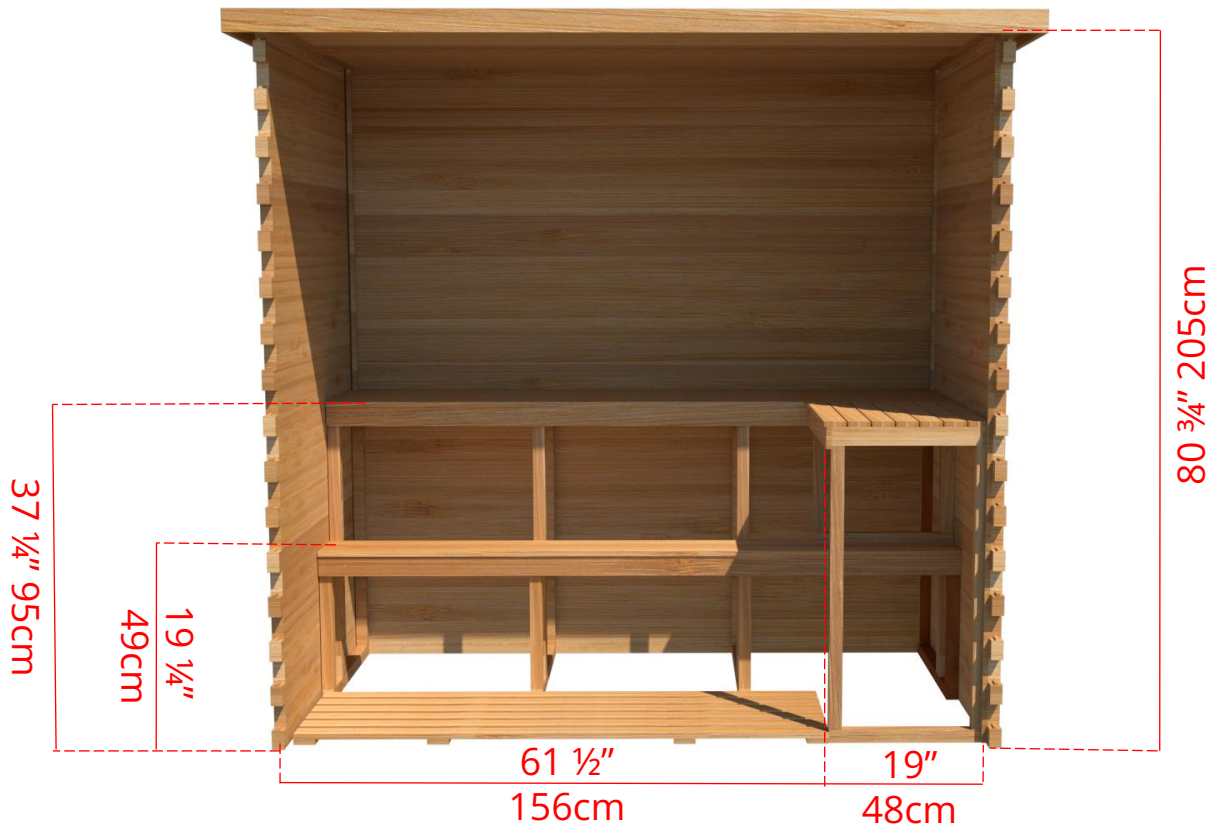

LS470/LS472 4' x 7' Indoor Cabin Sauna

Please note:

If choosing the Solid wood Floor option for an indoor cabin sauna the overall height of the sauna will increase 1 ½" (38mm)

LS470/LS472

4' x 7' Indoor Cabin Sauna

Side View

52 ³/₄" 134cm

48 ¹/₄" 123cm

Please note:

If choosing the Solid wood Floor option for an indoor cabin sauna the overall height of the sauna will increase 1 ¹/₂" (38mm)

LS470/LS472

4' x 7' Indoor Cabin Sauna

IC47B - 2 Tier Back Wall Bench

LS470/LS472 4' x 7' Indoor Cabin Sauna

IC47L - 2 Tier Back Wall Bench & Single Tier Bench on Left Side

LS470/LS472 4' x 7' Indoor Cabin Sauna

IC47R - 2 Tier Back Wall Bench & Single Tier Bench on Right Side

LS470/LS472

4' x 7' Indoor Cabin Sauna

IC47BS - Single Tier Back Wall Bench

LS470/LS472

4' x 7' Indoor Cabin Sauna

IC47S - Single Tier Side Wall Benches

LS470/LS472 4' x 7' Indoor Cabin Sauna

Front Wall Options