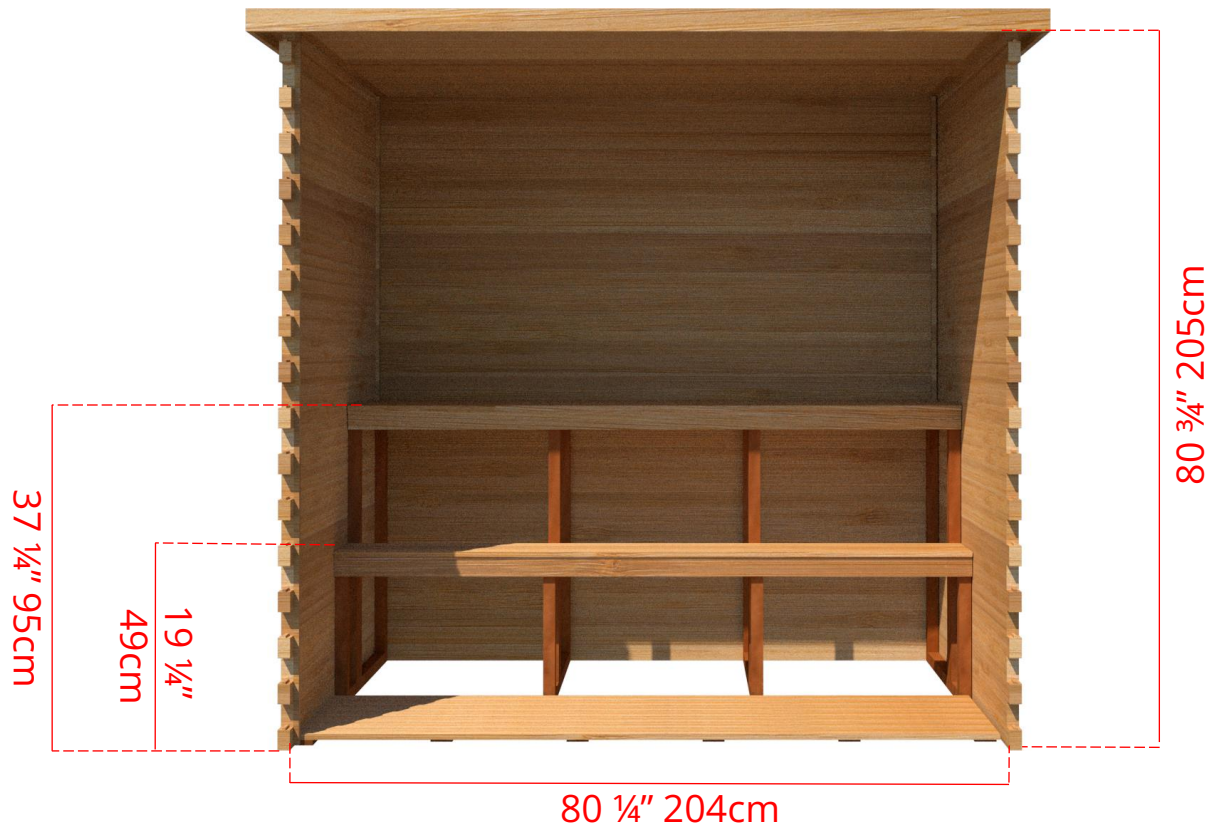

LS470/LS472 4' x 7' Indoor Cabin Sauna

Please note:

If choosing the Solid wood Floor option for an indoor cabin sauna the overall height of the sauna will increase 1 ½" (38mm)

LS470/LS472

4' x 7' Indoor Cabin Sauna

Side View

52 ³/₄" 134cm

48 ¹/₄" 123cm

Please note:

If choosing the Solid wood Floor option for an indoor cabin sauna the overall height of the sauna will increase 1 ¹/₂" (38mm)

LS470/LS472

4' x 7' Indoor Cabin Sauna

IC47B - 2 Tier Back Wall Bench

LS470/LS472 4' x 7' Indoor Cabin Sauna

IC47L - 2 Tier Back Wall Bench & Single Tier Bench on Left Side

LS470/LS472 4' x 7' Indoor Cabin Sauna

IC47R - 2 Tier Back Wall Bench & Single Tier Bench on Right Side

LS470/LS472

4' x 7' Indoor Cabin Sauna

IC47BS - Single Tier Back Wall Bench

LS470/LS472

4' x 7' Indoor Cabin Sauna

IC47S - Single Tier Side Wall Benches

LS470/LS472 4' x 7' Indoor Cabin Sauna

Front Wall Options