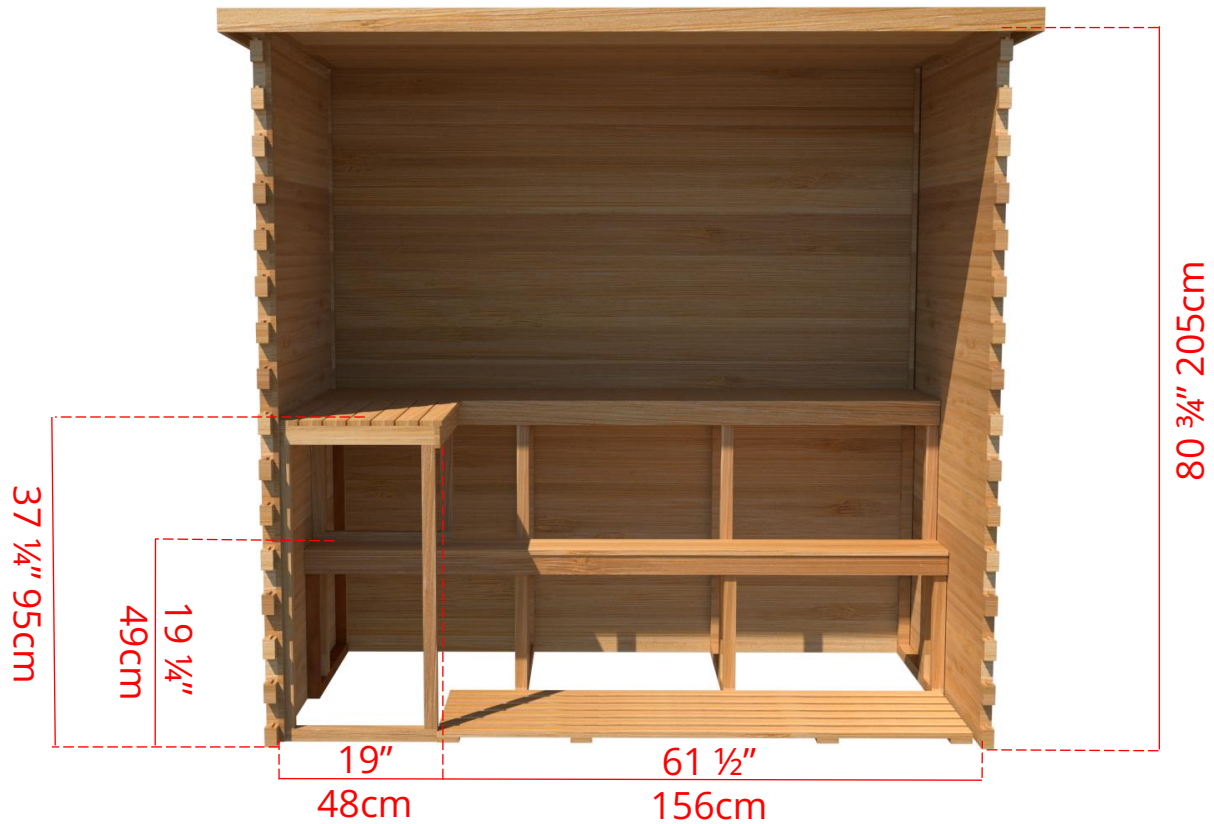

LS470/LS472 4' x 7' Indoor Cabin Sauna

Please note:

If choosing the Solid wood Floor option for an indoor cabin sauna the overall height of the sauna will increase 1 ½" (38mm)

LS470/LS472

4' x 7' Indoor Cabin Sauna

Side View

52 ³/₄" 134cm

48 ¹/₄" 123cm

Please note:

If choosing the Solid wood Floor option for an indoor cabin sauna the overall height of the sauna will increase 1 ¹/₂" (38mm)

LS470/LS472

4' x 7' Indoor Cabin Sauna

IC47B - 2 Tier Back Wall Bench

LS470/LS472 4' x 7' Indoor Cabin Sauna

IC47L - 2 Tier Back Wall Bench & Single Tier Bench on Left Side

LS470/LS472 4' x 7' Indoor Cabin Sauna

IC47R - 2 Tier Back Wall Bench & Single Tier Bench on Right Side

LS470/LS472

4' x 7' Indoor Cabin Sauna

IC47BS - Single Tier Back Wall Bench

LS470/LS472

4' x 7' Indoor Cabin Sauna

IC47S - Single Tier Side Wall Benches

LS470/LS472 4' x 7' Indoor Cabin Sauna

Front Wall Options