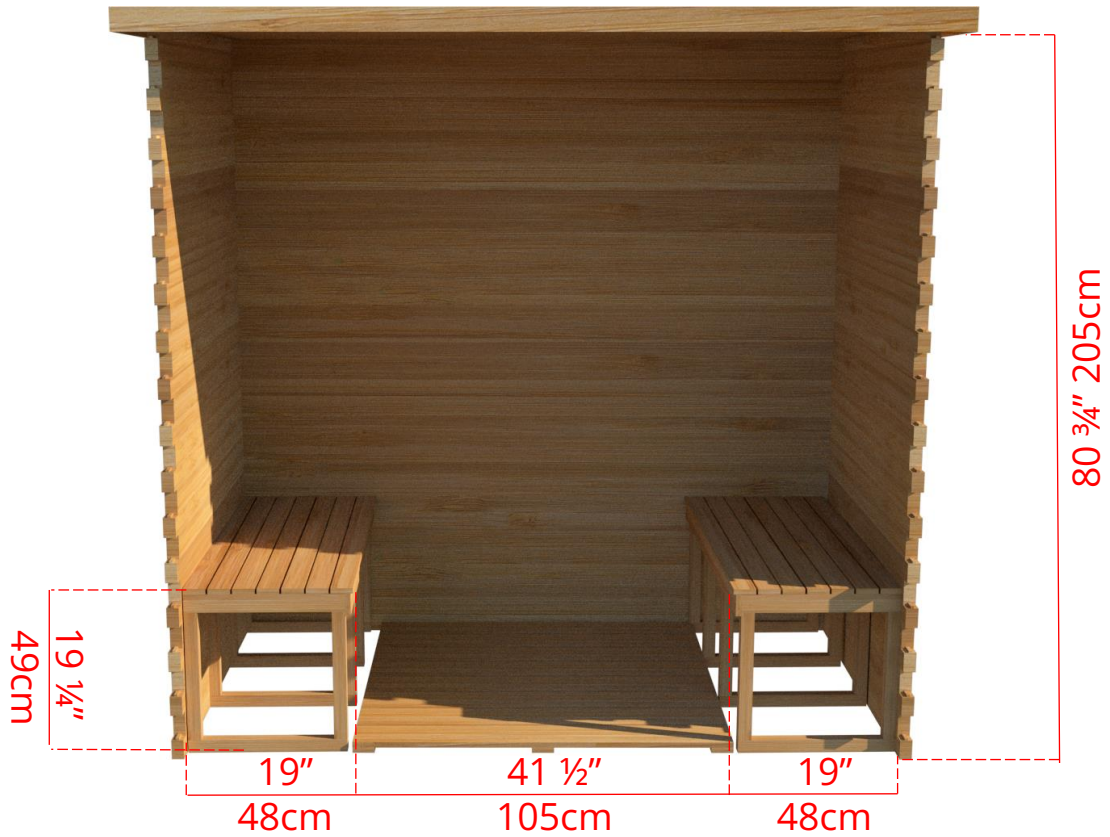

LS470/LS472 4' x 7' Indoor Cabin Sauna

Please note:

If choosing the Solid wood Floor option for an indoor cabin sauna the overall height of the sauna will increase 1 ½" (38mm)

LS470/LS472

4' x 7' Indoor Cabin Sauna

IC47B - 2 Tier Back Wall Bench

LS470/LS472 4' x 7' Indoor Cabin Sauna

IC47L - 2 Tier Back Wall Bench & Single Tier Bench on Left Side

LS470/LS472 4' x 7' Indoor Cabin Sauna

IC47R - 2 Tier Back Wall Bench & Single Tier Bench on Right Side

LS470/LS472

4' x 7' Indoor Cabin Sauna

IC47BS - Single Tier Back Wall Bench

LS470/LS472

4' x 7' Indoor Cabin Sauna

IC47S - Single Tier Side Wall Benches

LS470/LS472 4' x 7' Indoor Cabin Sauna

Front Wall Options

C7DL - Door on left & no Window
Or
C7DR - Door on right & no Window

C7DLW - Door on left & Window on right
Or
C7DRW - Door on right & Window on left
(14 3/4" x 53 1/4" Window)

C7DM - Door in middle & no Window