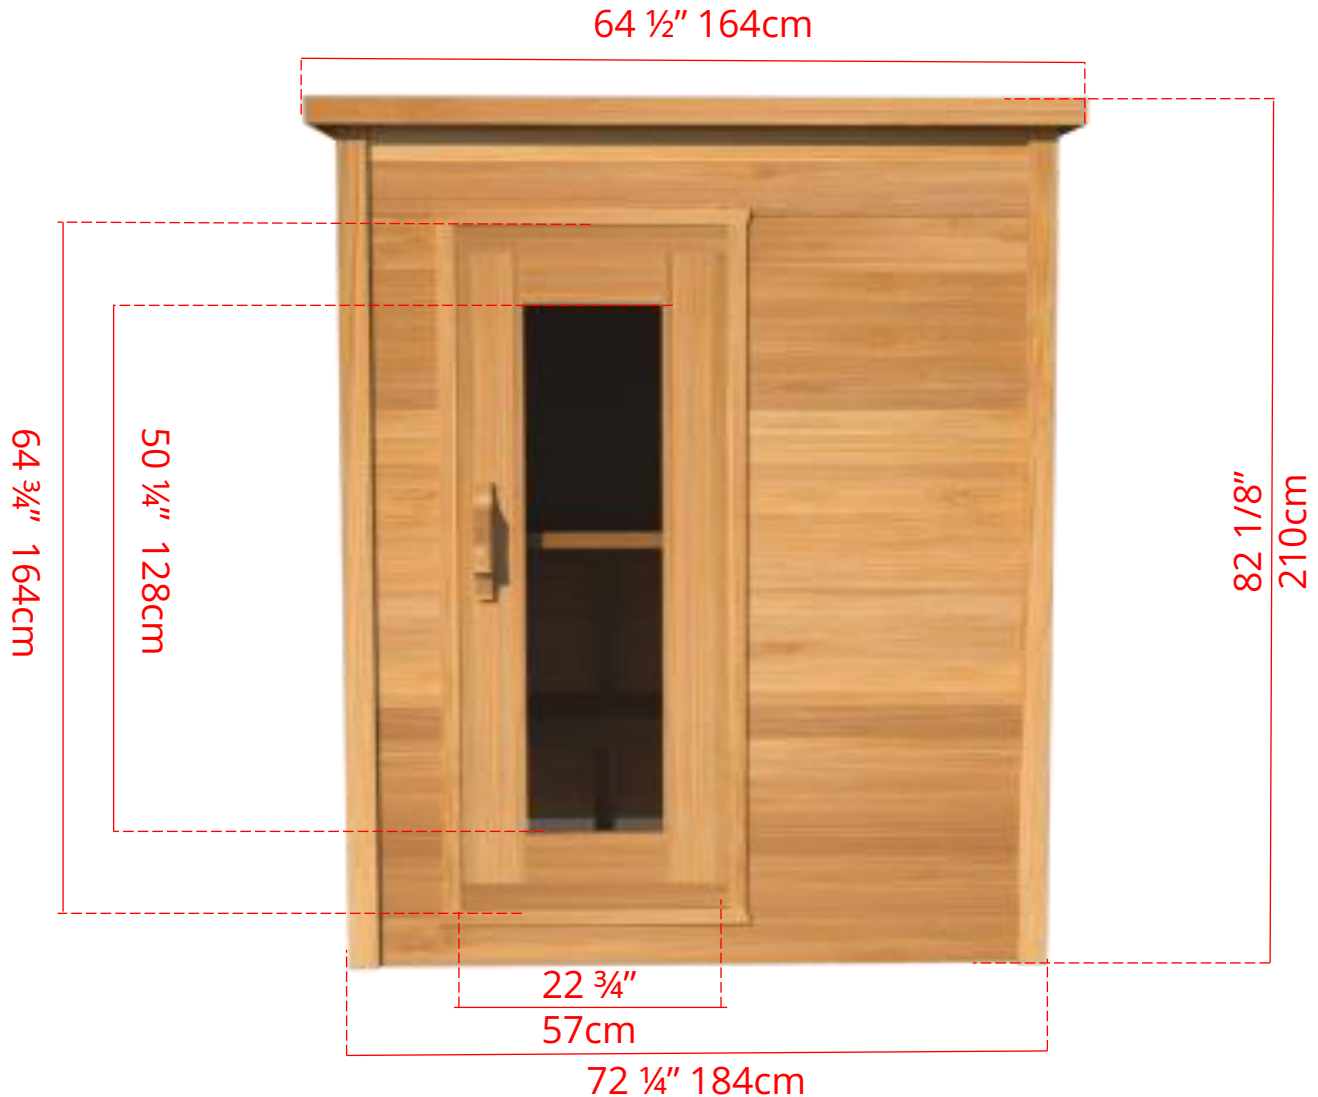

# LS550/LS552 5' x 5' Indoor Cabin Sauna

Please note:

If choosing the Solid wood Floor option for an indoor cabin sauna the overall height of the sauna will increase 1 1/2" (38mm)

## 5' x 5' Indoor Cabin Sauna

Side View

64 <sup>3</sup>/<sub>4</sub>" 164cm

60 <sup>1</sup>/<sub>4</sub>" 153cm

Please note:

If choosing the Solid wood Floor option for an indoor cabin sauna the overall height of the sauna will increase 1 <sup>1</sup>/<sub>2</sub>" (38mm)

## 5' x 5' Indoor Cabin Sauna