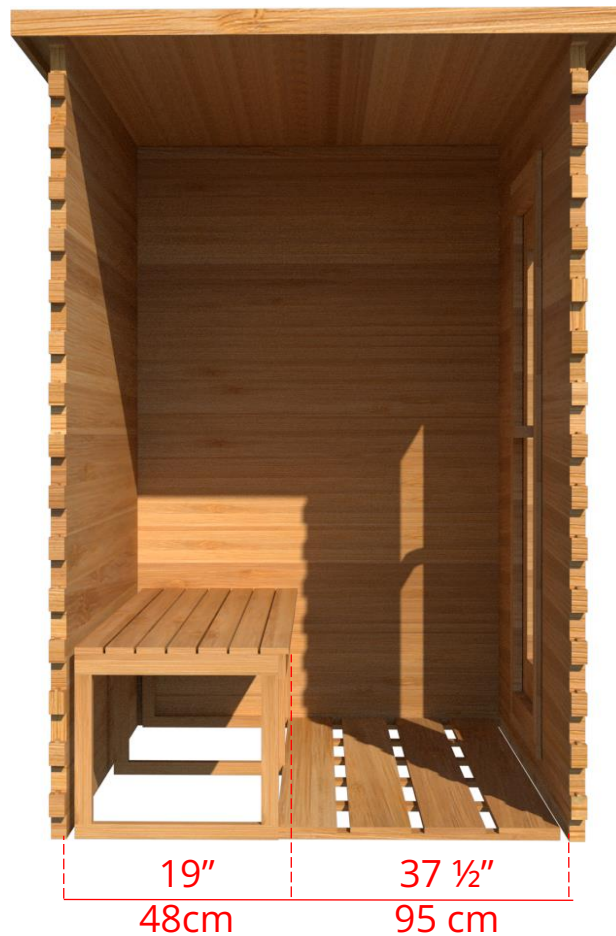

LS550/LS552

5' x 5' Indoor Cabin Sauna

IC55BS - Single Tier Back Wall Bench