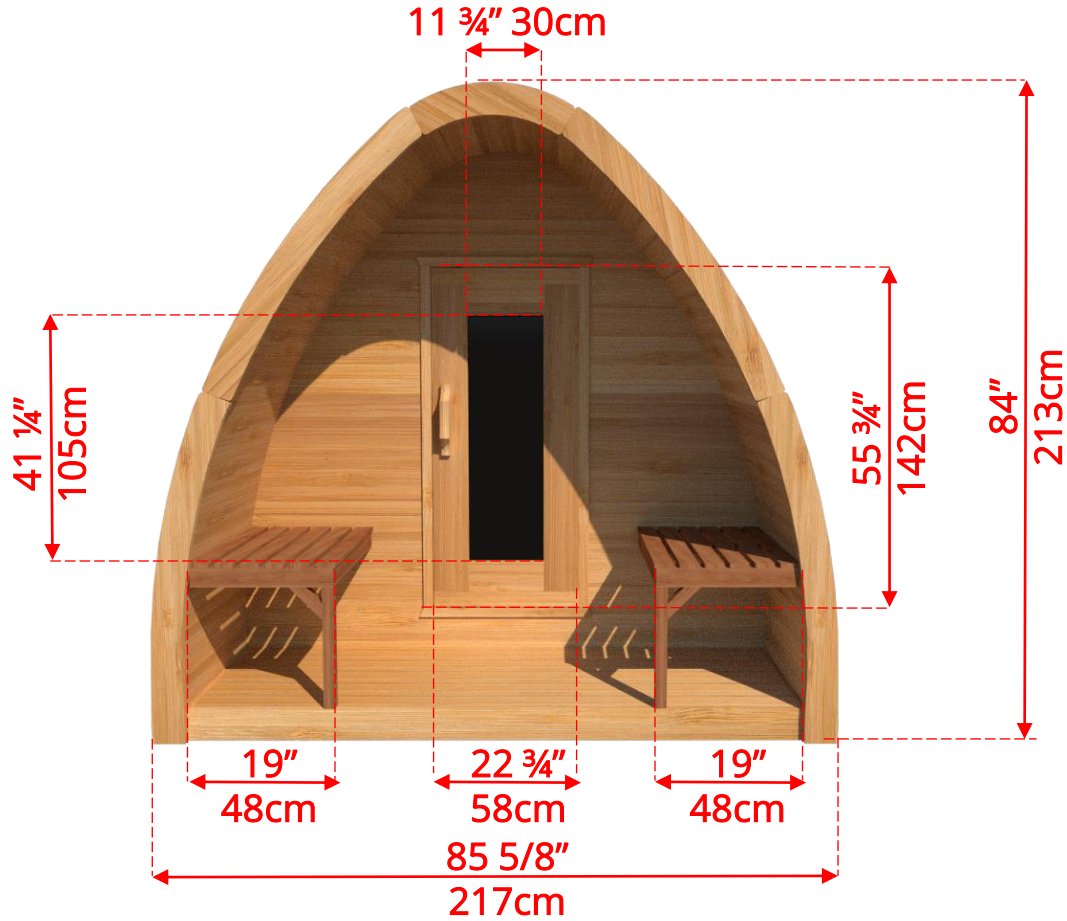

## 7' x 7' Western Red Cedar Mini Pod Sauna with Porch

# 7' x 7' Western Red Cedar Mini Pod Sauna with Porch

### Window Options

**PW2 -2 Windows in Front Wall of POD Sauna**

12" (30cm) x 26 ¼" (67cm)