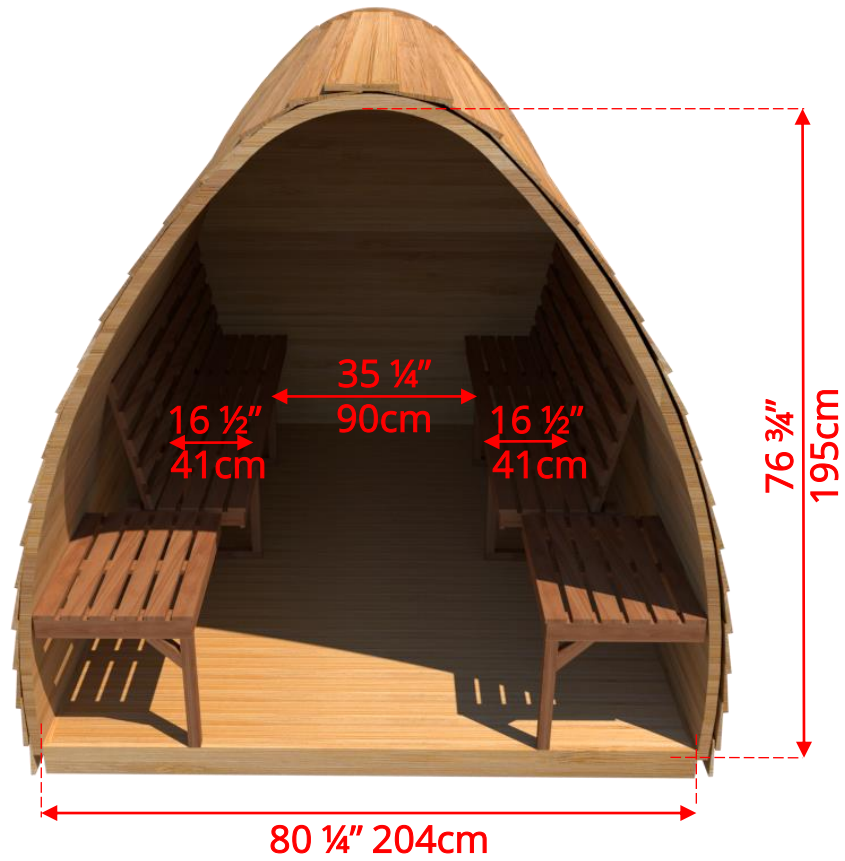

7' x 7' Western Red Cedar Mini Pod Sauna with Porch

MINIPODSIDE - Side Wall Benches