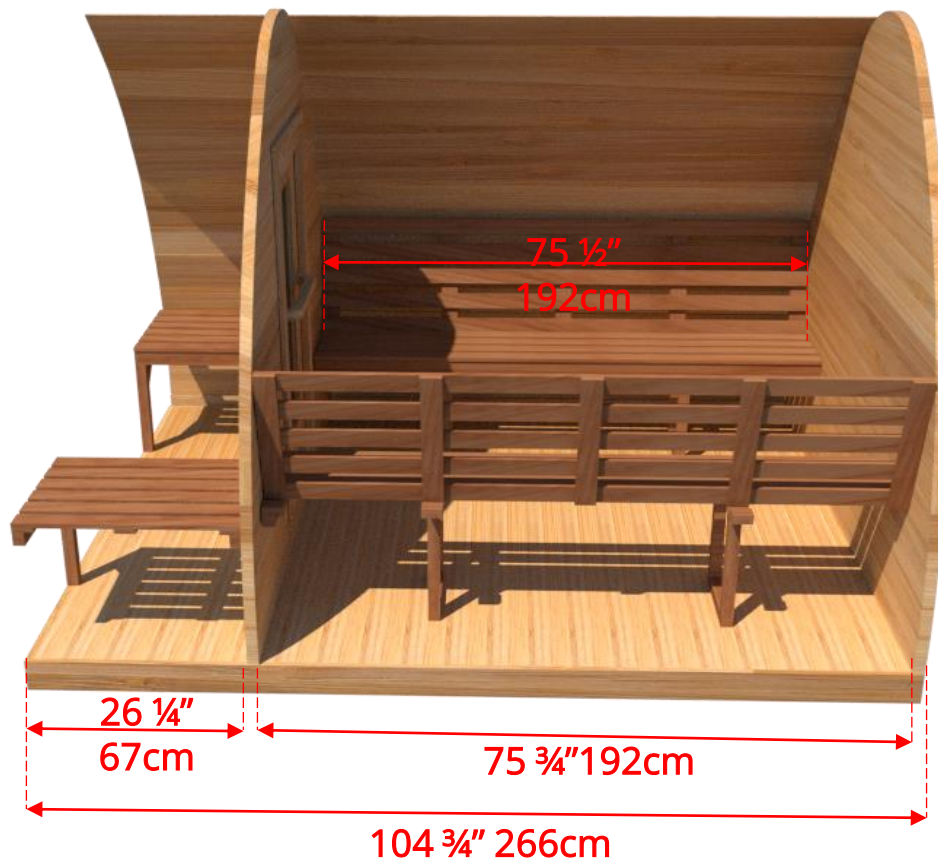

7' x 7' Western Red Cedar Mini Pod Sauna with Porch

MINIPODSIDE - Side Wall Benches