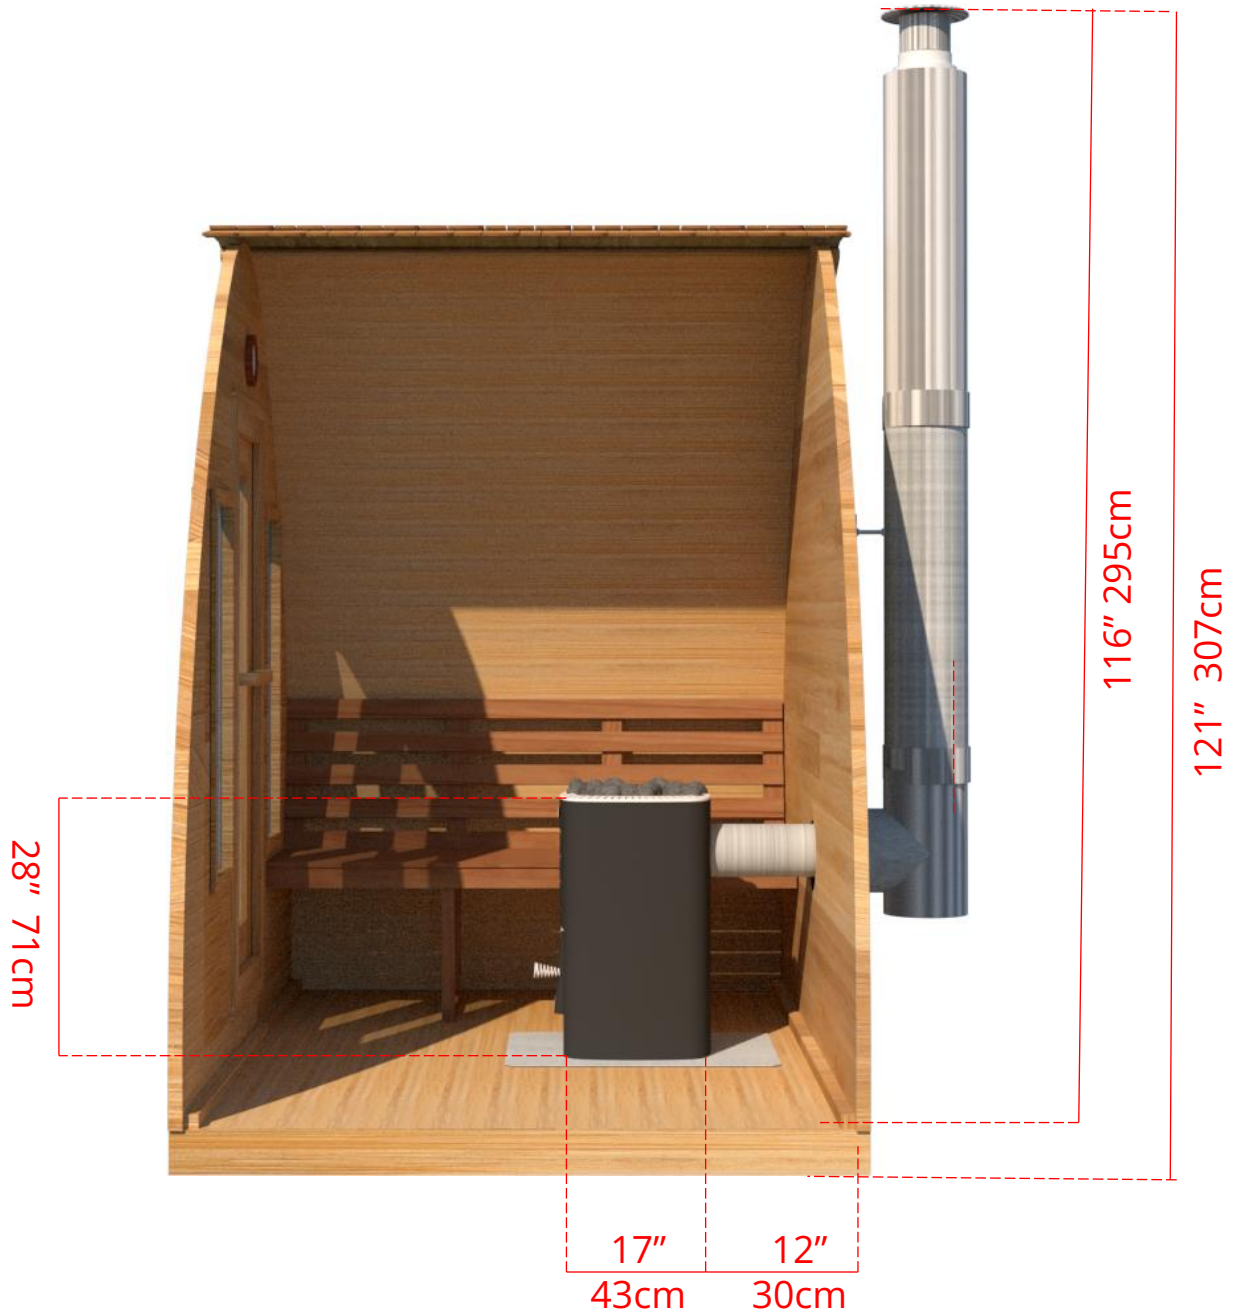

PSMINIPW/PSMINIPWKN

7' x 7' Western Red Cedar Mini Pod Sauna with Porch

Wood Burning Heater

BSB212 – Chimney Heat Shield Set for out the Back Wall

* not available with Back wall bench layout

- Diagram shows dimensions for Wood Heater and BSB212 Only.
  - Refer to other diagrams for sauna dimensions.