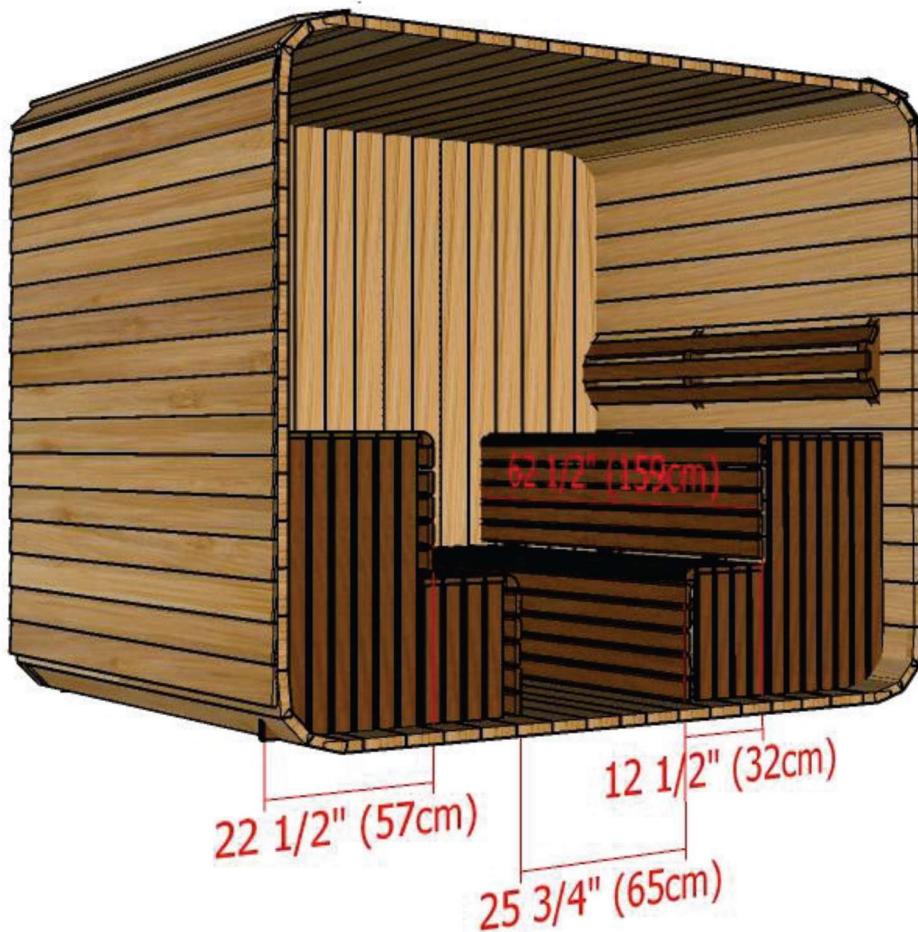

Model 860LU/862LU

8' x 6' Western Red Cedar Luna Sauna

Side Wall Two Tier Bench Layout

Model 860LU/862LU

8' x 6' Western Red Cedar Luna Sauna

96" (244cm)

Side Wall Two Tier Bench Layout