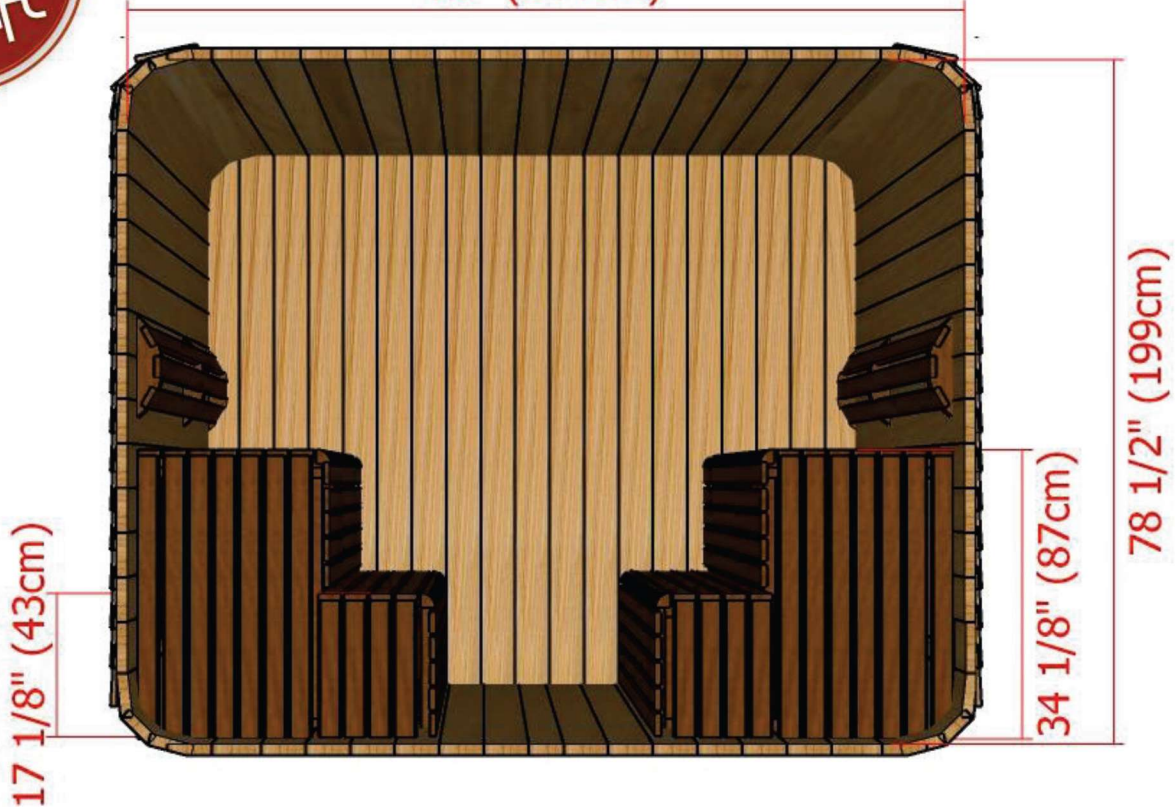

Model 860LU/862LU

8' x 6' Western Red Cedar Luna Sauna

Side Wall Two Tier Bench Layout

Model 860LU/862LU

8' x 6' Western Red Cedar Luna Sauna

96" (244cm)

Side Wall Two Tier Bench Layout