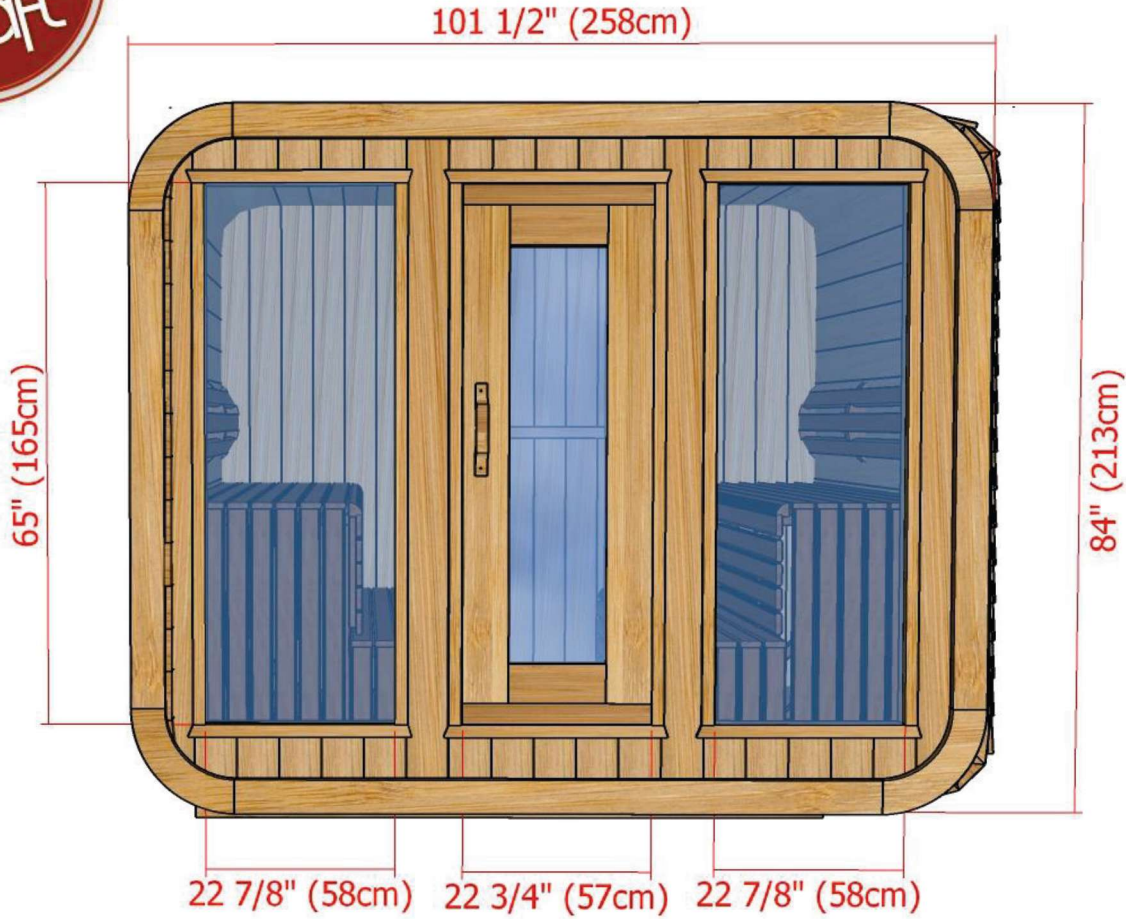

Model 860LU/862LU

8' x 6' Western Red Cedar Luna Sauna

Side Wall Two Tier Bench Layout

Model 860LU/862LU

8' x 6' Western Red Cedar Luna Sauna

96" (244cm)

Side Wall Two Tier Bench Layout