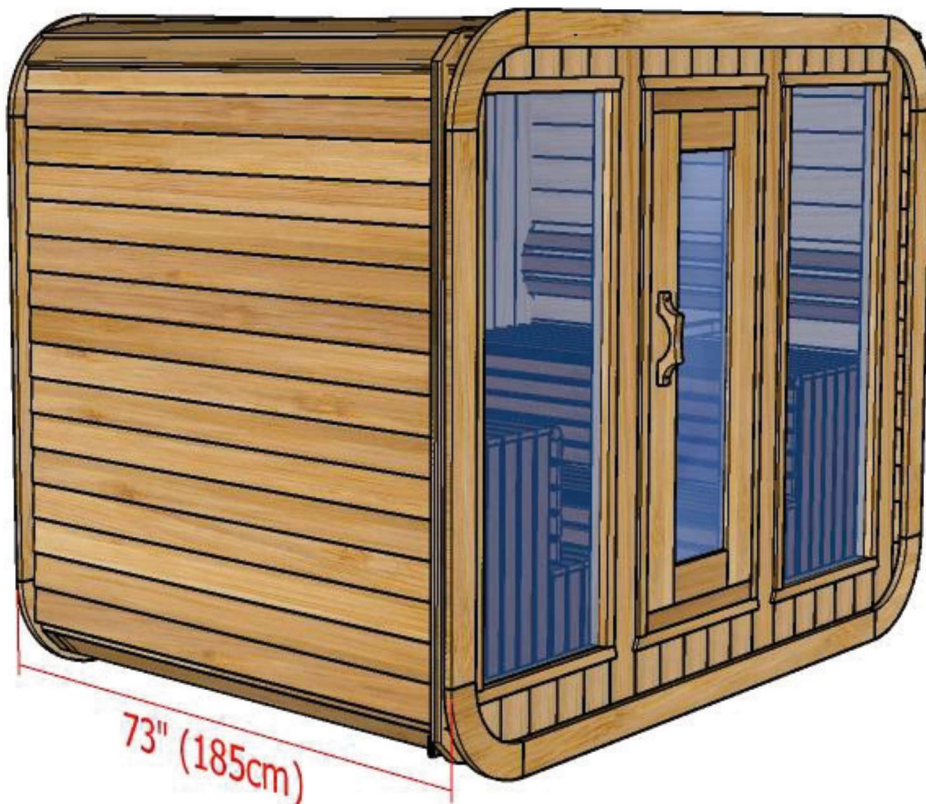

Model 860LU/862LU

8' x 6' Western Red Cedar Luna Sauna

Side Wall Two Tier Bench Layout

Model 860LU/862LU

8' x 6' Western Red Cedar Luna Sauna

96" (244cm)

Side Wall Two Tier Bench Layout