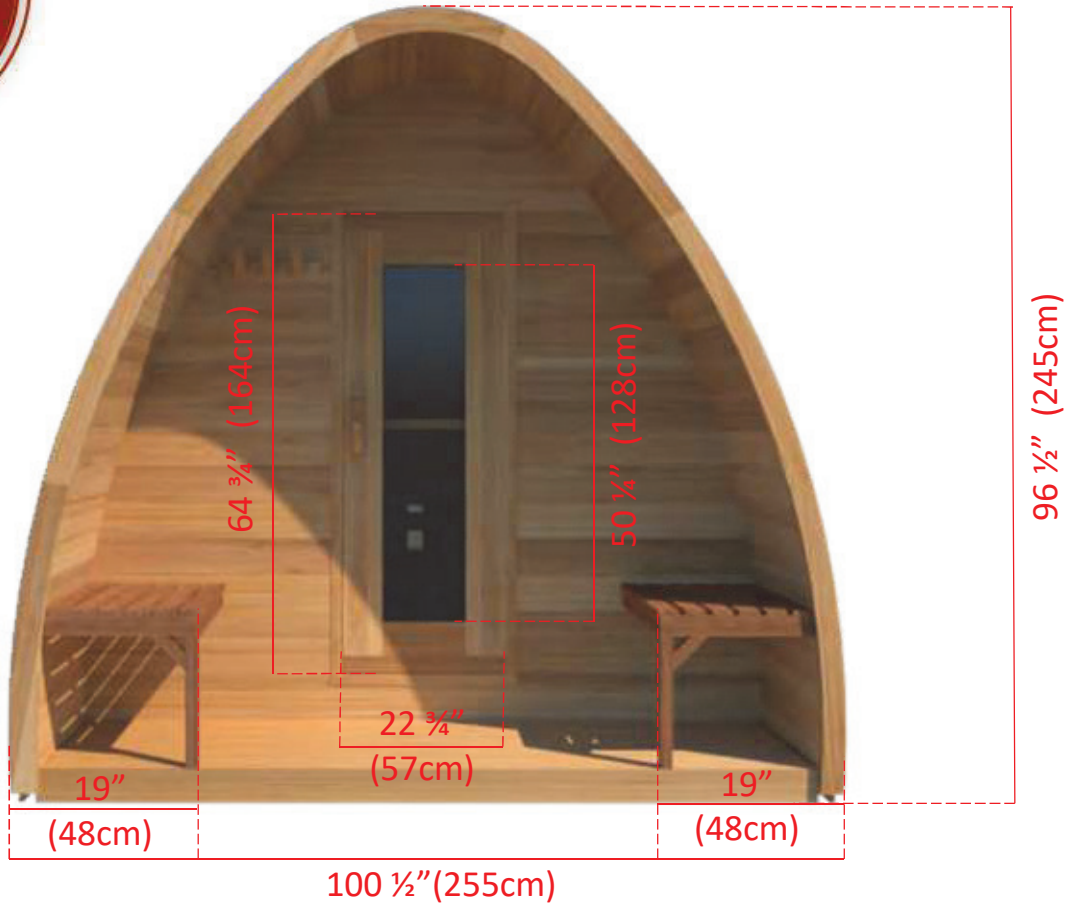

Model 880

8' x 8' Western Red Cedar Pod Sauna

2' Porch Option