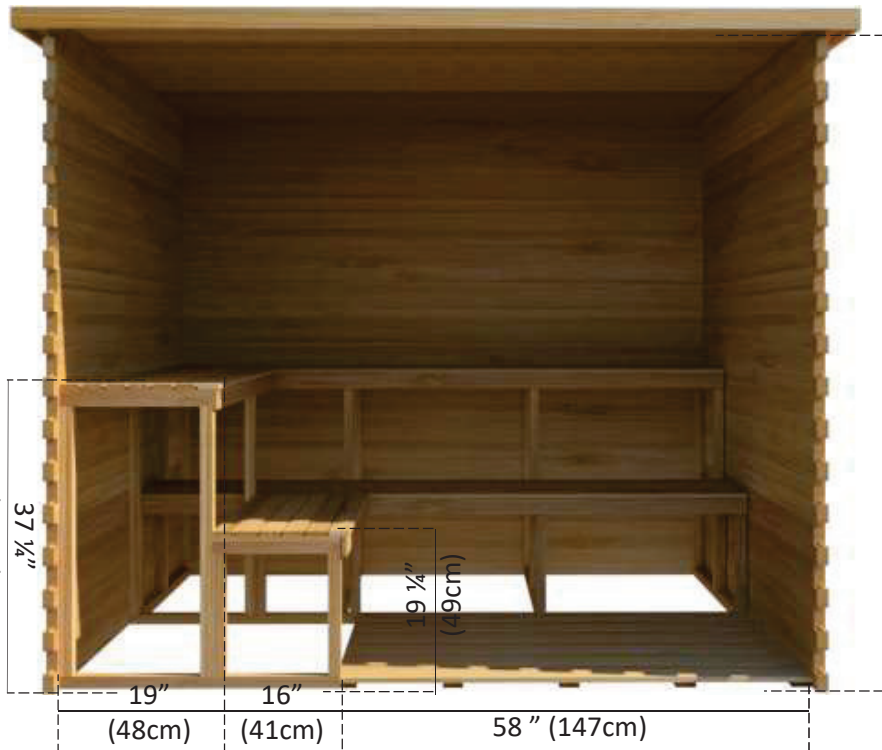

LS680

6'x8' Indoor Cabin Sauna

LS680 comes standard with a solid cedar door with 12"x50" glass window. Front window available on 1 or both sides of door.

100 ½" (255cm)

96 ¼" (244cm)

76 ½" (194cm)

72 ¼" (184cm)

92 ¼" (234cm)

68 ¼" (173cm)