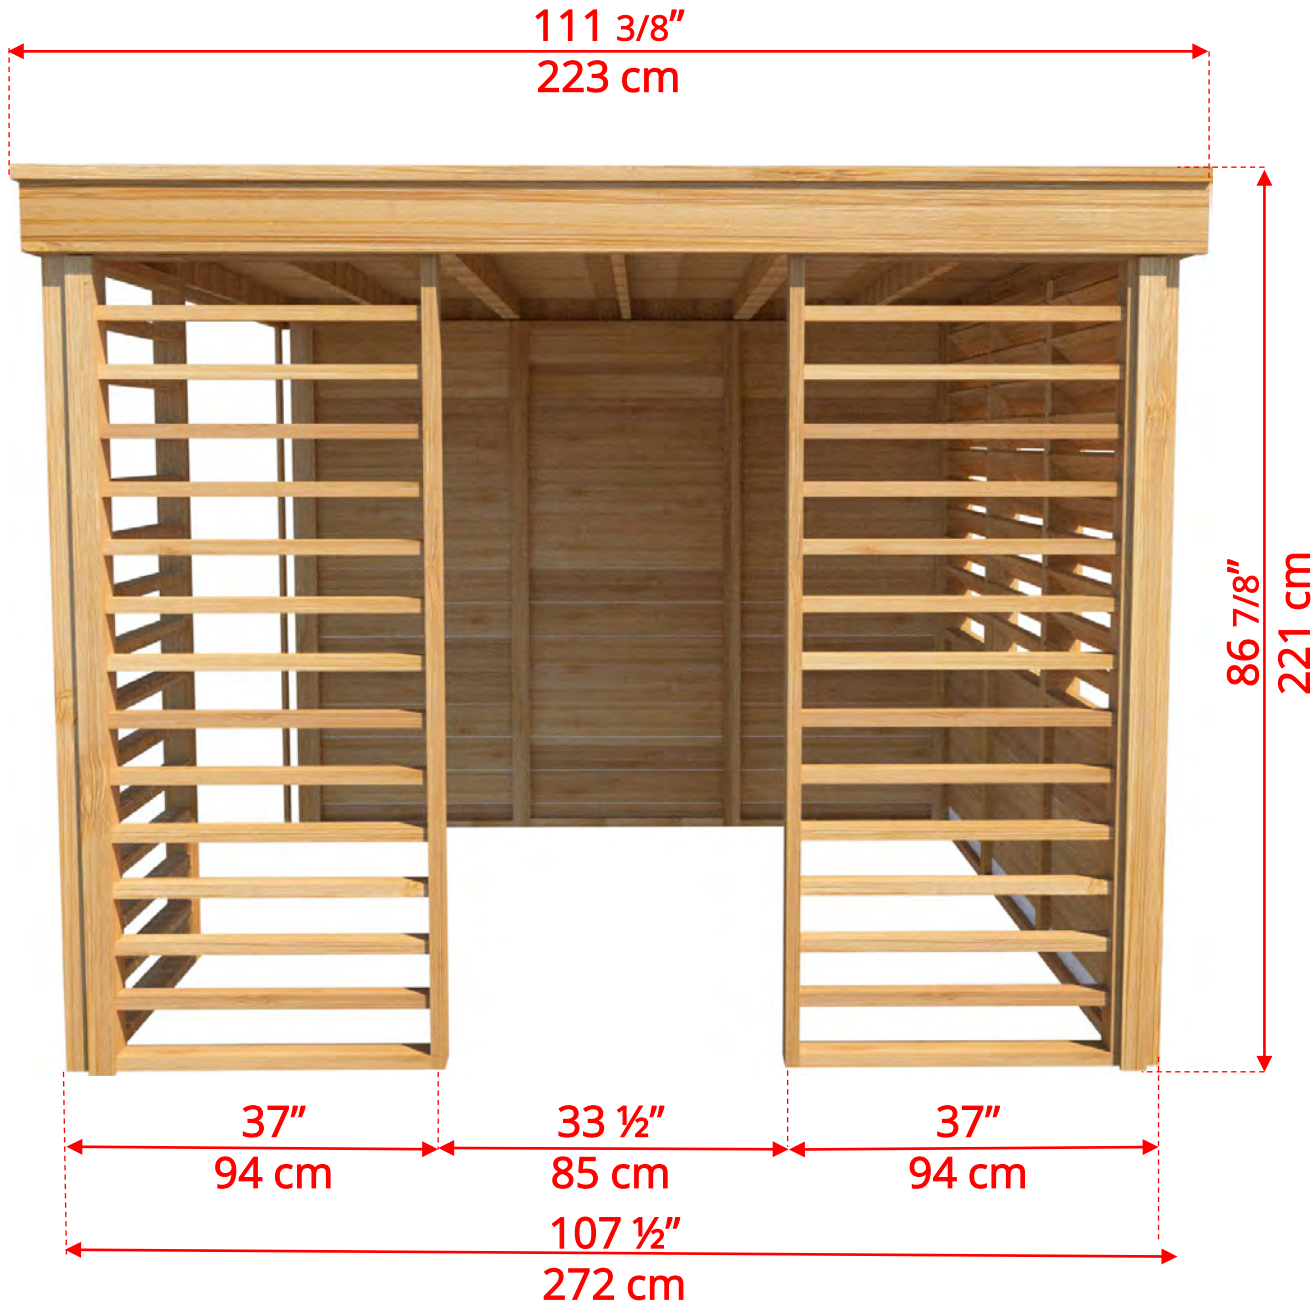

pure cübe

PG990C Pure Cube Chapleau Gazebo

Manufactured by:

tel: 888-923-9813 | info@leisurecraft.com | web: www.leisurecraft.com

pure cübe

PG990C

Pure Cube Chapleau Gazebo

Manufactured by: