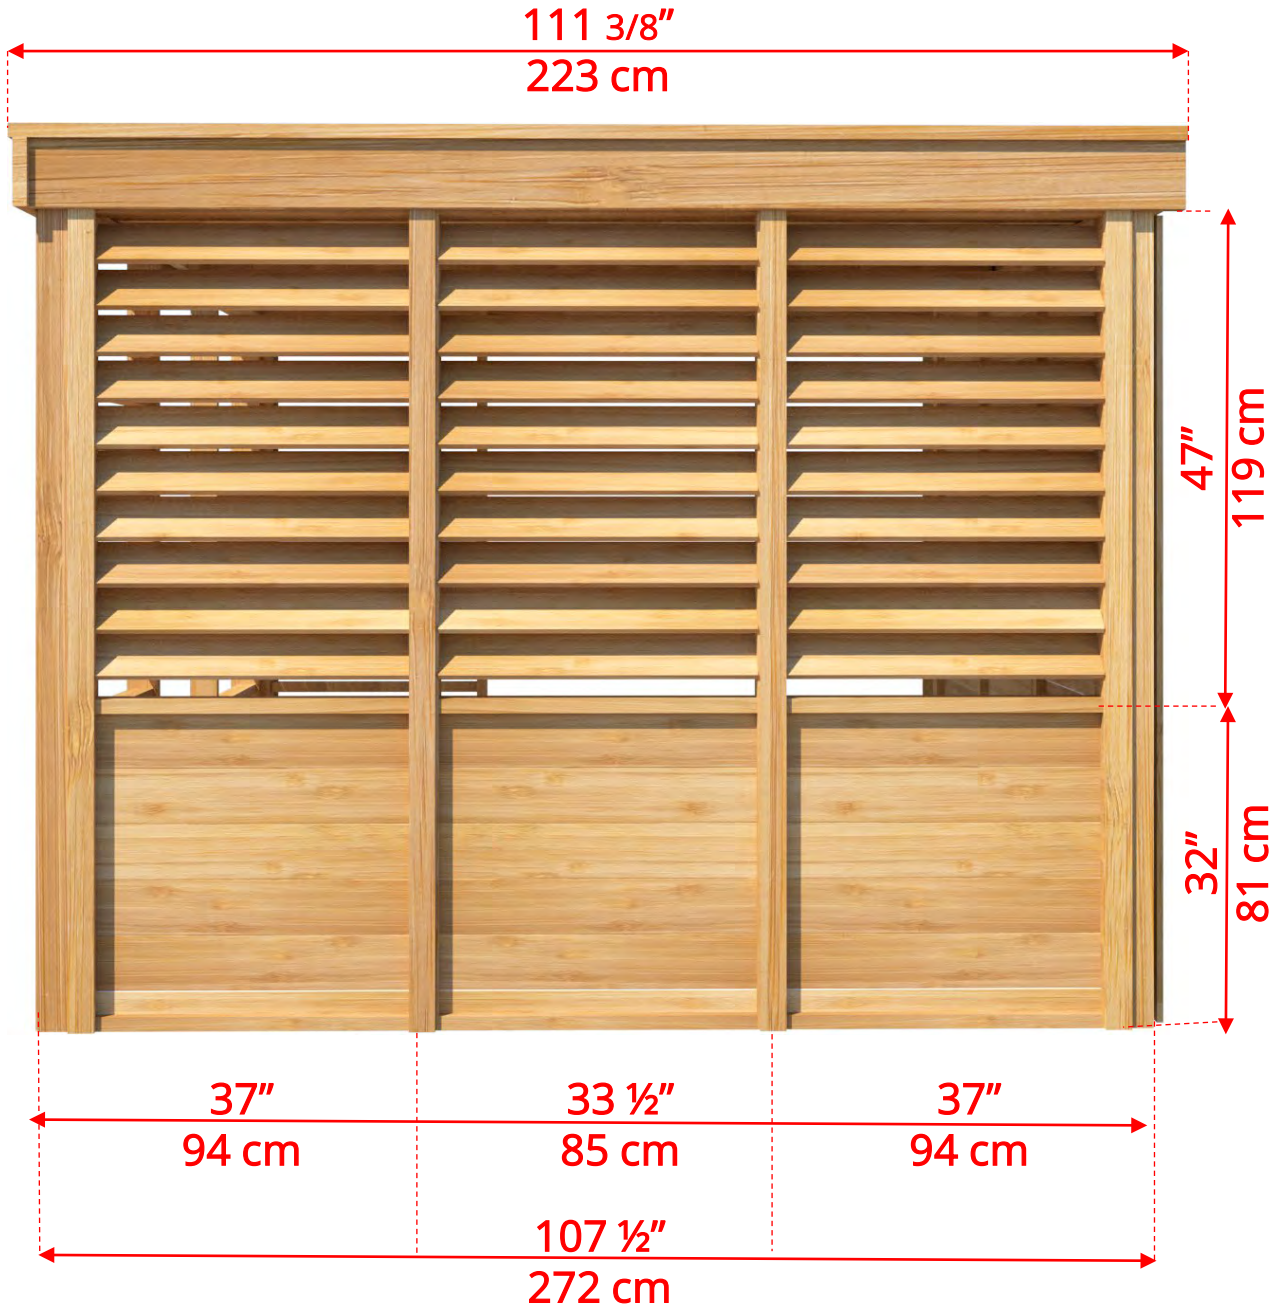

pure cübe

PG990C Pure Cube Chapleau Gazebo

Manufactured by:

tel: 888-923-9813 | info@leisurecraft.com | web: www.leisurecraft.com

pure cübe

PG990C

Pure Cube Chapleau Gazebo

Manufactured by: