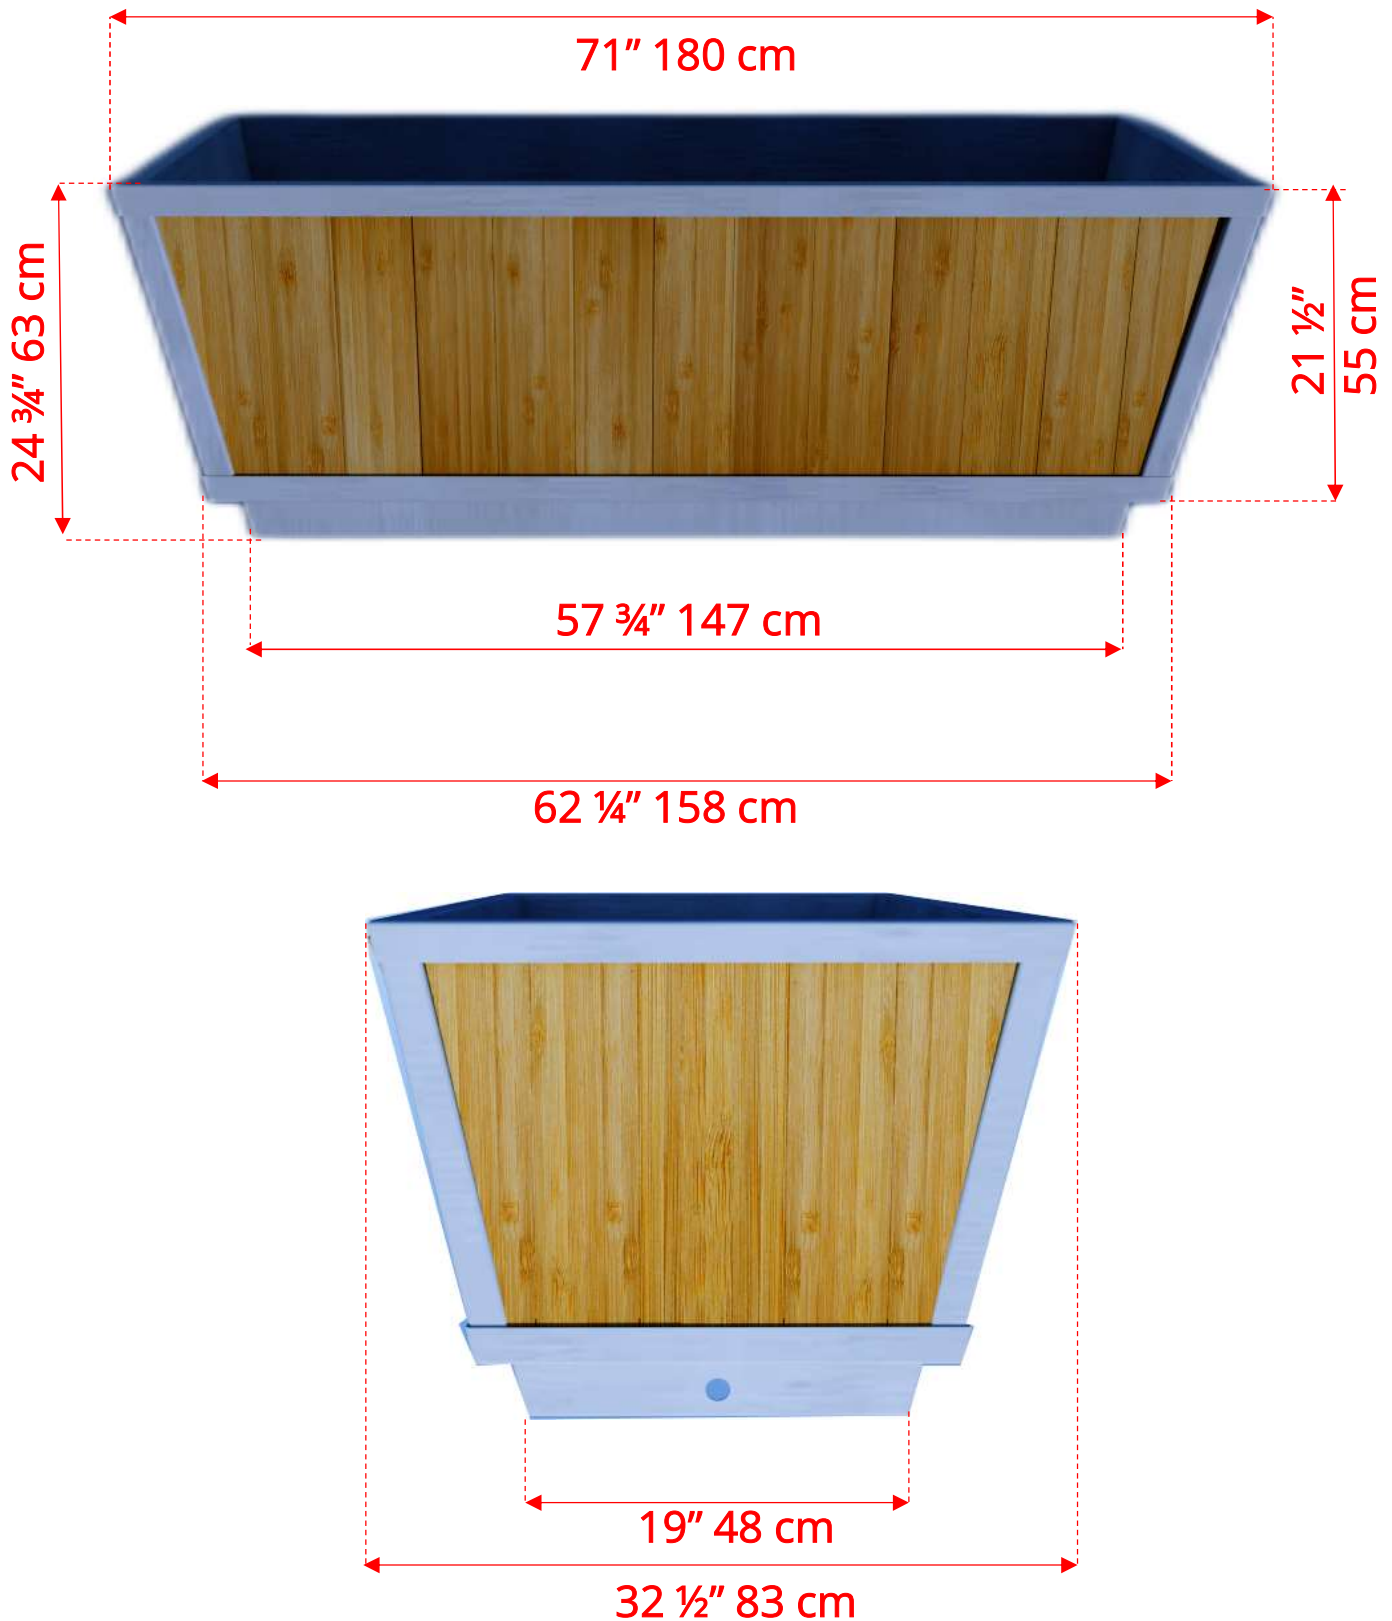

CTC362CPP

The Polar Plunge Tub

CTC362CPP The Polar Plunge Tub

730174 33" x 71" Roll Up Cover (Optional)