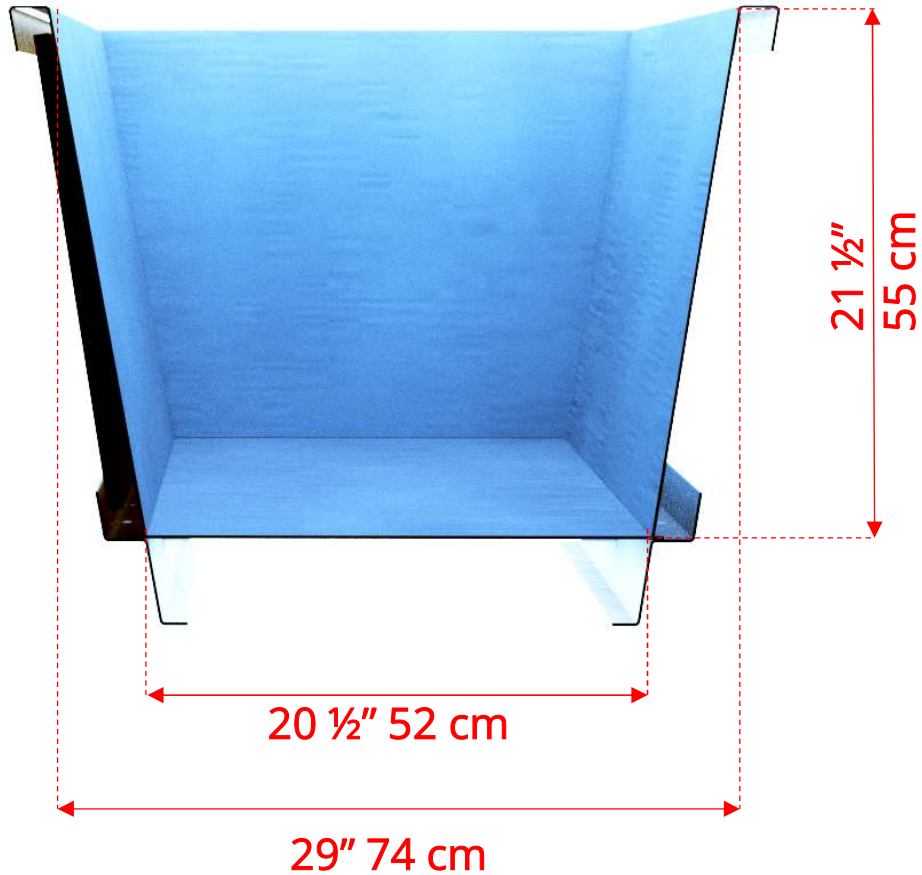

CTC362CPP

The Polar Plunge Tub

CTC362CPP The Polar Plunge Tub

730174 33" x 71" Roll Up Cover (Optional)