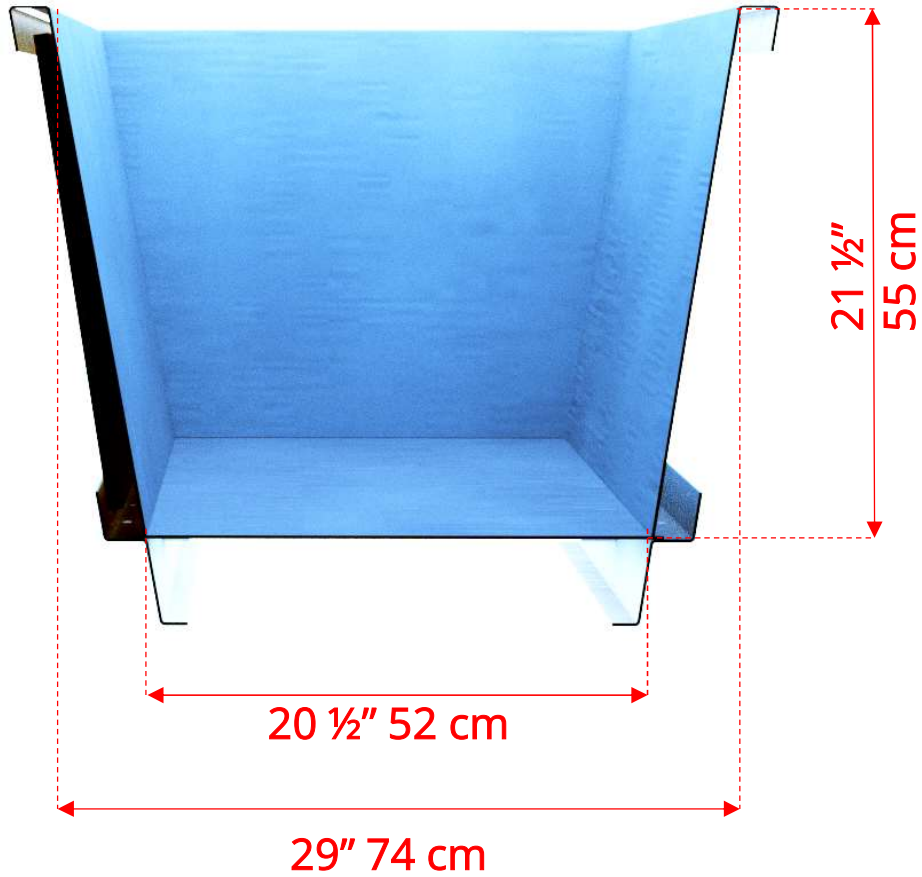

362CP The Glacier Plunge Tub

362CP The Glacier Plunge Tub

730174 33" x 71" Roll Up Cover (Optional)