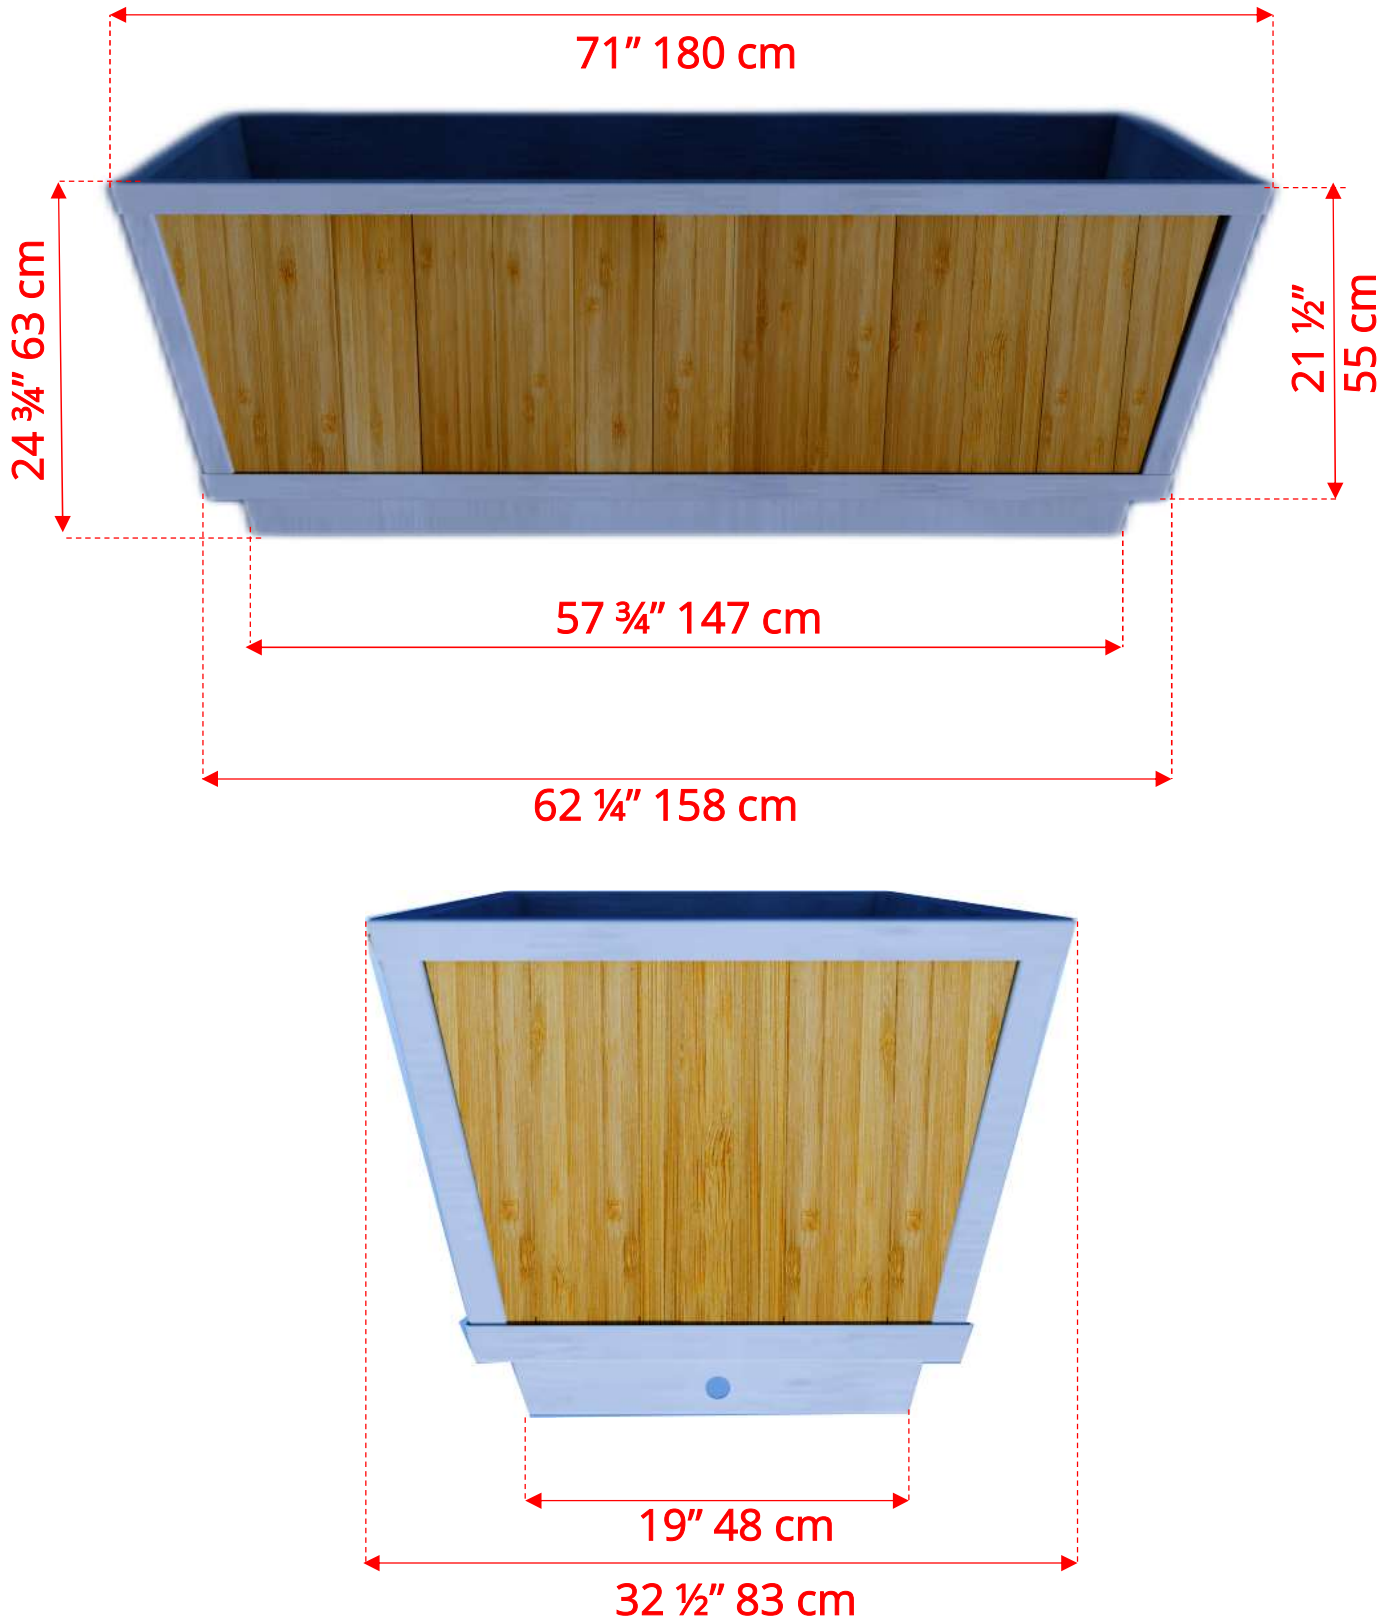

362CP The Glacier Plunge Tub

362CP The Glacier Plunge Tub

730174 33" x 71" Roll Up Cover (Optional)