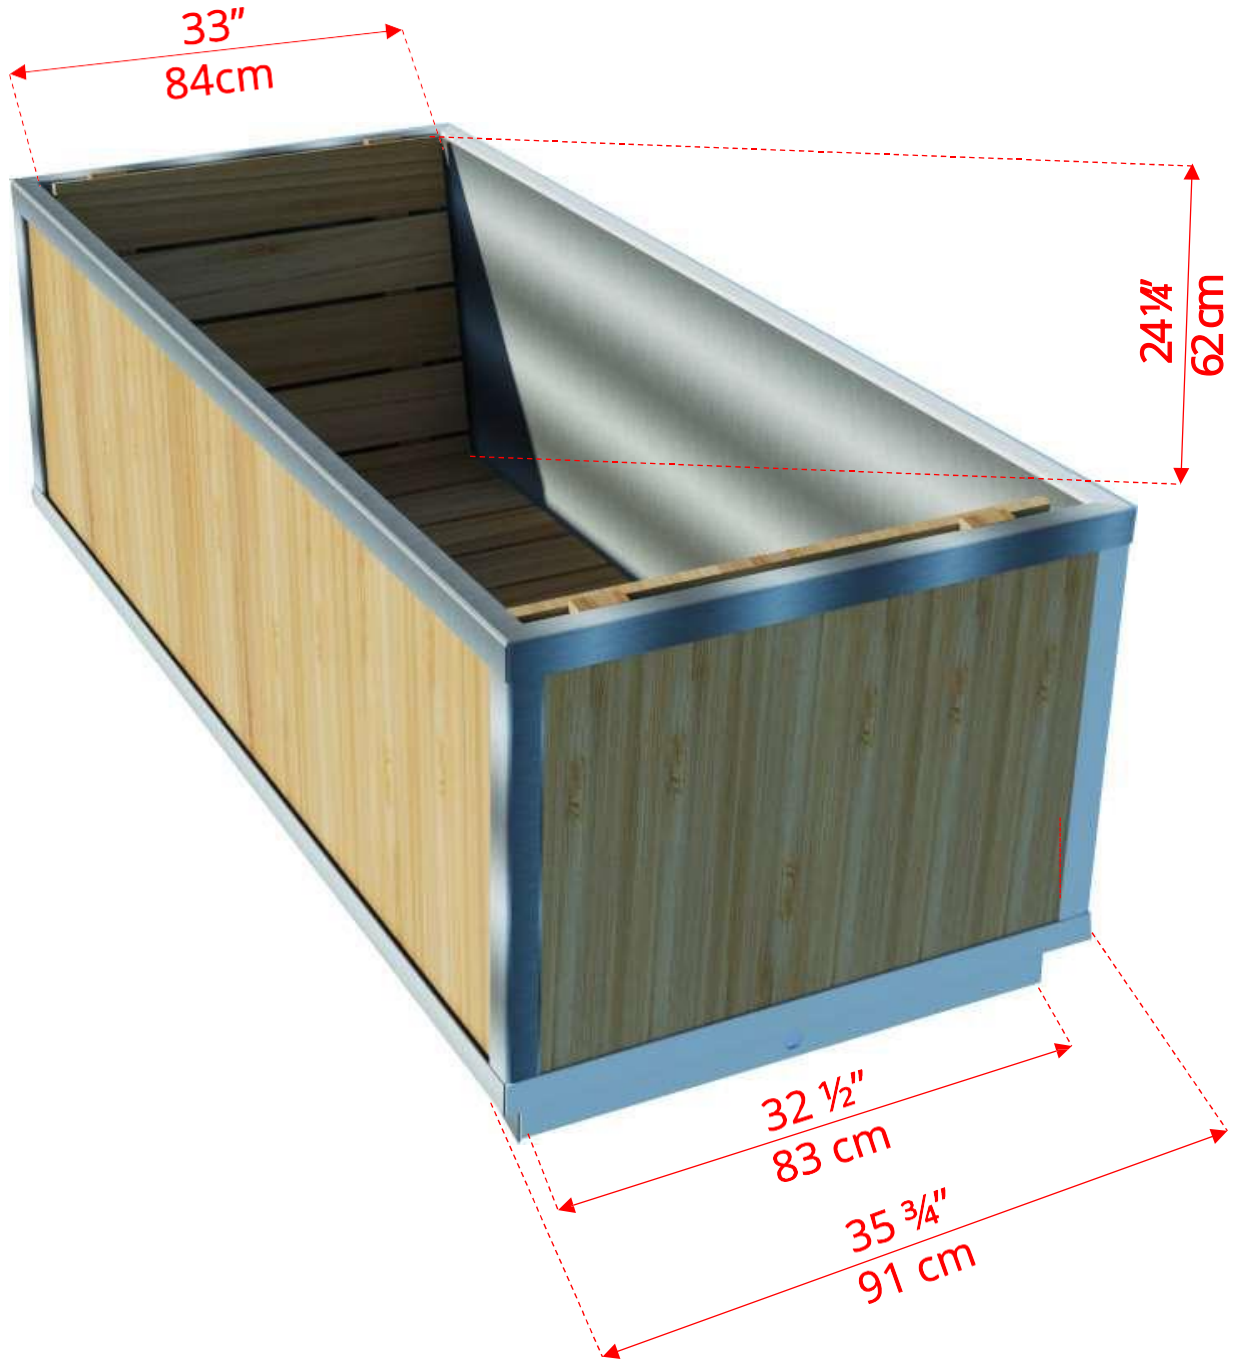

CT372W

The Starlight Wood Burning Hot Tub

CT372W

The Starlight Wood Burning Hot Tub

CT372W

The Starlight Wood Burning Hot Tub

730145

Aluminum Inside Hot Tub Heater (Optional)

Do not Operate Hot Tub Heater without Water in Hot Tub!

730145

Aluminum Inside Hot Tub Heater (Optional)

Firebox Opening – 10" (25cm) x 10" (25cm) x 35 1/4" (90cm) Deep

730184
24" Canoe Paddle
(Optional)

730185
Aluminum Ash Scoop
(Optional)