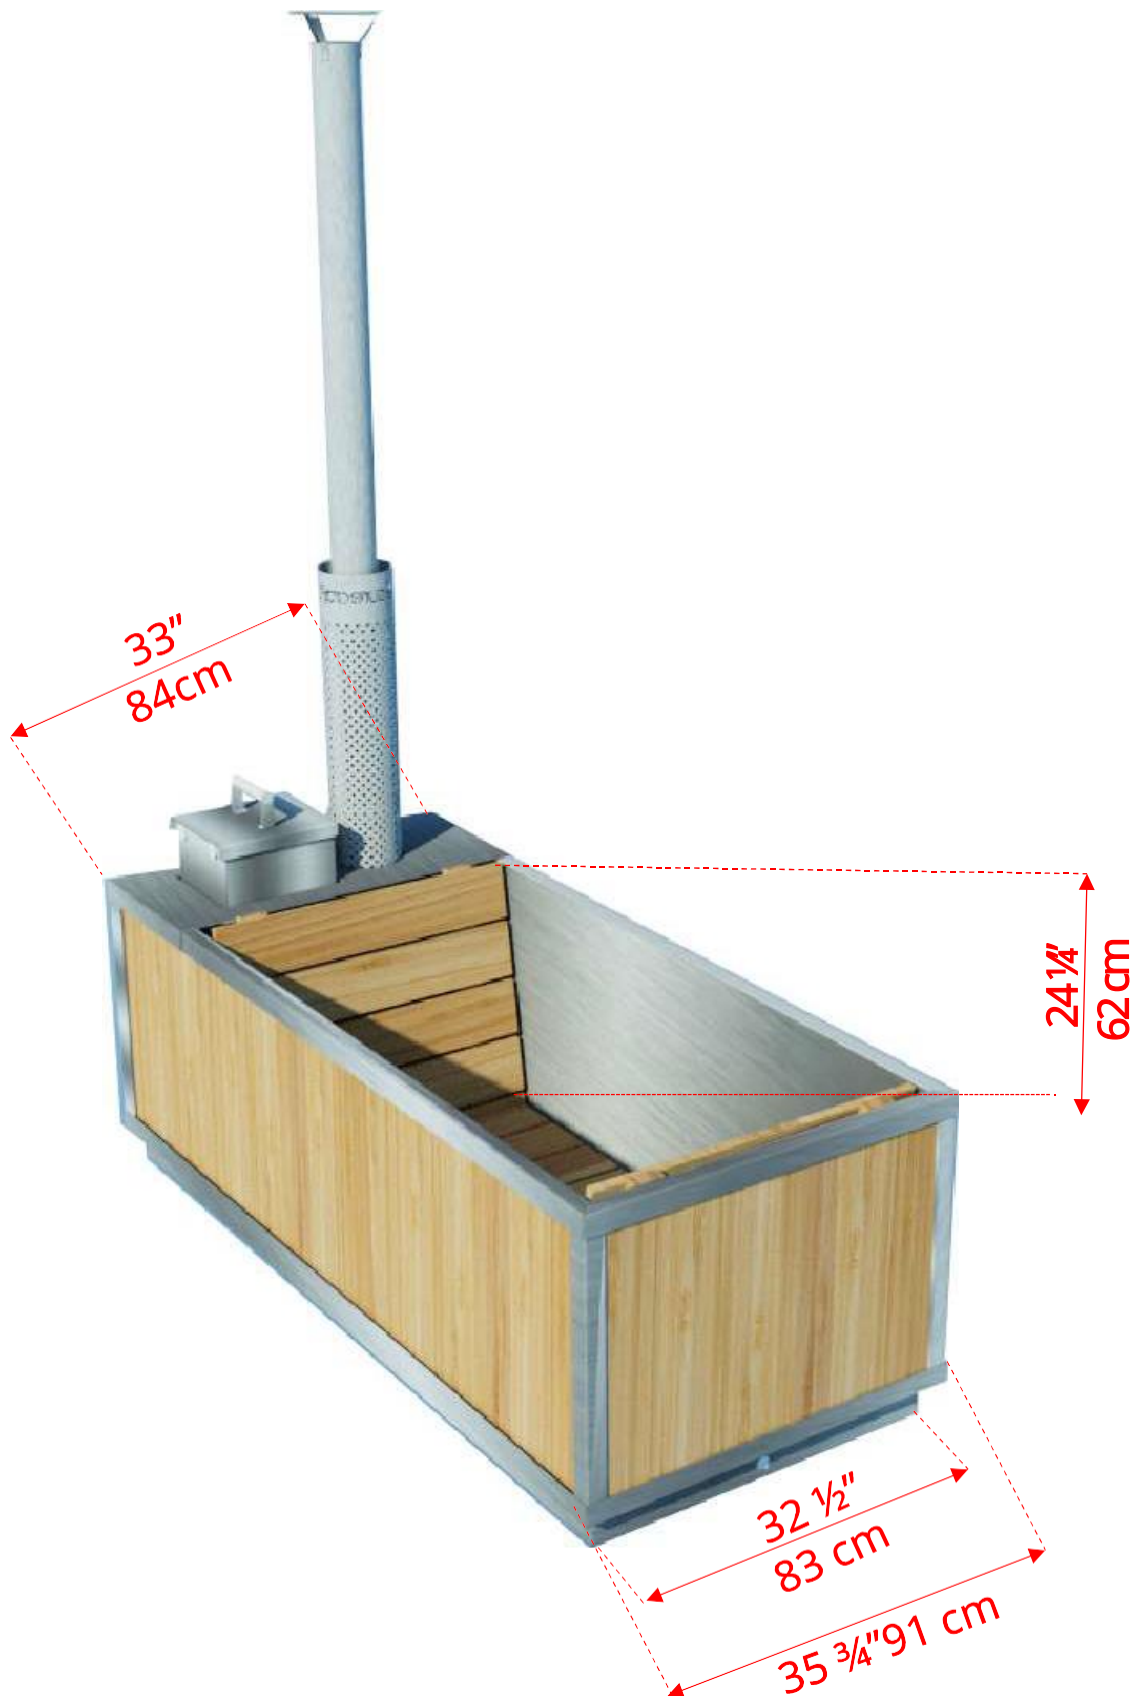

CT372W

The Starlight Wood Burning Hot Tub

CT372W

The Starlight Wood Burning Hot Tub

CT372W

The Starlight Wood Burning Hot Tub

730145

Aluminum Inside Hot Tub Heater (Optional)

Do not Operate Hot Tub Heater without Water in Hot Tub!

730145

Aluminum Inside Hot Tub Heater (Optional)

Firebox Opening – 10" (25cm) x 10" (25cm) x 35 1/4" (90cm) Deep

730184
24" Canoe Paddle
(Optional)

730185
Aluminum Ash Scoop
(Optional)