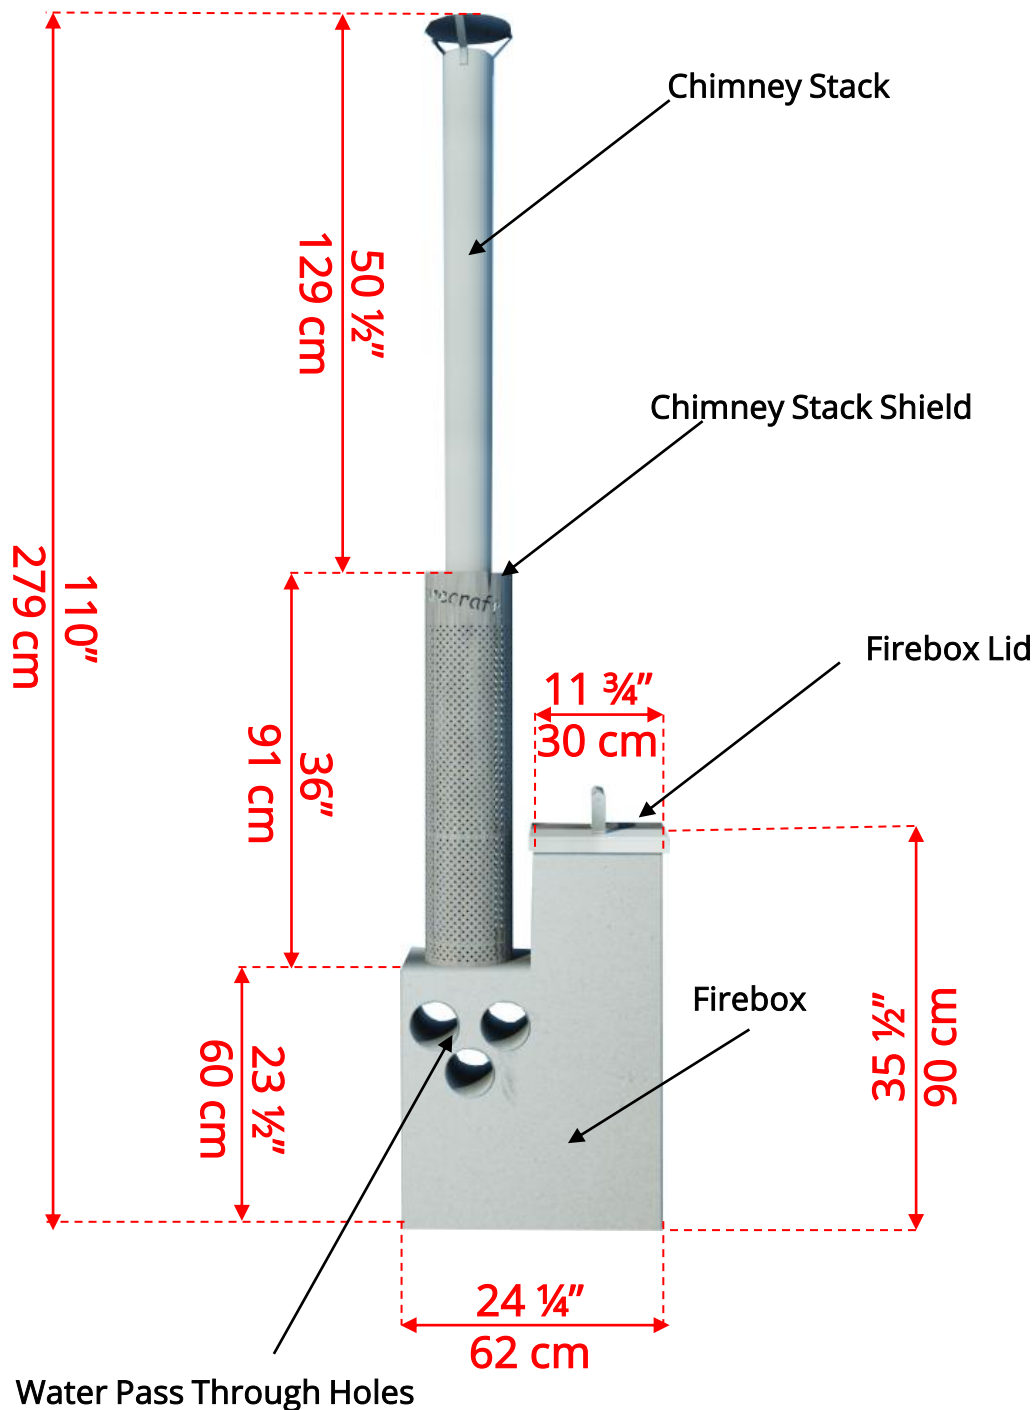

CT372W

The Starlight Wood Burning Hot Tub

CT372W

The Starlight Wood Burning Hot Tub

CT372W

The Starlight Wood Burning Hot Tub

730145

Aluminum Inside Hot Tub Heater (Optional)

Do not Operate Hot Tub Heater without Water in Hot Tub!

730145

Aluminum Inside Hot Tub Heater (Optional)

Firebox Opening – 10" (25cm) x 10" (25cm) x 35 1/4" (90cm) Deep

730184
24" Canoe Paddle
(Optional)

730185
Aluminum Ash Scoop
(Optional)