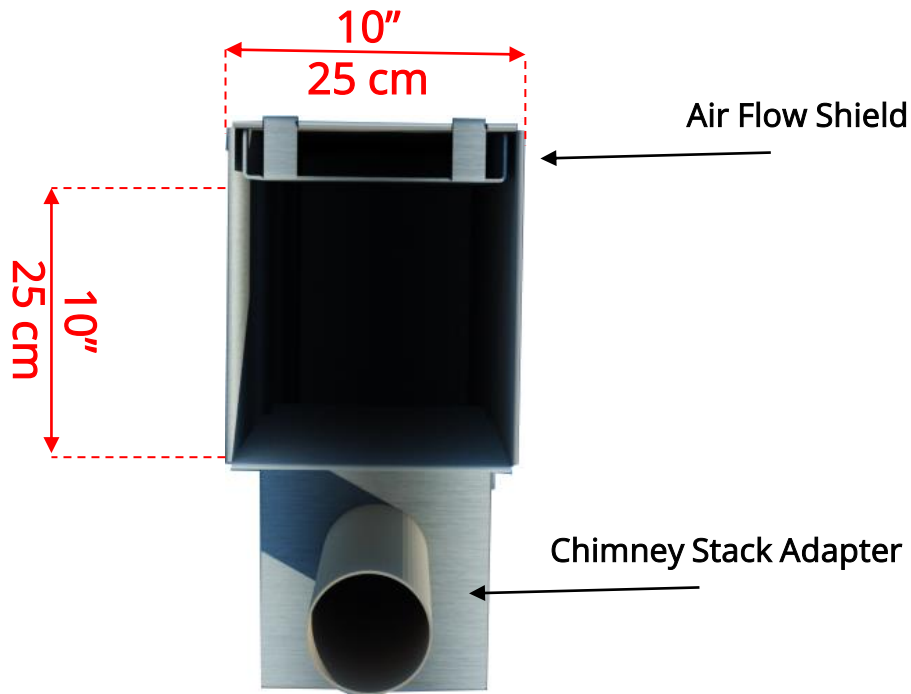

CT372W

The Starlight Wood Burning Hot Tub

CT372W

The Starlight Wood Burning Hot Tub

CT372W

The Starlight Wood Burning Hot Tub

730145

Aluminum Inside Hot Tub Heater (Optional)

Do not Operate Hot Tub Heater without Water in Hot Tub!

730145

Aluminum Inside Hot Tub Heater (Optional)

Firebox Opening – 10" (25cm) x 10" (25cm) x 35 1/4" (90cm) Deep

730184
24" Canoe Paddle
(Optional)

730185
Aluminum Ash Scoop
(Optional)