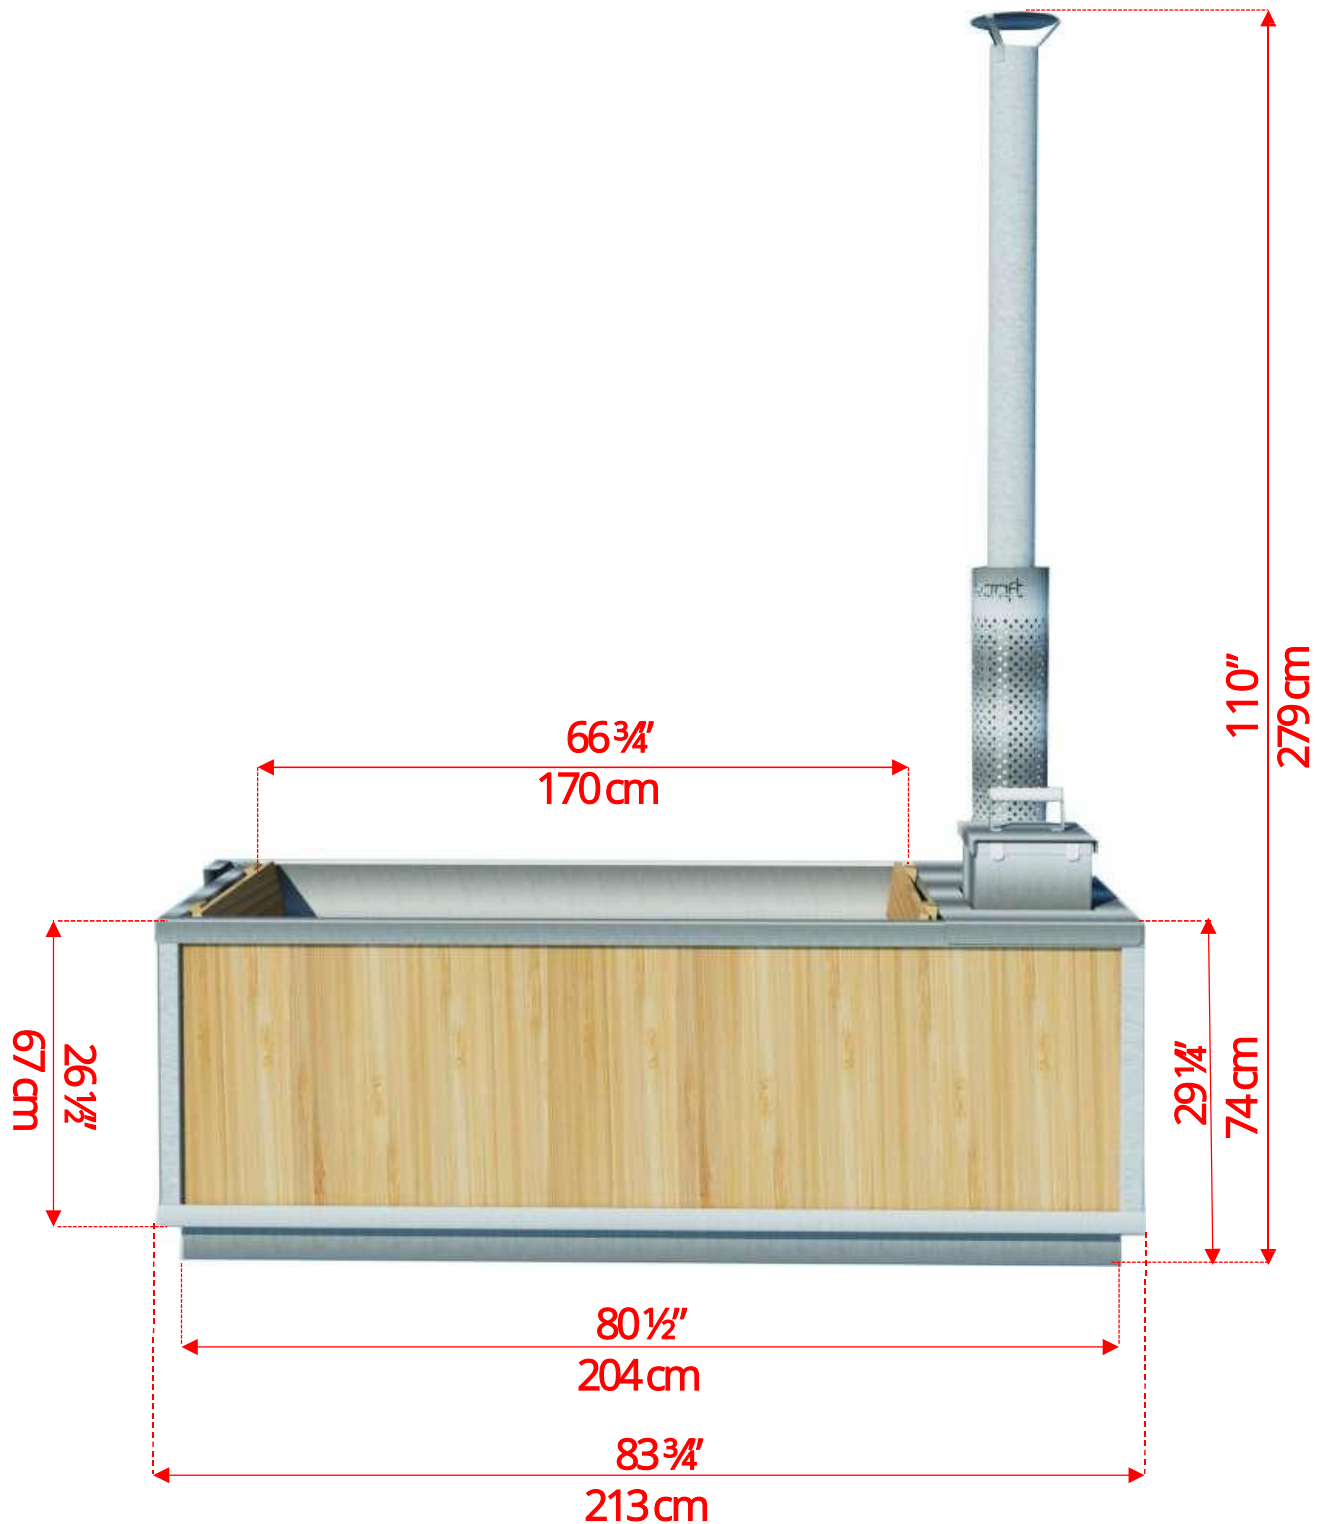

CT372W

The Starlight Wood Burning Hot Tub

CT372W

The Starlight Wood Burning Hot Tub

CT372W

The Starlight Wood Burning Hot Tub

730145

Aluminum Inside Hot Tub Heater (Optional)

Do not Operate Hot Tub Heater without Water in Hot Tub!

730145

Aluminum Inside Hot Tub Heater (Optional)

Firebox Opening – 10" (25cm) x 10" (25cm) x 35 1/4" (90cm) Deep

730184
24" Canoe Paddle
(Optional)

730185
Aluminum Ash Scoop
(Optional)