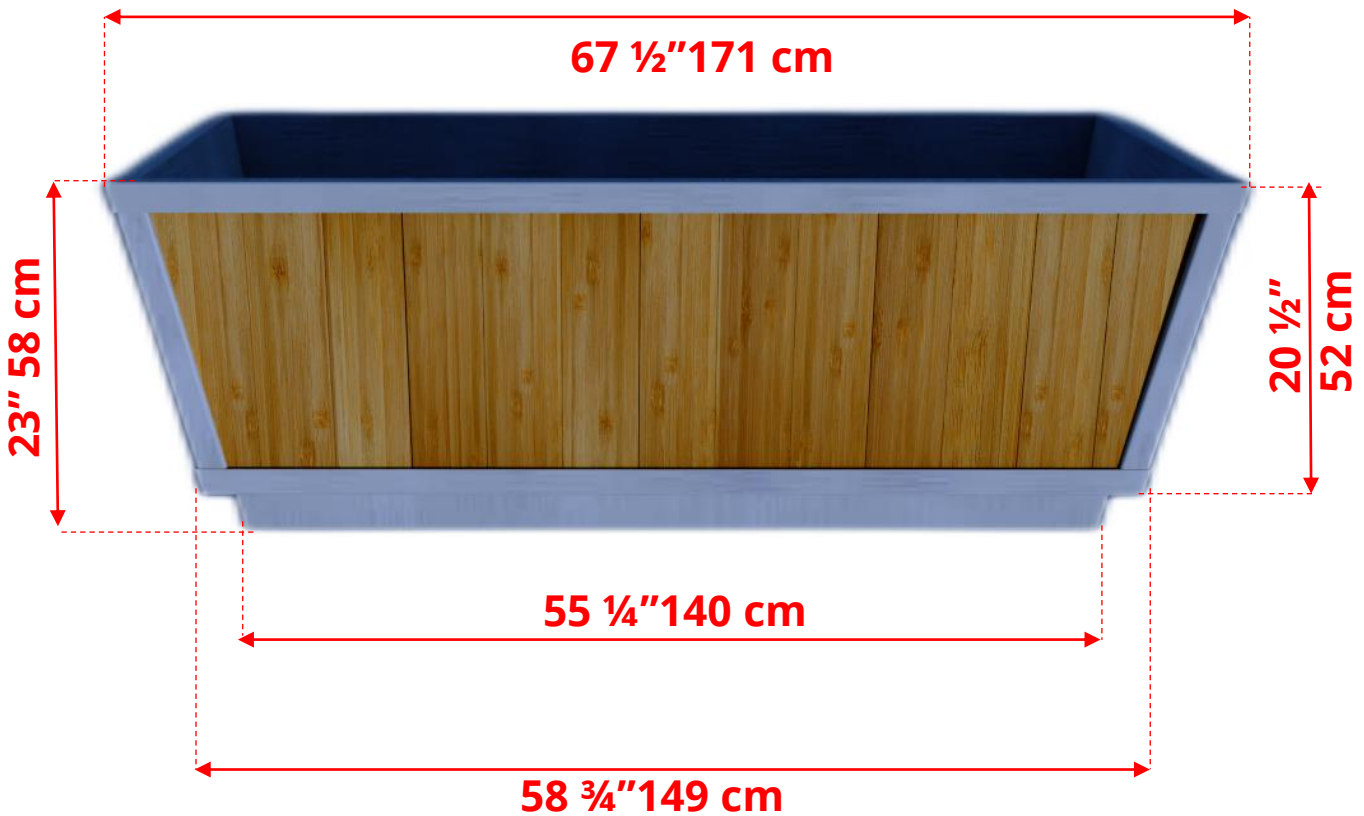

CT362PP

The Polar Plunge Tub

Dry weight of The Polar Plunge Tub is around 400 lbs (181kgs)

The Polar Plunge Tub will hold approximately 190 gallons (720 liters) of water when filled 2'' (51mm) from the top of the tub.

This will add approximately 1585 lbs (781kgs) in weight

CT362PP

The Polar Plunge Tub