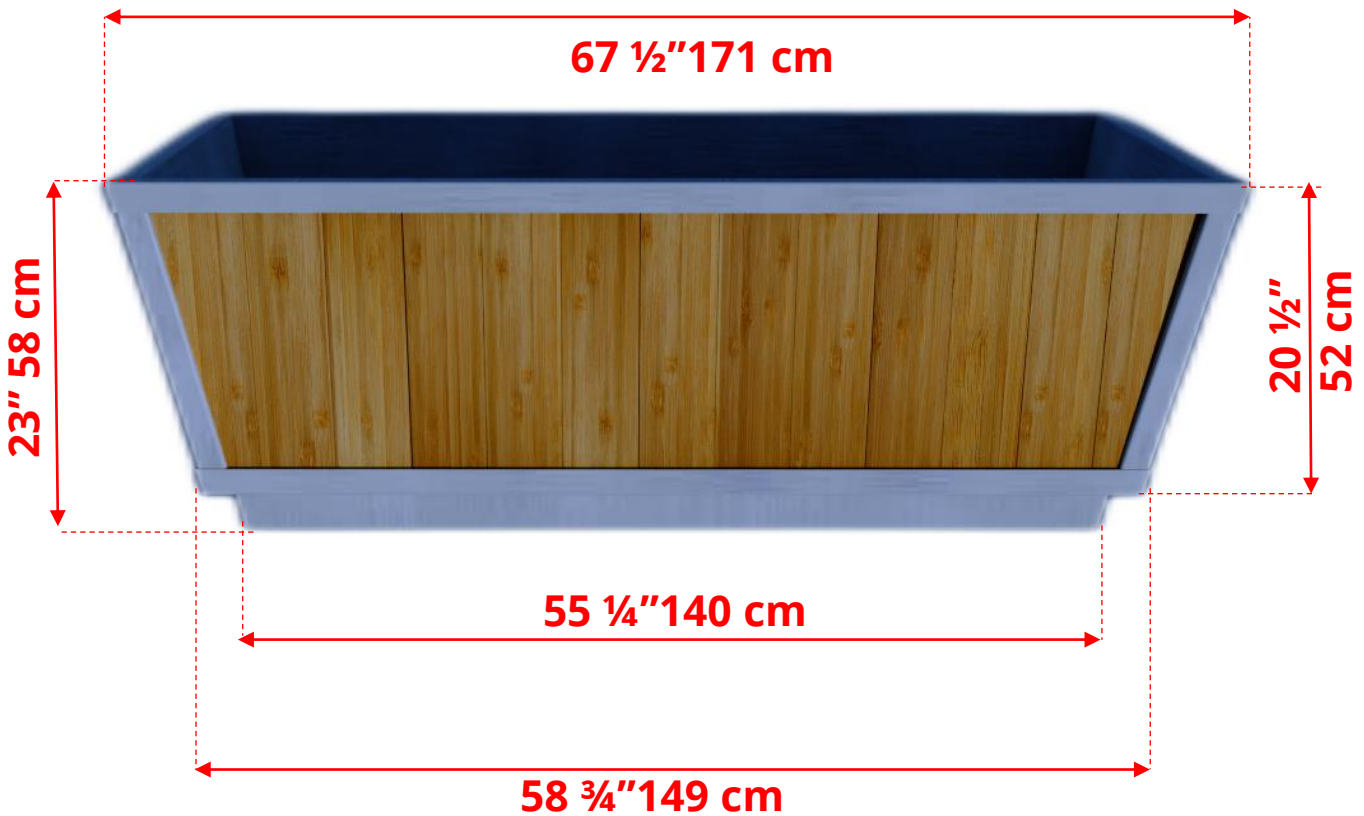

## The Glacier Plunge Tub

**Dry weight of The Glacier Plunge Tub is around 400 lbs (181kgs)**

**The Glacier Plunge Tub will hold approximately 190 gallons (720 liters ) of water when filled 2" (51mm) from the top of the tub.**

**This will add approximately 1585 lbs (781kgs ) in weight**